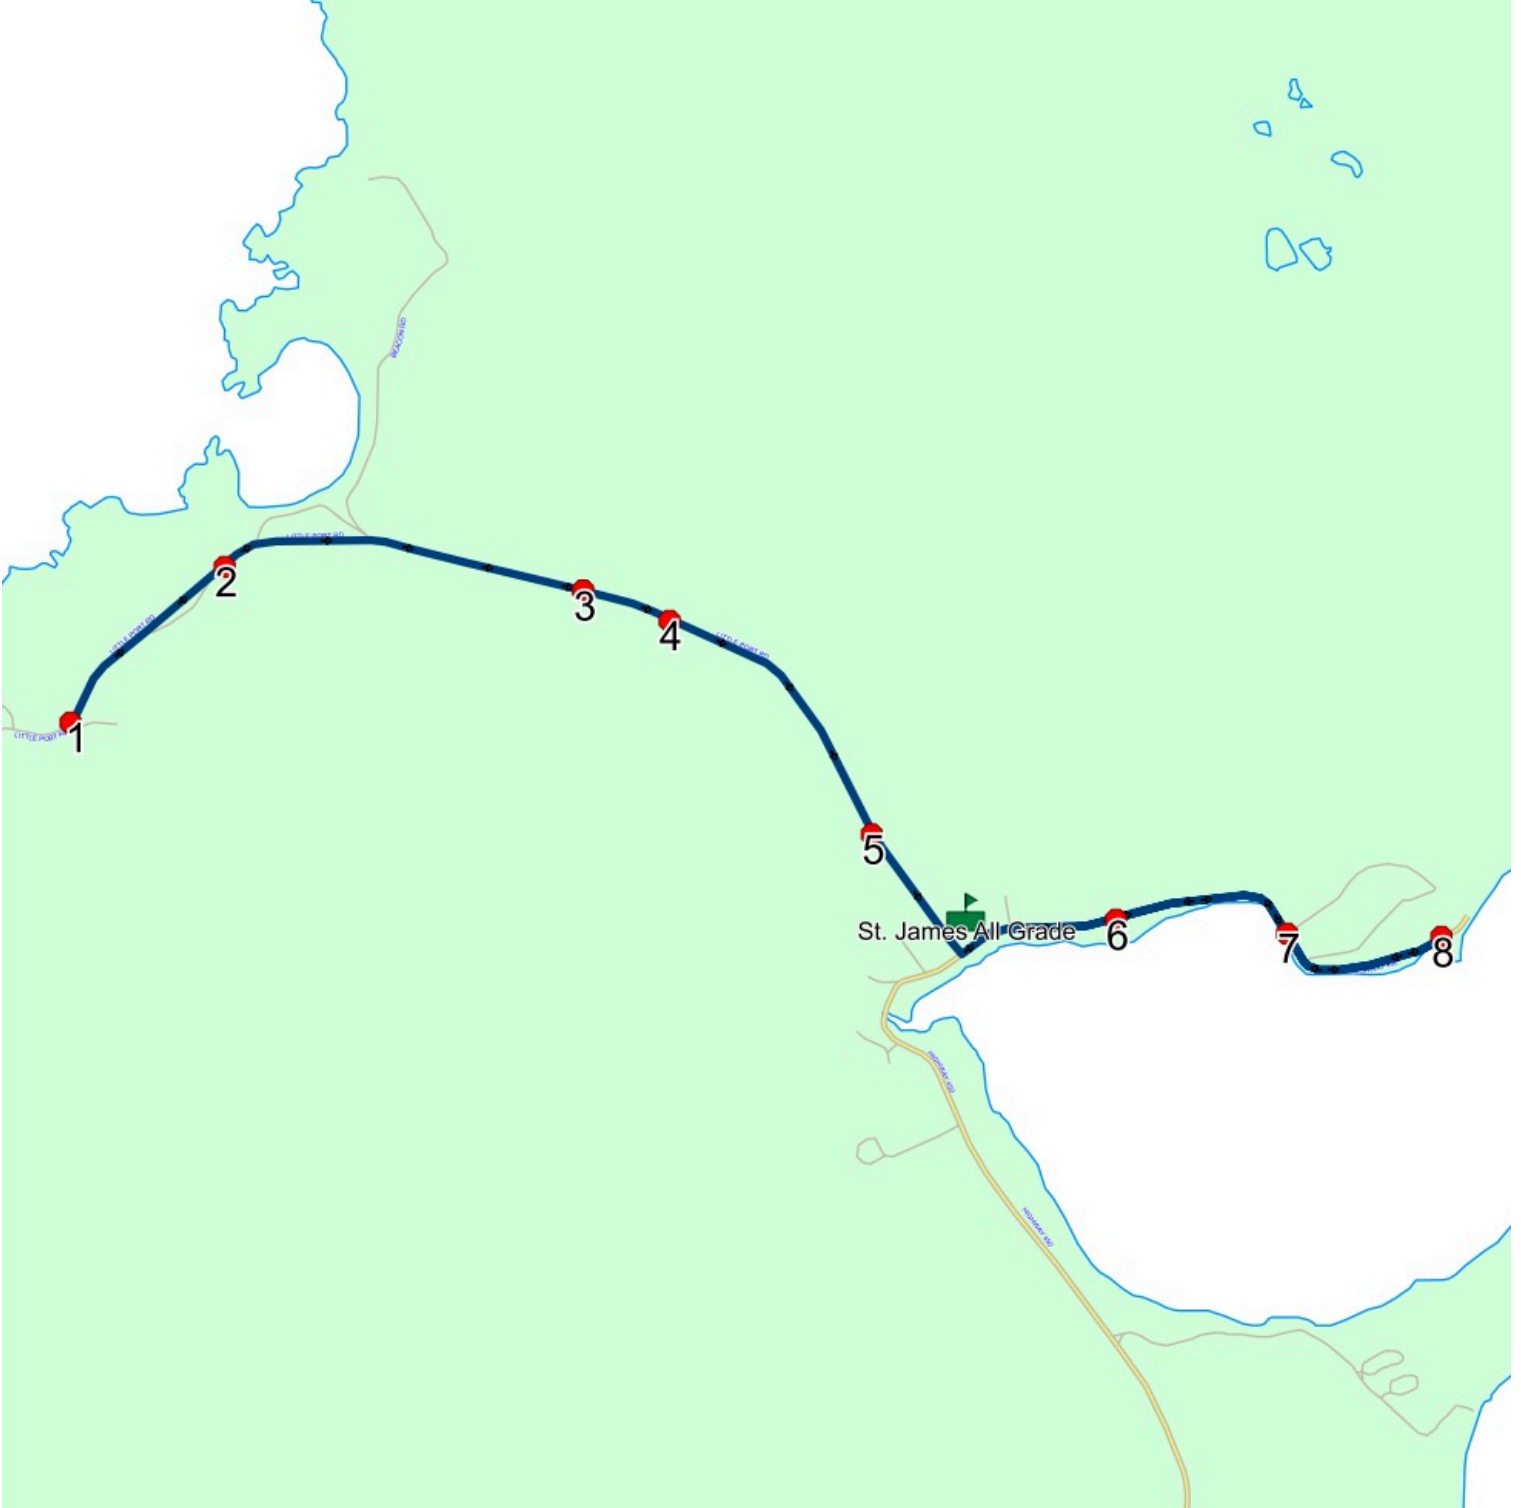

#	Arrival	Departure	Description
1		8:25 AM	LITTLE PORT RD; LARK HARBOUR & TRAVERS RD; LARK HARBOUR
2	8:26 AM	8:27 AM	213 LITTLE PORT RD
3	8:28 AM	8:29 AM	CAPTAIN COOKS GALLEY
4	8:29 AM	8:30 AM	105 LITTLE PORT RD; LARK HARBOUR; A0L
5	8:31 AM	8:32 AM	37 LITTLE PORT RD; LARK HARBOUR; A0L
6		8:34 AM	123 HIGHWAY 450; LARK HARBOUR; A0L
7		8:35 AM	HIGHWAY 450; LARK HARBOUR & PARK & YAUDEN RD; LARK HARBOUR
8	8:36 AM	8:37 AM	16 HIGHWAY 450; LARK HARBOUR; A0L
9	8:38 AM	8:40 AM	St. James All Grade Driveway

Route: LH 02 Run: SJA 02 AM

Route: LH 02 Run: SJA 02 PM

Route: LH 02 **Operator:** Gov (Corner Brook)
Vehicle:
Description:
Schools: St. James All Grade (079)

Run: SJA 02 PM **Description:**

Schools: St. James All Grade

#	Arrival	Departure	Description
1	2:55 PM	3:10 PM	St. James All Grade Driveway
2	3:10 PM	3:11 PM	123 HIGHWAY 450; LARK HARBOUR; A0L
3	3:12 PM		HIGHWAY 450; LARK HARBOUR & PARK & YODEN RD; LARK HARBOUR
4	3:13 PM	3:14 PM	16 HIGHWAY 450; LARK HARBOUR; A0L
5	3:16 PM	3:17 PM	37 LITTLE PORT RD; LARK HARBOUR; A0L
6	3:18 PM	3:19 PM	105 LITTLE PORT RD; LARK HARBOUR; A0L
7	3:19 PM	3:20 PM	CAPTAIN COOKS GALLEY
8	3:22 PM	3:23 PM	213 LITTLE PORT RD
9	3:23 PM	3:24 PM	LITTLE PORT RD; LARK HARBOUR & TRAVERS RD; LARK HARBOUR

Route: LH 02 Run: SJA 02 PM