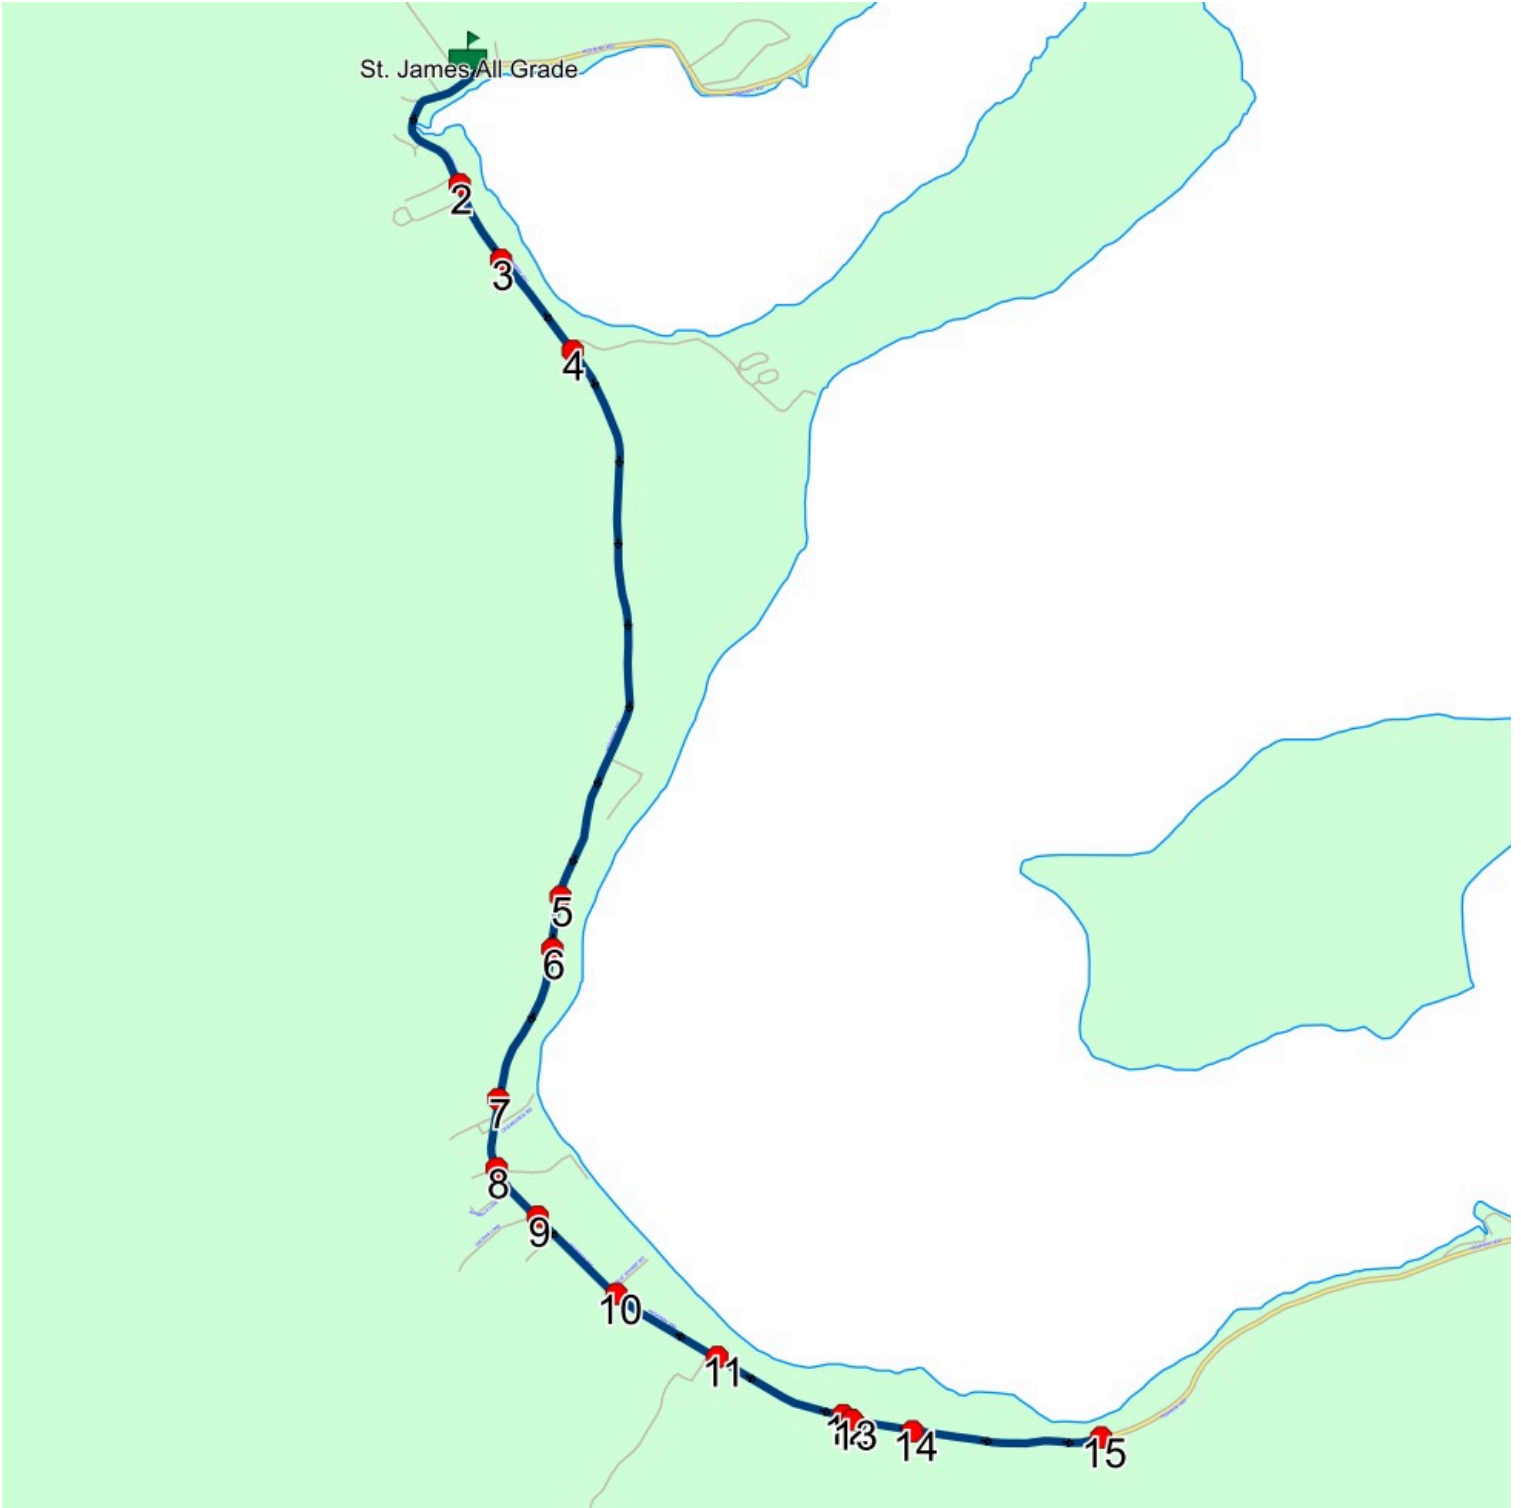

Route: LH 01 Run: SJA 01A PM

Route: LH 01 **Operator:** Gov (Corner Brook)
Vehicle: 483-21
Description:
Schools: St. James All Grade (079)

Run: SJA 01A PM **Description:** York Harbour/ Lark Harbour

Schools: St. James All Grade

#	Arrival	Departure	Description	
1	2:55 PM	3:10 PM	St. James All Grade Driveway	End Date: 2026-06-30
2	3:11 PM	3:12 PM	183 HIGHWAY 450; LARK HARBOUR; A0L	
3	3:12 PM	3:13 PM	274 HIGHWAY 450	
4	3:13 PM		PROVINCIAL PARK TURNAROUND	
5	3:16 PM		39 HIGHWAY 450; YORK HARBOUR; A0L	
6	3:16 PM	3:17 PM	53 HIGHWAY 450; YORK HARBOUR; A0L	End Date: 2026-06-30
7	3:18 PM	3:19 PM	108 HIGHWAY 450; YORK HARBOUR; A0L	End Date: 2026-06-30
8	3:19 PM		HIGHWAY 450 & BALSAM DR (GREY WHITE HOUSE)	
9	3:20 PM		THE ROOST GALLERY	
10	3:21 PM		153 HIGHWAY 450; YORK HARBOUR; A0L	
11	3:22 PM	3:23 PM	MAIN RD & BYRNES STORE	
12	3:23 PM	3:24 PM	217 HIGHWAY 450; YORK HARBOUR; A0L	
13	3:24 PM		226 HIGHWAY 450; YORK HARBOUR; A0L	End Date: 2027-06-30
14	3:25 PM		242 HIGHWAY 450; YORK HARBOUR; A0L	
15	3:26 PM	3:27 PM	BUS TURNAROUND YORK HARBOUR	

Route: LH 01 Run: SJA 01A PM