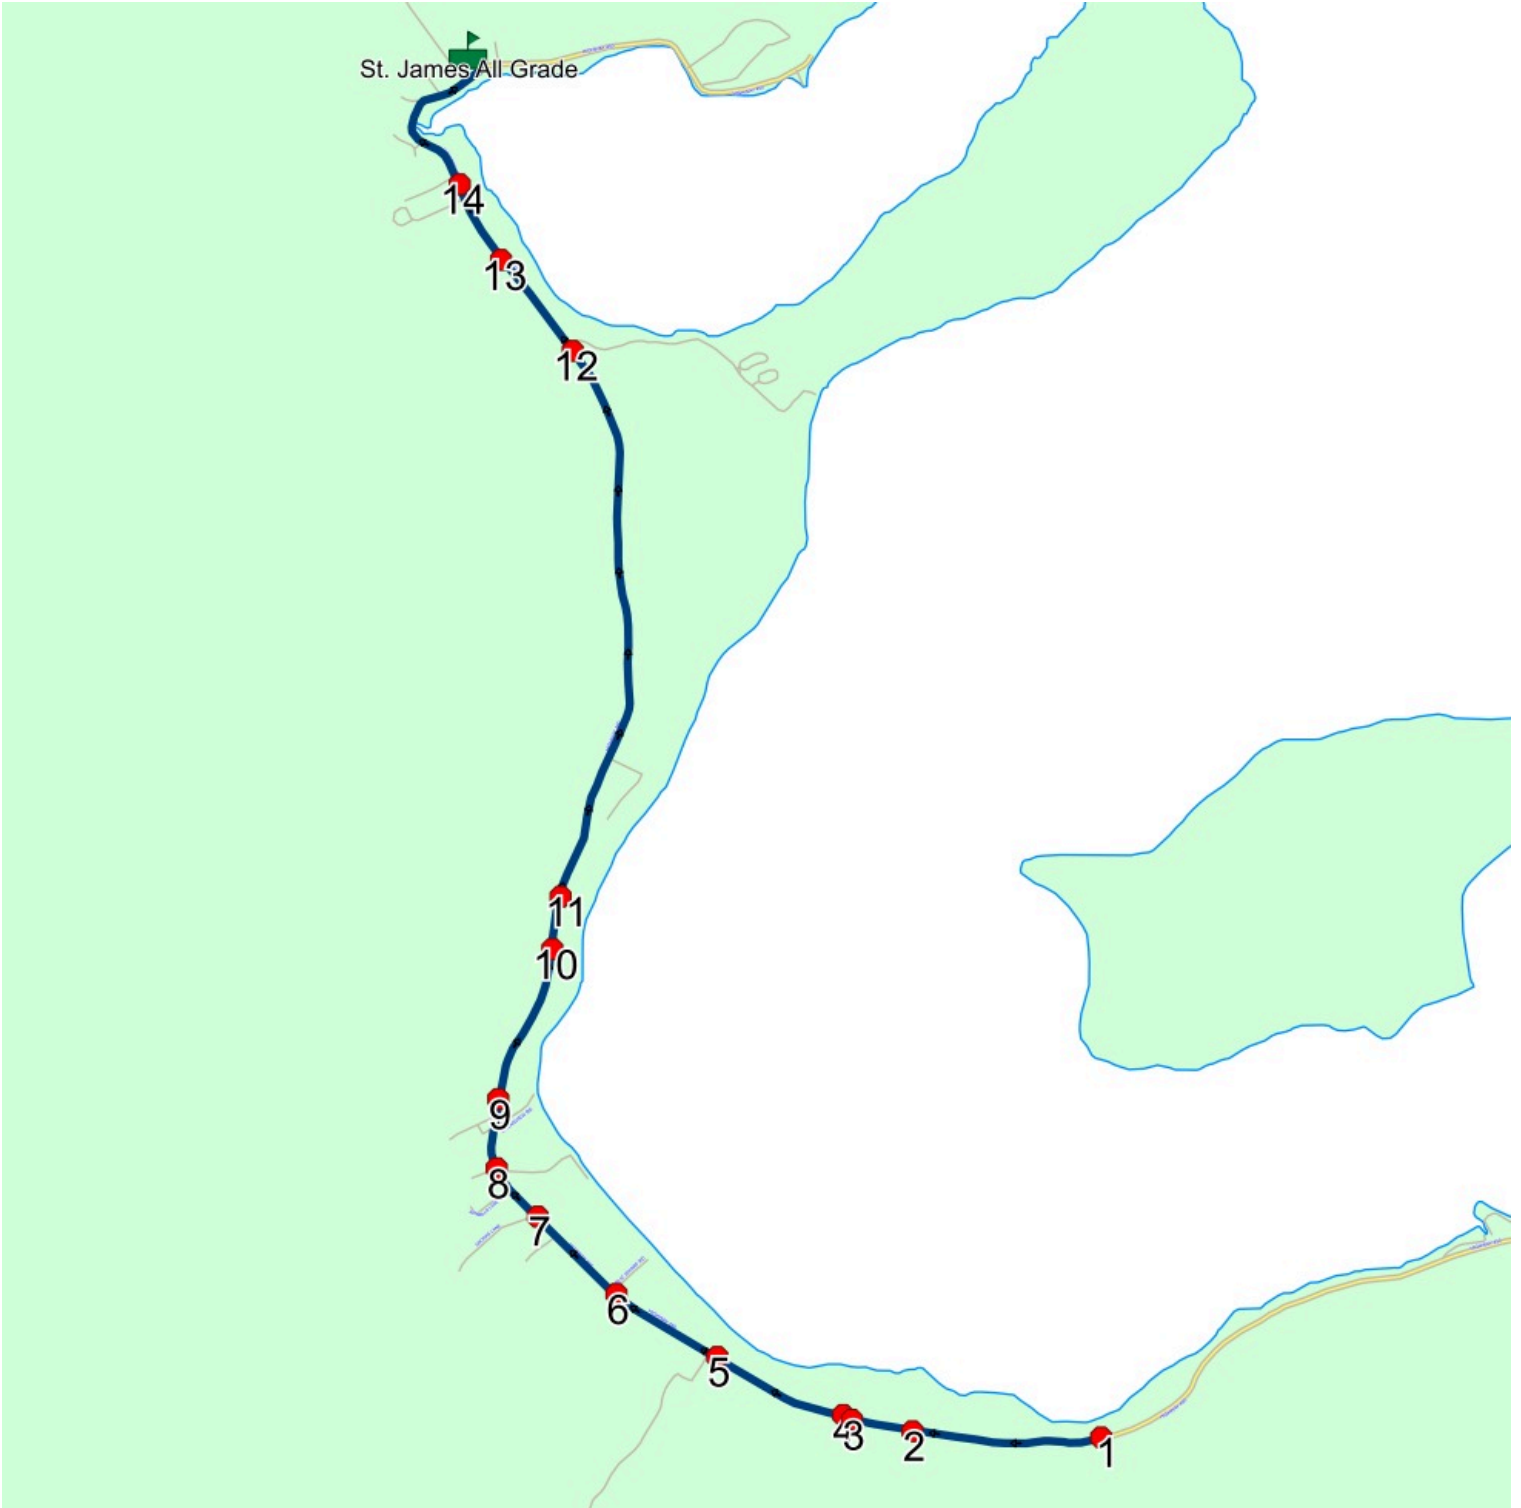

Route: LH 01 Run: SJA 01A AM

Route: LH 01 **Operator:** Gov (Corner Brook)
Vehicle: 483-21
Description:
Schools: St. James All Grade (079)

Run: SJA 01A AM **Description:** York Harbour/ Lark Harbour

Schools: St. James All Grade

Route: LH 01 Run: SJA 01A AM

Route: LH 01 Run: SJA 01A PM

Route: LH 01 **Operator:** Gov (Corner Brook)
Vehicle: 483-21
Description:
Schools: St. James All Grade (079)

Run: SJA 01A PM **Description:** York Harbour/ Lark Harbour

#	Arrival	Departure	Description
1		8:25 AM	LITTLE PORT RD; LARK HARBOUR & TRAVERS RD; LARK HARBOUR
2	8:26 AM	8:27 AM	213 LITTLE PORT RD
3	8:28 AM	8:29 AM	CAPTAIN COOKS GALLEY
4	8:29 AM	8:30 AM	105 LITTLE PORT RD; LARK HARBOUR; A0L
5	8:31 AM	8:32 AM	37 LITTLE PORT RD; LARK HARBOUR; A0L
6		8:34 AM	123 HIGHWAY 450; LARK HARBOUR; A0L
7		8:35 AM	HIGHWAY 450; LARK HARBOUR & PARK & YAUDEN RD; LARK HARBOUR
8	8:36 AM	8:37 AM	16 HIGHWAY 450; LARK HARBOUR; A0L
9	8:38 AM	8:40 AM	St. James All Grade Driveway

#	Arrival	Departure	Description
1	2:55 PM	3:10 PM	St. James All Grade Driveway
2	3:10 PM	3:11 PM	123 HIGHWAY 450; LARK HARBOUR; A0L
3	3:12 PM		HIGHWAY 450; LARK HARBOUR & PARK & YODEN RD; LARK HARBOUR
4	3:13 PM	3:14 PM	16 HIGHWAY 450; LARK HARBOUR; A0L
5	3:16 PM	3:17 PM	37 LITTLE PORT RD; LARK HARBOUR; A0L
6	3:18 PM	3:19 PM	105 LITTLE PORT RD; LARK HARBOUR; A0L
7	3:19 PM	3:20 PM	CAPTAIN COOKS GALLEY
8	3:22 PM	3:23 PM	213 LITTLE PORT RD
9	3:23 PM	3:24 PM	LITTLE PORT RD; LARK HARBOUR & TRAVERS RD; LARK HARBOUR