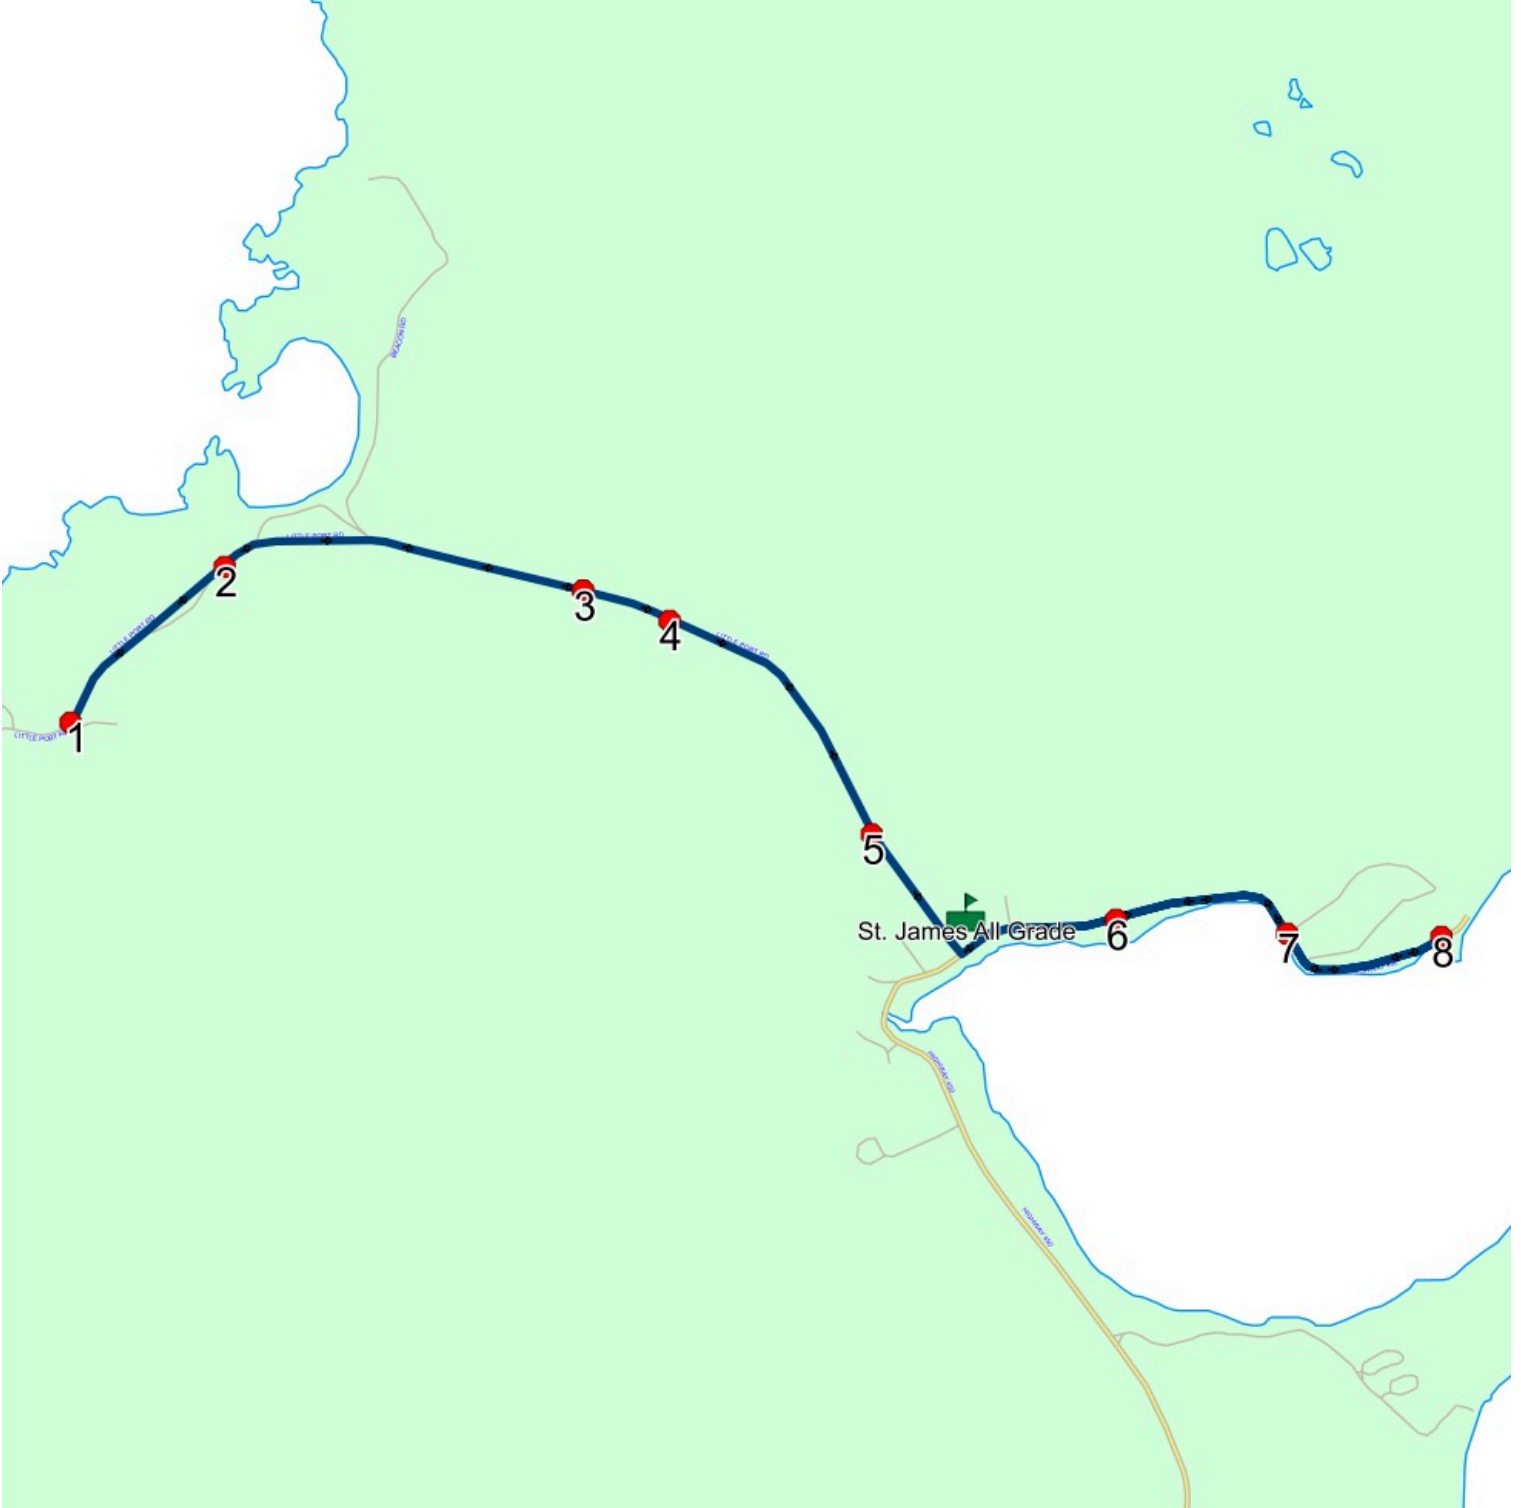

#	Arrival	Departure	Description
1		8:25 AM	LITTLE PORT RD; LARK HARBOUR & TRAVERS RD; LARK HARBOUR
2	8:26 AM	8:27 AM	213 LITTLE PORT RD
3	8:28 AM	8:29 AM	CAPTAIN COOKS GALLEY
4	8:29 AM	8:30 AM	105 LITTLE PORT RD; LARK HARBOUR; A0L
5	8:31 AM	8:32 AM	37 LITTLE PORT RD; LARK HARBOUR; A0L
6		8:34 AM	123 HIGHWAY 450; LARK HARBOUR; A0L
7		8:35 AM	HIGHWAY 450; LARK HARBOUR & PARK & YAUDEN RD; LARK HARBOUR
8	8:36 AM	8:37 AM	16 HIGHWAY 450; LARK HARBOUR; A0L
9	8:38 AM	8:40 AM	St. James All Grade Driveway

Route: LH 02 Run: SJA 02 AM

Route: LH 02 Run: SJA 02 PM

Route: LH 02 Operator: Gov (Corner Brook)
 Vehicle:
 Description:
 Schools: St. James All Grade (079)

Run: SJA 02 PM Description:

Schools: St. James All Grade

#	Arrival	Departure	Description
1	2:55 PM	3:10 PM	St. James All Grade Driveway
2	3:10 PM	3:11 PM	123 HIGHWAY 450; LARK HARBOUR; A0L
3	3:12 PM		HIGHWAY 450; LARK HARBOUR & PARK & YODEN RD; LARK HARBOUR
4	3:13 PM	3:14 PM	16 HIGHWAY 450; LARK HARBOUR; A0L
5	3:16 PM	3:17 PM	37 LITTLE PORT RD; LARK HARBOUR; A0L
6	3:18 PM	3:19 PM	105 LITTLE PORT RD; LARK HARBOUR; A0L
7	3:19 PM	3:20 PM	CAPTAIN COOKS GALLEY
8	3:22 PM	3:23 PM	213 LITTLE PORT RD
9	3:23 PM	3:24 PM	LITTLE PORT RD; LARK HARBOUR & TRAVERS RD; LARK HARBOUR

Route: LH 02 Run: SJA 02 PM