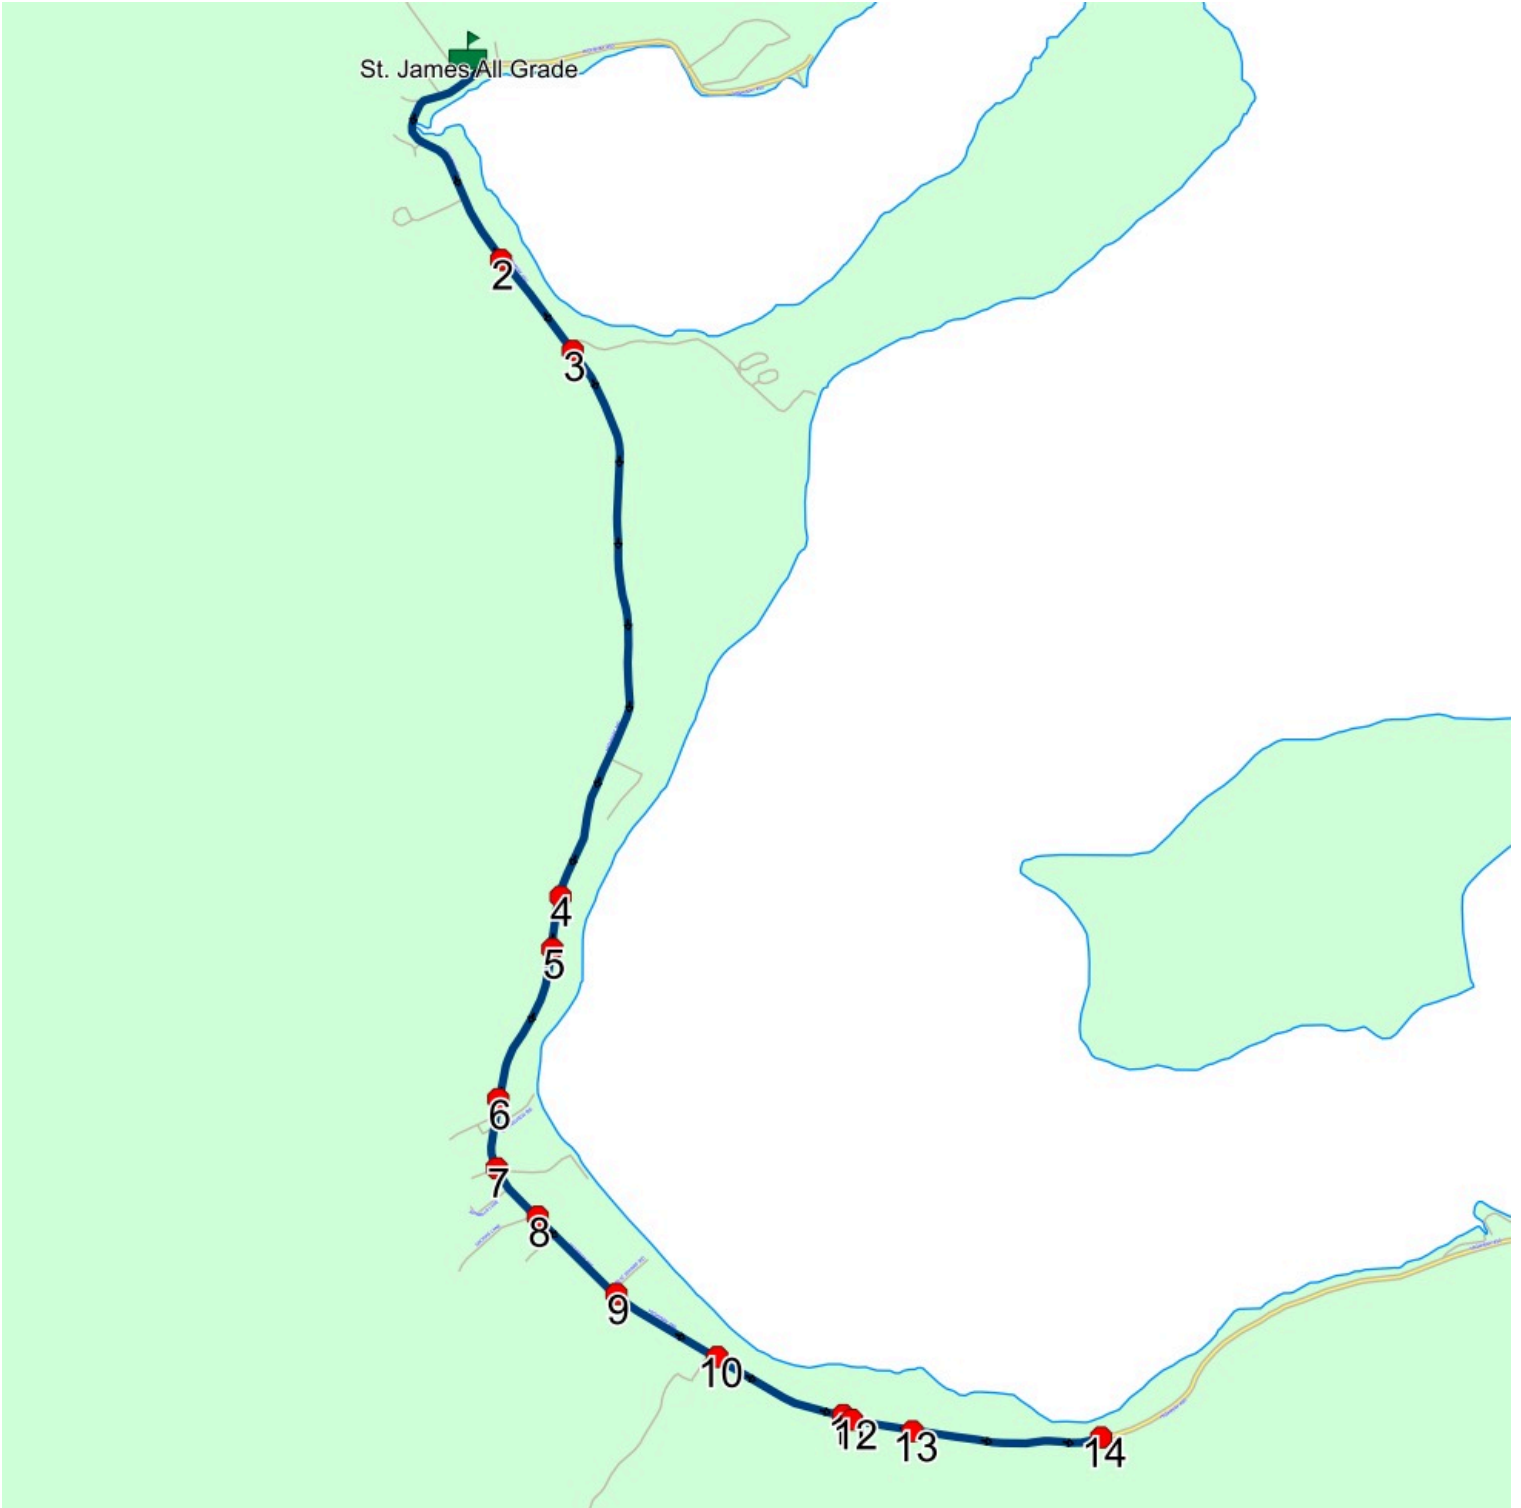

Route: LH 01 Run: SJA 01A PM

Route: LH 01 **Operator:** Gov (Corner Brook)
Vehicle: 483-21
Description:
Schools: St. James All Grade (079)

Run: SJA 01A PM **Description:** York Harbour/ Lark Harbour

Schools: St. James All Grade

#	Arrival	Departure	Description	
1	2:55 PM	3:10 PM	St. James All Grade Driveway	End Date: 2026-06-30
2	3:12 PM		274 HIGHWAY 450	
3	3:13 PM		PROVINCIAL PARK TURNAROUND	
4	3:15 PM	3:16 PM	39 HIGHWAY 450; YORK HARBOUR; A0L	
5	3:16 PM	3:17 PM	53 HIGHWAY 450; YORK HARBOUR; A0L	End Date: 2026-06-30
6	3:17 PM	3:18 PM	108 HIGHWAY 450; YORK HARBOUR; A0L	End Date: 2026-06-30
7	3:18 PM	3:19 PM	HIGHWAY 450 & BALSAM DR (GREY WHITE HOUSE)	
8	3:19 PM	3:20 PM	THE ROOST GALLERY	
9	3:20 PM	3:21 PM	153 HIGHWAY 450; YORK HARBOUR; A0L	
10	3:21 PM	3:22 PM	MAIN RD & BYRNES STORE	
11	3:23 PM		217 HIGHWAY 450; YORK HARBOUR; A0L	
12	3:23 PM	3:24 PM	226 HIGHWAY 450; YORK HARBOUR; A0L	End Date: 2027-06-30
13	3:24 PM	3:25 PM	242 HIGHWAY 450; YORK HARBOUR; A0L	
14	3:26 PM		BUS TURNAROUND YORK HARBOUR	

Route: LH 01 Run: SJA 01A PM