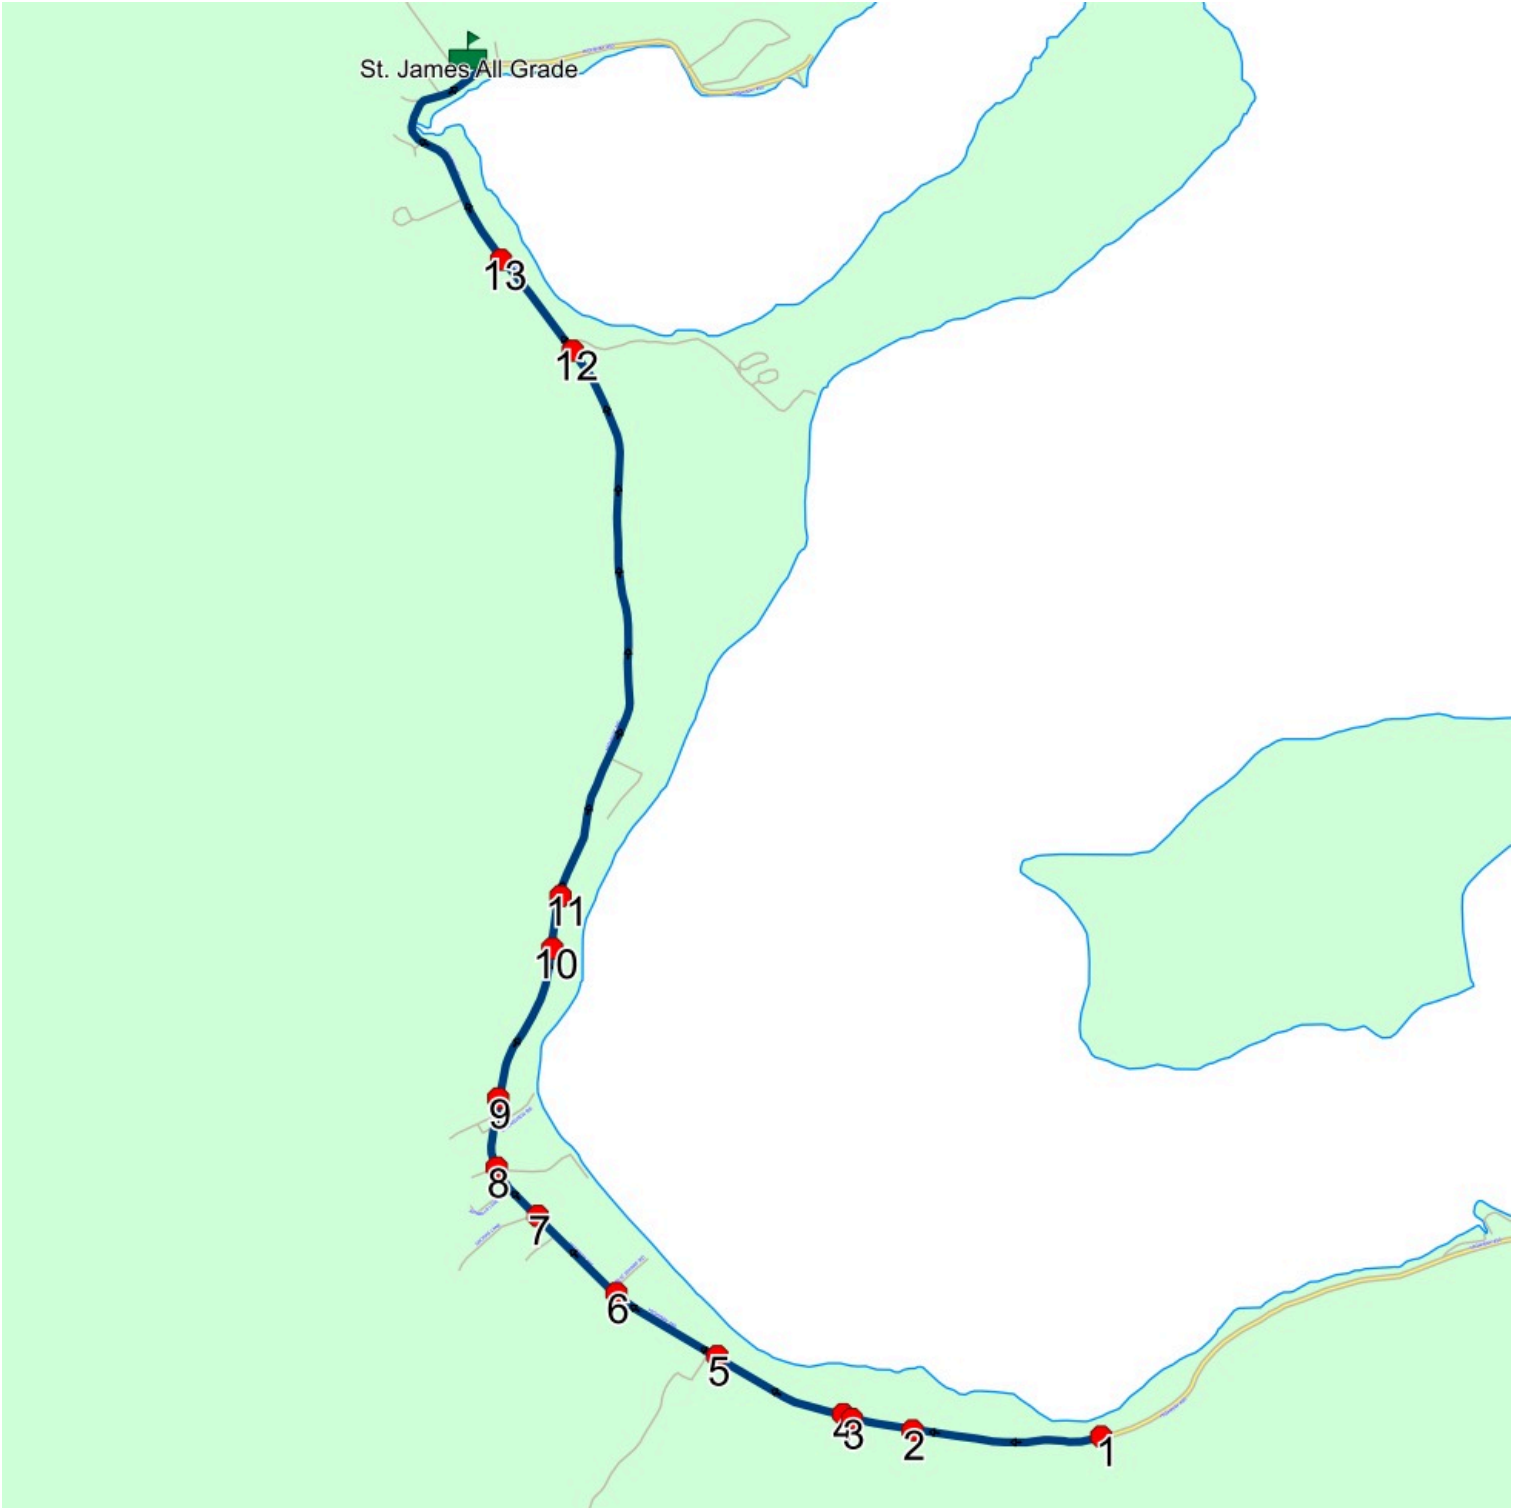

Route: LH 01 Run: SJA 01A AM

Route: LH 01 **Operator:** Gov (Corner Brook)
Vehicle: 483-21
Description:
Schools: St. James All Grade (079)

Run: SJA 01A AM **Description:** York Harbour/ Lark Harbour

Schools: St. James All Grade

Route: LH 01 Run: SJA 01A AM

Route: LH 01 Run: SJA 01A PM

Route: LH 01 **Operator:** Gov (Corner Brook)
Vehicle: 483-21
Description:
Schools: St. James All Grade (079)

Run: SJA 01A PM **Description:** York Harbour/ Lark Harbour

#	Arrival	Departure	Description
1		8:25 AM	LITTLE PORT RD; LARK HARBOUR & TRAVERS RD; LARK HARBOUR
2	8:26 AM	8:27 AM	213 LITTLE PORT RD
3	8:28 AM	8:29 AM	CAPTAIN COOKS GALLEY
4	8:29 AM	8:30 AM	105 LITTLE PORT RD; LARK HARBOUR; A0L
5	8:31 AM	8:32 AM	37 LITTLE PORT RD; LARK HARBOUR; A0L
6		8:34 AM	123 HIGHWAY 450; LARK HARBOUR; A0L
7		8:35 AM	HIGHWAY 450; LARK HARBOUR & PARK & YAUDEN RD; LARK HARBOUR
8	8:36 AM	8:37 AM	16 HIGHWAY 450; LARK HARBOUR; A0L
9	8:38 AM	8:40 AM	St. James All Grade Driveway

#	Arrival	Departure	Description
1	2:55 PM	3:10 PM	St. James All Grade Driveway
2	3:10 PM	3:11 PM	123 HIGHWAY 450; LARK HARBOUR; A0L
3	3:12 PM		HIGHWAY 450; LARK HARBOUR & PARK & YODEN RD; LARK HARBOUR
4	3:13 PM	3:14 PM	16 HIGHWAY 450; LARK HARBOUR; A0L
5	3:16 PM	3:17 PM	37 LITTLE PORT RD; LARK HARBOUR; A0L
6	3:18 PM	3:19 PM	105 LITTLE PORT RD; LARK HARBOUR; A0L
7	3:19 PM	3:20 PM	CAPTAIN COOKS GALLEY
8	3:22 PM	3:23 PM	213 LITTLE PORT RD
9	3:23 PM	3:24 PM	LITTLE PORT RD; LARK HARBOUR & TRAVERS RD; LARK HARBOUR