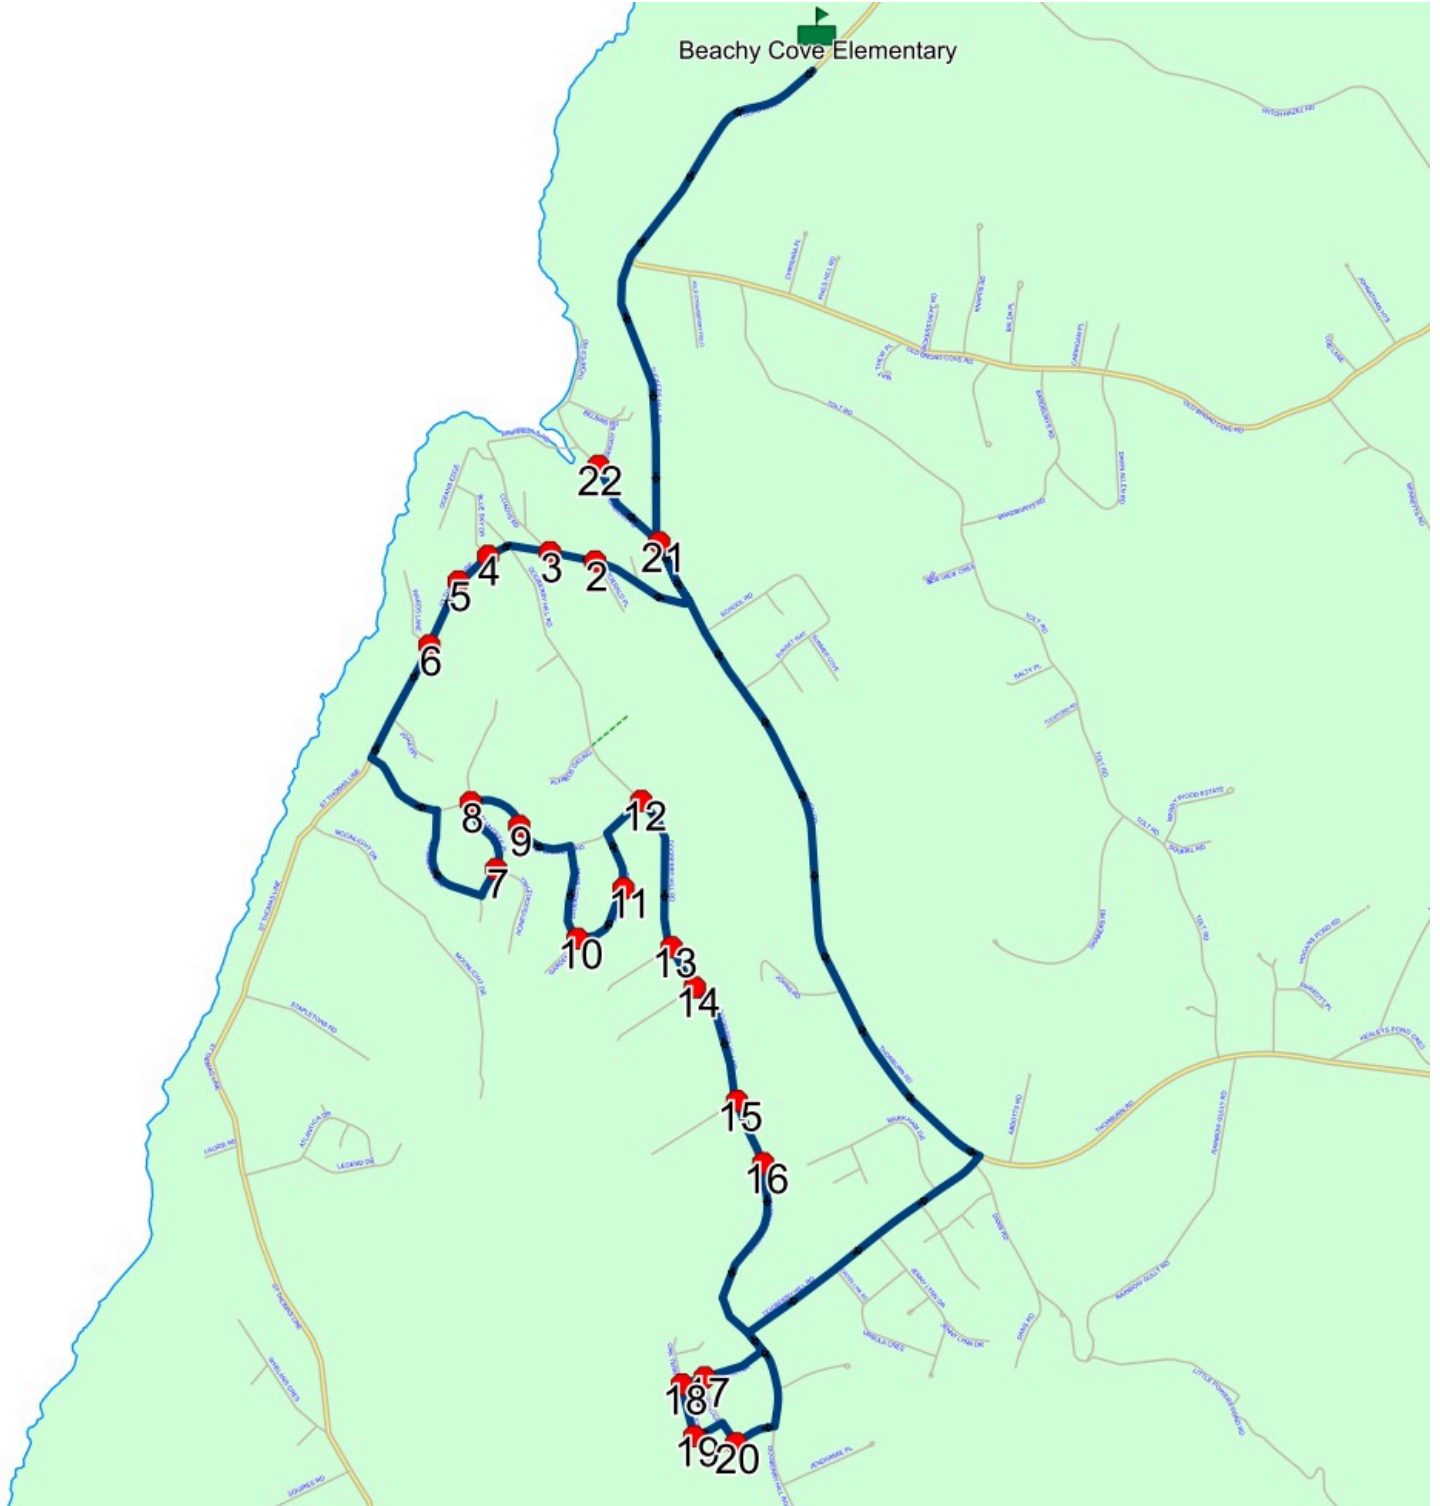

Route: 23-168-7 Run: 23-168-7 PM

Route: 23-168-8 Run: 23-168-8 AM

Route: 23-168-8

Operator: Executive Taxi Ltd.

Vehicle: 23-168-8

Description:

Schools: Beachy Cove Elementary (320)

Run: 23-168-8 AM

Description:

Schools: Beachy Cove Elementary

#	Arrival	Departure	Description
1		7:52 AM	Thorburn Rd @ Rons Rd
2		7:53 AM	961 THORBURN RD; PORTUGAL COVE-ST PHILIPS; A1M
3		7:54 AM	Thorburn Rd @ Hogans Pond Rd
4		7:55 AM	THORBURN RD; PORTUGAL COVE-ST. PHILIP'S & TOLT RD; PORTUGAL COVE-ST. PHILIP'S
5	7:55 AM	7:56 AM	1162 THORBURN RD; PORTUGAL COVE-ST PHILIPS; A1M
6		7:56 AM	Thorburn Rd @ Abbotts Rd
7	7:57 AM	7:58 AM	Dogberry Hill Rd @ Dans Rd
8		7:59 AM	RIVERFRONT DR & BROOK VIEW PL; PORTUGAL COVE-ST. PHILIP'S
9	8:00 AM	8:01 AM	5 MEGAN RIDGE DR; PORTUGAL COVE-ST PHILIPS
10	8:02 AM	8:03 AM	1298 THORBURN RD; PORTUGAL COVE-ST PHILIPS; A1M
11		8:03 AM	1336 THORBURN RD
12		8:04 AM	1386 THORBURN RD; PORTUGAL COVE-ST PHILIPS; A1M
13	8:04 AM	8:05 AM	1408 THORBURN RD
14	8:05 AM	8:07 AM	THORBURN RD & SUNSET WAY
15		8:07 AM	Thorburn Rd @ School Rd
16	8:10 AM	8:12 AM	Beachy Cove Elementary Driveway