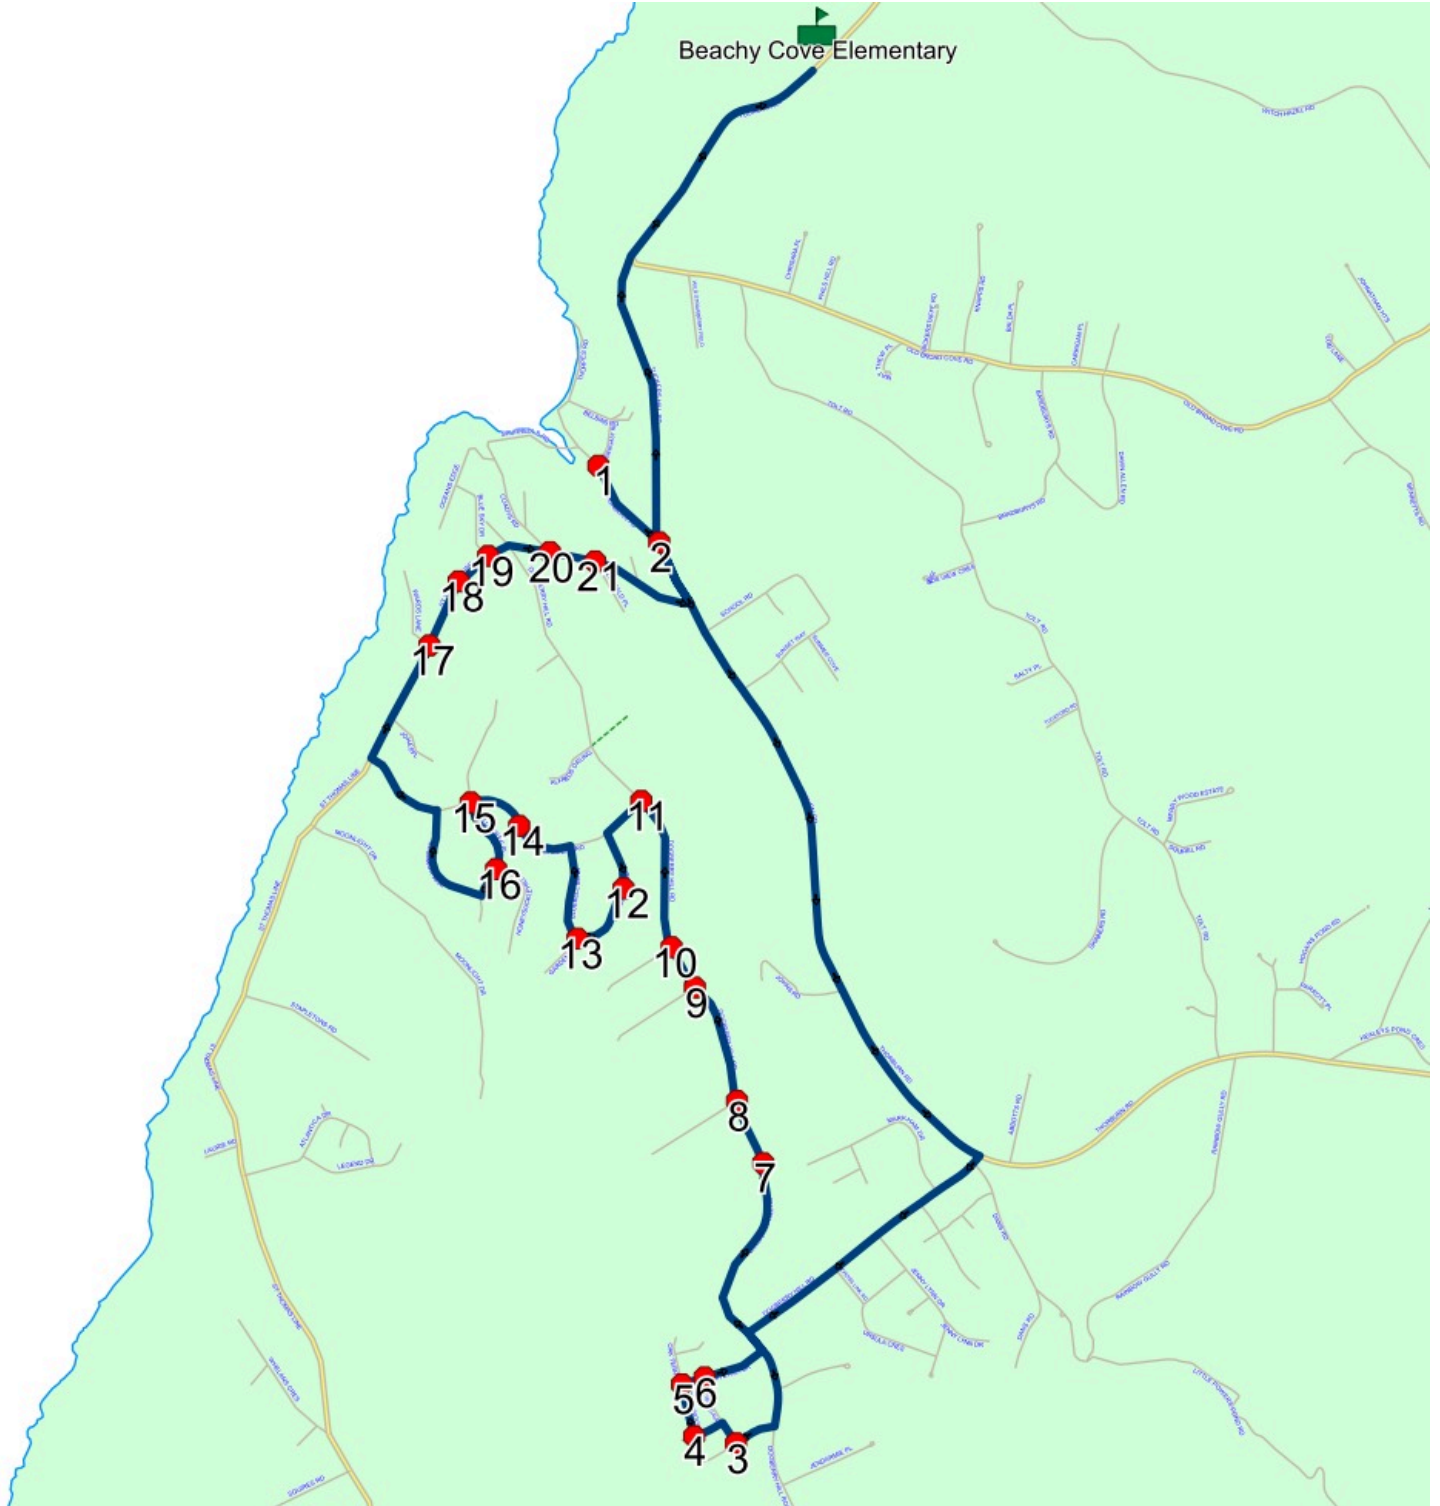

Route: 23-168-7 Run: 23-168-7 AM

Route: 23-168-7 Run: 23-168-7 PM

Route: 23-168-7

Operator: Executive Taxi Ltd.

Vehicle: 23-168-7

Description:

Schools: Beachy Cove Elementary (320)

Run: 23-168-7 PM

Description:

Schools: Beachy Cove Elementary

#	Arrival	Departure	Description
1	2:35 PM	2:50 PM	Beachy Cove Elementary Driveway
2	2:53 PM	2:54 PM	ST THOMAS LINE & FITZGERALD PL
3	2:54 PM		COADYS RD & ST THOMAS LINE - BALLICATTER DAYCARE
4	2:54 PM	2:55 PM	ST THOMAS LINE & BLUE SKY DR; PORTUGAL COVE-ST. PHILIP'S
5	2:55 PM		847 ST THOMAS LINE
6	2:56 PM		ST THOMAS LINE & WARDS LANE; PORTUGAL COVE-ST. PHILIP'S
7	2:58 PM	2:59 PM	Plumtree Path @ Honeysuckle Hill
8	2:59 PM		Country Gardens Rd @ Plumtree Pl
9	3:00 PM		#13 Country Gardens Rd
10	3:01 PM		Bluebell Bend @ Garden Hill
11	3:02 PM		#7 Bluebell Bend
12	3:03 PM	3:04 PM	DOGBERRY HILL RD & COUNTRY GARDENS RD; PORTUGAL COVE-ST. PHILIP'S
13	3:05 PM		DOGBERRY HILL RD; PORTUGAL COVE-ST. PHILIP'S & EMYLIA PL; PORTUGAL COVE-ST. PHILIP'S
14	3:05 PM		Dogberry Hill Rd @ Winsorian Pl
15	3:06 PM	3:07 PM	DOGBERRY HILL RD & MARIAN PL; PORTUGAL COVE-ST. PHILIP'S
16	3:07 PM		283 DOGBERRY HILL RD
17	3:09 PM	3:10 PM	White Ash Dr @ Brentwood Ave
18	3:10 PM	3:11 PM	White Ash Dr @ Netherwood St
19	3:12 PM		Netherwood St @ Woodhaven Rd
20	3:13 PM	3:14 PM	Brentwood Ave @ Summerwood Pl
21	3:21 PM		Thorburn Rd @ Tuckers Hill Rd
22	3:22 PM		Thorburn Rd @ Pendergast Rd