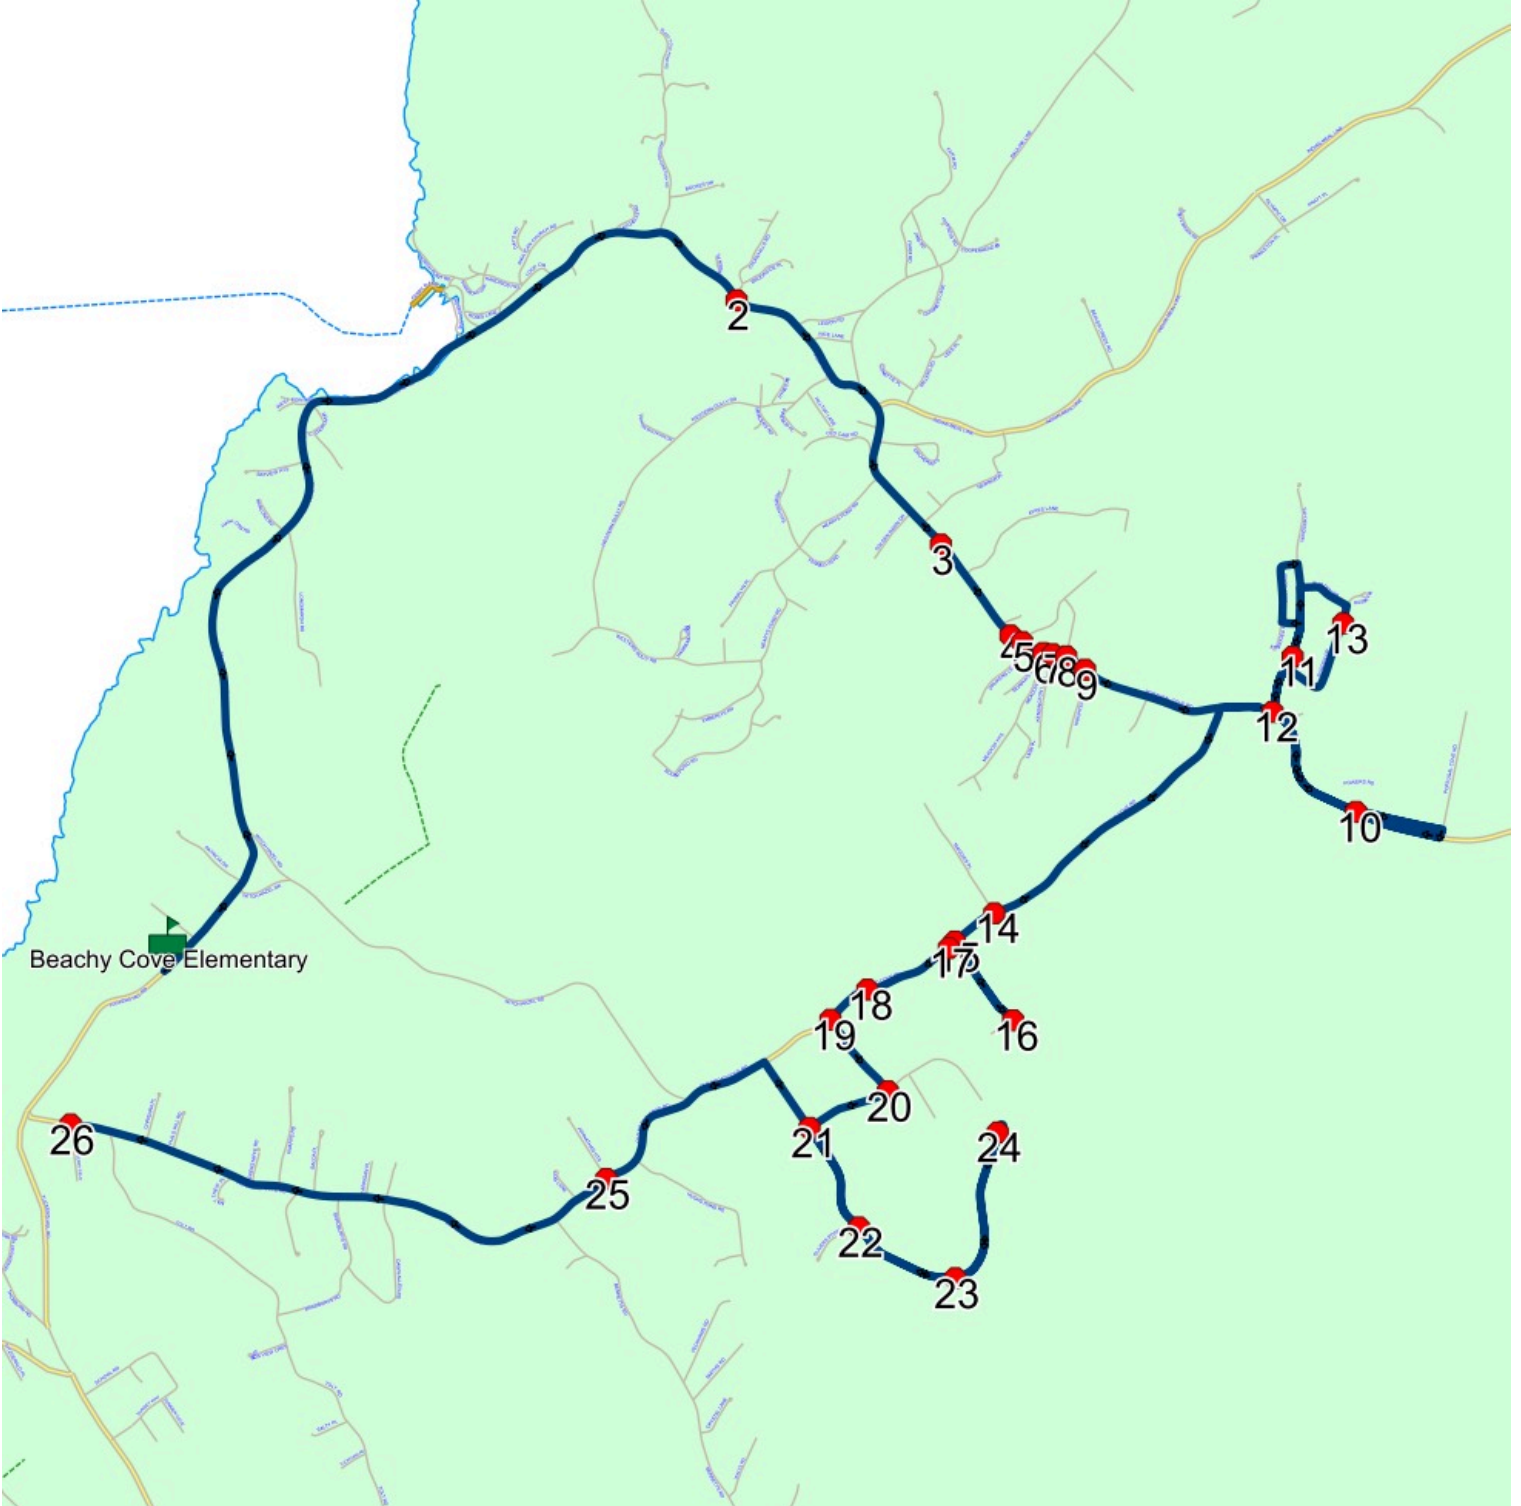

Route: 23-168-4 Run: 23-168-4 PM

Route: 23-168-4

Operator: Executive Taxi Ltd.

Vehicle: 23-168-4

Description:

Schools: Beachy Cove Elementary (320)

Run: 23-168-4 PM

Schools: Beachy Cove Elementary

#	Arrival	Departure	Description
1	2:35 PM	2:50 PM	Beachy Cove Elementary Driveway
2	2:56 PM		1711 PORTUGAL COVE RD (KIDS KAMPUS/KIDKARE)
3	2:58 PM		#1557 Portugal Cove Rd
4	2:59 PM		#1479 Portugal Cove Rd
5	2:59 PM		PORTUGAL COVE RD & KEELEY LN
6	2:59 PM	3:00 PM	Portugal Cove Rd @ Meadow Hts
7	3:00 PM	3:01 PM	PORTUGAL COVE RD & KENSINGTON LANE
8	3:01 PM		PORTUGAL COVE RD & MARIE PL
9	3:02 PM		PORTUGAL COVE RD & KNIGHTS REST
10	3:04 PM		PORTUGAL COVE RD & POWERS RD
11	3:08 PM		#38 Windsor Hts
12	3:11 PM		PORTUGAL COVE RD & WINDSOR HTS
13	3:17 PM	3:18 PM	66 BUGDEN DR; PORTUGAL COVE-ST PHILIPS; A1M
14	3:23 PM		Old Broad Cove Rd @ Maggies Pl
15	3:23 PM	3:24 PM	OLD BROAD COVE RD & SPARTA PL
16	3:26 PM		SPARTA PL & ANCHOR PL
17	3:30 PM		193 OLD BROAD COVE RD
18	3:31 PM		248 OLD BROAD COVE RD
19	3:31 PM	3:32 PM	OLD BROAD COVE RD & PRINCE GEORGE DR
20	3:33 PM	3:34 PM	PEGGY DEANE DR & PRINCE GEORGE DR
21	3:35 PM	3:36 PM	OLIVERS POND RD & PEGGY DEANE DR
22	3:37 PM		OLIVERS POND RD & OLIVERS POND PL
23	3:38 PM		178 OLIVERS POND RD
24	3:40 PM		253 OLIVERS POND RD
25	3:47 PM		OLD BROAD COVE RD & JOHNATHAN HTS
26	3:51 PM		OLD BROAD COVE RD & WILD STRAWBERRY FIELD

Route: 23-168-4 Run: 23-168-4 PM