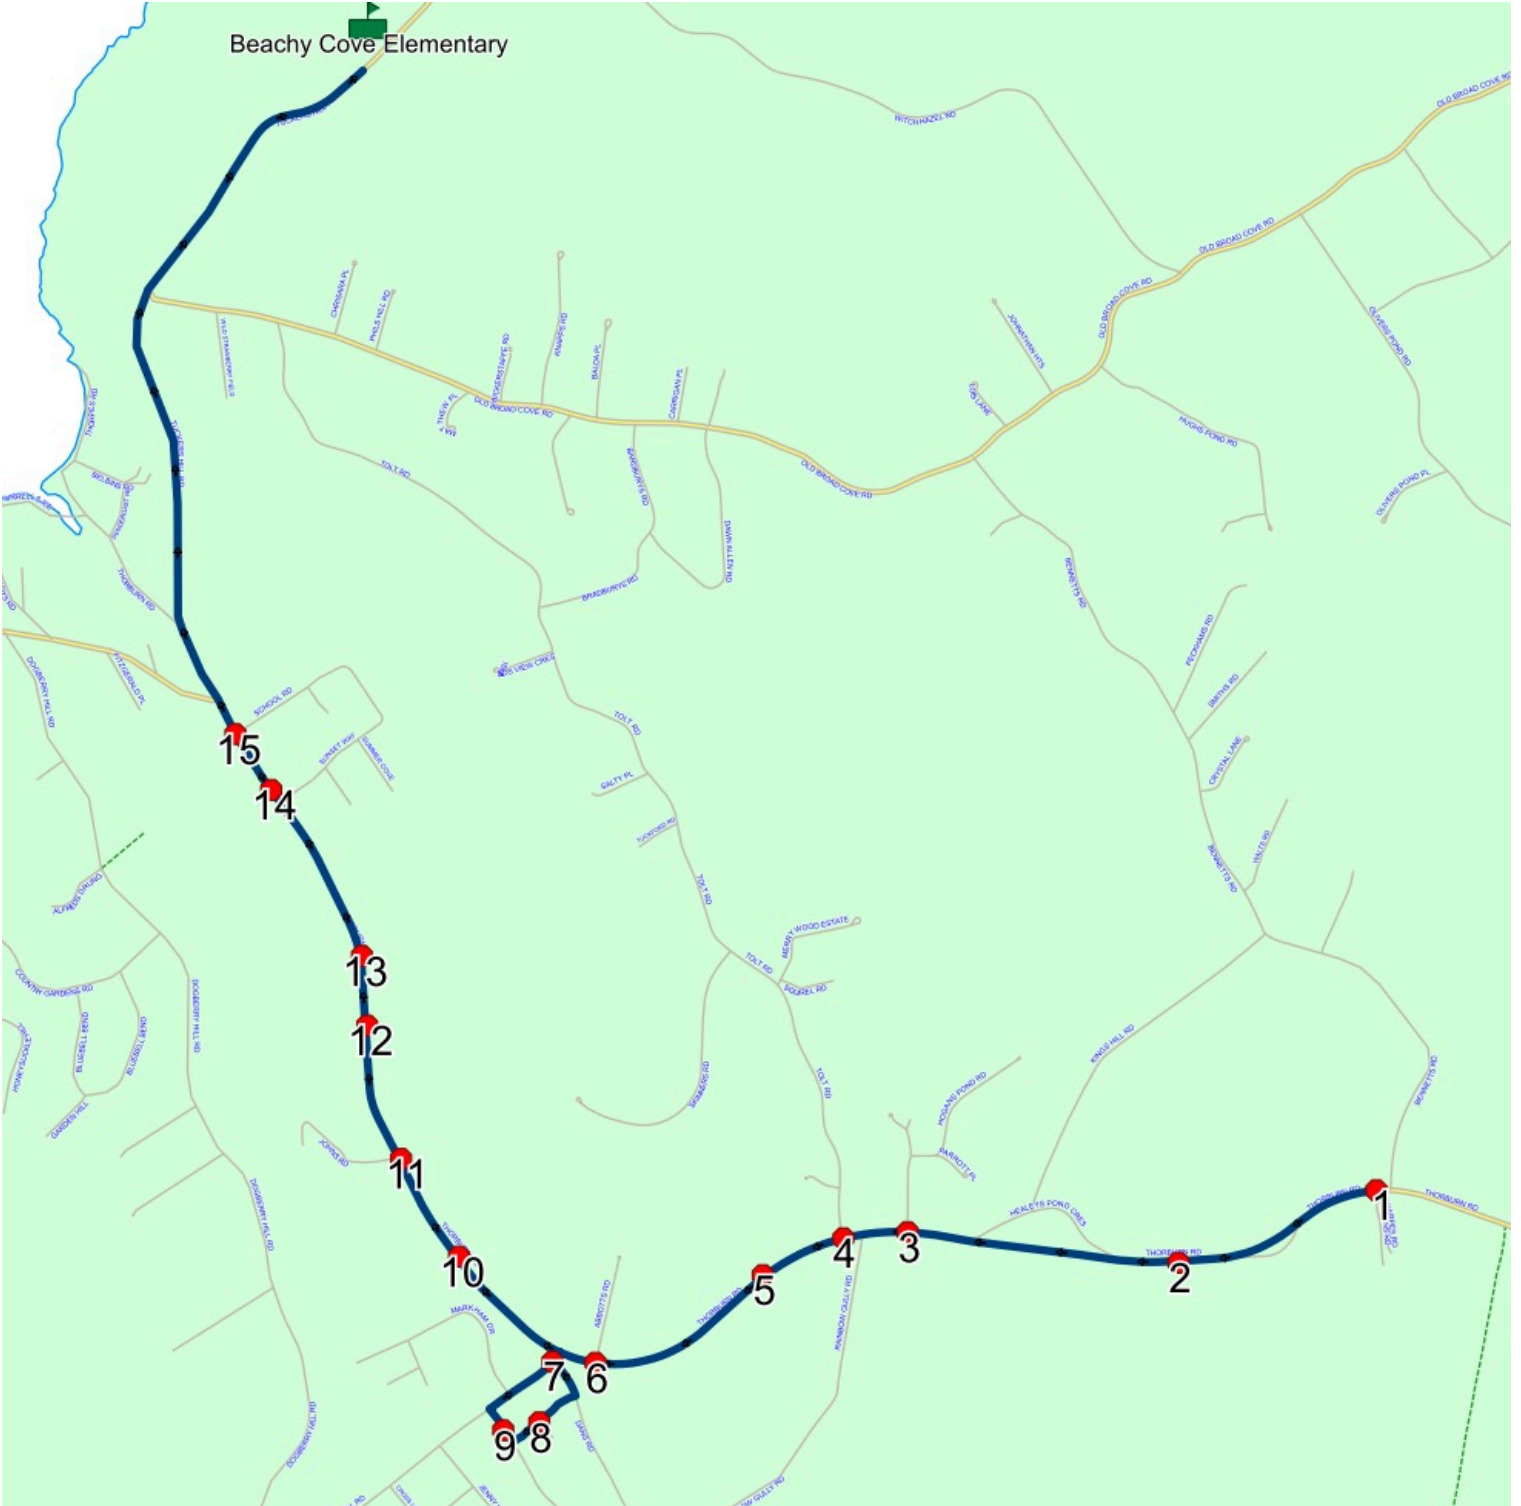

Route: 23-168-8 Run: 23-168-8 AM

Route: 23-168-8

Operator: Executive Taxi Ltd.

Vehicle: 23-168-8

Description:

Schools: Beachy Cove Elementary (320)

Run: 23-168-8 AM

Description:

Schools: Beachy Cove Elementary

#	Arrival	Departure	Description
1		7:52 AM	Thorburn Rd @ Rons Rd
2		7:53 AM	961 THORBURN RD; PORTUGAL COVE-ST PHILIPS; A1M
3		7:54 AM	Thorburn Rd @ Hogans Pond Rd
4		7:55 AM	THORBURN RD; PORTUGAL COVE-ST. PHILIP'S & TOLT RD; PORTUGAL COVE-ST. PHILIP'S
5	7:55 AM	7:56 AM	1162 THORBURN RD; PORTUGAL COVE-ST PHILIPS; A1M
6		7:56 AM	Thorburn Rd @ Abbotts Rd
7	7:57 AM	7:58 AM	Dogberry Hill Rd @ Dans Rd
8		7:59 AM	RIVERFRONT DR & BROOK VIEW PL; PORTUGAL COVE-ST. PHILIP'S
9	8:00 AM	8:01 AM	5 MEGAN RIDGE DR; PORTUGAL COVE-ST PHILIPS
10	8:02 AM	8:03 AM	1298 THORBURN RD; PORTUGAL COVE-ST PHILIPS; A1M
11		8:03 AM	1336 THORBURN RD
12		8:04 AM	1386 THORBURN RD; PORTUGAL COVE-ST PHILIPS; A1M
13	8:04 AM	8:05 AM	1408 THORBURN RD
14	8:05 AM	8:07 AM	THORBURN RD & SUNSET WAY
15		8:07 AM	Thorburn Rd @ School Rd
16	8:10 AM	8:12 AM	Beachy Cove Elementary Driveway

Route: 23-168-8 Run: 23-168-8 AM