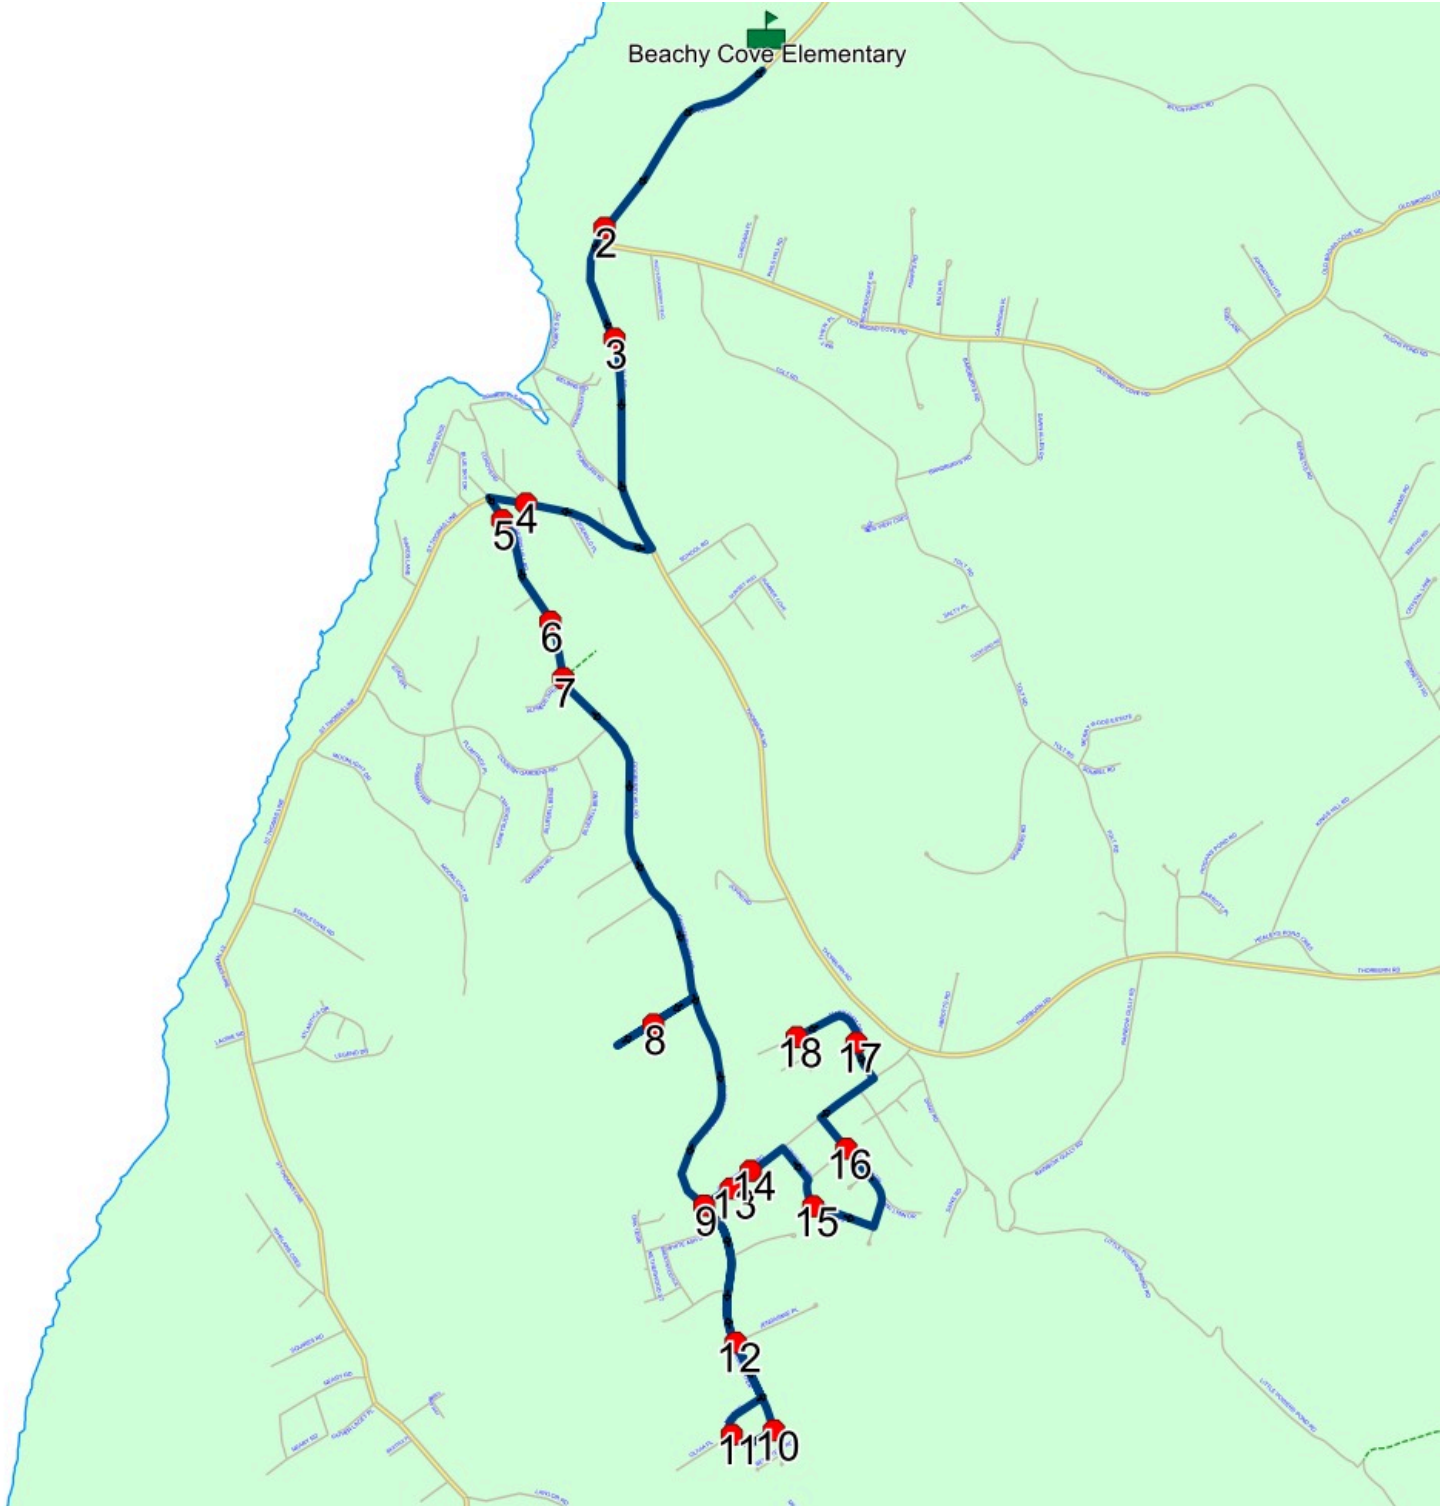

Route: 23-168-6 Run: 23-168-6 PM

Route: 23-168-6

Operator: Executive Taxi Ltd.

Vehicle: 23-168-6

Description:

Schools: Beachy Cove Elementary (320)

Run: 23-168-6 PM

Description:

Schools: Beachy Cove Elementary

#	Arrival	Departure	Description
1	2:35 PM	2:50 PM	Beachy Cove Elementary Driveway
2	2:51 PM		125 TUCKERS HILL RD
3	2:52 PM	2:53 PM	68 TUCKERS HILL RD; PORTUGAL COVE-ST. PHILIP'S
4	2:54 PM		COADYS RD & ST THOMAS LINE - BALLICATTER DAYCARE
5	2:55 PM	2:56 PM	#10 Dogberry Hill Rd
6	2:56 PM	2:57 PM	56 DOGBERRY HILL RD
7	2:57 PM	2:58 PM	Dogberry Hill Rd @ Alfreds Drung
8	3:00 PM	3:01 PM	#25 Marian Pl
9	3:05 PM	3:06 PM	DOGBERRY HILL RD; PORTUGAL COVE-ST. PHILIP'S & DOGBERRY HILL ROAD EXTEN; PORTUGAL COVE-ST. PHILIP'S
10	3:07 PM	3:08 PM	DOGBERRY HILL ROAD EXTEN & CANNON SMITH CRES; PORTUGAL COVE-ST. PHILIP'S
11	3:09 PM		Cannon Smith Cres @ Olivia Pl
12	3:11 PM		Dogberry Hill Rd Ext @ Jendarmie Pl
13	3:12 PM	3:13 PM	376 DOGBERRY HILL RD; PORTUGAL COVE-ST PHILIPS; A1M
14	3:13 PM	3:14 PM	385 DOGBERRY HILL RD
15	3:15 PM		#16 Ursula Cres
16	3:17 PM		Jenny Lynn Dr @ Ursula Cres
17	3:19 PM	3:20 PM	13 MARKHAM DR; PORTUGAL COVE-ST PHILIPS
18	3:20 PM	3:21 PM	MARKHAM DR & PAPENBURG PL; PORTUGAL COVE-ST. PHILIP'S

Route: 23-168-6 Run: 23-168-6 PM