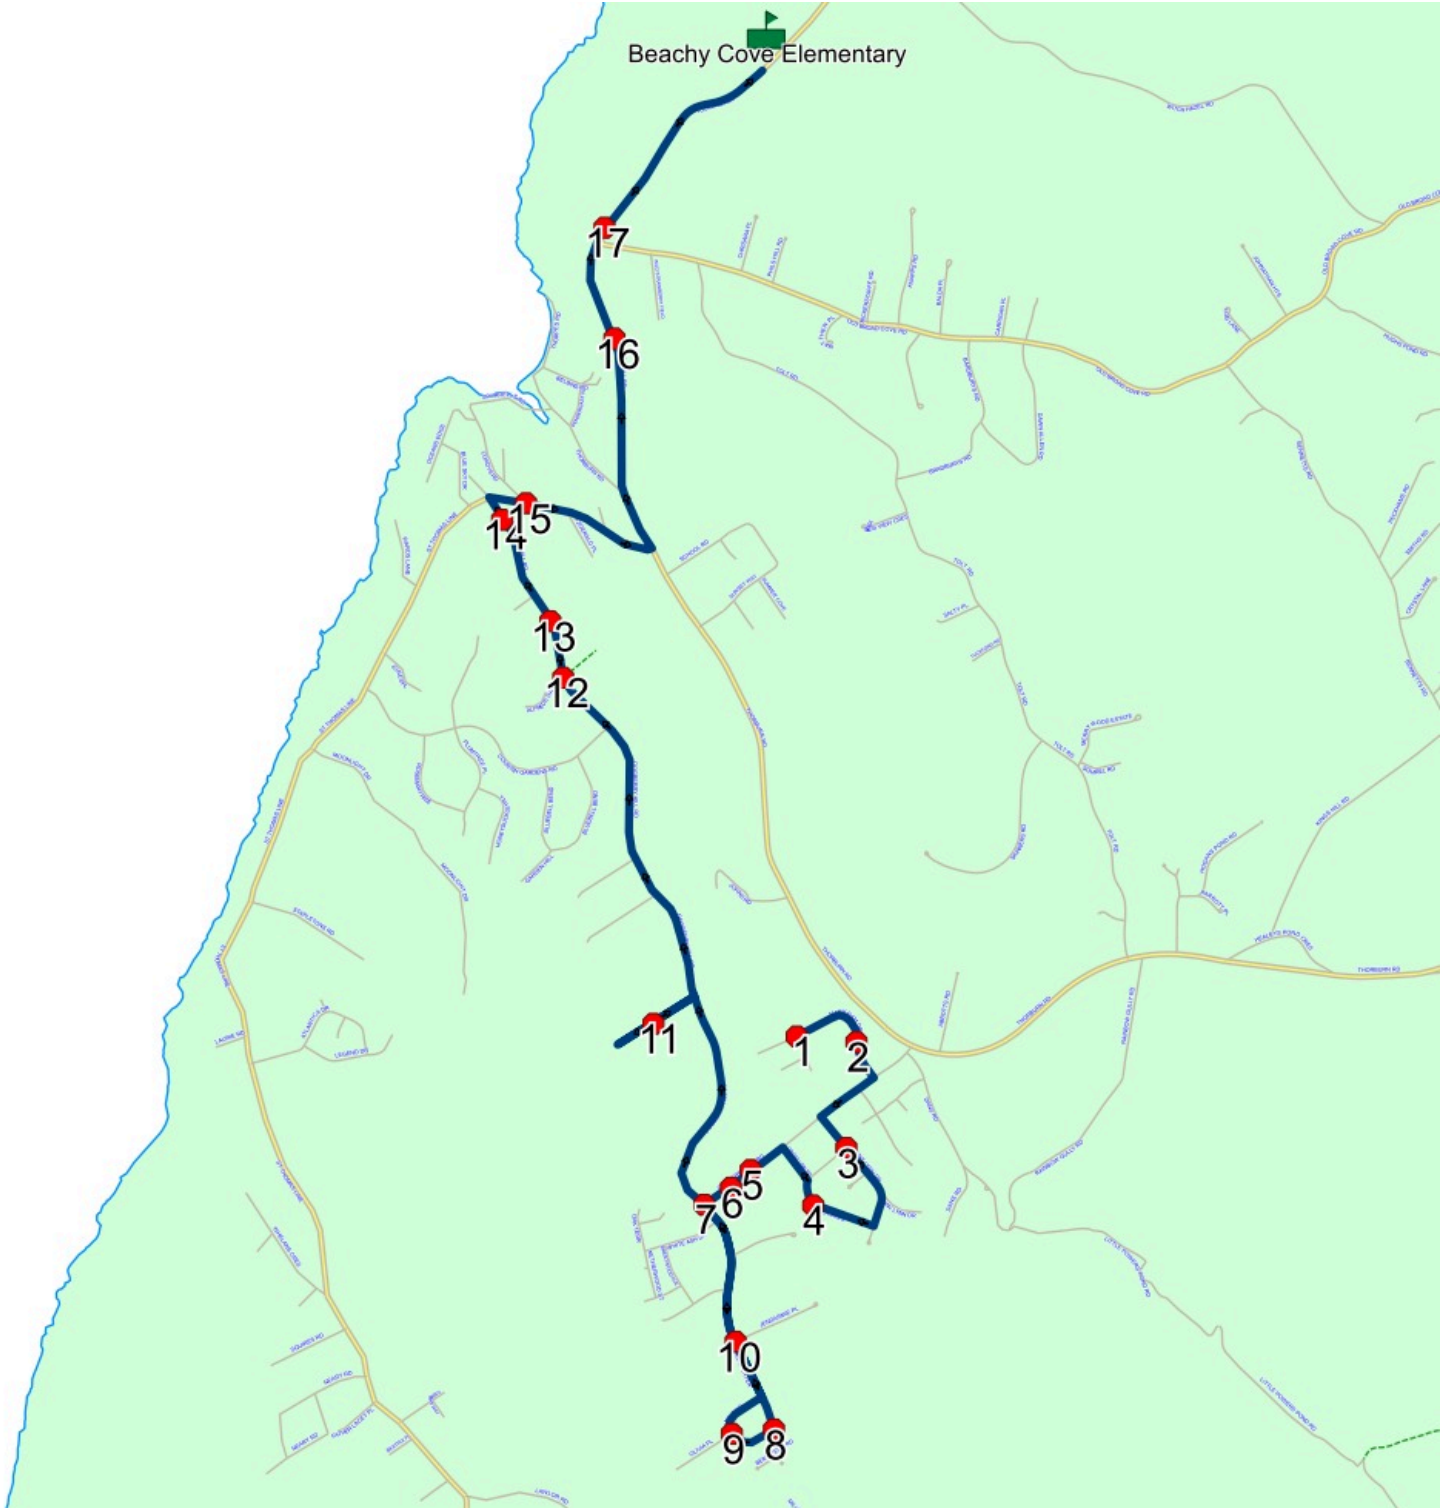

Route: 23-168-6 Run: 23-168-6 AM

Route: 23-168-6

Operator: Executive Taxi Ltd.

Vehicle: 23-168-6

Description:

Schools: Beachy Cove Elementary (320)

Run: 23-168-6 AM

Description:

Schools: Beachy Cove Elementary

#	Arrival	Departure	Description
1		7:40 AM	MARKHAM DR & PAPENBURG PL; PORTUGAL COVE-ST. PHILIP'S
2		7:41 AM	13 MARKHAM DR; PORTUGAL COVE-ST PHILIPS
3		7:44 AM	Jenny Lynn Dr @ Ursula Cres
4	7:45 AM	7:46 AM	#16 Ursula Cres
5	7:47 AM	7:48 AM	385 DOGBERRY HILL RD
6		7:48 AM	376 DOGBERRY HILL RD; PORTUGAL COVE-ST PHILIPS; A1M
7	7:48 AM	7:49 AM	DOGBERRY HILL RD; PORTUGAL COVE-ST. PHILIP'S & DOGBERRY HILL ROAD EXTEN; PORTUGAL COVE-ST. PHILIP'S
8		7:51 AM	DOGBERRY HILL ROAD EXTEN & CANNON SMITH CRES; PORTUGAL COVE-ST. PHILIP'S
9		7:52 AM	Cannon Smith Cres @ Olivia PI
10		7:54 AM	Dogberry Hill Rd Ext @ Jendarmie PI
11		8:00 AM	#25 Marian PI
12	8:03 AM	8:04 AM	Dogberry Hill Rd @ Alfreds Drung
13		8:04 AM	56 DOGBERRY HILL RD
14		8:05 AM	#10 Dogberry Hill Rd
15		8:06 AM	COADYS RD & ST THOMAS LINE - BALLICATTER DAYCARE
16		8:08 AM	68 TUCKERS HILL RD; PORTUGAL COVE-ST. PHILIP'S
17		8:09 AM	125 TUCKERS HILL RD
18	8:10 AM	8:12 AM	Beachy Cove Elementary Driveway

Route: 23-168-6 Run: 23-168-6 AM