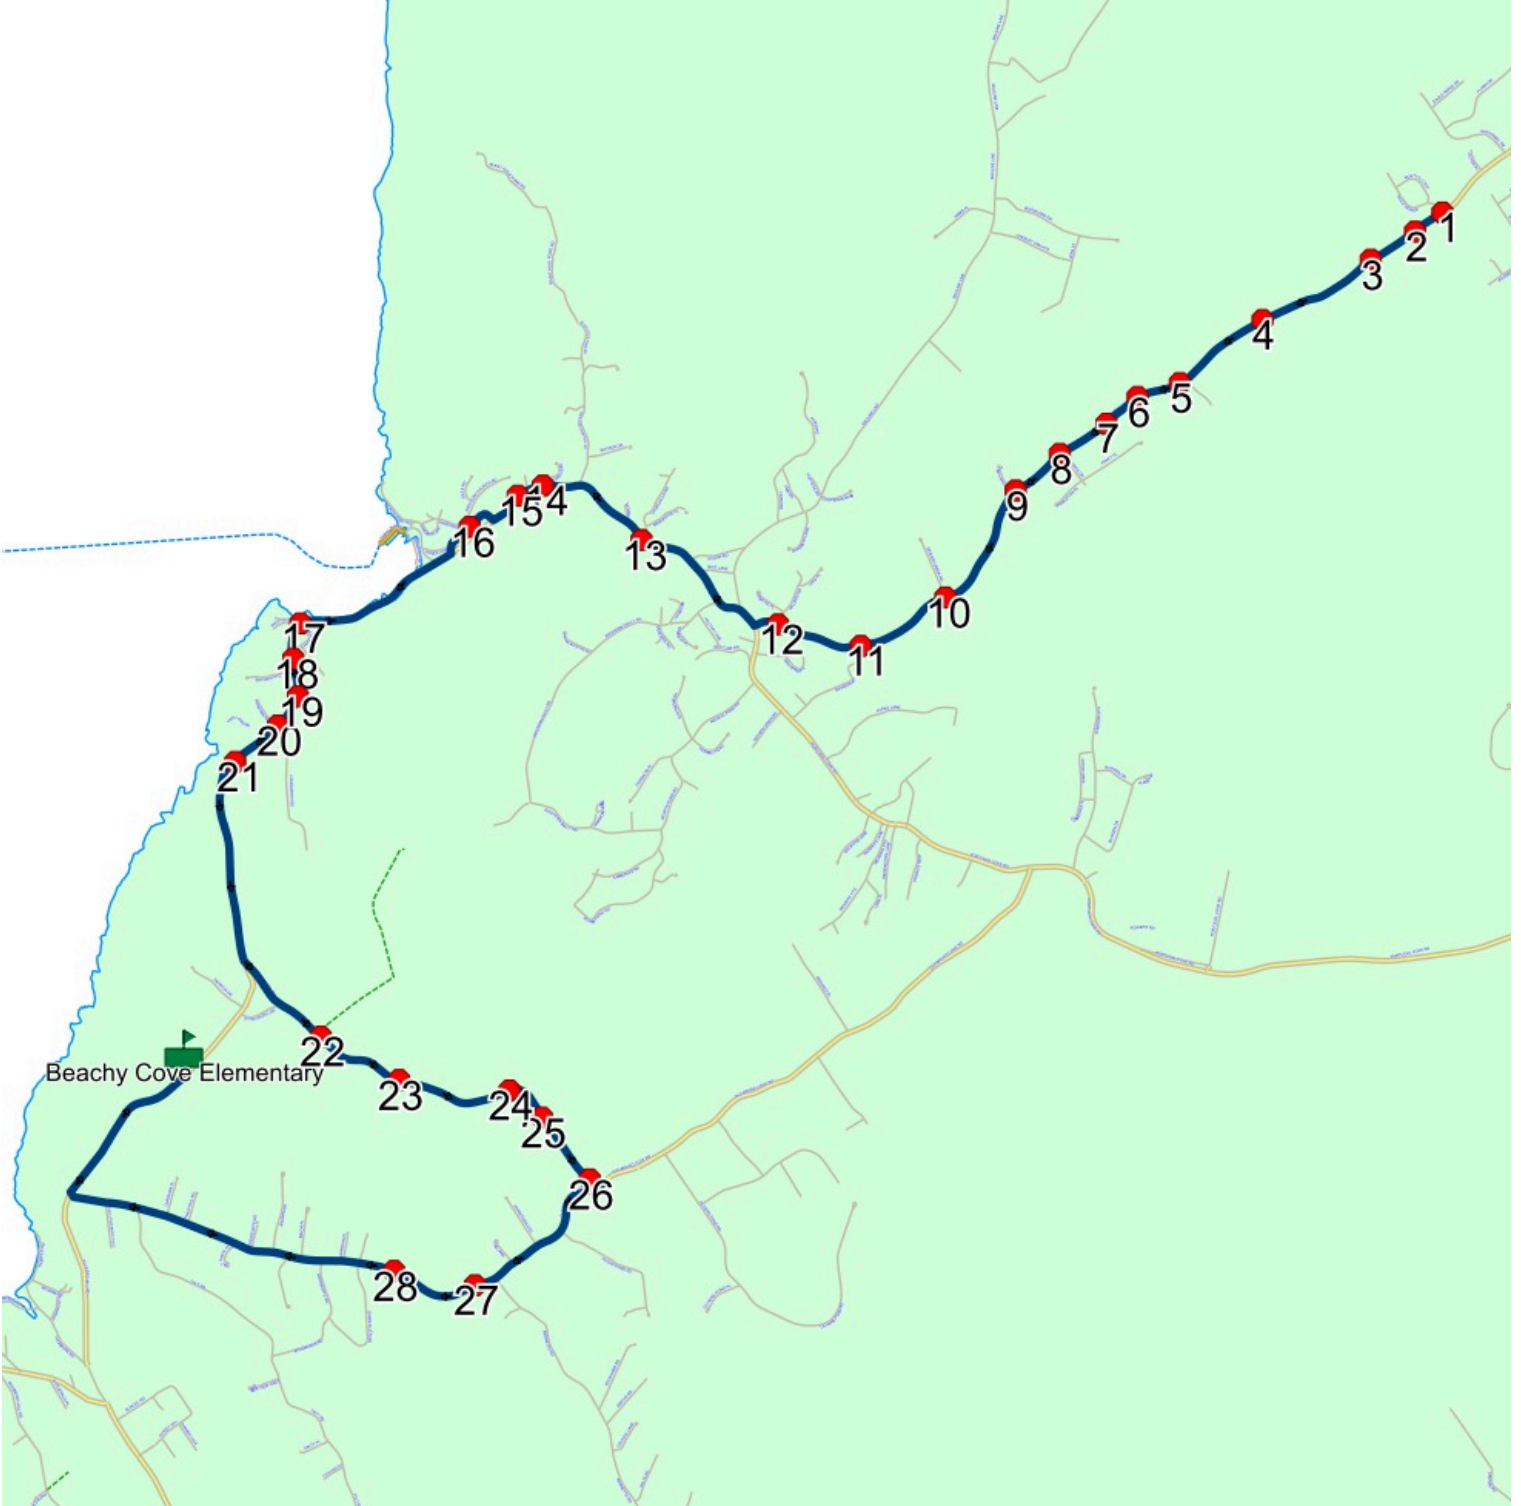

## Route: 23-168-2 Run: 23-168-2 AM

Route: 23-168-2

Operator: Executive Taxi Ltd.

Vehicle: 23-168-2

Description:

Schools: Beachy Cove Elementary (320)

Run: 23-168-2 AM

Description:

Schools: Beachy Cove Elementary

#	Arrival	Departure	Description
1	7:37 AM	7:38 AM	INDIAN MEAL LINE & GAILS VIEW DR; PORTUGAL COVE-ST. PHILIP'S
2		7:38 AM	#623 Indian Meal Line
3	7:38 AM	7:39 AM	658 INDIAN MEAL LINE; PORTUGAL COVE-ST PHILIPS; A1K
4		7:40 AM	#744 Indian Meal Line
5		7:41 AM	#816 Indian Meal Line
6		7:41 AM	838 INDIAN MEAL LINE; PORTUGAL COVE-ST PHILIPS; A1M
7		7:42 AM	#859 Indian Meal Line
8	7:42 AM	7:43 AM	INDIAN MEAL LINE & OLYMPIC DR
9		7:43 AM	INDIAN MEAL LINE & VOISEYS BROOK RD
10	7:44 AM	7:45 AM	Indian Meal Line @ Beaver Creek Rd
11	7:45 AM	7:46 AM	1059 INDIAN MEAL LINE
12		7:47 AM	INDIAN MEAL LINE; PORTUGAL COVE-ST. PHILIP'S & MILLERS RD; PORTUGAL COVE-ST. PHILIP'S
13		7:48 AM	1711 PORTUGAL COVE RD (KIDS KAMPUS/KIDKARE)
14	7:49 AM	7:50 AM	Beachy Cove Rd @ Mitchells Rd
15		7:50 AM	#1836 Portugal Cove Rd
16	7:51 AM	7:52 AM	LOOP DR & ANGLICAN CHURCH RD
17		7:55 AM	Beachy Cove Rd @ West Point Rd
18		7:55 AM	#95 Beachy Cove Rd
19		7:56 AM	125 BEACHY COVE RD; PORTUGAL COVE-ST PHILIPS; A1M
20	7:56 AM	7:57 AM	Beachy Cove Rd @ Hanlons Rd
21		7:57 AM	187 BEACHY COVE RD; PORTUGAL COVE-ST PHILIPS; A1M
22		8:00 AM	69 WITCH HAZEL RD; PORTUGAL COVE-ST PHILIPS; A1M
23		8:01 AM	131 WITCH HAZEL RD
24		8:02 AM	204 WITCH HAZEL RD; PORTUGAL COVE-ST PHILIPS; A1M
25	8:02 AM	8:03 AM	#234 Witch Hazel Rd
26		8:03 AM	284 WITCH HAZEL RD; PORTUGAL COVE-ST PHILIPS; A1M
27		8:05 AM	490 OLD BROAD COVE RD
28		8:06 AM	552 OLD BROAD COVE RD
29	8:10 AM	8:13 AM	Beachy Cove Elementary Driveway

Route: 23-168-2 Run: 23-168-2 AM