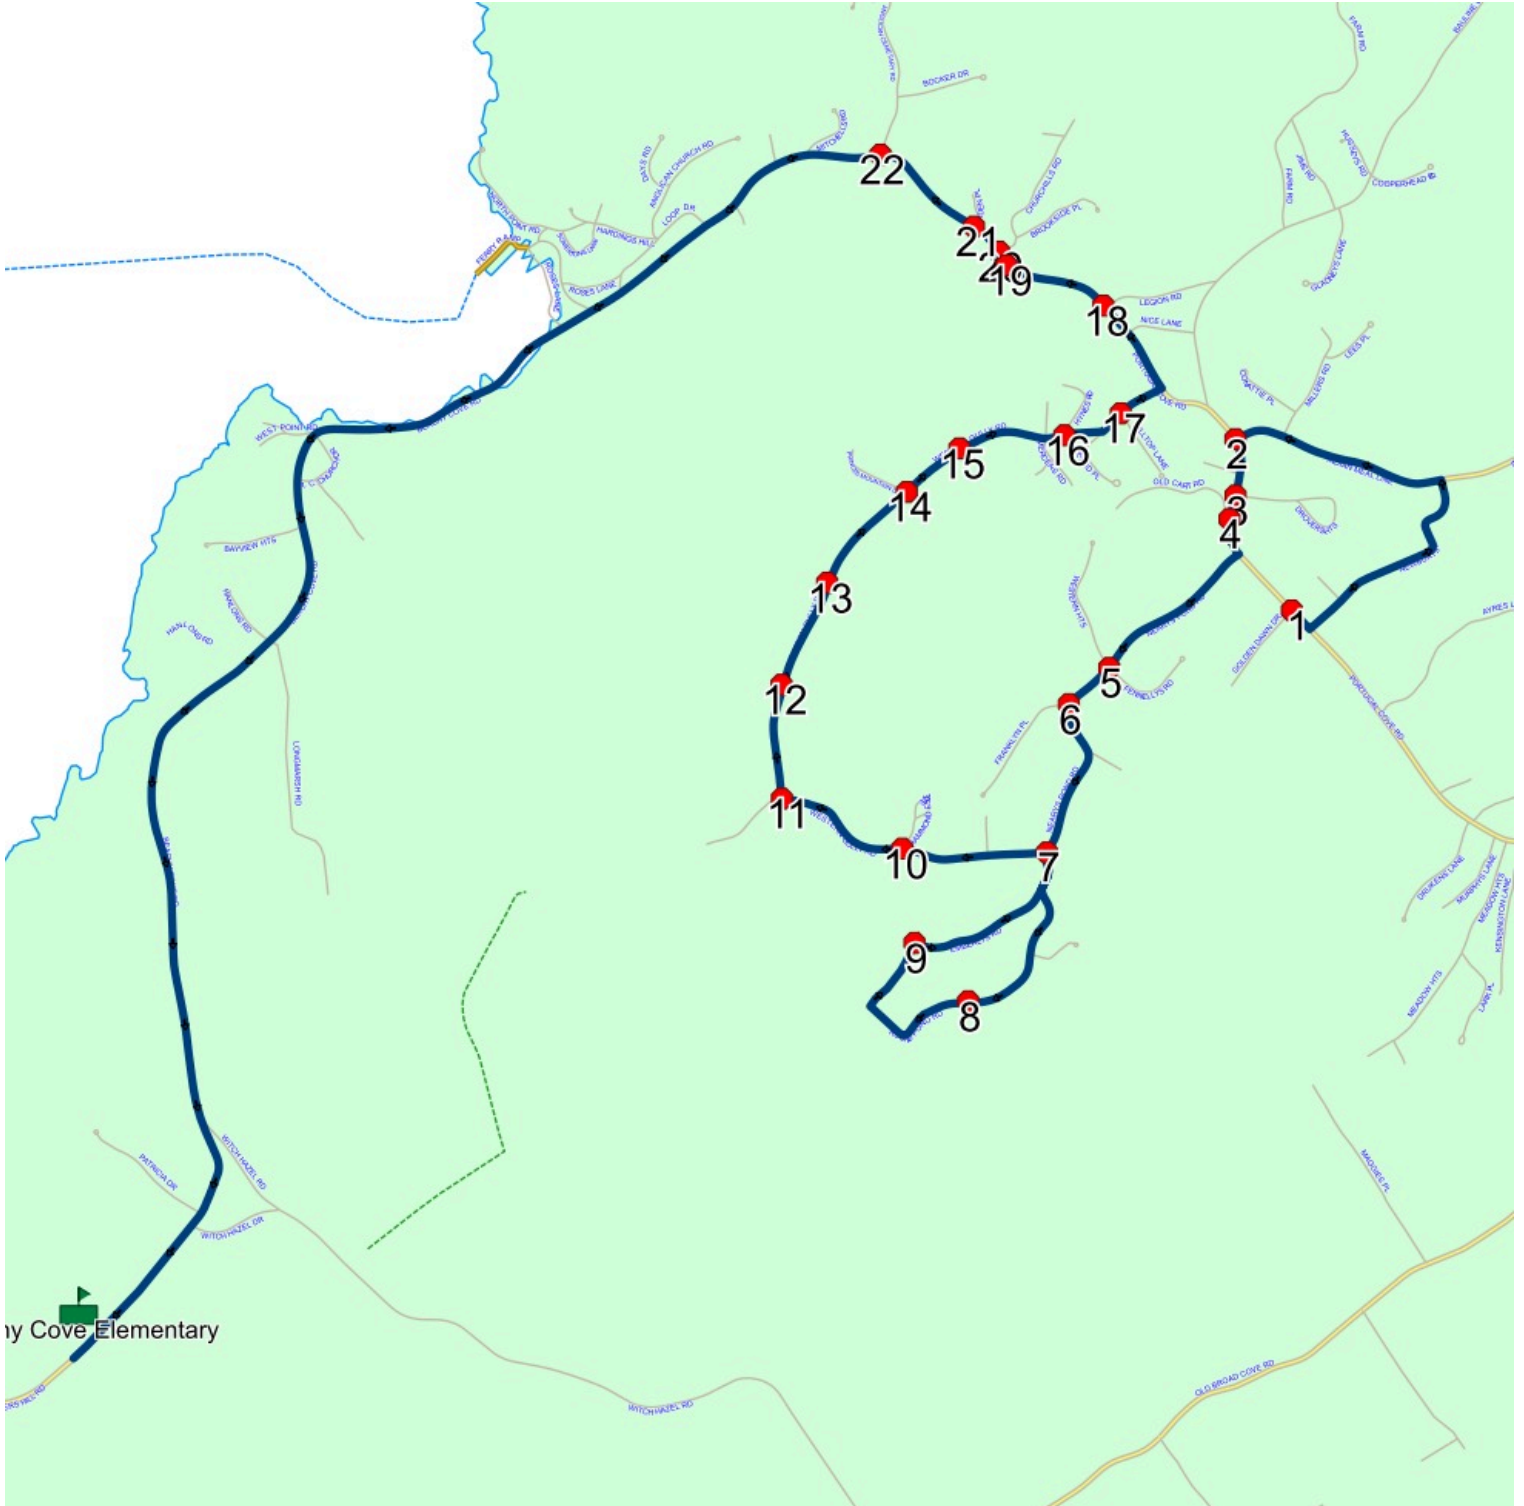

Route: 23-168-3 Run: 23-168-3 AM

Route: 23-168-3

Operator: Executive Taxi Ltd.

Vehicle: 23-168-3

Description:

Schools: Beachy Cove Elementary (320)

Run: 23-168-3 AM

Description:

Schools: Beachy Cove Elementary

#	Arrival	Departure	Description
1		7:43 AM	PORTUGAL COVE RD & GOLDEN DAWN DR; PORTUGAL COVE-ST. PHILIP'S
2		7:46 AM	PORTUGAL COVE RD & INDIAN MEAL LINE
3		7:47 AM	Portugal Cove Rd @ Drovers Hts
4	7:47 AM	7:48 AM	Portugal Cove Rd @ Old Cart Rd
5		7:49 AM	Nearys Pond Rd @ Western Hts
6	7:49 AM	7:50 AM	Nearys Pond Rd @ Franklyn Pl
7	7:50 AM	7:51 AM	Nearys Pond Rd @ Round Pond Rd
8	7:52 AM	7:53 AM	60 ROUND POND RD
9	7:53 AM	7:54 AM	ROUND POND RD & EMBERLYS RD; PORTUGAL COVE-ST. PHILIP'S
10		7:56 AM	Nearys Pond Rd @ Hammond Estate
11		7:56 AM	WESTERN GULLY RD & NEARYS POND RD
12		7:57 AM	#160 Western Gully Rd
13		7:58 AM	126 WESTERN GULLY RD; PORTUGAL COVE-ST PHILIPS; A1M
14		7:59 AM	Western Gully Rd @ Princes Mountain Dr
15		7:59 AM	#68 Western Gully Rd
16		8:00 AM	Western Gully Rd @ Hynes Rd
17		8:01 AM	WESTERN GULLY RD & HILLTOP LANE; PORTUGAL COVE-ST. PHILIP'S
18		8:02 AM	PORTUGAL COVE RD & LEGION RD
19		8:02 AM	1711 PORTUGAL COVE RD (KIDS KAMPUS/KIDKARE)
20	8:02 AM	8:03 AM	Portugal Cove Rd @ Churchills Rd
21		8:03 AM	Portugal Cove Rd @ Jordan Pl
22		8:04 AM	Portugal Cove Rd @ Anglican Cemetery Rd
23	8:10 AM	8:12 AM	Beachy Cove Elementary Driveway

Route: 23-168-3 Run: 23-168-3 AM