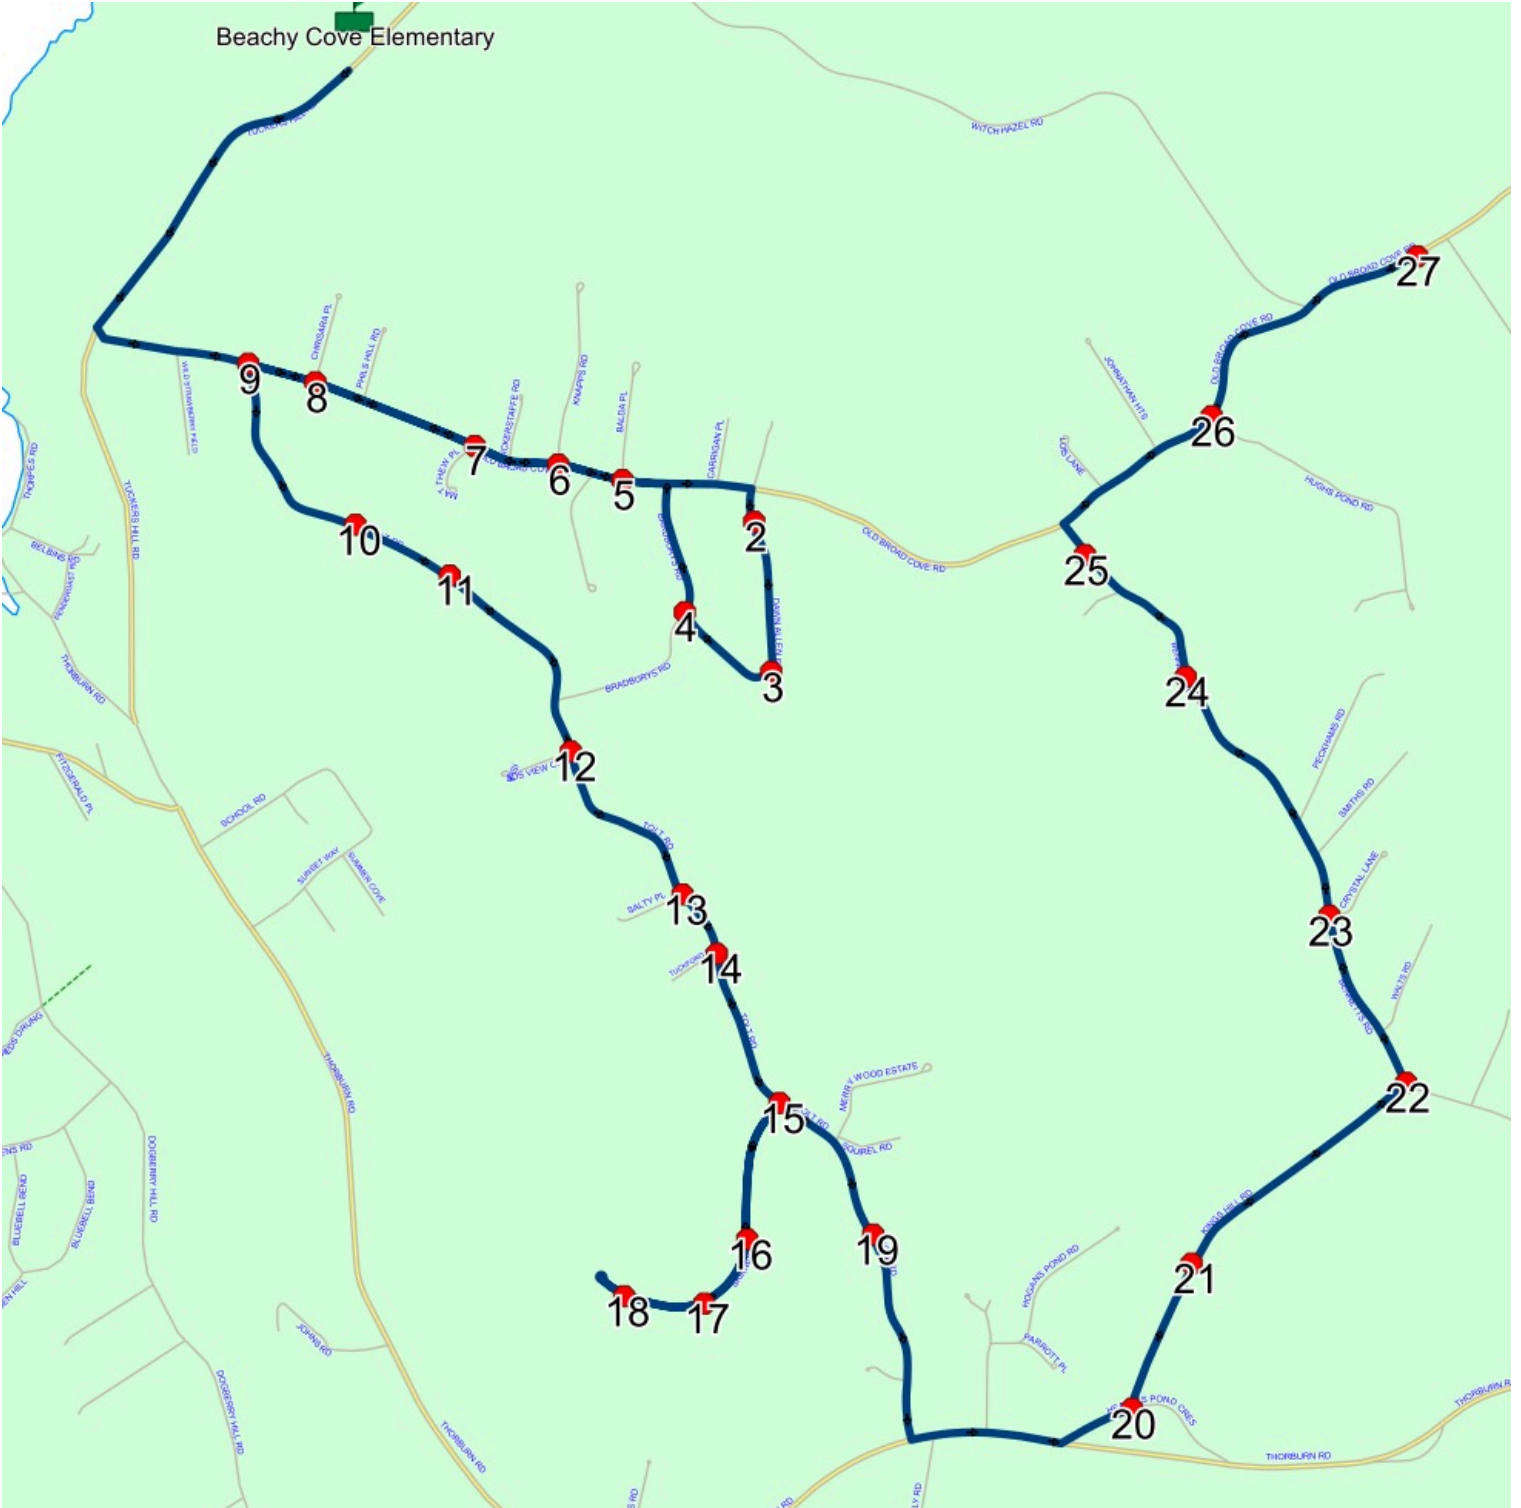

Route: 23-168-5 Run: 23-168-5 PM

Route: 23-168-5

Operator: Executive Taxi Ltd.

Vehicle: 23-168-5

Description:

Schools: Beachy Cove Elementary (320)

Run: 23-168-5 PM

Description:

Schools: Beachy Cove Elementary

#	Arrival	Departure	Description
1	2:35 PM	2:50 PM	Beachy Cove Elementary Driveway
2	2:54 PM	2:55 PM	11 DAWN ALLEN RD (PULL OFF)
3	2:56 PM		47 DAWN ALLEN RD
4	2:56 PM	2:57 PM	Bradburys Rd @ Dawn Allen Rd
5	2:58 PM	2:59 PM	Old Broad Cove Rd @ Balda Pl
6	2:59 PM		Old Broad Cove Rd @ Knapps Rd
7	3:00 PM		OLD BROAD COVE RD & MATTHEW PL
8	3:01 PM		OLD BROAD COVE RD & CHRISARA PL; PORTUGAL COVE-ST. PHILIP'S
9	3:02 PM		OLD BROAD COVE RD & TOLT RD; PORTUGAL COVE-ST. PHILIP'S
10	3:03 PM	3:04 PM	344 TOLT RD; PORTUGAL COVE-ST PHILIPS; A1M
11	3:04 PM	3:05 PM	314 TOLT RD
12	3:06 PM		Tolt Rd @ Island View Cres
13	3:07 PM		TOLT RD & SALTY PL
14	3:07 PM		Tolt Rd @ Tuckford Rd
15	3:08 PM	3:09 PM	Tolt Rd @ Skinners Rd
16	3:09 PM	3:10 PM	#49 Skinners Rd
17	3:10 PM		FRANCES LITTLE FRIENDS DAYCARE - 69 SKINNERS RD; PORTUGAL COVE-ST PHILIPS; A1M
18	3:10 PM	3:11 PM	99 SKINNERS RD; PORTUGAL COVE-ST PHILIPS; A1M
19	3:13 PM		#64 Tolt Rd
20	3:16 PM		KINGS HILL RD; PORTUGAL COVE-ST. PHILIP'S & HEALEYS POND CRES; PORTUGAL COVE-ST. PHILIP'S
21	3:17 PM	3:18 PM	#49 Kings Hill Rd
22	3:19 PM		BENNETTS RD & KINGS HILL RD; PORTUGAL COVE-ST. PHILIP'S
23	3:21 PM		BENNETTS RD & CRYSTAL LANE
24	3:23 PM		277 BENNETTS RD; PORTUGAL COVE-ST PHILIPS; A1M
25	3:23 PM	3:24 PM	327 BENNETTS RD
26	3:25 PM	3:26 PM	Old Broad Cove Rd @ Hughs Pond Rd
27	3:27 PM		337 OLD BROAD COVE RD

Route: 23-168-5 Run: 23-168-5 PM