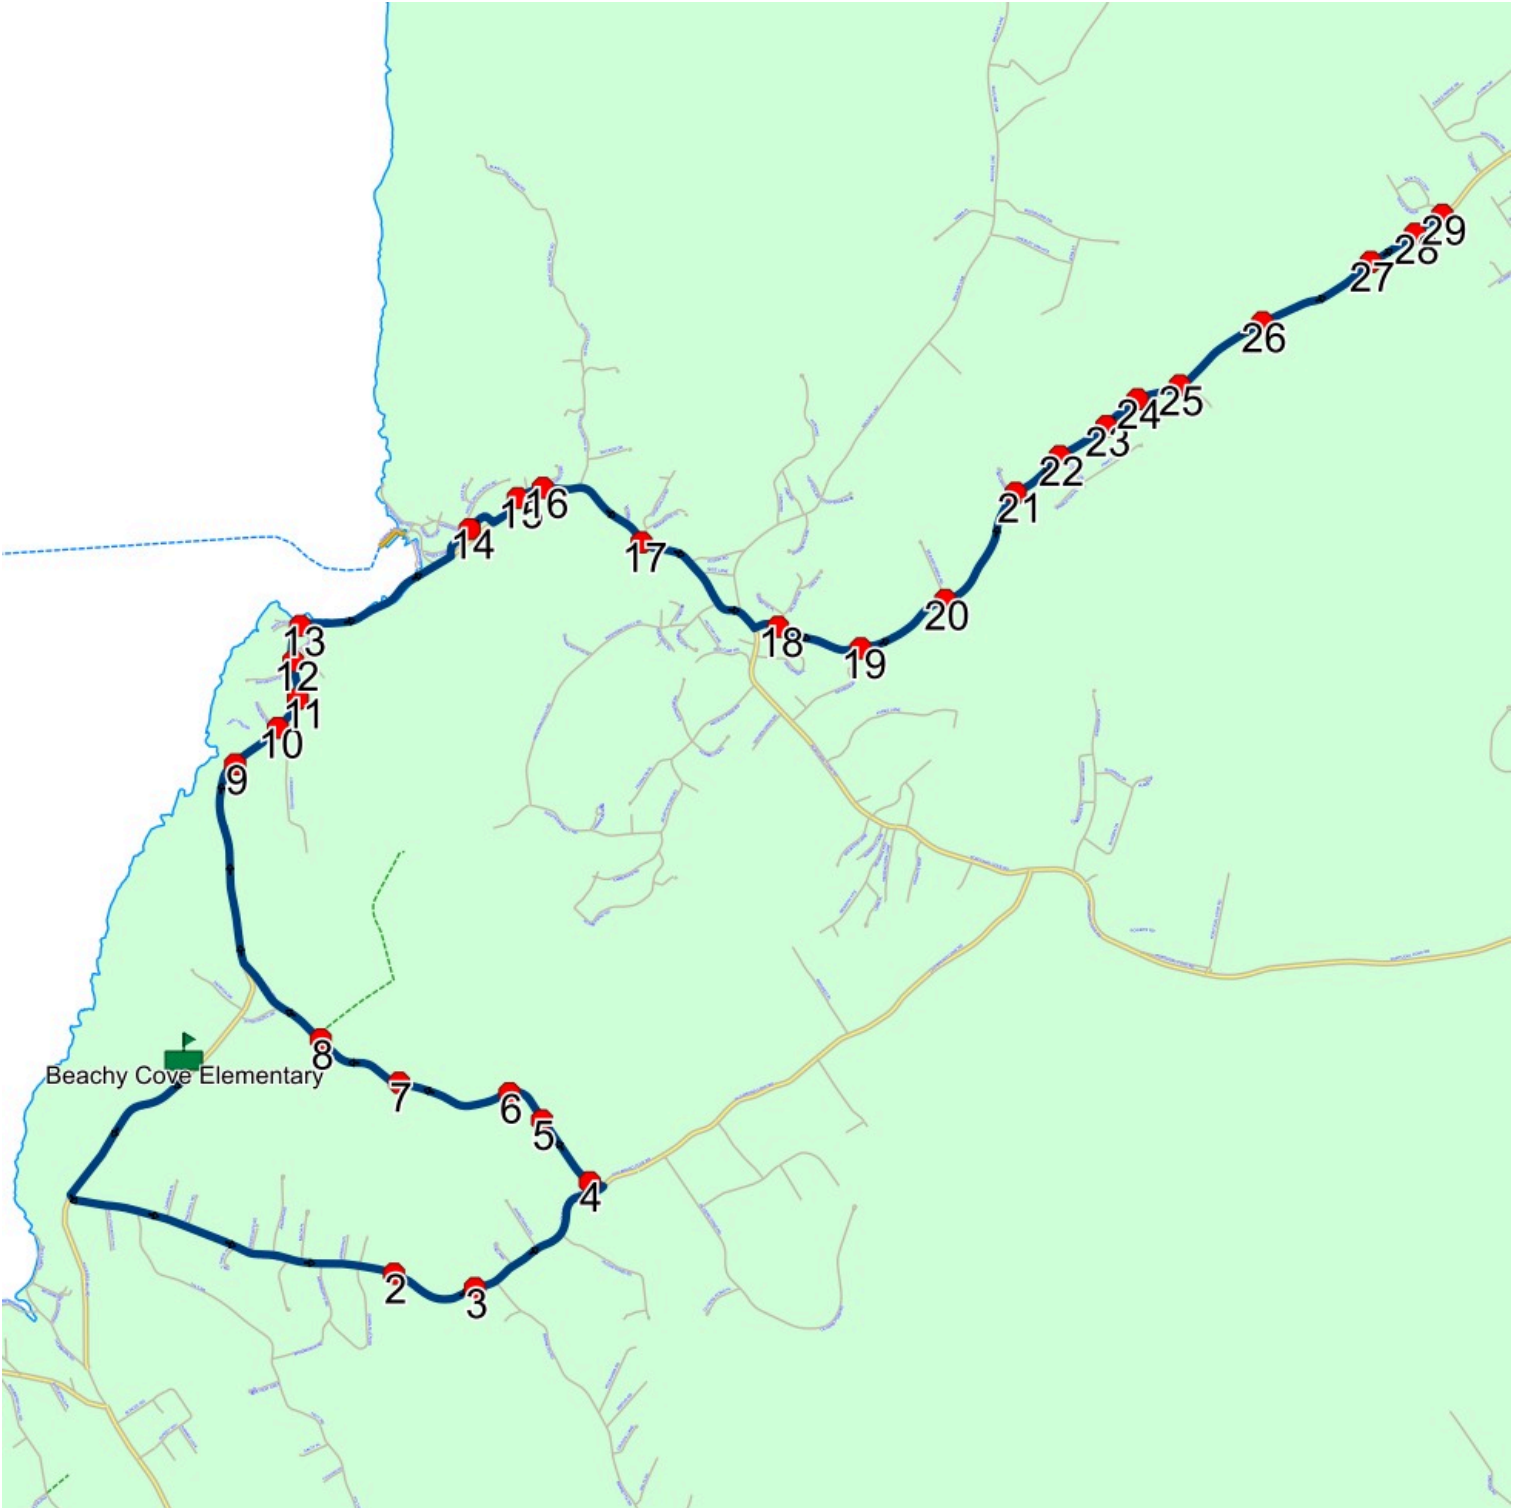

Route: 23-168-2 Run: 23-168-2 AM

## Route: 23-168-2 Run: 23-168-2 PM

Route: 23-168-2

Operator: Executive Taxi Ltd.

Vehicle: 23-168-2

Description:

Schools: Beachy Cove Elementary (320)

Run: 23-168-2 PM

Description:

Schools: Beachy Cove Elementary

#	Arrival	Departure	Description
1	2:35 PM	2:50 PM	Beachy Cove Elementary Driveway
2	2:54 PM		552 OLD BROAD COVE RD
3	2:55 PM		490 OLD BROAD COVE RD
4	2:57 PM	2:58 PM	284 WITCH HAZEL RD; PORTUGAL COVE-ST PHILIPS; A1M
5	2:58 PM	2:59 PM	#234 Witch Hazel Rd
6	2:59 PM		204 WITCH HAZEL RD; PORTUGAL COVE-ST PHILIPS; A1M
7	3:00 PM		131 WITCH HAZEL RD
8	3:01 PM	3:02 PM	69 WITCH HAZEL RD; PORTUGAL COVE-ST PHILIPS; A1M
9	3:04 PM		187 BEACHY COVE RD; PORTUGAL COVE-ST PHILIPS; A1M
10	3:04 PM	3:05 PM	Beachy Cove Rd @ Hanlons Rd
11	3:05 PM	3:06 PM	125 BEACHY COVE RD; PORTUGAL COVE-ST PHILIPS; A1M
12	3:06 PM		#95 Beachy Cove Rd
13	3:06 PM	3:07 PM	Beachy Cove Rd @ West Point Rd
14	3:09 PM	3:10 PM	LOOP DR & ANGLICAN CHURCH RD
15	3:11 PM	3:12 PM	#1836 Portugal Cove Rd
16	3:12 PM	3:13 PM	Beachy Cove Rd @ Mitchells Rd
17	3:13 PM		1711 PORTUGAL COVE RD (KIDS KAMPUS/KIDKARE)
18	3:15 PM	3:16 PM	INDIAN MEAL LINE; PORTUGAL COVE-ST. PHILIP'S & MILLERS RD; PORTUGAL COVE-ST. PHILIP'S
19	3:16 PM	3:17 PM	1059 INDIAN MEAL LINE
20	3:18 PM		Indian Meal Line @ Beaver Creek Rd
21	3:19 PM	3:20 PM	INDIAN MEAL LINE & VOISEYS BROOK RD
22	3:20 PM	3:21 PM	INDIAN MEAL LINE & OLYMPIC DR
23	3:21 PM		#859 Indian Meal Line
24	3:21 PM	3:22 PM	838 INDIAN MEAL LINE; PORTUGAL COVE-ST PHILIPS; A1M
25	3:22 PM		#816 Indian Meal Line
26	3:23 PM		#744 Indian Meal Line
27	3:24 PM	3:25 PM	658 INDIAN MEAL LINE; PORTUGAL COVE-ST PHILIPS; A1K
28	3:25 PM		#623 Indian Meal Line
29	3:26 PM		INDIAN MEAL LINE & GAILS VIEW DR; PORTUGAL COVE-ST. PHILIP'S

Route: 23-168-2 Run: 23-168-2 PM