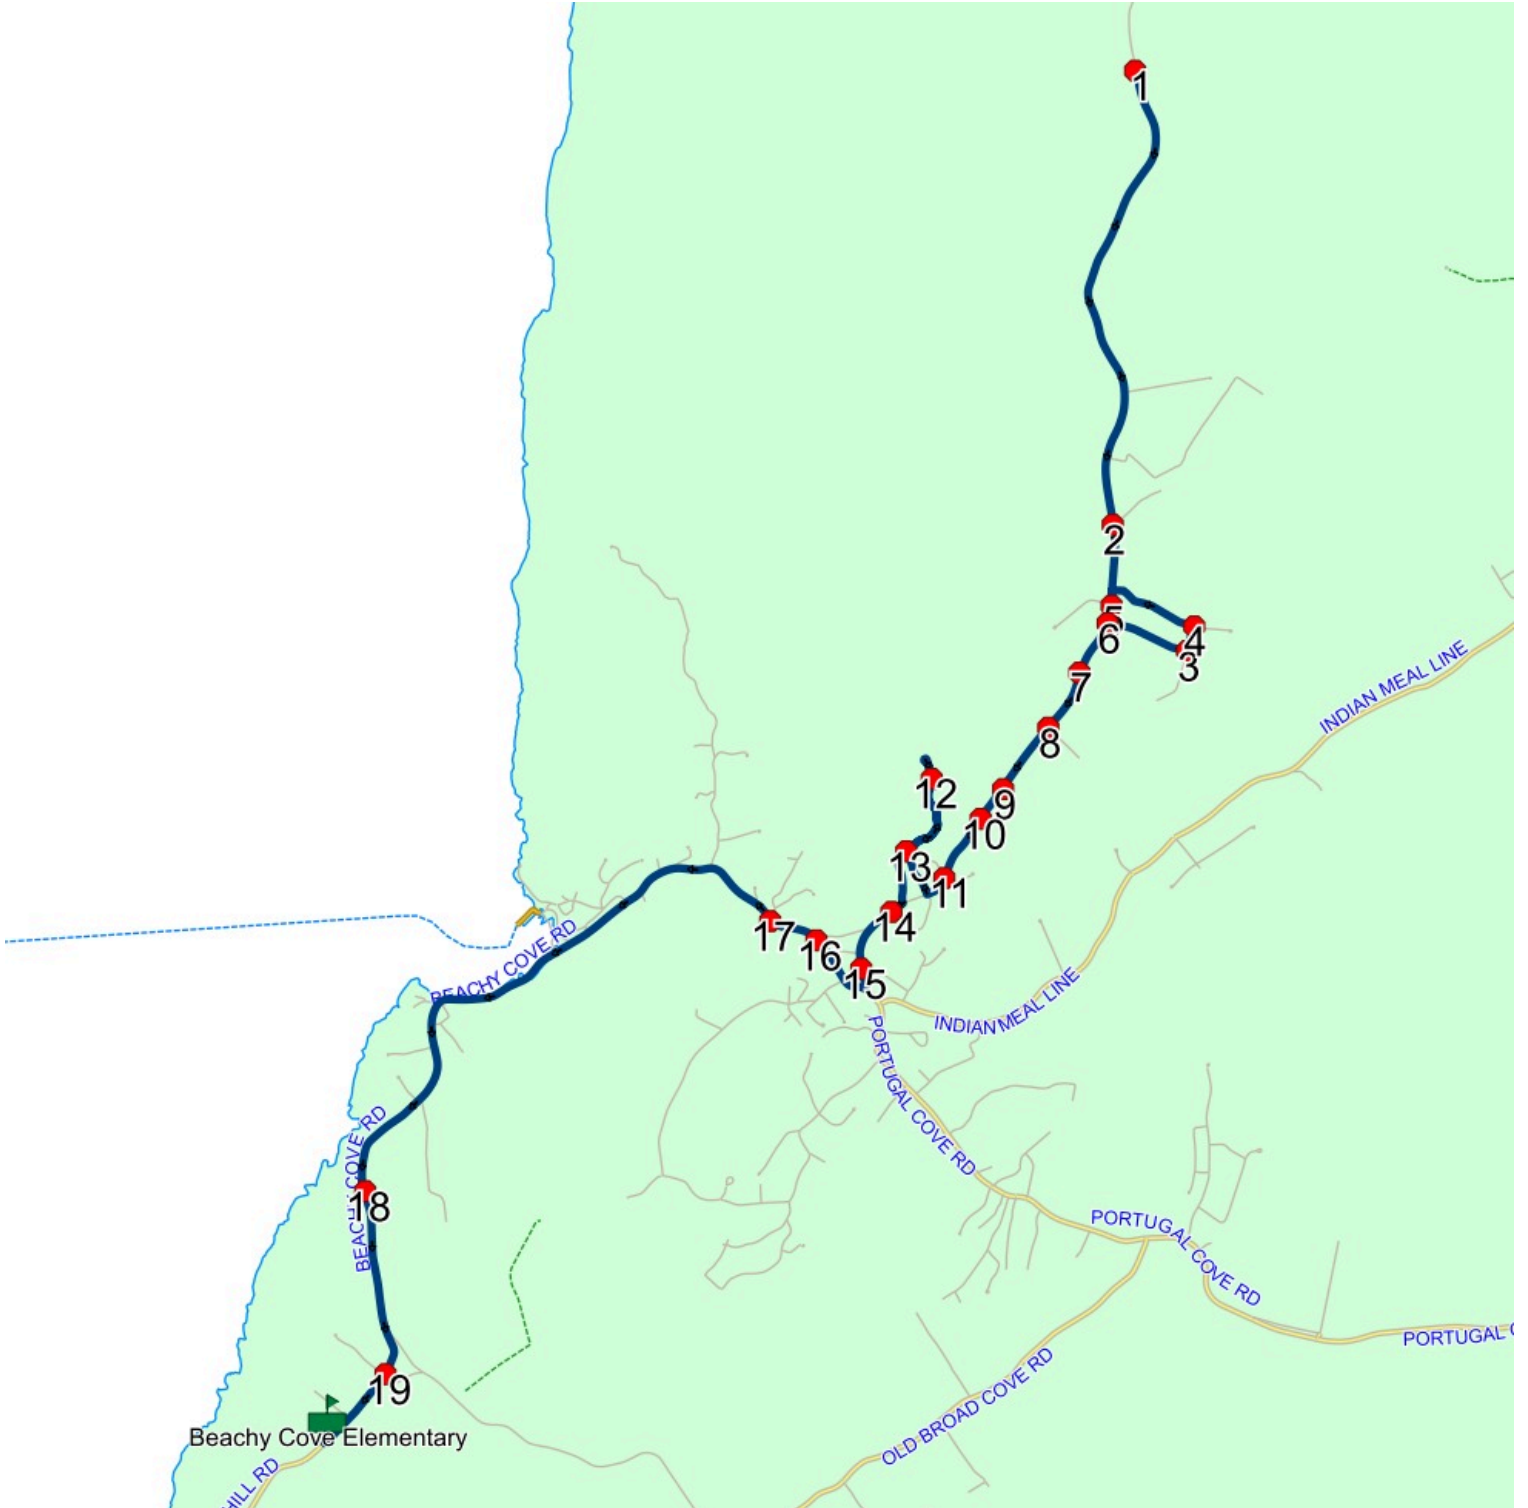

## Route: 23-168-1 Run: 23-168-1 AM

Route: 23-168-1

Operator: Executive Taxi Ltd.

Vehicle: 23-168-1

Description:

Schools: Beachy Cove Elementary (320)

Run: 23-168-1 AM

Schools: Beachy Cove Elementary

#	Arrival	Departure	Description
1	7:39 AM	7:40 AM	#697 Bauline Line
2		7:43 AM	#361 Bauline Line
3	7:45 AM	7:46 AM	CHESLEY VAN HTS & JERA ST
4	7:47 AM	7:48 AM	WOODLAND DR & JERA ST
5	7:50 AM	7:51 AM	BAULINE LINE & HIBBS PL
6		7:51 AM	Bauline Line @ Chesley Van Hts
7	7:51 AM	7:52 AM	283 BAULINE LINE
8	7:52 AM	7:53 AM	BAULINE LINE & AUTUMN VALLEY RD
9		7:53 AM	168 BAULINE LINE
10		7:54 AM	144 BAULINE LINE EXT; PORTUGAL COVE-ST PHILIPS; A1M
11	7:54 AM	7:55 AM	Bauline Line @ Copperhead Rd
12		7:58 AM	90 FARM RD; PORTUGAL COVE-ST PHILIPS; A1M
13		7:59 AM	FARM RD; PORTUGAL COVE-ST. PHILIP'S & JIMS RD; PORTUGAL COVE-ST. PHILIP'S
14		8:00 AM	52 BAULINE LINE EXT; PORTUGAL COVE-ST PHILIPS; A1M
15	8:01 AM	8:02 AM	13 BAULINE LINE
16		8:03 AM	PORTUGAL COVE RD & LEGION RD
17		8:03 AM	1711 PORTUGAL COVE RD (KIDS KAMPUS/KIDKARE) <span style="float: right;">End Date: 2027-03-30</span>
18		8:08 AM	231 BEACHY COVE RD
19		8:09 AM	BEACHY COVE RD & PATRICIA DR; PORTUGAL COVE-ST. PHILIP'S
20	8:10 AM	8:13 AM	Beachy Cove Elementary Driveway

## Route: 23-168-1 Run: 23-168-1 PM

Route: 23-168-1

Operator: Executive Taxi Ltd.

Vehicle: 23-168-1

Description:

Schools: Beachy Cove Elementary (320)

Run: 23-168-1 PM

Schools: Beachy Cove Elementary