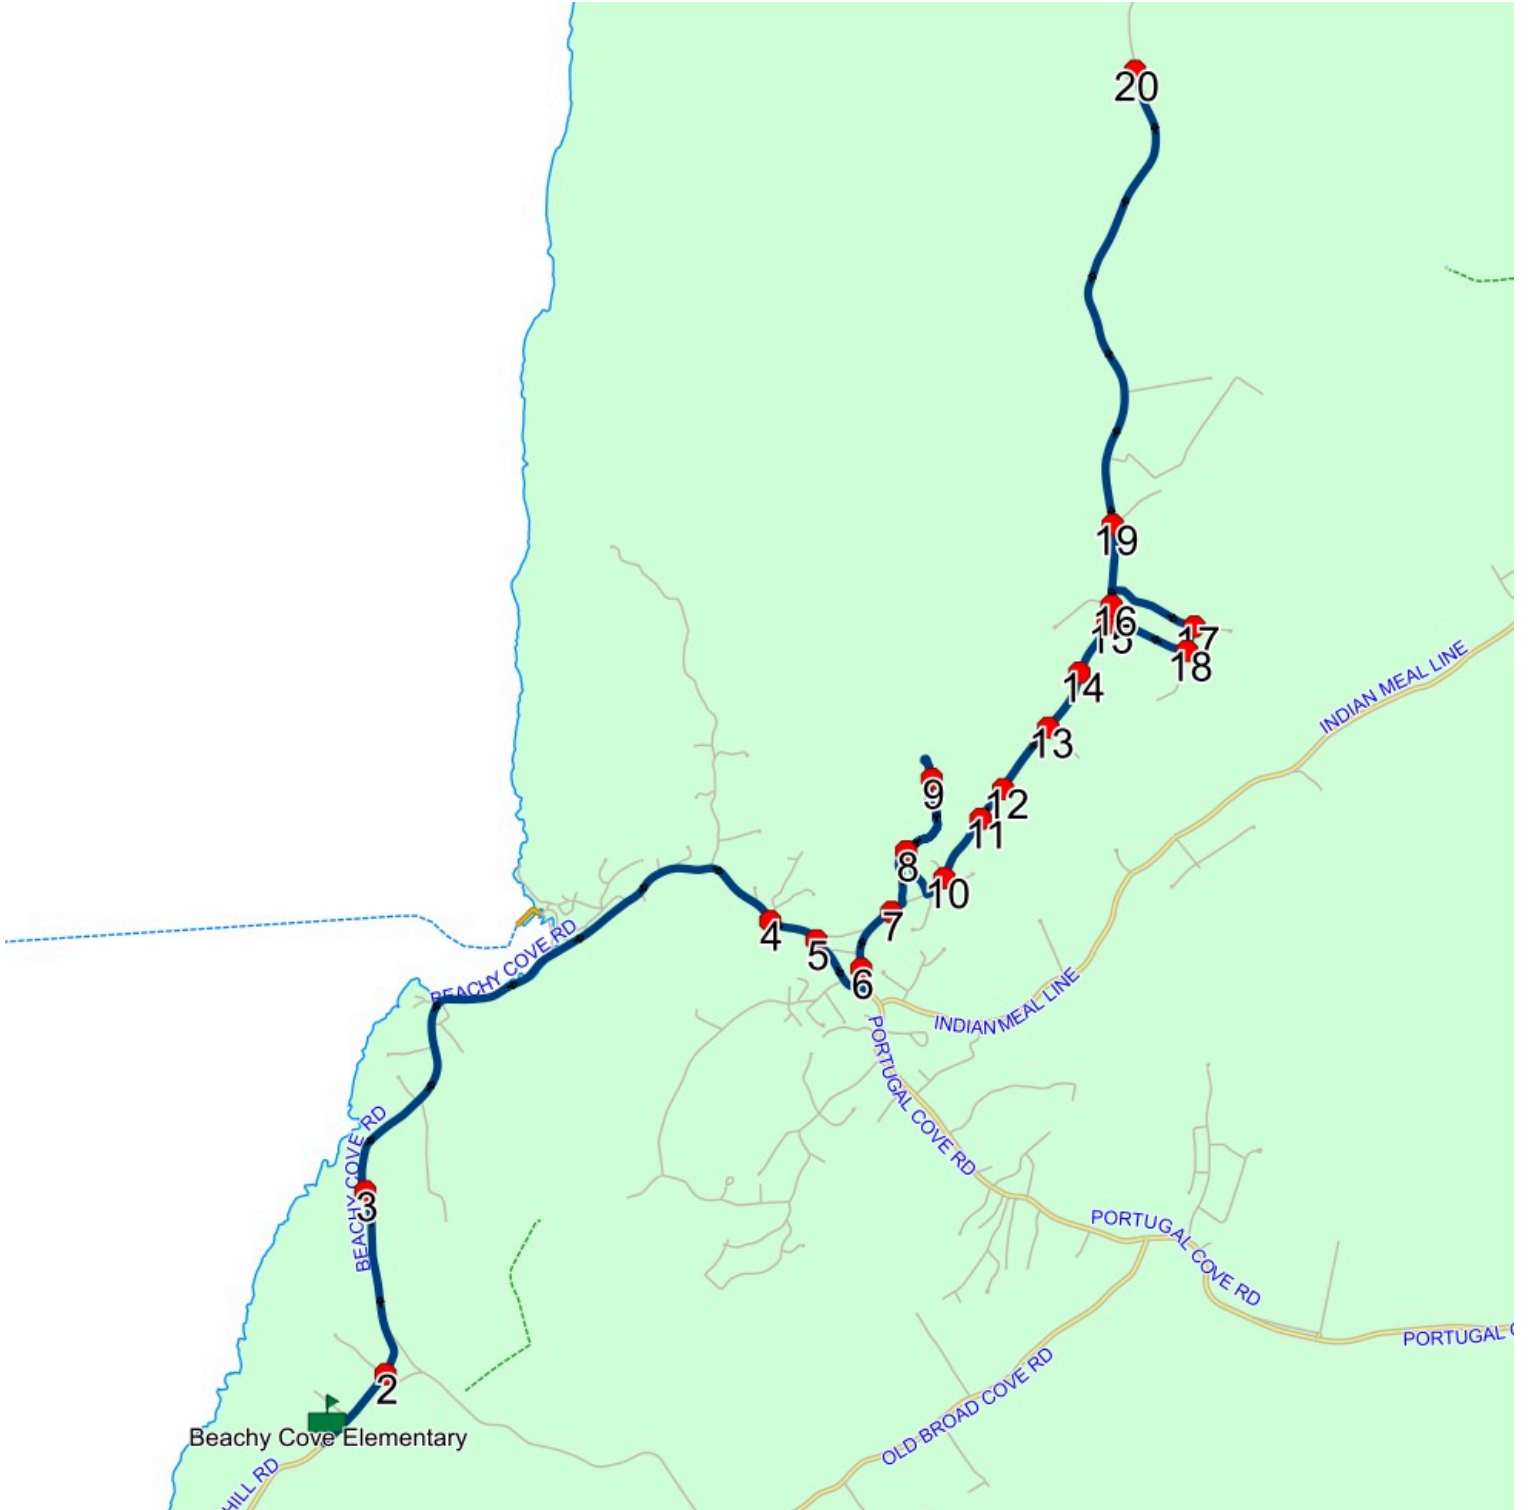

## Route: 23-168-1 Run: 23-168-1 PM

Route: 23-168-1

Operator: Executive Taxi Ltd.

Vehicle: 23-168-1

Description:

Schools: Beachy Cove Elementary (320)

Run: 23-168-1 PM

Schools: Beachy Cove Elementary

#	Arrival	Departure	Description
1	2:35 PM	2:50 PM	Beachy Cove Elementary Driveway
2	2:51 PM		BEACHY COVE RD & PATRICIA DR; PORTUGAL COVE-ST. PHILIP'S
3	2:52 PM		231 BEACHY COVE RD
4	2:57 PM		1711 PORTUGAL COVE RD (KIDS KAMPUS/KIDKARE) <span style="float: right;">End Date: 2027-03-30</span>
5	2:57 PM	2:58 PM	PORTUGAL COVE RD & LEGION RD
6	2:59 PM		13 BAULINE LINE
7	3:00 PM	3:01 PM	52 BAULINE LINE EXT; PORTUGAL COVE-ST PHILIPS; A1M
8	3:02 PM		FARM RD; PORTUGAL COVE-ST. PHILIP'S & JIMS RD; PORTUGAL COVE-ST. PHILIP'S
9	3:03 PM		90 FARM RD; PORTUGAL COVE-ST PHILIPS; A1M
10	3:07 PM		Bauline Line @ Copperhead Rd
11	3:08 PM		144 BAULINE LINE EXT; PORTUGAL COVE-ST PHILIPS; A1M
12	3:09 PM		168 BAULINE LINE
13	3:09 PM	3:10 PM	BAULINE LINE & AUTUMN VALLEY RD
14	3:10 PM	3:11 PM	283 BAULINE LINE
15	3:11 PM	3:12 PM	Bauline Line @ Chesley Van Hts
16	3:12 PM	3:13 PM	BAULINE LINE & HIBBS PL
17	3:14 PM	3:15 PM	WOODLAND DR & JERA ST
18	3:15 PM	3:16 PM	CHESLEY VAN HTS & JERA ST
19	3:18 PM	3:19 PM	#361 Bauline Line
20	3:22 PM		#697 Bauline Line (Turnaround)

## Route: 23-168-2 Run: 23-168-2 AM

Route: 23-168-2

Operator: Executive Taxi Ltd.

Vehicle: 23-168-2

Description:

Schools: Beachy Cove Elementary (320)

Run: 23-168-2 AM

Description: