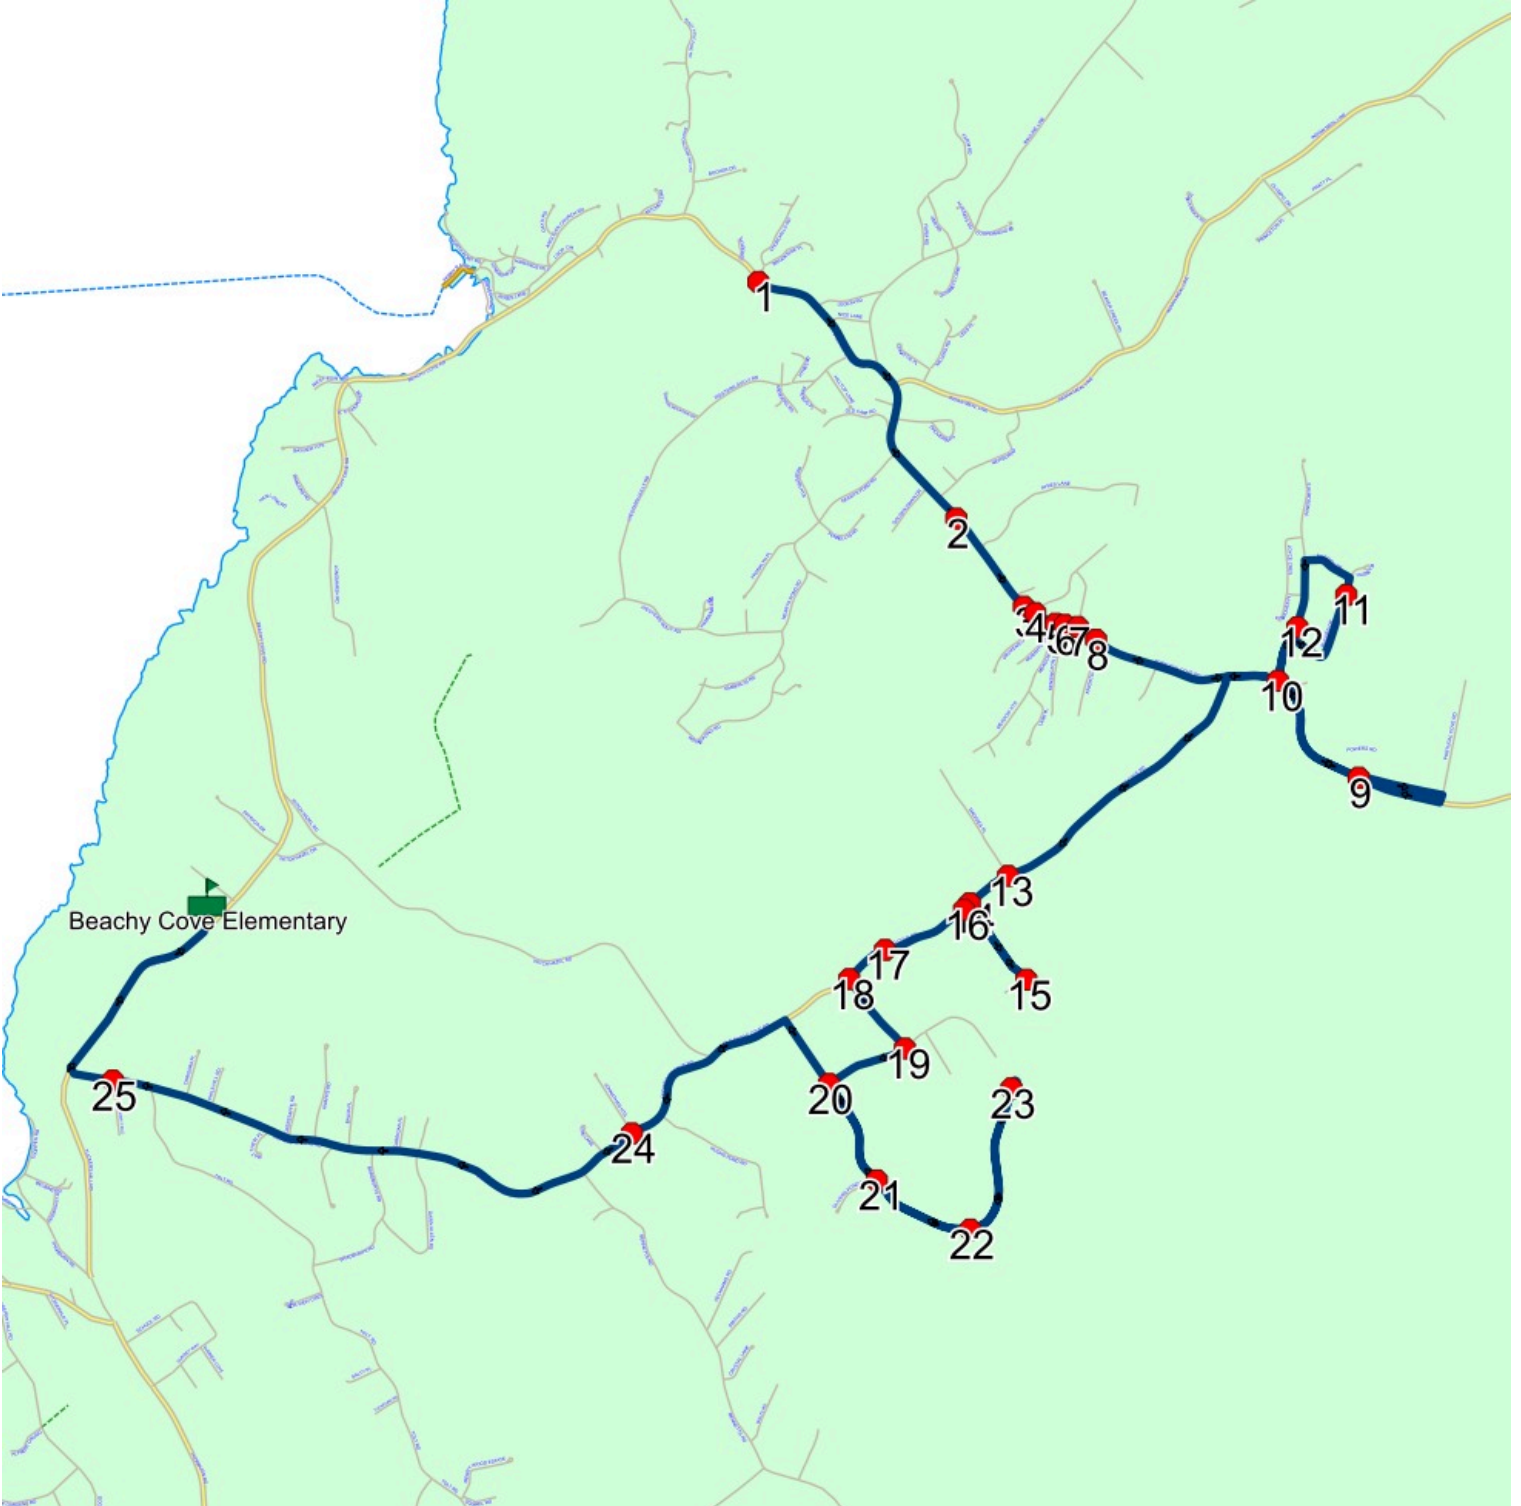

Route: 23-168-4 Run: 23-168-4 AM

Route: 23-168-4

Operator: Executive Taxi Ltd.

Vehicle: 23-168-4

Description:

Schools: Beachy Cove Elementary (320)

Run: 23-168-4 AM

Schools: Beachy Cove Elementary

#	Arrival	Departure	Description
1		7:24 AM	1711 PORTUGAL COVE RD (KIDS KAMPUS/KIDKARE)
2		7:25 AM	#1557 Portugal Cove Rd
3		7:26 AM	#1479 Portugal Cove Rd
4		7:26 AM	PORTUGAL COVE RD & KEELEY LN
5	7:26 AM	7:27 AM	Portugal Cove Rd @ Meadow Hts
6		7:27 AM	PORTUGAL COVE RD & KENSINGTON LANE
7		7:28 AM	PORTUGAL COVE RD & MARIE PL
8	7:28 AM	7:29 AM	PORTUGAL COVE RD & KNIGHTS REST; PORTUGAL COVE-ST. PHILIP'S
9	7:30 AM	7:31 AM	PORTUGAL COVE RD & POWERS RD
10		7:33 AM	PORTUGAL COVE RD & WINDSOR HTS
11	7:35 AM	7:36 AM	66 BUGDEN DR; PORTUGAL COVE-ST PHILIPS; A1M
12		7:38 AM	#38 Windsor Hts
13	7:41 AM	7:42 AM	Old Broad Cove Rd @ Maggies Pl
14	7:42 AM	7:43 AM	OLD BROAD COVE RD & SPARTA PL
15		7:44 AM	SPARTA PL & ANCHOR PL
16		7:48 AM	193 OLD BROAD COVE RD
17		7:49 AM	248 OLD BROAD COVE RD
18		7:50 AM	OLD BROAD COVE RD & PRINCE GEORGE DR
19	7:51 AM	7:52 AM	PEGGY DEANE DR & PRINCE GEORGE DR
20	7:53 AM	7:54 AM	OLIVERS POND RD & PEGGY DEANE DR
21		7:55 AM	OLIVERS POND RD & OLIVERS POND PL; PORTUGAL COVE-ST. PHILIP'S
22		7:56 AM	178 OLIVERS POND RD
23		7:58 AM	253 OLIVERS POND RD
24	8:04 AM	8:05 AM	OLD BROAD COVE RD & JOHNATHAN HTS
25		8:08 AM	OLD BROAD COVE RD & WILD STRAWBERRY FIELD
26	8:10 AM	8:13 AM	Beachy Cove Elementary Driveway

Route: 23-168-4 Run: 23-168-4 AM