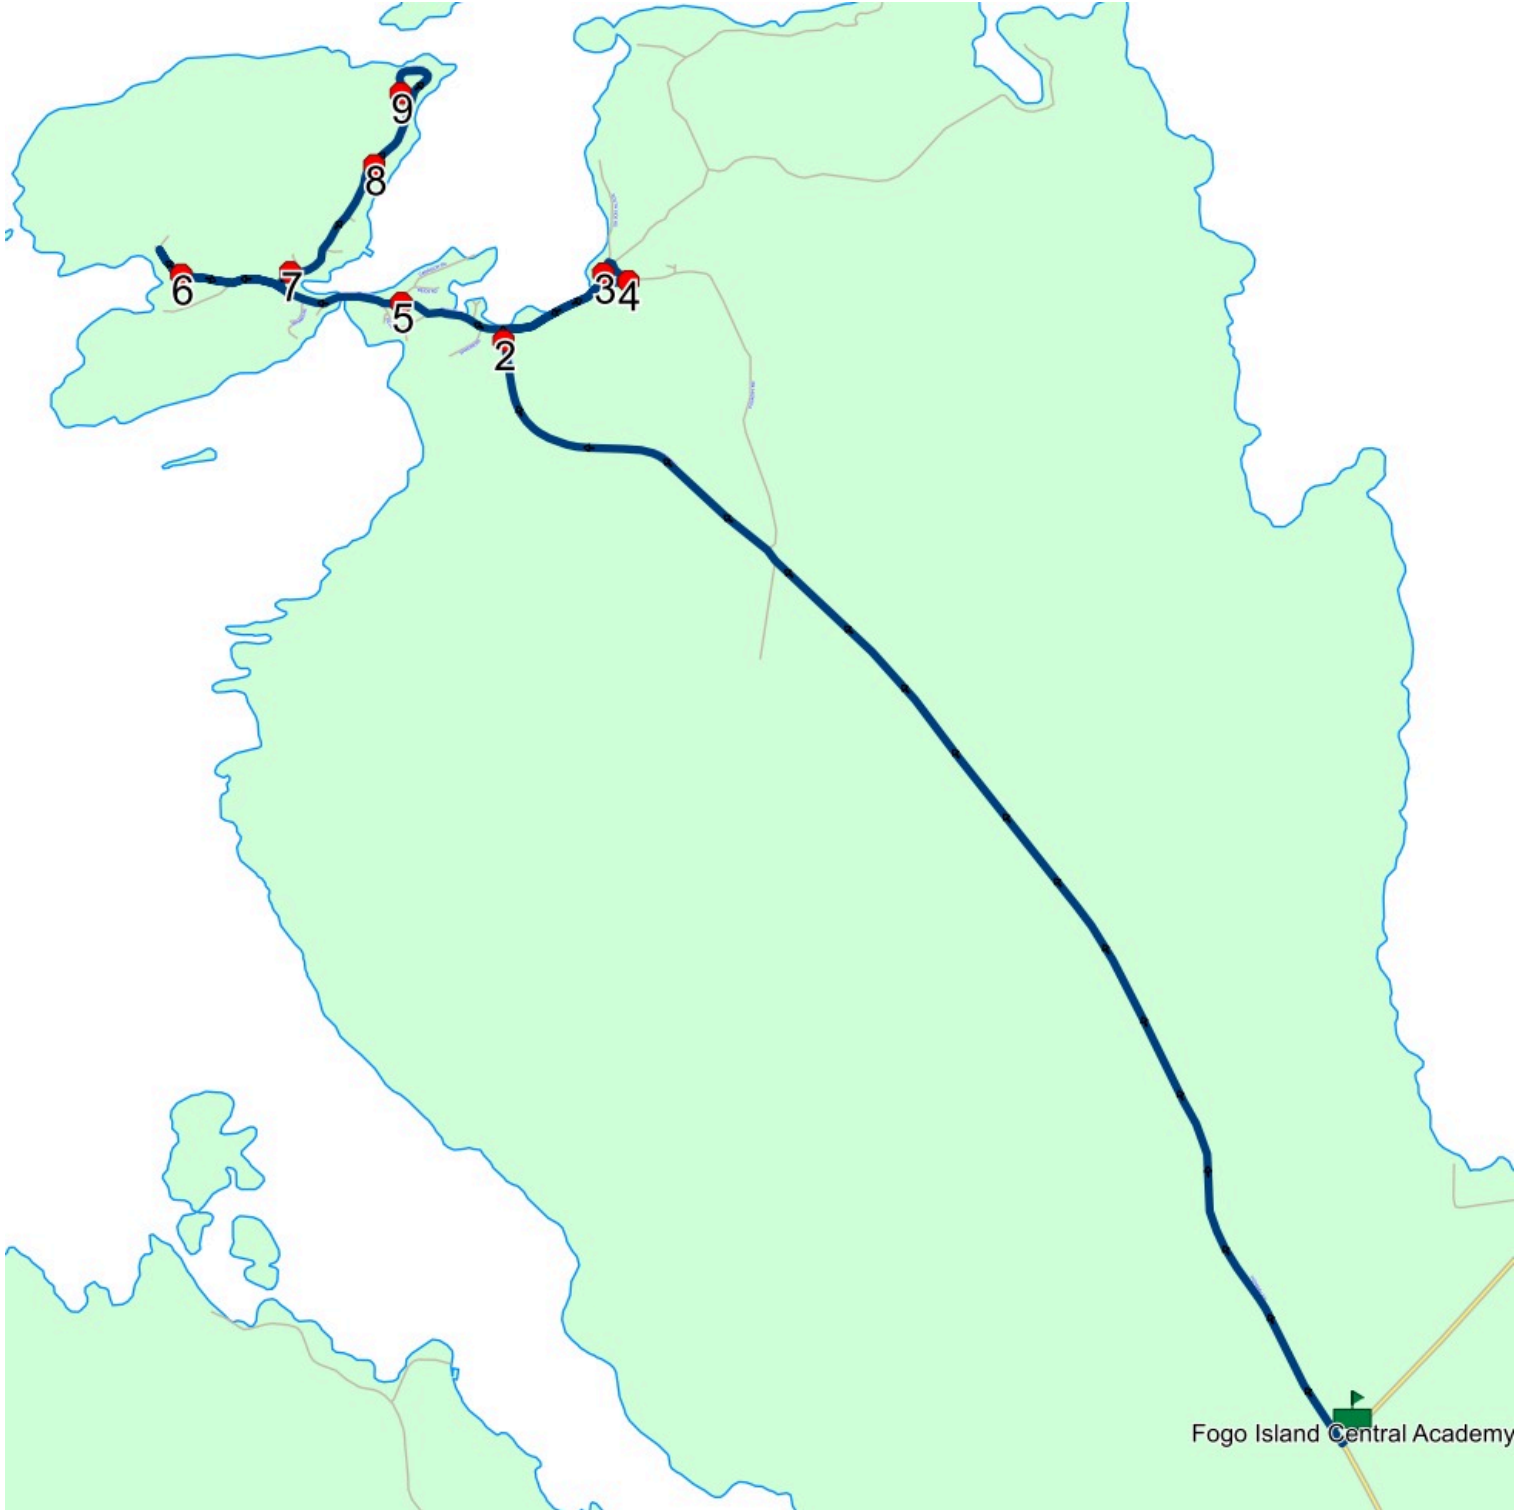

Route: FG 05 Run: FICA 05 PM

Route: FG 05 Operator: Gov (Fogo)

Vehicle: 309-14

Description:

Schools: Fogo Island Central Academy (414)

Run: FICA 05 PM

Description:

Schools: Fogo Island Central Academy

#	Arrival	Departure	Description
1	2:55 PM	3:10 PM	Fogo Island Central Academy
2	3:17 PM		CJ STORE
3	3:19 PM	3:20 PM	146 MAIN ST
4	3:21 PM	3:22 PM	19 COUNTRY RD
5	3:25 PM	3:26 PM	39 MAIN ST; FOGO; A0G
6	3:29 PM		27 SARGENTS RD
7	3:32 PM	3:33 PM	2 NORTH SHORE RD; FOGO; A0G
8	3:35 PM		43 NORTH SHORE RD
9	3:37 PM	3:38 PM	99 NORTH SHORE RD

Route: FG 05 Run: FICA 05 PM