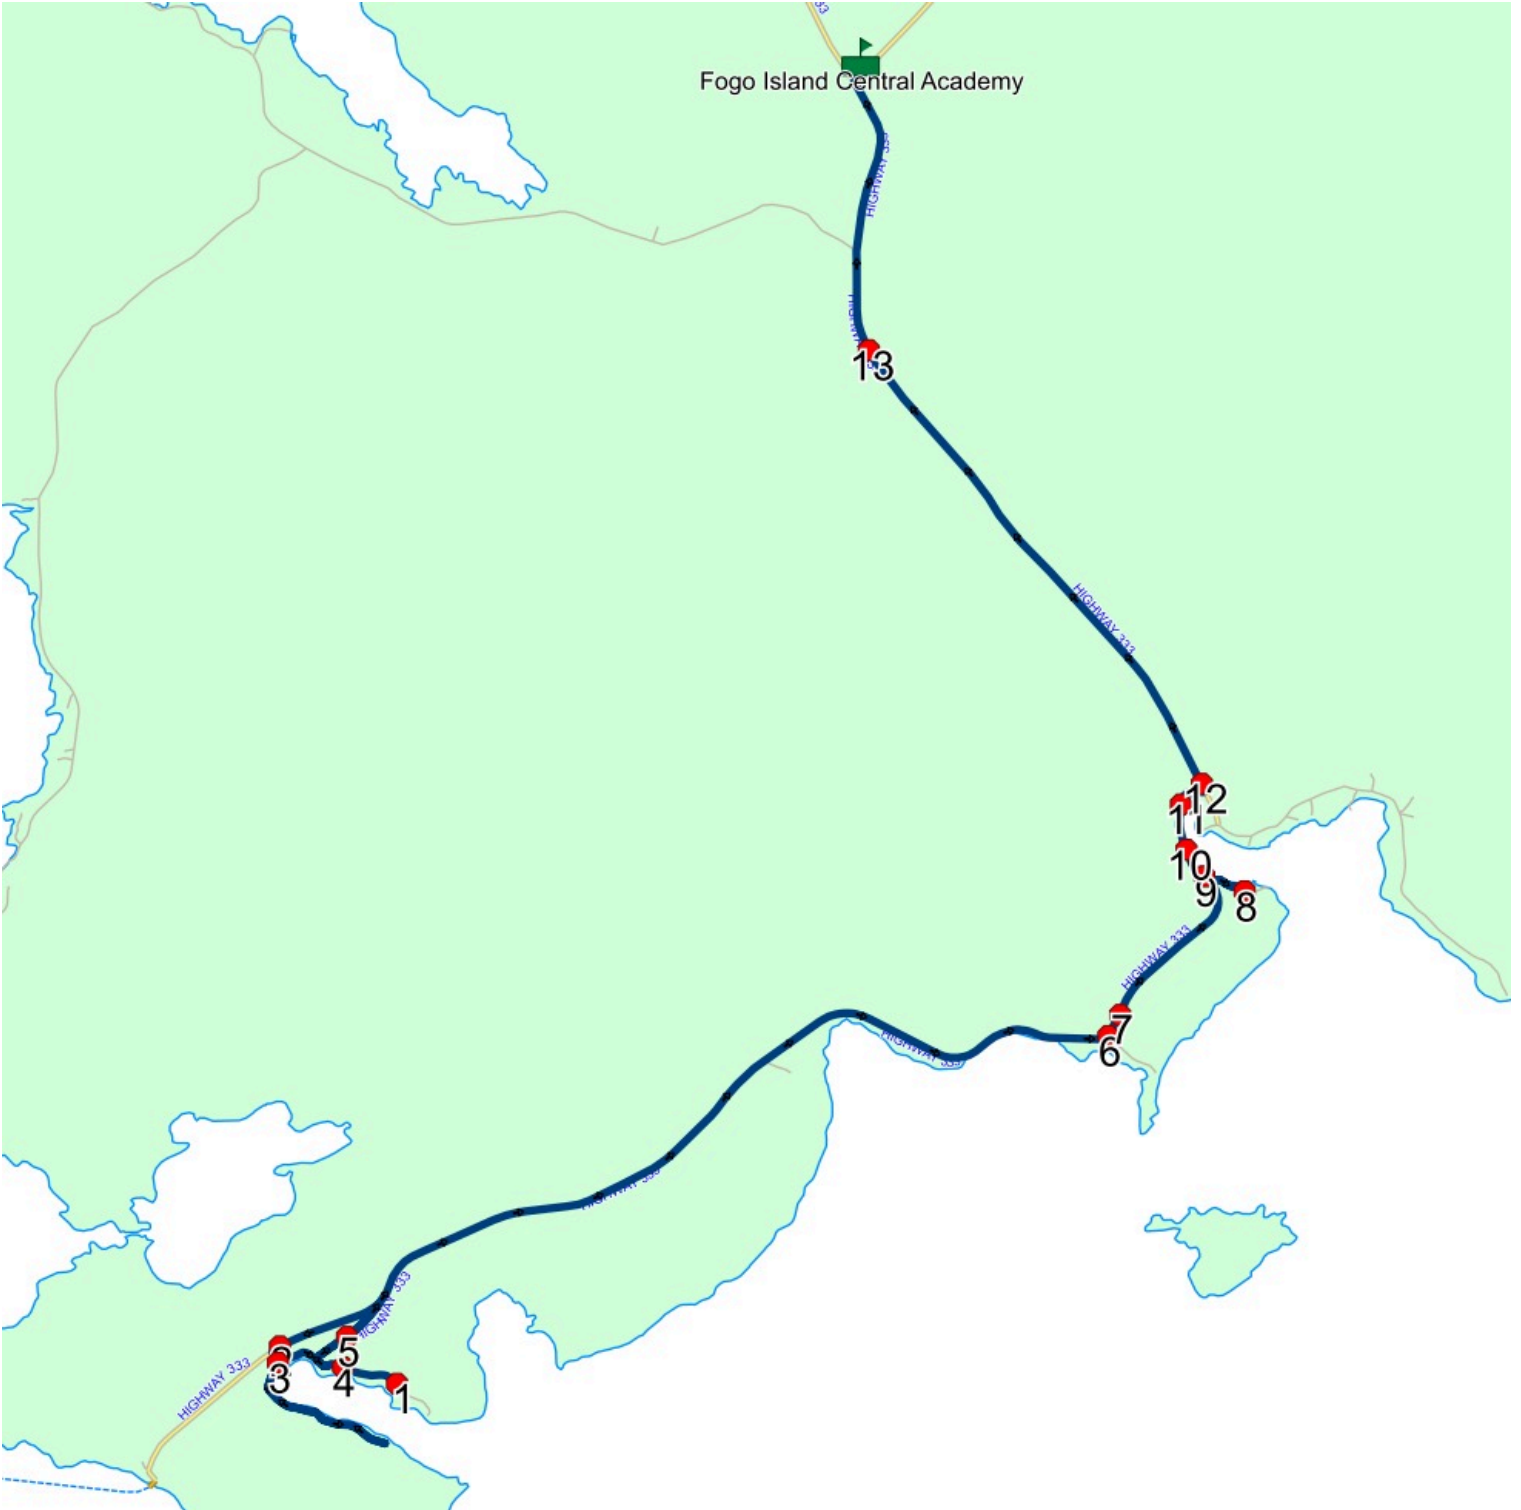

Route: FG 04 Run: FICA 04 AM

Route: FG 04

Operator: Gov (Fogo)

Vehicle: 308-14

Description:

Schools: Fogo Island Central Academy (414)

Run: FICA 04 AM

Schools: Fogo Island Central Academy

#	Arrival	Departure	Description
1	8:00 AM	8:01 AM	50 STAG HARBOUR RD N; STAG HARBOUR; A0G
2	8:05 AM	8:06 AM	89 MAN O WAR COVE RD
3		8:14 AM	16 STAG HARBOUR RD S; STAG HARBOUR; A0G
4		8:16 AM	17 STAG HARBOUR RD N; STAG HARBOUR; A0G
5		8:17 AM	12 STAG HARBOUR HILL RD; STAG HARBOUR; A0G
6		8:24 AM	HIGHWAY 333; SELDOM-LITTLE SELDOM & PENNEYS LANE; SELDOM-LITTLE SELDOM
7		8:25 AM	92 NECK RD; SELDOM-LITTLE SELDOM; A0G
8		8:28 AM	81 HARBOUR DR; SELDOM-LITTLE SELDOM; A0G
9	8:29 AM	8:30 AM	60 HARBOUR DR - SELDOM
10	8:30 AM	8:31 AM	33 HARBOUR DR - SELDOM
11	8:31 AM	8:32 AM	14 HARBOUR DR - SELDOM
12		8:33 AM	217 MAIN ST; SELDOM-LITTLE SELDOM; A0G
13		8:37 AM	SCOTTS HILL RD; FOGO ISLAND CENTRAL & HIGHWAY 333; FOGO ISLAND REGION
14	8:40 AM	8:41 AM	Fogo Island Central Academy

Route: FG 04 Run: FICA 04 AM