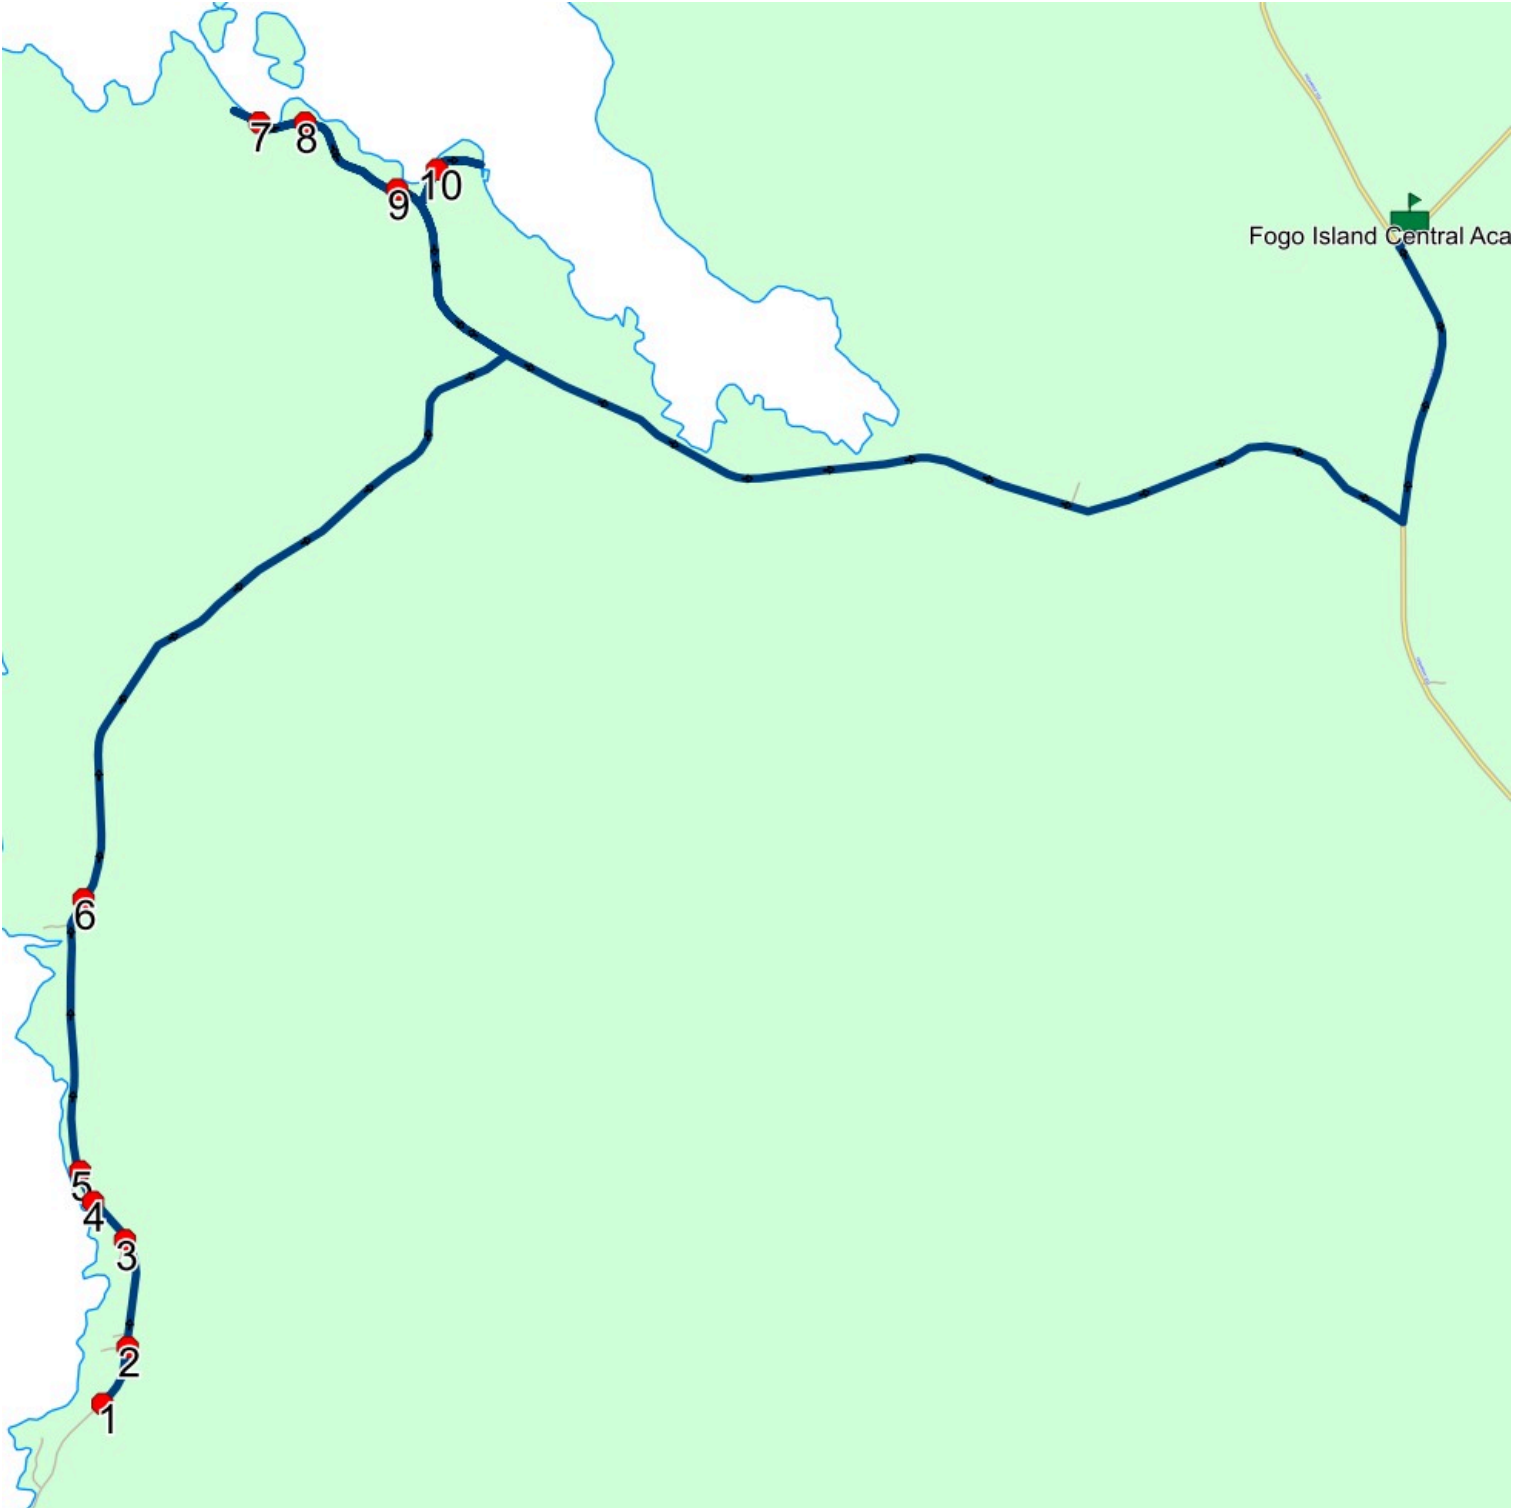

Route: FG 07 Run: FICA 07 AM

Route: FG 07 Operator: Gov (Fogo)

Vehicle: 488-24

Description:

Schools: Fogo Island Central Academy (414)

Run: FICA 07 AM

Description:

Schools: Fogo Island Central Academy

#	Arrival	Departure	Description	
1	8:03 AM	8:04 AM	45 HARBOUR VIEW DR; ISLAND HARBOUR; A0G	Effective: 2025-10-22
2		8:04 AM	61 HARBOUR VIEW DR	Effective: 2025-10-22 End Date: 2026-06-30
3		8:05 AM	96 HARBOUR VIEW DR	Effective: 2025-10-22
4	8:05 AM	8:06 AM	108 HARBOUR VIEW DR; ISLAND HARBOUR; A0G	Effective: 2025-10-22 End Date: 2026-06-30
5		8:06 AM	115 HARBOUR VIEW DR; ISLAND HARBOUR; A0G	Effective: 2025-10-22
6		8:08 AM	176 HARBOURVIEW DR	Effective: 2025-10-22
7		8:19 AM	10 MAIN RD; DEEP BAY; A0G	Effective: 2025-10-22
8		8:20 AM	26 MAIN RD; DEEP BAY; A0G	Effective: 2025-10-22
9		8:21 AM	66 MAIN RD, DEEP BAY	Effective: 2025-10-22
10		8:26 AM	Foxes Cove Road	Effective: 2025-10-22
11	8:40 AM	8:41 AM	Fogo Island Central Academy	Effective: 2025-10-22

Route: FG 07 Run: FICA 07 AM