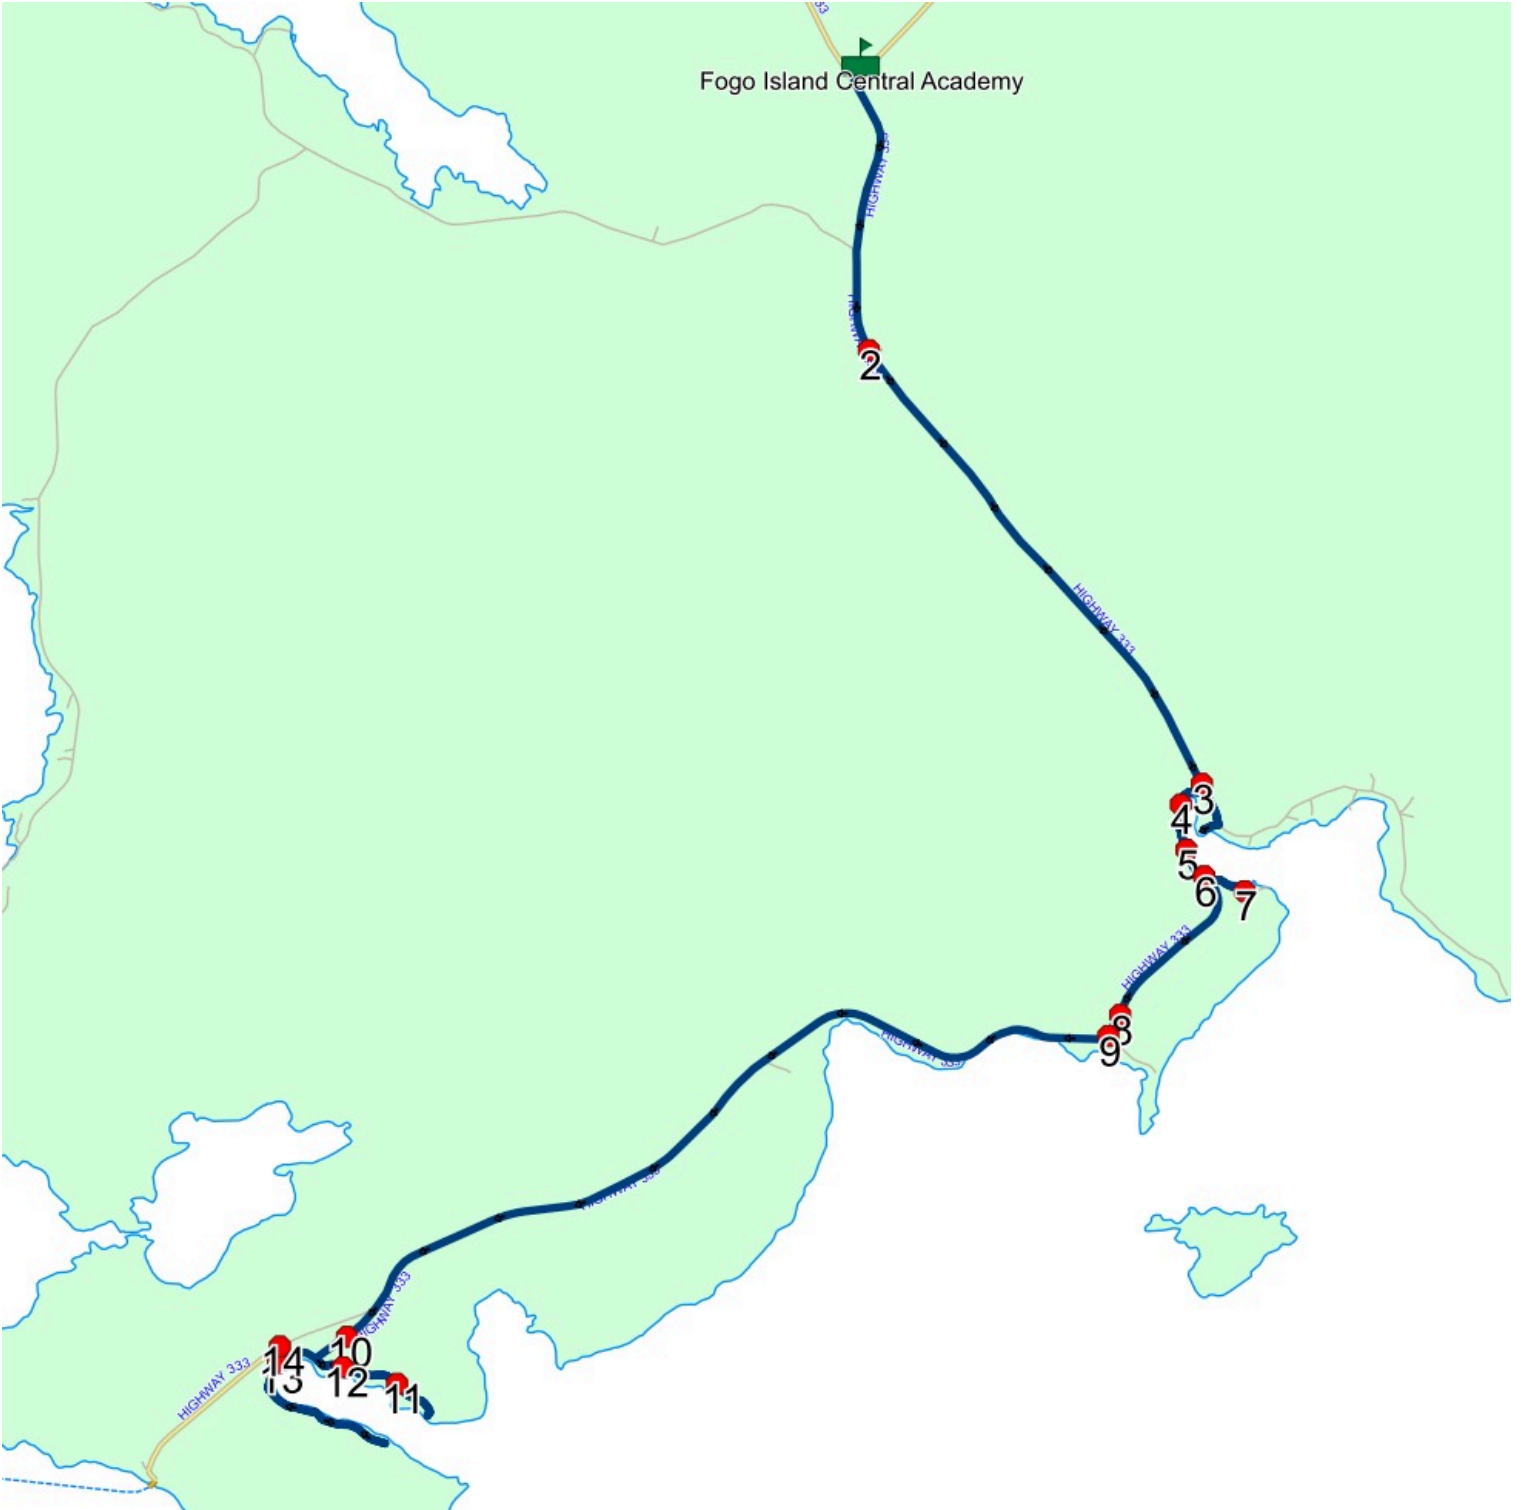

Route: FG 04 Run: FICA 04 PM

Route: FG 04

Operator: Gov (Fogo)

Vehicle: 308-14

Description:

Schools: Fogo Island Central Academy (414)

Run: FICA 04 PM

Schools: Fogo Island Central Academy

#	Arrival	Departure	Description
1	2:55 PM	3:10 PM	Fogo Island Central Academy
2	3:13 PM		SCOTT'S HILL RD; FOGO ISLAND CENTRAL & HIGHWAY 333; FOGO ISLAND REGION
3	3:17 PM	3:18 PM	217 MAIN ST; SELDOM-LITTLE SELDOM; A0G
4	3:22 PM		14 HARBOUR DR - SELDOM
5	3:29 PM		33 HARBOUR DR - SELDOM
6	3:29 PM	3:30 PM	60 HARBOUR DR - SELDOM
7	3:31 PM	3:32 PM	81 HARBOUR DR; SELDOM-LITTLE SELDOM; A0G
8	3:35 PM		92 NECK RD; SELDOM-LITTLE SELDOM; A0G
9	3:35 PM	3:36 PM	HIGHWAY 333; SELDOM-LITTLE SELDOM & PENNEYS LANE; SELDOM-LITTLE SELDOM
10	3:43 PM	3:44 PM	12 STAG HARBOUR HILL RD; STAG HARBOUR; A0G
11	3:46 PM		50 STAG HARBOUR RD N; STAG HARBOUR; A0G
12	3:51 PM		17 STAG HARBOUR RD N; STAG HARBOUR; A0G
13	3:52 PM	3:53 PM	16 STAG HARBOUR RD S; STAG HARBOUR; A0G
14	4:01 PM	4:02 PM	89 MAN O WAR COVE RD

Route: FG 04 Run: FICA 04 PM