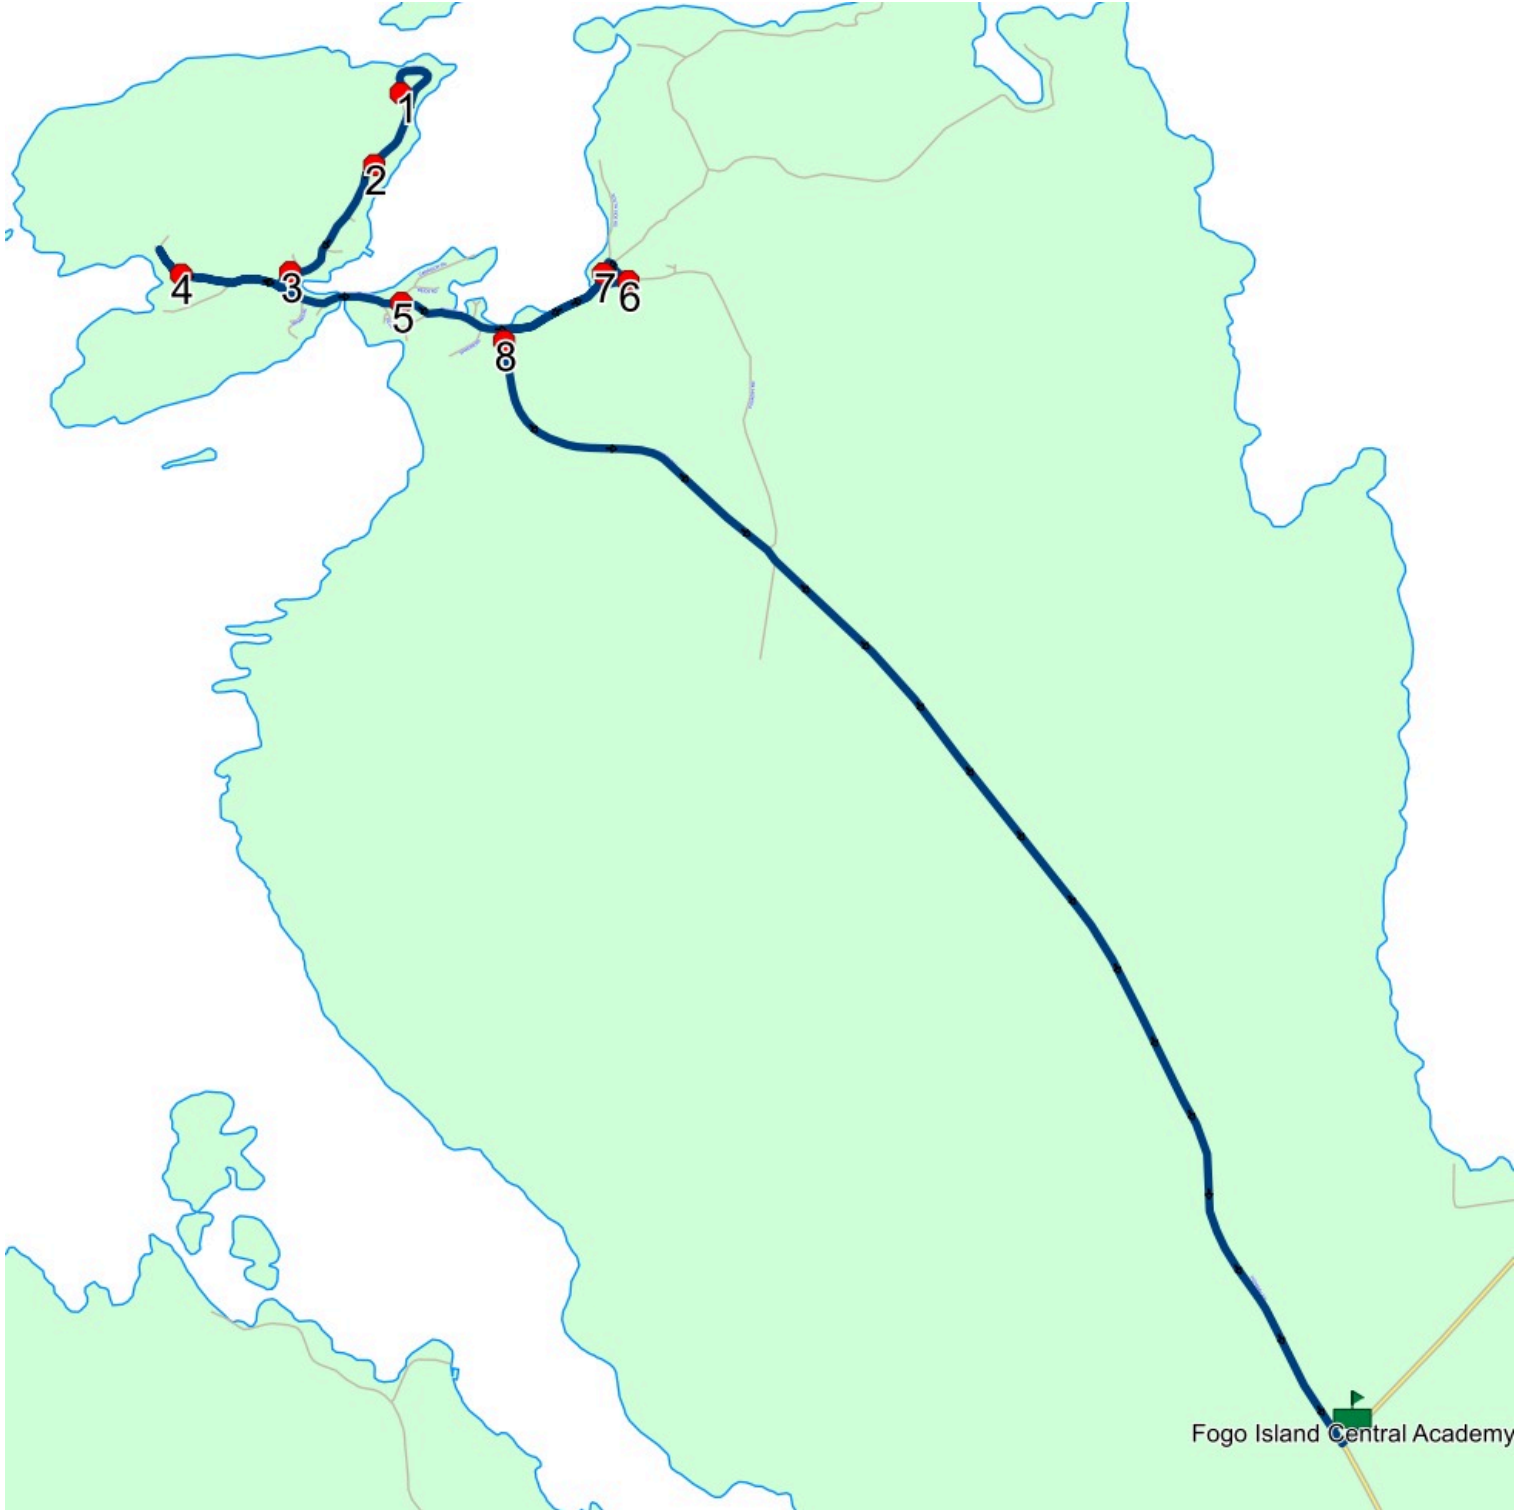

Route: FG 05 Run: FICA 05 AM

Route: FG 05 **Operator:** Gov (Fogo)
Vehicle: 309-14
Description:
Schools: Fogo Island Central Academy (414)

Run: FICA 05 AM **Description:**
Schools: Fogo Island Central Academy

#	Arrival	Departure	Description
1		8:12 AM	99 NORTH SHORE RD
2	8:14 AM	8:15 AM	43 NORTH SHORE RD
3	8:16 AM	8:17 AM	2 NORTH SHORE RD; FOGO; A0G
4		8:20 AM	27 SARGENTS RD
5		8:24 AM	39 MAIN ST; FOGO; A0G
6	8:27 AM	8:28 AM	19 COUNTRY RD
7		8:30 AM	146 MAIN ST
8	8:32 AM	8:33 AM	CJ STORE Effective: 2025-09-10
9	8:40 AM	8:42 AM	Fogo Island Central Academy

Route: FG 05 Run: FICA 05 AM