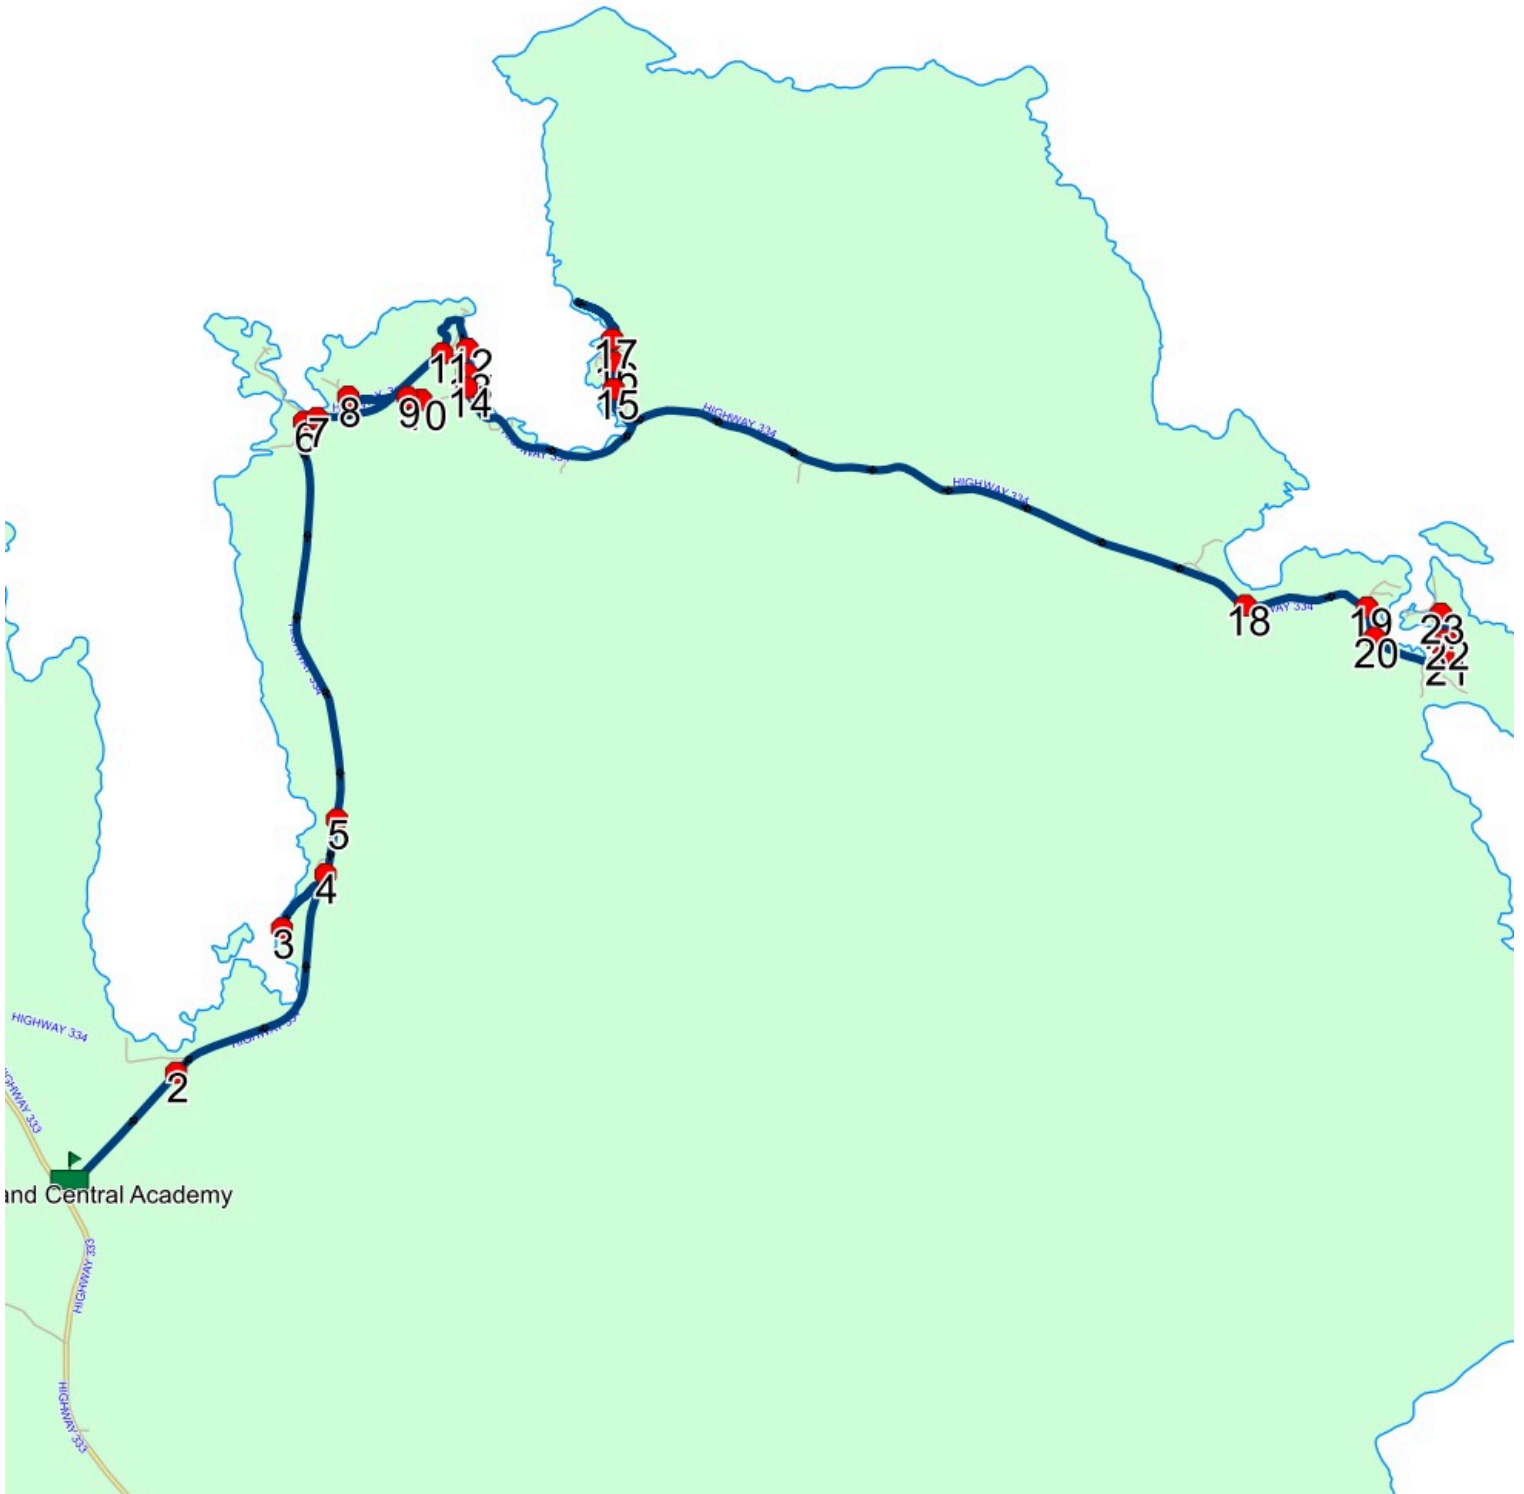

Route: FG 03 Run: FICA 03 PM

Route: FG 03

Operator: Gov (Fogo)

Vehicle: 282-14

Description:

Schools: Fogo Island Central Academy (414)

Run: FICA 03 PM

Schools: Fogo Island Central Academy

Route: FG 03 Run: FICA 03 PM

23^{4:01}
PM 4:02 PM 155 HIGHWAY 334; TILTING; A0G

Effective: 2026-04-13

Route: FG 03 Run: FICA 03 PM

Route: FG 04 Run: FICA 04 AM

Route: FG 04

Operator: Gov (Fogo)

Vehicle: 308-14