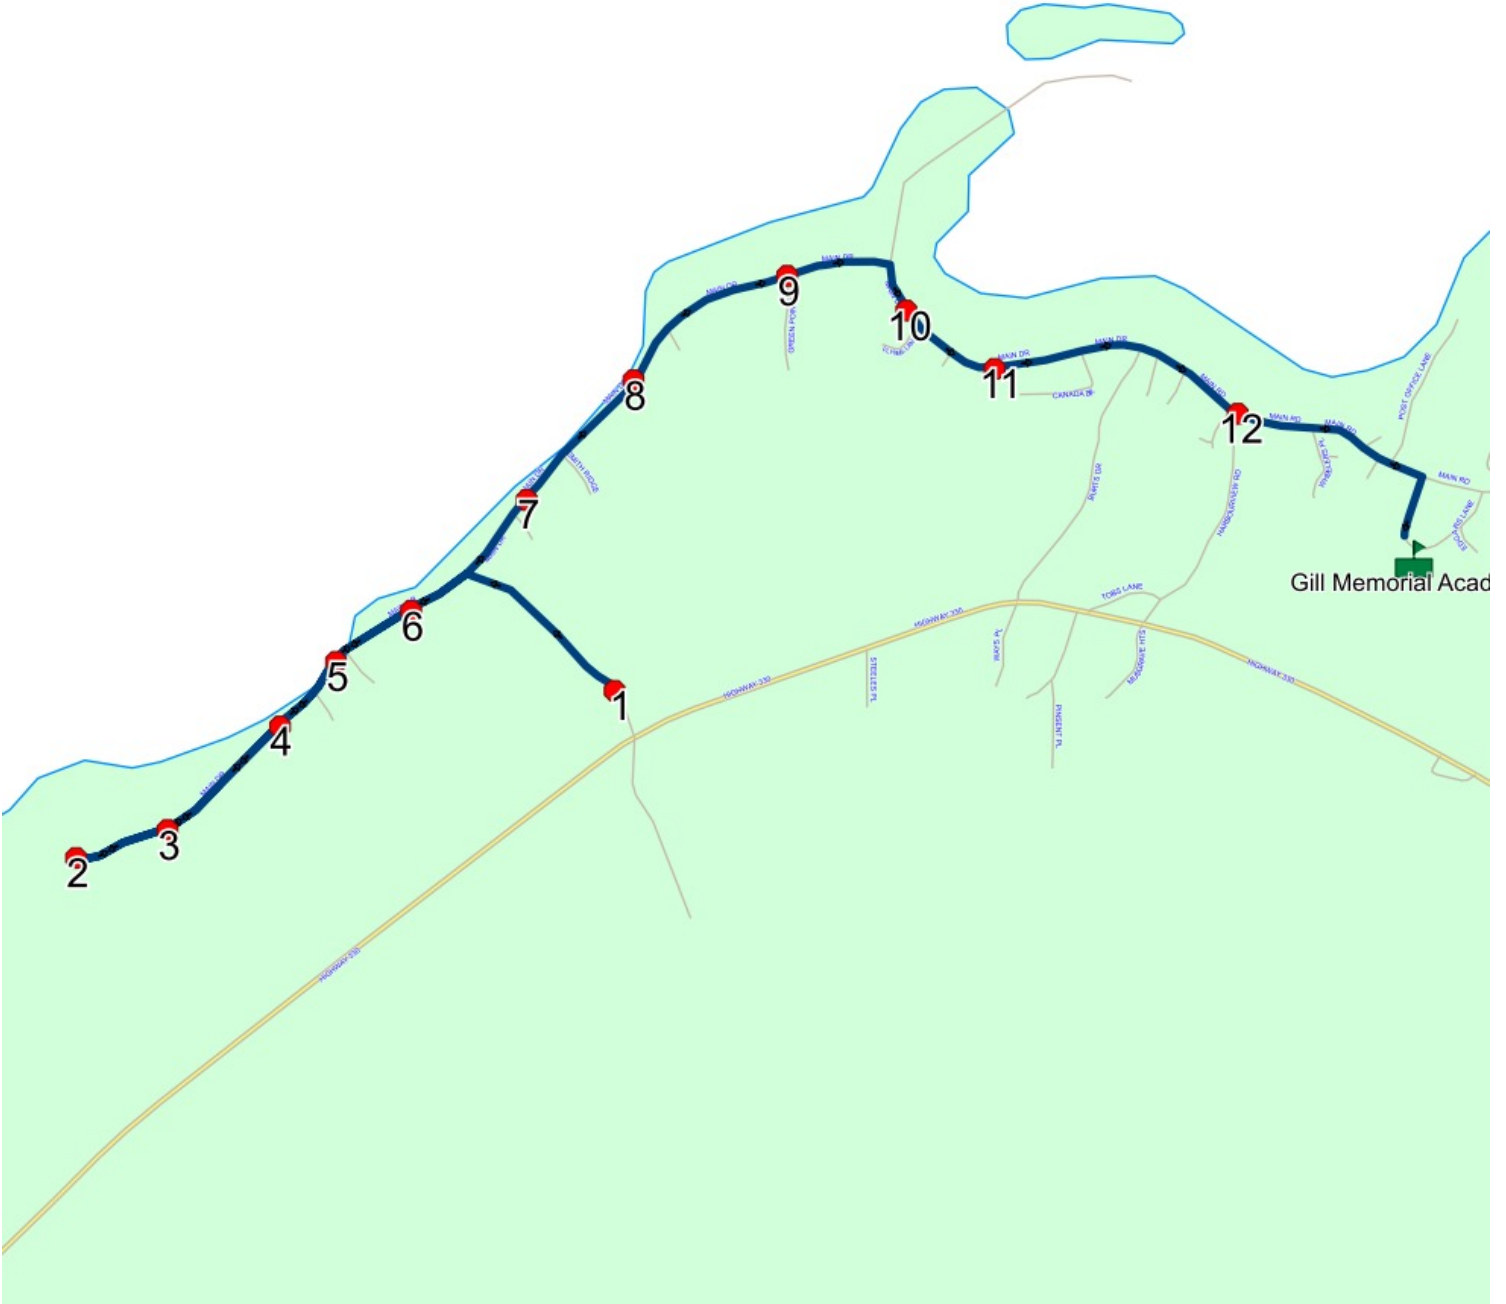

Route: SF 22 Run: GM 22 AM

Route: SF 22

Operator: Gov (Summerford)

Vehicle: 386-19

Description:

Schools: Gill Memorial Academy (194)

Run: GM 22 AM

Schools: Gill Memorial Academy

#	Arrival	Departure	Description
1		8:18 AM	41 SMITHS RIDGE
2		8:25 AM	MAIN DR TURNAROUND
3		8:26 AM	32 MAIN ST
4		8:27 AM	60 MAIN ST
5		8:28 AM	82 MAIN ST
6		8:29 AM	102 MAIN ST; MUSGRAVE HARBOUR; A0G
7	8:30 AM	8:31 AM	152 MAIN ST
8		8:32 AM	65 MAIN ST
9		8:33 AM	MAIN ST & GREEN POINT RD
10	8:34 AM	8:35 AM	250 MAIN ST
11		8:36 AM	284 MAIN ST
12	8:37 AM	8:38 AM	MAIN ST; MUSGRAVE HARBOUR & HARBOURVIEW RD; MUSGRAVE HARBOUR
13	8:40 AM	8:42 AM	Gill Memorial Academy Driveway

Route: SF 22 Run: GM 22 AM

Route: SF 22 Run: GM 22 PM

Route: SF 22 Operator: Gov (Summerford)

Vehicle: 386-19

Description:

Schools: Gill Memorial Academy (194)

Run: GM 22 PM

Description:

Route: SF 23 Run: GM 23 PM