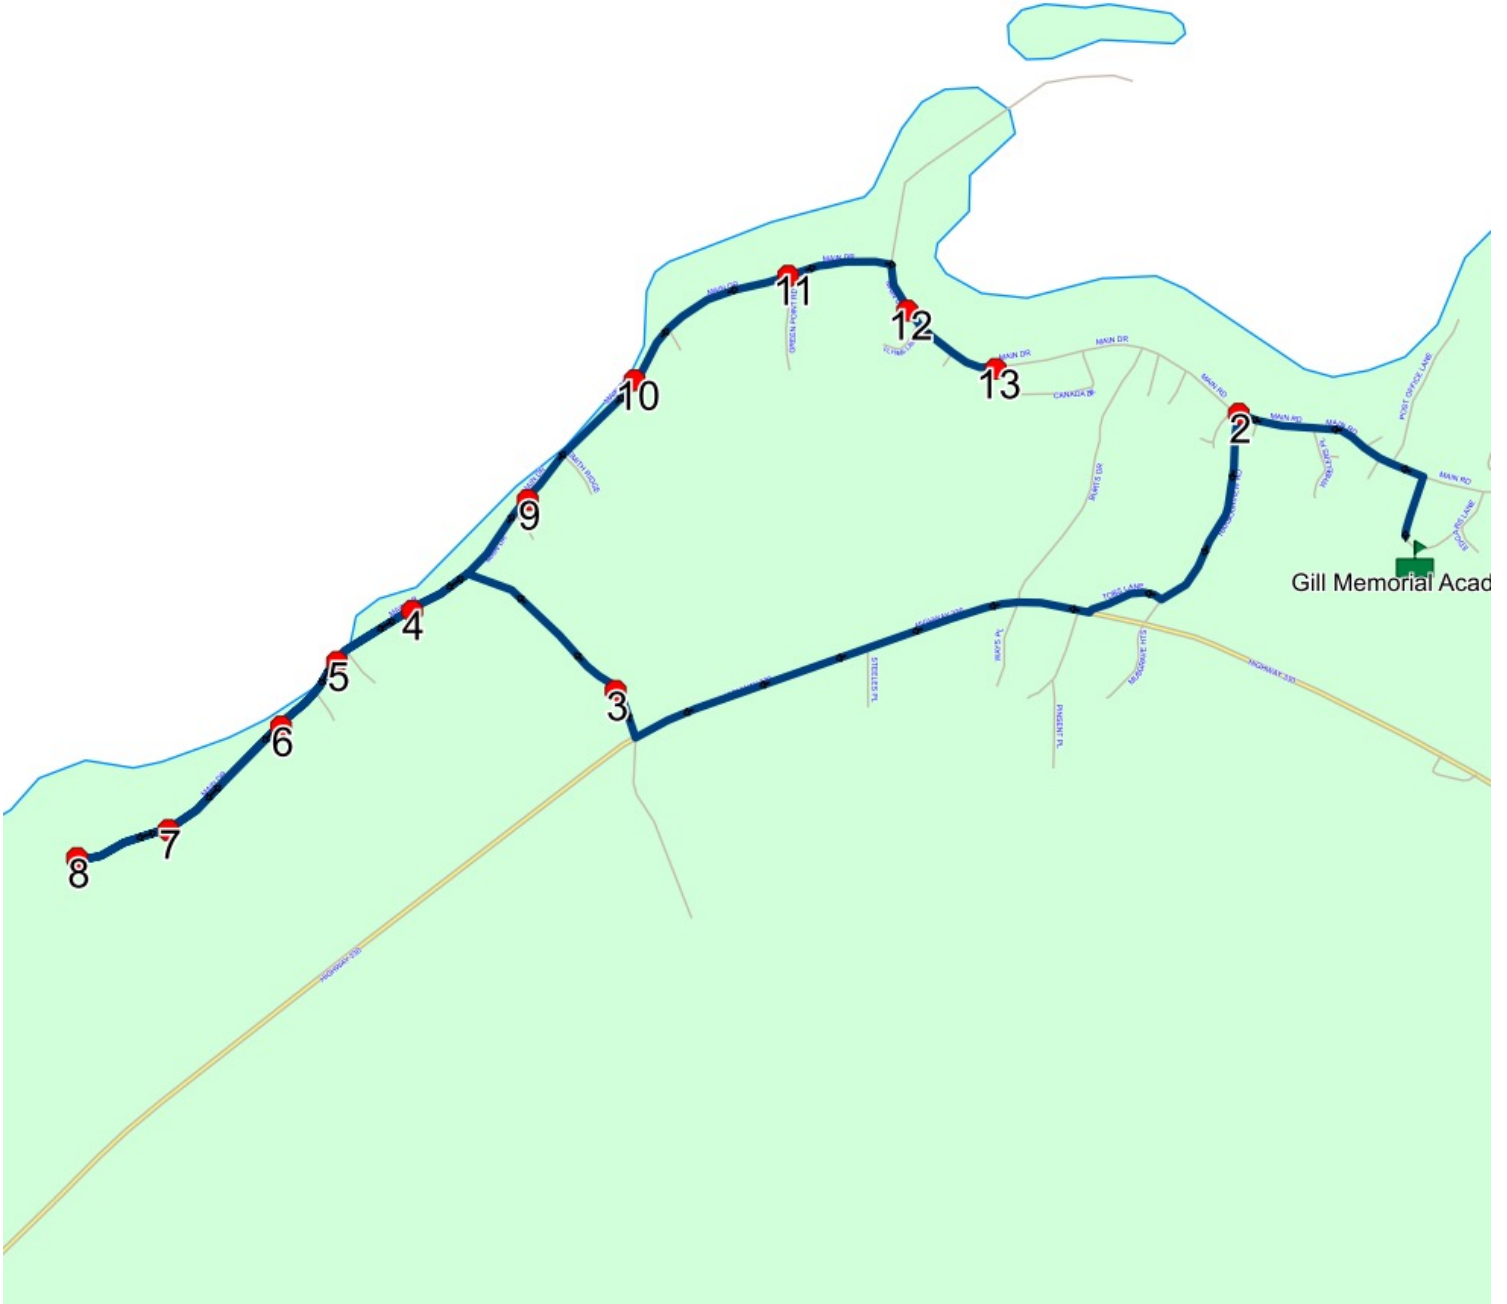

Route: SF 22 Run: GM 22 AM

Route: SF 22 Run: GM 22 PM

Route: SF 22 Operator: Gov (Summerford)

Vehicle: 386-19

Description:

Schools: Gill Memorial Academy (194)

Run: GM 22 PM

Description:

Schools: Gill Memorial Academy

#	Arrival	Departure	Description
1	2:40 PM	2:51 PM	Gill Memorial Academy Driveway
2	2:53 PM	2:54 PM	MAIN ST; MUSGRAVE HARBOUR & HARBOURVIEW RD; MUSGRAVE HARBOUR
3	2:58 PM	2:59 PM	41 SMITHS RIDGE
4	3:00 PM	3:01 PM	102 MAIN ST; MUSGRAVE HARBOUR; A0G
5	3:01 PM	3:02 PM	82 MAIN ST
6	3:03 PM		60 MAIN ST
7	3:04 PM	3:05 PM	32 MAIN ST
8	3:05 PM	3:06 PM	MAIN DR TURNAROUND
9	3:11 PM	3:12 PM	152 MAIN ST
10	3:13 PM		65 MAIN ST
11	3:14 PM		MAIN ST & GREEN POINT RD
12	3:15 PM	3:16 PM	250 MAIN ST
13	3:17 PM		284 MAIN ST

Route: SF 22 Run: GM 22 PM

Route: SF 23 Run: GM 23 AM

Route: SF 23

Operator: Gov (Summerford)

Vehicle:

Description:

Schools: Gill Memorial Academy (194)

Run: GM 23 AM

Route: SF 23 Run: GM 23 PM