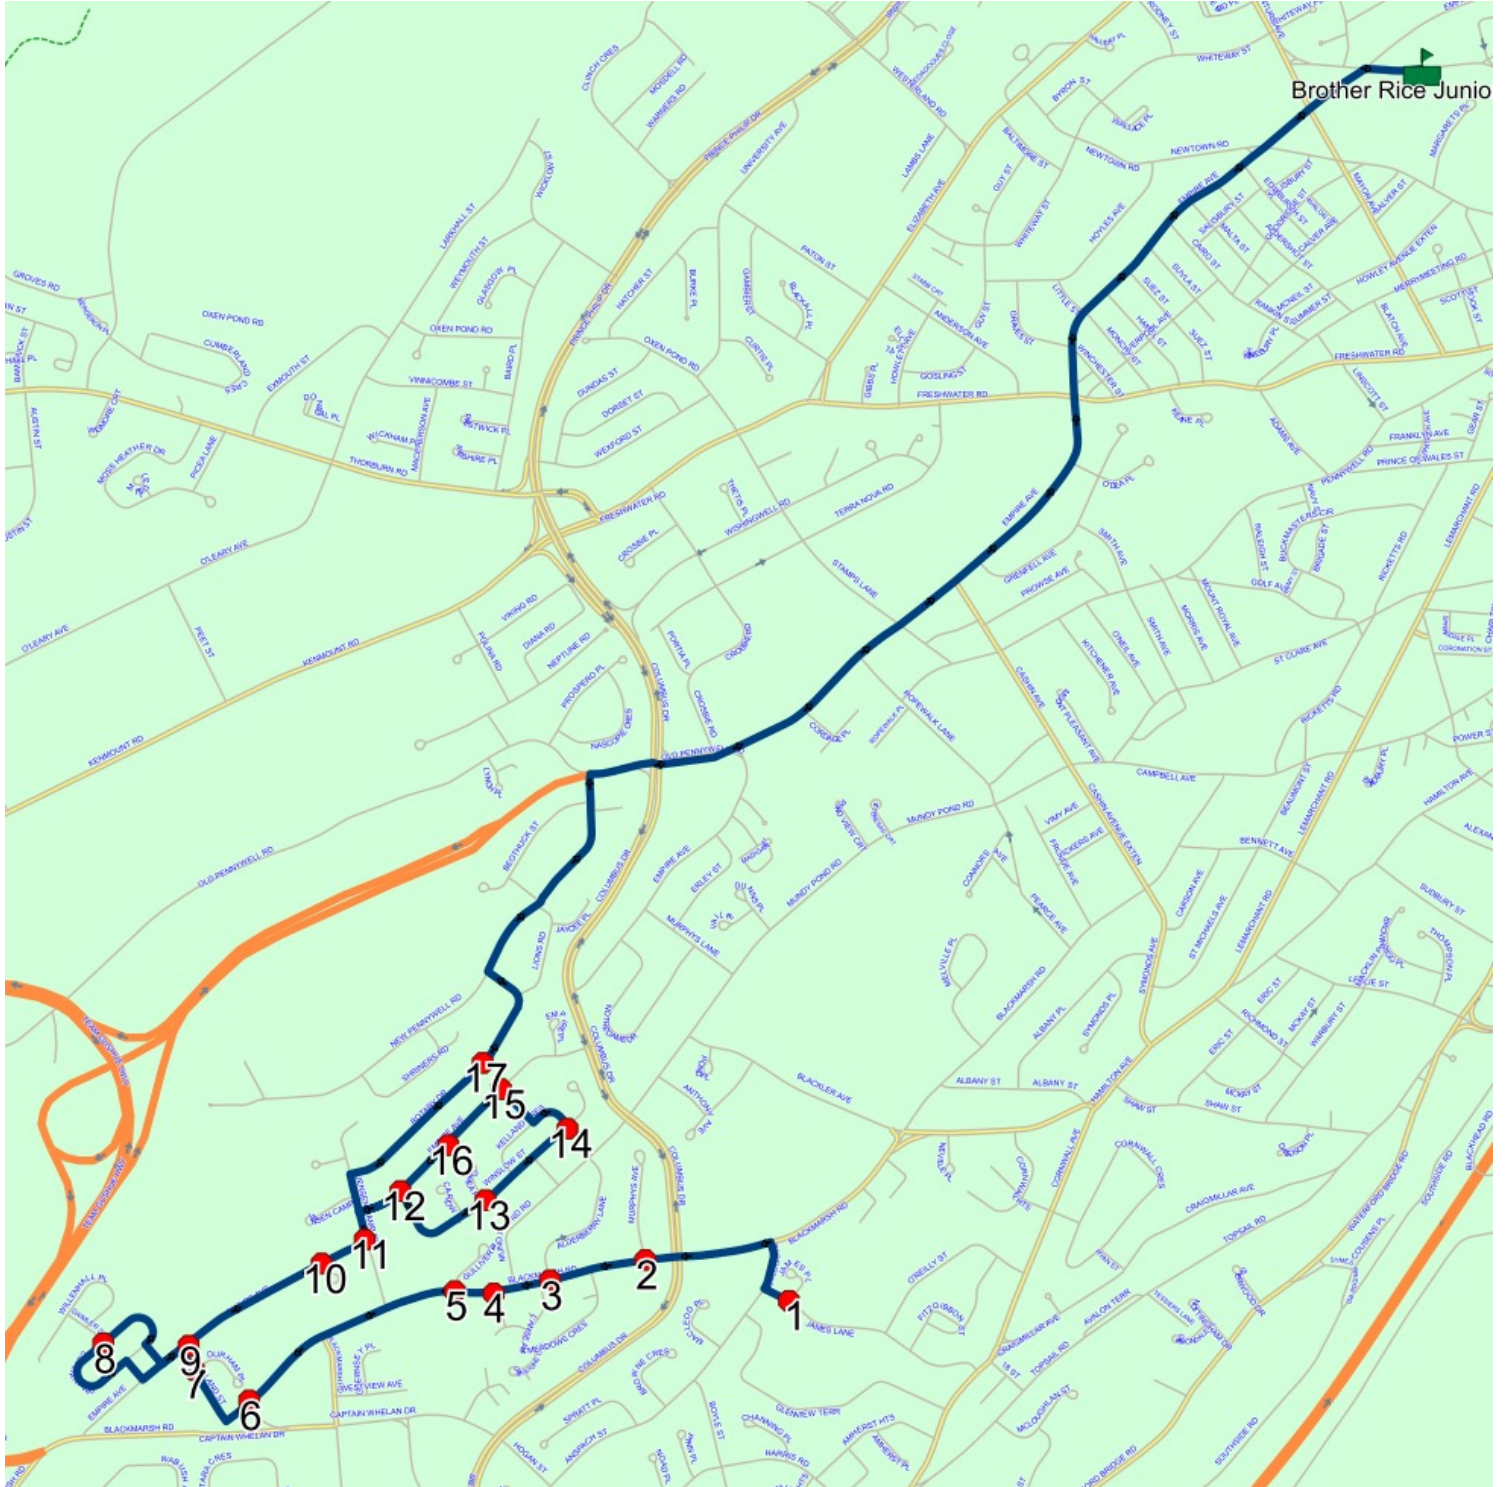

Route: 17-129-5 Run: 17-129-5A AM

Route: 17-129-5

Operator: Executive Taxi Ltd.

Vehicle: 17-129-5

Description:

Schools: Brother Rice Junior High (330)

Run: 17-129-5A AM

Schools: Brother Rice Junior High

: 2025-06-30

#	Arrival	Departure	Description
1		7:32 AM	James Lane @ James Pl
2		7:34 AM	Blackmarsh Road @ Murphys Avenue
3		7:35 AM	Blackmarsh Rd @ Alderberry Lane
4		7:36 AM	337 BLACKMARSH RD; ST JOHNS; A1E
5	7:36 AM	7:37 AM	Blackmarsh Rd @ Gulliver Pl
6		7:38 AM	41 WELLAND ST; ST JOHNS; A1E
7		7:39 AM	Welland St @ Durham Pl
8	7:40 AM	7:41 AM	Coventry Way @ Daimler St
9	7:42 AM	7:43 AM	735 EMPIRE AVE; ST JOHNS; A1E
10		7:43 AM	Empire Ave @ Fitzgerald Pl
11	7:44 AM	7:45 AM	#57 Jensen Camp Rd
12	7:45 AM	7:46 AM	Empire Ave @ Winslow St
13	7:46 AM	7:47 AM	Winslow St @ Caprea Pl
14	7:47 AM	7:48 AM	#29 Winslow St
15		7:49 AM	Empire Ave @ Dammerills Lane
16		7:50 AM	583 EMPIRE AVE
17		7:52 AM	32 ROTARY DR; ST JOHNS; A1E
18	8:05 AM	8:07 AM	Brother Rice Junior High Driveway

Route: 17-129-5 Run: 17-129-5A AM