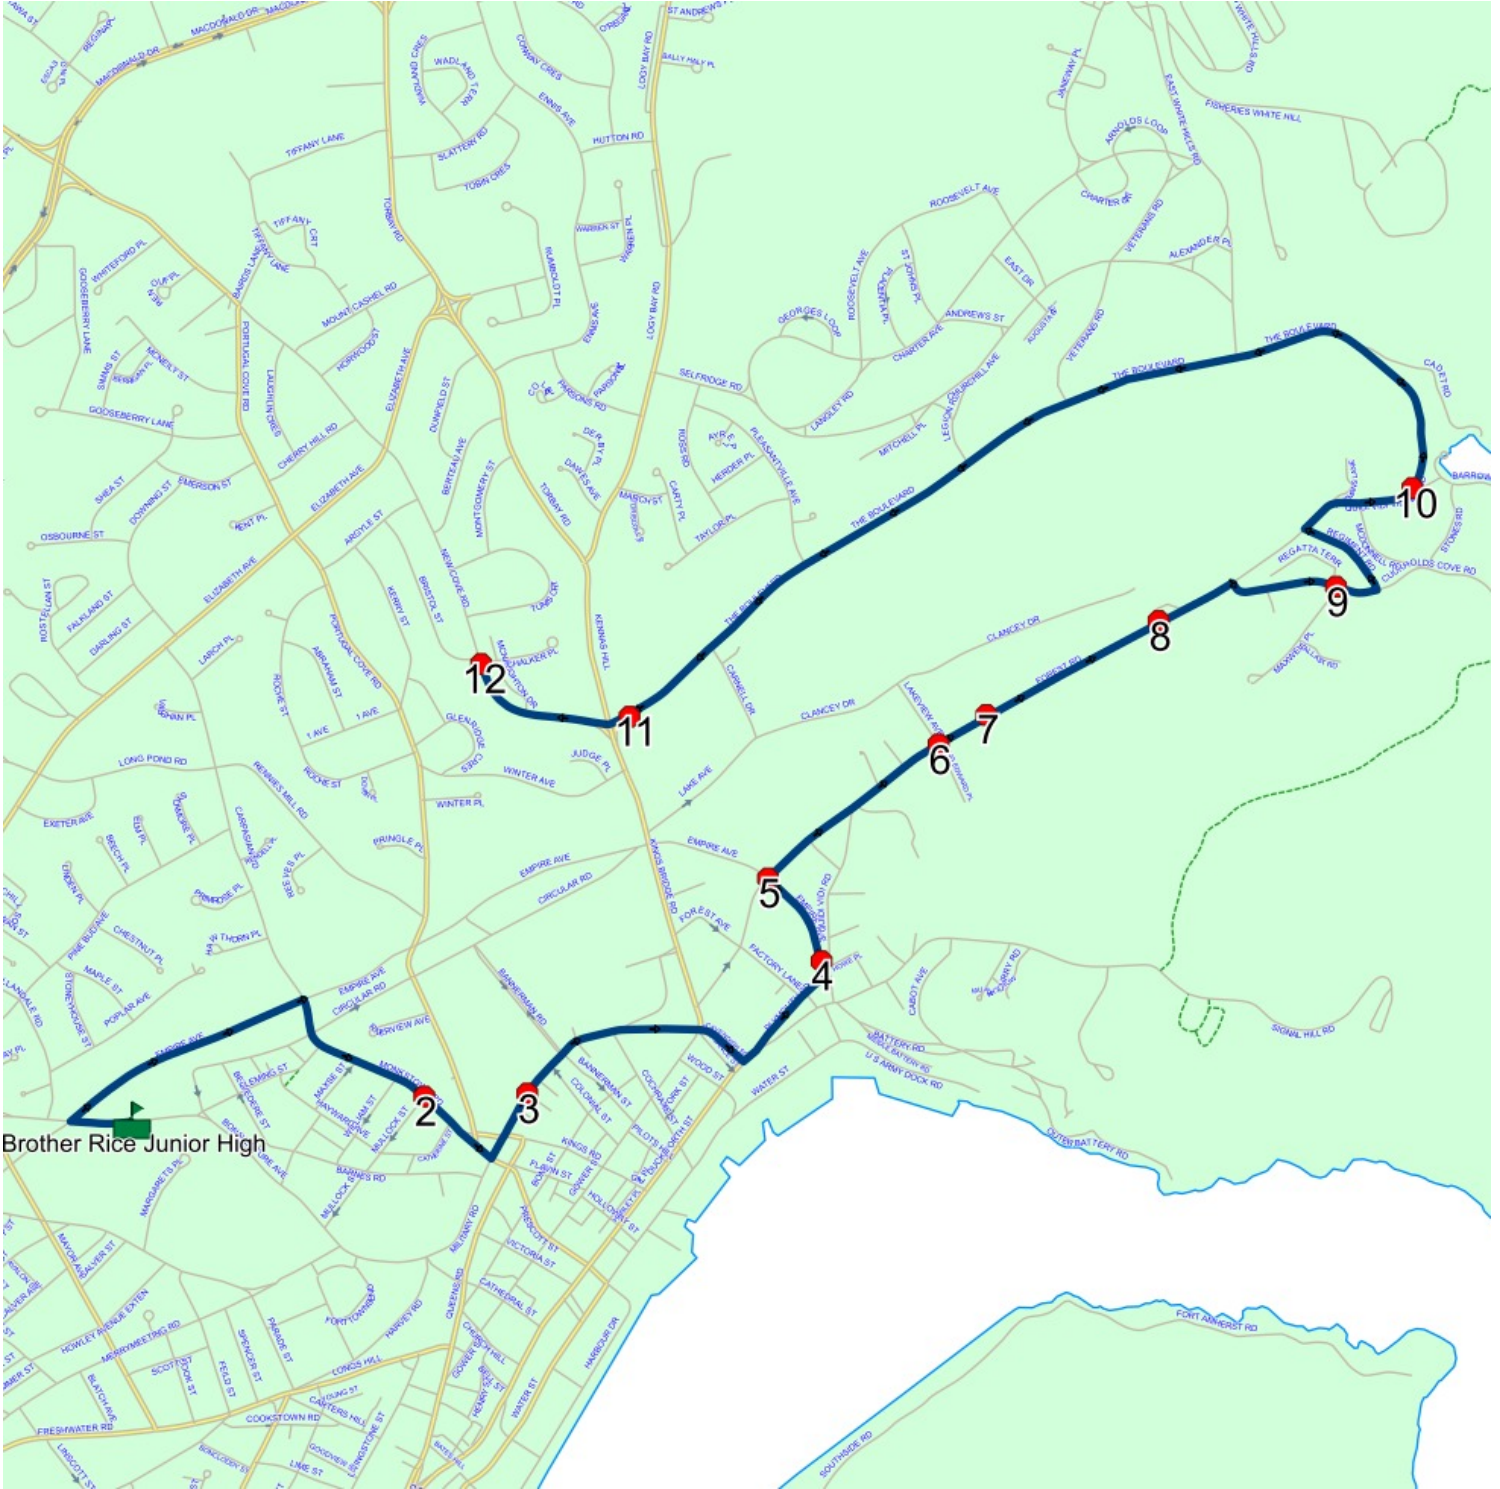

Route: 17-129-1 Run: 17-129-1A PM

Route: 17-129-1

Operator: Executive Taxi Ltd.

Vehicle: 17-129-1

Description:

Schools: Brother Rice Junior High (330)

Run: 17-129-1A PM

Schools: Brother Rice Junior High

: 2025-06-30

#	Arrival	Departure	Description
1	2:08 PM	2:23 PM	Brother Rice Junior High Driveway
2	2:25 PM	2:26 PM	MONKSTOWN RD; ST JOHNS & MULLOCK ST; ST JOHNS
3	2:27 PM		MILITARY RD & CAREW ST (METROBUS STOP)
4	2:30 PM		EMPIRE AVE MAILBOXES NEAR PLYMOUTH RD
5	2:31 PM		Forest Rd @ Empire Ave
6	2:33 PM		Forest Road @ Lakeview Avenue
7	2:34 PM		127 FOREST RD; ST JOHNS; A1A
8	2:35 PM		187 FOREST RD; ST JOHNS; A1A
9	2:36 PM	2:37 PM	CUCKHOLDS COVE RD & MAXWELL PL
10	2:39 PM		INN OF OLDE - QUIDI VIDI VILLAGE RD; ST JOHNS; A1A
11	2:43 PM	2:44 PM	2 THE BOULEVARD; ST JOHNS; A1A
12	2:44 PM	2:45 PM	NEW COVE RD & CHALKER PL

Route: 17-129-1 Run: 17-129-1A PM