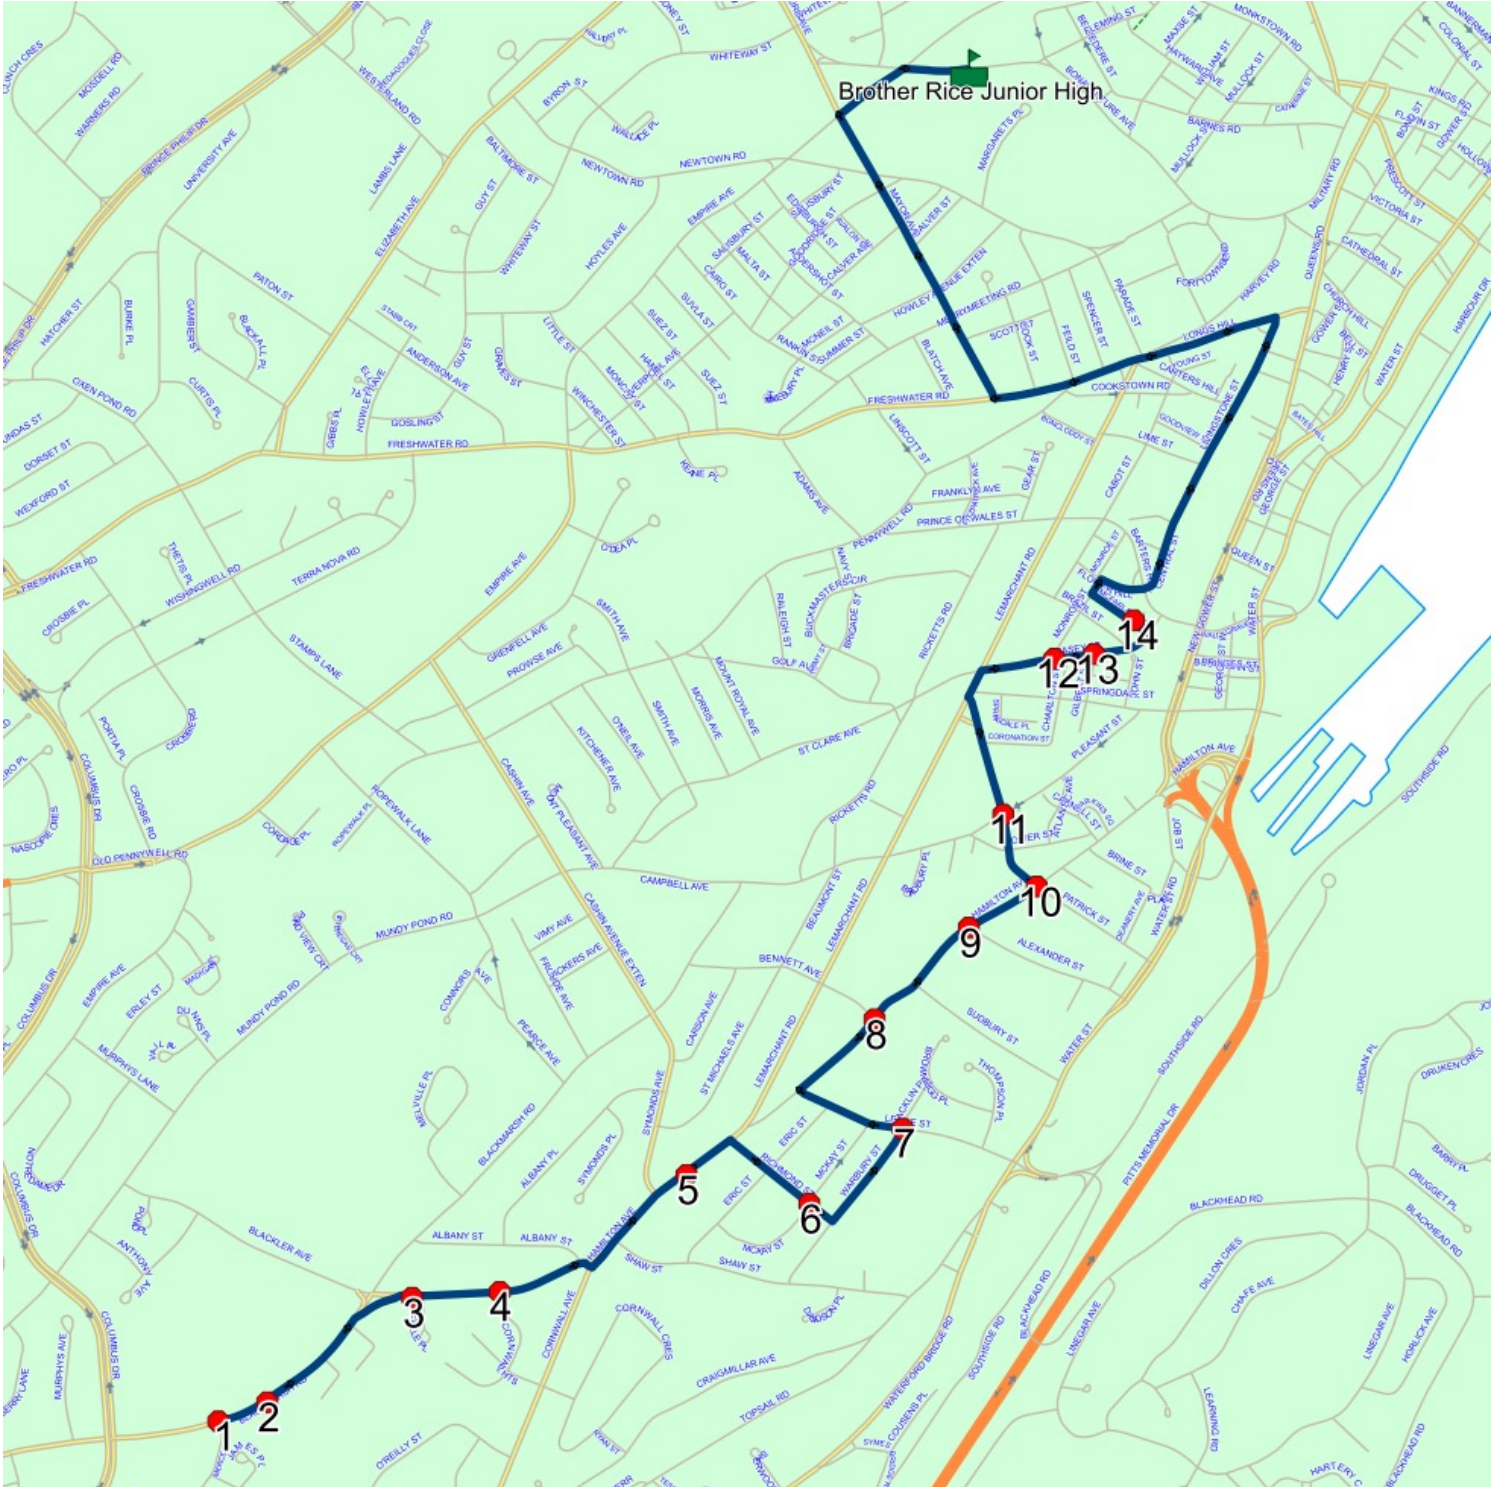

Route: 17-129-3 Run: 17-129-3A AM

Route: 17-129-3

Operator: Executive Taxi Ltd.

Vehicle: 17-129-3

Description:

Schools: Brother Rice Junior High (330)

Run: 17-129-3A AM

Schools: Brother Rice Junior High

: 2025-06-30

#	Arrival	Departure	Description
1		7:43 AM	BLACKMARSH RD & MERCERS LANE; ST JOHNS
2		7:44 AM	225 BLACKMARSH RD; ST JOHNS; A1E : 2024-06-30
3	7:45 AM	7:46 AM	405 HAMILTON AVE
4		7:46 AM	Hamilton Ave @ Cornwall Hts
5		7:48 AM	335 HAMILTON AVE
6	7:49 AM	7:50 AM	RICHMOND ST & MCKAY ST
7		7:51 AM	LESLIE ST & MACKLIN PL
8		7:53 AM	Hamilton Ave @ Bennett Ave
9		7:54 AM	HAMILTON AVE & ALEXANDER ST; ST JOHNS
10	7:54 AM	7:55 AM	Hamilton Ave @ Patrick St
11		7:56 AM	PATRICK ST & PLEASANT ST
12	7:57 AM	7:58 AM	Casey St @ Monroe St
13		7:58 AM	Casey St @ Gilbert St
14		7:59 AM	10 MCFARLANE ST : 2024-06-30
15	8:05 AM	8:07 AM	Brother Rice Junior High Driveway : 2026-06-30

Route: 17-129-3 Run: 17-129-3A AM