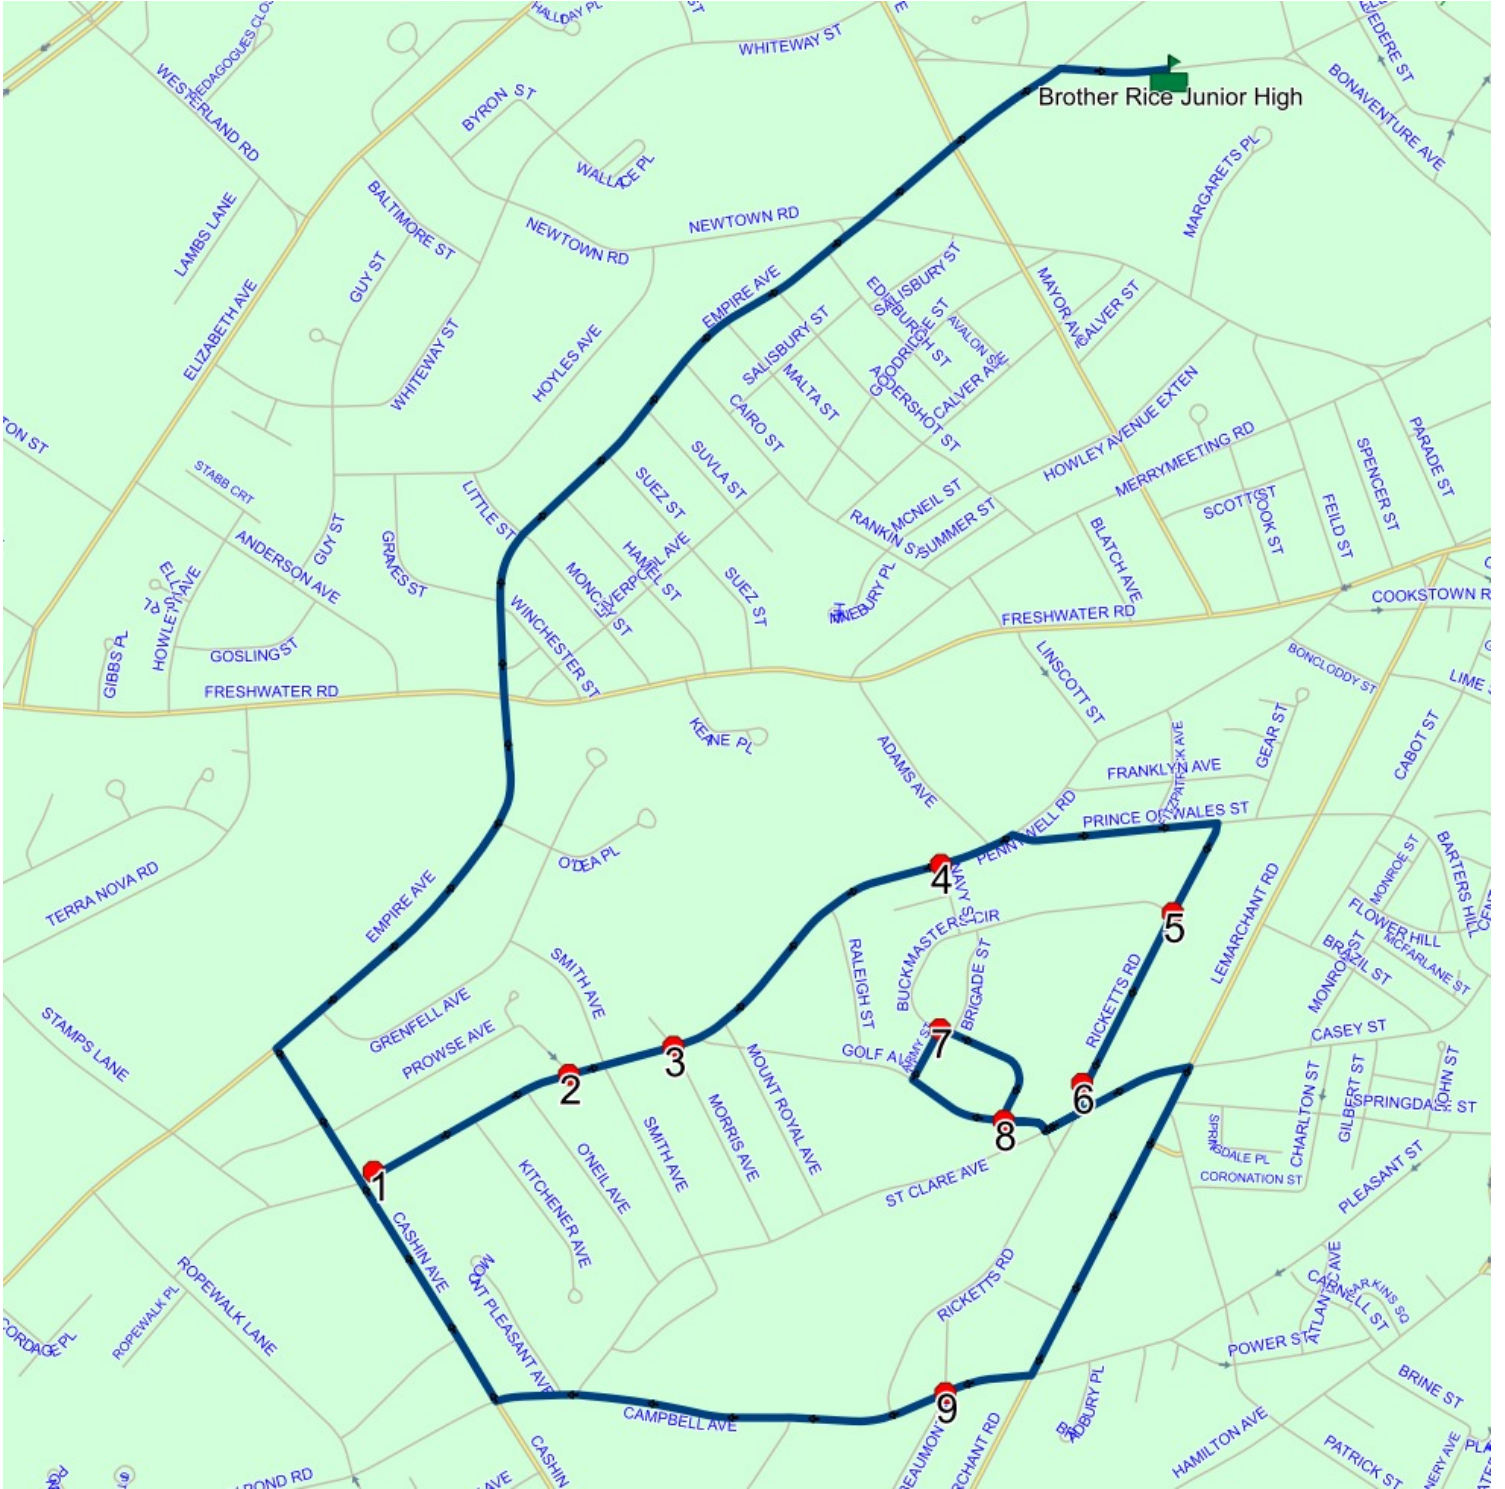

Route: 17-129-2 Run: 17-129-2A AM

Route: 17-129-2

Operator: Executive Taxi Ltd.

Vehicle: 17-129-2

Description:

Schools: Brother Rice Junior High (330)

Run: 17-129-2A AM

Schools: Brother Rice Junior High

: 2025-06-30

#	Arrival	Departure	Description
1		7:48 AM	320 PENNYWELL RD; ST JOHNS; A1C
2	7:48 AM	7:49 AM	PENNYWELL RD & PROWSE AVE
3	7:49 AM	7:50 AM	PENNYWELL RD & MORRIS AVE
4	7:50 AM	7:51 AM	PENNYWELL RD & NAVY ST; ST JOHNS
5	7:52 AM	7:53 AM	BUCKMASTERS CIR & RICKETTS RD
6	7:53 AM	7:54 AM	23 RICKETTS RD; ST JOHNS; A1C : 2026-06-30
7	7:55 AM	7:56 AM	BUCKMASTERS CIR & ARMY ST : 2026-06-30
8	7:56 AM	7:57 AM	BUCKMASTERS CIR & GOLF AVE
9	7:59 AM	8:00 AM	CAMPBELL AVE & BEAUMONT ST
10	8:05 AM	8:07 AM	Brother Rice Junior High Driveway : 2026-06-30

Route: 17-129-2 Run: 17-129-2A AM