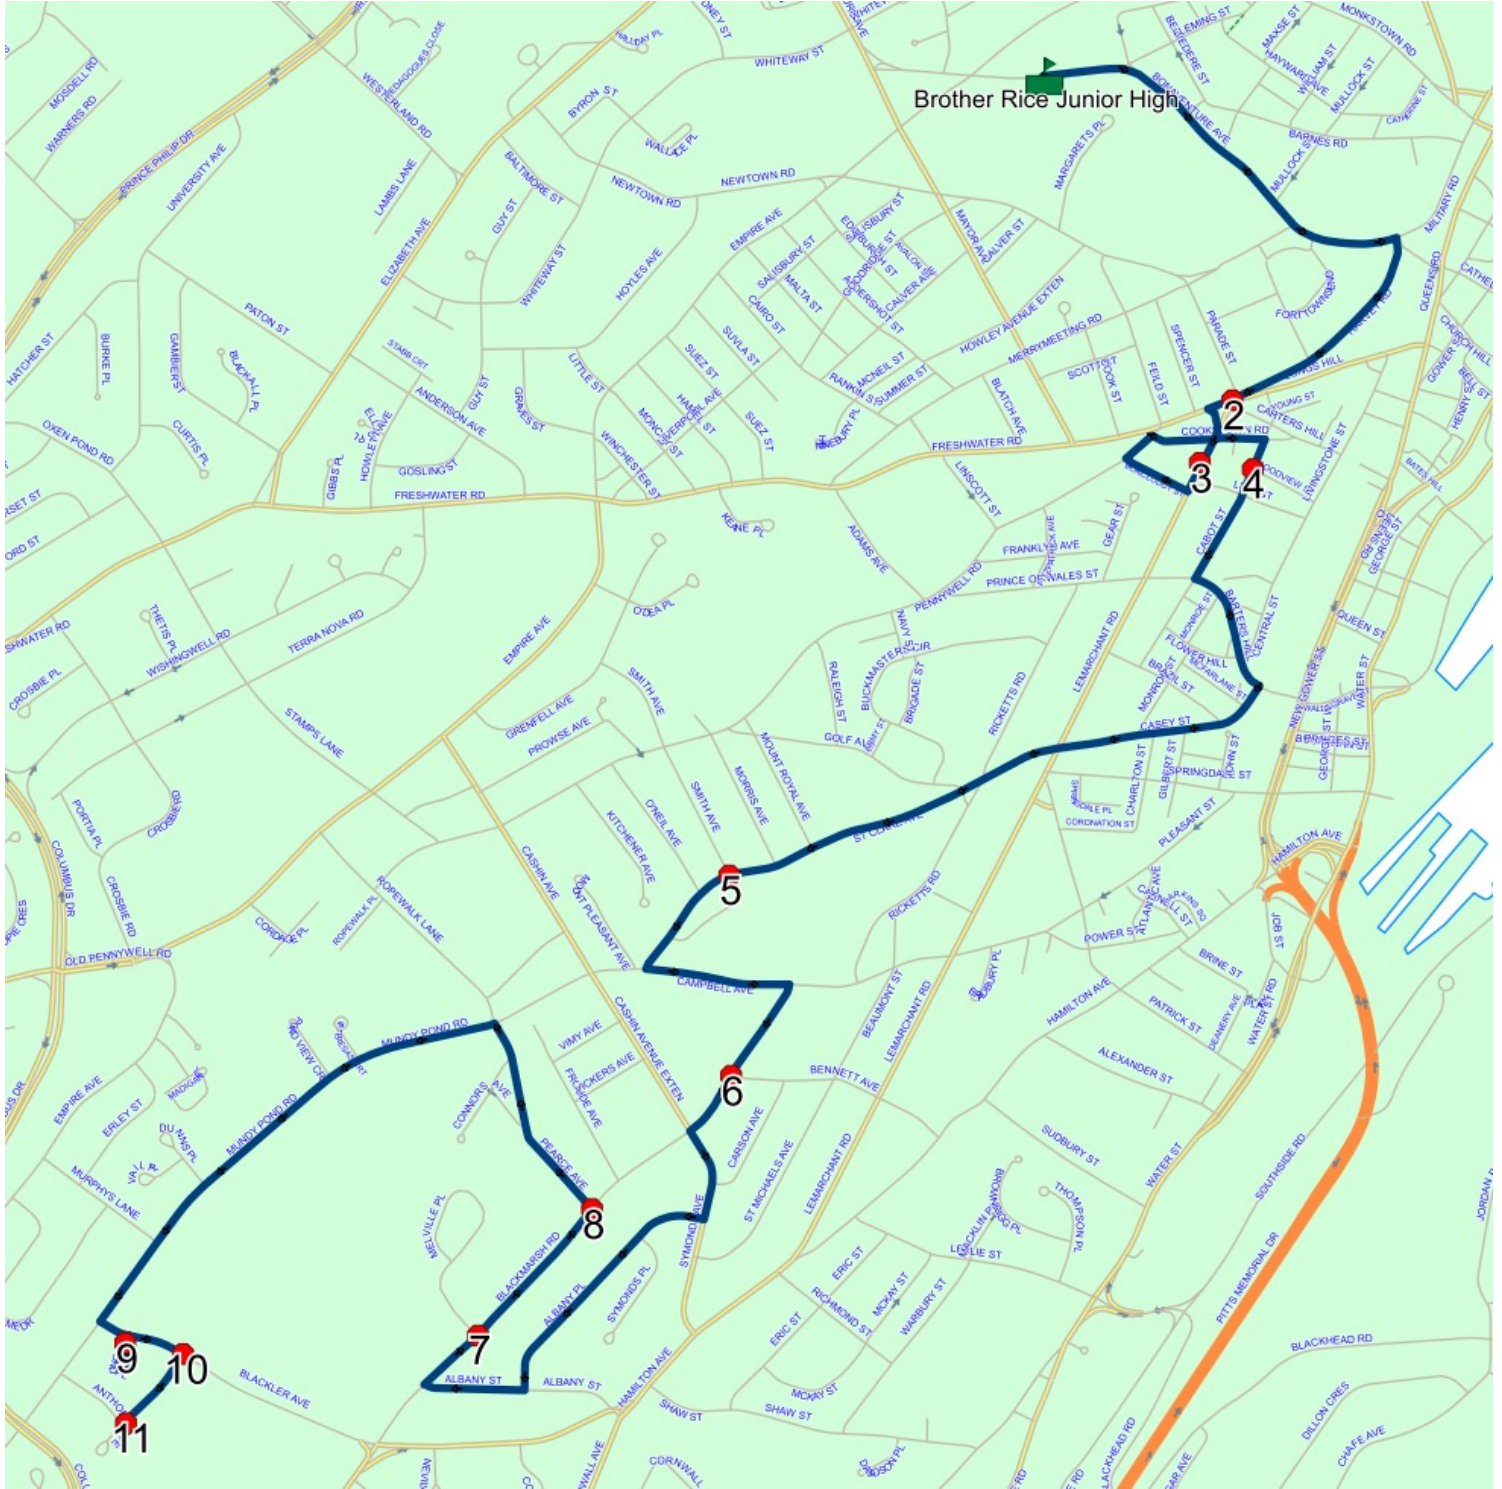

Route: 23-248-04 Run: 23-248-04A PM

Route: 23-248-04

Operator: Burse's Taxi Inc.

Vehicle: 23-248-04

Description:

Schools: Brother Rice Junior High (330)

Run: 23-248-04A PM

Description:

Schools: Brother Rice Junior High

#	Arrival	Departure	Description
1	2:08 PM	2:23 PM	Brother Rice Junior High Driveway
2	2:25 PM	2:26 PM	HARVEY RD & LONGS HILL (METROBUS STOP)
3	2:27 PM		28 LEMARCHANT RD
4	2:29 PM	2:30 PM	CABOT ST; ST JOHNS & GOODVIEW ST; ST JOHNS
5	2:33 PM		ST CLARE AVE & SMITH AVE
6	2:35 PM	2:36 PM	BLACKMARSH RD & BENNETT AVE
7	2:39 PM		BLACKMARSH RD & MELVILLE PL; ST JOHNS
8	2:39 PM	2:40 PM	BLACKMARSH RD & PEARCE AVE
9	2:44 PM		8 POND PL; ST JOHNS; A1E : 2025-06-30
10	2:45 PM	2:46 PM	BLACKLER AVE & ANTHONY AVENUE
11	2:46 PM	2:47 PM	27 ANTHONY AVENUE

Route: 23-248-04 Run: 23-248-04A PM