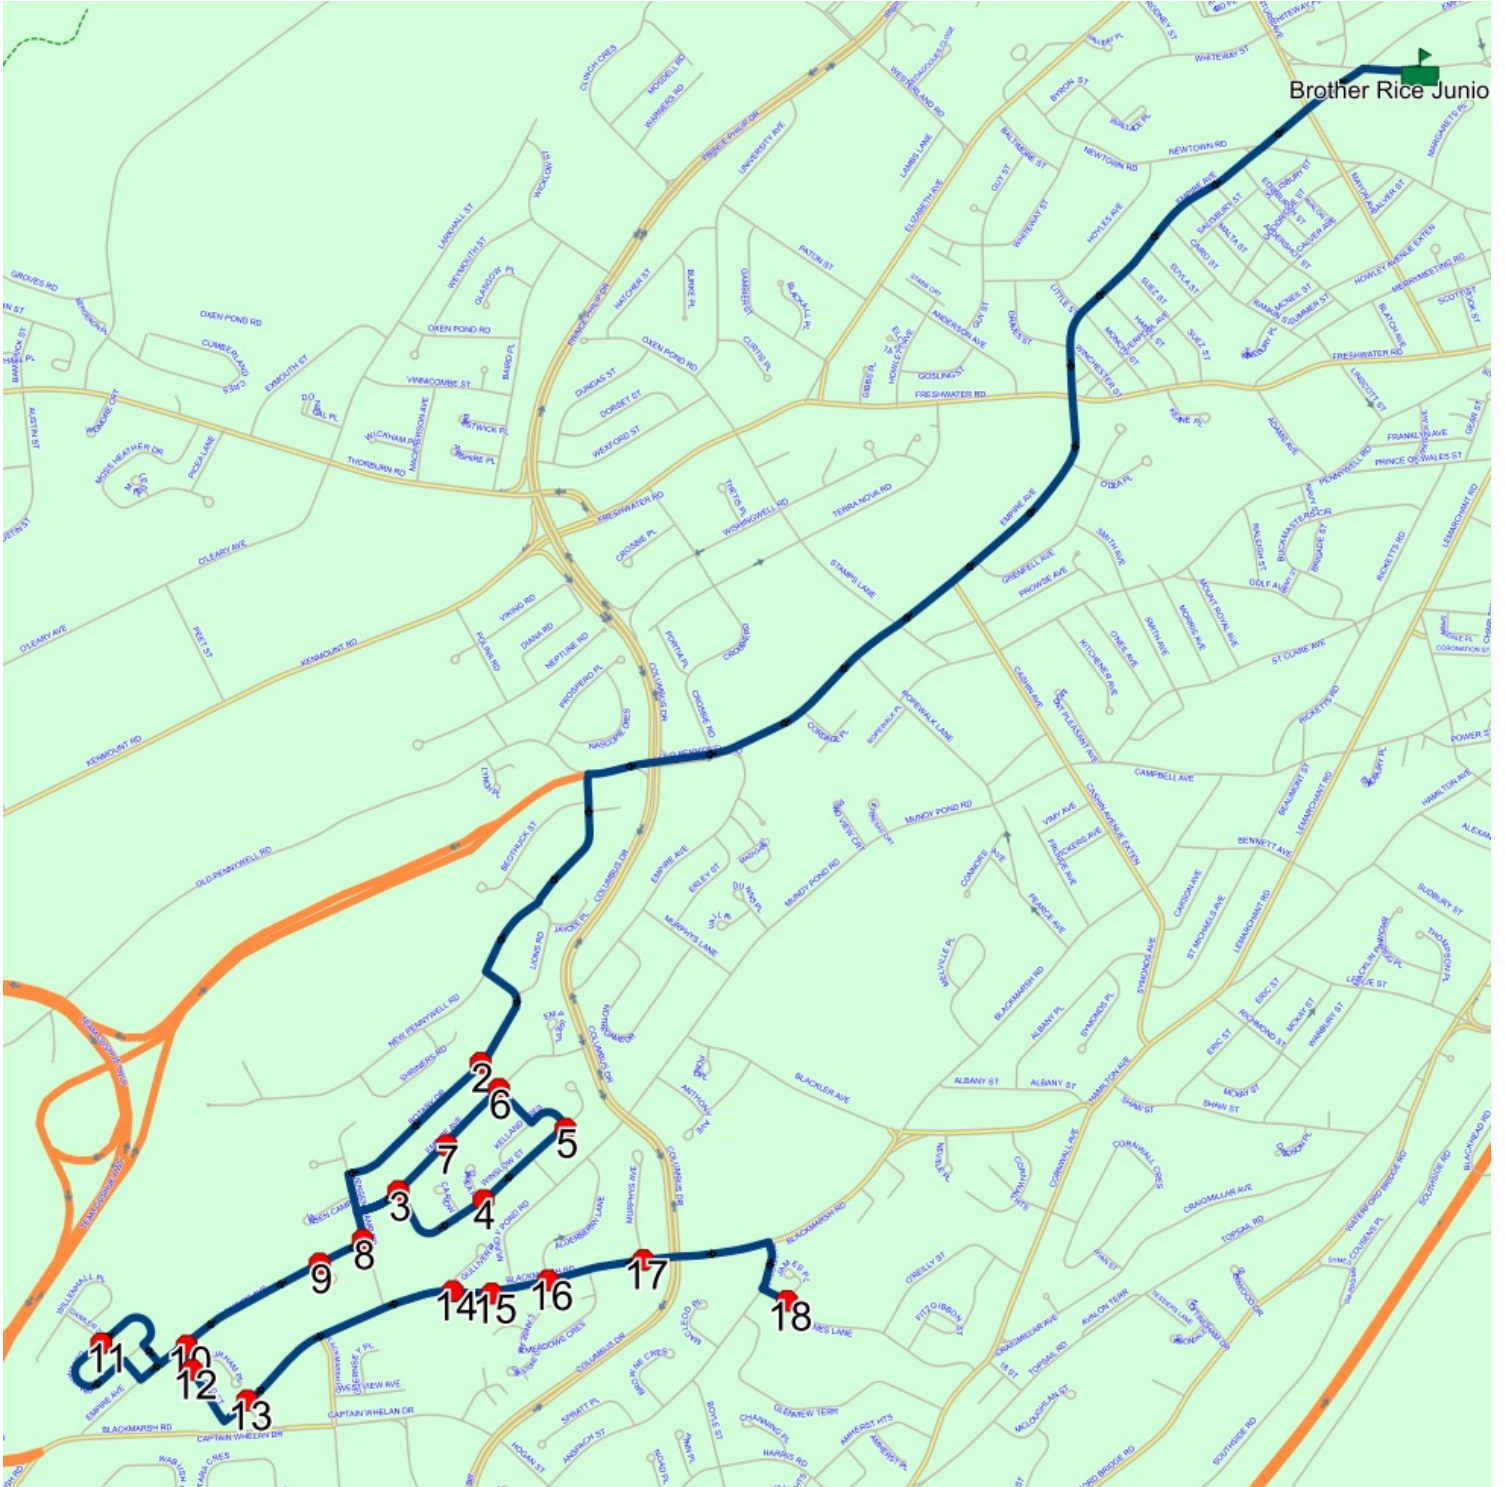

Route: 17-129-5 Run: 17-129-5A PM

Route: 17-129-5

Operator: Executive Taxi Ltd.

Vehicle: 17-129-5

Description:

Schools: Brother Rice Junior High (330)

Run: 17-129-5A PM

Schools: Brother Rice Junior High

: 2025-06-30

#	Arrival	Departure	Description
1	2:08 PM	2:23 PM	Brother Rice Junior High Driveway
2	2:30 PM	2:31 PM	32 ROTARY DR; ST JOHNS; A1E
3	2:33 PM		Empire Ave @ Winslow St
4	2:34 PM	2:35 PM	Winslow St @ Caprea Pl
5	2:35 PM	2:36 PM	#29 Winslow St
6	2:37 PM		Empire Ave @ Dammerills Lane
7	2:38 PM		583 EMPIRE AVE
8	2:39 PM	2:40 PM	#57 Jensen Camp Rd
9	2:40 PM	2:41 PM	Empire Ave @ Fitzgerald Pl
10	2:41 PM	2:42 PM	735 EMPIRE AVE; ST JOHNS; A1E
11	2:43 PM		Coventry Way @ Daimler St
12	2:45 PM	2:46 PM	Welland St @ Durham Pl
13	2:46 PM	2:47 PM	41 WELLAND ST; ST JOHNS; A1E
14	2:48 PM	2:49 PM	Blackmarsh Rd @ Gulliver Pl
15	2:49 PM		337 BLACKMARSH RD; ST JOHNS; A1E
16	2:49 PM	2:50 PM	Blackmarsh Rd @ Alderberry Lane
17	2:51 PM		Blackmarsh Road @ Murphys Avenue
18	2:53 PM		James Lane @ James Pl

Route: 17-129-5 Run: 17-129-5A PM