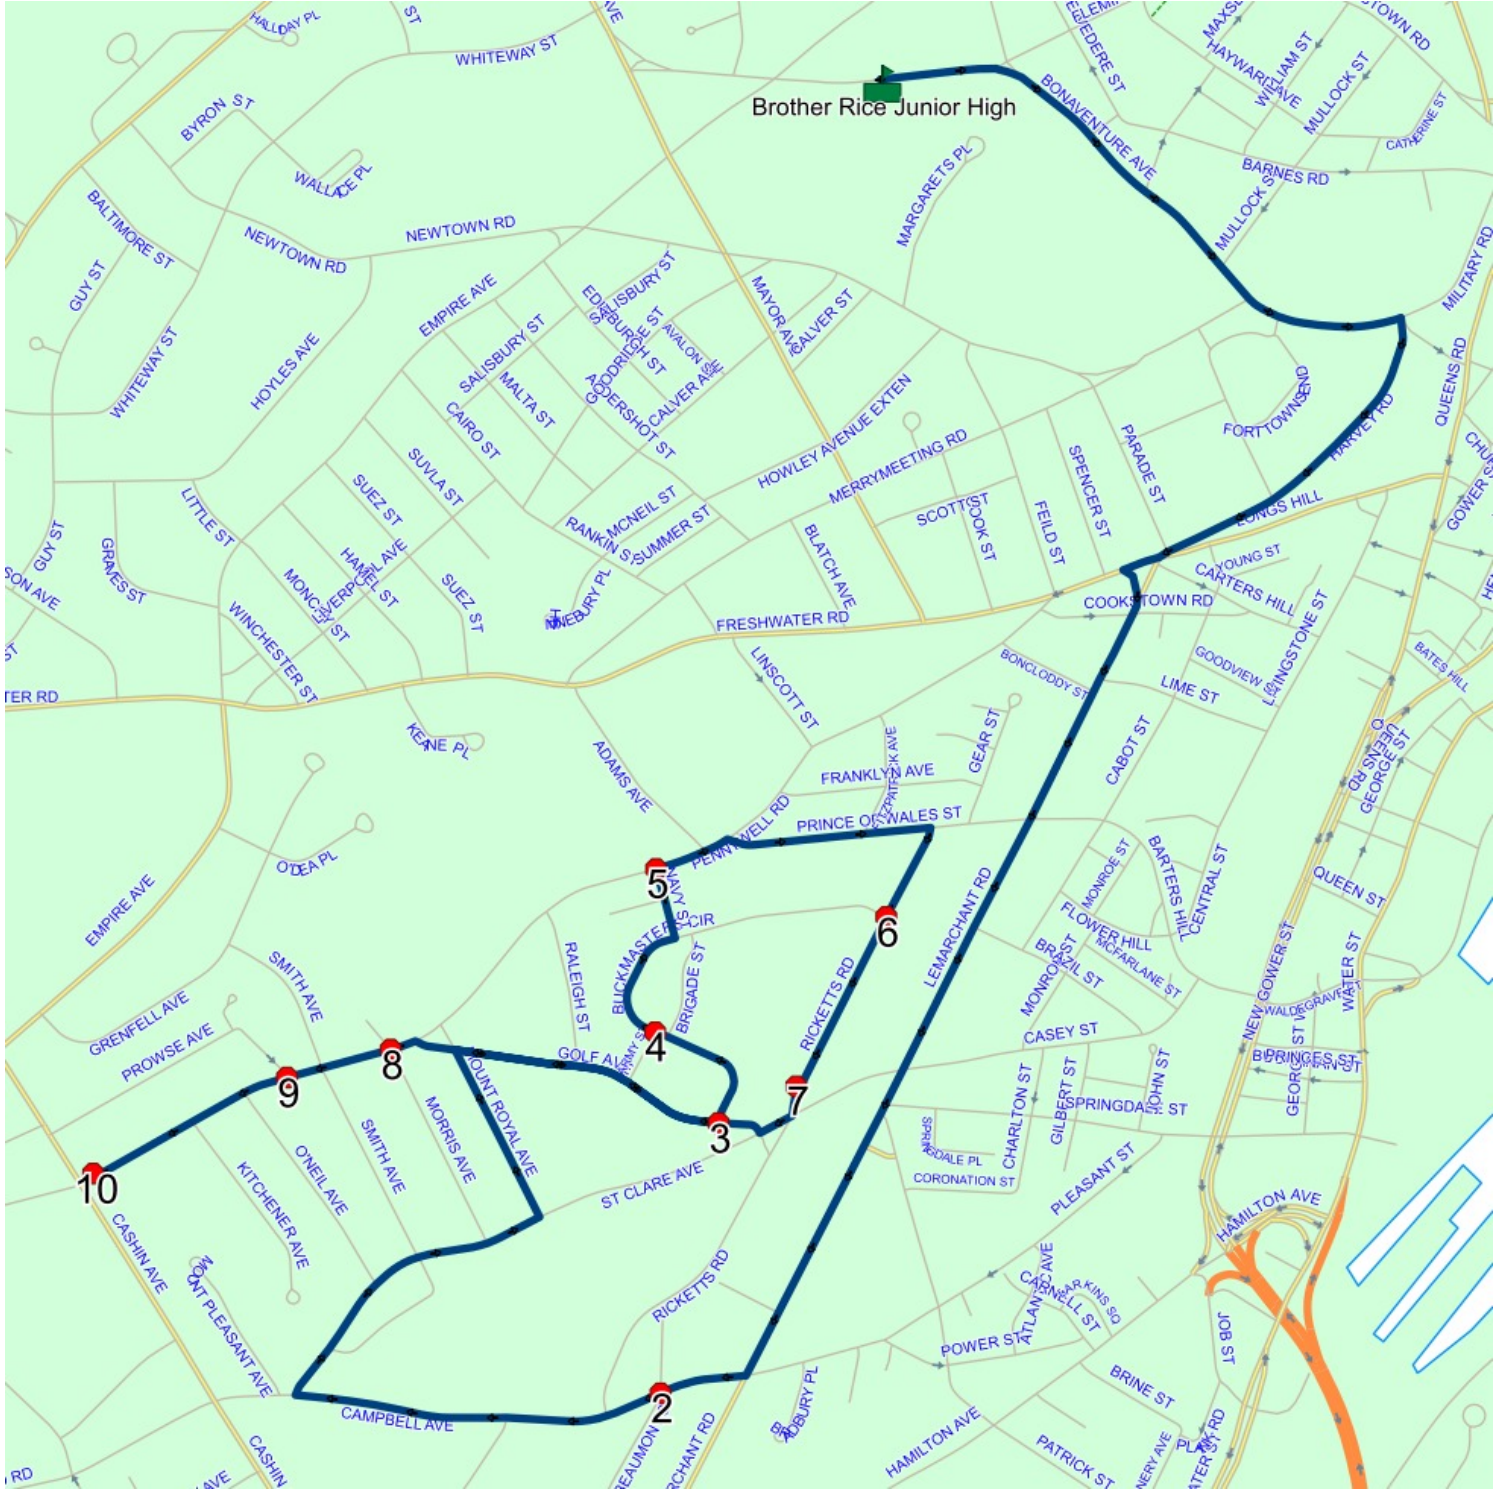

Route: 17-129-2 Run: 17-129-2A PM

Route: 17-129-2

Operator: Executive Taxi Ltd.

Vehicle: 17-129-2

Description:

Schools: Brother Rice Junior High (330)

Run: 17-129-2A PM

Schools: Brother Rice Junior High

: 2025-06-30

#	Arrival	Departure	Description
1	2:08 PM	2:23 PM	Brother Rice Junior High Driveway : 2026-06-30
2	2:28 PM	2:29 PM	CAMPBELL AVE & BEAUMONT ST
3	2:32 PM	2:33 PM	BUCKMASTERS CIR & GOLF AVE
4	2:33 PM	2:34 PM	BUCKMASTERS CIR & ARMY ST : 2026-06-30
5	2:35 PM	2:36 PM	PENNYWELL RD & NAVY ST; ST JOHNS
6	2:37 PM	2:38 PM	BUCKMASTERS CIR & RICKETTS RD
7	2:38 PM	2:39 PM	23 RICKETTS RD; ST JOHNS; A1C : 2026-06-30
8	2:41 PM		PENNYWELL RD & MORRIS AVE
9	2:41 PM	2:42 PM	PENNYWELL RD & PROWSE AVE
10	2:42 PM	2:43 PM	320 PENNYWELL RD; ST JOHNS; A1C

Route: 17-129-2 Run: 17-129-2A PM