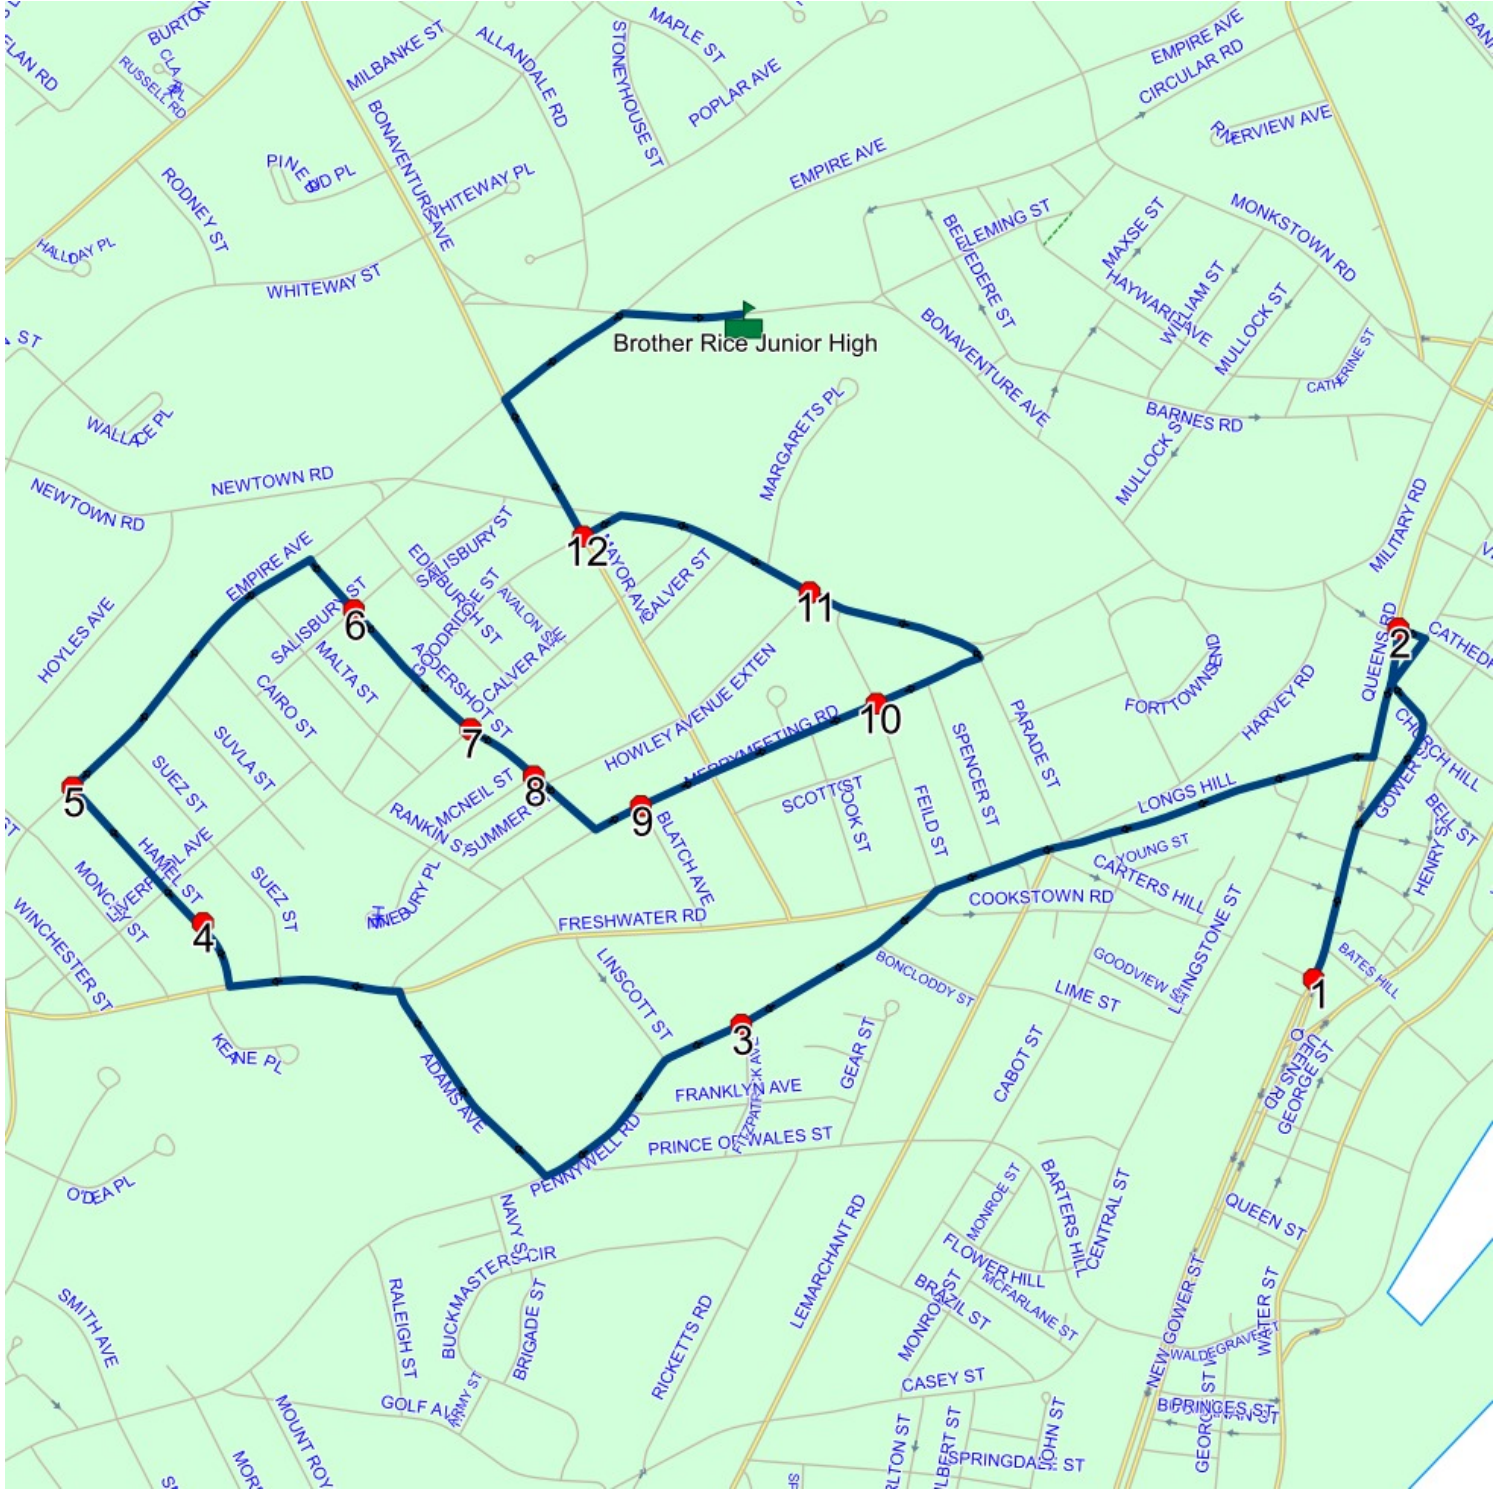

Route: 23-248-05 Run: 23-248-05A AM

Route: 23-248-05

Operator: Burse's Taxi Inc.

Vehicle: 23-248-05

Description:

Schools: Brother Rice Junior High (330)

Run: 23-248-05A AM

Schools: Brother Rice Junior High

#	Arrival	Departure	Description
1		7:47 AM	QUEENS RD; ST JOHNS & CARTERS HILL PL; ST JOHNS
2		7:49 AM	QUEENS RD; ST JOHNS & CATHEDRAL ST; ST JOHNS
3	7:52 AM	7:53 AM	PENNYWELL RD; ST JOHNS & FITZPATRICK AVE; ST JOHNS
4		7:55 AM	12 HAMEL ST; ST JOHNS
5		7:56 AM	EMPIRE AVE & HAMEL ST
6	7:57 AM	7:58 AM	SALISBURY ST; ST JOHNS & ALDERSHOT ST; ST JOHNS
7		7:58 AM	CALVER AVE; ST JOHNS & ALDERSHOT ST; ST JOHNS : 2026-06-30
8	7:58 AM	7:59 AM	ALDERSHOT ST; ST JOHNS & MCNEIL ST; ST JOHNS
9		8:00 AM	MERRYMEETING RD; ST JOHNS & BLATCH AVE; ST JOHNS
10	8:00 AM	8:01 AM	MERRYMEETING RD; ST JOHNS & FEILD ST; ST JOHNS
11		8:02 AM	NEWTOWN RD; ST JOHNS & HOWLEY AVENUE EXTEN; ST JOHNS
12	8:03 AM	8:04 AM	GOODRIDGE ST; ST JOHNS & MAYOR AVE; ST JOHNS
13	8:05 AM	8:07 AM	Brother Rice Junior High Driveway : 2026-06-30

Route: 23-248-05 Run: 23-248-05A AM