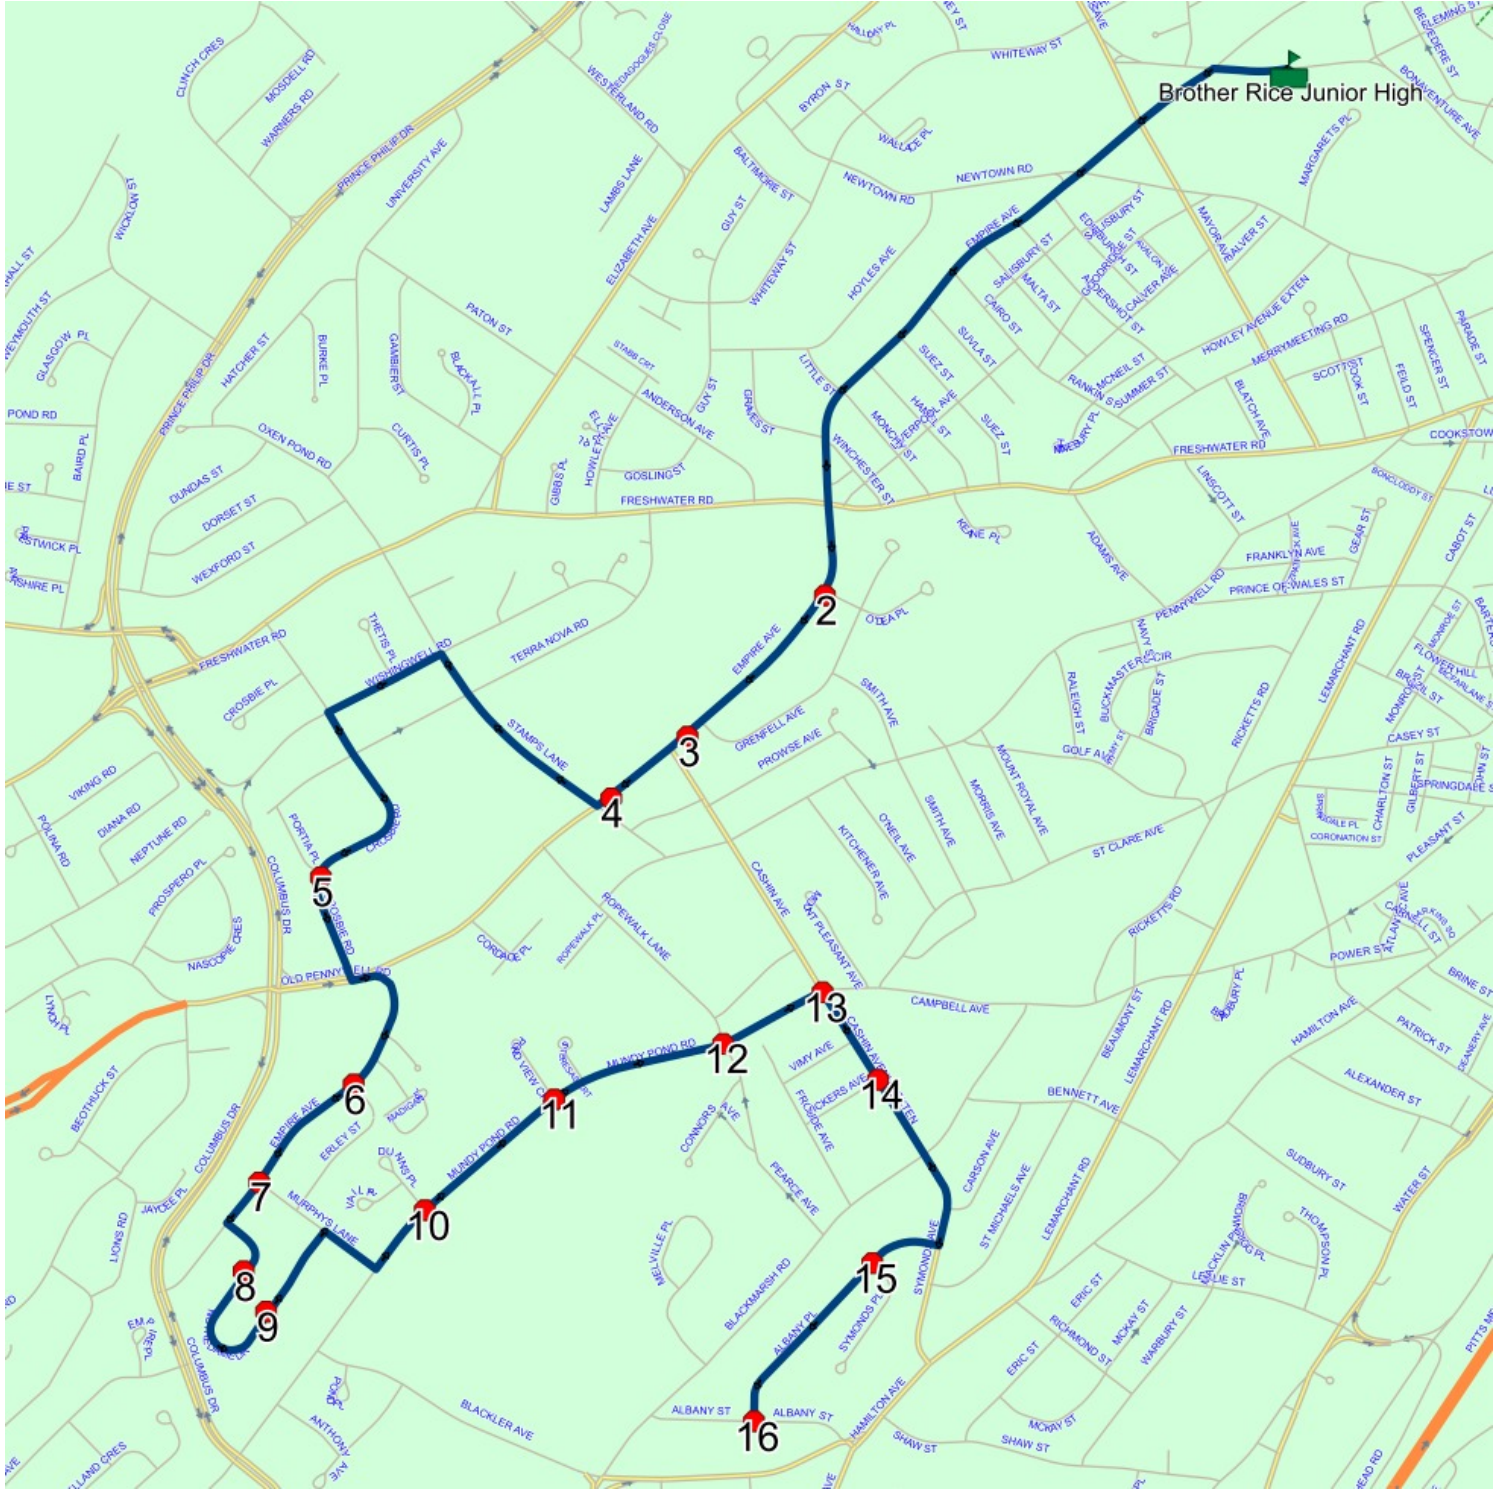

Route: 17-129-4 Run: 17-129-4A PM

Route: 17-129-4

Operator: Executive Taxi Ltd.

Vehicle: 17-129-4

Description:

Schools: Brother Rice Junior High (330)

Run: 17-129-4A PM

Schools: Brother Rice Junior High

: 2025-06-30

#	Arrival	Departure	Description	
1	2:08 PM	2:23 PM	Brother Rice Junior High Driveway	: 2025-06-30
2	2:25 PM	2:26 PM	263 EMPIRE AVE; ST JOHNS; A1C	
3	2:27 PM		317 EMPIRE AVE; ST JOHNS; A1C	
4	2:27 PM		335 EMPIRE AVE	
5	2:30 PM	2:31 PM	30 CROSBIE RD	
6	2:32 PM	2:33 PM	EMPIRE AVE & ERLEY ST	
7	2:33 PM	2:34 PM	MURPHYS LANE & EMPIRE AVE	
8	2:34 PM	2:35 PM	75 NOTRE DAME DR	
9	2:35 PM	2:36 PM	30 NOTRE DAME DR	
10	2:37 PM	2:38 PM	MUNDY POND RD & DUNNS PL	
11	2:38 PM	2:39 PM	MUNDY POND RD & POND VIEW CRT	
12	2:39 PM	2:40 PM	MUNDY POND RD & PEARCE AVE	
13	2:40 PM		CASHIN AVE & CAMPBELL AVE	
14	2:41 PM	2:42 PM	CASHIN AVENUE EXTEN & VICKERS AVE	
15	2:43 PM		Albany Pl @ Symonds Pl	
16	2:44 PM		ALBANY ST & ALBANY PL; ST JOHNS	

Route: 17-129-4 Run: 17-129-4A PM