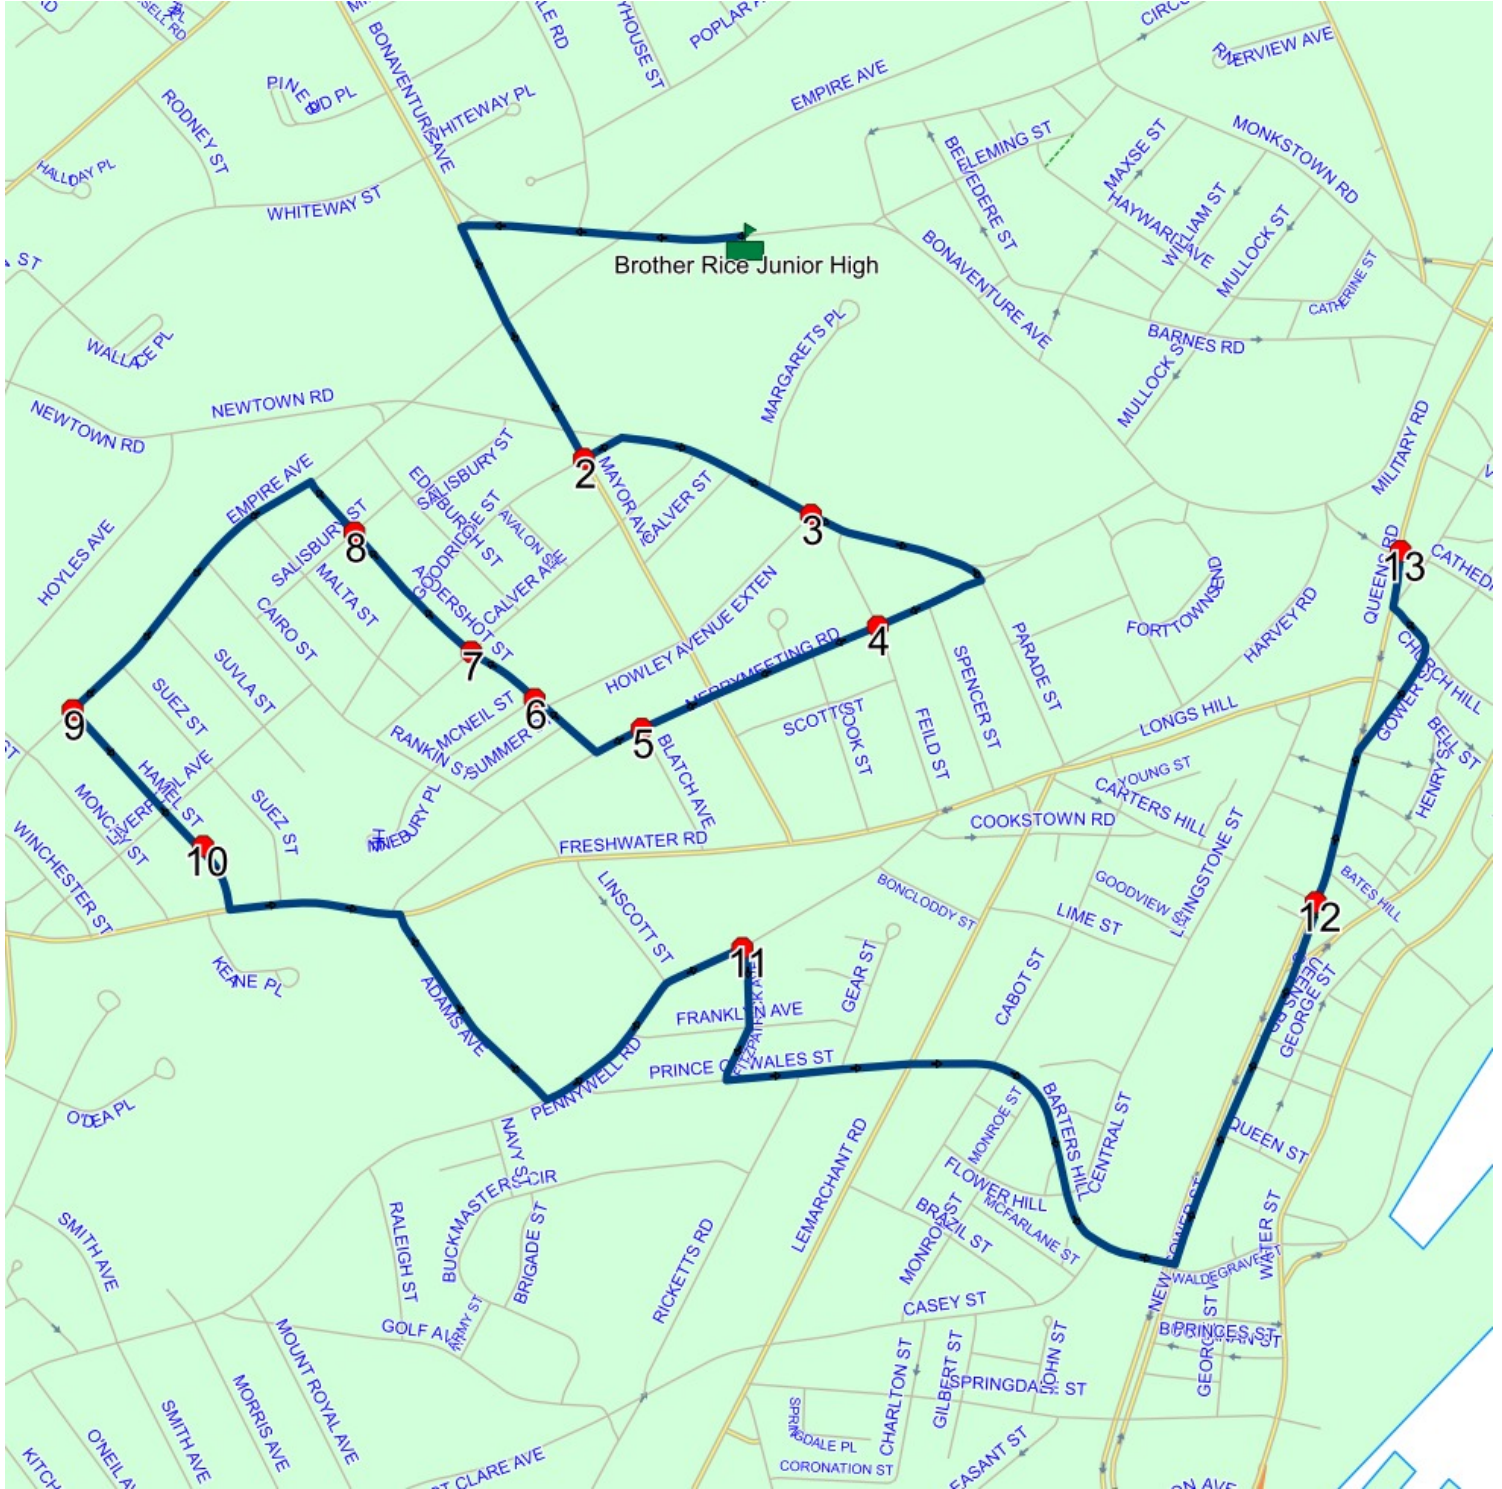

Route: 23-248-05 Run: 23-248-05A PM

Route: 23-248-05

Operator: Burse's Taxi Inc.

Vehicle: 23-248-05

Description:

Schools: Brother Rice Junior High (330)

Run: 23-248-05A PM

Schools: Brother Rice Junior High

#	Arrival	Departure	Description	
1	2:08 PM	2:23 PM	Brother Rice Junior High Driveway	: 2026-06-30
2	2:25 PM		GOODRIDGE ST; ST JOHNS & MAYOR AVE; ST JOHNS	
3	2:26 PM	2:27 PM	NEWTOWN RD; ST JOHNS & HOWLEY AVENUE EXTEN; ST JOHNS	
4	2:27 PM	2:28 PM	MERRYMEETING RD; ST JOHNS & FEILD ST; ST JOHNS	
5	2:28 PM	2:29 PM	MERRYMEETING RD; ST JOHNS & BLATCH AVE; ST JOHNS	
6	2:29 PM	2:30 PM	ALDERSHOT ST; ST JOHNS & MCNEIL ST; ST JOHNS	
7	2:30 PM	2:31 PM	CALVER AVE; ST JOHNS & ALDERSHOT ST; ST JOHNS	: 2026-06-30
8	2:31 PM	2:32 PM	SALISBURY ST; ST JOHNS & ALDERSHOT ST; ST JOHNS	
9	2:33 PM		EMPIRE AVE & HAMEL ST	
10	2:34 PM	2:35 PM	12 HAMEL ST; ST JOHNS	
11	2:37 PM	2:38 PM	PENNYWELL RD; ST JOHNS & FITZPATRICK AVE; ST JOHNS	
12	2:41 PM	2:42 PM	QUEENS RD; ST JOHNS & CARTERS HILL PL; ST JOHNS	
13	2:43 PM	2:44 PM	QUEENS RD; ST JOHNS & CATHEDRAL ST; ST JOHNS	

Route: 23-248-05 Run: 23-248-05A PM