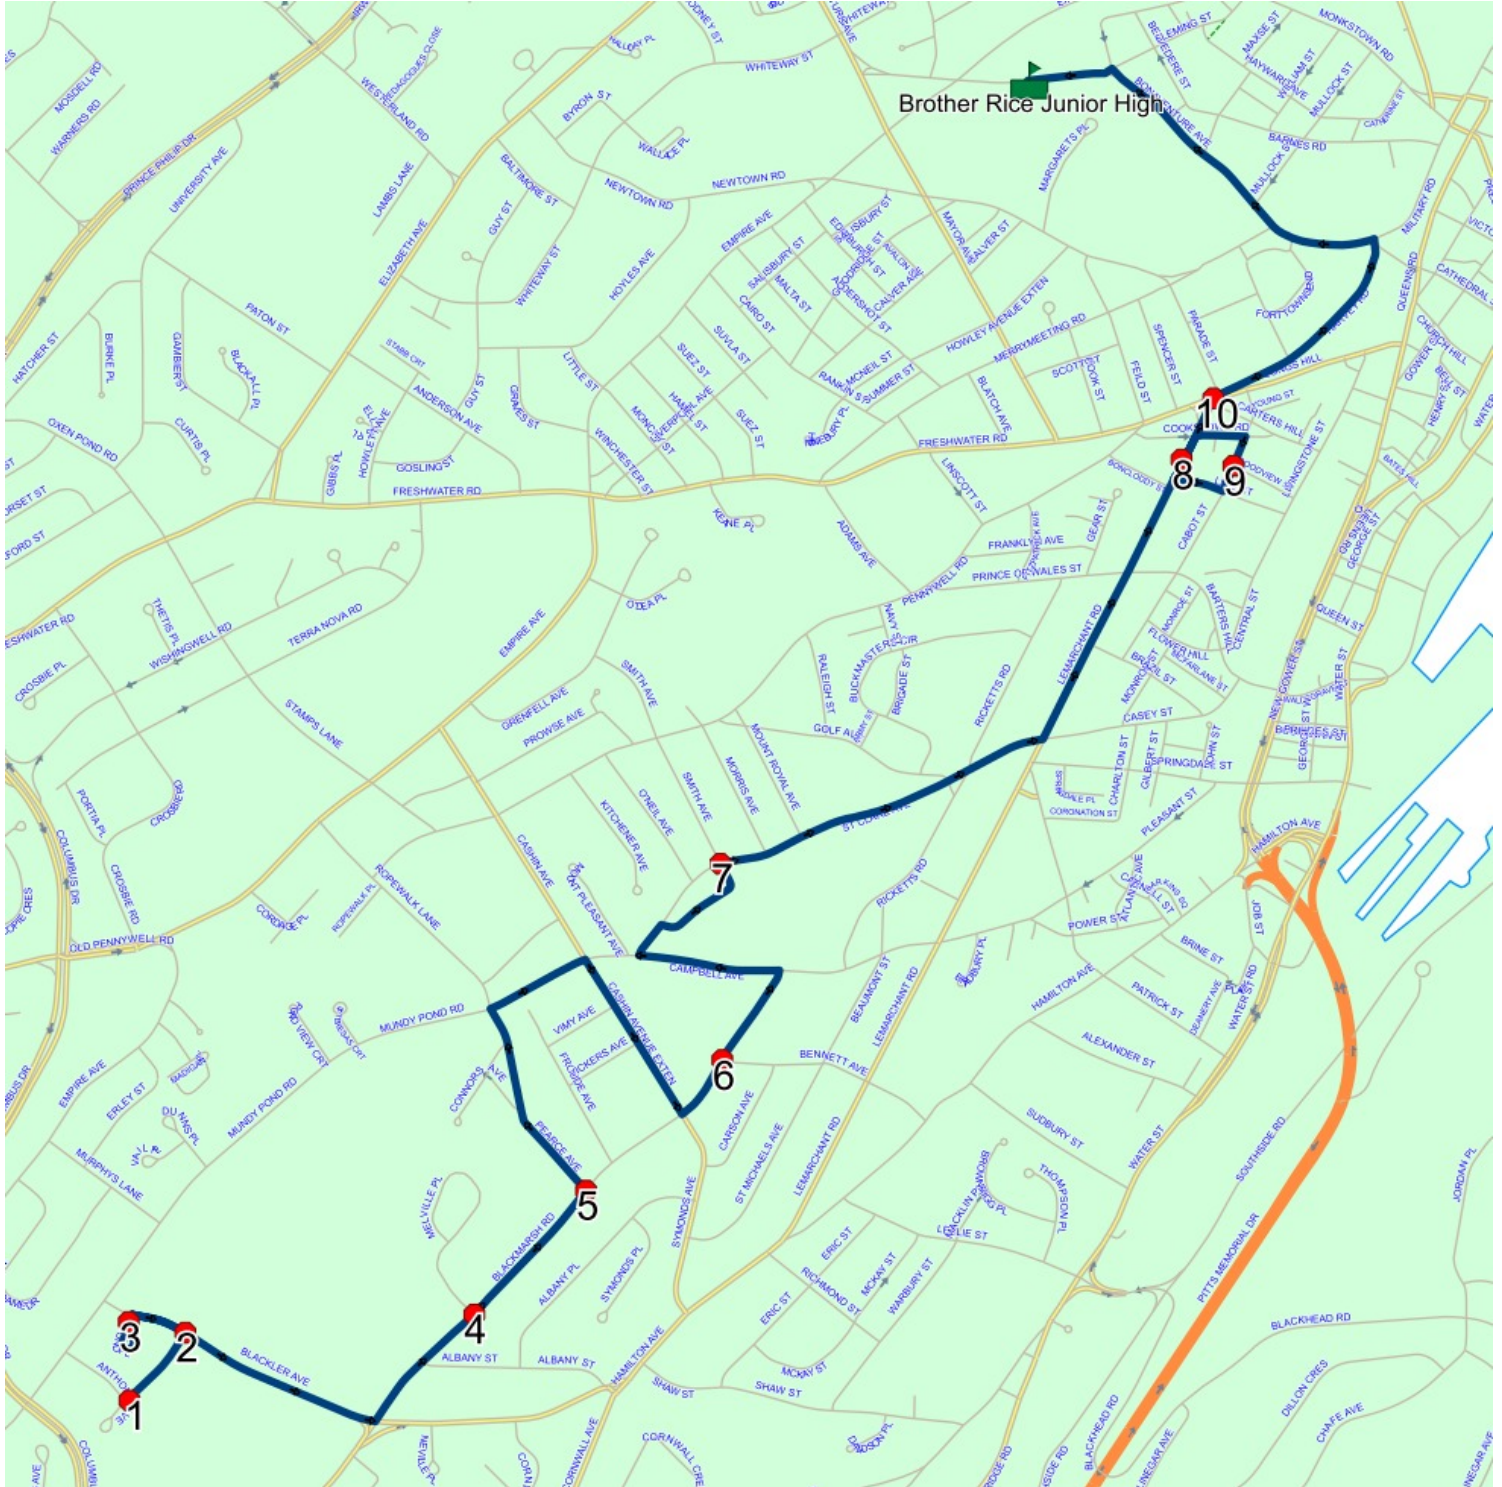

Route: 23-248-04 Run: 23-248-04A AM

Route: 23-248-04

Operator: Burse's Taxi Inc.

Vehicle: 23-248-04

Description:

Schools: Brother Rice Junior High (330)

Run: 23-248-04A AM

Description:

Schools: Brother Rice Junior High

#	Arrival	Departure	Description
1		7:43 AM	27 ANTHONY AVENUE
2	7:43 AM	7:44 AM	BLACKLER AVE & ANTHONY AVENUE
3		7:46 AM	8 POND PL; ST JOHNS; A1E : 2025-06-30
4		7:48 AM	BLACKMARSH RD & MELVILLE PL; ST JOHNS
5		7:49 AM	BLACKMARSH RD & PEARCE AVE
6	7:52 AM	7:53 AM	BLACKMARSH RD & BENNETT AVE
7		7:55 AM	ST CLARE AVE & SMITH AVE
8		7:58 AM	28 LEMARCHANT RD
9	7:59 AM	8:00 AM	CABOT ST; ST JOHNS & GOODVIEW ST; ST JOHNS
10	8:01 AM	8:02 AM	HARVEY RD & LONGS HILL (METROBUS STOP)
11	8:05 AM	8:07 AM	Brother Rice Junior High Driveway

Route: 23-248-04 Run: 23-248-04A AM