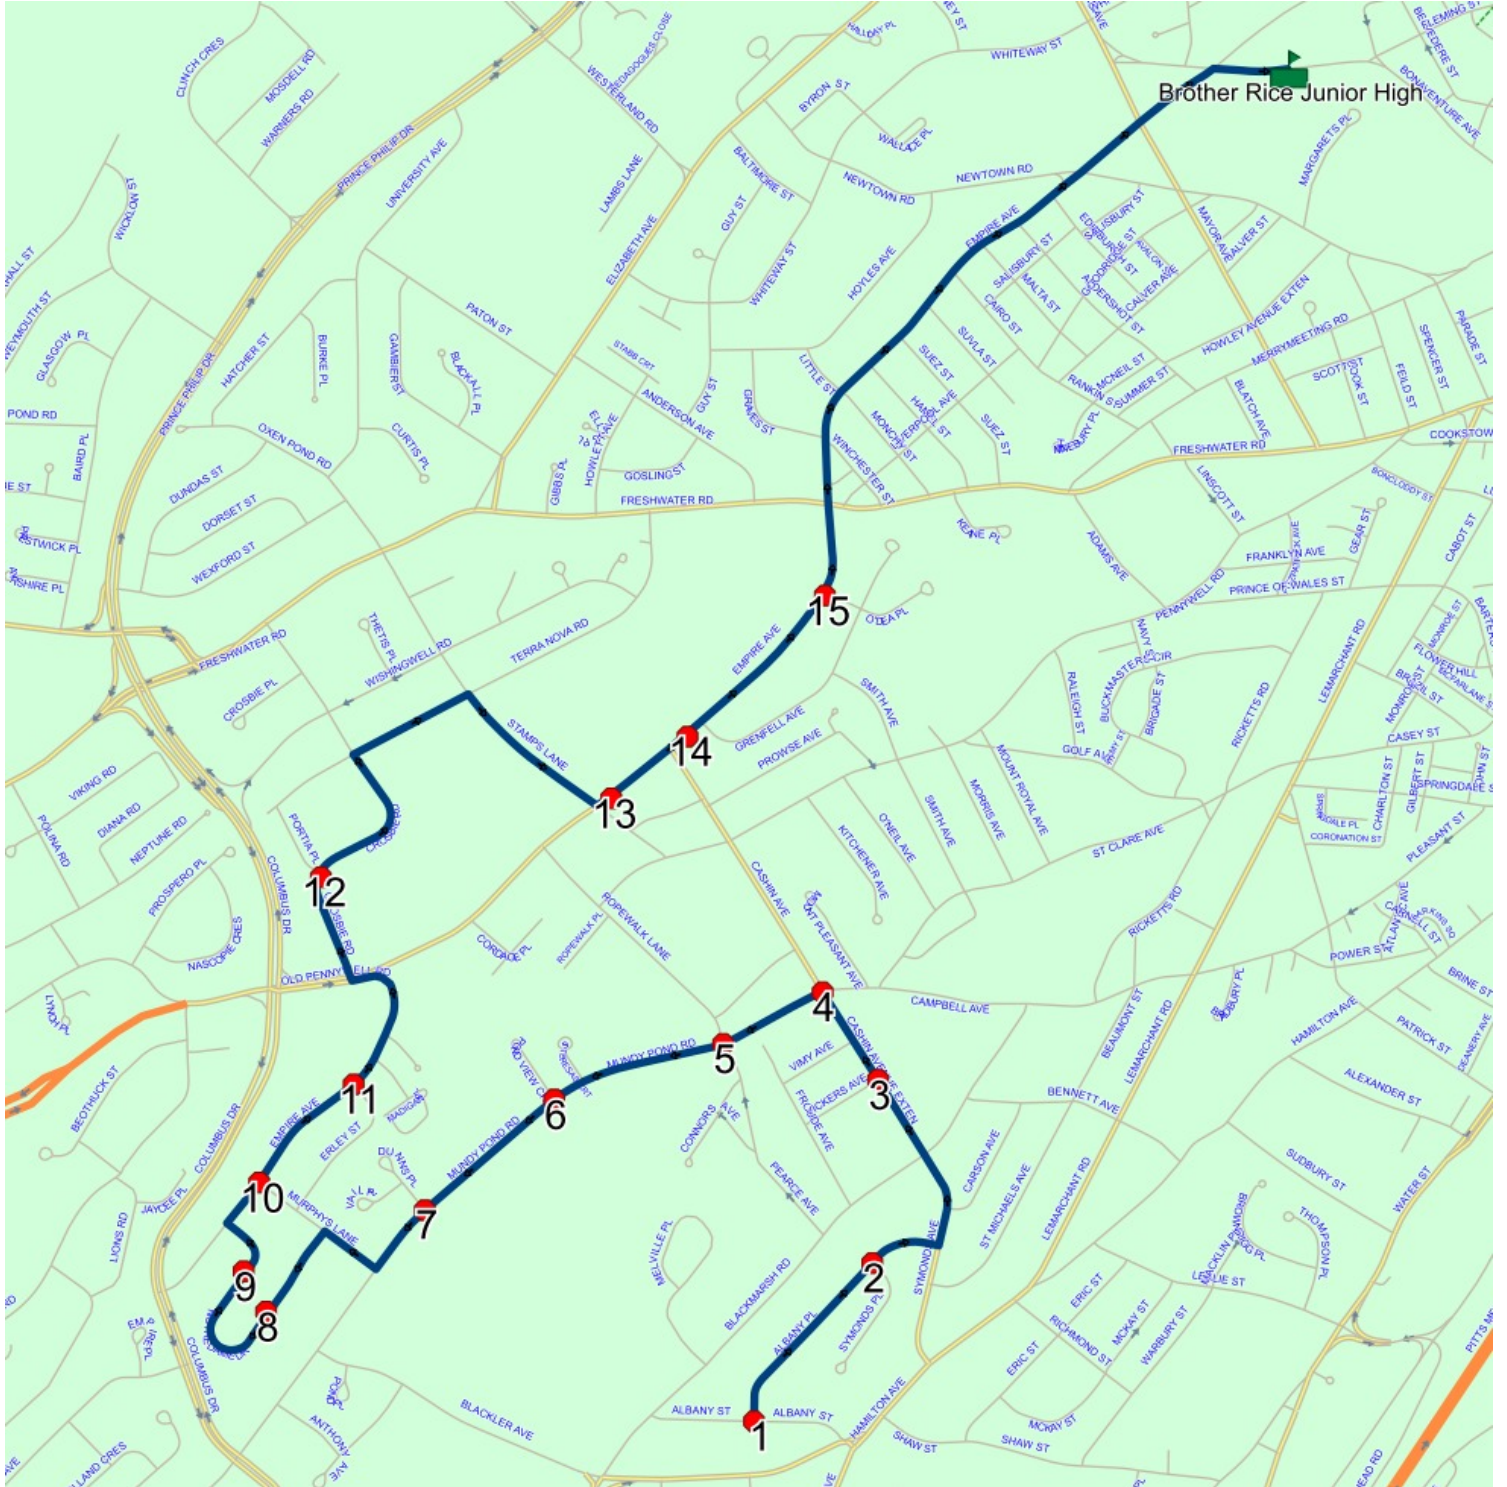

Route: 17-129-4 Run: 17-129-4A AM

Route: 17-129-4

Operator: Executive Taxi Ltd.

Vehicle: 17-129-4

Description:

Schools: Brother Rice Junior High (330)

Run: 17-129-4A AM

Schools: Brother Rice Junior High

: 2025-06-30

#	Arrival	Departure	Description
1		7:46 AM	ALBANY ST & ALBANY PL; ST JOHNS
2		7:47 AM	Albany PI @ Symonds PI
3		7:49 AM	CASHIN AVENUE EXTEN & VICKERS AVE
4		7:50 AM	CASHIN AVE & CAMPBELL AVE
5		7:51 AM	MUNDY POND RD & PEARCE AVE
6		7:52 AM	MUNDY POND RD & POND VIEW CRT
7		7:53 AM	MUNDY POND RD & DUNNS PL
8	7:54 AM	7:55 AM	30 NOTRE DAME DR
9		7:55 AM	75 NOTRE DAME DR
10		7:56 AM	MURPHYS LANE & EMPIRE AVE
11		7:57 AM	EMPIRE AVE & ERLEY ST
12	7:58 AM	7:59 AM	30 CROSBIE RD
13		8:01 AM	335 EMPIRE AVE
14	8:01 AM	8:02 AM	317 EMPIRE AVE; ST JOHNS; A1C
15	8:02 AM	8:03 AM	263 EMPIRE AVE; ST JOHNS; A1C
16	8:05 AM	8:07 AM	Brother Rice Junior High Driveway : 2025-06-30

Route: 17-129-4 Run: 17-129-4A AM