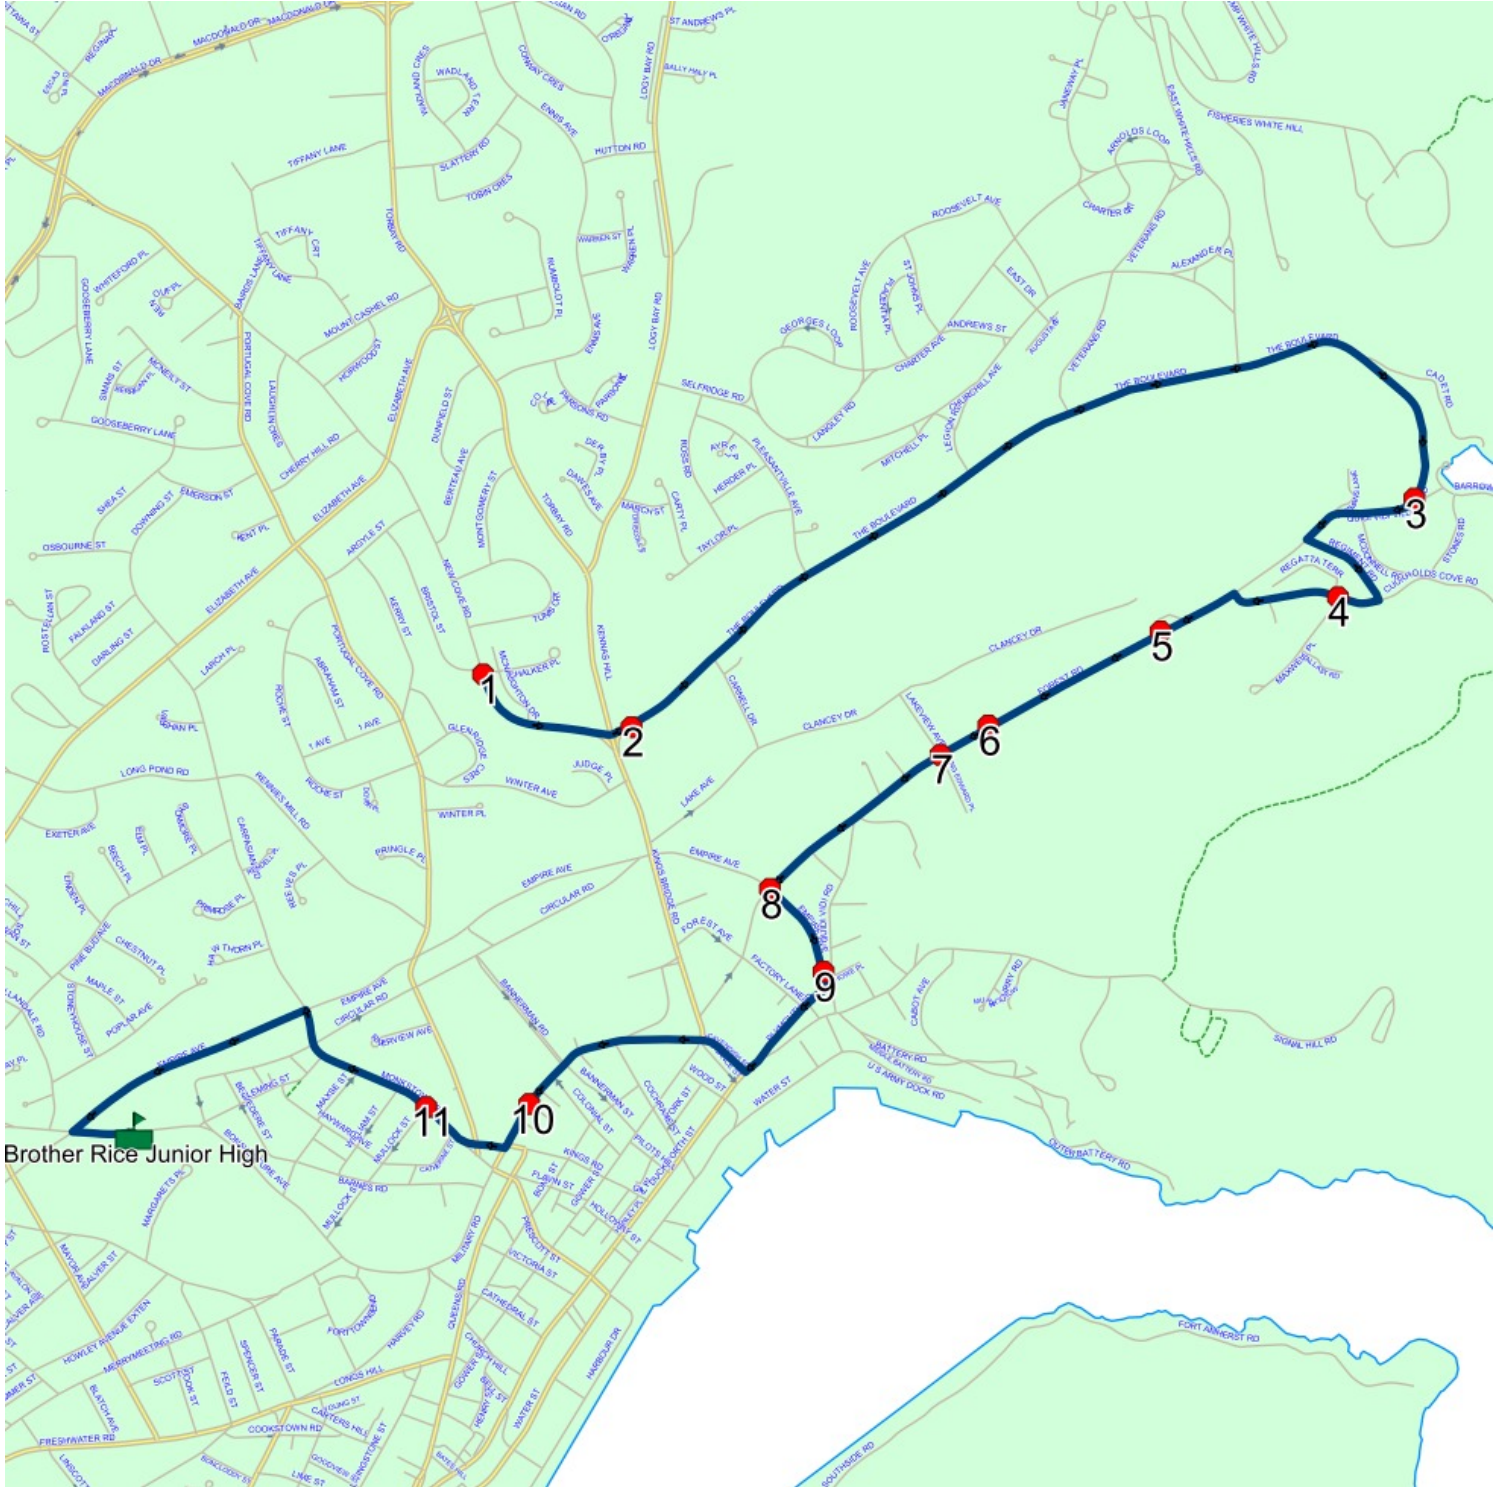

Route: 17-129-1 Run: 17-129-1A AM

Route: 17-129-1

Operator: Executive Taxi Ltd.

Vehicle: 17-129-1

Description:

Schools: Brother Rice Junior High (330)

Run: 17-129-1A AM

Schools: Brother Rice Junior High

: 2025-06-30

#	Arrival	Departure	Description
1	7:44 AM	7:45 AM	NEW COVE RD & CHALKER PL
2	7:45 AM	7:46 AM	2 THE BOULEVARD; ST JOHNS; A1A
3		7:50 AM	INN OF OLDE - QUIDI VIDI VILLAGE RD; ST JOHNS; A1A
4		7:52 AM	CUCKHOLDS COVE RD & MAXWELL PL
5		7:54 AM	187 FOREST RD; ST JOHNS; A1A
6		7:55 AM	127 FOREST RD; ST JOHNS; A1A
7	7:55 AM	7:56 AM	Forest Road @ Lakeview Avenue
8		7:57 AM	Forest Rd @ Empire Ave
9	7:58 AM	7:59 AM	EMPIRE AVE MAILBOXES NEAR PLYMOUTH RD
10		8:01 AM	MILITARY RD & CAREW ST (METROBUS STOP)
11	8:02 AM	8:03 AM	MONKSTOWN RD; ST JOHNS & MULLOCK ST; ST JOHNS
12	8:05 AM	8:07 AM	Brother Rice Junior High Driveway

Route: 17-129-1 Run: 17-129-1A AM