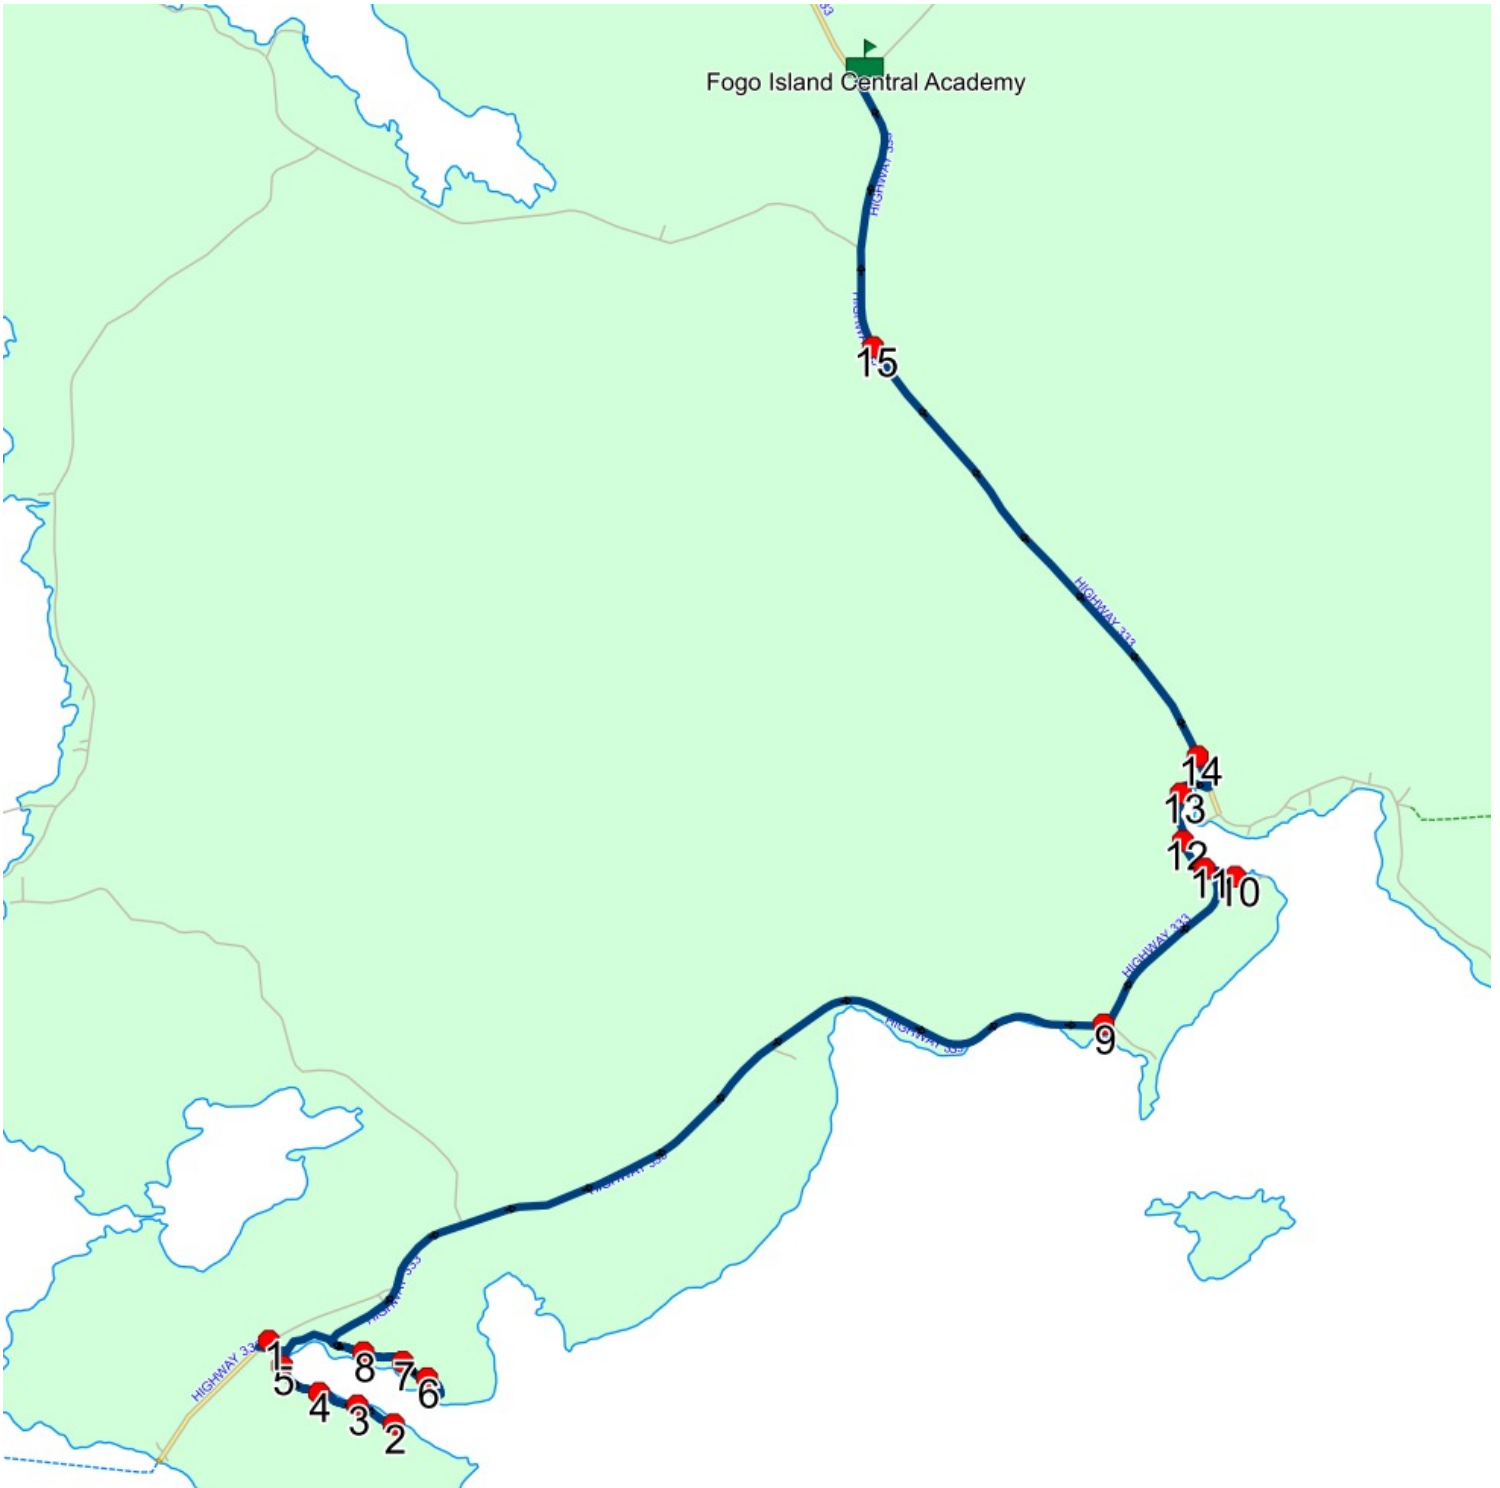

Route: FG 04

Route: FG 04

Operator: Gov (Fogo)

Vehicle: 308-14

Description:

Schools: Fogo Island Central Academy (414)

Run: FICA 04 AM

Stops: 16 Schools: Fogo

Start Time: 7:54 AM

Description:

End Time: 8:37 AM

Island Central Academy (414)

#	Arrival	Departure	Description
1		7:54 AM	89 MAN O WAR COVE RD
2		8:00 AM	90 STAG HARBOUR RD S
3		8:01 AM	61 STAG HARBOUR RD S
4		8:01 AM	48 STAG HARBOUR RD S
5	8:02 AM	8:03 AM	21 STAG HARBOUR RD S
6	8:08 AM	8:09 AM	63 STAG HARBOUR RD N
7	8:09 AM	8:10 AM	46 STAG HARBOUR RD N
8	8:10 AM	8:11 AM	21 STAG HARBOUR RD N (TOP HILL)
9		8:19 AM	62 HARBOUR DR - LITTLE SELDOM
10	8:22 AM	8:23 AM	75 HARBOUR DR - SELDOM
11		8:24 AM	60 HARBOUR DR - SELDOM
12		8:25 AM	33 HARBOUR DR - SELDOM
13		8:26 AM	14 HARBOUR DR - SELDOM : 2024-06-30
14		8:28 AM	217 MAIN ST - SELDOM
15		8:32 AM	SCOTTS HILL RD; FOGO ISLAND CENTRAL & HIGHWAY 333; FOGO ISLAND REGION
16	8:35 AM	8:37 AM	Fogo Island Central Academy : 2024-06-30

Route: FG 04