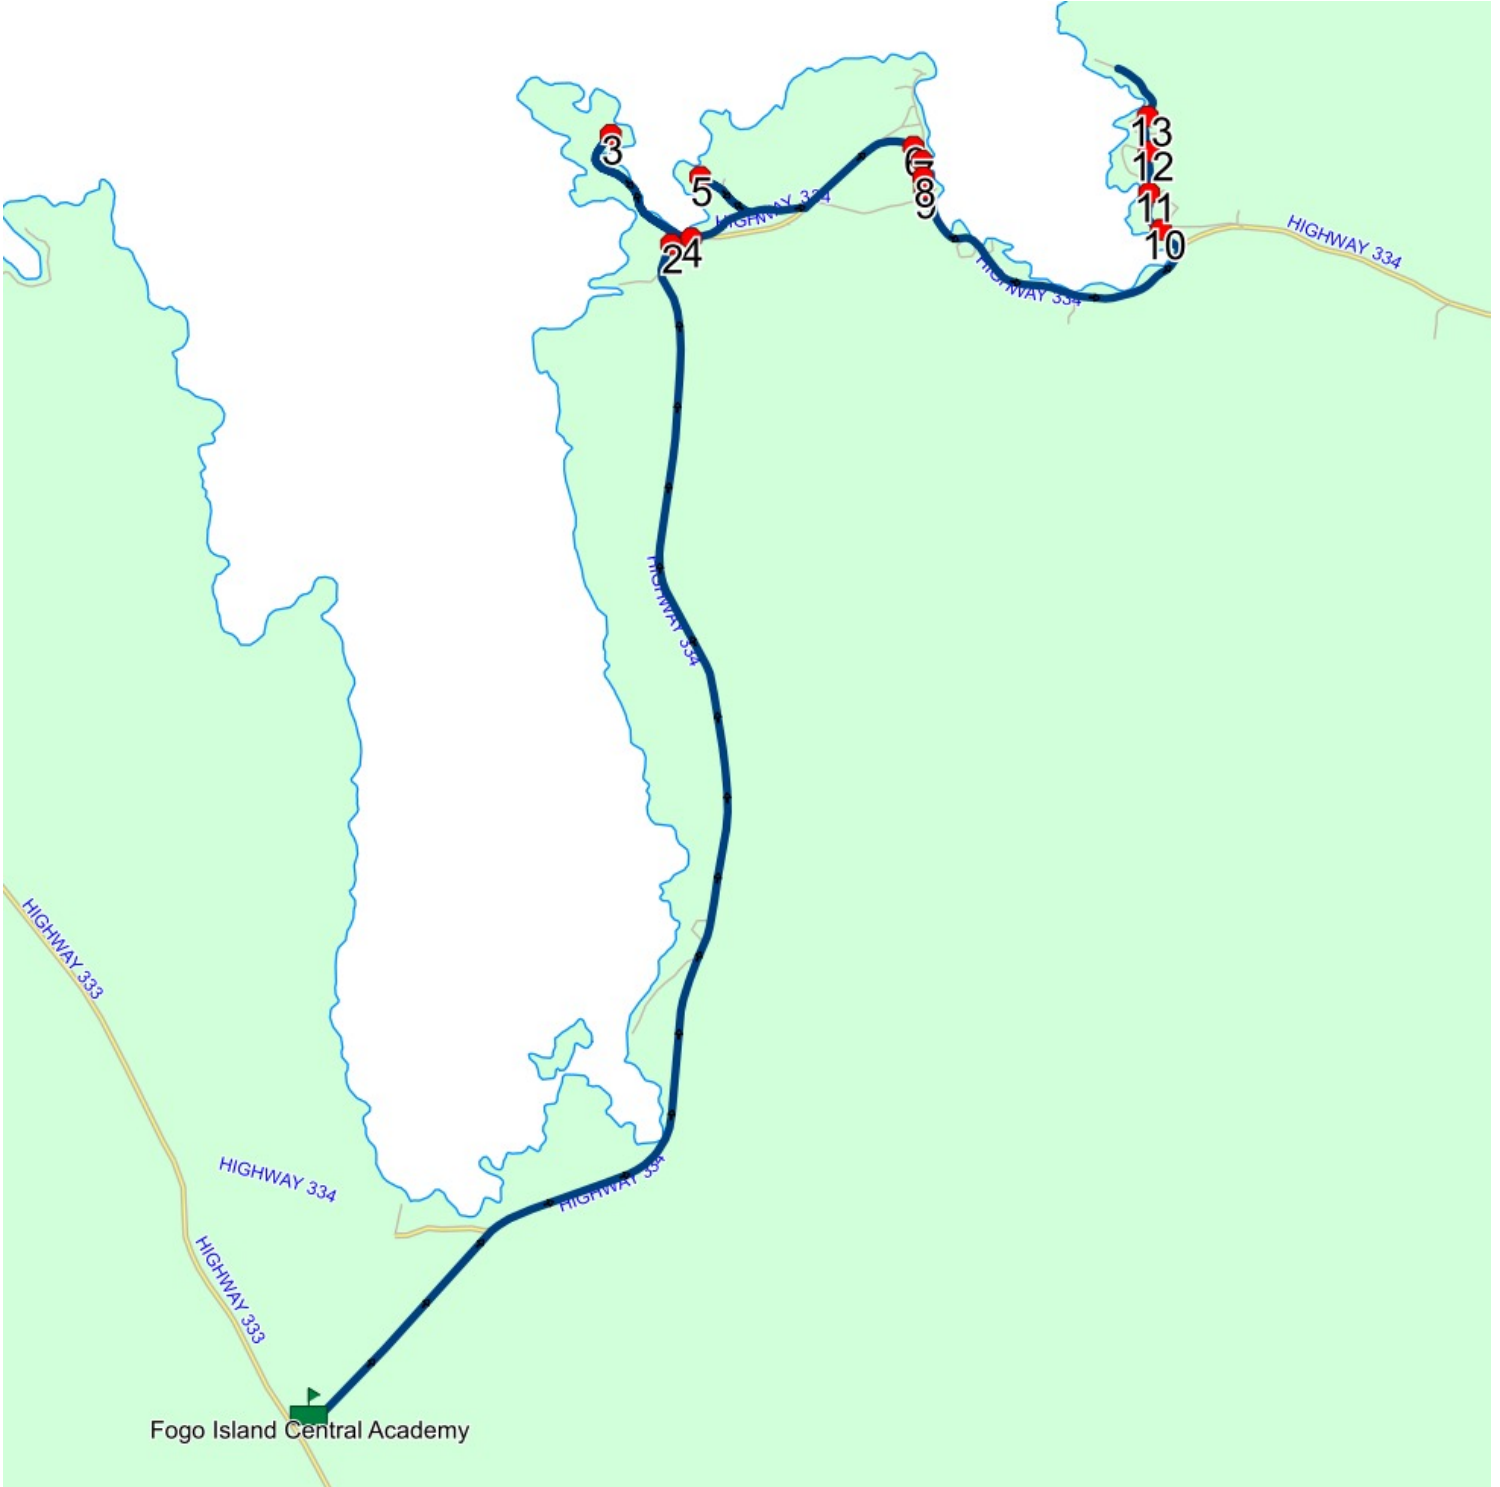

Route: FG 06 Run: FICA 06 PM

Route: FG 06 Operator: Gov (Fogo)
Vehicle: 310-14
Description:
Schools: Fogo Island Central Academy (414)

Run: FICA 06 PM Description:
Stops: 13 Schools: Start Time: 2:55 PM End Time: 3:39 PM
Fogo Island Central Academy

#	Arrival	Departure	Description
1	2:55 PM	3:10 PM	Fogo Island Central Academy
2	3:17 PM		345 HIGHWAY 334; JOE BATTS ARM-BARRD ISLANDS-SHOAL BAY; A0G
3	3:18 PM		81 LITTLE HARBOUR RD
4	3:20 PM	3:21 PM	313 MAIN ST - JOE BATTS ARM
5	3:22 PM	3:23 PM	22 HEWITT POINT RD
6	3:29 PM	3:30 PM	185 MAIN ST
7	3:30 PM	3:31 PM	97 MAIN ST
8	3:31 PM		45 MAIN ST; JOE BATTS ARM-BARRD ISLANDS-SHOAL BAY; A0G
9	3:32 PM		9 MAIN ST - JOE BATTS ARM
10	3:35 PM		20 SOUTH SIDE RD - JOE BATTS ARM
11	3:35 PM	3:36 PM	53 SOUTH SIDE RD - JOE BATTS ARM
12	3:36 PM	3:37 PM	78 SOUTH SIDE RD - JOE BATTS ARM
13	3:37 PM	3:38 PM	138 SOUTH SIDE RD - JOE BATTS ARM

Route: FG 06 Run: FICA 06 PM