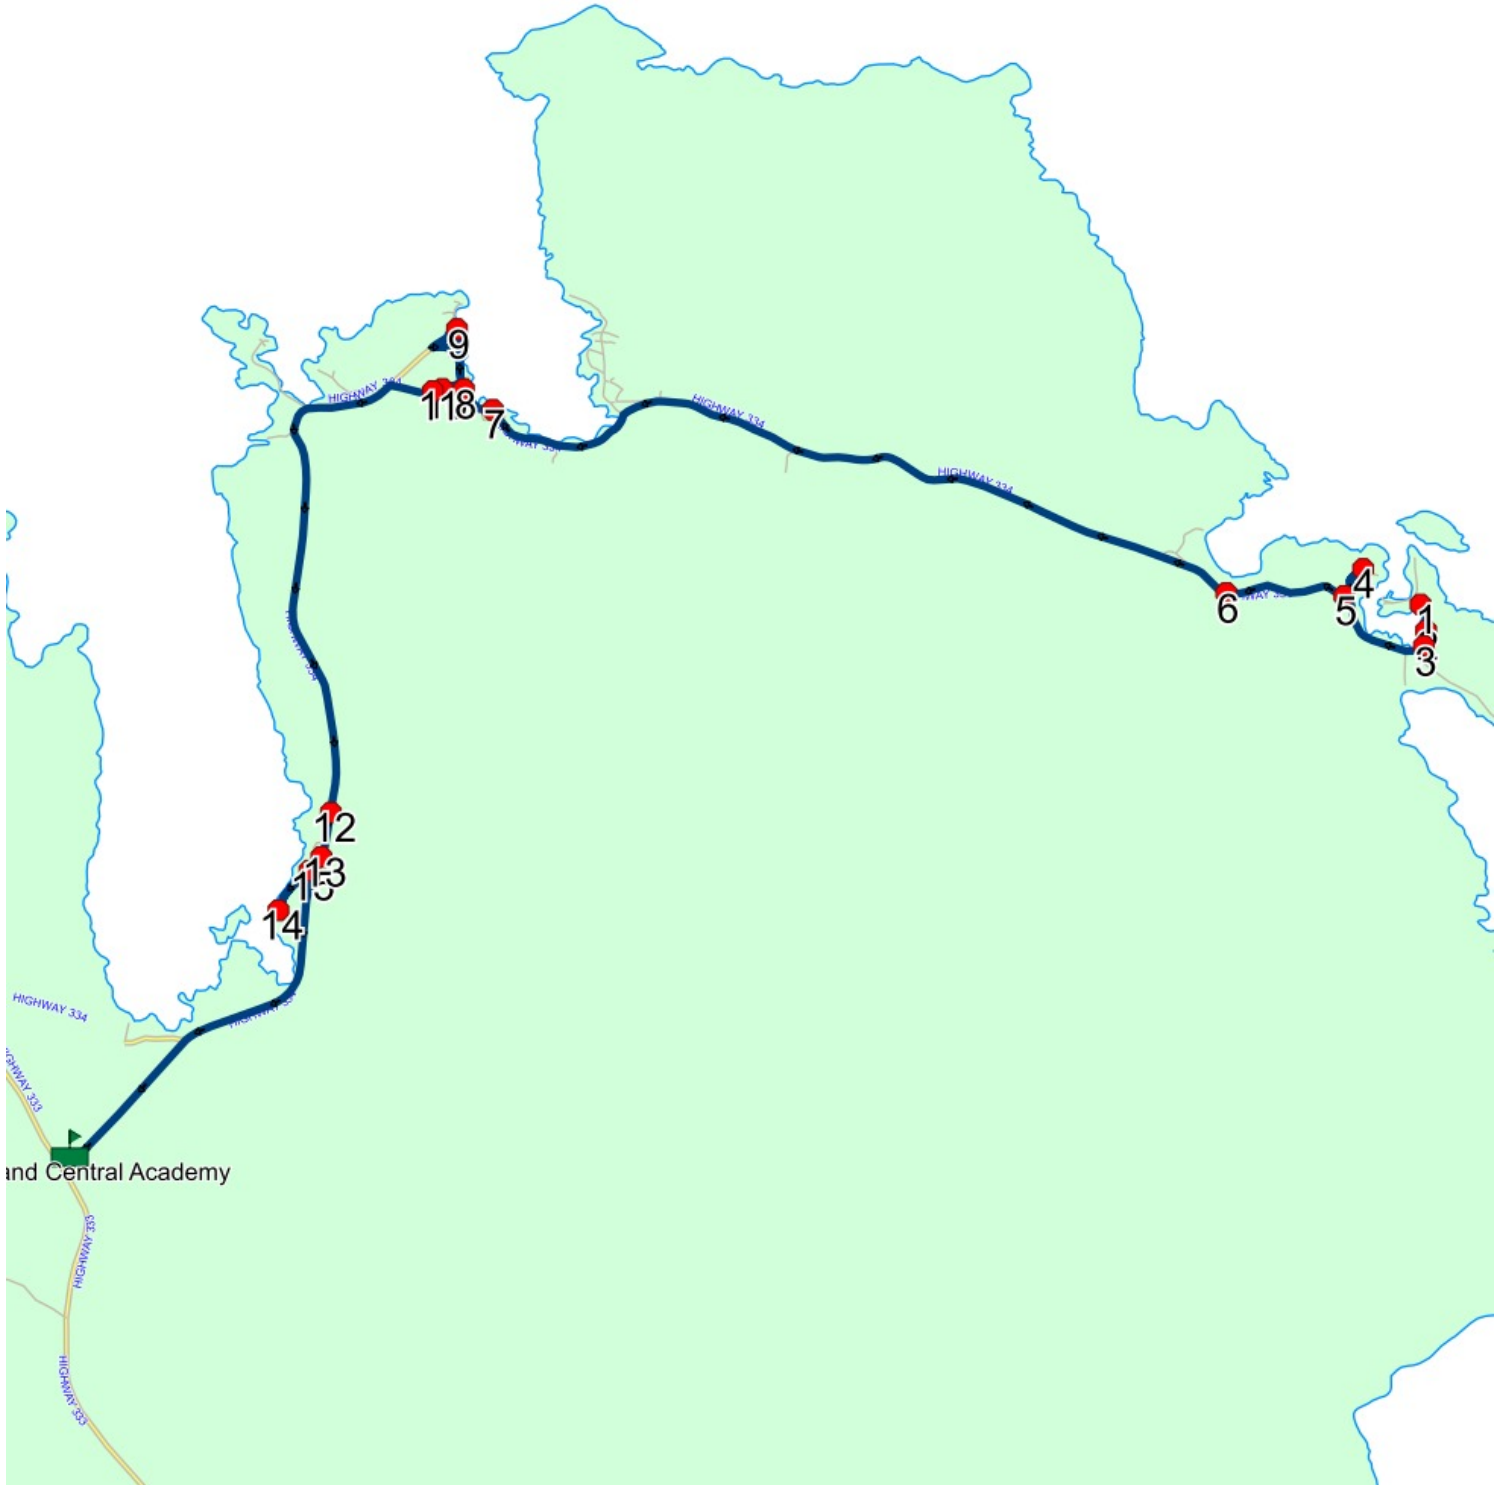

Route: FG 03 Run: FICA 03 AM

Route: FG 03 Operator: Gov (Fogo)
Vehicle: 282-14
Description:
Schools: Fogo Island Central Academy (414)

Run: FICA 03 AM Description:
Stops: 16 Schools: Start Time: 7:57 AM End Time: 8:37 AM
Fogo Island Central Academy

#	Arrival	Departure	Description
1	7:57 AM	7:58 AM	162 MAIN ST - TILTING
2		7:58 AM	129 MAIN ST - TILTING
3		7:59 AM	140 HIGHWAY 334
4		8:02 AM	21 KELLYS ISLAND RD - TILTING
5	8:03 AM	8:04 AM	CHURCH MAIN ST. - TILTING
6		8:05 AM	15 MAIN ST - TILTING
7		8:13 AM	117 MAIN RD - JOE BATTS ARM
8		8:13 AM	162 MAIN RD - JOE BATTS ARM
9		8:15 AM	42 BROWNS POINT RD
10	8:18 AM	8:19 AM	SCHOOL RD
11		8:19 AM	17 SCHOOL RD : 2024-06-30
12		8:24 AM	646 MAIN RD (NEXT TO FOODLAND) - JOE BATTS ARM
13		8:25 AM	HIGHWAY 334 & GODWINS LANE (2ND ENTRANCE)
14	8:29 AM	8:30 AM	55 HERRING COVE RD
15		8:30 AM	25 HERRING COVE RD
16	8:35 AM	8:37 AM	Fogo Island Central Academy : 2024-06-30

Route: FG 03 Run: FICA 03 AM