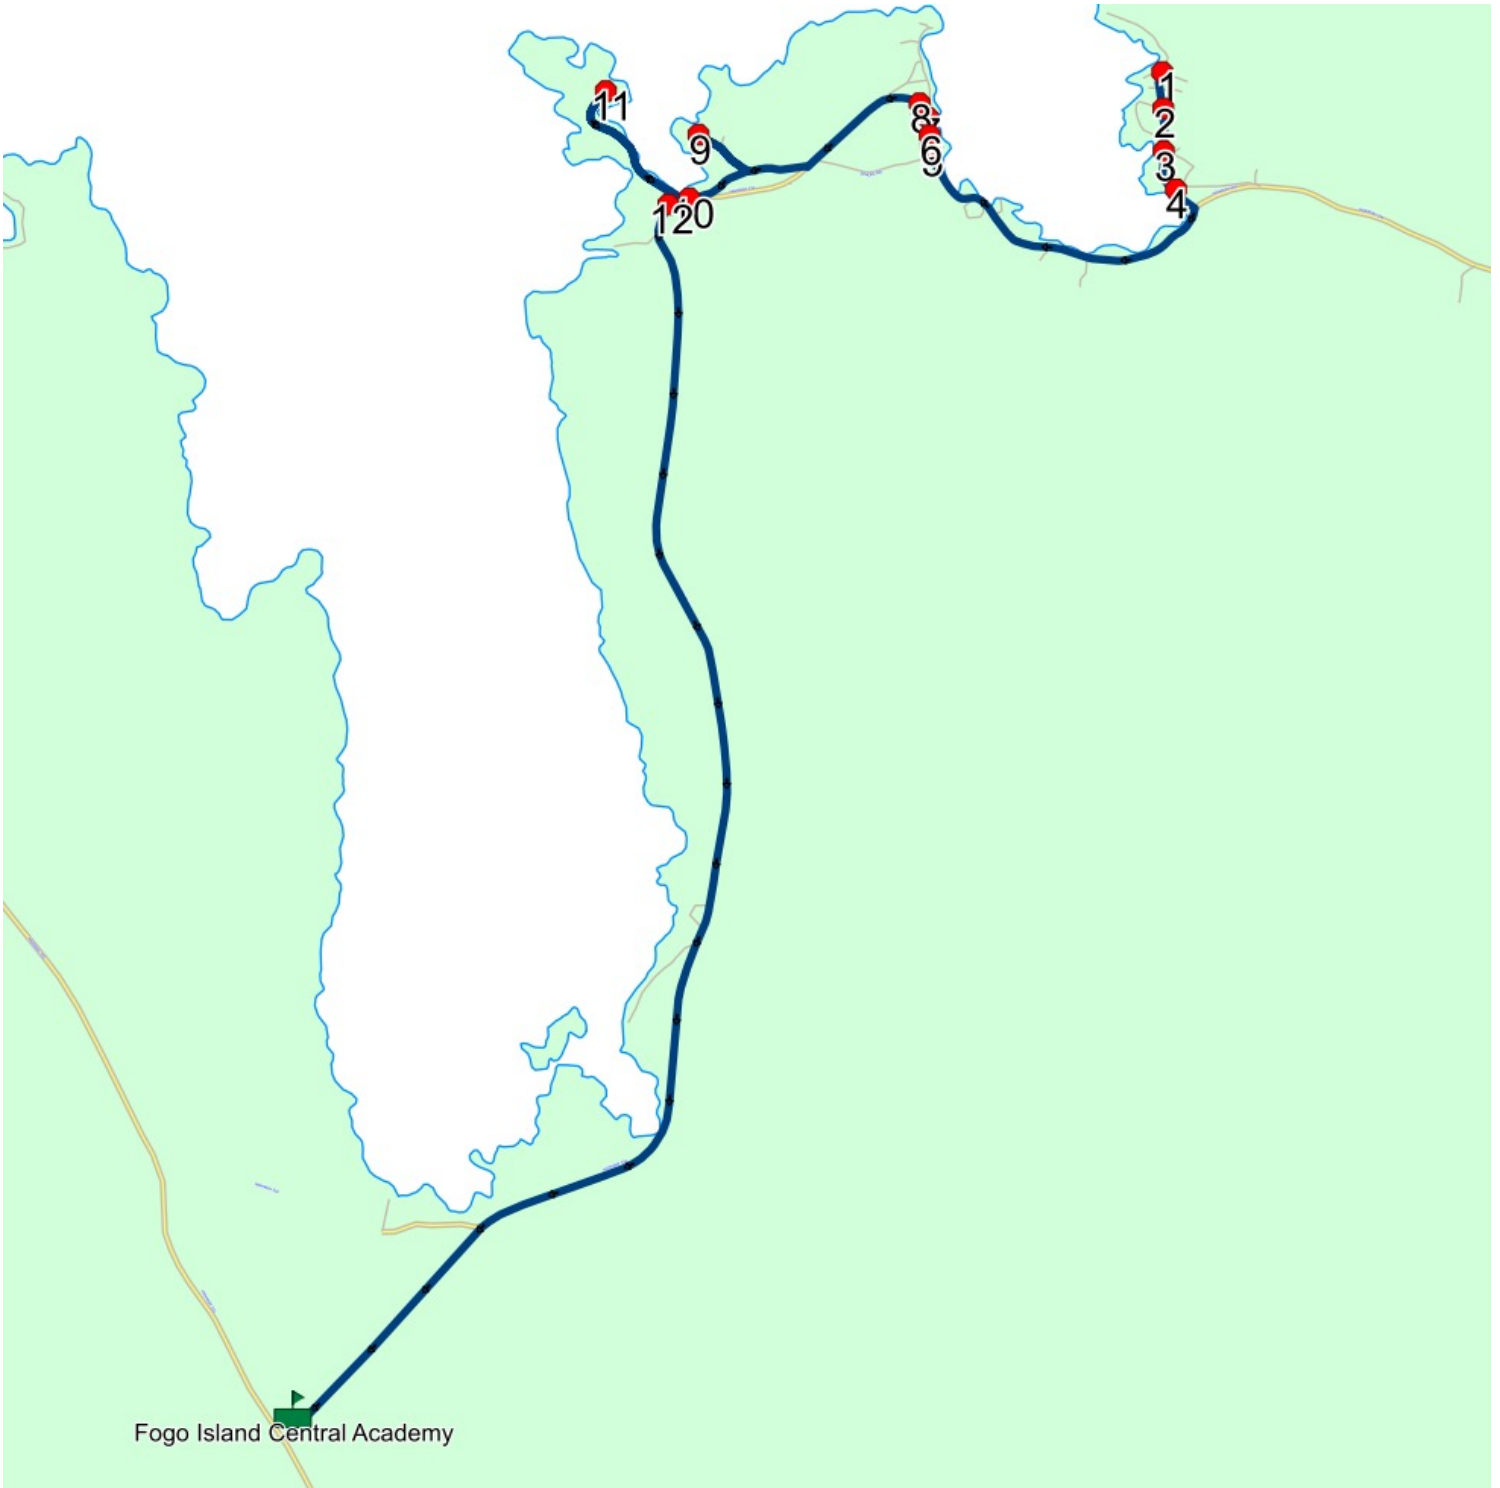

Route: FG 06 Run: FICA 06 AM

Route: FG 06 Operator: Gov (Fogo)
Vehicle: 310-14
Description:
Schools: Fogo Island Central Academy (414)

Run: FICA 06 AM Description:
Stops: 13 Schools: Start Time: 8:09 AM End Time: 8:37 AM
Fogo Island Central Academy

#	Arrival	Departure	Description
1	8:09 AM	8:10 AM	138 SOUTH SIDE RD - JOE BATTS ARM
2	8:10 AM	8:11 AM	78 SOUTH SIDE RD - JOE BATTS ARM
3	8:11 AM	8:12 AM	53 SOUTH SIDE RD - JOE BATTS ARM
4		8:12 AM	20 SOUTH SIDE RD - JOE BATTS ARM
5		8:15 AM	9 MAIN ST - JOE BATTS ARM
6	8:15 AM	8:16 AM	45 MAIN ST; JOE BATTS ARM-BARRD ISLANDS-SHOAL BAY; AOG
7	8:16 AM	8:17 AM	97 MAIN ST
8		8:17 AM	185 MAIN ST
9		8:23 AM	22 HEWITT POINT RD - BARR'D ISLAND
10		8:25 AM	313 MAIN ST - JOE BATTS ARM
11		8:26 AM	81 LITTLE HARBOUR RD
12		8:28 AM	345 HIGHWAY 334; JOE BATTS ARM-BARRD ISLANDS-SHOAL BAY; AOG
13	8:35 AM	8:37 AM	Fogo Island Central Academy

Route: FG 06 Run: FICA 06 AM