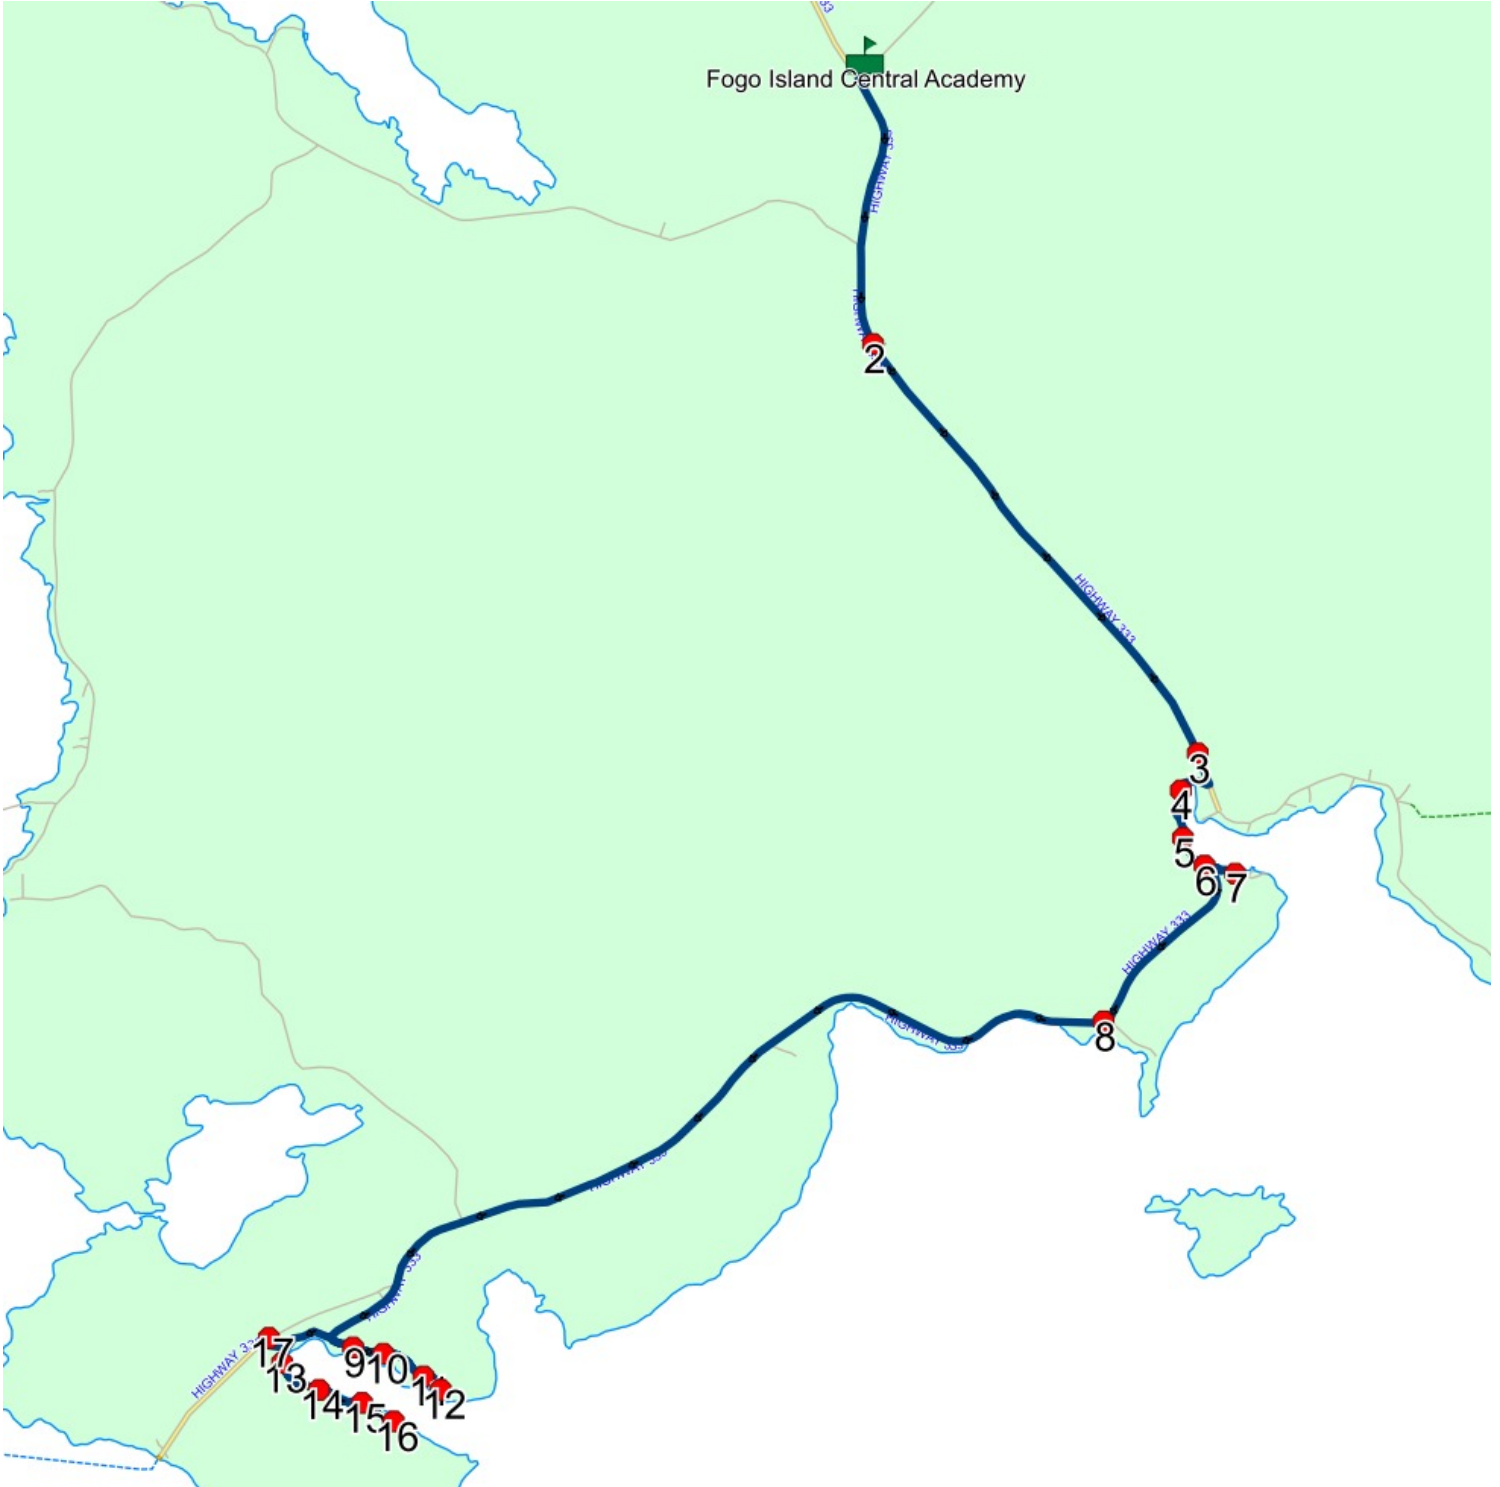

Route: FG 04

Run: FICA 04 PM

Stops: 17 Schools: Fogo

Start Time: 2:55 PM

Description:

End Time: 3:53 PM

Island Central Academy (414)

#	Arrival	Departure	Description	
1	2:55 PM	3:10 PM	Fogo Island Central Academy	: 2024-06-30
2	3:13 PM		SCOTTS HILL RD; FOGO ISLAND CENTRAL & HIGHWAY 333; FOGO ISLAND REGION	
3	3:17 PM	3:18 PM	217 MAIN ST - SELDOM	
4	3:19 PM	3:20 PM	14 HARBOUR DR - SELDOM	: 2024-06-30
5	3:20 PM	3:21 PM	33 HARBOUR DR - SELDOM	
6	3:21 PM	3:22 PM	60 HARBOUR DR - SELDOM	
7	3:22 PM	3:23 PM	75 HARBOUR DR - SELDOM	
8	3:27 PM		62 HARBOUR DR - LITTLE SELDOM	
9	3:35 PM	3:36 PM	16 STAG HARBOUR RD N	
10	3:36 PM	3:37 PM	33 STAG HARBOUR RD N	
11	3:38 PM		62 STAG HARBOUR RD N	
12	3:39 PM		75 STAG HARBOUR RD N	
13	3:44 PM	3:45 PM	21 STAG HARBOUR RD S	
14	3:46 PM		48 STAG HARBOUR RD S	
15	3:46 PM		63 STAG HARBOUR RD S	
16	3:47 PM		90 STAG HARBOUR RD S	
17	3:53 PM		89 MAN O WAR COVE RD	

Route: FG 04