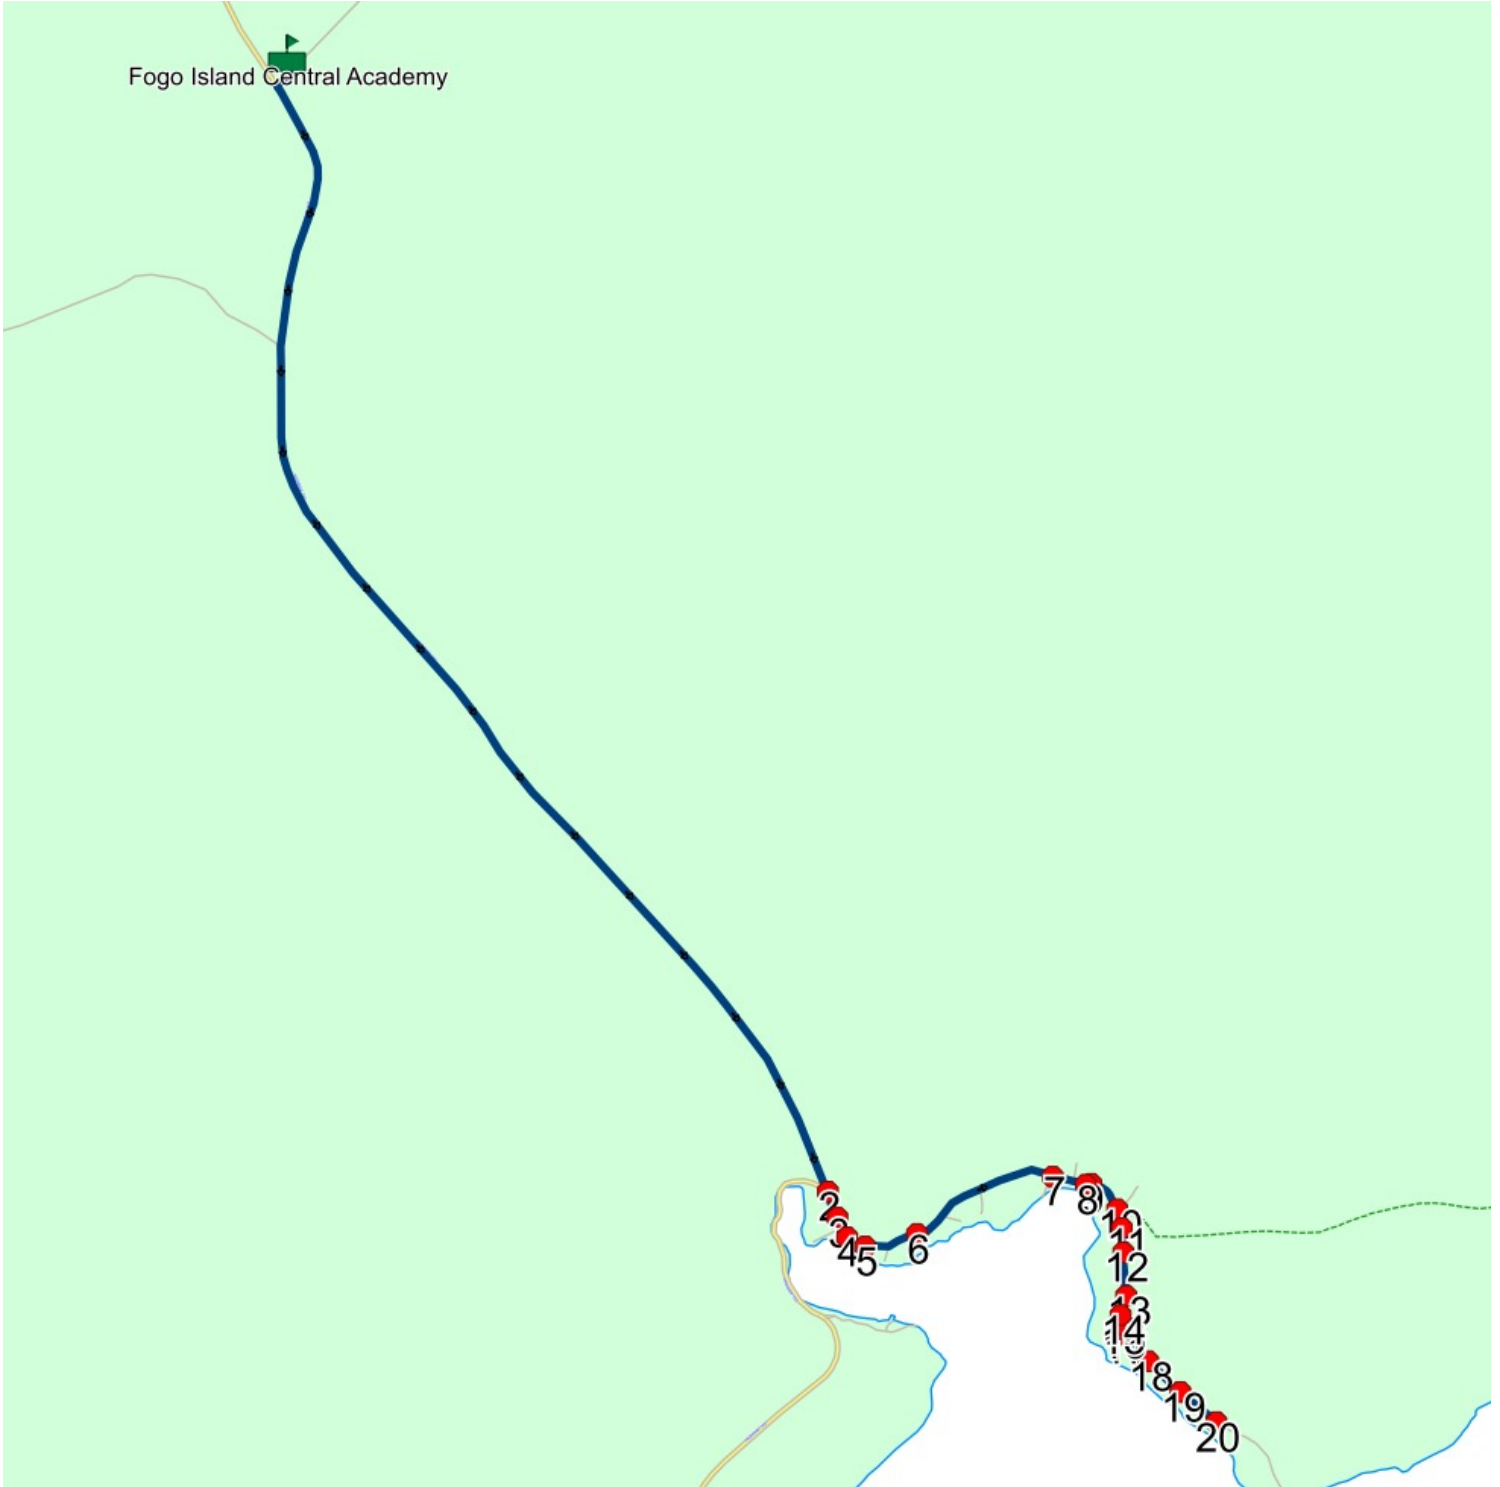

Route: FG 01 Run: FICA 01 PM

Route: FG 01 Operator: Gov (Fogo)
Vehicle: 279-14
Description:
Schools: Fogo Island Central Academy (414)

Run: FICA 01 PM Description:
Stops: 20 Schools: Start Time: 3:08 PM End Time: 3:34 PM
Fogo Island Central Academy

#	Arrival	Departure	Description
1	3:08 PM	3:10 PM	Fogo Island Central Academy
2	3:17 PM		223 MAIN ST - SELDOM
3	3:17 PM	3:18 PM	163 MAIN ST - SELDOM
4	3:18 PM	3:19 PM	150 MAIN ST - SELDOM
5	3:19 PM		134 MAIN ST - SELDOM
6	3:20 PM	3:21 PM	128 MAIN ST - SELDOM
7	3:23 PM		110 MAIN ST - SELDOM
8	3:23 PM	3:24 PM	92 MAIN ST
9	3:24 PM		89 MAIN ST - SELDOM
10	3:25 PM	3:26 PM	71 MAIN ST - SELDOM
11	3:26 PM		45 MAIN ST - SELDOM
12	3:27 PM		35 MAIN ST - SELDOM
13	3:28 PM		17 MAIN ST - SELDOM
14	3:28 PM	3:29 PM	8 MAIN ST
15	3:29 PM		5 MAIN ST
16	3:30 PM		3 MAIN ST
17	3:31 PM		65 BURNT POINT RD - SELDOM
18	3:32 PM		37 BURNT POINT RD - SELDOM
19	3:33 PM		23 BURNT POINT RD - SELDOM
20	3:34 PM		8 BURNT POINT RD - SELDOM

Route: FG 01 Run: FICA 01 PM