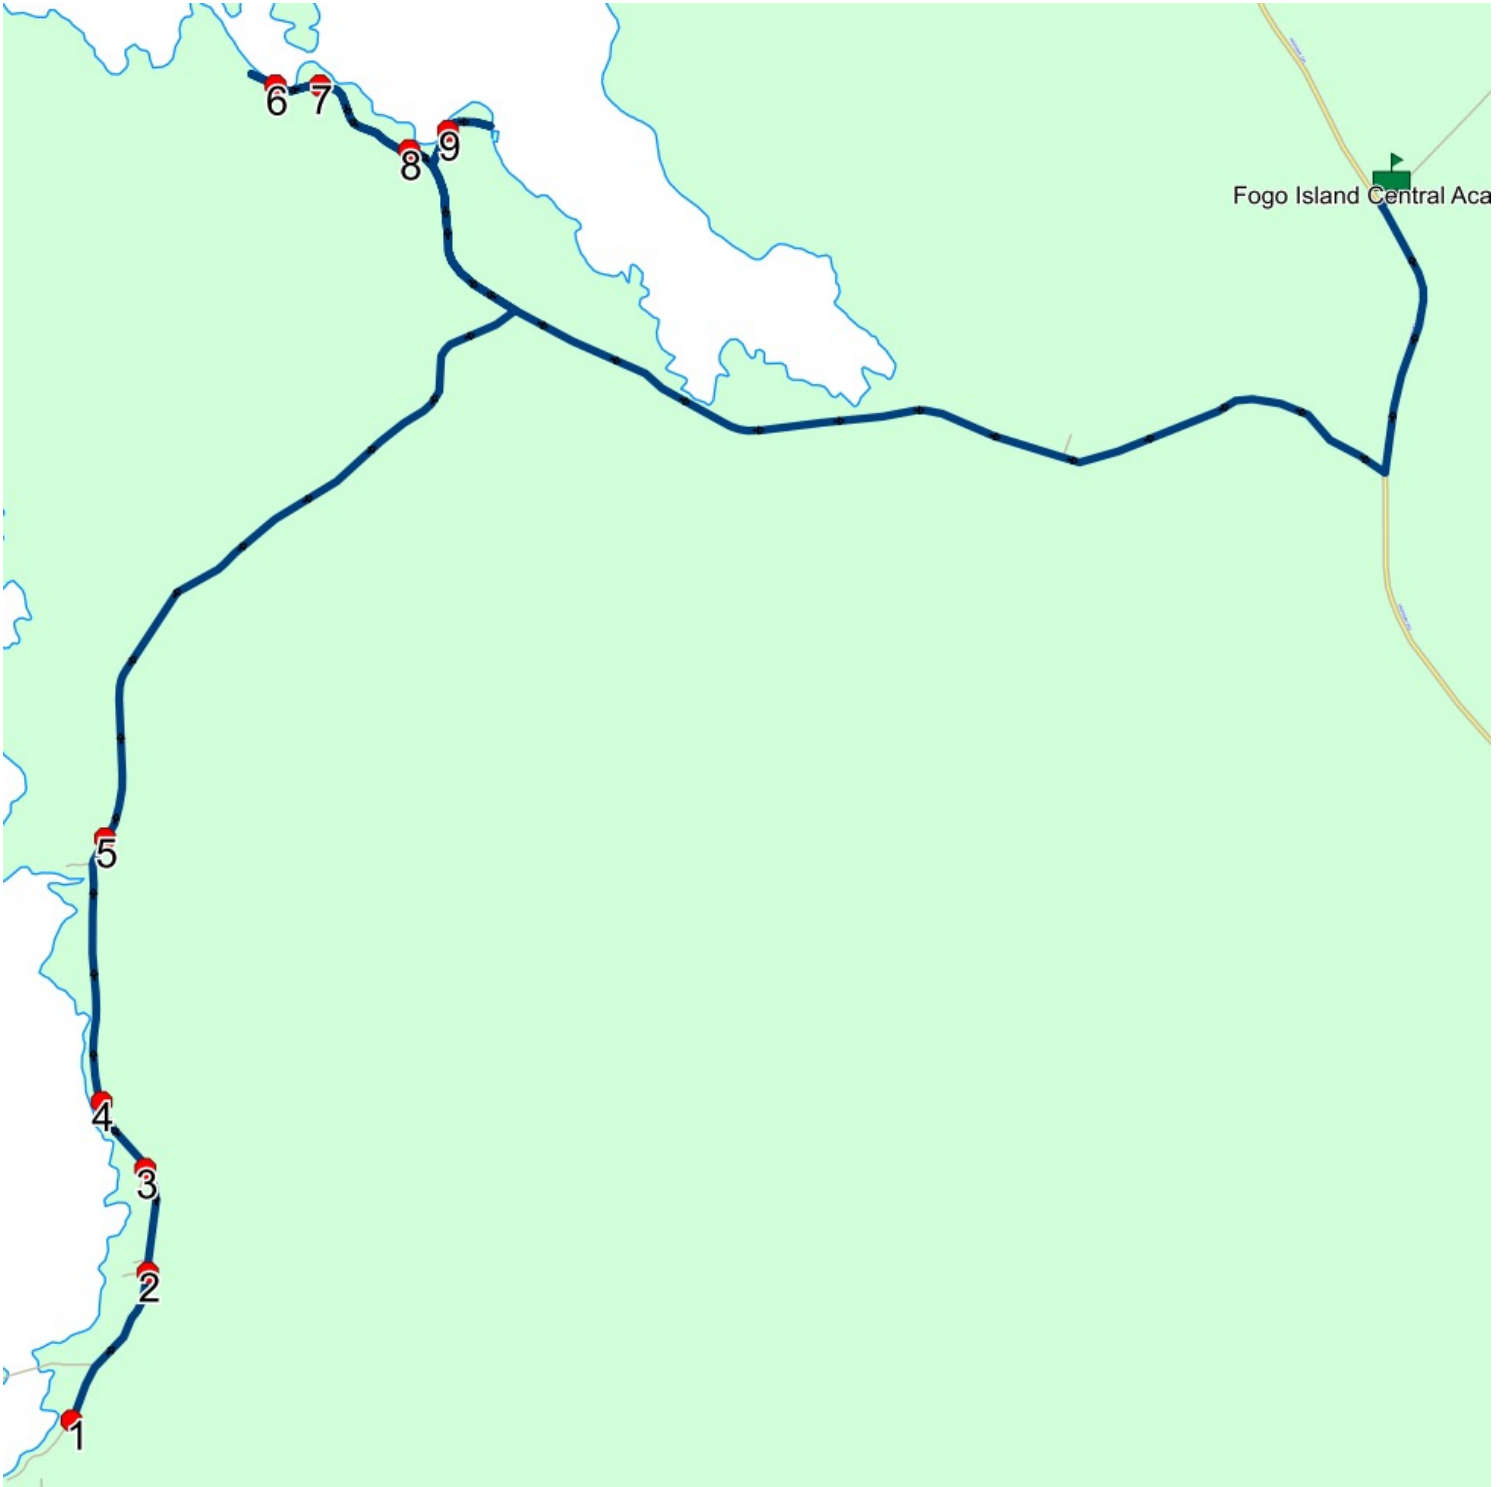

Route: FG 07 Run: FICA 07 AM

Route: FG 07 Operator: Gov (Fogo)
Vehicle: 182-11
Description:
Schools: Fogo Island Central Academy (414)

Run: FICA 07 AM Description:
Stops: 10 Schools: Start Time: 7:53 AM End Time: 8:40 AM
Fogo Island Central Academy

#	Arrival	Departure	Description
1		7:53 AM	11 HARBOUR VIEW DR
2	7:55 AM	8:00 AM	61 HARBOUR VIEW DR : 2024-06-30
3		8:00 AM	96 HARBOUR VIEW DR
4		8:01 AM	115 HARBOUR VIEW DR; ISLAND HARBOUR; A0G
5		8:03 AM	176 HARBOURVIEW DR
6		8:14 AM	10 MAIN RD; DEEP BAY; A0G
7		8:15 AM	26 MAIN RD; DEEP BAY; A0G
8		8:16 AM	66 MAIN RD, DEEP BAY
9		8:21 AM	Foxes Cove Road
10	8:35 AM	8:40 AM	Fogo Island Central Academy : 2024-06-30

Route: FG 07 Run: FICA 07 AM