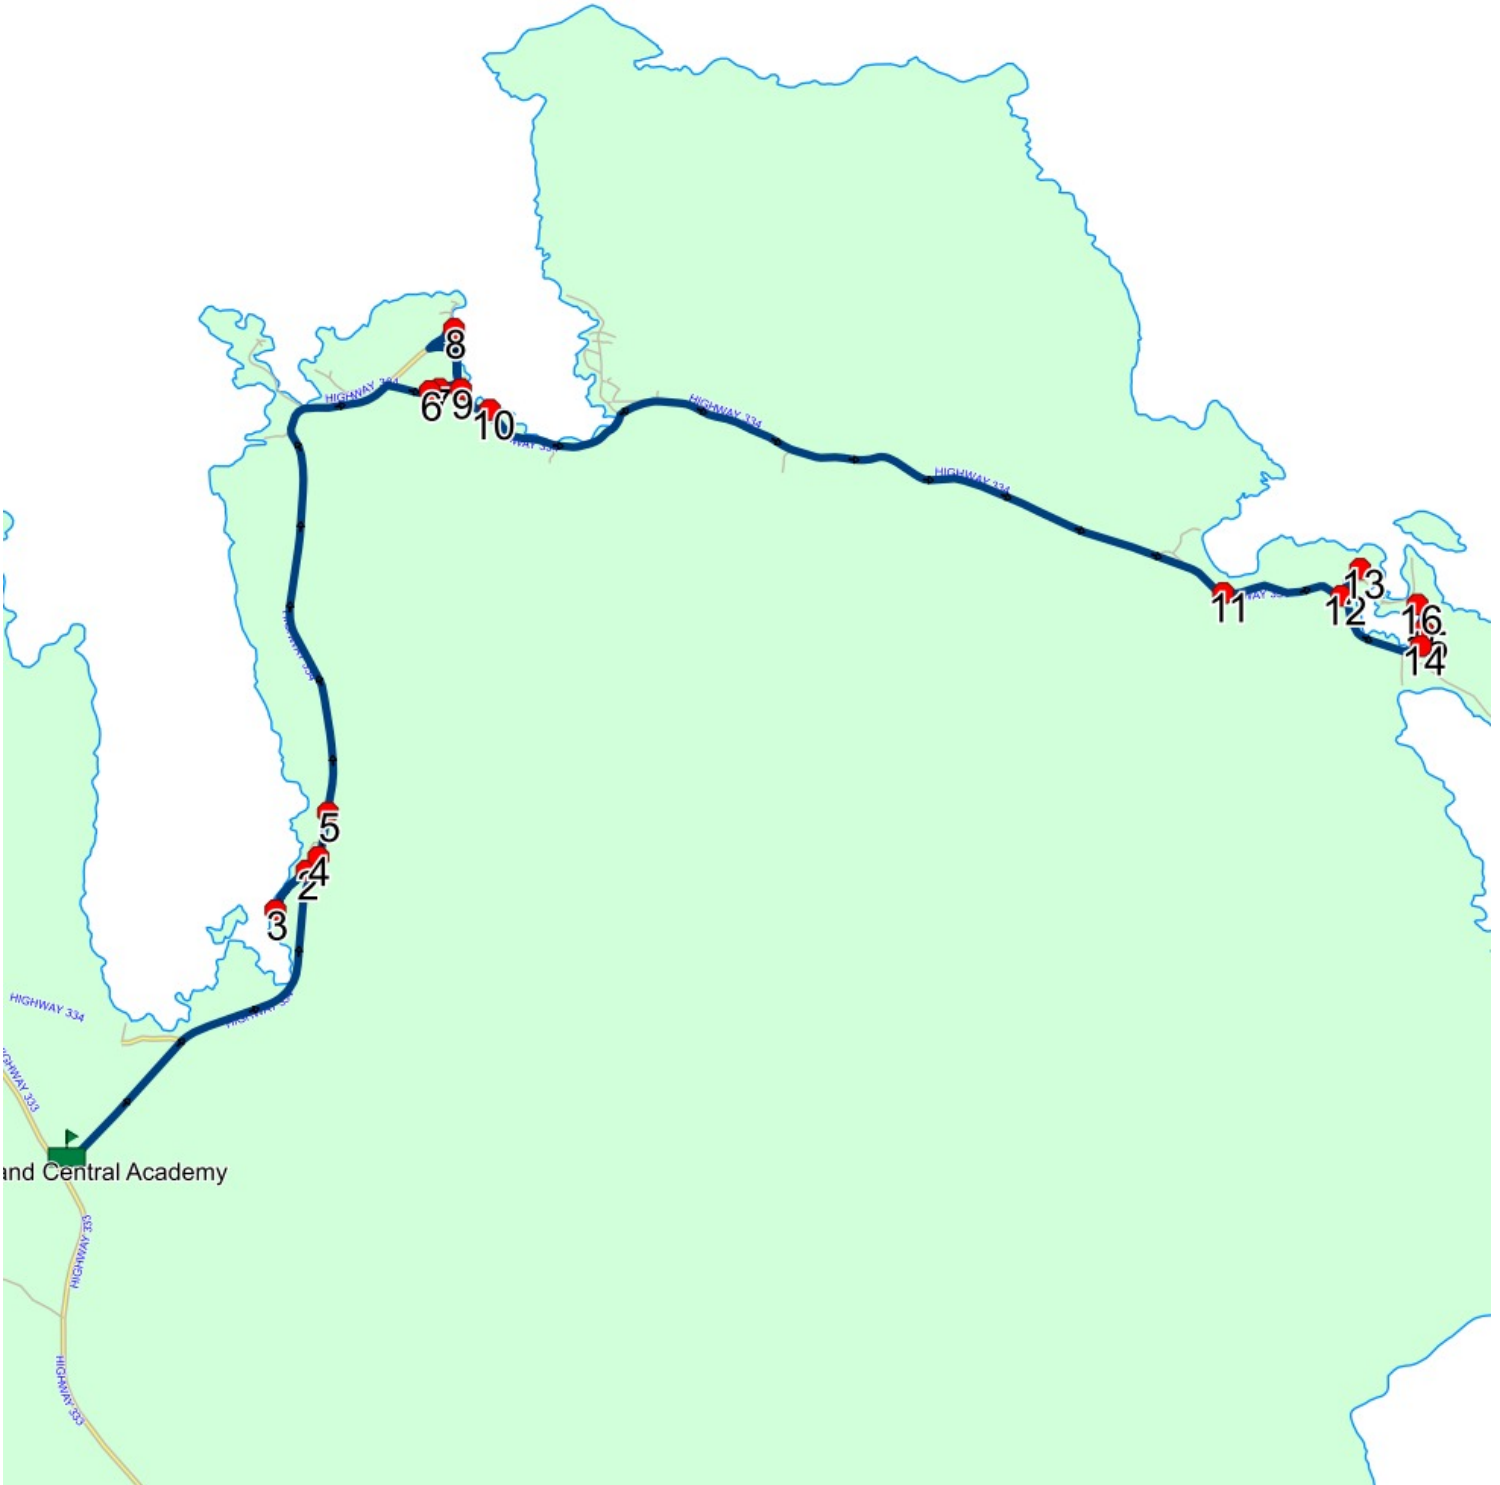

Route: FG 03 Run: FICA 03 PM

Route: FG 03 Operator: Gov (Fogo)
Vehicle: 282-14
Description:
Schools: Fogo Island Central Academy (414)

Run: FICA 03 PM Description:
Stops: 16 Schools: Start Time: 2:55 PM End Time: 3:49 PM
Fogo Island Central Academy

#	Arrival	Departure	Description	
1	2:55 PM	3:10 PM	Fogo Island Central Academy	: 2024-06-30
2	3:15 PM		25 HERRING COVE RD	
3	3:16 PM		55 HERRING COVE RD	
4	3:21 PM		HIGHWAY 334 & GODWINS LANE (2ND ENTRANCE)	
5	3:21 PM	3:22 PM	646 MAIN RD (NEXT TO FOODLAND) - JOE BATTS ARM	
6	3:26 PM		17 SCHOOL RD	: 2024-06-30
7	3:26 PM	3:27 PM	SCHOOL RD	
8	3:30 PM	3:31 PM	42 BROWNS POINT RD	
9	3:33 PM		162 MAIN RD - JOE BATTS ARM	
10	3:33 PM		117 MAIN RD - JOE BATTS ARM	
11	3:41 PM		15 MAIN ST - TILTING	
12	3:42 PM	3:43 PM	CHURCH MAIN ST. - TILTING	
13	3:45 PM		21 KELLYS ISLAND RD	
14	3:47 PM	3:48 PM	140 HIGHWAY 334	
15	3:48 PM		129 MAIN ST - TILTING	
16	3:49 PM		162 MAIN ST - TILTING	

Route: FG 03 Run: FICA 03 PM