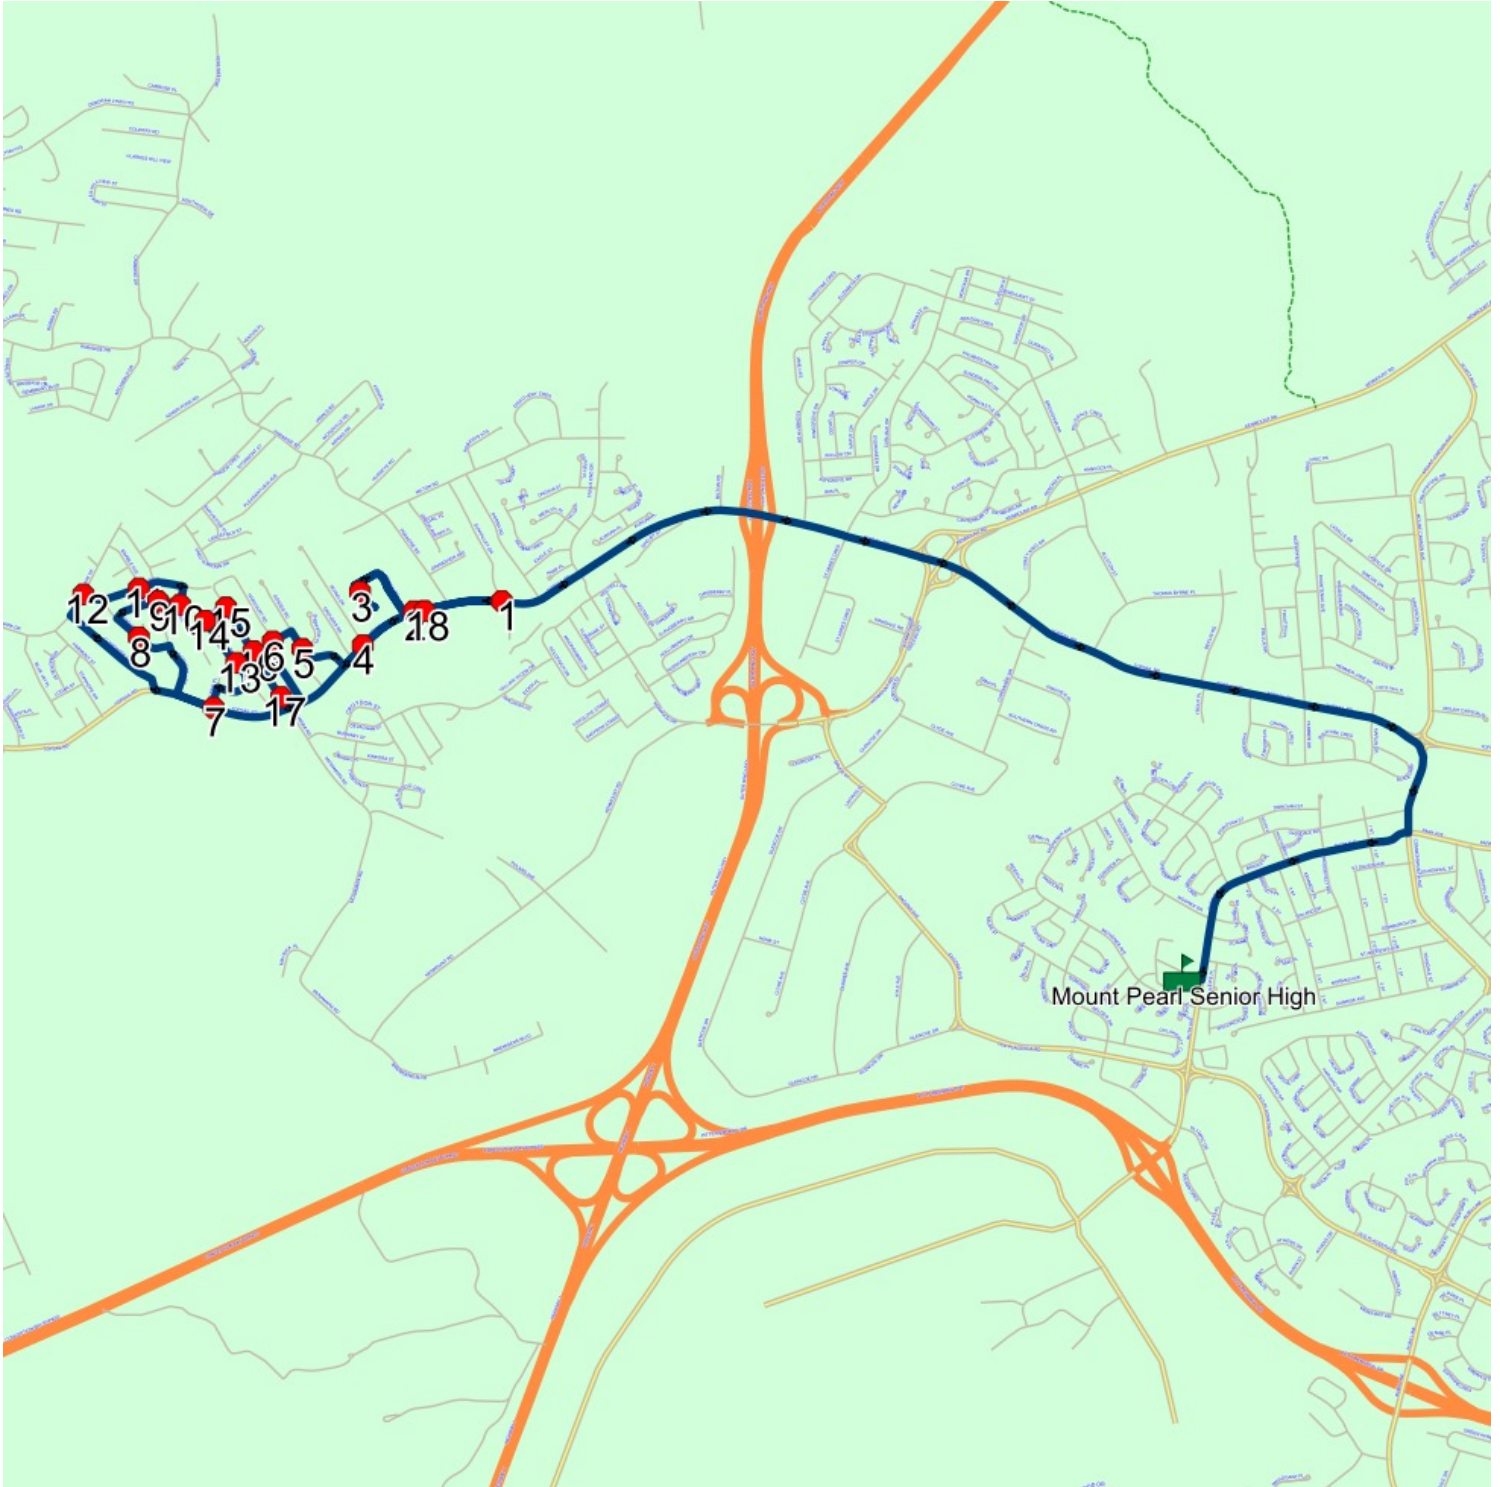

Route: 15-040-4 Run: 15-040-4B AM

Route: 15-040-4 Operator: Dave Gulliver Cabs Ltd.
Vehicle: 15-040-4
Description:
Schools: Mount Pearl Senior High (311)

Run: 15-040-4B AM Description: Bus 38
Stops: 19 Start Time: 8:00 AM End Time: 8:37 AM
Schools: Mount Pearl Senior High
: 2024-06-30

#	Arrival	Departure	Description
1	8:00 AM	8:01 AM	TOPSAIL RD & SUNVALLEY DR
2		8:01 AM	#1520 Topsail Rd
3	8:05 AM	8:06 AM	27 TOSLO ST; PARADISE; A1L
4		8:07 AM	TOPSAIL RD & IRVING DR
5	8:08 AM	8:09 AM	GOSSES RD & SHEPPARD PL
6		8:09 AM	HARCOURT RD; PARADISE & GOSSES RD; PARADISE
7		8:11 AM	Topsail Rd @ Tilting Pl
8		8:13 AM	ANQUILLE AVE; PARADISE & MT GREGORY PL; PARADISE
9		8:14 AM	OCTAGON HTS & BLOMIDON ST
10		8:15 AM	BLOMIDON ST; PARADISE & HARTLAND AVE; PARADISE
11	8:16 AM	8:17 AM	Mallow Dr @ Marble Ave
12	8:17 AM	8:18 AM	MALLOW DR & LANARK DR
13	8:21 AM	8:22 AM	31 PADDY KAY DR (FIRE HYDRANT)
14		8:22 AM	PADDY KAY DR; PARADISE & CASTLE HTS; PARADISE (MAILBOXES)
15		8:23 AM	CASTLE HTS; PARADISE & CLEARVIEW HTS; PARADISE
16		8:24 AM	#38 Clearview Hts
17	8:24 AM	8:25 AM	10 CLEARVIEW HTS
18	8:26 AM	8:27 AM	1541 TOPSAIL RD; PARADISE; A1L
19	8:35 AM	8:37 AM	Mount Pearl Senior High

Route: 15-040-4 Run: 15-040-4B AM