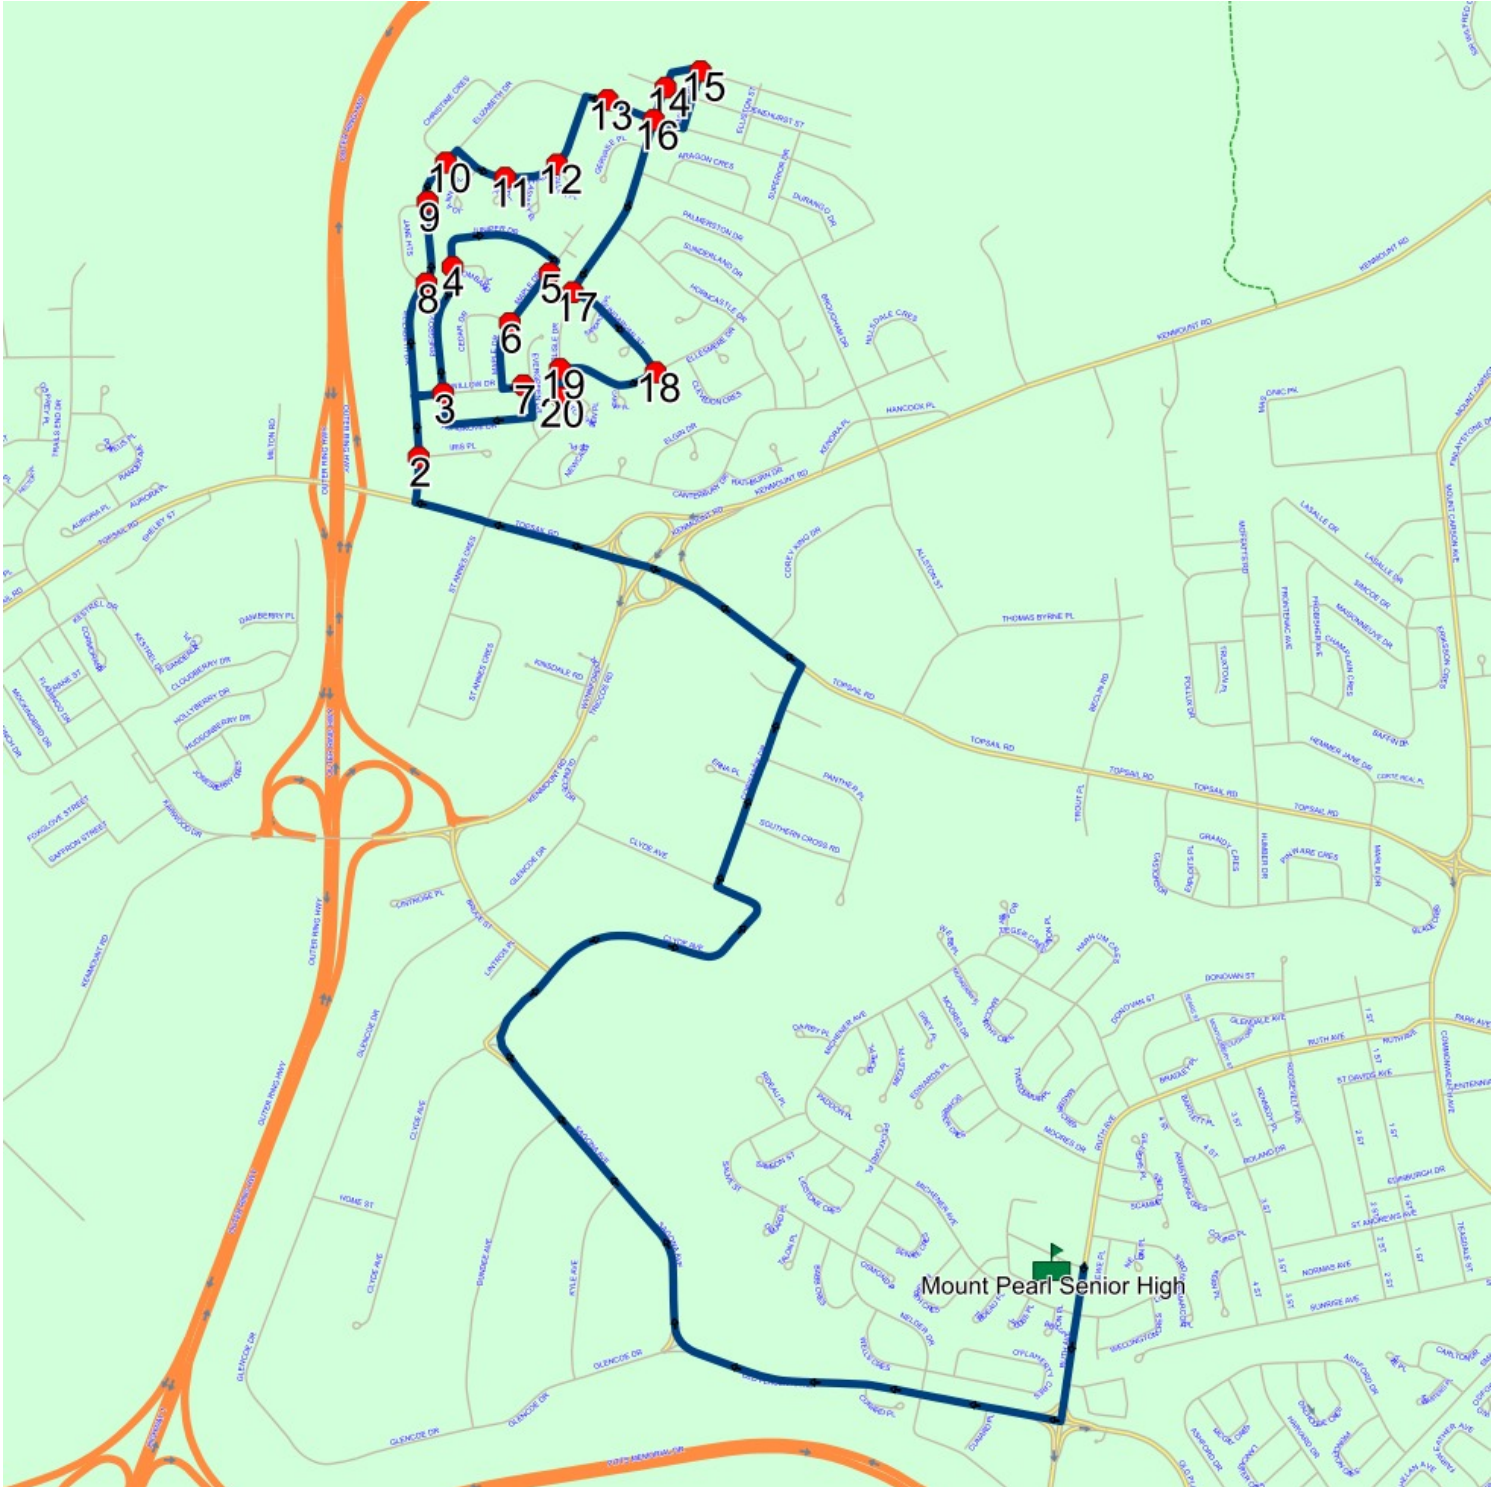

Route: 15-040-8 Run: 15-040-8 PM

Route: 15-040-8 Operator: Dave Gulliver Cabs Ltd.
Vehicle: 15-040-8
Description:
Schools: Mount Pearl Senior High (311)

Run: 15-040-8 PM Description: Bus 42
Stops: 20 Start Time: 2:45 PM End Time: 3:30 PM
Schools: Mount Pearl Senior High
: 2024-06-30

#	Arrival	Departure	Description
1	2:45 PM	3:00 PM	Mount Pearl Senior High
2	3:08 PM		Elizabeth Dr @ Iris Pl
3	3:09 PM	3:10 PM	WILLOW DR & ASHGROVE DR
4	3:10 PM	3:11 PM	Pinegrove Dr @ Lombardy Pl
5	3:12 PM		40 MAPLE DR; PARADISE; A1L
6	3:12 PM		MAPLE DR & CEDAR DR
7	3:13 PM	3:14 PM	2 WILLOW DR; PARADISE; A1L
8	3:16 PM	3:17 PM	61 ELIZABETH DR
9	3:17 PM		#89 Elizabeth Dr
10	3:18 PM		ELIZABETH DR & CHRISTINE CRES
11	3:19 PM		Stephanie Dr @ Pricilla Pl
12	3:19 PM	3:20 PM	Stephanie Ave @ Gillian Pl
13	3:21 PM		162 ELIZABETH DR
14	3:22 PM	3:23 PM	Carlisle Dr @ Burlington Pl
15	3:23 PM		Carlisle Dr @ Montana Dr
16	3:24 PM	3:25 PM	CARLISLE DR & ELIZABETH DR
17	3:26 PM		Carlisle Dr@ Dungarvan St
18	3:27 PM	3:28 PM	DUNGARVAN ST & ELLESMERE AVE
19	3:29 PM		CARLISLE DR & ELLESMERE AVE
20	3:29 PM	3:30 PM	Carlisle Dr @ Stonehaven Pl

Route: 15-040-8 Run: 15-040-8 PM