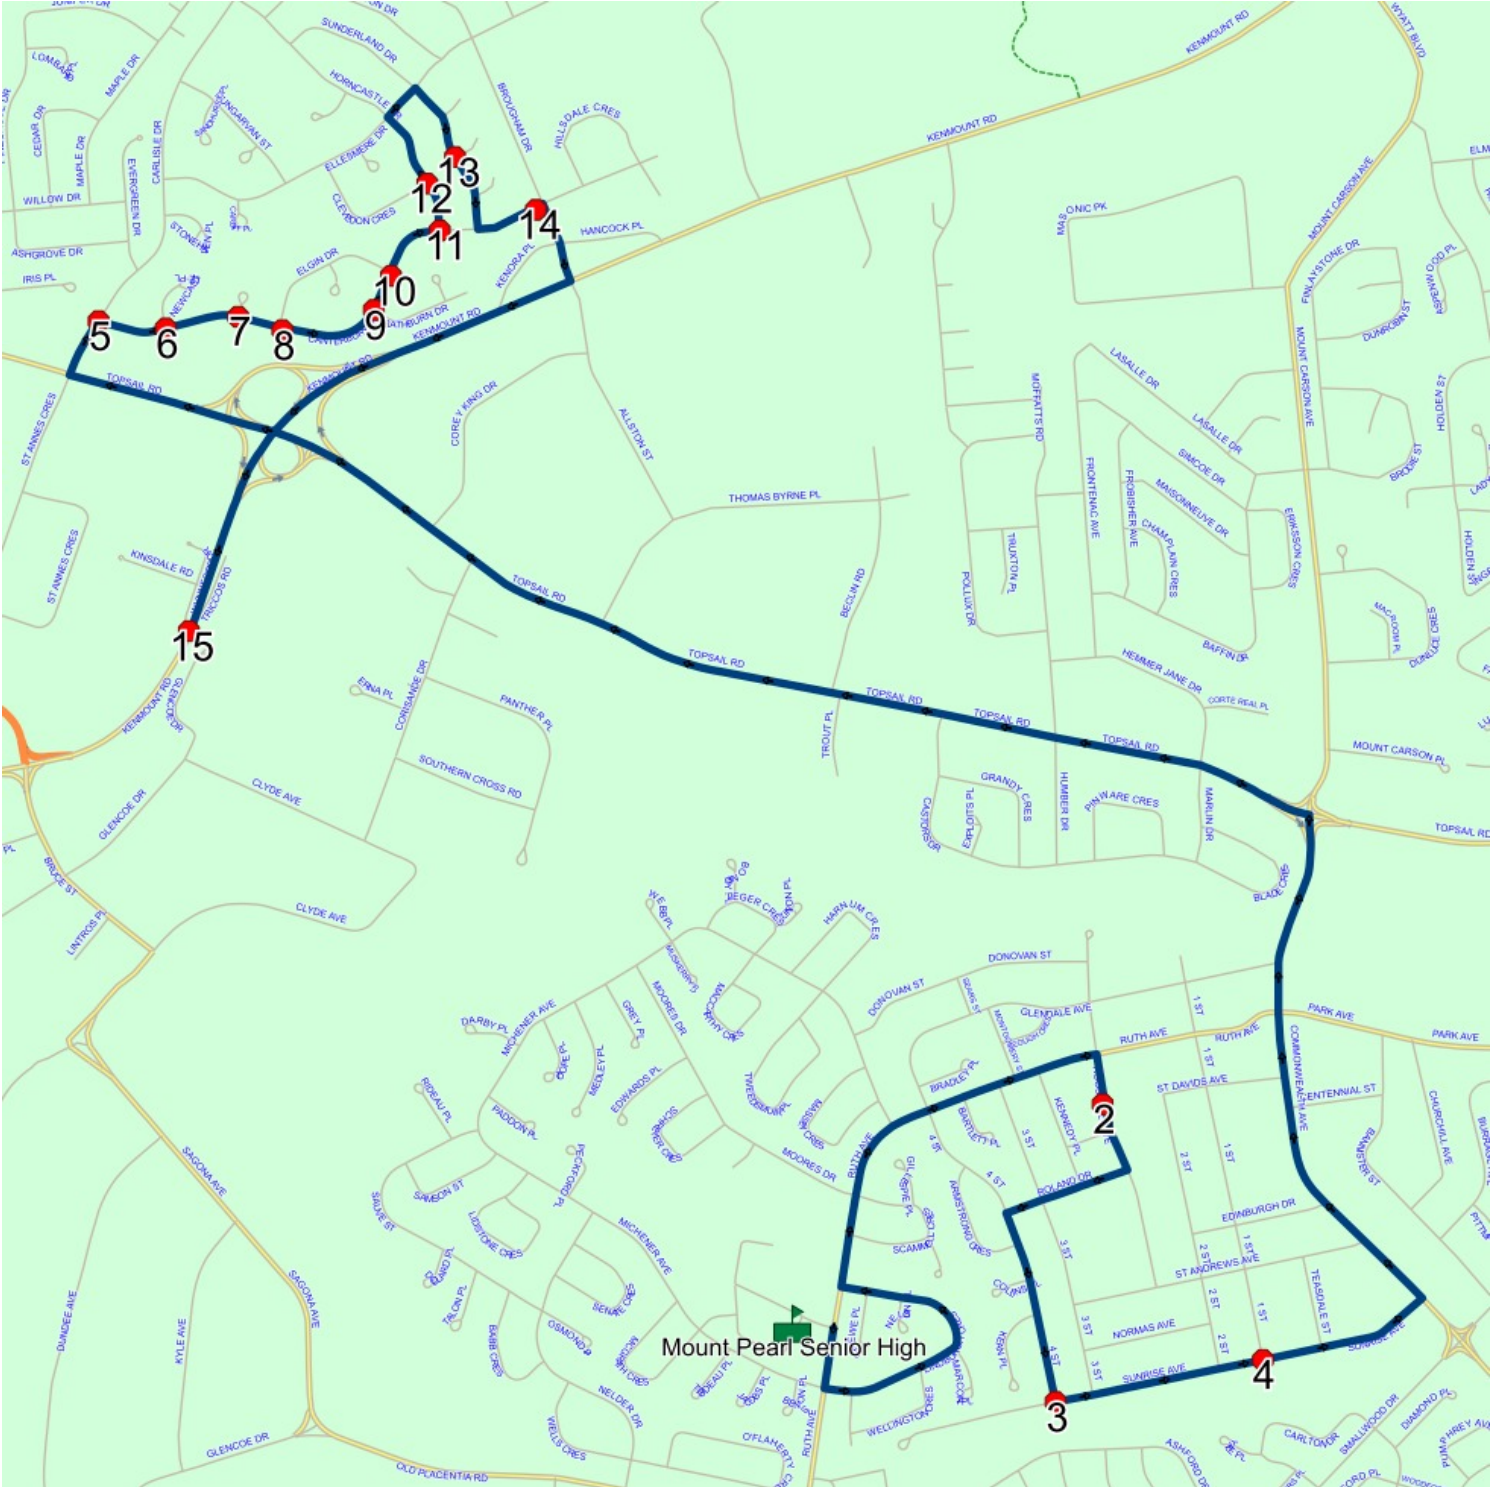

Route: 15-040-2 Run: 15-040-2B AM

Route: 15-040-2 Operator: Dave Gulliver Cabs Ltd.

Vehicle: 15-040-2

Description:

Schools: Mount Pearl Senior High (311)

Run: 15-040-2B AM

Stops: 15

Start Time: 8:09 AM

Stops: 15

Start Time: 2:45 PM

Description: Bus 33

End Time: 3:28 PM

Schools: Mount Pearl Senior High

: 2024-06-30

#	Arrival	Departure	Description
1	2:45 PM	3:00 PM	Mount Pearl Senior High
2	3:04 PM	3:05 PM	34 ROOSEVELT AVE; MOUNT PEARL; A1N Effective: 2024-04-08 : 2024-06-30
3	3:07 PM		Sunrise Ave @ 4th St
4	3:08 PM	3:09 PM	Sunrise Ave @ 1st St
5	3:16 PM		CARLISLE DR & CANTERBURY DR
6	3:16 PM		Canterbury Dr @ Newcastle Pl
7	3:17 PM		Canterbury Dr @ Ulverston Closre
8	3:17 PM		#46 Canterbury Dr
9	3:18 PM		CANTERBURY DR & RATHBURN DR
10	3:19 PM		#86 Cantrebury Dr
11	3:19 PM	3:20 PM	Canterbury Dr @ Horncastle Dr
12	3:21 PM		HORNCastle DR & CLEVEDON CRES
13	3:22 PM	3:23 PM	Sunderland @ Summerford Pl
14	3:24 PM	3:25 PM	MAILBOXES NEAR 118 CANTERBURY DR
15	3:27 PM	3:28 PM	KENMOUNT RD & WYNNFORD DR (THE RUG ROOM)

Route: 15-040-2 Run: 15-040-2B PM

Route: 15-040-3 Run: 15-040-3B AM

Route: 15-040-3 Operator: Dave Gulliver Cabs Ltd.
 Vehicle: 15-040-3
 Description:
 Schools: Mount Pearl Senior High (311)

Run: 15-040-3B AM Description: Bus 36
 Stops: 12 Start Time: 8:14 AM End Time: 8:37 AM
 Schools: Mount Pearl Senior High
 : 2024-06-30

#	Arrival	Departure	Description
1		8:14 AM	Milton Rd @ Gregg Ave
2		8:15 AM	DONNA RD & MILTON RD
3	8:15 AM	8:16 AM	Milton Rd @ Islington Pl
4		8:17 AM	#62 Discovery Cres
5	8:17 AM	8:18 AM	48 DISCOVERY CRES
6		8:18 AM	#28 Discovery Cres
7	8:18 AM	8:19 AM	#14 Discovery Cres
8	8:21 AM	8:22 AM	Goldfinch Dr @ Flamingo Dr (North)
9	8:22 AM	8:23 AM	Goldfinch Dr @ Yellow Wood Dr
10	8:23 AM	8:24 AM	#88 Goldfinch Dr
11		8:27 AM	SILVER BIRCH CRES & FOXGLOVE STREET
12	8:35 AM	8:37 AM	Mount Pearl Senior High