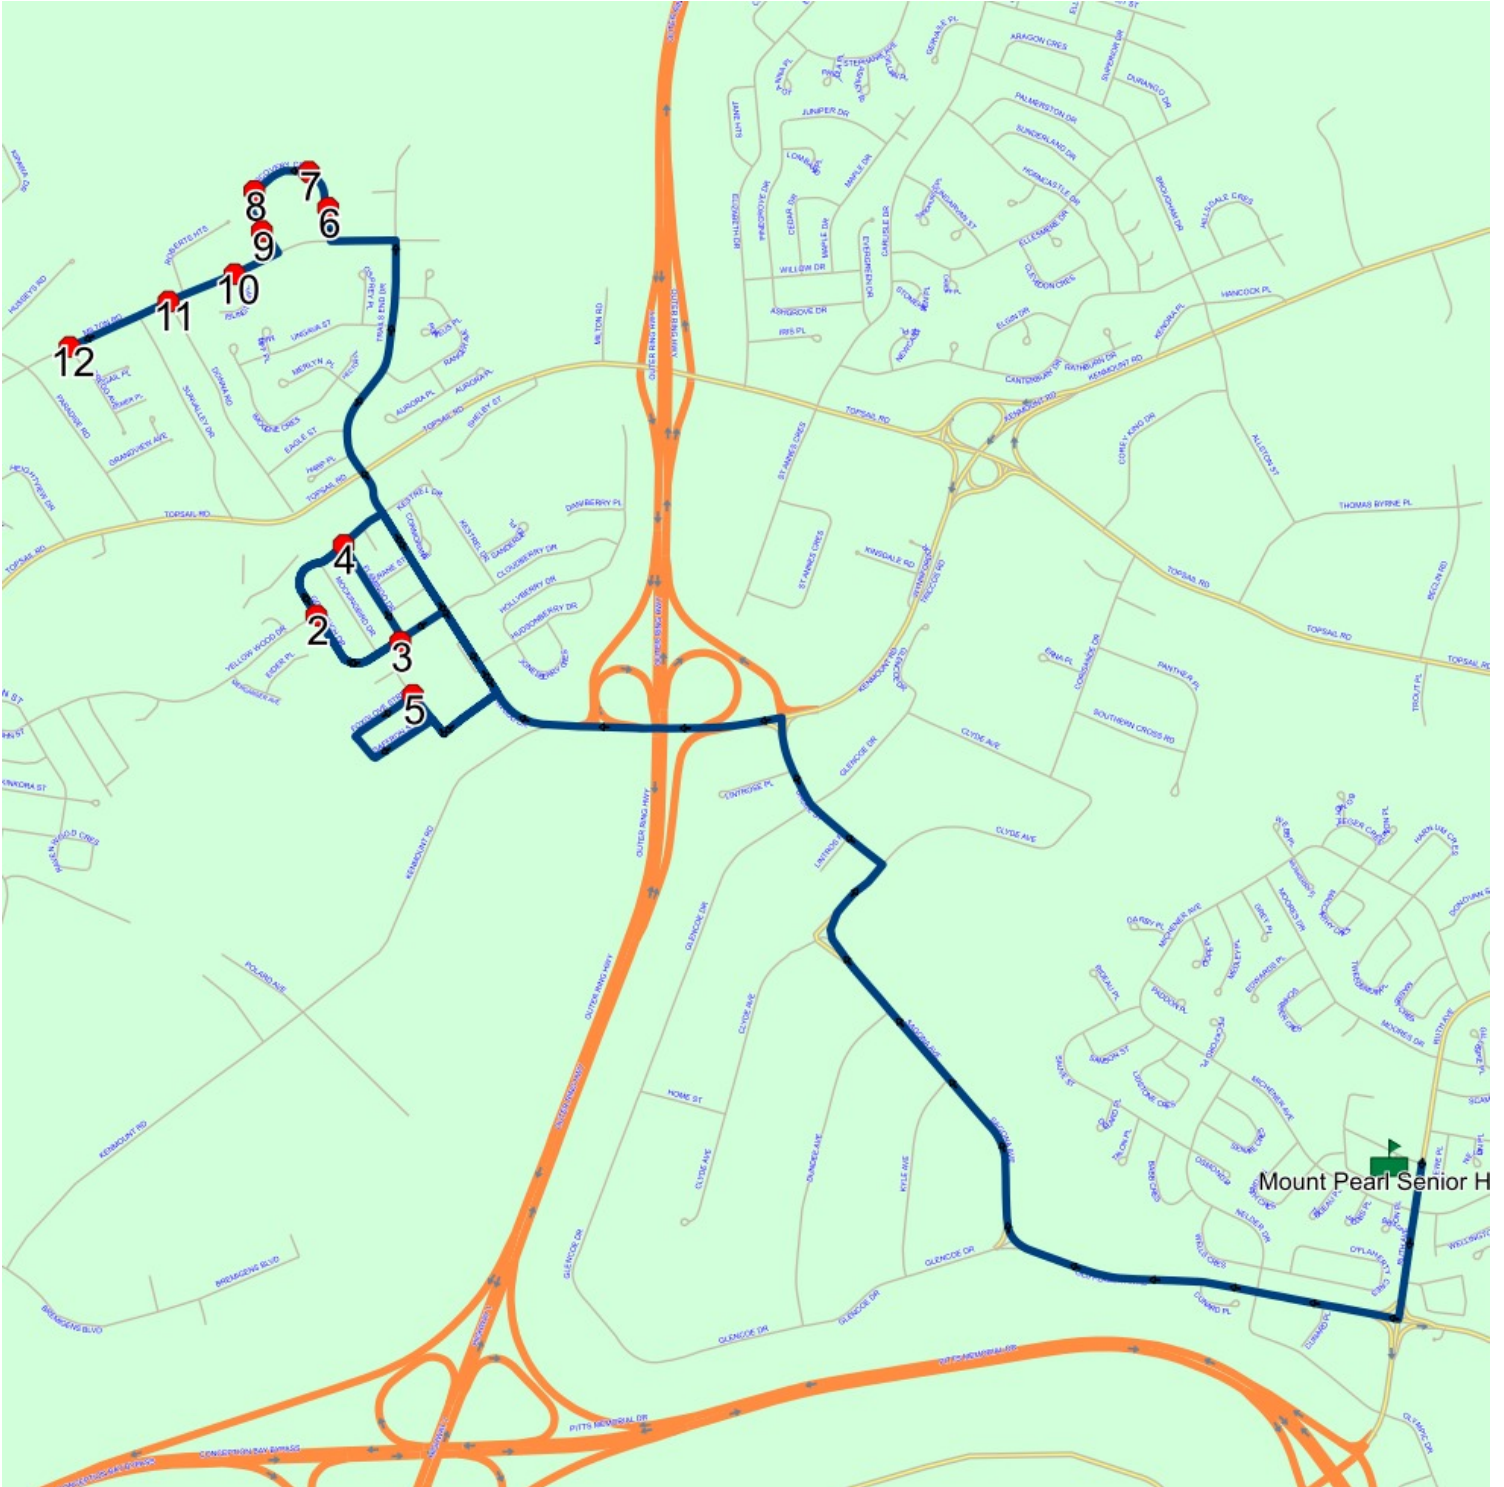

Route: 15-040-3 Run: 15-040-3B PM

Route: 15-040-3 Operator: Dave Gulliver Cabs Ltd.
Vehicle: 15-040-3
Description:
Schools: Mount Pearl Senior High (311)

Run: 15-040-3B PM Description: Bus 36
Stops: 12 Start Time: 2:58 PM End Time: 3:27 PM
Schools: Mount Pearl Senior High
: 2024-06-30

#	Arrival	Departure	Description
1	2:58 PM	3:00 PM	Mount Pearl Senior High
2	3:08 PM	3:09 PM	Goldfinch Dr @ Yellow Wood Dr
3	3:10 PM	3:11 PM	#88 Goldfinch Dr
4	3:12 PM		Goldfinch Dr @ Flamingo Dr (North)
5	3:16 PM		SILVER BIRCH CRES & FOXGLOVE STREET
6	3:21 PM	3:22 PM	#14 Discovery Cres
7	3:22 PM		#28 Discovery Cres
8	3:22 PM	3:23 PM	48 DISCOVERY CRES
9	3:23 PM	3:24 PM	#62 Discovery Cres
10	3:24 PM	3:25 PM	Milton Rd @ Islington Pl
11	3:25 PM	3:26 PM	DONNA RD & MILTON RD
12	3:26 PM	3:27 PM	Milton Rd @ Gregg Ave

Route: 15-040-3 Run: 15-040-3B PM