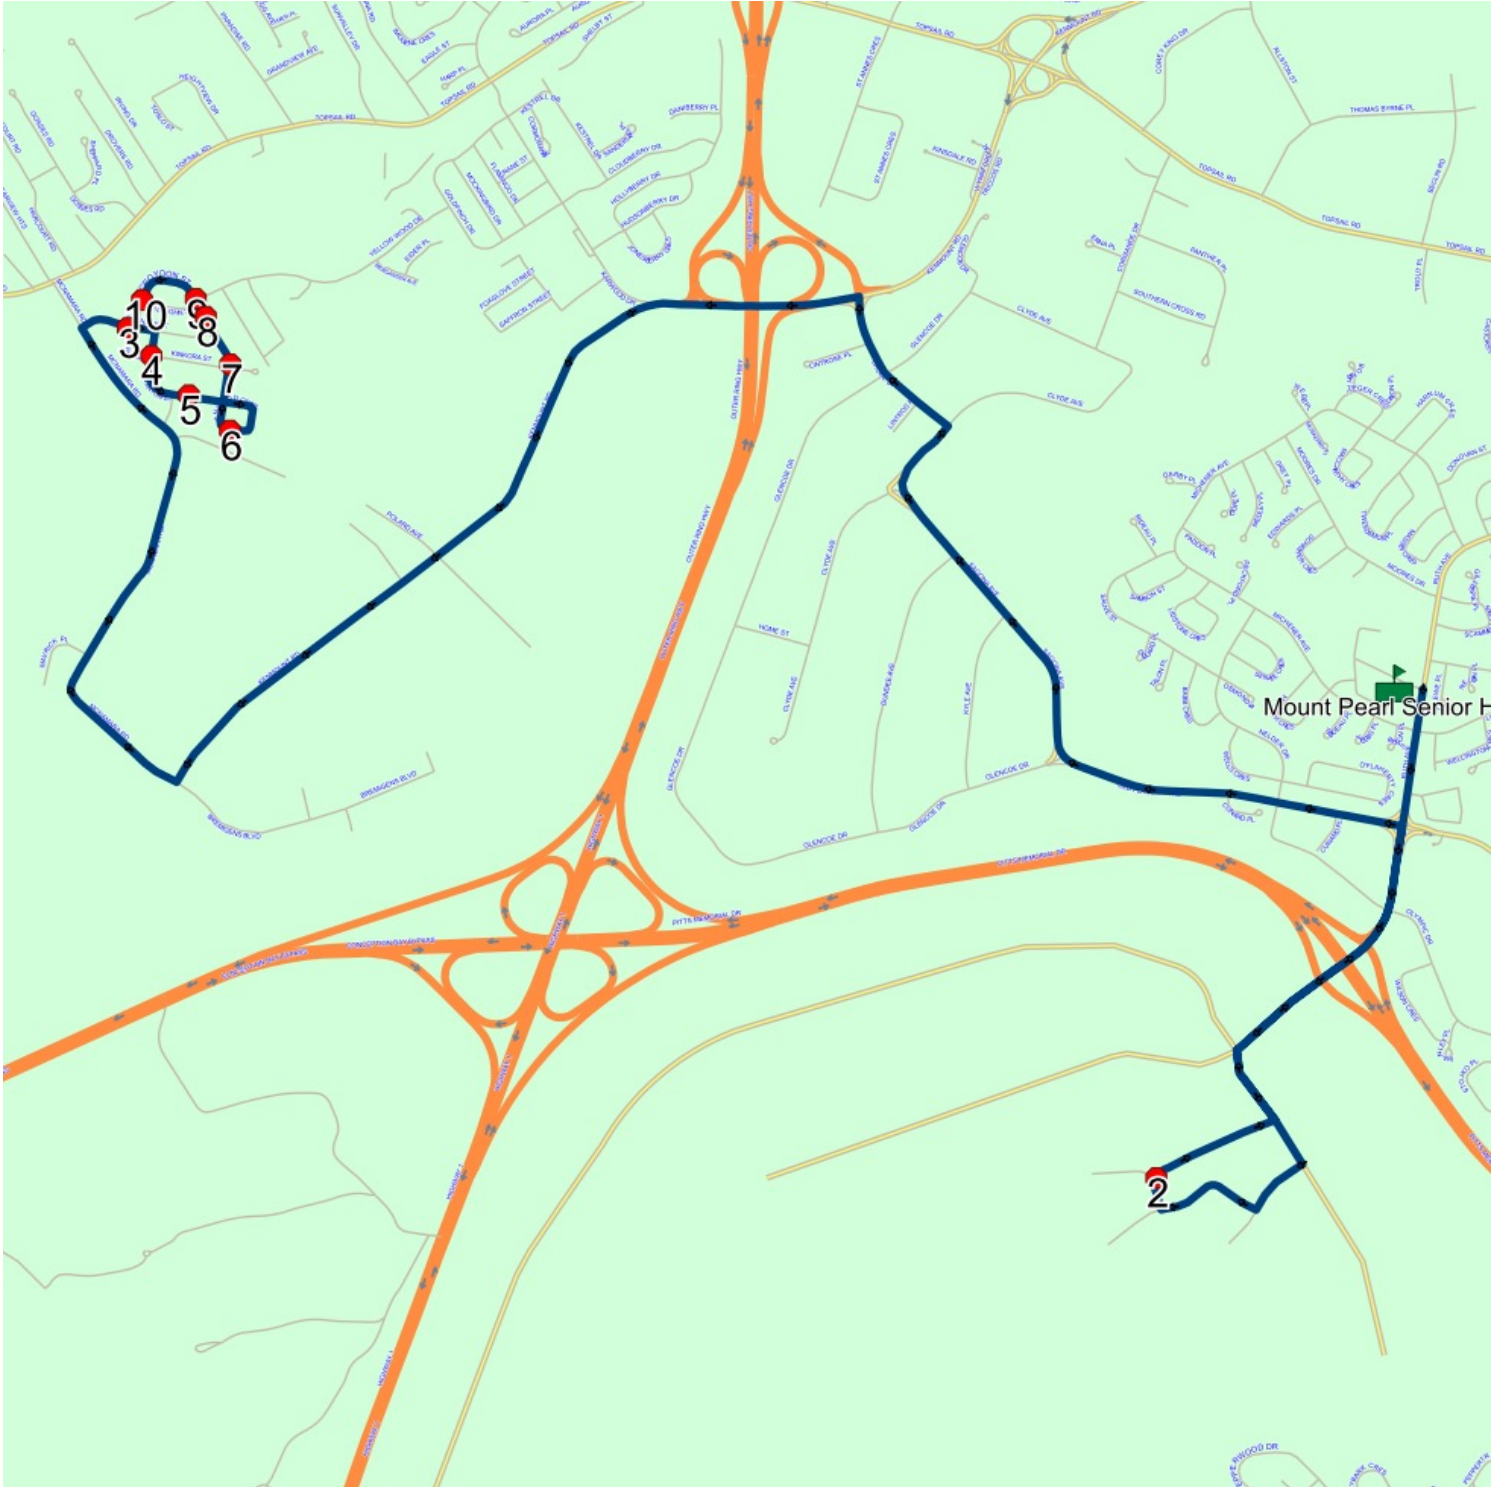

Route: 15-040-6 Run: 15-040-6 PM

Route: 15-040-6 Operator: Dave Gulliver Cabs Ltd.
Vehicle: 15-040-6
Description:
Schools: Mount Pearl Senior High (311)

Run: 15-040-6 PM Description: Bus 40
Stops: 10 Start Time: 2:58 PM End Time: 3:27 PM
Schools: Mount Pearl Senior High
: 2024-06-30

#	Arrival	Departure	Description
1	2:58 PM	3:00 PM	Mount Pearl Senior High
2	3:05 PM	3:06 PM	GALWAY BLVD; ST JOHNS & TERRY LANE; ST JOHNS
3	3:20 PM		26 BURNABY ST
4	3:21 PM	3:22 PM	Tiverton St @ Panoramic Pl
5	3:22 PM		20 TIVERTON ST
6	3:23 PM	3:24 PM	29 RAVENWOOD CRES; PARADISE; A1L
7	3:24 PM	3:25 PM	63 CROYDON ST
8	3:25 PM	3:26 PM	#53 Croydon St
9	3:26 PM		39 CROYDON ST
10	3:27 PM		9 CROYDON ST

Route: 15-040-6 Run: 15-040-6 PM