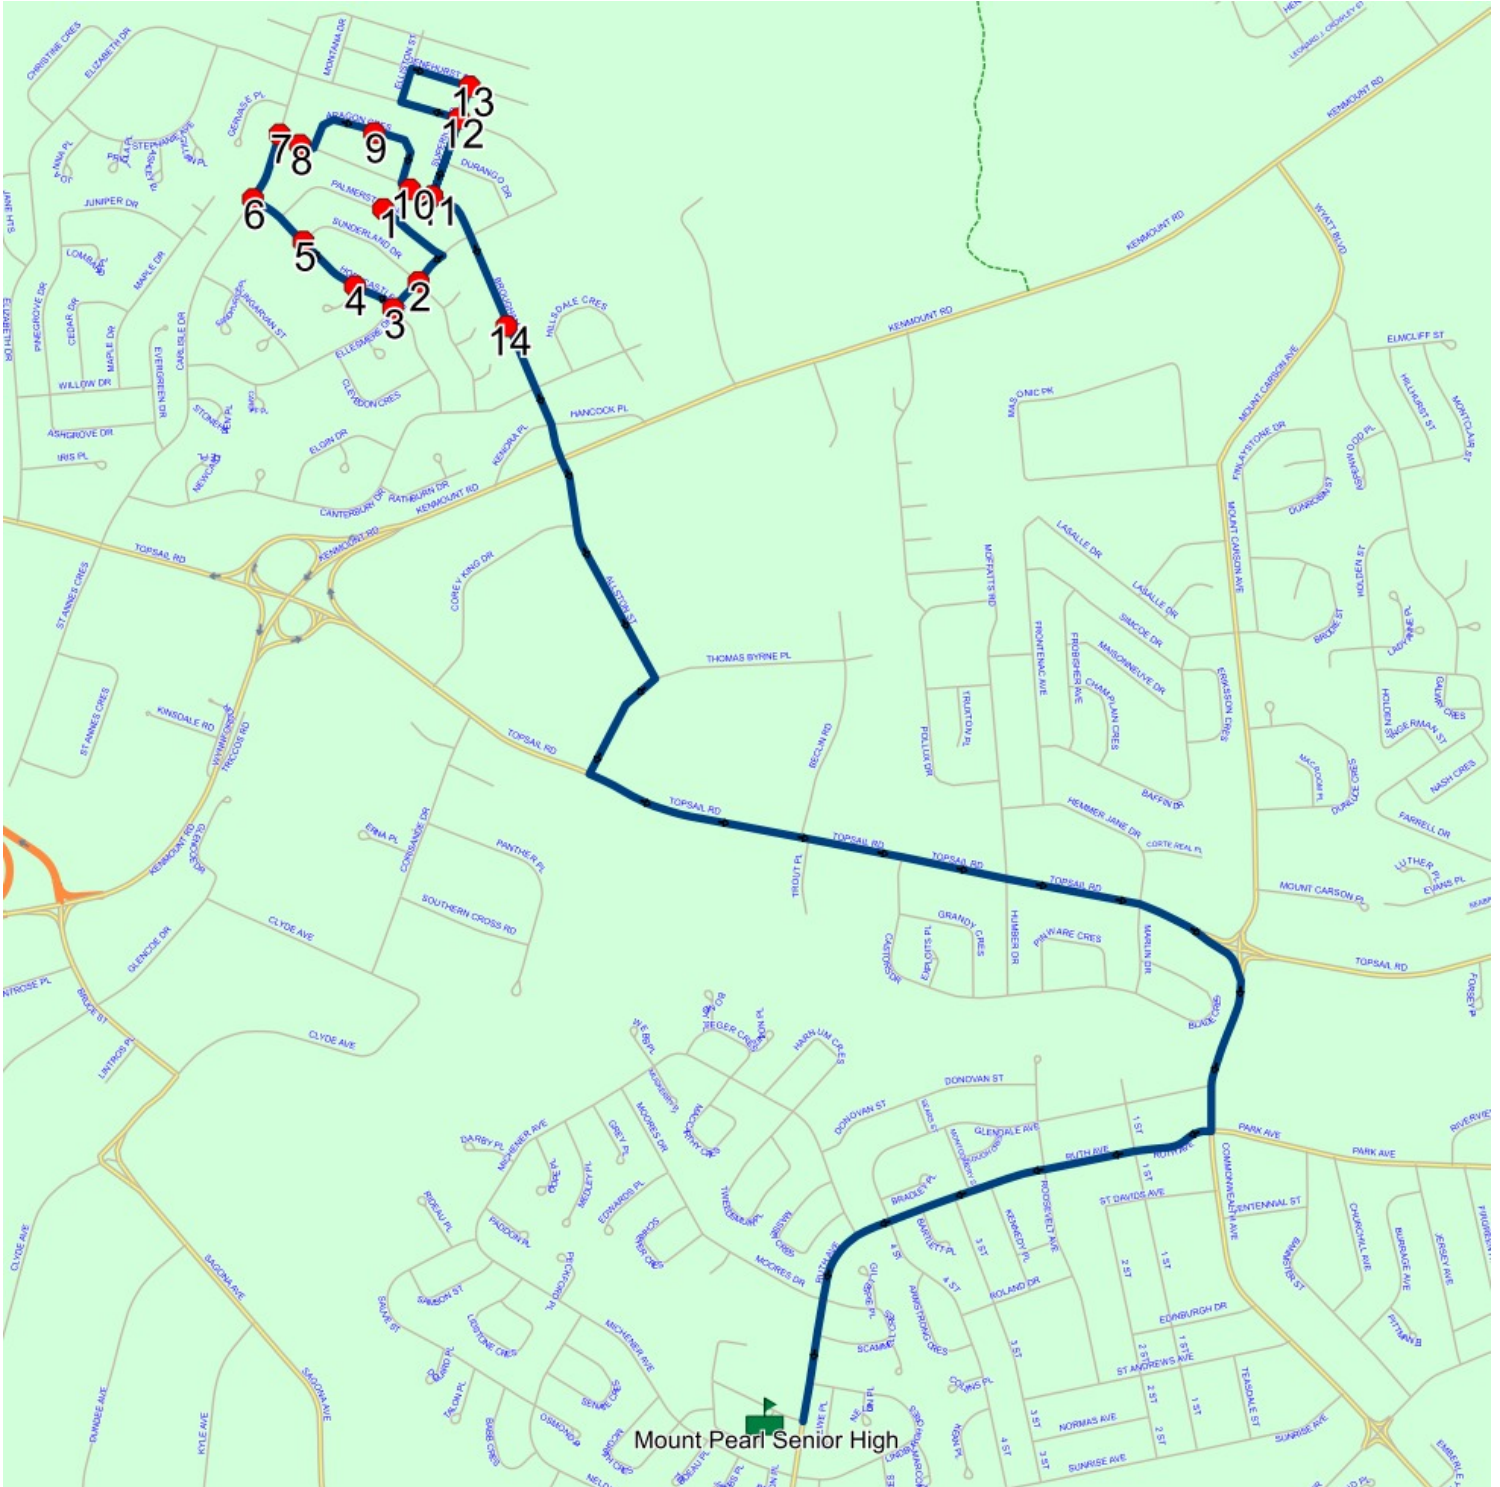

Route: 23-171-3 Run: 23-171-3B AM

Route: 23-171-3

Operator: Executive Taxi Ltd.

Vehicle: 23-171-3

Description:

Schools: Mount Pearl Senior High (311)

Run: 23-171-3B AM

Stops: 15

Start Time: 8:13 AM

Description:

End Time: 8:37 AM

Schools: Mount Pearl Senior High

: 2025-06-30

#	Arrival	Departure	Description
1		8:13 AM	#33 Palmerston Dr
2		8:14 AM	Sunderland Dr @ Ellesmere Ave
3	8:14 AM	8:15 AM	Honcastle Dr @ Ellesmere Dr
4	8:15 AM	8:16 AM	Horncastle Dr @ Gainsborough Pl
5		8:16 AM	HORNCASTLE DR & SUNDERLAND DR
6		8:17 AM	MAILBOXES NEAR CARLISLE DR & HORNCASTLE DR
7	8:17 AM	8:18 AM	CARLISLE DR & BROUGHAM DR
8	8:18 AM	8:19 AM	6 BROUGHAM DR
9		8:20 AM	12 ARAGON CRES
10	8:21 AM	8:22 AM	40 BROUGHAM DR
11	8:22 AM	8:23 AM	BROUGHAM DR & SUPERIOR DR
12	8:23 AM	8:24 AM	SUPERIOR DR & ELIZABETH DR
13	8:25 AM	8:26 AM	SUPERIOR DR; PARADISE & DENEHURST ST; PARADISE
14	8:27 AM	8:28 AM	82 BROUGHAM DR
15	8:35 AM	8:37 AM	Mount Pearl Senior High

Route: 23-171-3 Run: 23-171-3B AM