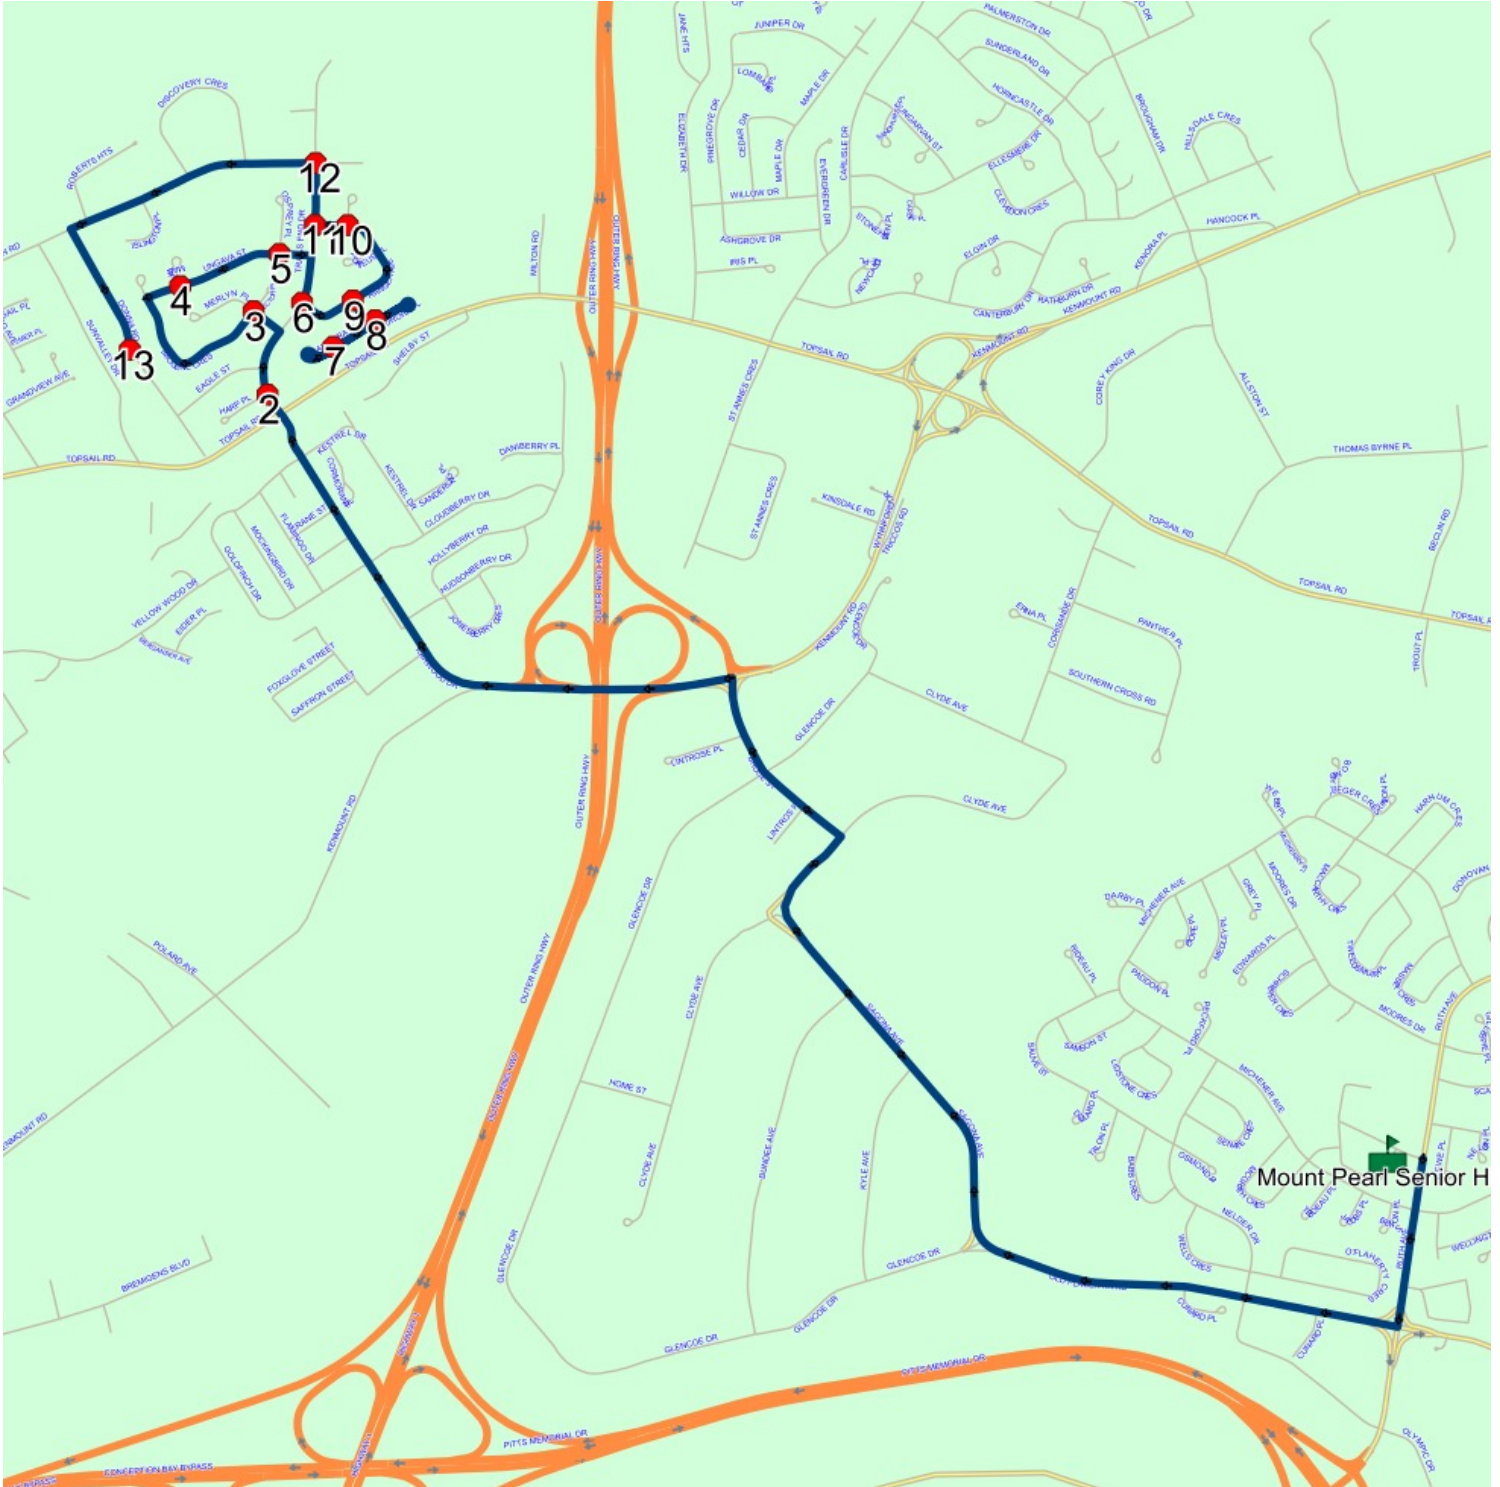

Route: 15-040-7 Run: 15-040-7 PM

Route: 15-040-7 Operator: Dave Gulliver Cabs Ltd.
Vehicle: 15-040-7
Description:
Schools: Mount Pearl Senior High (311)

Run: 15-040-7 PM Description: Bus 41
Stops: 13 Start Time: 2:57 PM End Time: 3:24 PM
Schools: Mount Pearl Senior High
: 2024-06-30

#	Arrival	Departure	Description
1	2:57 PM	3:00 PM	Mount Pearl Senior High
2	3:08 PM	3:09 PM	Trails End Dr @ Harp Pl
3	3:10 PM		Imogene Cres @ Merlyn Pl
4	3:12 PM		Ungava St @ Mastiff Pl
5	3:13 PM		Ungava St @ Osprey Pl
6	3:14 PM		TRAILS END DR & RANGER AVE
7	3:15 PM	3:16 PM	36 AURORA PL
8	3:16 PM	3:17 PM	7 AURORA PL
9	3:18 PM	3:19 PM	Ranger Ave @ Aurora Pl
10	3:19 PM	3:20 PM	Ranger Ave @ Carrisbrooke Pl
11	3:20 PM	3:21 PM	TRAILS END DR; PARADISE & RANGER AVE; PARADISE
12	3:21 PM	3:22 PM	Milton Rd @ Trails End Dr
13	3:24 PM		#23 Donna Rd

Route: 15-040-7 Run: 15-040-7 PM