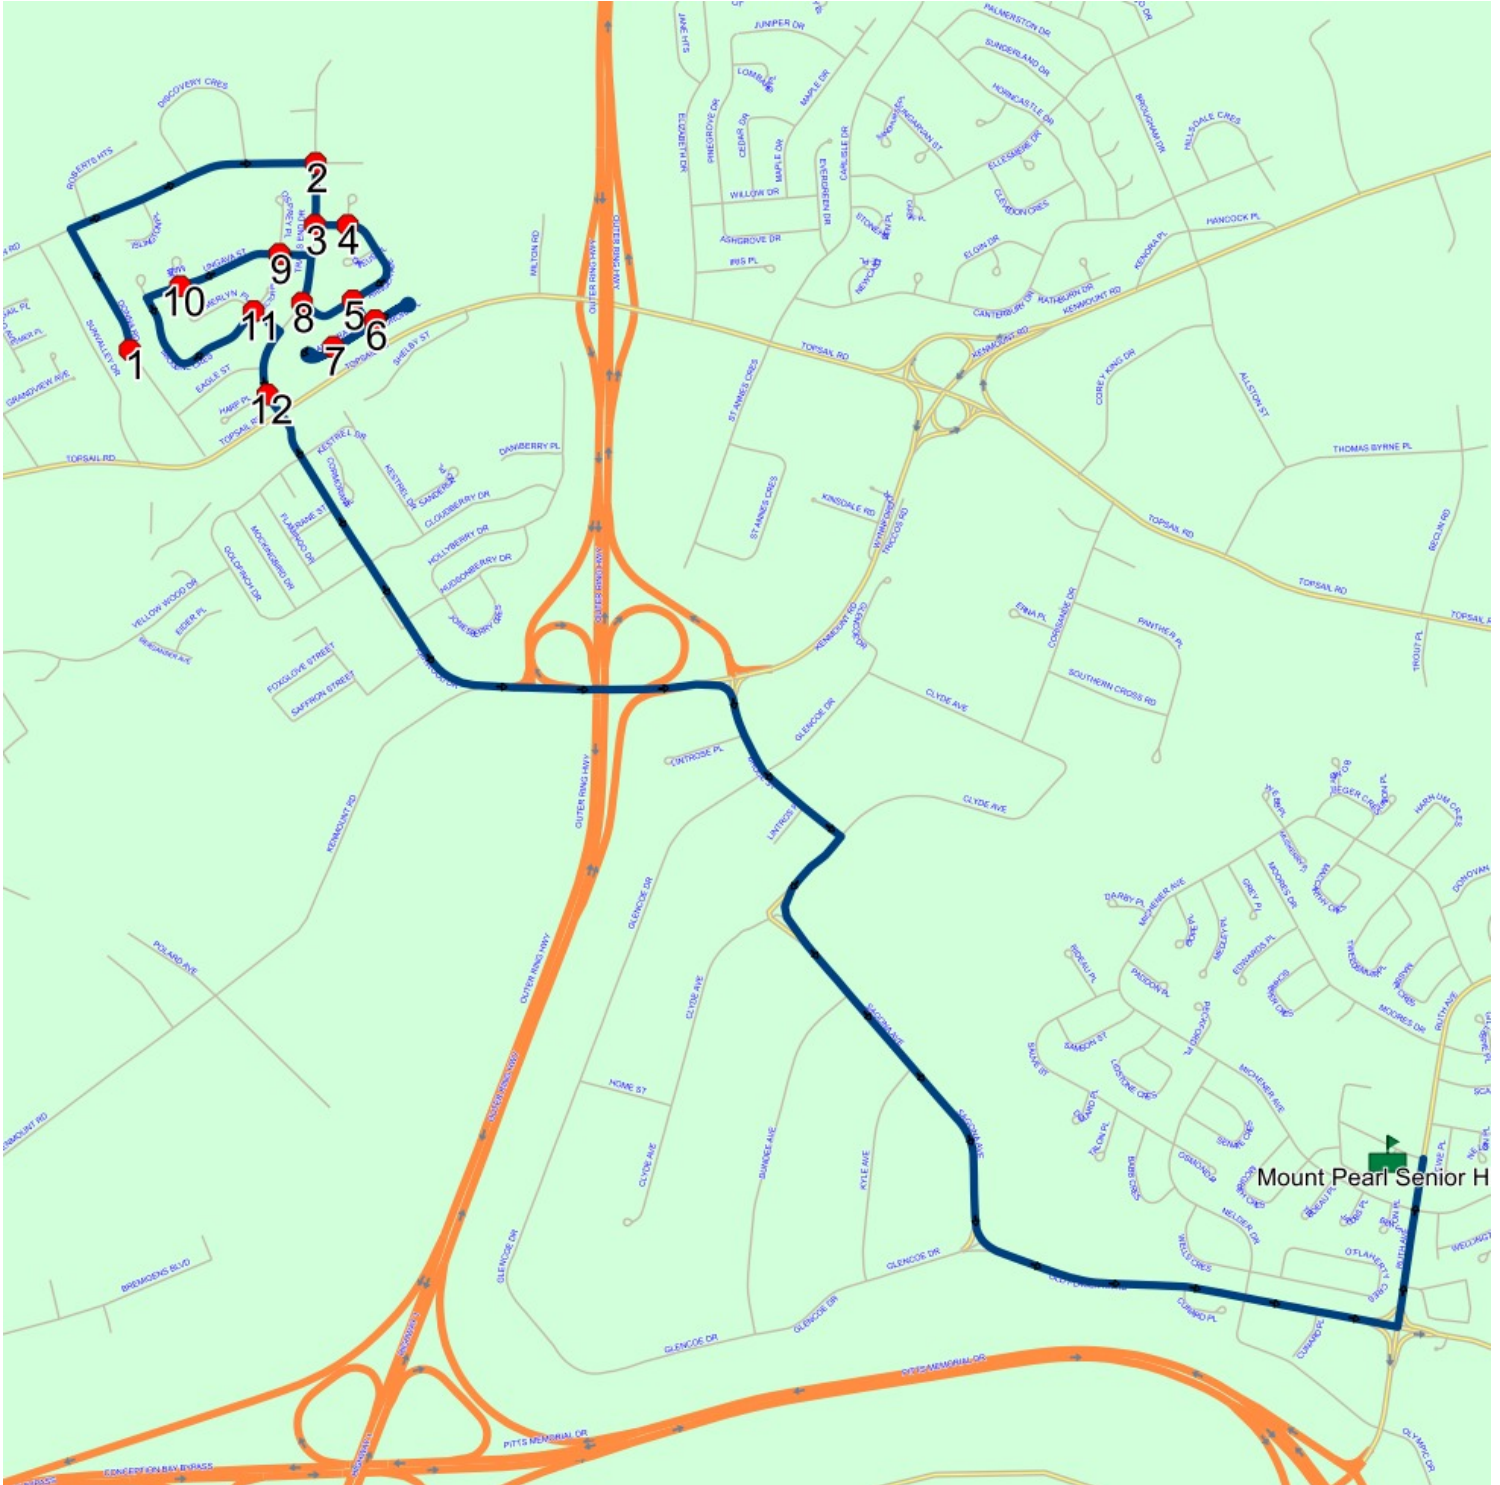

Route: 15-040-7 Run: 15-040-7 AM

Route: 15-040-7 Operator: Dave Gulliver Cabs Ltd.

Vehicle: 15-040-7

Description:

Schools: Mount Pearl Senior High (311)

Run: 15-040-7 AM

Stops: 13

Start Time: 8:10 AM

Description: Bus 41

End Time: 8:37 AM

Schools: Mount Pearl Senior High

: 2024-06-30

#	Arrival	Departure	Description
1	8:10 AM	8:11 AM	#23 Donna Rd
2	8:13 AM	8:14 AM	Milton Rd @ Trails End Dr
3	8:14 AM	8:15 AM	TRAILS END DR; PARADISE & RANGER AVE; PARADISE
4	8:15 AM	8:16 AM	Ranger Ave @ Carrisbrooke PI
5	8:16 AM	8:17 AM	Ranger Ave @ Aurora PI
6		8:19 AM	7 AURORA PL
7		8:20 AM	36 AURORA PL
8		8:21 AM	TRAILS END DR & RANGER AVE
9	8:22 AM	8:23 AM	Ungava St @ Osprey PI
10	8:23 AM	8:24 AM	Ungava St @ Mastiff PI
11	8:25 AM	8:26 AM	Imogene Cres @ Merlyn PI
12	8:26 AM	8:27 AM	Trails End Dr @ Harp PI
13	8:35 AM	8:37 AM	Mount Pearl Senior High

Route: 15-040-7 Run: 15-040-7 AM