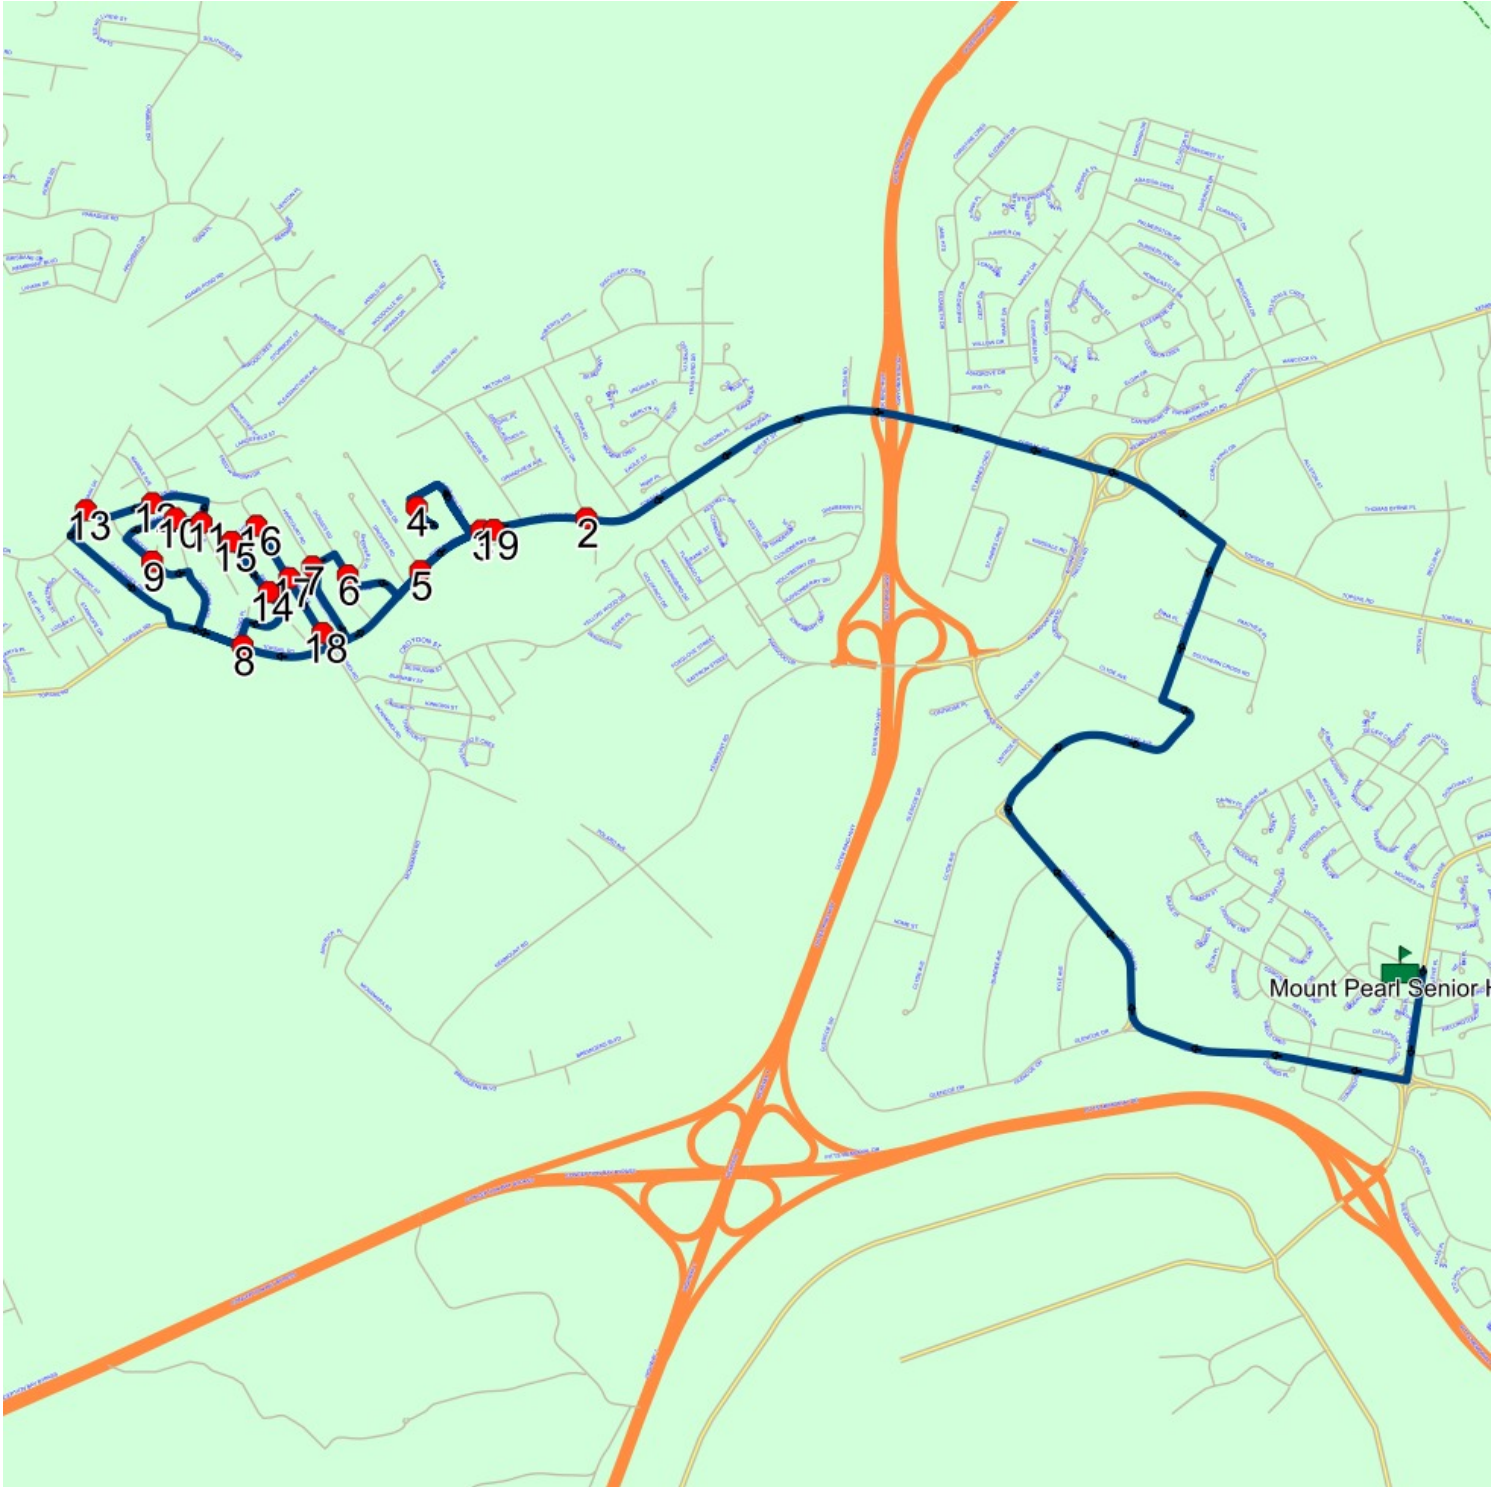

Route: 15-040-4 Run: 15-040-4B PM

Route: 15-040-4 **Operator:** Dave Gulliver Cabs Ltd.
Vehicle: 15-040-4
Description:
Schools: Mount Pearl Senior High (311)

Run: 15-040-4B PM **Description:** Bus 38
Stops: 19 **Start Time:** 2:57 PM **End Time:** 3:37 PM
Schools: Mount Pearl Senior High
: 2024-06-30

#	Arrival	Departure	Description
1	2:57 PM	3:00 PM	Mount Pearl Senior High
2	3:09 PM	3:10 PM	TOPSAIL RD & SUNVALLEY DR
3	3:10 PM		#1520 Topsail Rd
4	3:11 PM	3:12 PM	27 TOSLO ST; PARADISE; A1L
5	3:16 PM		TOPSAIL RD & IRVING DR
6	3:17 PM	3:18 PM	GOSSES RD & SHEPPARD PL
7	3:19 PM		HARCOURT RD; PARADISE & GOSSES RD; PARADISE
8	3:20 PM	3:21 PM	Topsail Rd @ Tilting Pl
9	3:22 PM	3:23 PM	ANQUILLE AVE; PARADISE & MT GREGORY PL; PARADISE
10	3:23 PM	3:24 PM	OCTAGON HTS & BLOMIDON ST
11	3:24 PM	3:25 PM	BLOMIDON ST; PARADISE & HARTLAND AVE; PARADISE
12	3:26 PM	3:27 PM	Mallow Dr @ Marble Ave
13	3:27 PM	3:28 PM	MALLOW DR & LANARK DR
14	3:31 PM	3:32 PM	31 PADDY KAY DR (FIRE HYDRANT)
15	3:32 PM	3:33 PM	PADDY KAY DR; PARADISE & CASTLE HTS; PARADISE (MAILBOXES)
16	3:33 PM	3:34 PM	CASTLE HTS; PARADISE & CLEARVIEW HTS; PARADISE
17	3:34 PM	3:35 PM	#38 Clearview Hts
18	3:35 PM	3:36 PM	10 CLEARVIEW HTS
19	3:37 PM		1541 TOPSAIL RD; PARADISE; A1L

Route: 15-040-4 Run: 15-040-4B PM