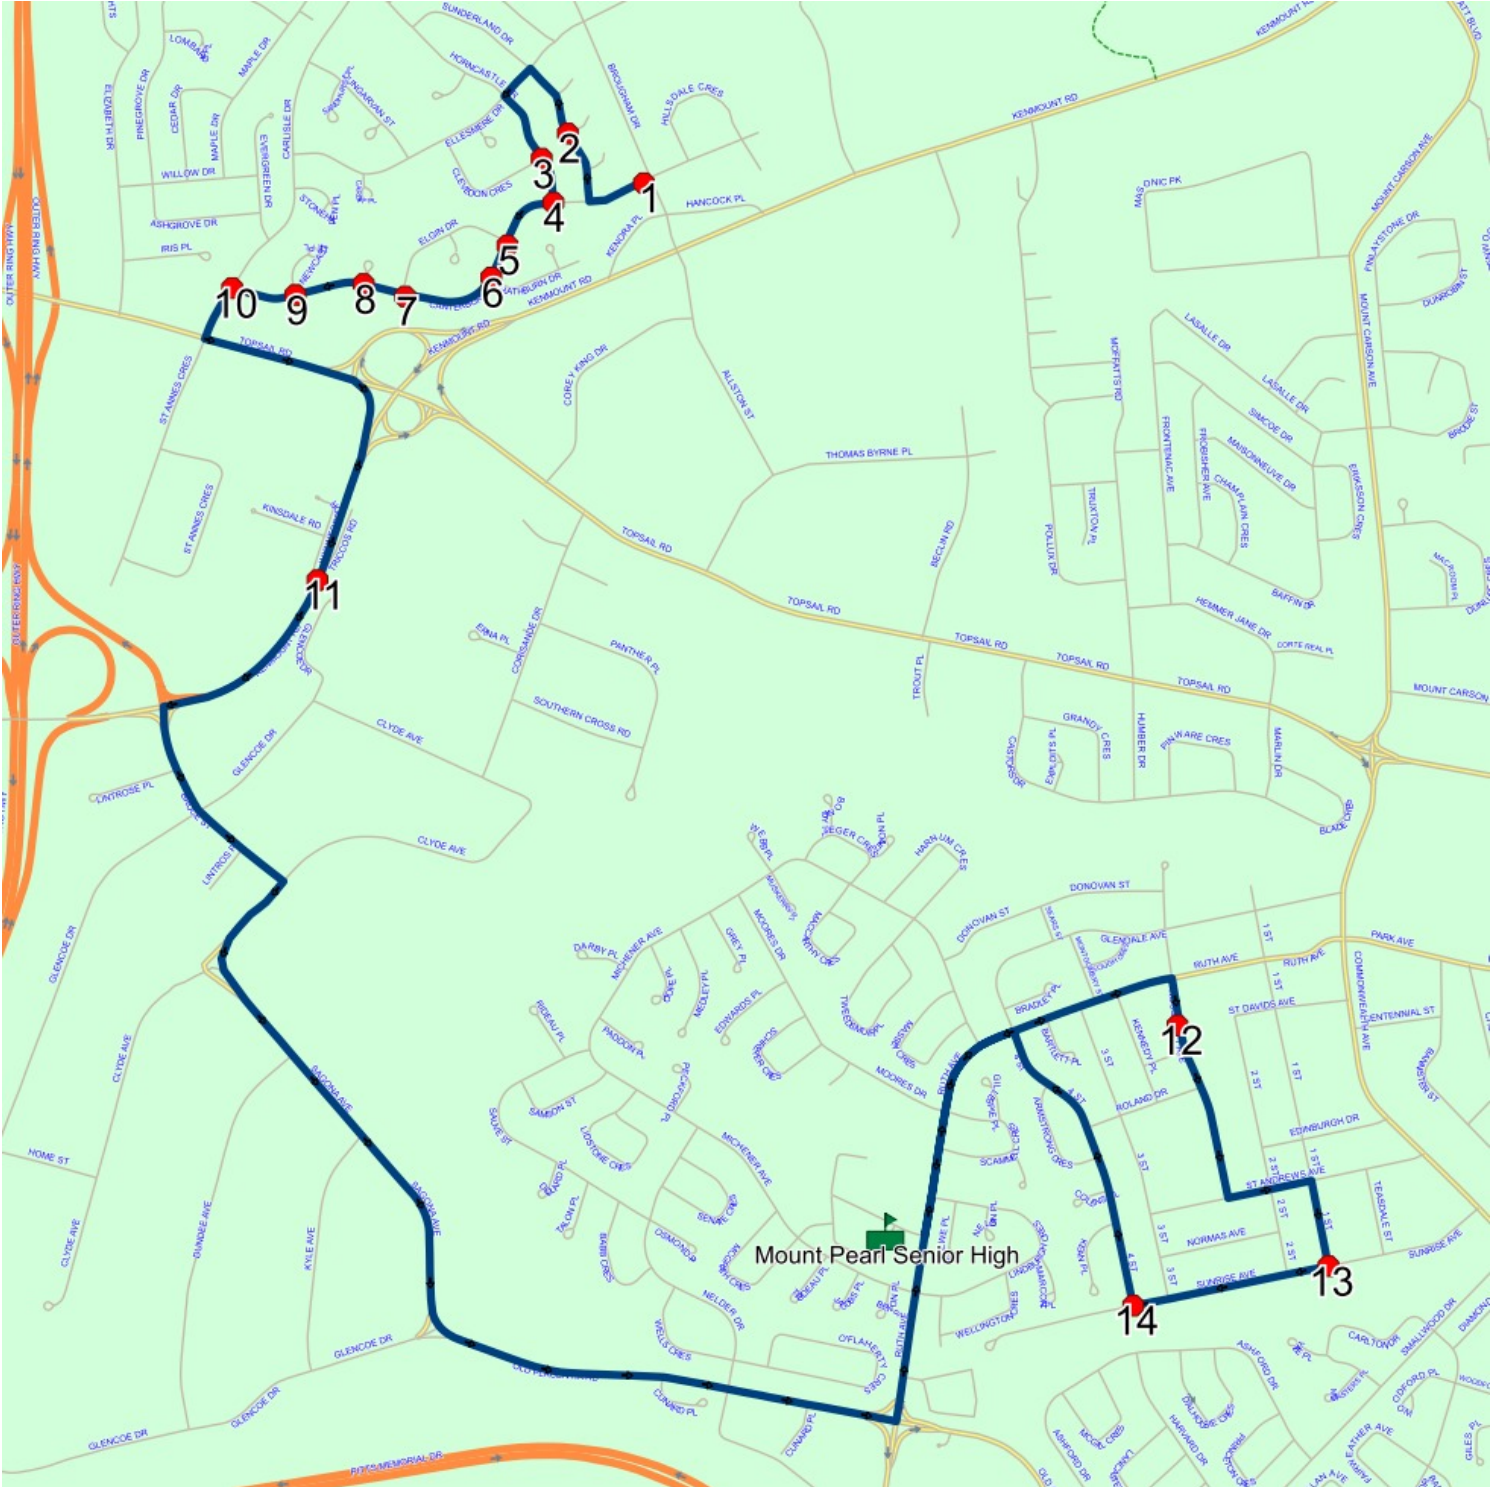

Route: 15-040-2 Run: 15-040-2B AM

Route: 15-040-2 Operator: Dave Gulliver Cabs Ltd.

Vehicle: 15-040-2

Description:

Schools: Mount Pearl Senior High (311)

Run: 15-040-2B AM

Stops: 15

Start Time: 8:09 AM

Description: Bus 33

End Time: 8:37 AM

Schools: Mount Pearl Senior High

: 2024-06-30

#	Arrival	Departure	Description
1		8:09 AM	MAILBOXES NEAR 118 CANTERBURY DR
2	8:10 AM	8:11 AM	Sunderland @ Summerford Pl
3	8:12 AM	8:13 AM	HORNCastle DR & CLEVEDON CRES
4		8:13 AM	Canterbury Dr @ Horncastle Dr
5		8:14 AM	#86 Cantrebury Dr
6	8:14 AM	8:15 AM	CANTERBURY DR & RATHBURN DR
7	8:15 AM	8:16 AM	#46 Canterbury Dr
8		8:16 AM	Canterbury Dr @ Ulverston Closre
9	8:16 AM	8:17 AM	Canterbury Dr @ Newcastle Pl
10		8:17 AM	CARLISLE DR & CANTERBURY DR
11	8:19 AM	8:20 AM	KENMOUNT RD & WYNNFORD DR (THE RUG ROOM)
12		8:28 AM	34 ROOSEVELT AVE; MOUNT PEARL; A1N Effective: 2024-04-08 : 2024-06-30
13	8:30 AM	8:31 AM	Sunrise Ave @ 1st St
14		8:32 AM	Sunrise Ave @ 4th St
15	8:35 AM	8:37 AM	Mount Pearl Senior High

Route: 15-040-2 Run: 15-040-2B AM

Route: 15-040-2 Run: 15-040-2B PM

Route: 15-040-2 **Operator:** Dave Gulliver Cabs Ltd.

Vehicle: 15-040-2

Description:

Schools: Mount Pearl Senior High (311)

Run: 15-040-2B PM

Route: 15-040-2 Run: 15-040-2B PM

Route: 15-040-3 Run: 15-040-3B AM

Route: 15-040-3 Operator: Dave Gulliver Cabs Ltd.
 Vehicle: 15-040-3
 Description:
 Schools: Mount Pearl Senior High (311)

Run: 15-040-3B AM Description: Bus 36
 Stops: 12 Start Time: 8:14 AM End Time: 8:37 AM
 Schools: Mount Pearl Senior High
 : 2024-06-30