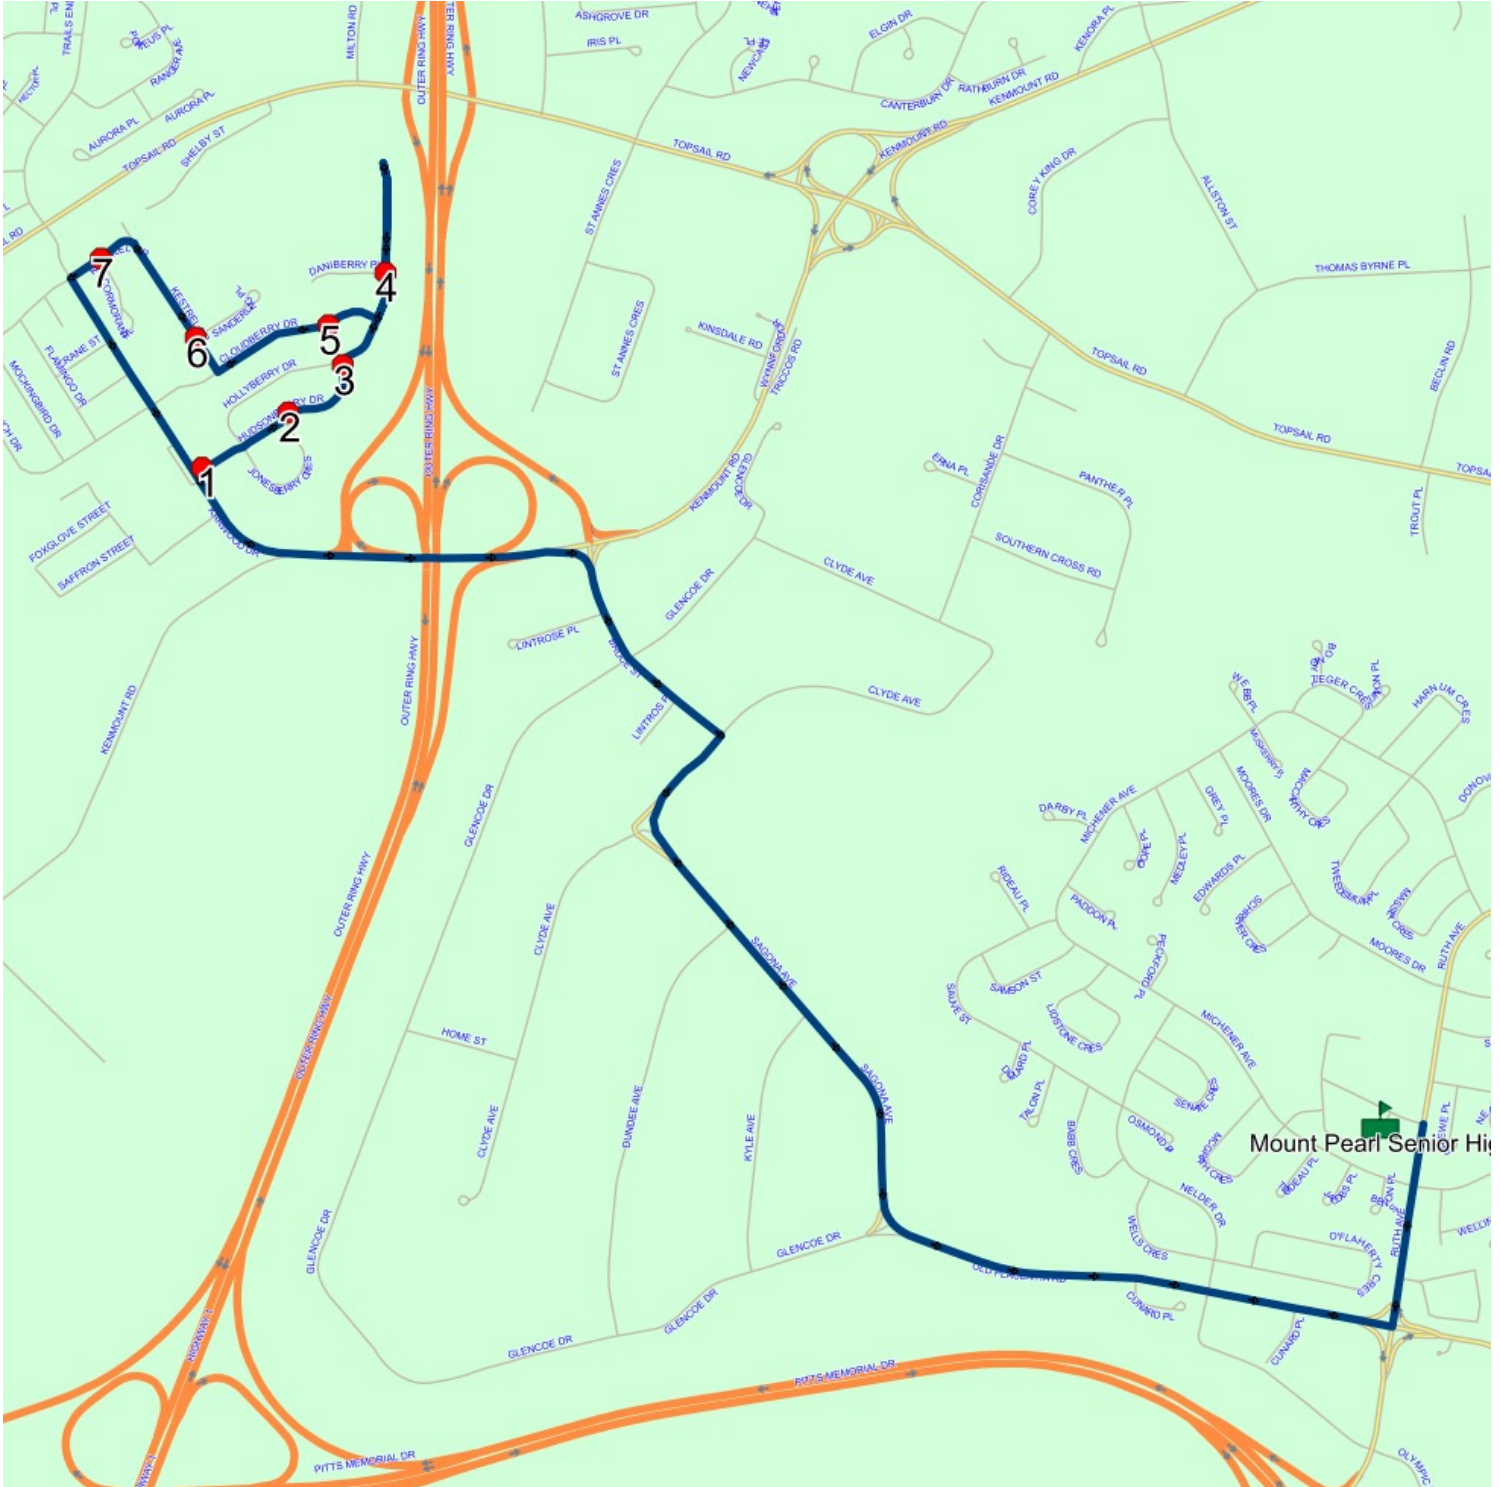

Route: 15-040-5 Run: 15-040-5B AM

Route: 15-040-5 Operator: Dave Gulliver Cabs Ltd.

Vehicle: 15-040-5

Description:

Schools: Mount Pearl Senior High (311)

Run: 15-040-5B AM

Stops: 8

Start Time: 8:16 AM

Description: Bus 39

End Time: 8:37 AM

Schools: Mount Pearl Senior High

: 2024-06-30

#	Arrival	Departure	Description
1	8:16 AM	8:17 AM	1 HUDSONBERRY DR
2	8:17 AM	8:18 AM	#13 Hudsonberry Dr
3	8:18 AM	8:19 AM	30 HUDSONBERRY DR
4	8:19 AM	8:20 AM	Cloudberry Dr @ Daniberry PI
5		8:24 AM	#42 Cloudberry Dr
6		8:25 AM	Kestrel Dr @ Sanderling PI
7	8:26 AM	8:27 AM	KESTREL DR; PARADISE & CORMORANT PL; PARADISE
8	8:35 AM	8:37 AM	Mount Pearl Senior High

Route: 15-040-5 Run: 15-040-5B AM