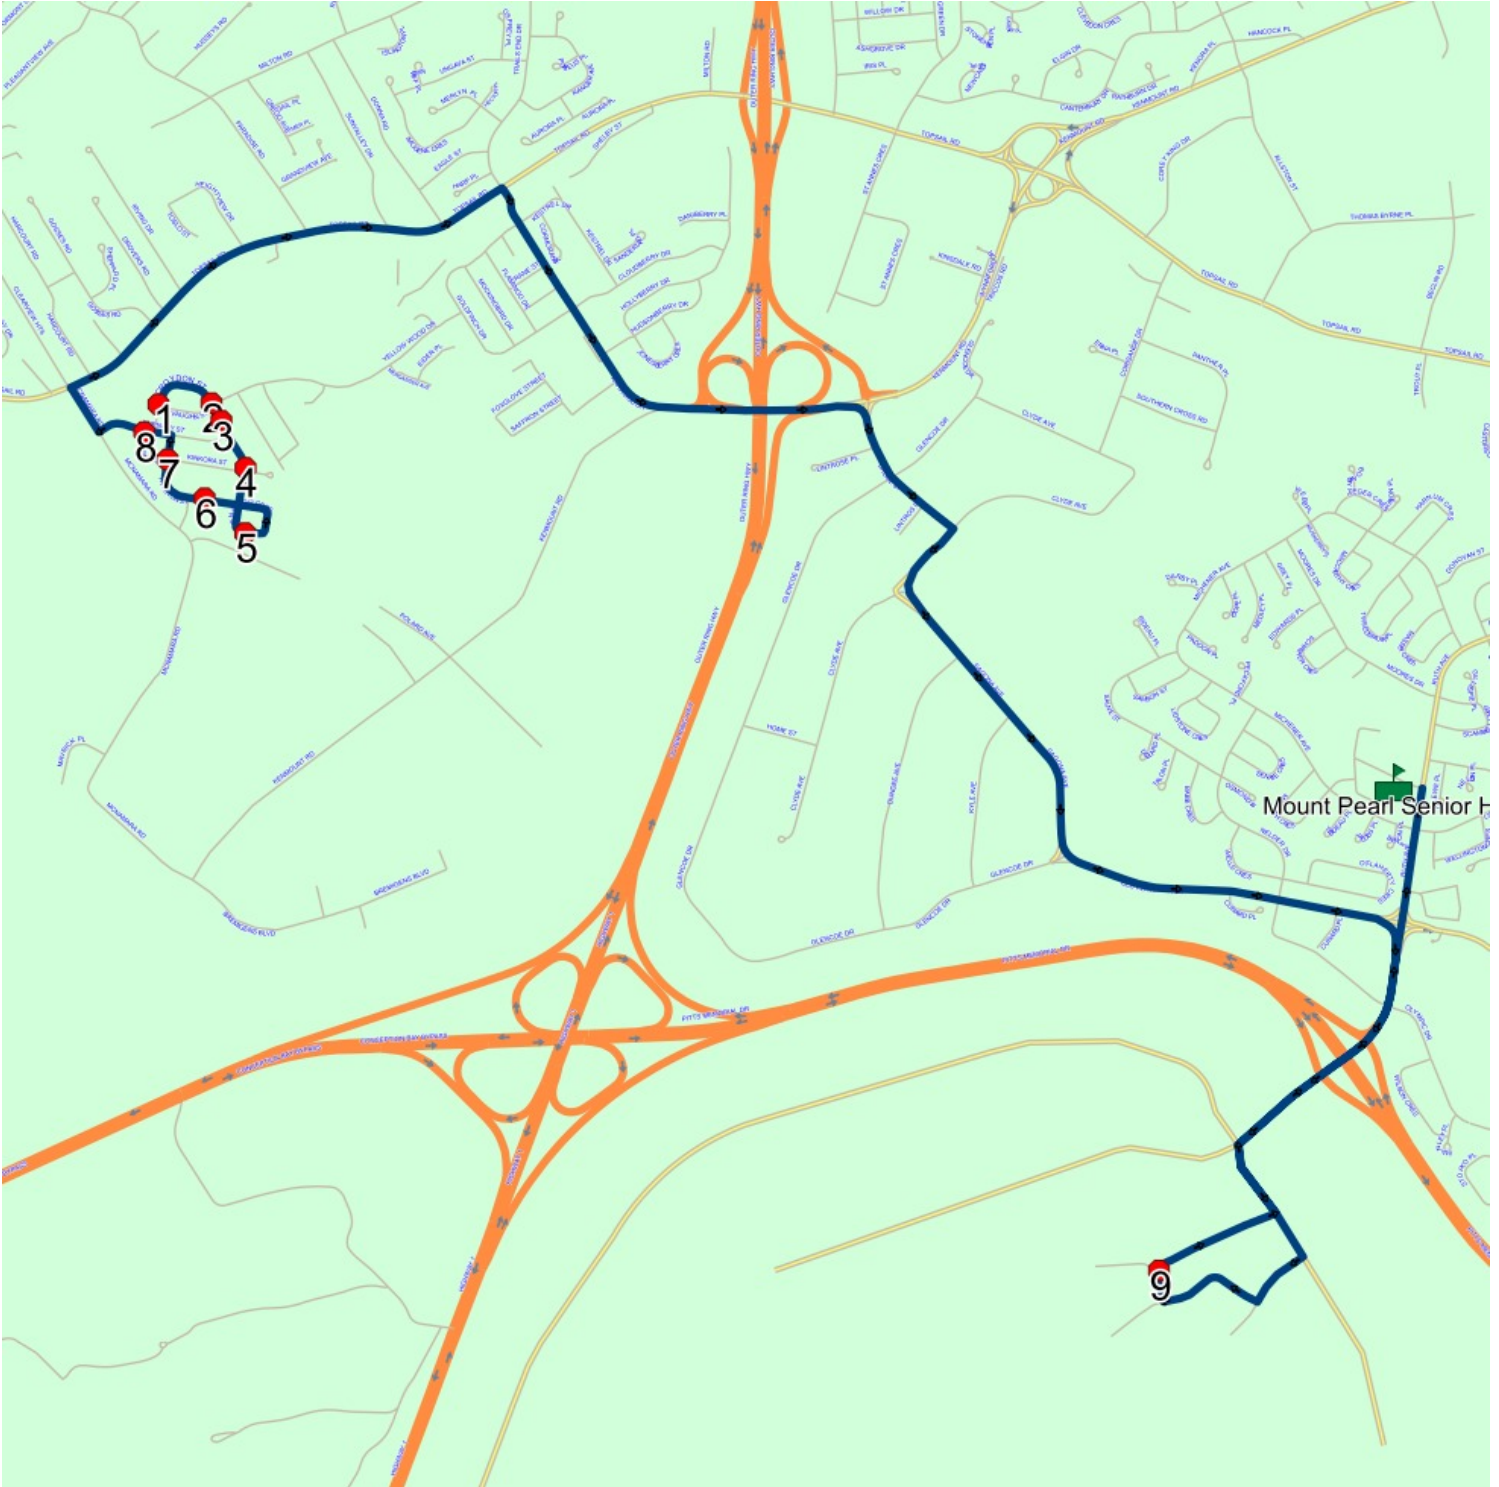

Route: 15-040-6 Run: 15-040-6 AM

Route: 15-040-6 Operator: Dave Gulliver Cabs Ltd.
Vehicle: 15-040-6
Description:
Schools: Mount Pearl Senior High (311)

Run: 15-040-6 AM Description: Bus 40
Stops: 10 Start Time: 8:09 AM End Time: 8:37 AM
Schools: Mount Pearl Senior High
: 2024-06-30

#	Arrival	Departure	Description
1	8:09 AM	8:10 AM	9 CROYDON ST
2	8:10 AM	8:11 AM	39 CROYDON ST
3		8:11 AM	#53 Croydon St
4		8:12 AM	63 CROYDON ST
5	8:12 AM	8:13 AM	29 RAVENWOOD CRES; PARADISE; A1L
6		8:14 AM	20 TIVERTON ST
7		8:15 AM	Tiverton St @ Panoramic Pl
8		8:16 AM	26 BURNABY ST
9	8:30 AM	8:31 AM	GALWAY BLVD; ST JOHNS & TERRY LANE; ST JOHNS
10	8:35 AM	8:37 AM	Mount Pearl Senior High

Route: 15-040-6 Run: 15-040-6 AM