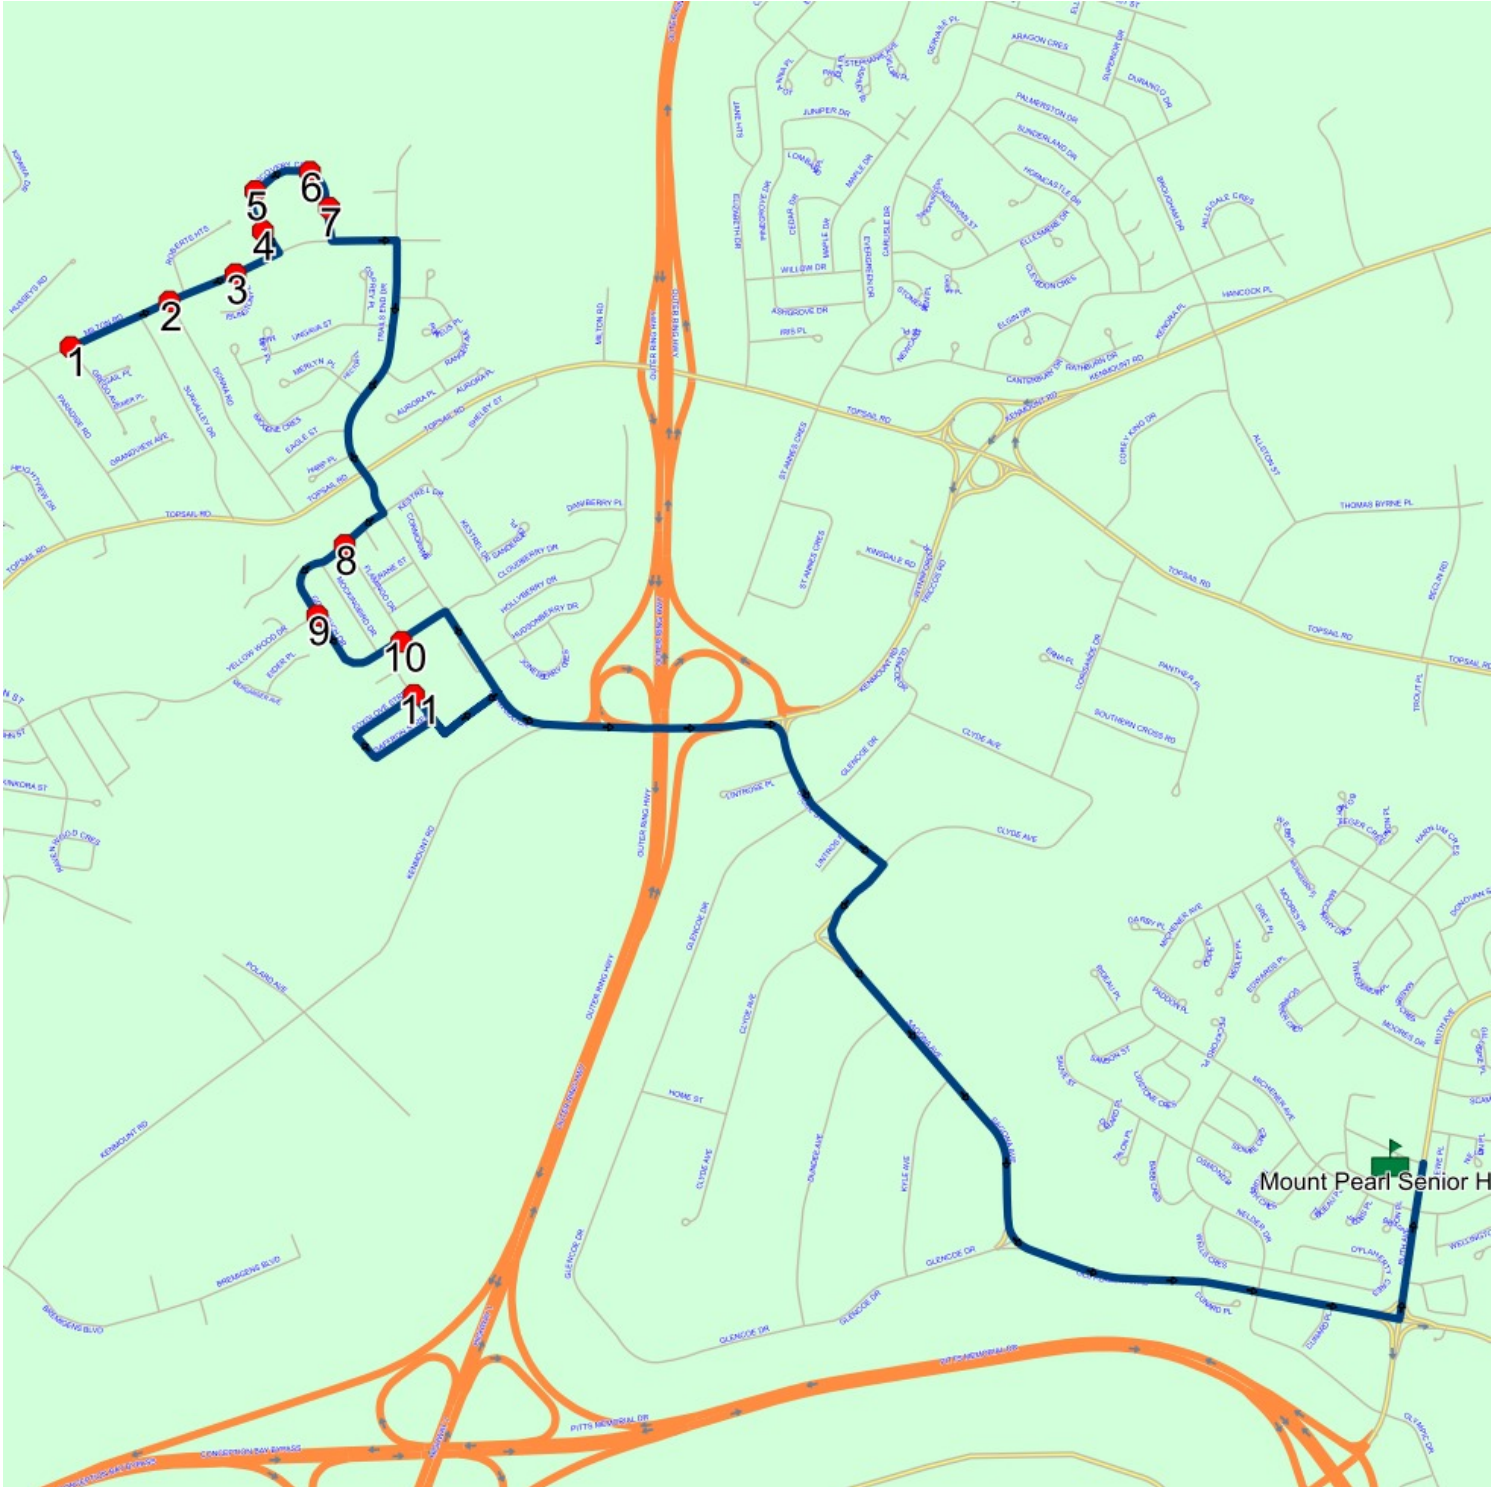

Route: 15-040-3 Run: 15-040-3B AM

Route: 15-040-3 Operator: Dave Gulliver Cabs Ltd.
Vehicle: 15-040-3
Description:
Schools: Mount Pearl Senior High (311)

Run: 15-040-3B AM Description: Bus 36
Stops: 12 Start Time: 8:14 AM End Time: 8:37 AM
Schools: Mount Pearl Senior High
: 2024-06-30

#	Arrival	Departure	Description
1		8:14 AM	Milton Rd @ Gregg Ave
2		8:15 AM	DONNA RD & MILTON RD
3	8:15 AM	8:16 AM	Milton Rd @ Islington Pl
4		8:17 AM	#62 Discovery Cres
5	8:17 AM	8:18 AM	48 DISCOVERY CRES
6		8:18 AM	#28 Discovery Cres
7	8:18 AM	8:19 AM	#14 Discovery Cres
8	8:21 AM	8:22 AM	Goldfinch Dr @ Flamingo Dr (North)
9	8:22 AM	8:23 AM	Goldfinch Dr @ Yellow Wood Dr
10	8:23 AM	8:24 AM	#88 Goldfinch Dr
11		8:27 AM	SILVER BIRCH CRES & FOXGLOVE STREET
12	8:35 AM	8:37 AM	Mount Pearl Senior High

Route: 15-040-3 Run: 15-040-3B AM