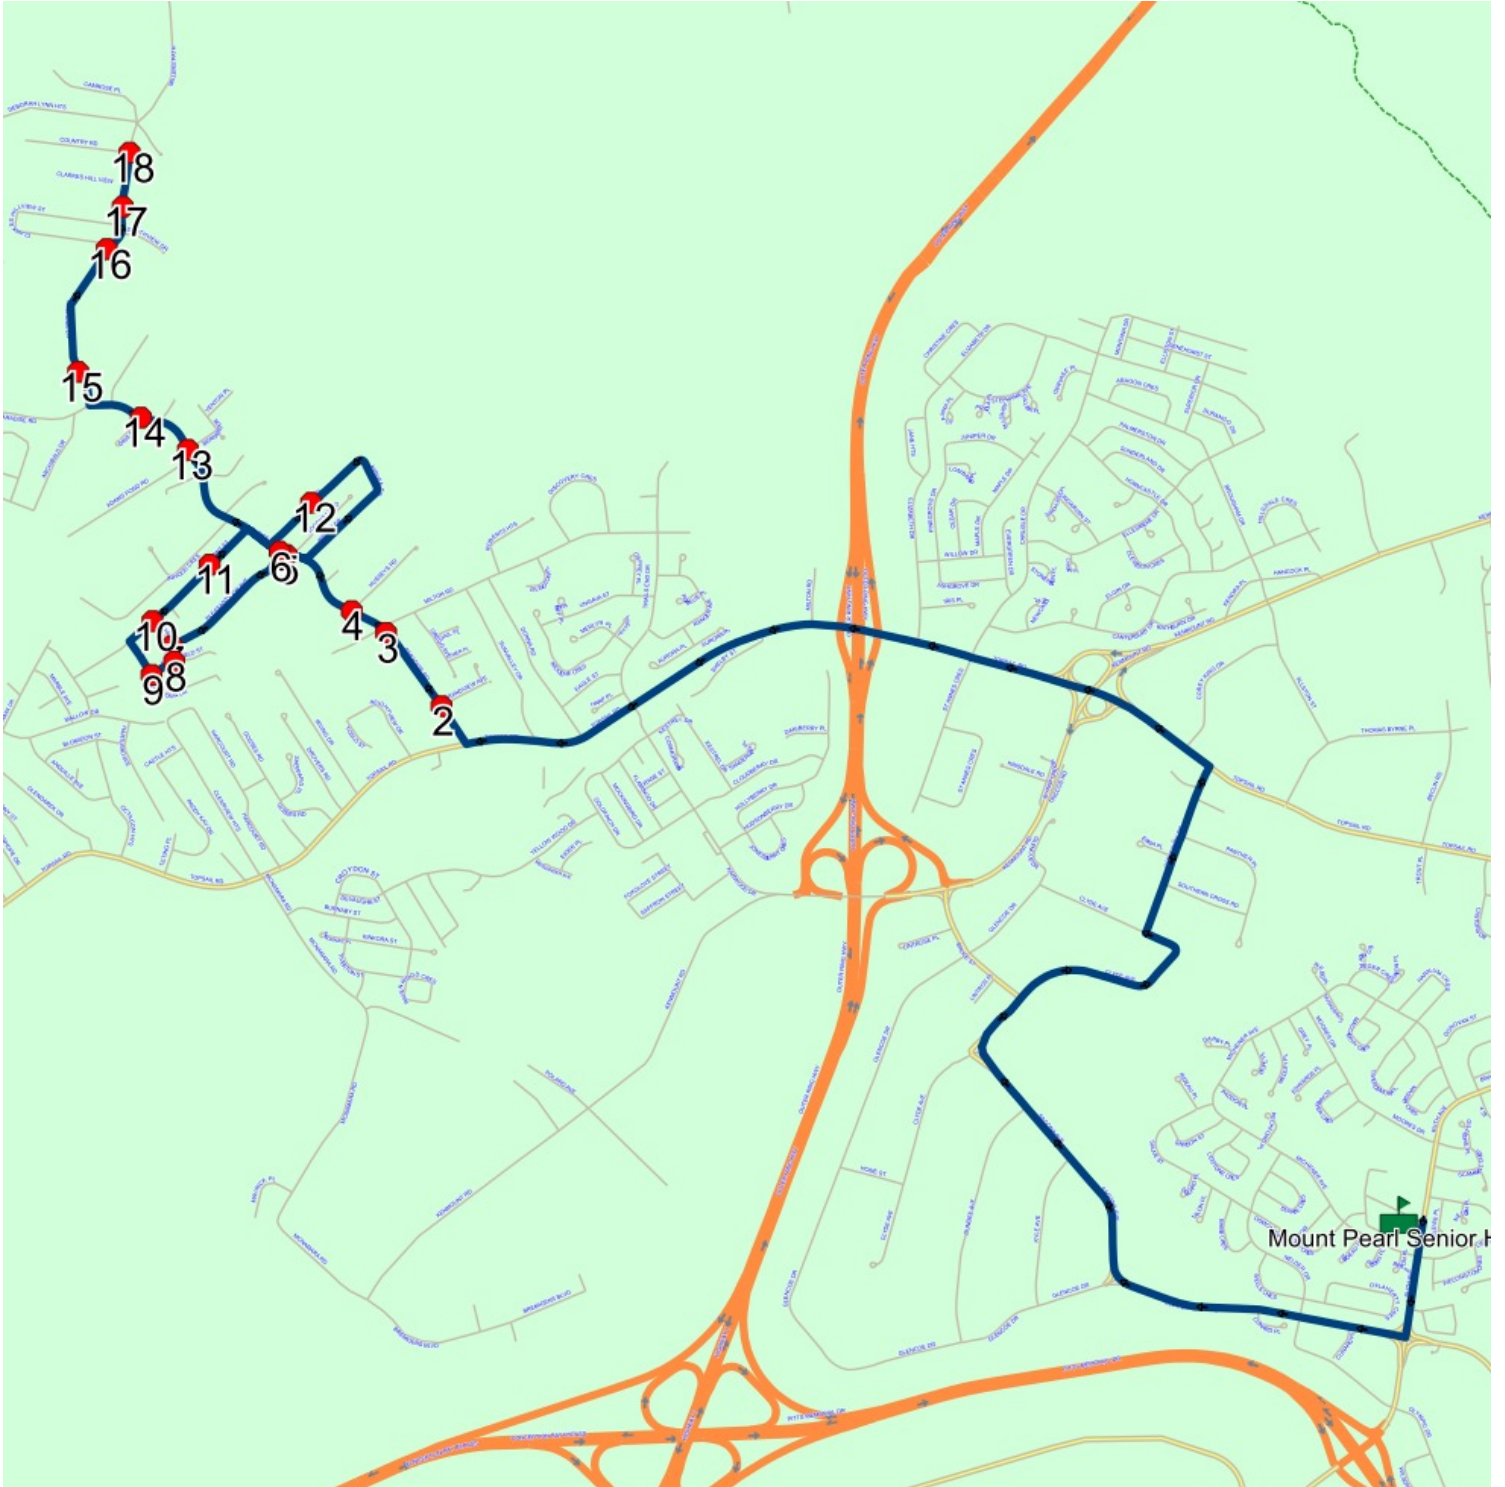

Route: 15-040-9 Run: 15-040-9B PM

Route: 15-040-9 Operator: Dave Gulliver Cabs Ltd.
Vehicle: 15-040-9
Description:
Schools: Mount Pearl Senior High (311)

Run: 15-040-9B PM Description: Bus 43
Stops: 18 Start Time: 2:57 PM End Time: 3:29 PM
Schools: Mount Pearl Senior High
: 2024-06-30

#	Arrival	Departure	Description
1	2:57 PM	3:00 PM	Mount Pearl Senior High
2	3:10 PM		PARADISE RD; PARADISE & GRANDVIEW AVE; PARADISE
3	3:11 PM		61 PARADISE RD; PARADISE; A1L
4	3:11 PM	3:12 PM	Paradise Rd @ Hussey's Rd
5	3:12 PM	3:13 PM	117 PARADISE RD
6	3:13 PM	3:14 PM	Paradise Rd @ Pleasantview Ave
7	3:15 PM		Barchester St @ Pleasantview Ave
8	3:16 PM		BARCHESTER ST & LANCEFIELD ST
9	3:17 PM		LANCEFIELD ST; PARADISE & FRED W BROWN DR; PARADISE
10	3:18 PM	3:19 PM	STORMONT ST & BARCHESTER ST
11	3:19 PM	3:20 PM	22 STORMONT ST
12	3:22 PM		24 JANALS RD; PARADISE; A1L
13	3:23 PM	3:24 PM	Paradise Rd @ Bernard Dr
14	3:24 PM	3:25 PM	PARADISE RD; PARADISE & DINA PL; PARADISE
15	3:26 PM		11 CAMROSE DR
16	3:27 PM		51 CAMROSE DR
17	3:28 PM		76 CAMROSE DR; PARADISE; A1L
18	3:28 PM	3:29 PM	Camrose Dr @ Country Rd

Route: 15-040-9 Run: 15-040-9B PM