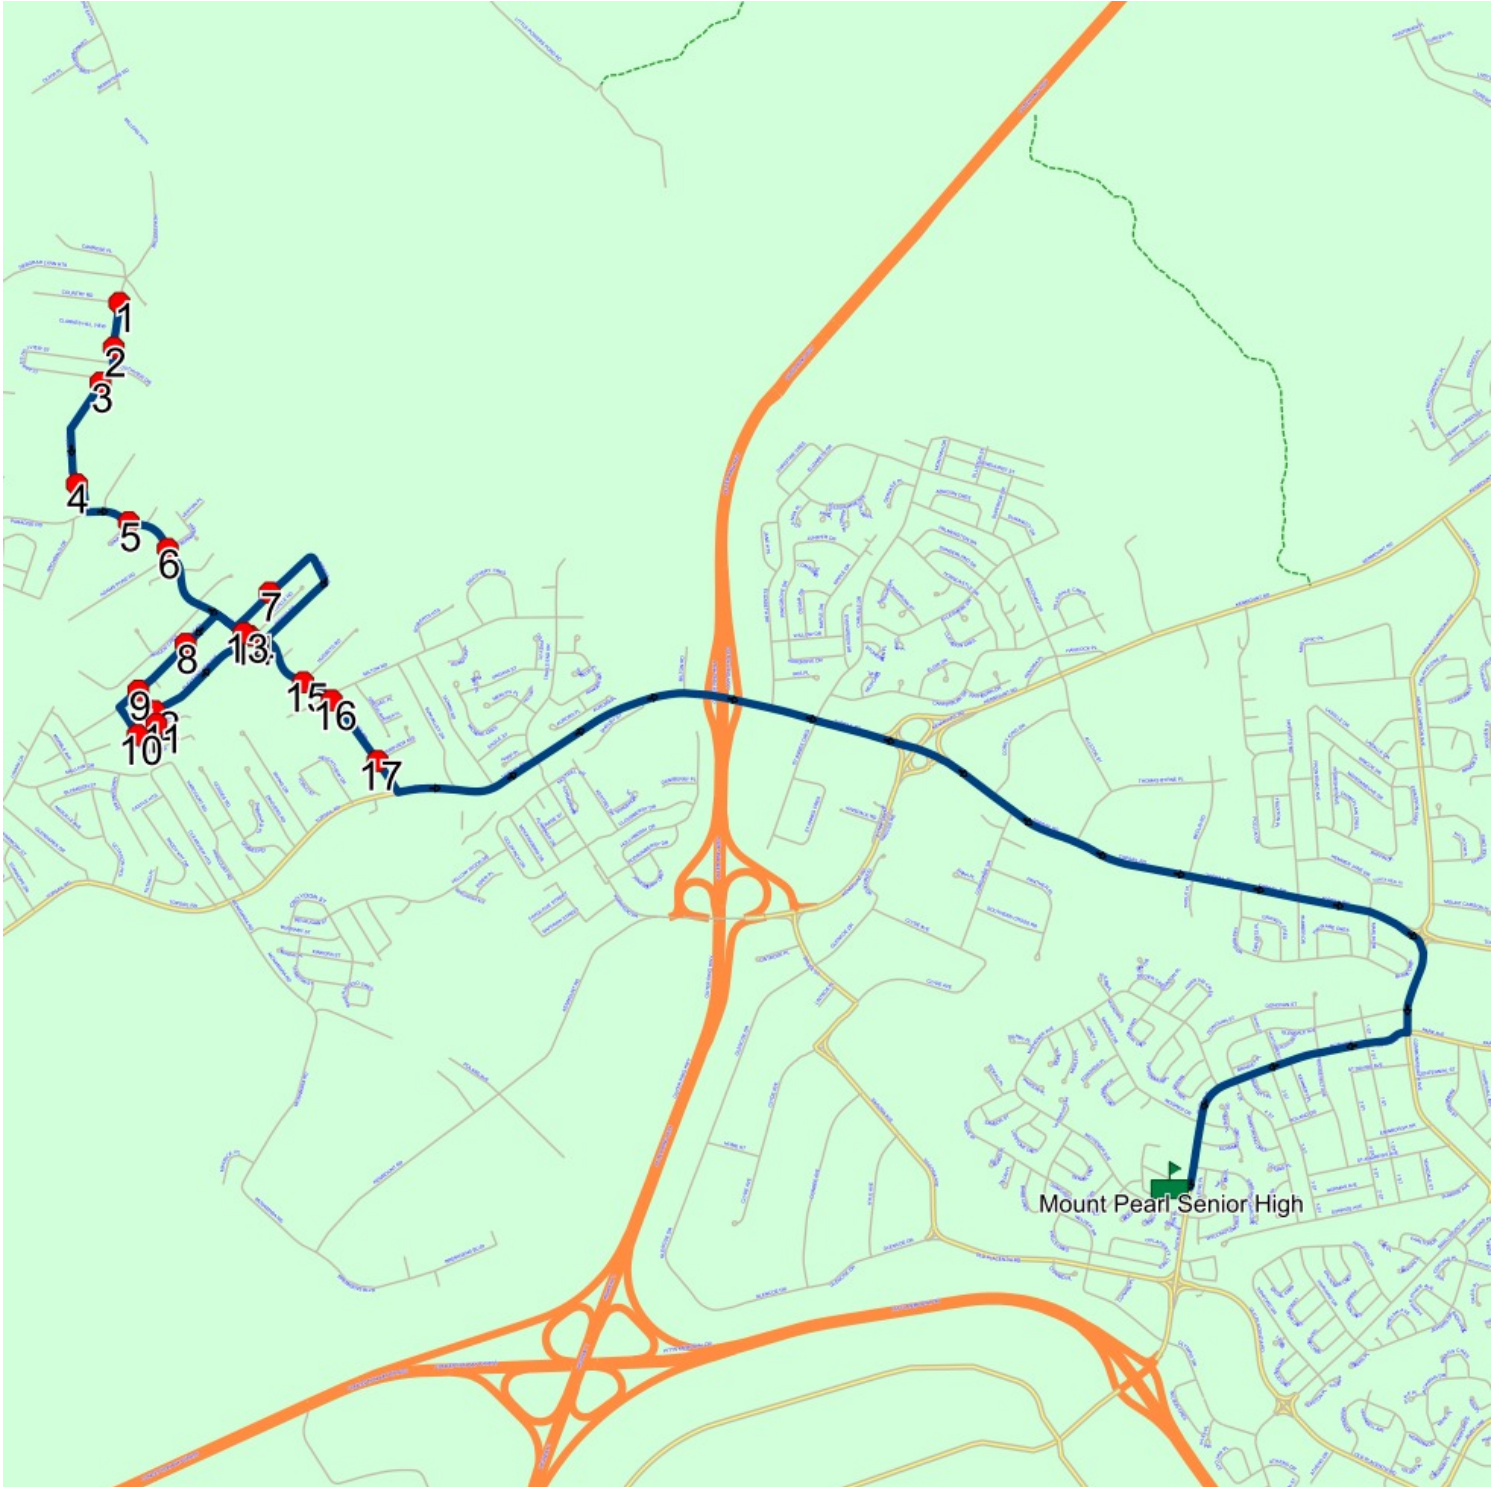

Route: 15-040-9 Run: 15-040-9B AM

Route: 15-040-9 Operator: Dave Gulliver Cabs Ltd.

Vehicle: 15-040-9

Description:

Schools: Mount Pearl Senior High (311)

Run: 15-040-9B AM

Stops: 18

Start Time: 8:08 AM

Description: Bus 43

End Time: 8:37 AM

Schools: Mount Pearl Senior High

: 2024-06-30

#	Arrival	Departure	Description
1	8:08 AM	8:09 AM	Camrose Dr @ Country Rd
2		8:09 AM	76 CAMROSE DR; PARADISE; A1L
3		8:10 AM	51 CAMROSE DR
4		8:11 AM	11 CAMROSE DR
5		8:12 AM	PARADISE RD; PARADISE & DINA PL; PARADISE
6		8:13 AM	Paradise Rd @ Bernard Dr
7	8:14 AM	8:15 AM	24 JANALS RD; PARADISE; A1L
8		8:17 AM	22 STORMONT ST
9		8:18 AM	STORMONT ST & BARCHESTER ST
10	8:19 AM	8:20 AM	LANCEFIELD ST; PARADISE & FRED W BROWN DR; PARADISE
11	8:20 AM	8:21 AM	BARCHESTER ST & LANCEFIELD ST
12	8:21 AM	8:22 AM	Barchester St @ Pleasantview Ave
13		8:23 AM	Paradise Rd @ Pleasantview Ave
14	8:23 AM	8:24 AM	117 PARADISE RD
15	8:24 AM	8:25 AM	Paradise Rd @ Hussey's Rd
16		8:25 AM	61 PARADISE RD; PARADISE; A1L
17		8:26 AM	PARADISE RD; PARADISE & GRANDVIEW AVE; PARADISE
18	8:35 AM	8:37 AM	Mount Pearl Senior High

Route: 15-040-9 Run: 15-040-9B AM