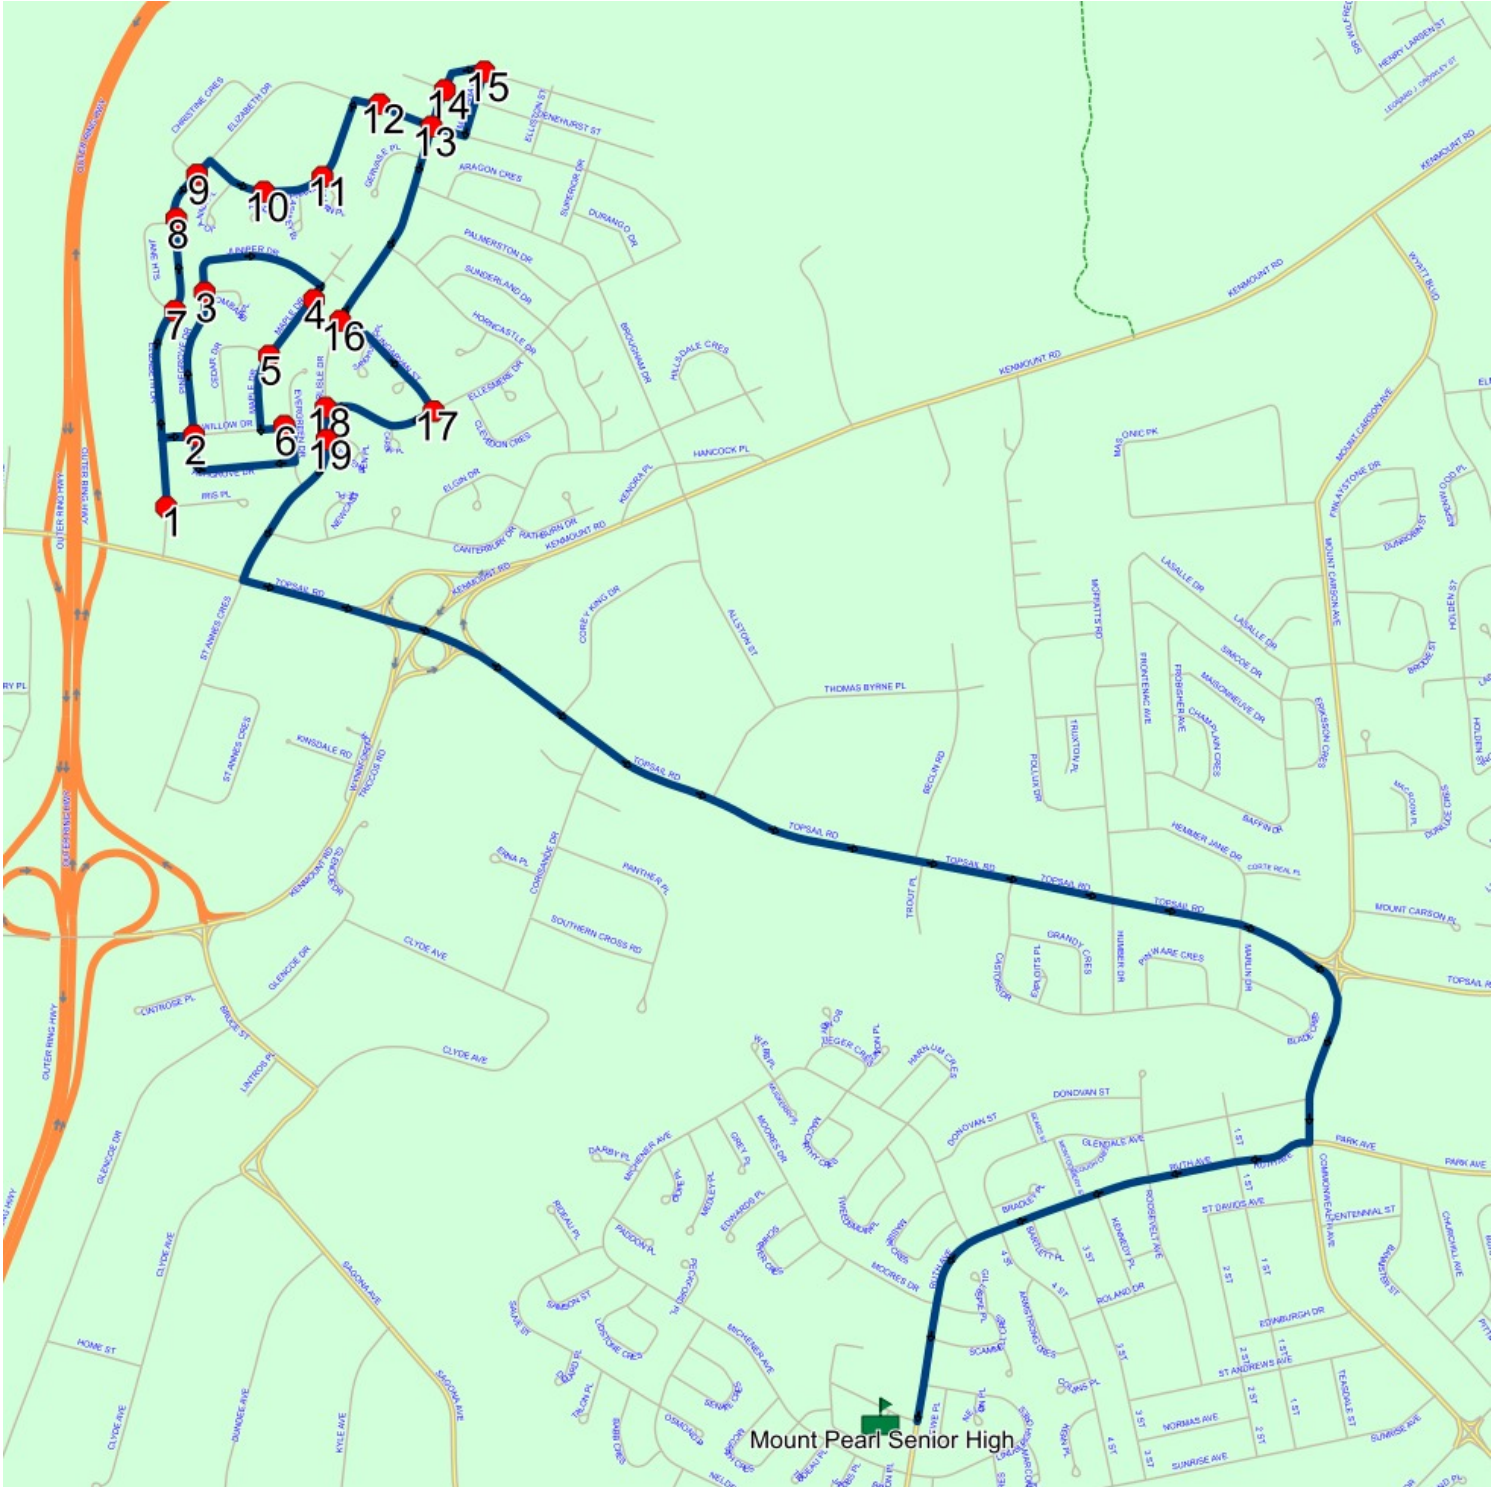

Route: 15-040-8 Run: 15-040-8 AM

Route: 15-040-8 Operator: Dave Gulliver Cabs Ltd.
Vehicle: 15-040-8
Description:
Schools: Mount Pearl Senior High (311)

Run: 15-040-8 AM Description: Bus 42
Stops: 20 Start Time: 8:08 AM End Time: 8:37 AM
Schools: Mount Pearl Senior High
: 2024-06-30

#	Arrival	Departure	Description
1		8:08 AM	Elizabeth Dr @ Iris Pl
2		8:09 AM	WILLOW DR & ASHGROVE DR
3	8:10 AM	8:11 AM	Pinegrove Dr @ Lombardy Pl
4		8:11 AM	40 MAPLE DR; PARADISE; A1L
5		8:12 AM	MAPLE DR & CEDAR DR
6		8:13 AM	#2 Willow Dr
7	8:15 AM	8:16 AM	61 ELIZABETH DR
8		8:16 AM	#89 Elizabeth Dr
9		8:17 AM	ELIZABETH DR & CHRISTINE CRES
10		8:18 AM	Stephanie Dr @ Pricilla Pl
11	8:18 AM	8:19 AM	Stephanie Ave @ Gillian Pl
12	8:19 AM	8:20 AM	162 ELIZABETH DR
13	8:20 AM	8:21 AM	CARLISLE DR & ELIZABETH DR
14	8:21 AM	8:22 AM	Carlisle Dr @ Burlington Pl
15		8:22 AM	Carlisle Dr @ Montana Dr
16	8:24 AM	8:25 AM	Carlisle Dr@ Dungarvan St
17	8:25 AM	8:26 AM	DUNGARVAN ST & ELLESMERE AVE
18		8:27 AM	CARLISLE DR & ELLESMERE AVE
19	8:27 AM	8:28 AM	Carlisle Dr @ Stonehaven Pl
20	8:35 AM	8:37 AM	Mount Pearl Senior High

Route: 15-040-8 Run: 15-040-8 AM