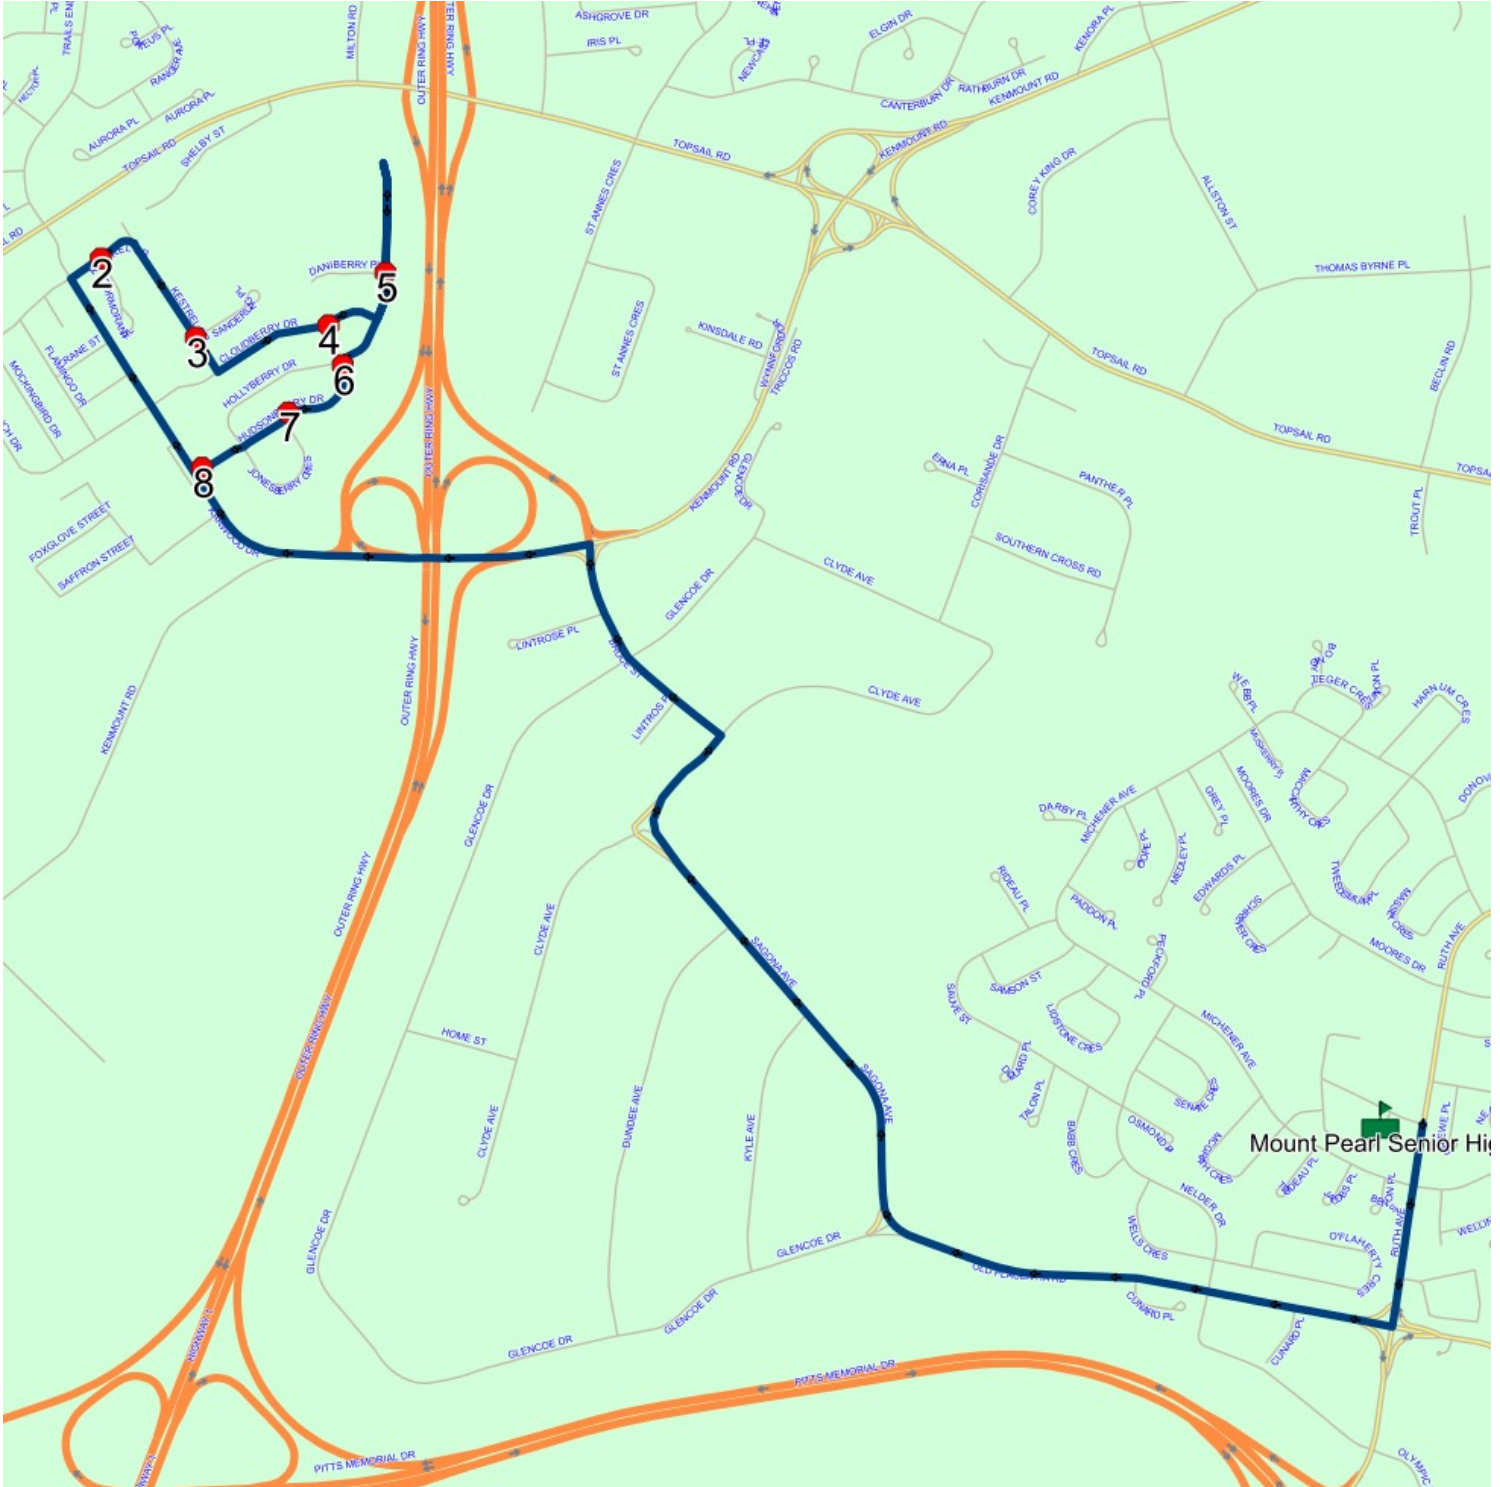

Route: 15-040-5 Run: 15-040-5B PM

Route: 15-040-6 Run: 15-040-6 AM

Route: 15-040-6 Operator: Dave Gulliver Cabs Ltd.
 Vehicle: 15-040-6
 Description:
 Schools: Mount Pearl Senior High (311)

Run: 15-040-6 AM Description: Bus 40
 Stops: 10 Start Time: 8:09 AM End Time: 8:37 AM
 Schools: Mount Pearl Senior High
 : 2024-06-30