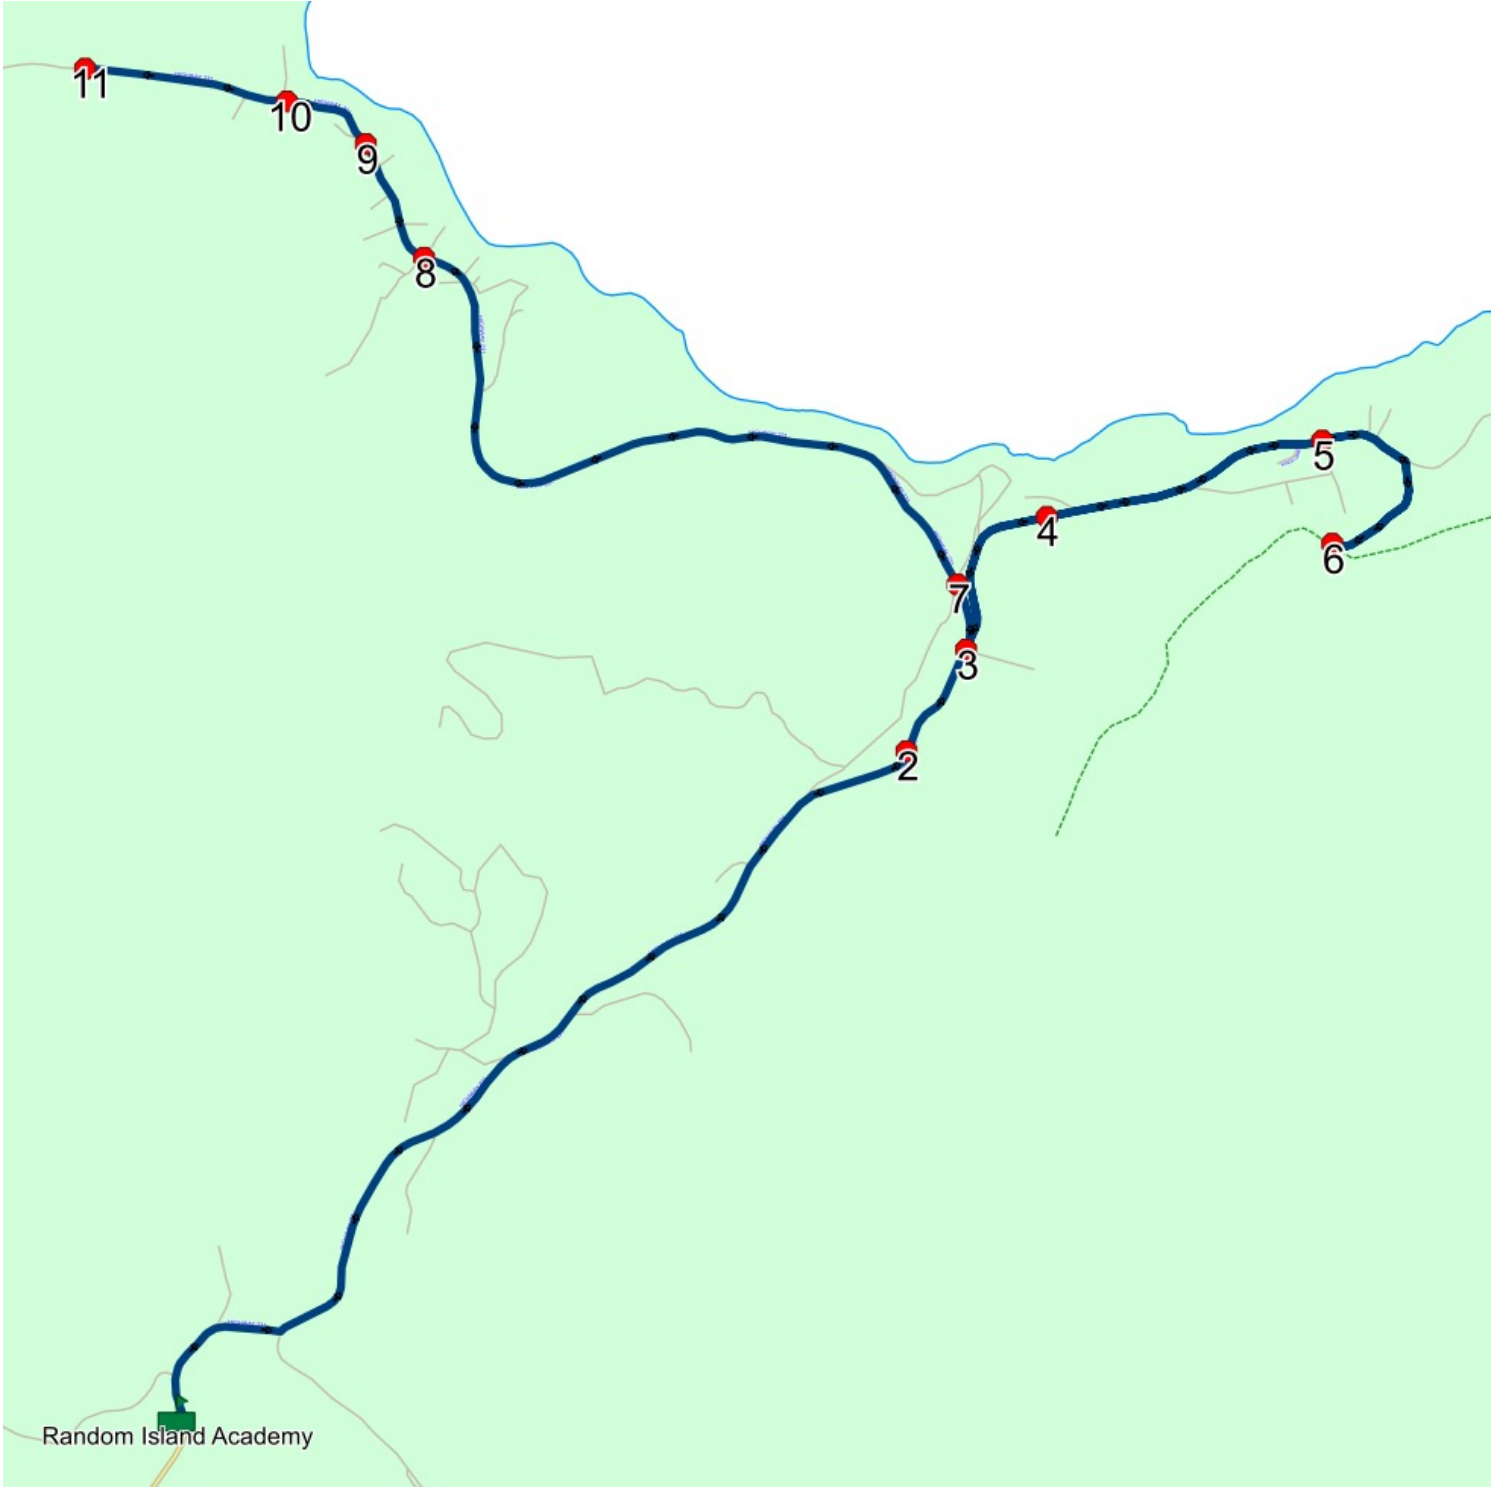

Start Time: 3:00 PM

Description:

End Time: 3:35 PM

Schools: Random Island Academy

#	Arrival	Departure	Description
1	3:00 PM	3:05 PM	Random Island Academy Driveway
2	3:09 PM	3:10 PM	3 MAIN RD
3	3:10 PM	3:11 PM	COMMUNITY CENTRE - BRITANNIA
4	3:12 PM	3:13 PM	BRITANNIA
5	3:15 PM		MAIN RD & IVANYS HILL
6	3:17 PM		RIDGE RD - TURNAROUND
7	3:24 PM		HIGHWAY 231 & LOVERS RD; BRITANNIA
8	3:30 PM	3:31 PM	HIGHWAY 231 & ELI IVANY RD
9	3:31 PM	3:32 PM	SHELTER NEAR STORE
10	3:33 PM		BEACH RD & HIGHWAY 231
11	3:35 PM		PETLEY TURNAROUND

Route: 15-059-2 Run: 15-059-2 PM

Route: 15-059-3 Run: 15-059-3 AM

Route: 15-059-3 Operator: Island Holdings Ltd.
 Vehicle: 15-059-3
 Description:
 Schools: Random Island Academy (242)

Run: 15-059-3 AM Description:
 Stops: 11 Start Time: 8:01 AM End Time: 8:32 AM
 Schools: Random Island Academy

Route: 15-059-3 Run: 15-059-3 AM

Route: 15-059-3 Run: 15-059-3 PM

Route: 15-059-3 Operator: Island Holdings Ltd.
 Vehicle: 15-059-3
 Description:
 Schools: Random Island Academy (242)

Run: 15-059-3 PM Description:
 Stops: 11 Start Time: 3:00 PM End Time: 3:34 PM
 Schools: Random Island Academy

Route: 15-059-3 Run: 15-059-3 PM