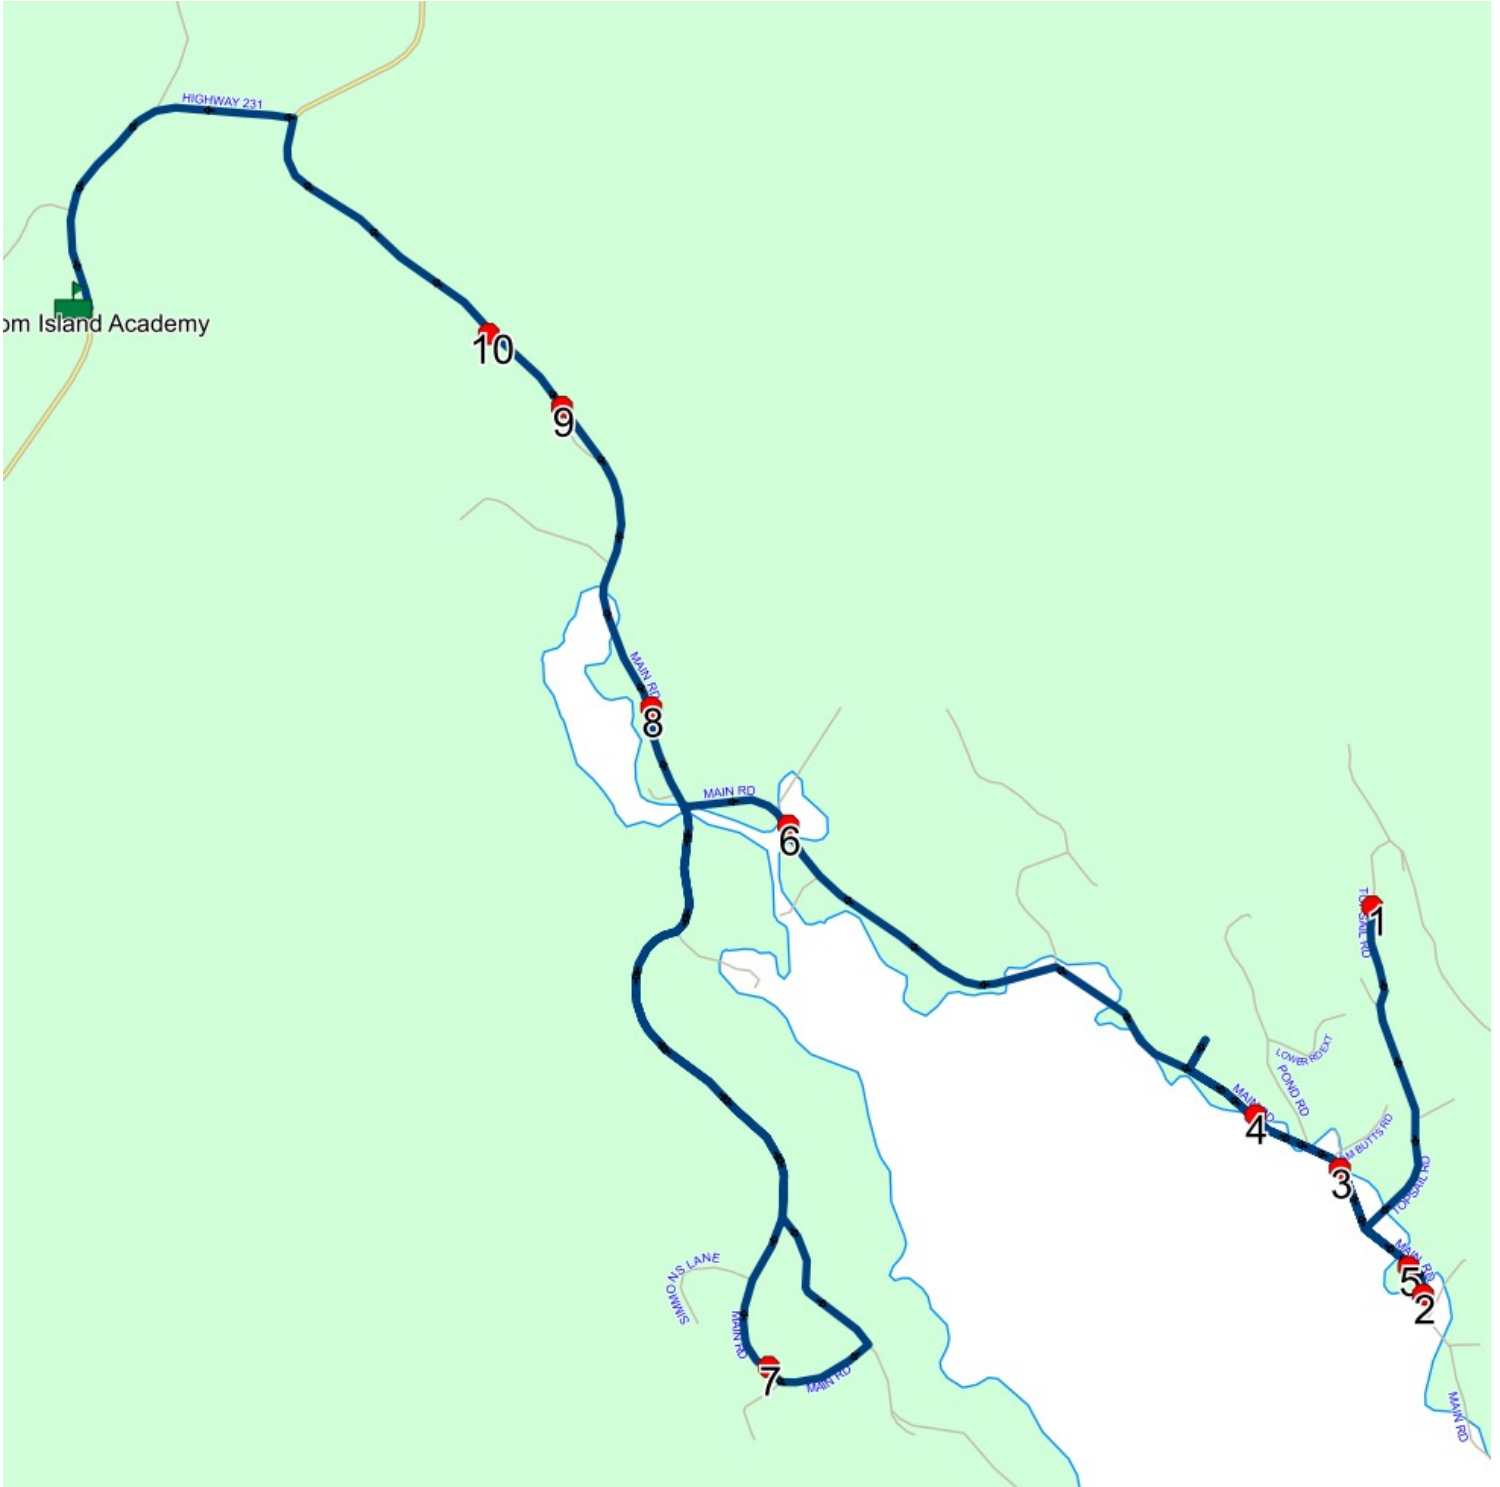

Start Time: 3:00 PM

Description:

End Time: 3:35 PM

Schools: Random Island Academy

#	Arrival	Departure	Description
1	3:00 PM	3:05 PM	Random Island Academy Driveway
2	3:09 PM	3:10 PM	3 MAIN RD
3	3:10 PM	3:11 PM	COMMUNITY CENTRE - BRITANNIA
4	3:12 PM	3:13 PM	BRITANNIA
5	3:15 PM		MAIN RD & IVANYS HILL
6	3:17 PM		RIDGE RD - TURNAROUND
7	3:24 PM		HIGHWAY 231 & LOVERS RD; BRITANNIA
8	3:30 PM	3:31 PM	HIGHWAY 231 & ELI IVANY RD
9	3:31 PM	3:32 PM	SHELTER NEAR STORE
10	3:33 PM		BEACH RD & HIGHWAY 231
11	3:35 PM		PETLEY TURNAROUND

Route: 15-059-2 Run: 15-059-2 PM

Route: 15-059-3 Run: 15-059-3 AM

Route: 15-059-3 Operator: Island Holdings Ltd.
 Vehicle: 15-059-3
 Description:
 Schools: Random Island Academy (242)

Run: 15-059-3 AM Description:
 Stops: 11 Start Time: 8:01 AM End Time: 8:32 AM
 Schools: Random Island Academy

Route: 15-059-3 Run: 15-059-3 AM

Route: 15-059-3 Run: 15-059-3 PM

Route: 15-059-3 Operator: Island Holdings Ltd.
 Vehicle: 15-059-3
 Description:
 Schools: Random Island Academy (242)

Run: 15-059-3 PM Description:
 Stops: 11 Start Time: 3:00 PM End Time: 3:34 PM
 Schools: Random Island Academy

#	Arrival	Departure	Description
1	3:00 PM	3:05 PM	Random Island Academy Driveway
2	3:07 PM		6 MAIN RD; HICKMANS HARBOUR
3	3:07 PM	3:08 PM	MAIN RD; HICKMANS HARBOUR & HARTS RD; HICKMANS HARBOUR
4	3:09 PM	3:10 PM	34 MAIN RD; HICKMANS HARBOUR; A0C
5	3:14 PM		23 WEST SIDE RD; HICKMANS HARBOUR; A0C
6	3:18 PM		33 MAIN RD; HICKMANS HARBOUR; A0C
7	3:22 PM		126 MAIN RD; HICKMANS HARBOUR; A0C : 2025-06-30
8	3:28 PM	3:29 PM	77 MAIN RD
9	3:29 PM	3:30 PM	80 MAIN RD; HICKMANS HARBOUR; A0C
10	3:31 PM		CHARLES MARTIN GENERAL STORE
11	3:33 PM	3:34 PM	TOPSAIL RD