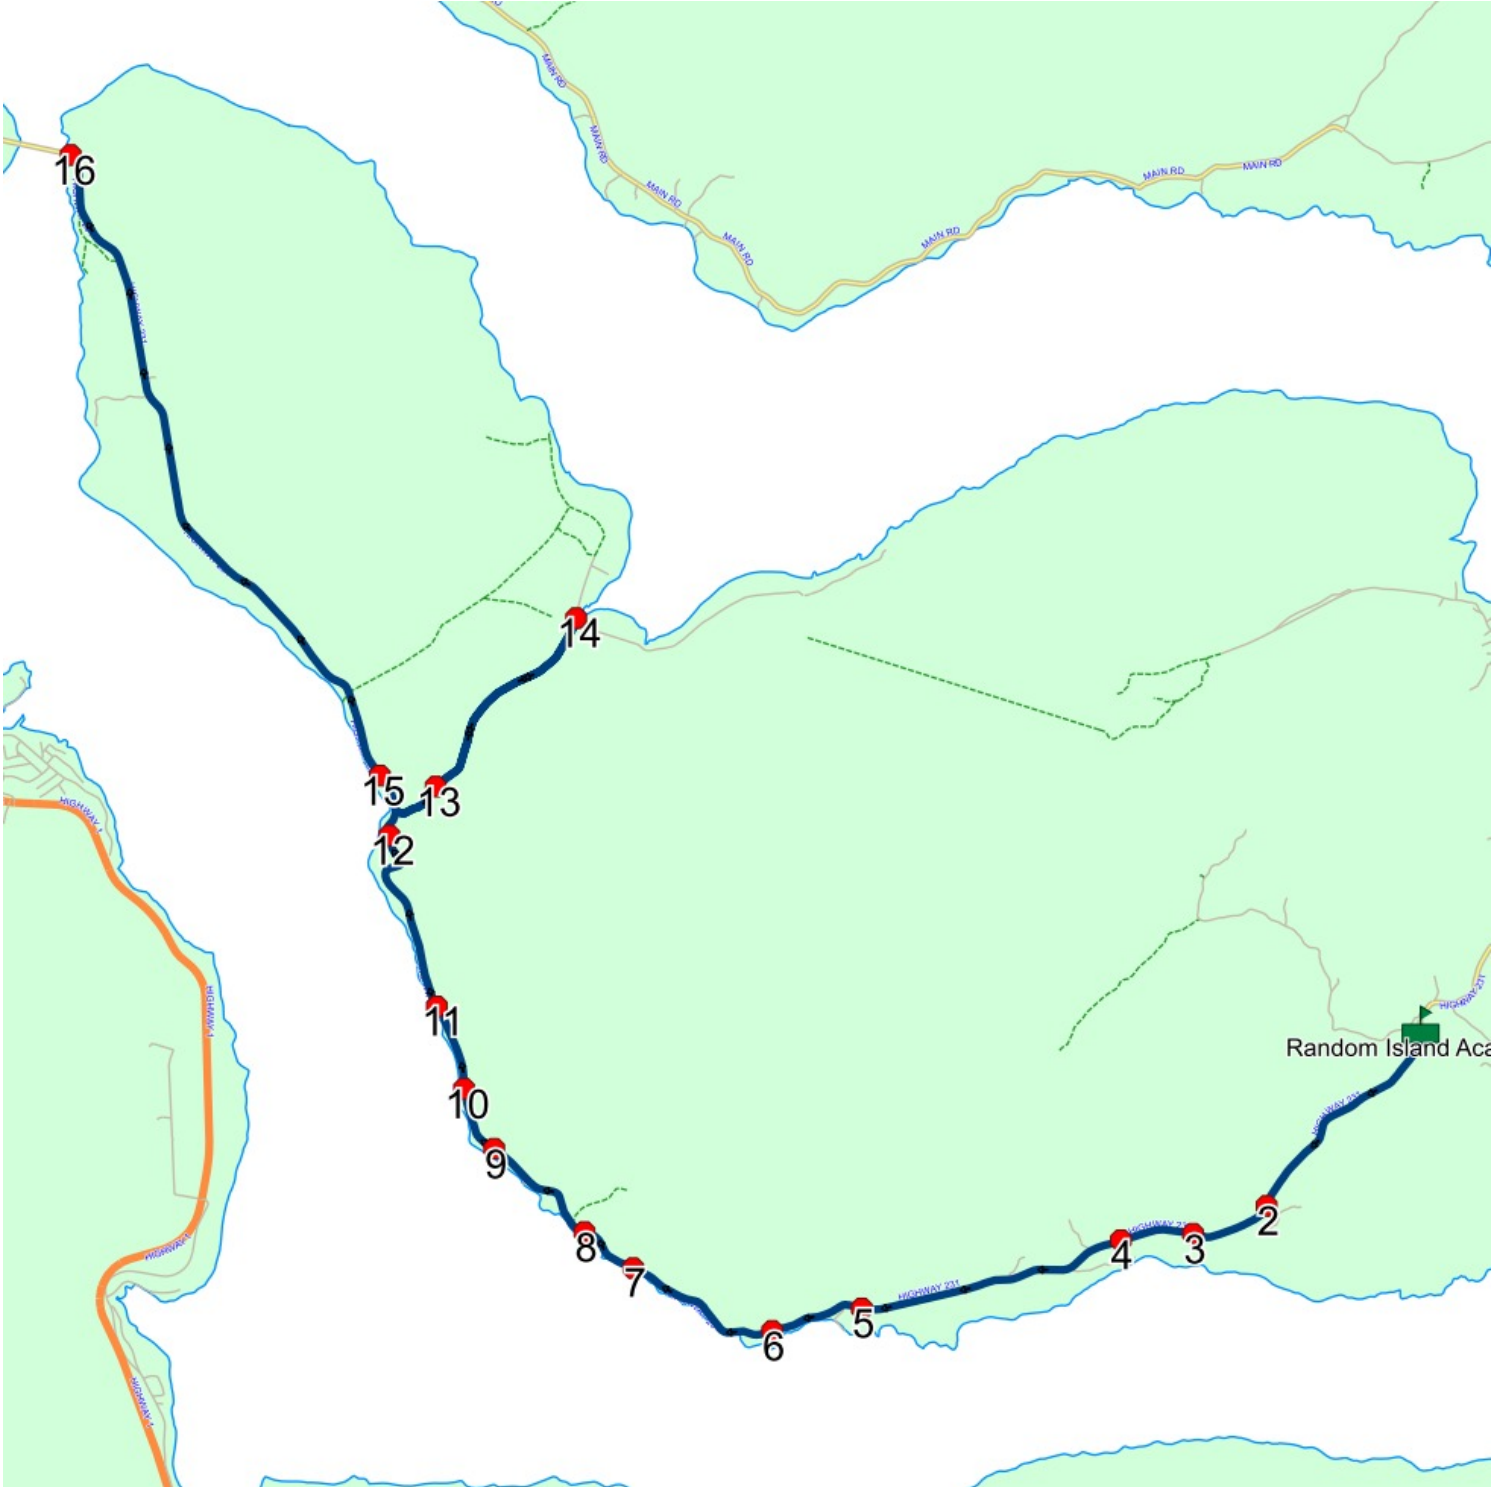

Route: 15-059-1 Run: 15-059-1 PM

Route: 15-059-1 Operator: Island Holdings Ltd.
Vehicle: 15-059-1
Description:
Schools: Random Island Academy (242)

Run: 15-059-1 PM Description:
Stops: 16 Start Time: 3:00 PM End Time: 3:51 PM
Schools: Random Island Academy

#	Arrival	Departure	Description	
1	3:00 PM	3:05 PM	Random Island Academy Driveway	: 2024-06-30
2	3:08 PM		1 HIGHWAY 231; ROBINSON BIGHT; A0C	
3	3:09 PM	3:10 PM	29 HIGHWAY 231; ROBINSON BIGHT; A0C	
4	3:10 PM	3:11 PM	12 HIGHWAY 231; ROBINSON BIGHT; A0C	
5	3:14 PM		1744 HIGHWAY 231; LADY COVE; A0C	
6	3:15 PM	3:16 PM	1566 HIGHWAY 231; LADY COVE; A0C	
7	3:18 PM		1416 HIGHWAY 231; WEYBRIDGE; A0C	
8	3:19 PM		1318 HIGHWAY 231; WEYBRIDGE; A0C	
9	3:21 PM		BUS SHELTER NEAR 1217 HIGHWAY 231; WEYBRIDGE; A0C	Effective: 2024-02-21
10	3:22 PM	3:23 PM	1150 HIGHWAY 231	
11	3:24 PM		1053 HIGHWAY 231; WEYBRIDGE; A0C	: 2024-06-30
12	3:26 PM		LIGHT POLE BEFORE 843 HIGHWAY 231	
13	3:28 PM		75 SNOOKS HARBOUR RD; SNOOKS HARBOUR; A0C	
14	3:33 PM	3:34 PM	3 WHALENS RD; SNOOKS HARBOUR; A0C	
15	3:42 PM	3:43 PM	ELLIOTT'S COVE	
16	3:50 PM	3:51 PM	THE BAR	

Route: 15-059-1 Run: 15-059-1 PM