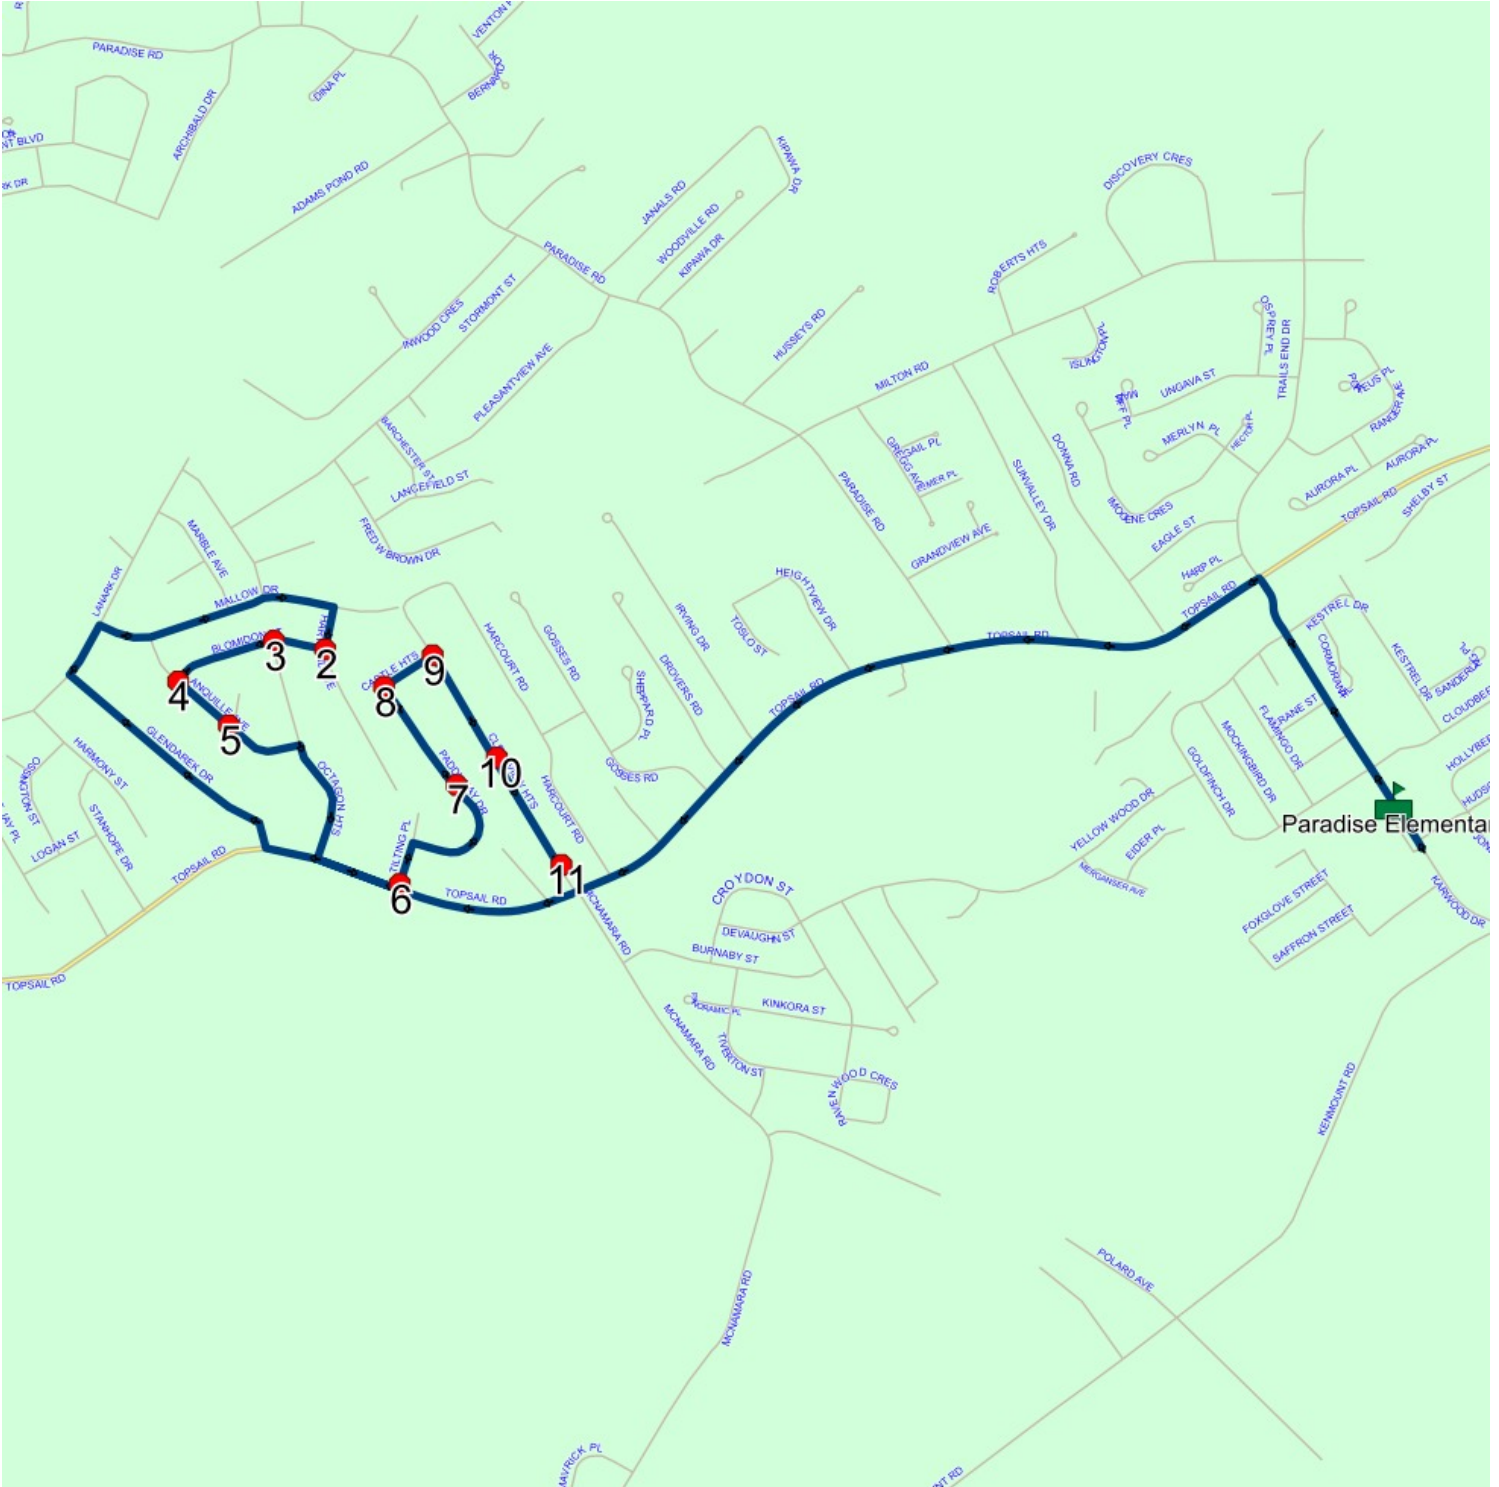

Route: 17-130-10 Run: 17-130-10A AM

Route: 17-130-10

Operator: Executive Taxi Ltd.

Vehicle: 17-130-10

Description:

Schools: Paradise Elementary (319)

Run: 17-130-10A AM

Stops: 20

Route: 17-130-11 Run: 17-130-11A PM

Route: 17-130-11

Operator: Executive Taxi Ltd.

Vehicle: 17-130-11

Description:

Schools: Paradise Elementary (319)

Run: 17-130-11A PM

Stops: 11

Route: 17-130-11 Run: 17-130-11A PM

Route: 17-130-12 Run: 17-130-12A AM

Route: 17-130-12

Operator: Executive Taxi Ltd.

Vehicle: 17-130-12

Description:

Schools: Paradise Elementary (319)

Run: 17-130-12A AM

Route: 17-130-12 Run: 17-130-12A PM

Route: 17-130-12

Operator: Executive Taxi Ltd.

Vehicle: 17-130-12

Description:

Schools: Paradise Elementary (319)

Run: 17-130-12A PM

Stops: 8