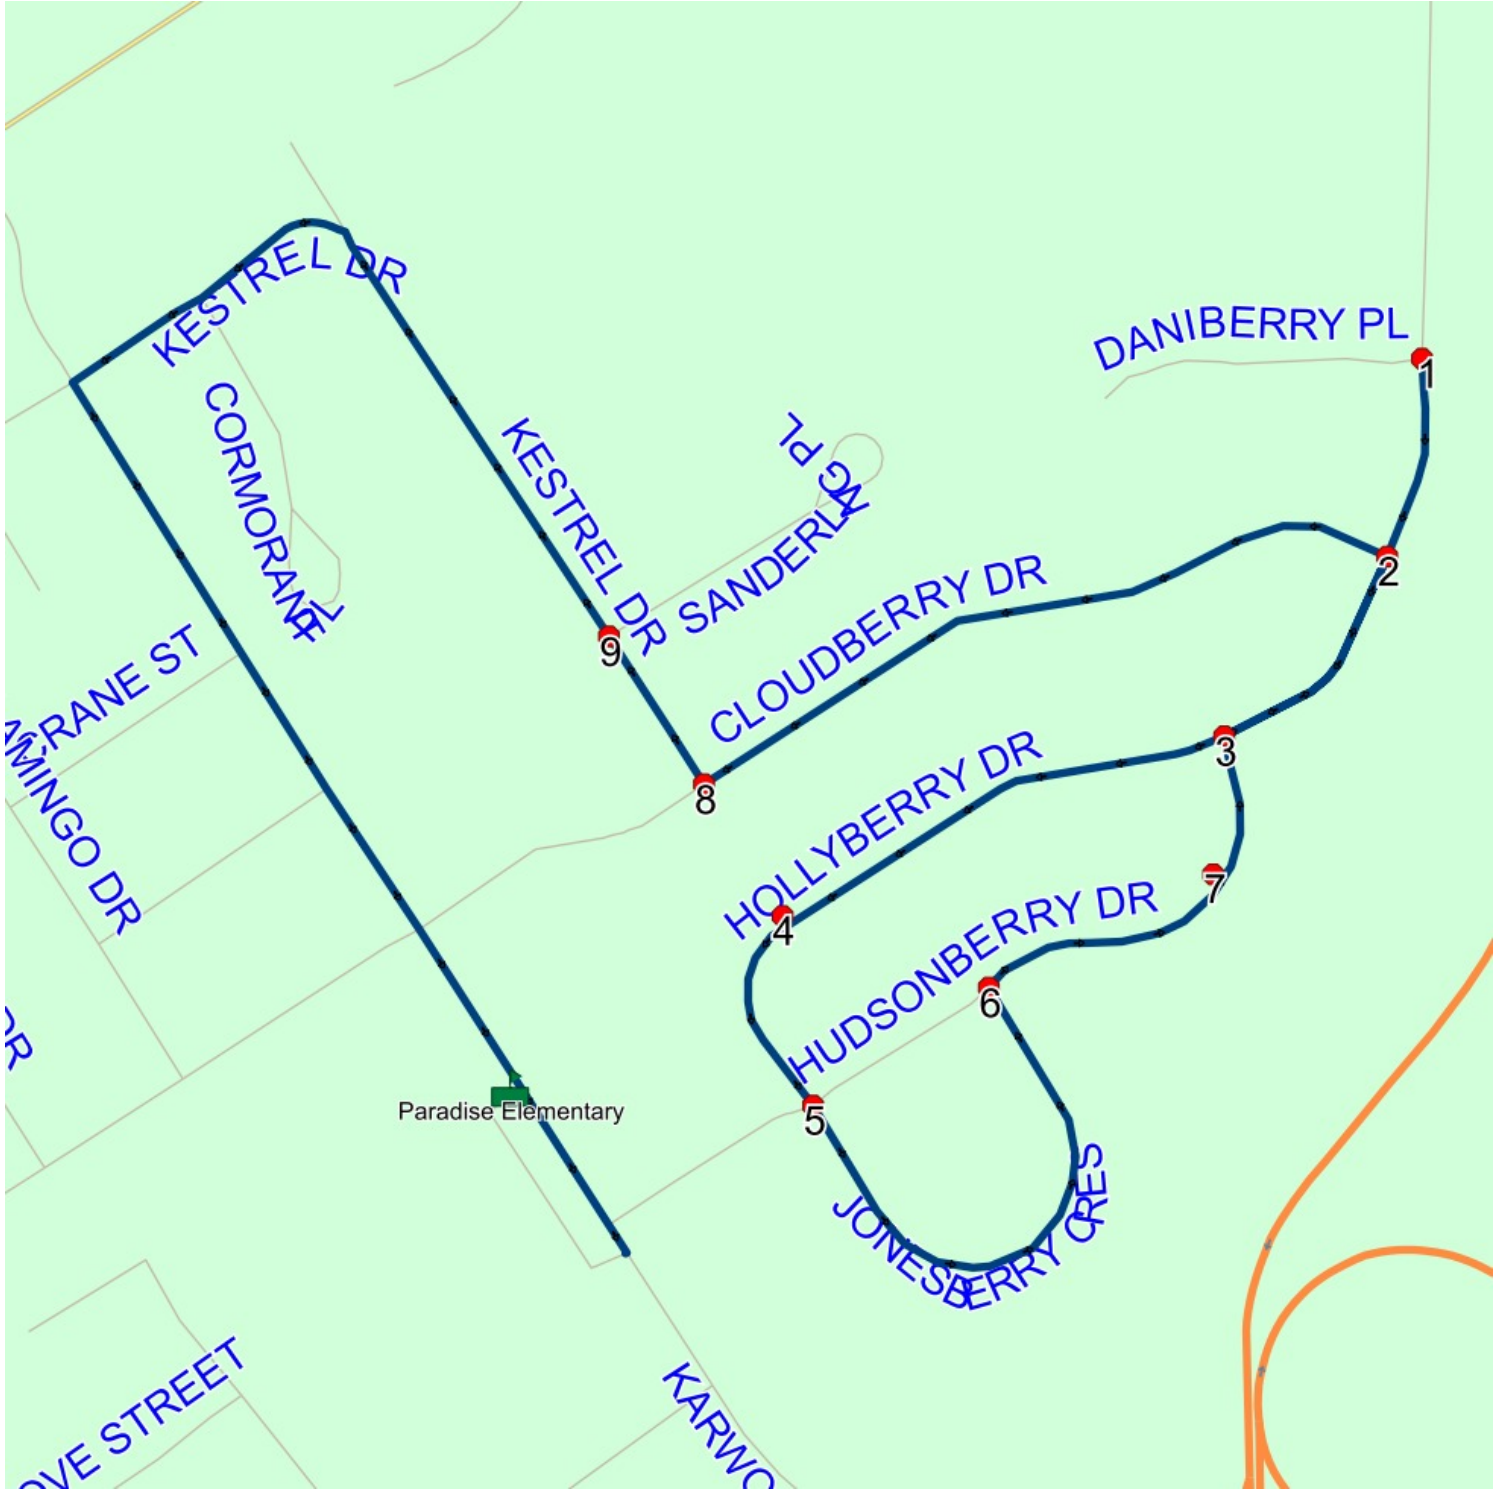

Stops: 10

Start Time: 7:38 AM

Description:

End Time: 7:53 AM

Schools: Paradise Elementary

#	Arrival	Departure	Description
1	7:38 AM	7:40 AM	HOLLYBERRY DR; PARADISE & DANIBERRY PL; PARADISE
2		7:40 AM	HOLLYBERRY DR; PARADISE & CLOUDBERRY DR; PARADISE
3	7:40 AM	7:41 AM	HOLLYBERRY DR; PARADISE & HUDSONBERRY DR; PARADISE
4	7:41 AM	7:42 AM	15 HOLLYBERRY DR; PARADISE; A1L
5	7:42 AM	7:43 AM	HUDSONBERRY DR; PARADISE & HOLLYBERRY DR; PARADISE
6	7:43 AM	7:44 AM	HUDSONBERRY DR; PARADISE & JONESBERRY CRES; PARADISE
7	7:44 AM	7:45 AM	21 HUDSONBERRY DR; PARADISE; A1L
8	7:46 AM	7:47 AM	CLOUDBERRY DR; PARADISE & KESTREL DR; PARADISE
9		7:47 AM	SANDERLING PL; PARADISE & KESTREL DR; PARADISE
10	7:50 AM	7:53 AM	Paradise Elementary Driveway

Route: 17-130-8 Run: 17-130-8A AM

Route: 17-130-8 Run: 17-130-8A PM

Route: 17-130-8

Operator: Executive Taxi Ltd.

Vehicle: 17-130-8

Description:

Schools: Paradise Elementary (319)

Run: 17-130-8A PM