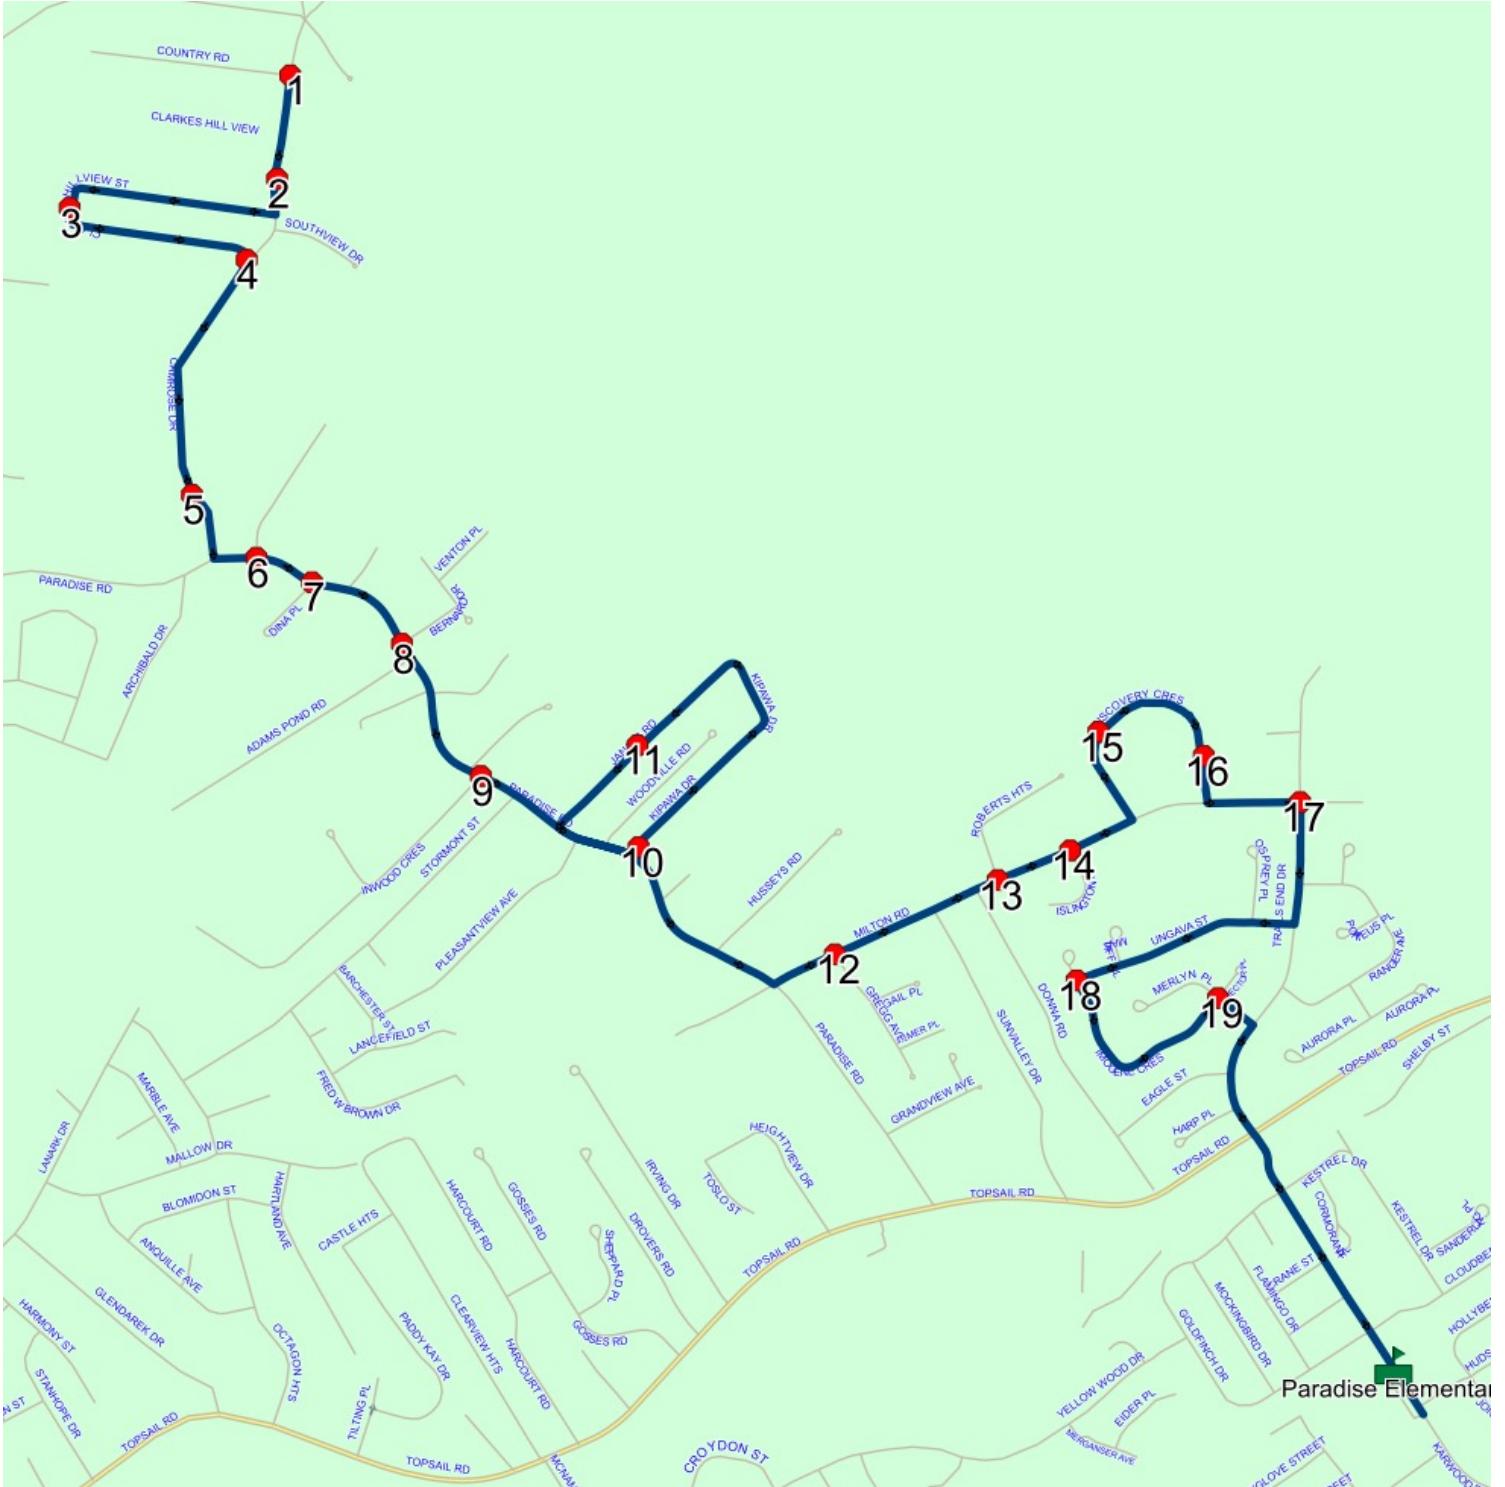

Route: 17-130-10 Run: 17-130-10A AM

Route: 17-130-10

Operator: Executive Taxi Ltd.

Vehicle: 17-130-10

Description:

Schools: Paradise Elementary (319)

Run: 17-130-10A AM

Stops: 20

Start Time: 7:28 AM

Description:

End Time: 7:53 AM

Schools: Paradise Elementary

: 2024-06-30

#	Arrival	Departure	Description
1		7:28 AM	CAMROSE DR & COUNTRY RD
2		7:28 AM	76 CAMROSE DR
3	7:29 AM	7:30 AM	50 CLARKES HILLVIEW ST
4		7:30 AM	51 CAMROSE DR
5		7:31 AM	11 CAMROSE DR
6		7:32 AM	VIRDEN PL & PARADISE RD
7		7:33 AM	DINA PL & PARADISE RD
8		7:33 AM	BERNARD DR & PARADISE RD
9	7:33 AM	7:34 AM	PARADISE RD & INWOOD CRES
10		7:35 AM	2 KIPAWA DR
11		7:36 AM	24 JANALS RD
12	7:38 AM	7:39 AM	MILTON RD & GREGG AVE
13	7:39 AM	7:40 AM	MILTON RD; PARADISE & ROBERTS HTS; PARADISE
14		7:40 AM	ISLINGTON PL & MILTON RD
15	7:41 AM	7:42 AM	48 DISCOVERY CRES
16	7:42 AM	7:43 AM	14 DISCOVERY CRES; PARADISE; A1L
17		7:44 AM	TRAILS END DR; PARADISE & MILTON RD; PARADISE
18	7:45 AM	7:46 AM	UNGAVA ST; PARADISE & IMOGENE CRES; PARADISE
19	7:47 AM	7:48 AM	HECTOR PL; PARADISE & MERLYN PL; PARADISE
20	7:50 AM	7:53 AM	Paradise Elementary Driveway

Route: 17-130-10 Run: 17-130-10A AM

Route: 17-130-10 Run: 17-130-10A PM

Route: 17-130-10

Operator: Executive Taxi Ltd.

Vehicle: 17-130-10

Description:

Schools: Paradise Elementary (319)

Run: 17-130-10A PM

Route: 17-130-11 Run: 17-130-11A AM

Route: 17-130-11

Operator: Executive Taxi Ltd.

Vehicle: 17-130-11

Description:

Schools: Paradise Elementary (319)

Run: 17-130-11A AM

Stops: 11