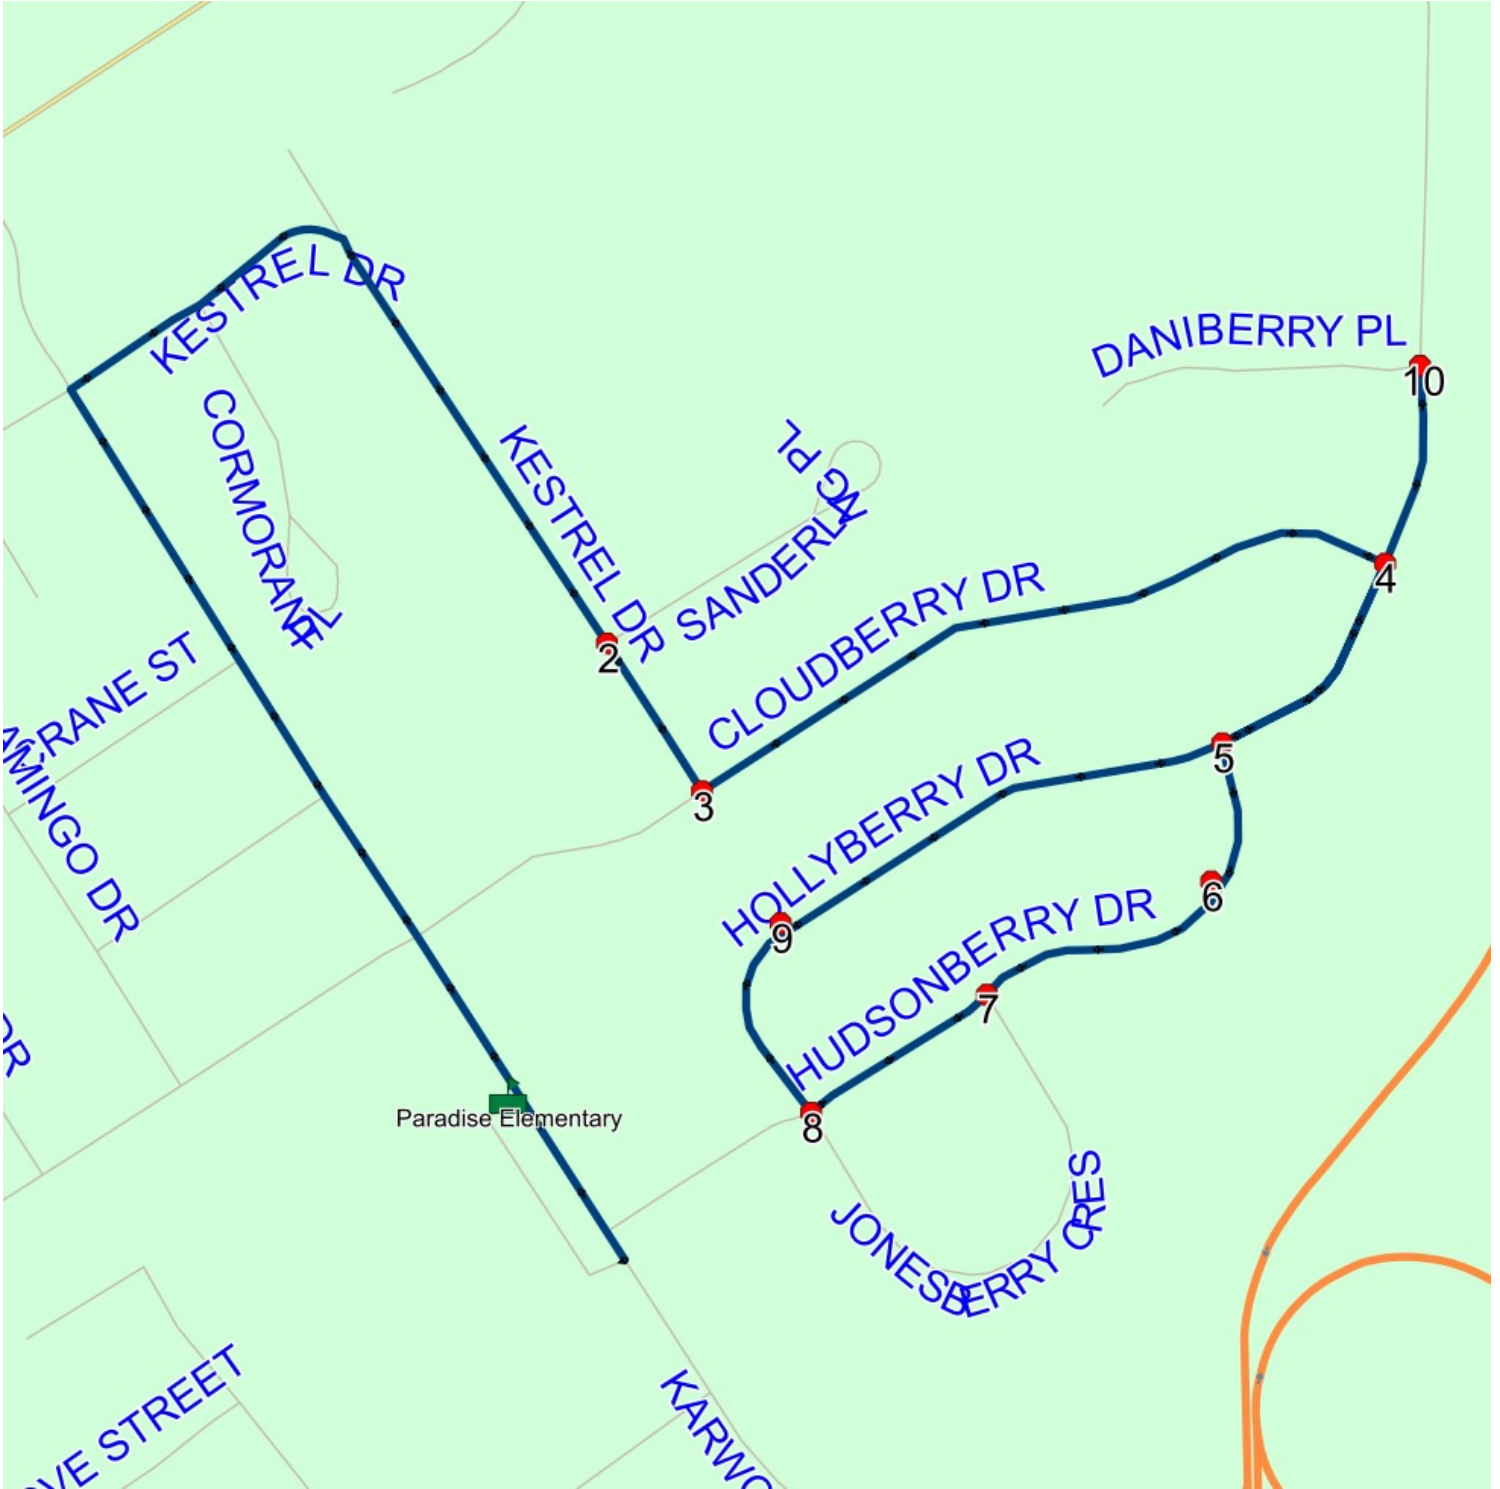

Stops: 10

Start Time: 2:22 PM

Description:

End Time: 2:37 PM

Schools: Paradise Elementary

#	Arrival	Departure	Description
1	2:22 PM	2:25 PM	Paradise Elementary Driveway
2	2:27 PM	2:28 PM	SANDERLING PL; PARADISE & KESTREL DR; PARADISE
3	2:28 PM	2:29 PM	CLOUDBERRY DR; PARADISE & KESTREL DR; PARADISE
4	2:30 PM		HOLLYBERRY DR; PARADISE & CLOUDBERRY DR; PARADISE
5	2:31 PM		HOLLYBERRY DR; PARADISE & HUDSONBERRY DR; PARADISE
6	2:32 PM	2:33 PM	21 HUDSONBERRY DR; PARADISE; A1L
7	2:33 PM		HUDSONBERRY DR; PARADISE & JONESBERRY CRES; PARADISE
8	2:34 PM		HUDSONBERRY DR; PARADISE & HOLLYBERRY DR; PARADISE
9	2:35 PM	2:36 PM	15 HOLLYBERRY DR; PARADISE; A1L
10	2:36 PM	2:37 PM	HOLLYBERRY DR; PARADISE & DANIBERRY PL; PARADISE

Route: 17-130-8 Run: 17-130-8A PM

Route: 17-130-9 Run: 17-130-9A AM

Route: 17-130-9

Operator: Executive Taxi Ltd.

Vehicle: 17-130-9

Description:

Schools: Paradise Elementary (319)

Run: 17-130-9A AM

Stops: 15

Start Time: 7:32 AM

Description:

End Time: 7:52 AM

Schools: Paradise Elementary

: 2024-06-30

#	Arrival	Departure	Description
1		7:32 AM	HUSSEYS RD & PARADISE RD
2	7:32 AM	7:33 AM	117 PARADISE RD
3		7:34 AM	22 STORMONT ST
4	7:34 AM	7:35 AM	STORMONT ST & BERESFORD PL
5	7:35 AM	7:36 AM	STORMONT ST & BARCHESTER ST
6		7:36 AM	STORMONT ST & FRED W BROWN DR
7	7:37 AM	7:38 AM	LANCEFIELD ST & FRED W BROWN DR
8	7:38 AM	7:39 AM	BARCHESTER ST & LANCEFIELD ST
9	7:39 AM	7:40 AM	PLEASANTVIEW AVE & BARCHESTER ST
10	7:40 AM	7:41 AM	45 PLEASANTVIEW AVE
11	7:41 AM	7:42 AM	PARADISE RD & PLEASANTVIEW AVE
12	7:42 AM	7:43 AM	61 PARADISE RD
13		7:45 AM	20 SUNVALLEY DR; PARADISE
14	7:47 AM	7:48 AM	DONNA RD; PARADISE & EAGLE ST; PARADISE
15	7:50 AM	7:52 AM	Paradise Elementary