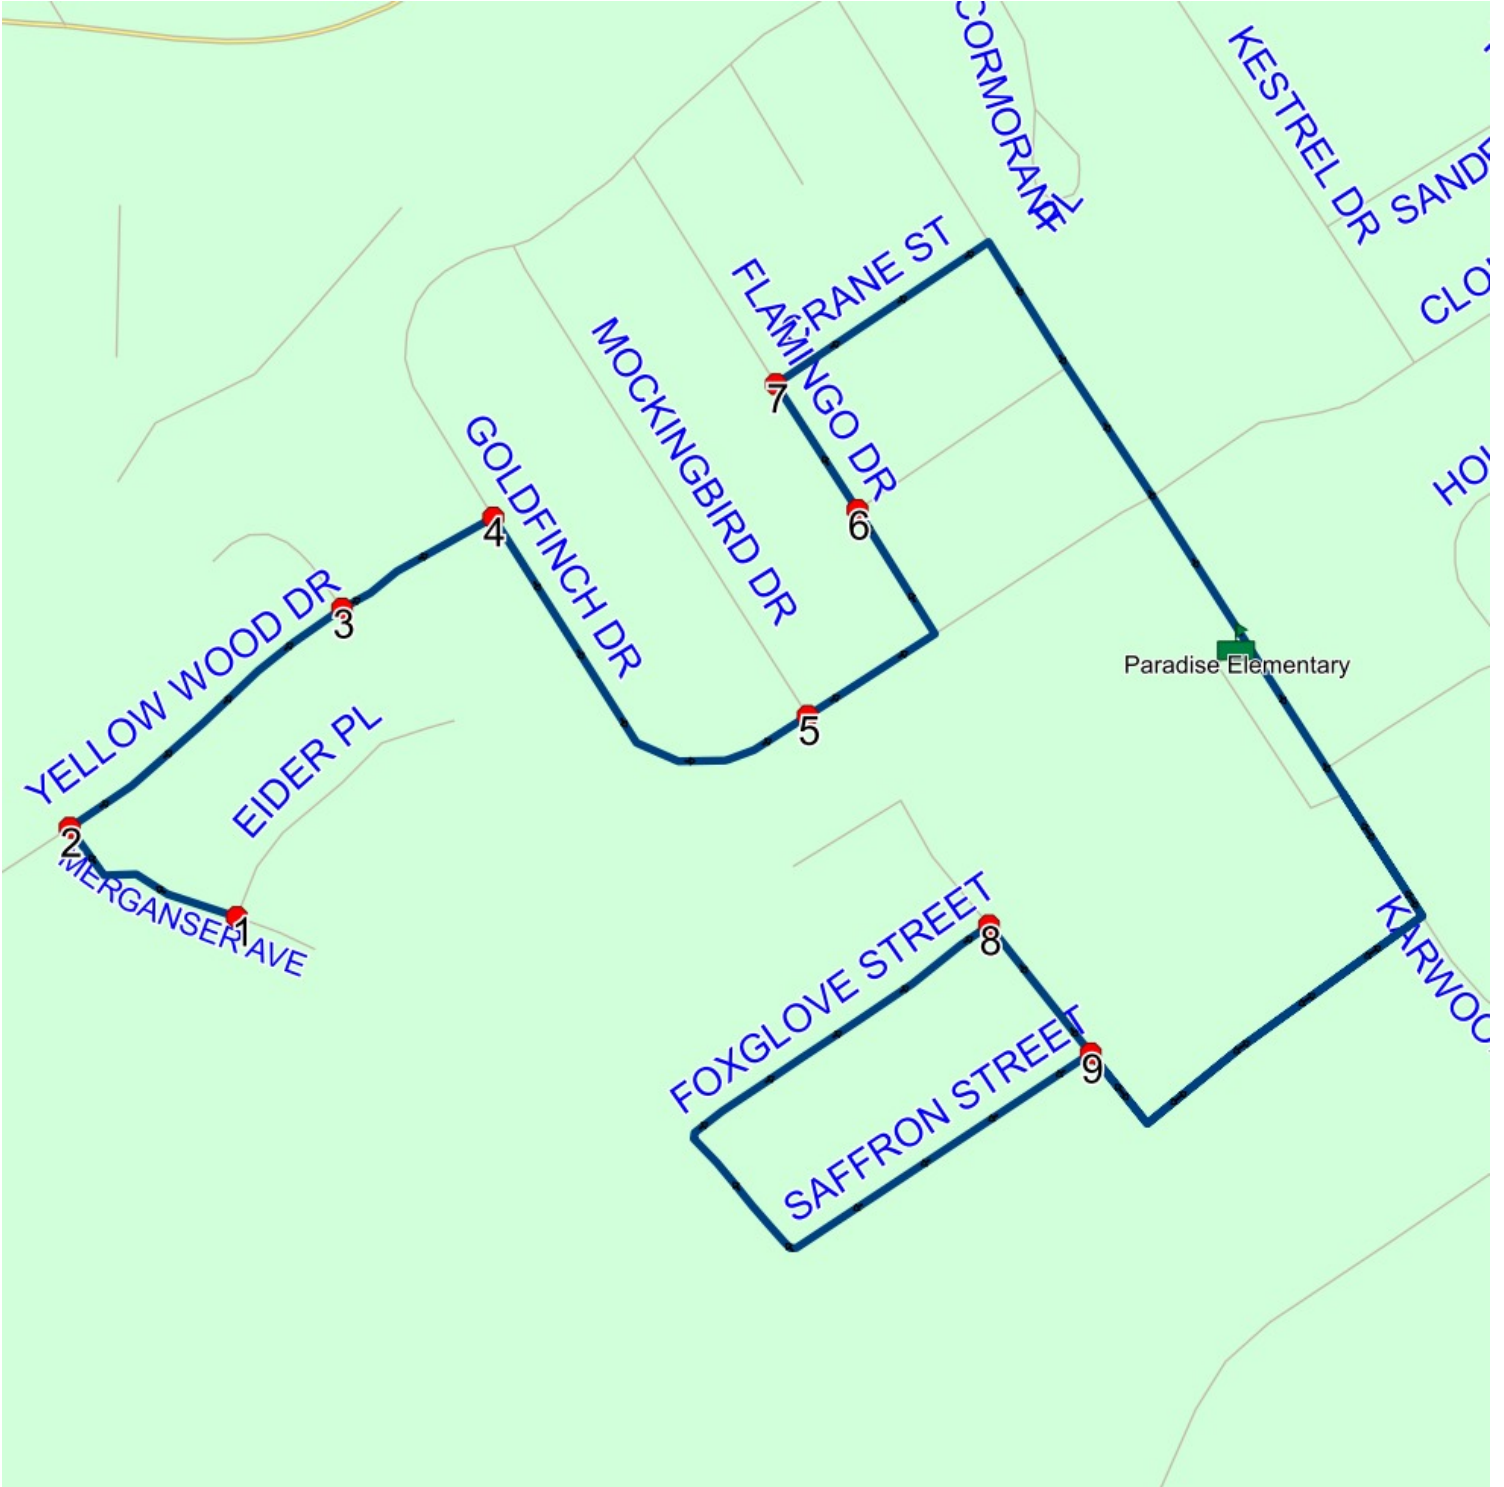

Route: 17-130-13 Run: 17-130-13A PM

Route: 17-130-14 Run: 17-130-14A AM

Route: 17-130-14

Operator: Executive Taxi Ltd.

Vehicle: 17-130-14

Description:

Schools: Paradise Elementary (319)

Run: 17-130-14A AM

Stops: 10

Start Time: 7:37 AM

Description:

End Time: 7:53 AM

Schools: Paradise Elementary

: 2024-06-30

#	Arrival	Departure	Description
1		7:37 AM	EIDER PL; PARADISE & MERGANSER AVE; PARADISE
2	7:37 AM	7:38 AM	YELLOW WOOD DR; PARADISE & MERGANSER AVE; PARADISE
3		7:39 AM	YELLOW WOOD DR; PARADISE & MARY ANN PL; PARADISE
4		7:40 AM	GOLDFINCH DR; PARADISE & YELLOW WOOD DR; PARADISE
5		7:41 AM	GOLDFINCH DR; PARADISE & MOCKINGBIRD DR; PARADISE
6		7:42 AM	HUMMINGBIRD RD; PARADISE & FLAMINGO DR; PARADISE
7		7:43 AM	CRANE ST; PARADISE & FLAMINGO DR; PARADISE
8	7:46 AM	7:47 AM	SILVER BIRCH CRES; PARADISE & FOXGLOVE STREET; PARADISE
9		7:48 AM	SILVER BIRCH CRES; PARADISE & SAFFRON STREET; PARADISE
10	7:50 AM	7:53 AM	Paradise Elementary Driveway

Route: 17-130-14 Run: 17-130-14A AM

Route: 17-130-7 Run: 17-130-7A PM

Route: 17-130-7

Operator: Executive Taxi Ltd.

Vehicle: 17-130-7

Description:

Schools: Paradise Elementary (319)

Run: 17-130-7A PM

Stops: 10

Start Time: 2:22 PM

Description:

End Time: 2:40 PM

Schools: Paradise Elementary

#	Arrival	Departure	Description
1	2:22 PM	2:25 PM	Paradise Elementary Driveway
2	2:26 PM	2:27 PM	SILVER BIRCH CRES; PARADISE & SAFFRON STREET; PARADISE
3	2:28 PM	2:29 PM	SILVER BIRCH CRES; PARADISE & FOXGLOVE STREET; PARADISE
4	2:32 PM		CRANE ST; PARADISE & FLAMINGO DR; PARADISE
5	2:33 PM	2:34 PM	HUMMINGBIRD RD; PARADISE & FLAMINGO DR; PARADISE
6	2:34 PM	2:35 PM	GOLDFINCH DR; PARADISE & MOCKINGBIRD DR; PARADISE
7	2:35 PM	2:36 PM	GOLDFINCH DR; PARADISE & YELLOW WOOD DR; PARADISE
8	2:36 PM	2:37 PM	YELLOW WOOD DR; PARADISE & MARY ANN PL; PARADISE
9	2:37 PM	2:38 PM	YELLOW WOOD DR; PARADISE & MERGANSER AVE; PARADISE
10	2:39 PM	2:40 PM	EIDER PL; PARADISE & MERGANSER AVE; PARADISE