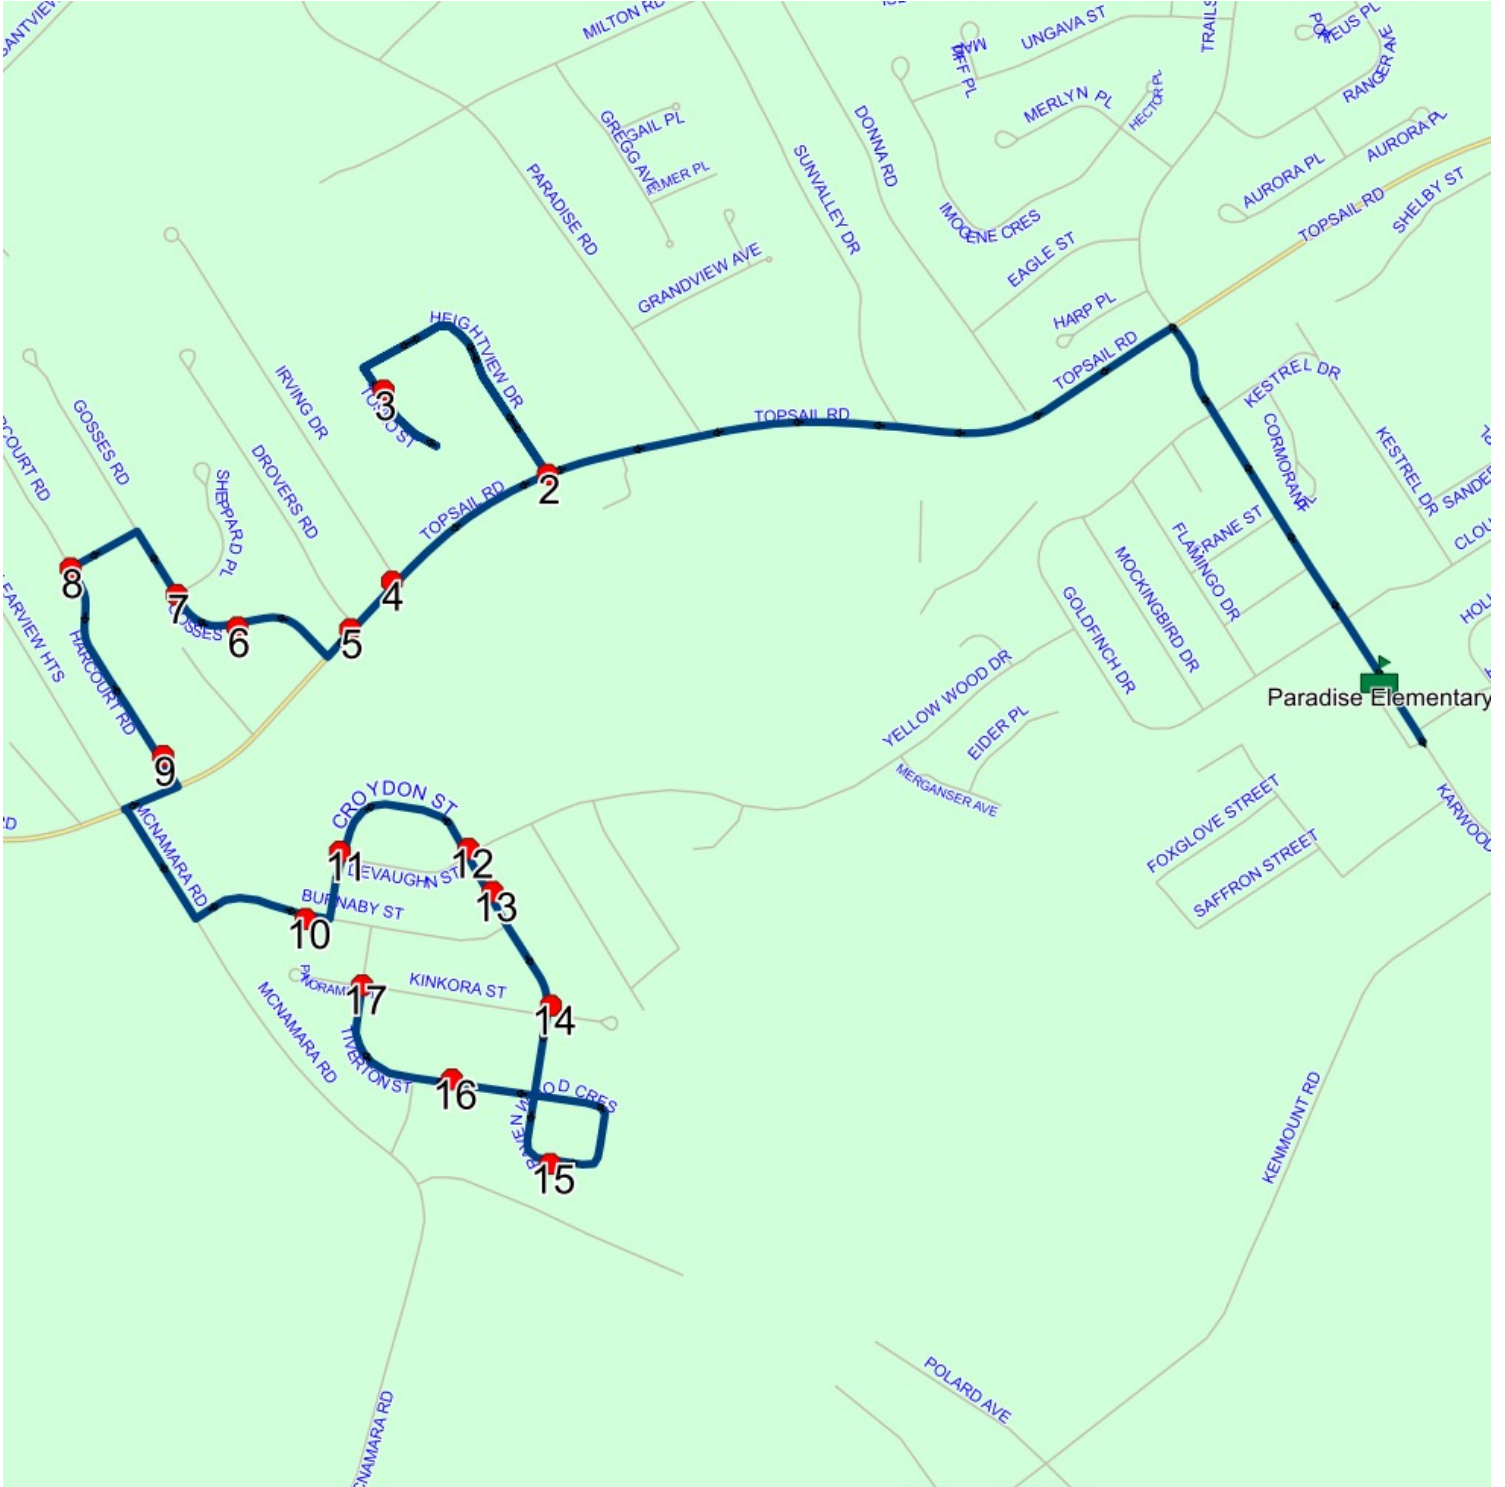

Route: 17-130-13 Run: 17-130-13A AM

Route: 17-130-13 Run: 17-130-13A PM

Route: 17-130-13

Operator: Executive Taxi Ltd.

Vehicle: 17-130-13

Description:

Schools: Paradise Elementary (319)

Run: 17-130-13A PM

Stops: 17

Start Time: 2:10 PM

Description:

End Time: 2:48 PM

Schools: Paradise Elementary

: 2024-06-30

#	Arrival	Departure	Description
1	2:10 PM	2:25 PM	Paradise Elementary Driveway
2	2:28 PM	2:29 PM	TOPSAIL RD; PARADISE & HEIGHTVIEW DR; PARADISE
3	2:30 PM	2:31 PM	27 TOSLO ST
4	2:35 PM		TOPSAIL RD & IRVING DR
5	2:35 PM		TOPSAIL RD & DROVERS RD
6	2:36 PM		13 GOSES RD
7	2:37 PM		SHEPPARD PL & GOSES RD
8	2:38 PM		GOSES RD & HARCOURT RD
9	2:39 PM		4 HARCOURT RD
10	2:41 PM		26 BURNABY ST
11	2:42 PM		9 CROYDON ST
12	2:43 PM		39 CROYDON ST
13	2:44 PM		53 CROYDON ST
14	2:44 PM	2:45 PM	63 CROYDON ST
15	2:45 PM	2:46 PM	29 RAVENWOOD CRES
16	2:47 PM		20 TIVERTON ST
17	2:48 PM		PANORAMIC PL & TIVERTON ST

Route: 17-130-13 Run: 17-130-13A PM

Route: 17-130-14 Run: 17-130-14A AM

Route: 17-130-14

Operator: Executive Taxi Ltd.

Vehicle: 17-130-14

Description:

Schools: Paradise Elementary (319)

Run: 17-130-14A AM

Stops: 10

Start Time: 7:37 AM

Description:

End Time: 7:53 AM

Schools: Paradise Elementary

: 2024-06-30

#	Arrival	Departure	Description
1		7:37 AM	EIDER PL; PARADISE & MERGANSER AVE; PARADISE
2	7:37 AM	7:38 AM	YELLOW WOOD DR; PARADISE & MERGANSER AVE; PARADISE
3		7:39 AM	YELLOW WOOD DR; PARADISE & MARY ANN PL; PARADISE
4		7:40 AM	GOLDFINCH DR; PARADISE & YELLOW WOOD DR; PARADISE
5		7:41 AM	GOLDFINCH DR; PARADISE & MOCKINGBIRD DR; PARADISE
6		7:42 AM	HUMMINGBIRD RD; PARADISE & FLAMINGO DR; PARADISE
7		7:43 AM	CRANE ST; PARADISE & FLAMINGO DR; PARADISE
8	7:46 AM	7:47 AM	SILVER BIRCH CRES; PARADISE & FOXGLOVE STREET; PARADISE
9		7:48 AM	SILVER BIRCH CRES; PARADISE & SAFFRON STREET; PARADISE
10	7:50 AM	7:53 AM	Paradise Elementary Driveway