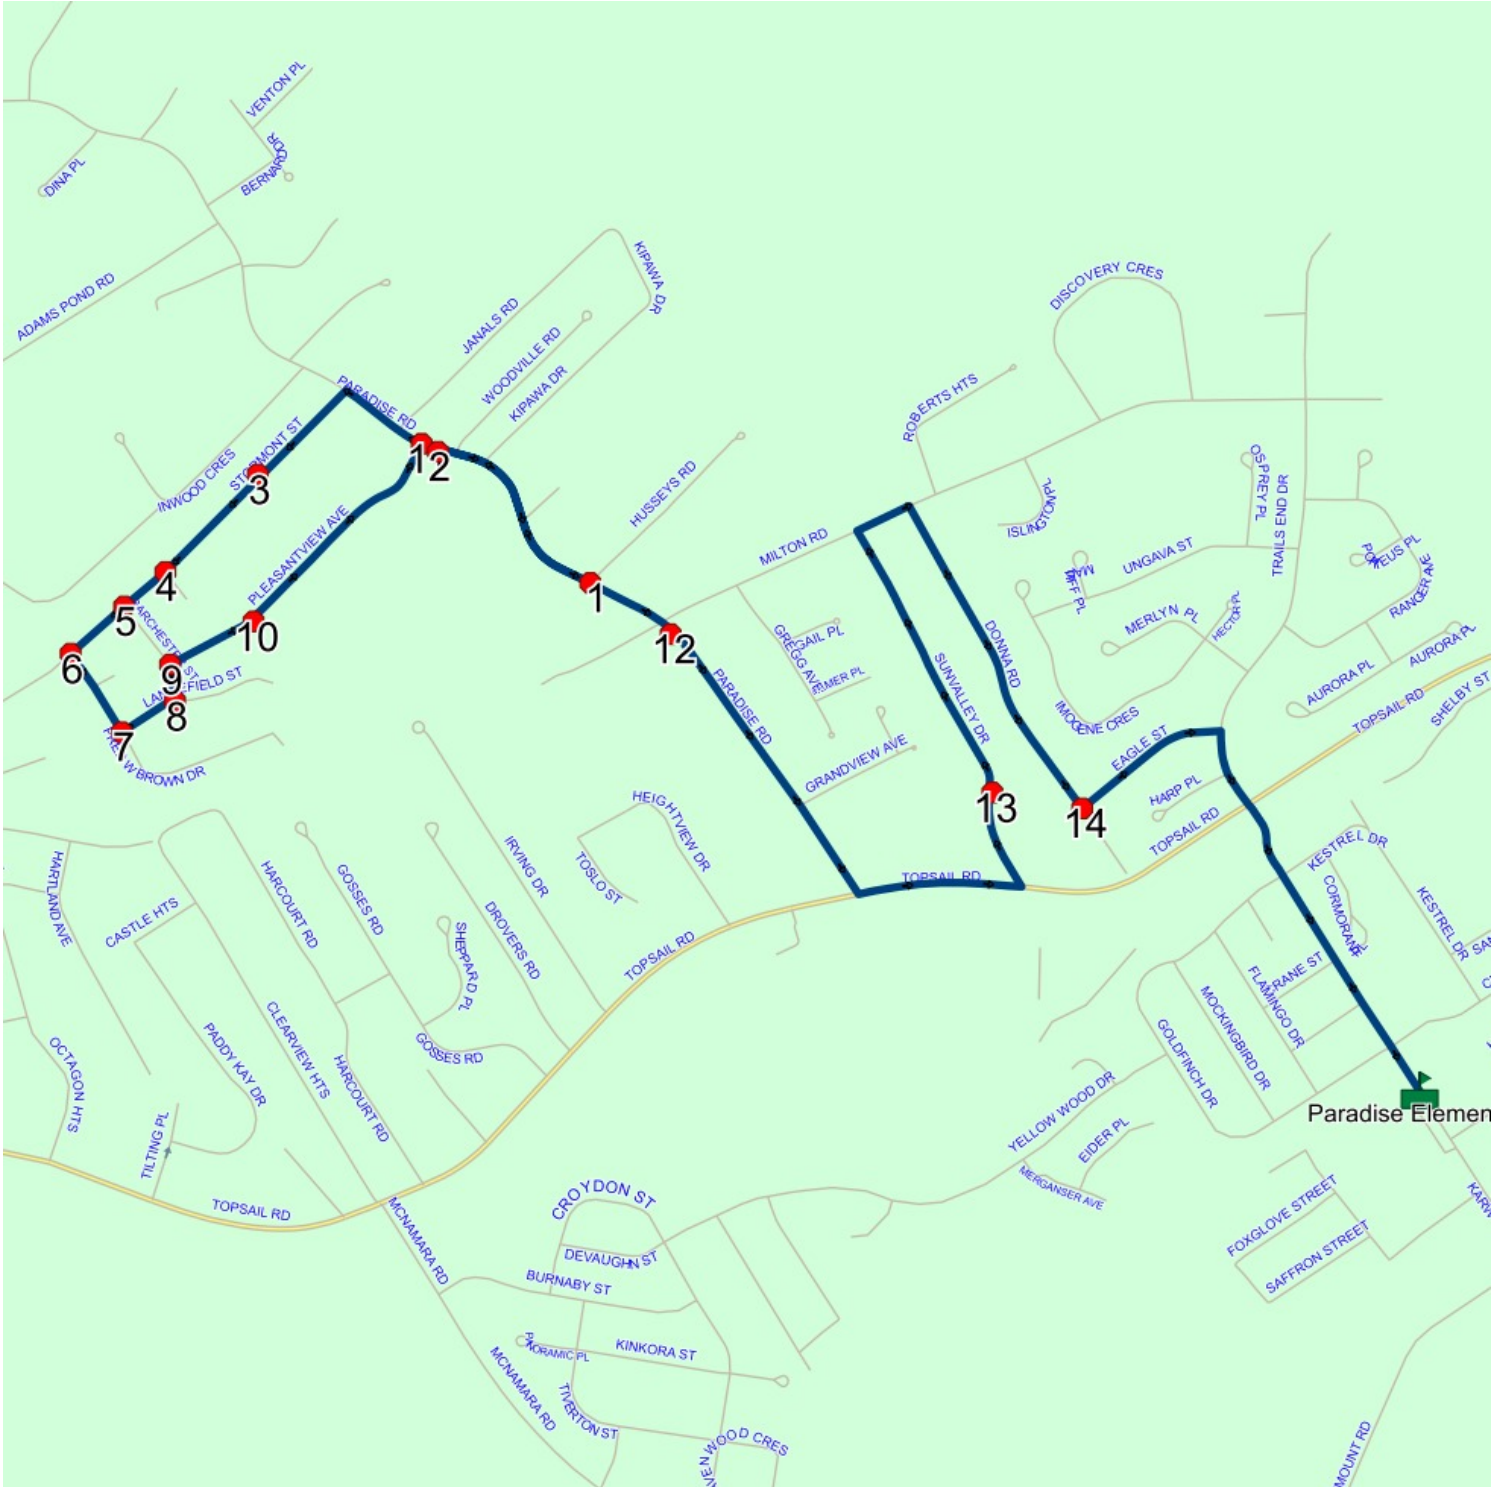

Route: 17-130-8 Run: 17-130-8A PM

Route: 17-130-9 Run: 17-130-9A AM

Route: 17-130-9

Operator: Executive Taxi Ltd.

Vehicle: 17-130-9

Description:

Schools: Paradise Elementary (319)

Run: 17-130-9A AM

Stops: 15

Start Time: 7:32 AM

Description:

End Time: 7:52 AM

Schools: Paradise Elementary

: 2024-06-30

#	Arrival	Departure	Description
1		7:32 AM	HUSSEYS RD & PARADISE RD
2	7:32 AM	7:33 AM	117 PARADISE RD
3		7:34 AM	22 STORMONT ST
4	7:34 AM	7:35 AM	STORMONT ST & BERESFORD PL
5	7:35 AM	7:36 AM	STORMONT ST & BARCHESTER ST
6		7:36 AM	STORMONT ST & FRED W BROWN DR
7	7:37 AM	7:38 AM	LANCEFIELD ST & FRED W BROWN DR
8	7:38 AM	7:39 AM	BARCHESTER ST & LANCEFIELD ST
9	7:39 AM	7:40 AM	PLEASANTVIEW AVE & BARCHESTER ST
10	7:40 AM	7:41 AM	45 PLEASANTVIEW AVE
11	7:41 AM	7:42 AM	PARADISE RD & PLEASANTVIEW AVE
12	7:42 AM	7:43 AM	61 PARADISE RD
13		7:45 AM	20 SUNVALLEY DR; PARADISE
14	7:47 AM	7:48 AM	DONNA RD; PARADISE & EAGLE ST; PARADISE
15	7:50 AM	7:52 AM	Paradise Elementary

Route: 17-130-9 Run: 17-130-9A AM

Route: 17-130-9 Run: 17-130-9A PM

Route: 17-130-9

Operator: Executive Taxi Ltd.

Vehicle: 17-130-9

Description:

Schools: Paradise Elementary (319)

Run: 17-130-9A PM

Stops: 15

Start Time: 2:10 PM

Description:

End Time: 2:46 PM

Schools: Paradise Elementary

: 2024-06-30

#	Arrival	Departure	Description
1	2:10 PM	2:25 PM	Paradise Elementary
2	2:29 PM		61 PARADISE RD
3	2:29 PM	2:30 PM	HUSSEYS RD & PARADISE RD
4	2:30 PM	2:31 PM	117 PARADISE RD
5	2:32 PM		22 STORMONT ST
6	2:33 PM		STORMONT ST & BERESFORD PL
7	2:34 PM		STORMONT ST & BARCHESTER ST
8	2:34 PM	2:35 PM	STORMONT ST & FRED W BROWN DR
9	2:36 PM		LANCEFIELD ST & FRED W BROWN DR
10	2:37 PM	2:38 PM	BARCHESTER ST & LANCEFIELD ST
11	2:38 PM	2:39 PM	PLEASANTVIEW AVE & BARCHESTER ST
12	2:39 PM	2:40 PM	45 PLEASANTVIEW AVE
13	2:40 PM	2:41 PM	PARADISE RD & PLEASANTVIEW AVE
14	2:44 PM		20 SUNVALLEY DR; PARADISE
15	2:46 PM		DONNA RD; PARADISE & EAGLE ST; PARADISE