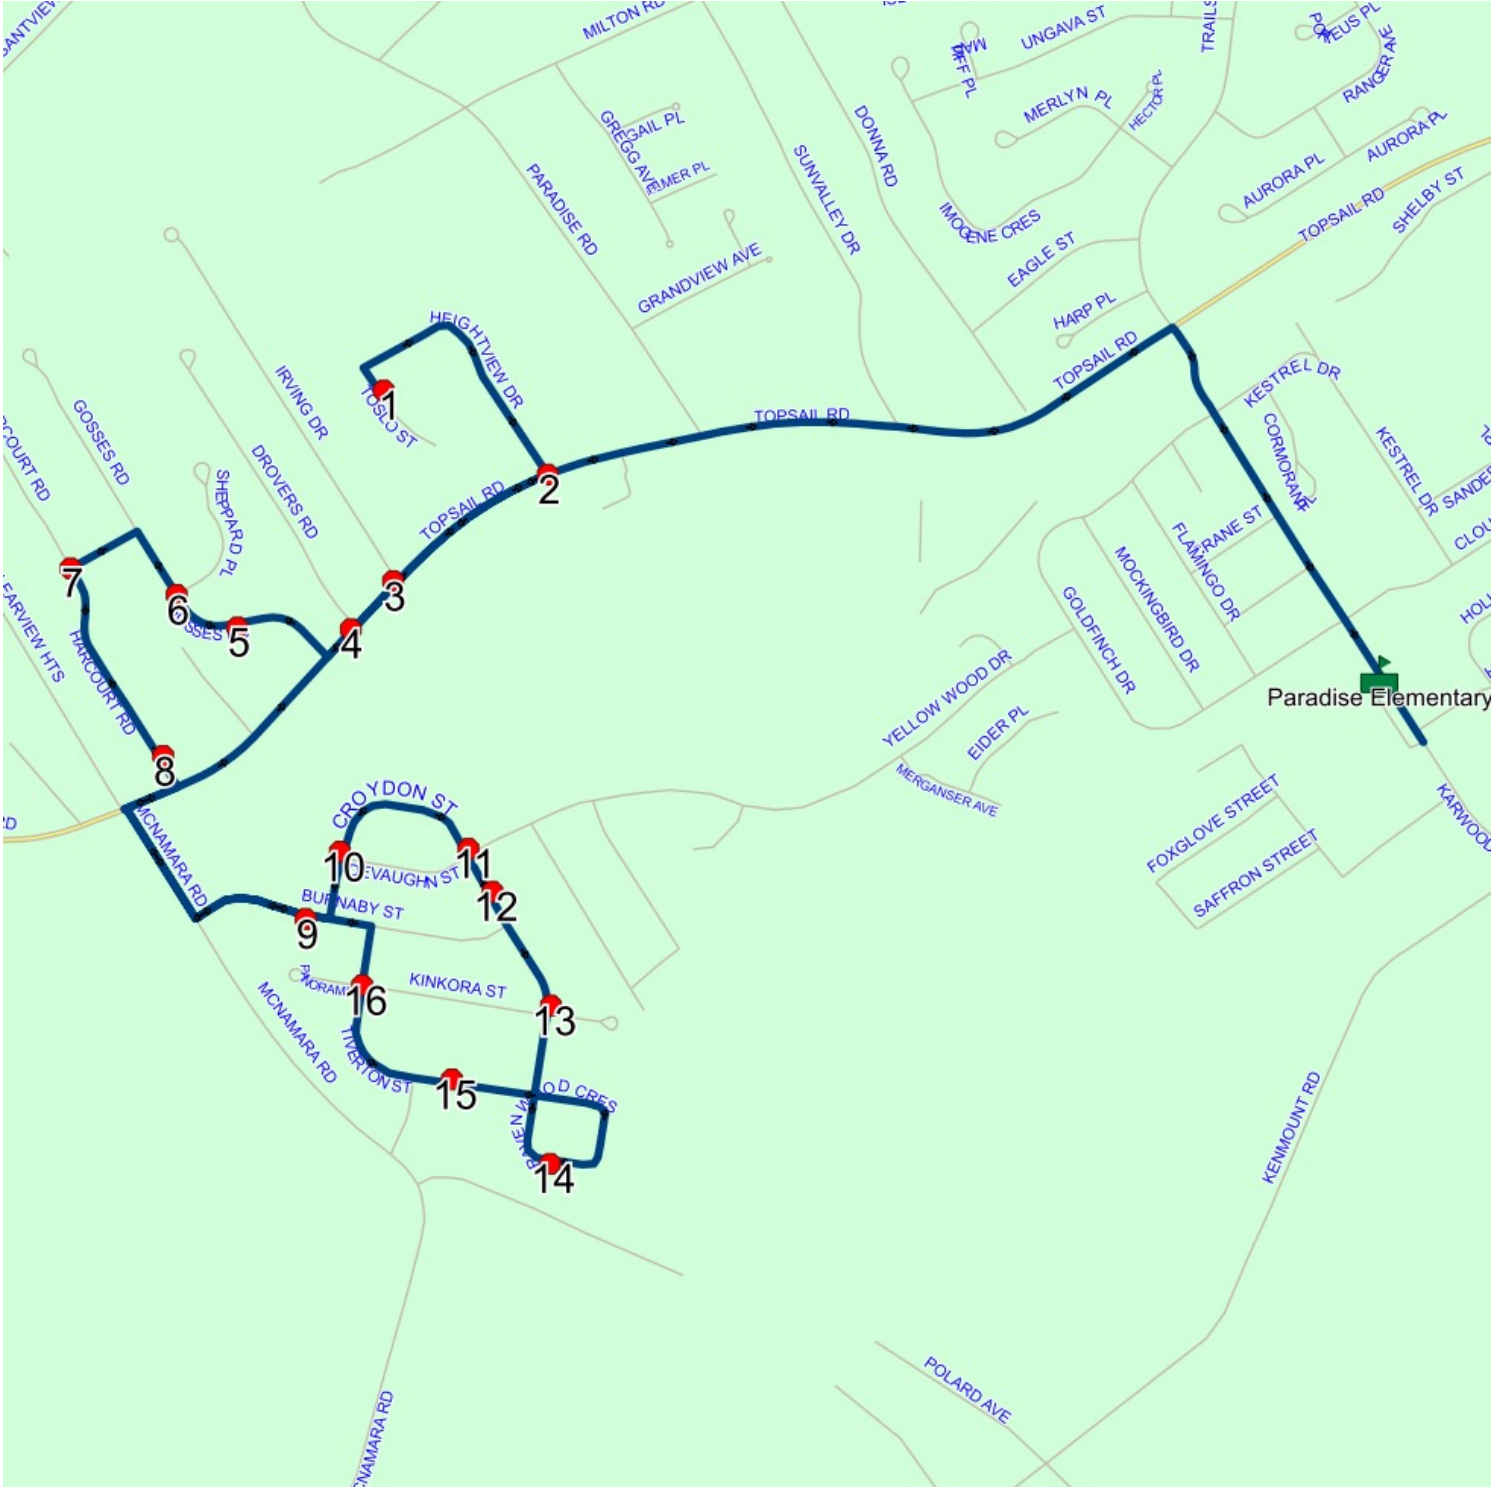

Start Time: 7:30 AM

Description:

End Time: 7:53 AM

Schools: Paradise Elementary

: 2024-06-30

#	Arrival	Departure	Description
1	7:30 AM	7:31 AM	27 TOSLO ST
2		7:32 AM	TOPSAIL RD; PARADISE & HEIGHTVIEW DR; PARADISE
3	7:32 AM	7:33 AM	TOPSAIL RD & IRVING DR
4		7:33 AM	TOPSAIL RD & DROVERS RD
5		7:34 AM	13 GOSES RD
6	7:34 AM	7:35 AM	SHEPPARD PL & GOSES RD
7		7:36 AM	GOSES RD & HARCOURT RD
8		7:37 AM	4 HARCOURT RD
9	7:38 AM	7:39 AM	26 BURNABY ST
10	7:39 AM	7:40 AM	9 CROYDON ST
11	7:40 AM	7:41 AM	39 CROYDON ST
12		7:41 AM	53 CROYDON ST
13	7:41 AM	7:42 AM	63 CROYDON ST
14	7:42 AM	7:43 AM	29 RAVENWOOD CRES
15		7:44 AM	20 TIVERTON ST
16	7:44 AM	7:45 AM	PANORAMIC PL & TIVERTON ST
17	7:50 AM	7:53 AM	Paradise Elementary Driveway

Route: 17-130-13 Run: 17-130-13A AM

Route: 17-130-13 Run: 17-130-13A PM

Route: 17-130-13

Operator: Executive Taxi Ltd.

Vehicle: 17-130-13

Description:

Schools: Paradise Elementary (319)

Run: 17-130-13A PM