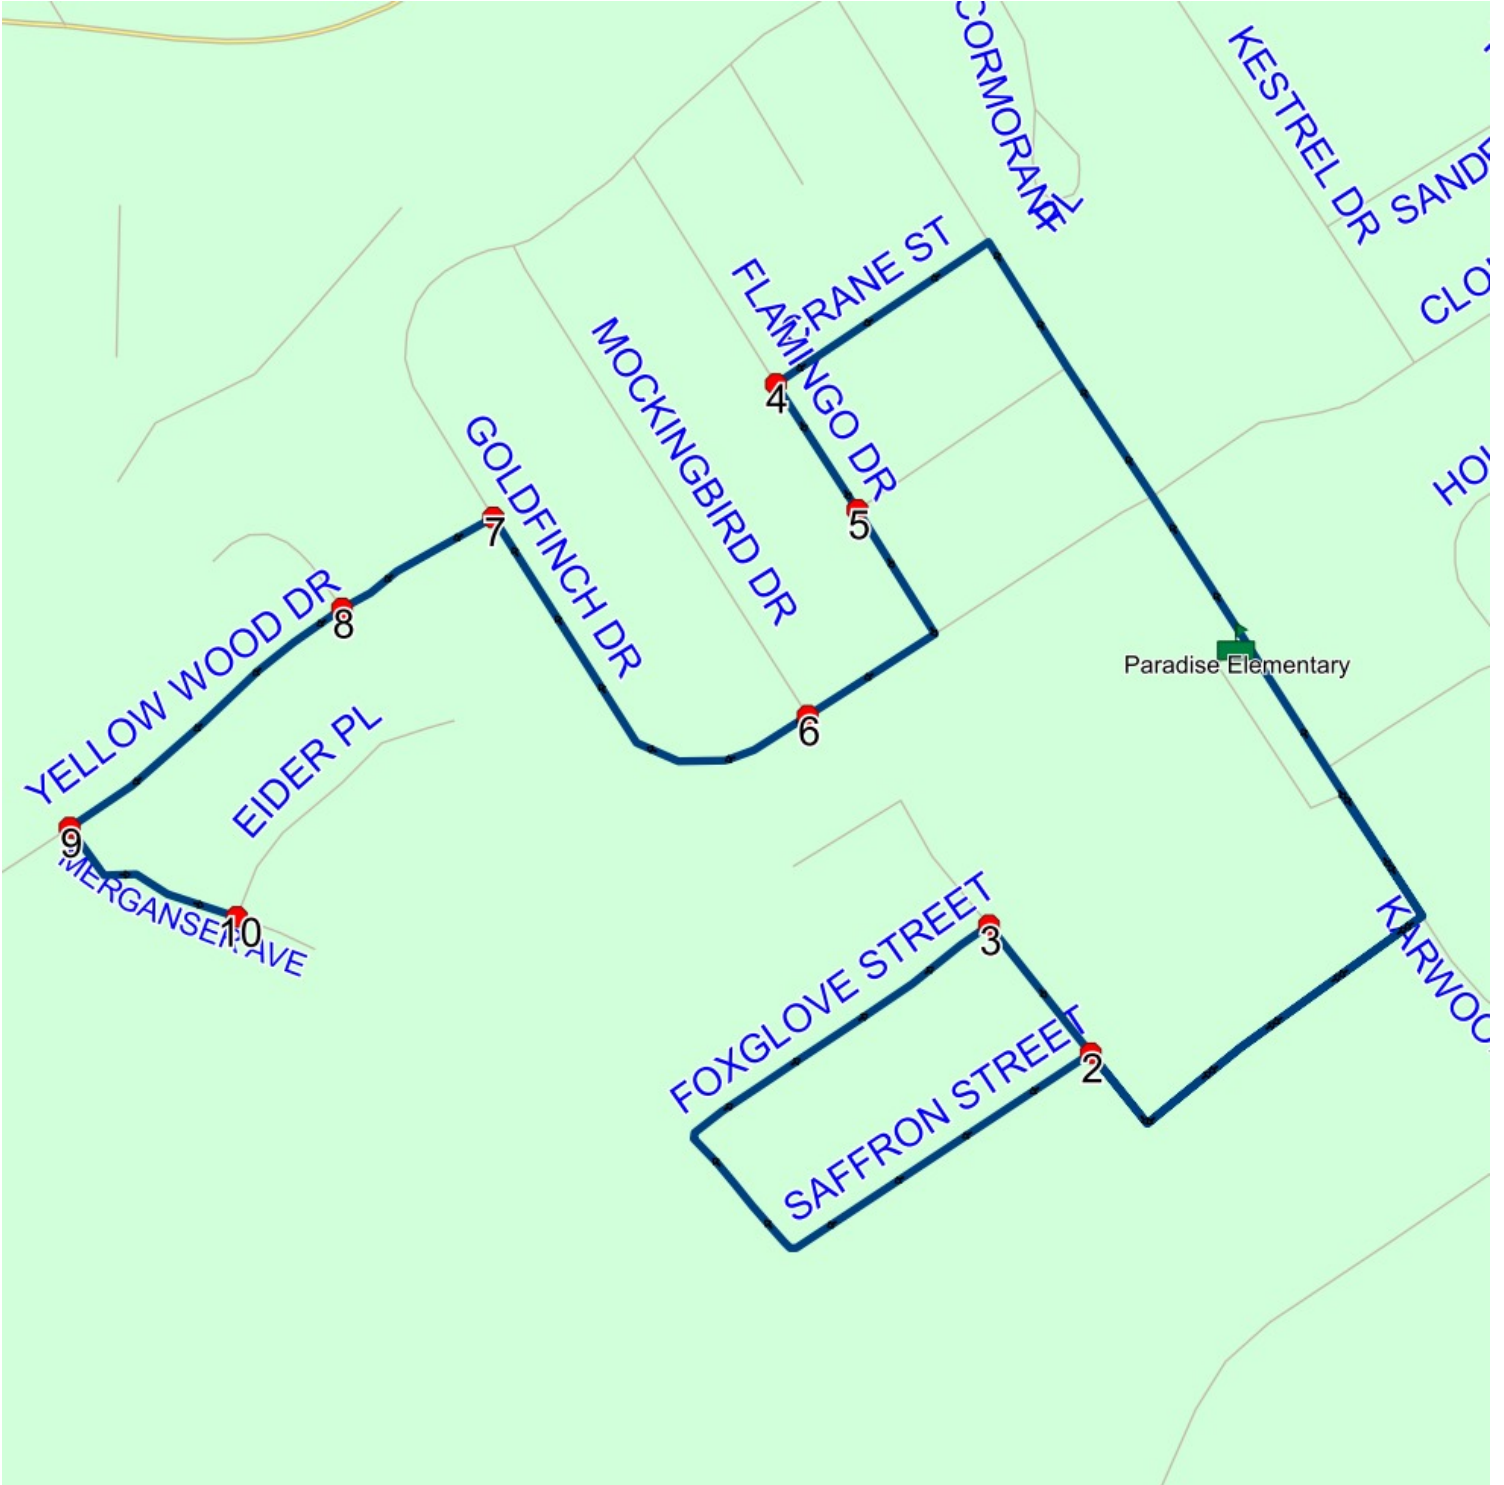

Stops: 10

Start Time: 7:37 AM

Description:

End Time: 7:53 AM

Schools: Paradise Elementary

: 2024-06-30

#	Arrival	Departure	Description
1		7:37 AM	EIDER PL; PARADISE & MERGANSER AVE; PARADISE
2	7:37 AM	7:38 AM	YELLOW WOOD DR; PARADISE & MERGANSER AVE; PARADISE
3		7:39 AM	YELLOW WOOD DR; PARADISE & MARY ANN PL; PARADISE
4		7:40 AM	GOLDFINCH DR; PARADISE & YELLOW WOOD DR; PARADISE
5		7:41 AM	GOLDFINCH DR; PARADISE & MOCKINGBIRD DR; PARADISE
6		7:42 AM	HUMMINGBIRD RD; PARADISE & FLAMINGO DR; PARADISE
7		7:43 AM	CRANE ST; PARADISE & FLAMINGO DR; PARADISE
8	7:46 AM	7:47 AM	SILVER BIRCH CRES; PARADISE & FOXGLOVE STREET; PARADISE
9		7:48 AM	SILVER BIRCH CRES; PARADISE & SAFFRON STREET; PARADISE
10	7:50 AM	7:53 AM	Paradise Elementary Driveway

Route: 17-130-14 Run: 17-130-14A AM

Route: 17-130-7 Run: 17-130-7A PM

Route: 17-130-7

Operator: Executive Taxi Ltd.

Vehicle: 17-130-7

Description:

Schools: Paradise Elementary (319)

Run: 17-130-7A PM

Stops: 10

Start Time: 2:22 PM

Description:

End Time: 2:40 PM

Schools: Paradise Elementary

#	Arrival	Departure	Description
1	2:22 PM	2:25 PM	Paradise Elementary Driveway
2	2:26 PM	2:27 PM	SILVER BIRCH CRES; PARADISE & SAFFRON STREET; PARADISE
3	2:28 PM	2:29 PM	SILVER BIRCH CRES; PARADISE & FOXGLOVE STREET; PARADISE
4	2:32 PM		CRANE ST; PARADISE & FLAMINGO DR; PARADISE
5	2:33 PM	2:34 PM	HUMMINGBIRD RD; PARADISE & FLAMINGO DR; PARADISE
6	2:34 PM	2:35 PM	GOLDFINCH DR; PARADISE & MOCKINGBIRD DR; PARADISE
7	2:35 PM	2:36 PM	GOLDFINCH DR; PARADISE & YELLOW WOOD DR; PARADISE
8	2:36 PM	2:37 PM	YELLOW WOOD DR; PARADISE & MARY ANN PL; PARADISE
9	2:37 PM	2:38 PM	YELLOW WOOD DR; PARADISE & MERGANSER AVE; PARADISE
10	2:39 PM	2:40 PM	EIDER PL; PARADISE & MERGANSER AVE; PARADISE

Route: 17-130-7 Run: 17-130-7A PM

Route: 17-130-8 Run: 17-130-8A AM

Route: 17-130-8

Operator: Executive Taxi Ltd.

Vehicle: 17-130-8

Description:

Schools: Paradise Elementary (319)

Run: 17-130-8A AM