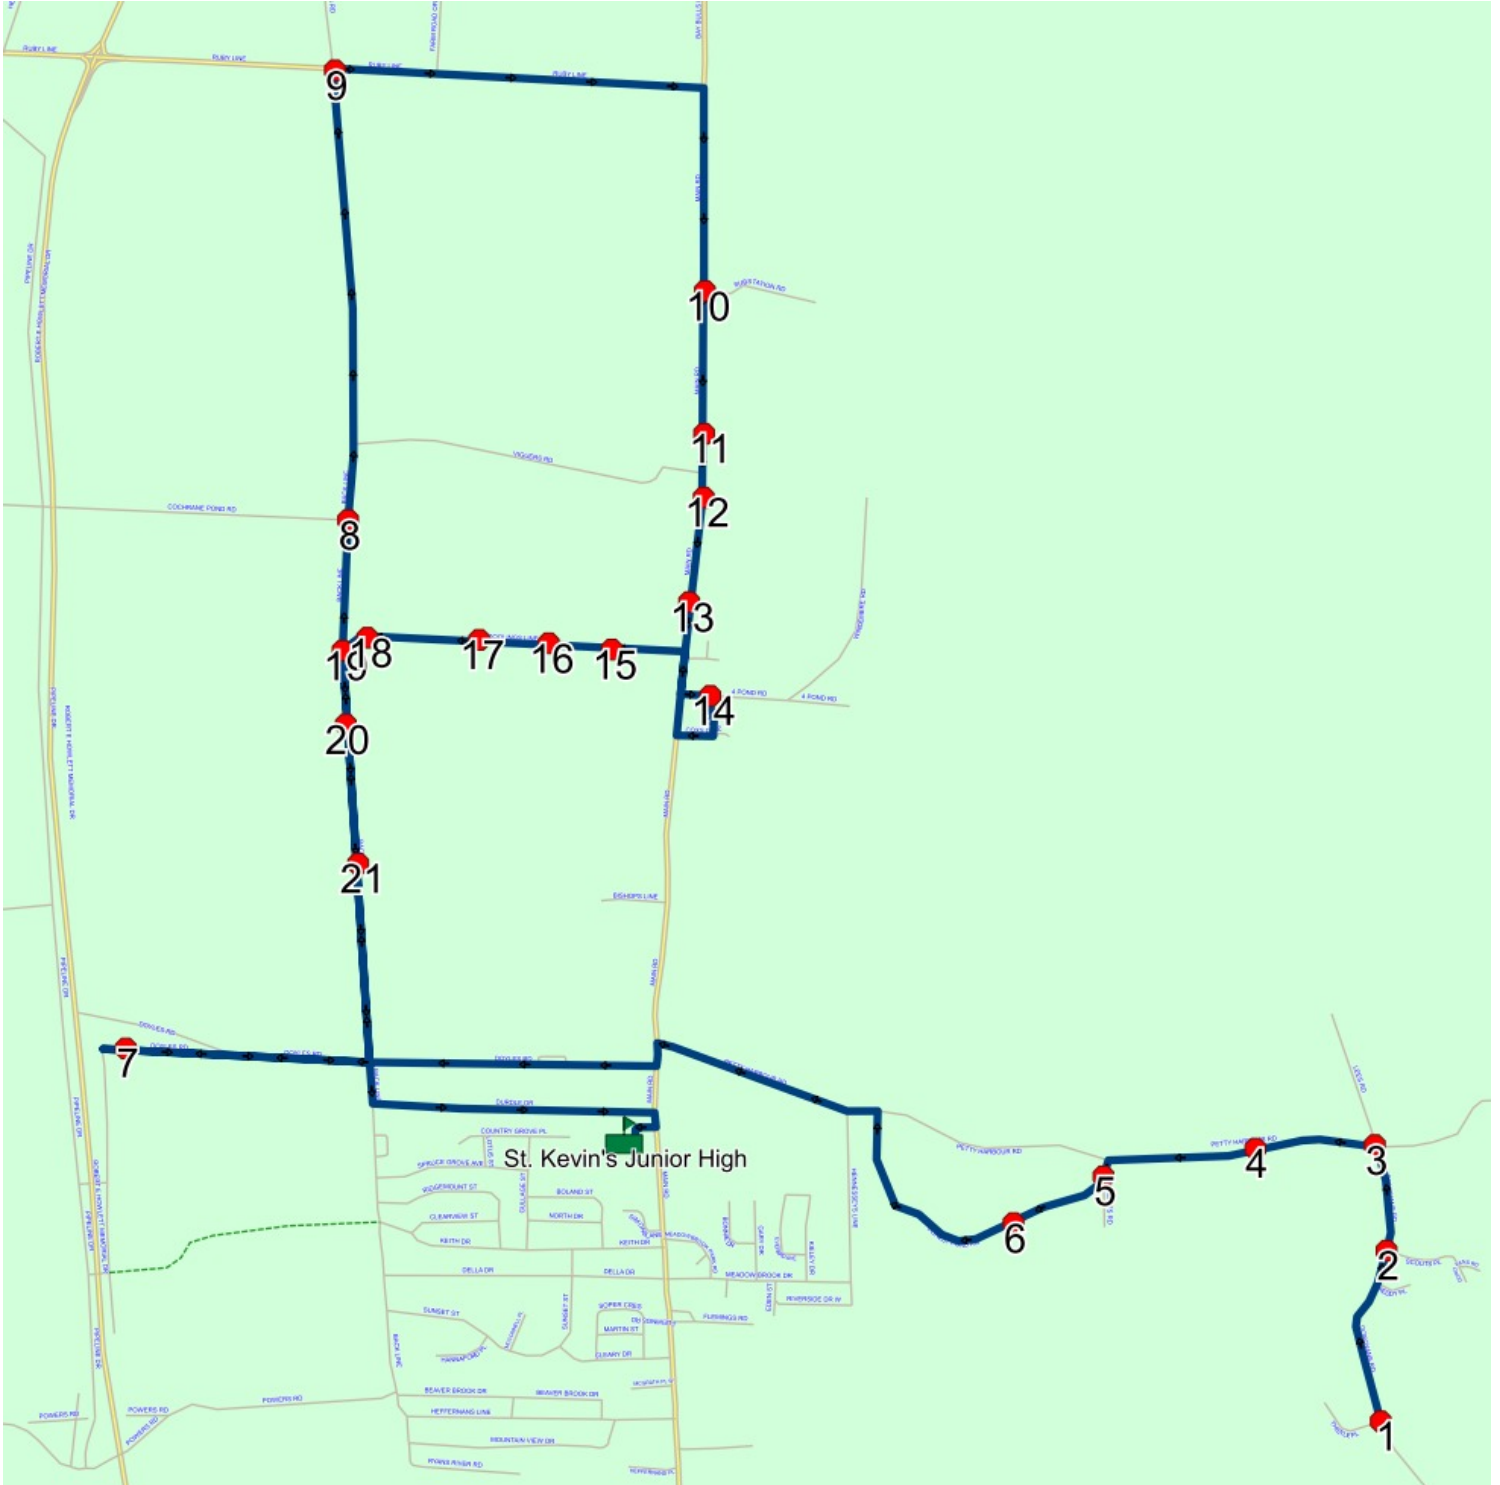

Route: 16-060-7 Run: 16-060-7 AM

Route: 16-060-7

Operator: Executive Taxi Ltd.

Vehicle: 16-060-7

Description:

Schools: St. Kevin's Junior High (353)

Run: 16-060-7 AM

Stops: 22

Start Time: 7:27 AM

Description:

End Time: 8:01 AM

Schools: St. Kevin's Junior High

#	Arrival	Departure	Description
1		7:27 AM	Donovans @ Thistle Pl
2		7:28 AM	Donovans @ Scouts Pl
3	7:29 AM	7:30 AM	285 PETTY HARBOUR RD; ST JOHNS; A1S
4		7:30 AM	#237 Petty Harbour Rd
5		7:32 AM	Forest Pond Rd @ Roberts Rd
6	7:32 AM	7:33 AM	96 FOREST POND RD; ST JOHNS; A1S
7		7:38 AM	210 DOYLES RD
8		7:42 AM	Back Line @ Cochrane Pond Rd
9	7:44 AM	7:45 AM	#147 Ruby Line
10		7:48 AM	77 MAIN RD; ST JOHNS; A1S
11	7:48 AM	7:49 AM	139 MAIN RD
12		7:49 AM	#165 Main Rd
13	7:49 AM	7:50 AM	218 MAIN RD
14		7:51 AM	CHESLEY DR & 4 POND RD; ST JOHNS
15	7:53 AM	7:54 AM	37 DOOLINGS LINE; ST JOHNS; A1S
16		7:54 AM	#56 Doolings Line
17		7:54 AM	#84 Doolings Line
18		7:55 AM	127 DOOLINGS LINE; ST JOHNS; A1S
19	7:55 AM	7:56 AM	Back Line @ Doolings Line
20		12:00 AM	#256 Back Line
21		7:57 AM	315 BACK LINE
22	8:00 AM	8:01 AM	St. Kevin's Junior High

Route: 16-060-7 Run: 16-060-7 AM