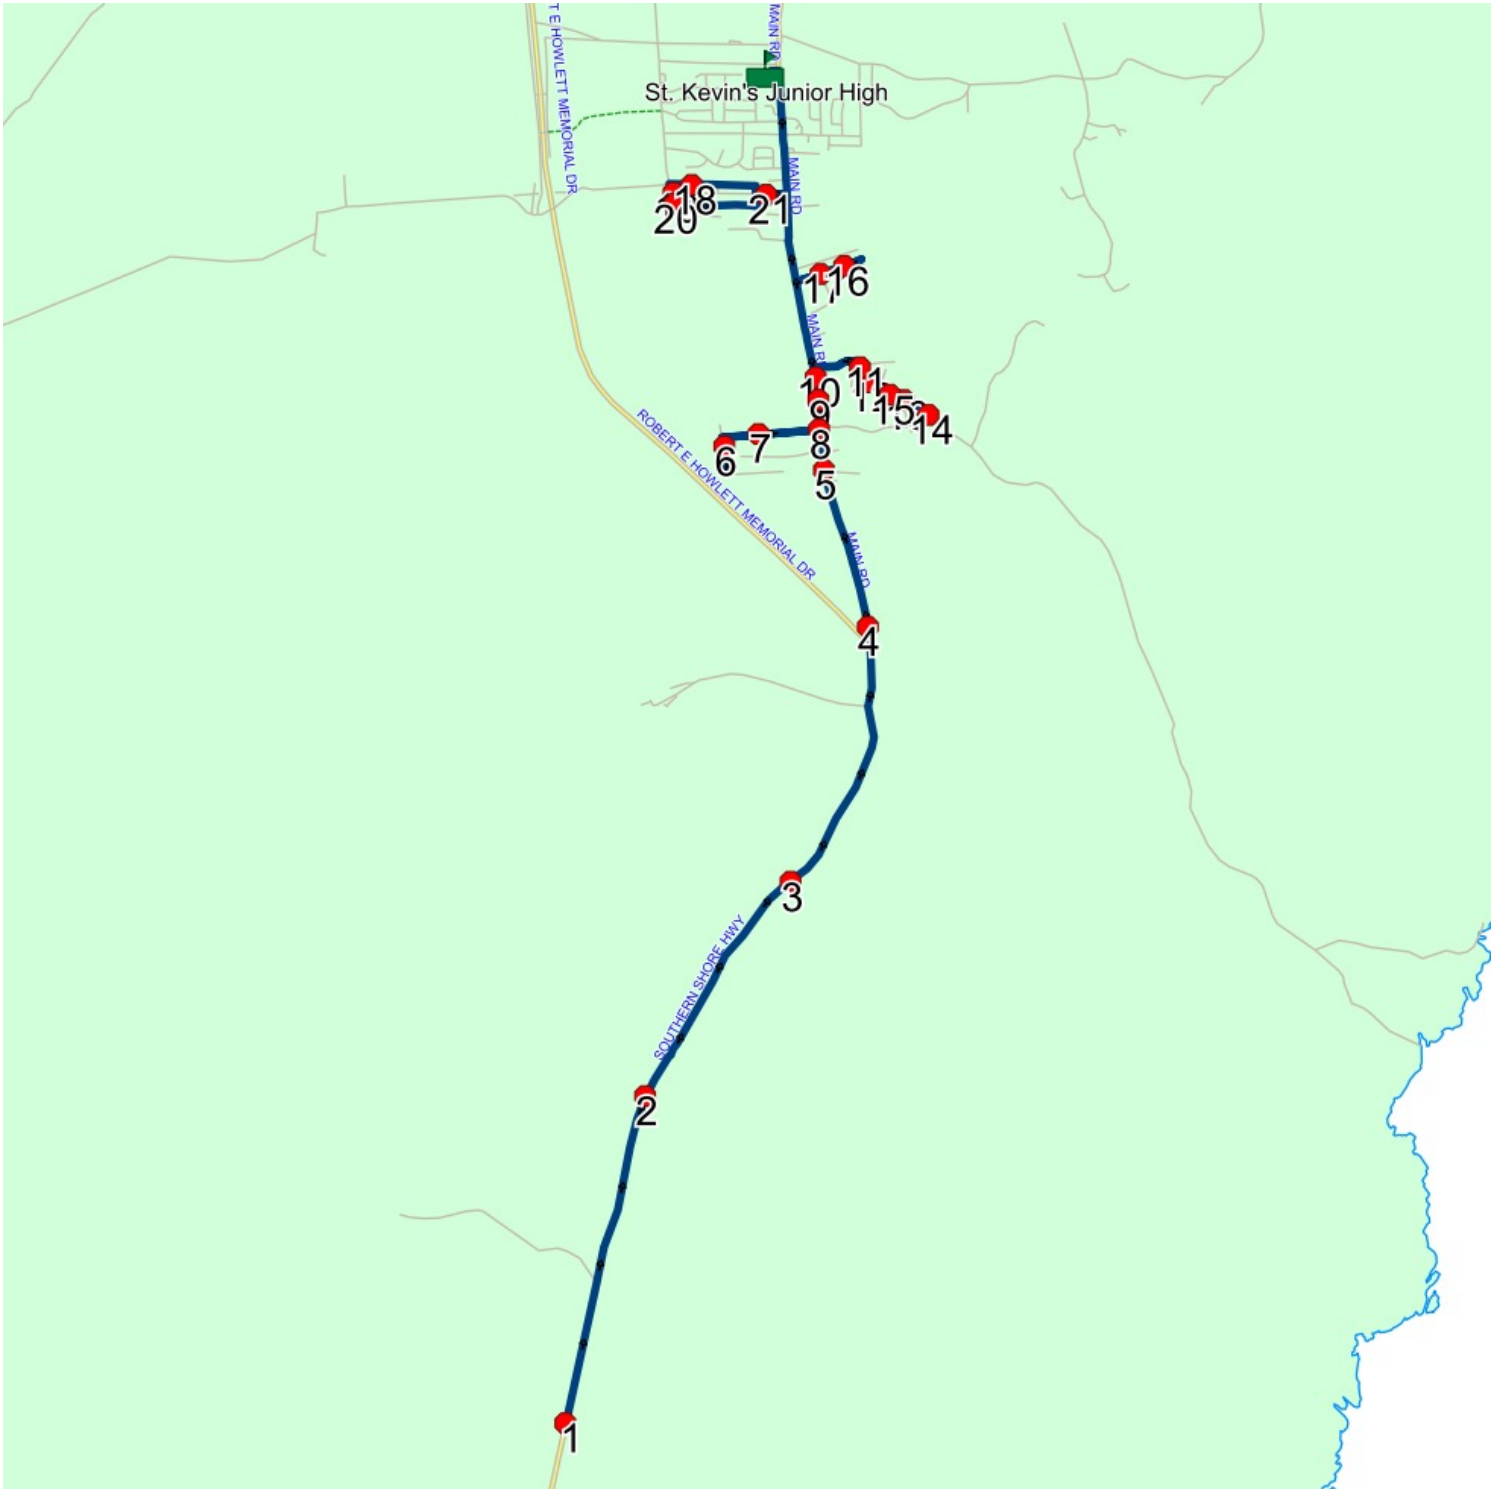

Route: 16-060-6 Run: 16-060-6 AM

Route: 16-060-6

Operator: Executive Taxi Ltd.

Vehicle: 16-060-6

Description:

Schools: St. Kevin's Junior High (353)

Run: 16-060-6 AM

Stops: 22

Start Time: 7:27 AM

Description:

End Time: 8:01 AM

Schools: St. Kevin's Junior High

#	Arrival	Departure	Description
1		7:27 AM	340 SOUTHERN SHORE HWY; ST JOHNS; A1S
2		7:30 AM	#213 Southern Shore Hwy
3	7:31 AM	7:32 AM	123 SOUTHERN SHORE HWY
4		7:34 AM	1010 MAIN RD; ST JOHNS; A1S
5	7:35 AM	7:36 AM	834 MAIN RD; ST JOHNS; A1S
6		7:39 AM	#95 Howletts Line
7	7:39 AM	7:40 AM	#64 Howletts Line
8	7:40 AM	7:41 AM	16 HOWLETTS LINE
9		7:42 AM	764 MAIN RD; ST JOHNS; A1S
10		7:42 AM	#719 Main Rd
11	7:43 AM	7:44 AM	Shoal Bay Rd @ Alexis Pl
12		7:44 AM	#66 Shoal Bay Rd
13		7:44 AM	#100 Shoal Bay Rd
14		7:45 AM	125 SHOAL BAY RD
15		7:46 AM	86 SHOAL BAY RD
16		7:48 AM	Lakeview @ Wild Rose Ln
17		7:51 AM	Lakeview @ Bartons Rd
18	7:54 AM	7:55 AM	#67 Beaver Brook Dr
19		7:55 AM	Heffernans @ Back Line
20		7:56 AM	Mountain View Dr @ Ryans River Rd
21		7:58 AM	COURTESY STOP/FAMILY RESPONSIBILITY ZONE 17 HEFFERNANS LINE
22	8:00 AM	8:01 AM	St. Kevin's Junior High

Route: 16-060-6 Run: 16-060-6 AM