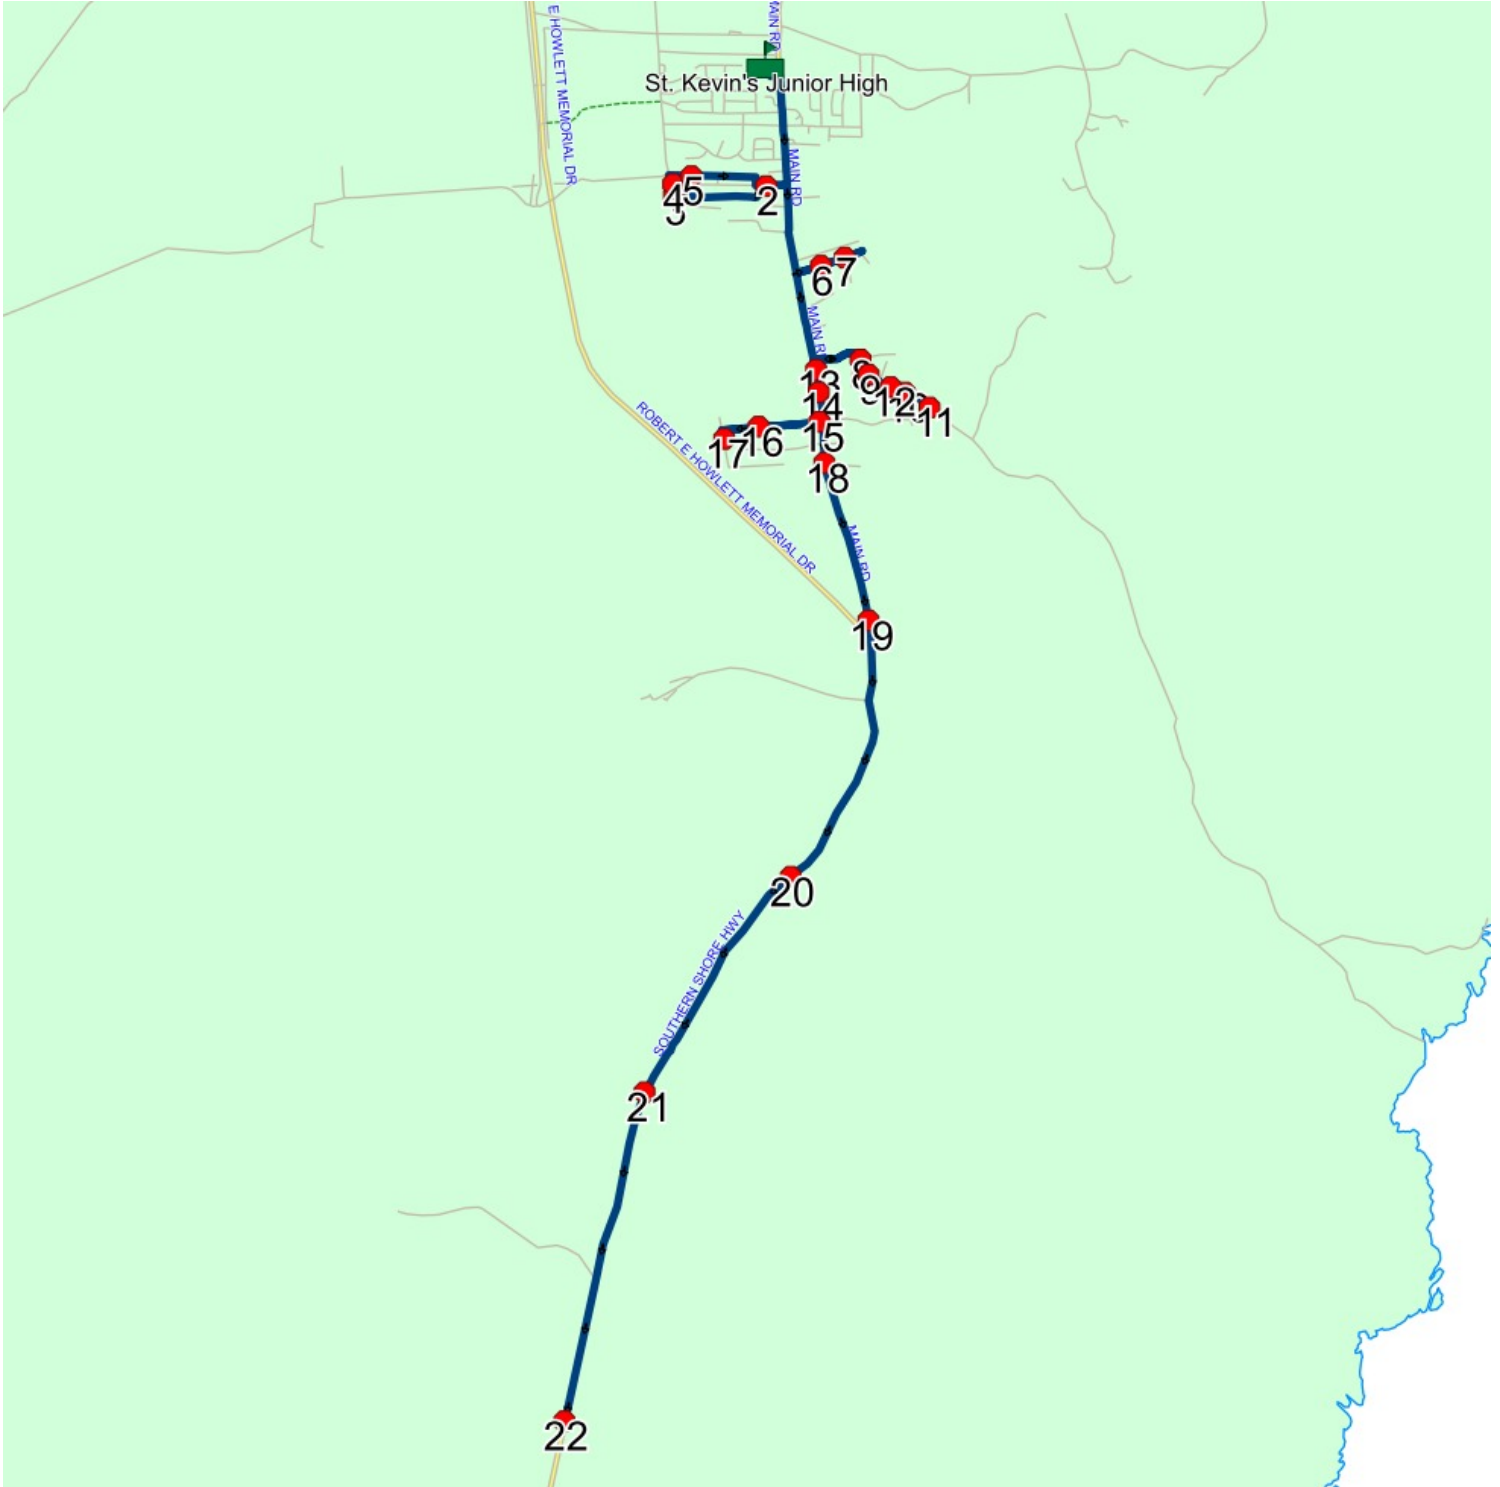

Route: 16-060-6 Run: 16-060-6 PM

Route: 16-060-6

Operator: Executive Taxi Ltd.

Vehicle: 16-060-6

Description:

Schools: St. Kevin's Junior High (353)

Run: 16-060-6 PM

Stops: 22

Start Time: 2:10 PM

Description:

End Time: 2:51 PM

Schools: St. Kevin's Junior High

#	Arrival	Departure	Description
1	2:10 PM	2:17 PM	St. Kevin's Junior High
2	2:19 PM		COURTESY STOP/FAMILY RESPONSIBILITY ZONE 17 HEFFERNANS LINE
3	2:20 PM	2:21 PM	Mountain View Dr @ Ryans River Rd
4	2:21 PM		Heffernans @ Back Line
5	2:22 PM	2:23 PM	#67 Beaver Brook Dr
6	2:26 PM		Lakeview @ Bartons Rd
7	2:26 PM		Lakeview @ Wild Rose Ln
8	2:32 PM		Shoal Bay Rd @ Alexis Pl
9	2:33 PM		#66 Shoal Bay Rd
10	2:33 PM		#100 Shoal Bay Rd
11	2:34 PM		125 SHOAL BAY RD
12	2:35 PM		86 SHOAL BAY RD
13	2:36 PM	2:37 PM	#719 Main Rd
14	2:37 PM		764 MAIN RD; ST JOHNS; A1S
15	2:37 PM	2:38 PM	16 HOWLETTS LINE
16	2:38 PM	2:39 PM	#64 Howletts Line
17	2:40 PM		#95 Howletts Line
18	2:42 PM	2:43 PM	834 MAIN RD; ST JOHNS; A1S
19	2:44 PM		1010 MAIN RD; ST JOHNS; A1S
20	2:46 PM	2:47 PM	123 SOUTHERN SHORE HWY
21	2:49 PM		#213 Southern Shore Hwy
22	2:51 PM		340 SOUTHERN SHORE HWY; ST JOHNS; A1S

Route: 16-060-6 Run: 16-060-6 PM