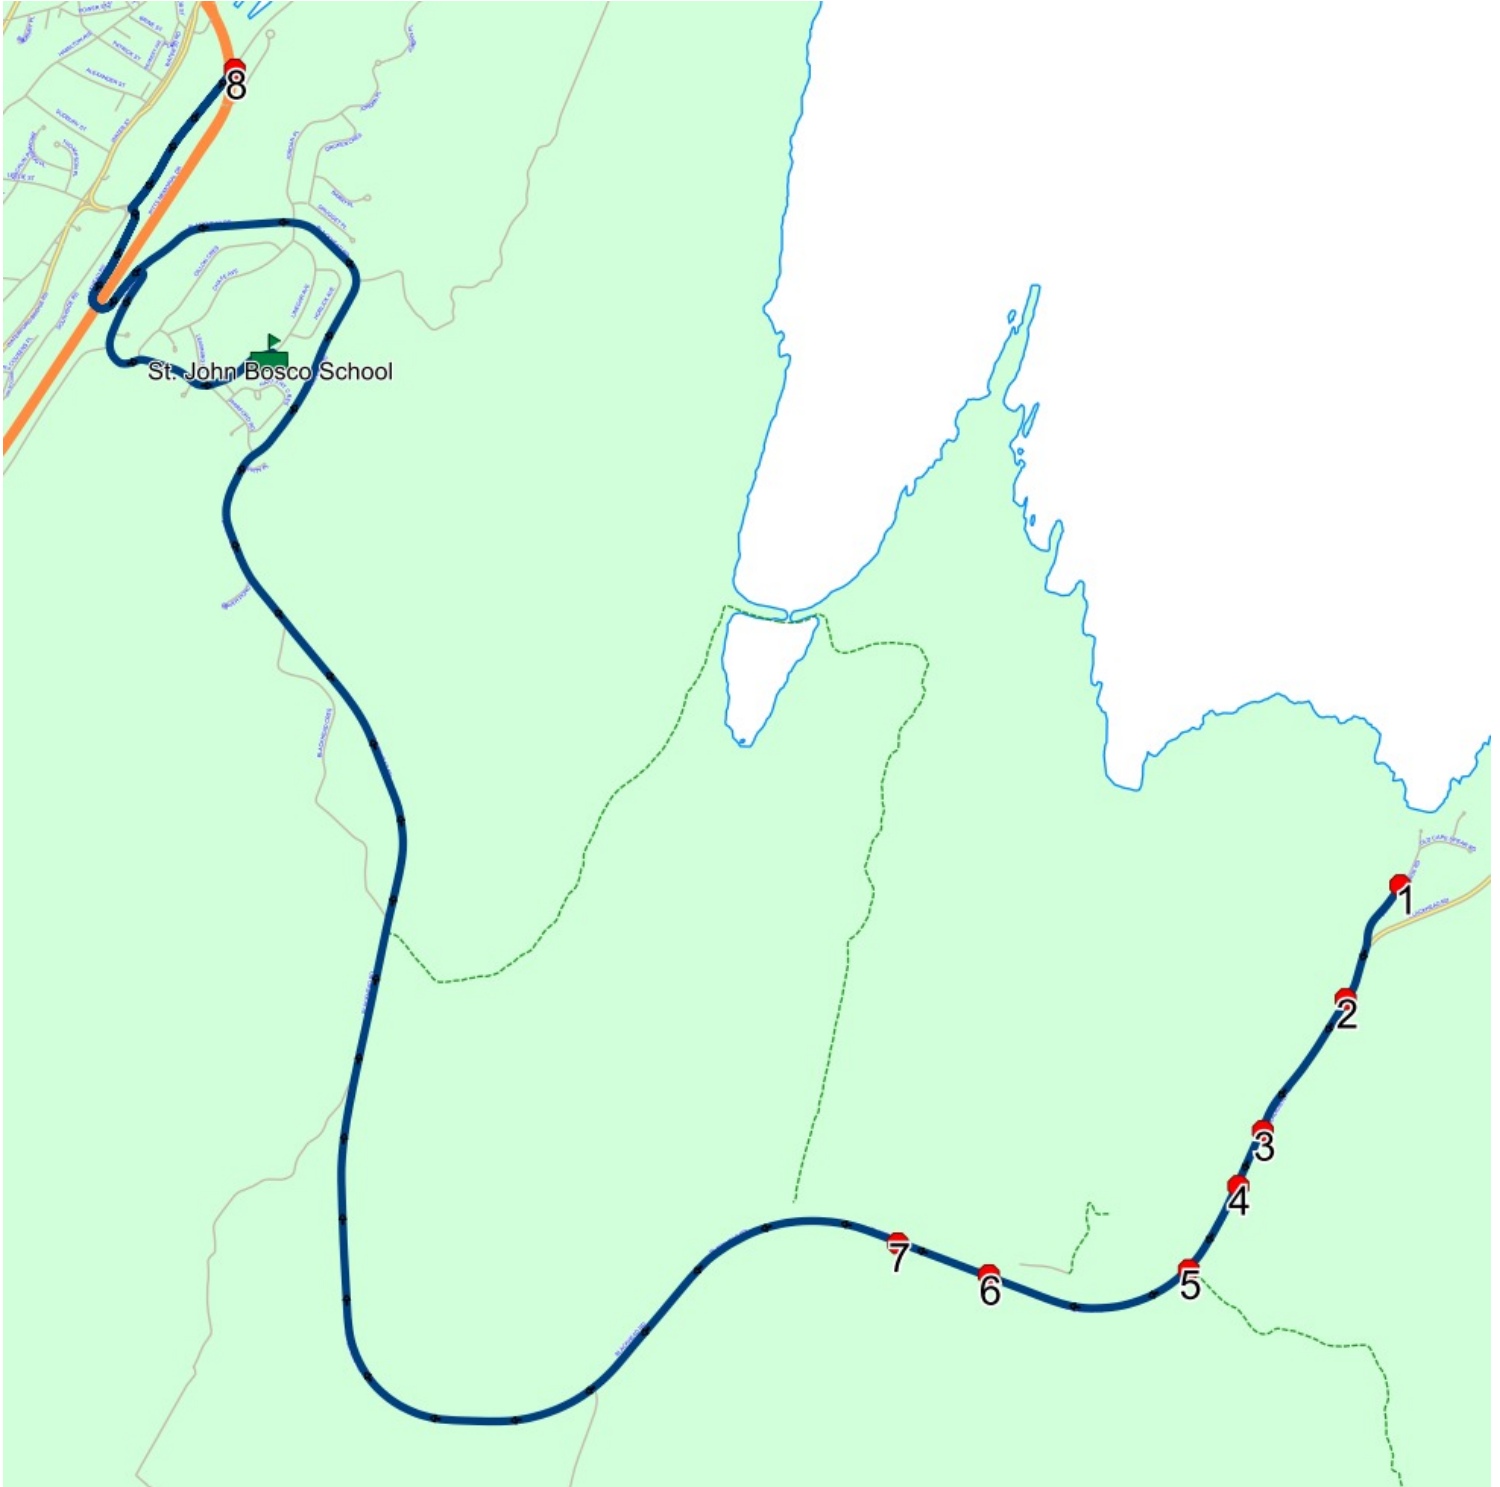

Start Time: 7:45 AM

Description:

End Time: 8:11 AM

Schools: St. John Bosco School

: 2025-06-30

#	Arrival	Departure	Description
1		7:45 AM	55 BLACKHEAD VILLAGE RD
2		7:46 AM	1411 BLACKHEAD RD
3	7:47 AM	7:48 AM	1340 BLACKHEAD RD
4		7:48 AM	1314 BLACKHEAD RD
5		7:49 AM	1254 BLACKHEAD RD; ST JOHNS; A1C
6		7:51 AM	1163 BLACKHEAD RD
7		7:52 AM	1114 BLACKHEAD RD
8		8:06 AM	257 SOUTHSIDE RD; ST JOHNS; A1E
9	8:10 AM	8:11 AM	St. John Bosco School Driveway

Route: 17-129-7 Run: 17-129-7 (AM)

Route: 17-129-7 Run: 17-129-7 (PM)

Route: 17-129-7

Operator: Executive Taxi Ltd.

Vehicle: 17-129-7

Description:

Schools: St. John Bosco School (350)

Run: 17-129-7 (PM)

Stops: 9

Start Time: 2:35 PM

Description:

End Time: 3:16 PM

Schools: St. John Bosco School

: 2025-06-30

#	Arrival	Departure	Description
1	2:35 PM	2:50 PM	St. John Bosco School Driveway
2	2:54 PM		257 SOUTHSIDE RD; ST JOHNS; A1E
3	3:09 PM		1114 BLACKHEAD RD
4	3:09 PM	3:10 PM	1163 BLACKHEAD RD
5	3:11 PM	3:12 PM	1254 BLACKHEAD RD; ST JOHNS; A1C
6	3:12 PM	3:13 PM	1314 BLACKHEAD RD
7	3:13 PM	3:14 PM	1340 BLACKHEAD RD
8	3:15 PM	3:16 PM	1411 BLACKHEAD RD
9	3:16 PM		55 BLACKHEAD VILLAGE RD

Route: 17-129-7 Run: 17-129-7 (PM)