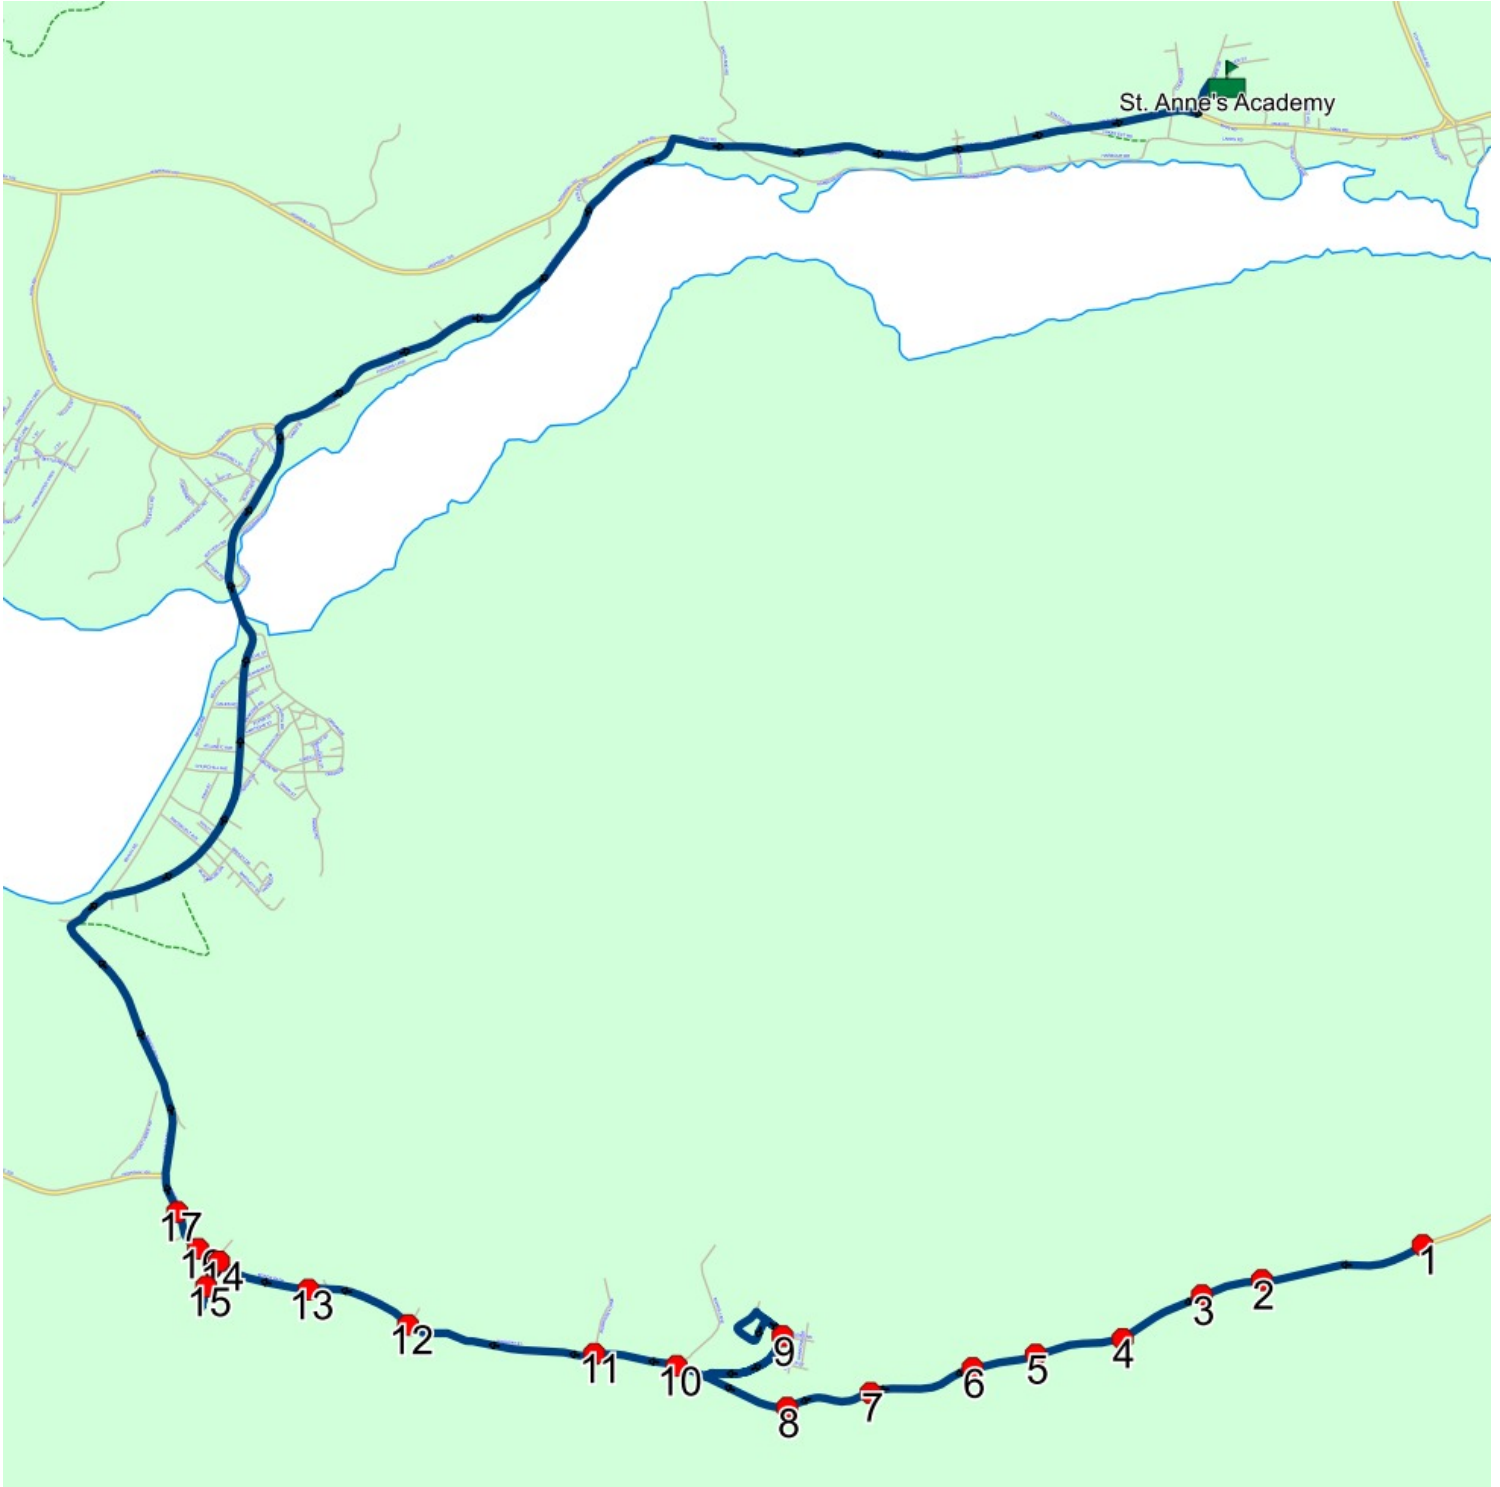

Route: 19-035-4 Run: 19-035-4 AM

Route: 19-035-4 Operator: Provincial Ready Mix
Vehicle: 19-035-4
Description:
Schools: St. Anne's Academy (435)

Run: 19-035-4 AM Description:
Stops: 18 Start Time: 7:42 AM End Time: 8:22 AM
Schools: St. Anne's Academy
: 2024-06-30

#	Arrival	Departure	Description
1		7:42 AM	623 HIGHWAY 91; PLACENTIA; A0B
2	7:43 AM	7:44 AM	535 HIGHWAY 91
3		7:44 AM	501 HIGHWAY 91
4		7:45 AM	424 HIGHWAY 91
5	7:45 AM	7:46 AM	375 HIGHWAY 91; PLACENTIA; A0B
6		7:46 AM	335 HIGHWAY 91
7		7:47 AM	272 HIGHWAY 91; PLACENTIA; A0B
8		7:48 AM	220 HIGHWAY 91
9	7:50 AM	7:51 AM	KINGS LANE & MILLERS RD
10		7:55 AM	HIGHWAY 91 & SHAWS LANE; PLACENTIA
11	7:55 AM	7:56 AM	HIGHWAY 91 & MORRISSEY LANE
12		7:57 AM	BONDS PATH & SMELT RIVER LANE
13		7:58 AM	272 BONDS PATH
14		7:59 AM	BONDS PATH & BURNT WOOD PL
15		8:03 AM	15 BURNT WOOD PL; PLACENTIA; A0B : 2024-06-30
16		8:04 AM	200 BONDS PATH
17		8:05 AM	170 BONDS PATH; PLACENTIA; A0B
18	8:20 AM	8:22 AM	St. Anne's Academy Driveway

Route: 19-035-4 Run: 19-035-4 AM