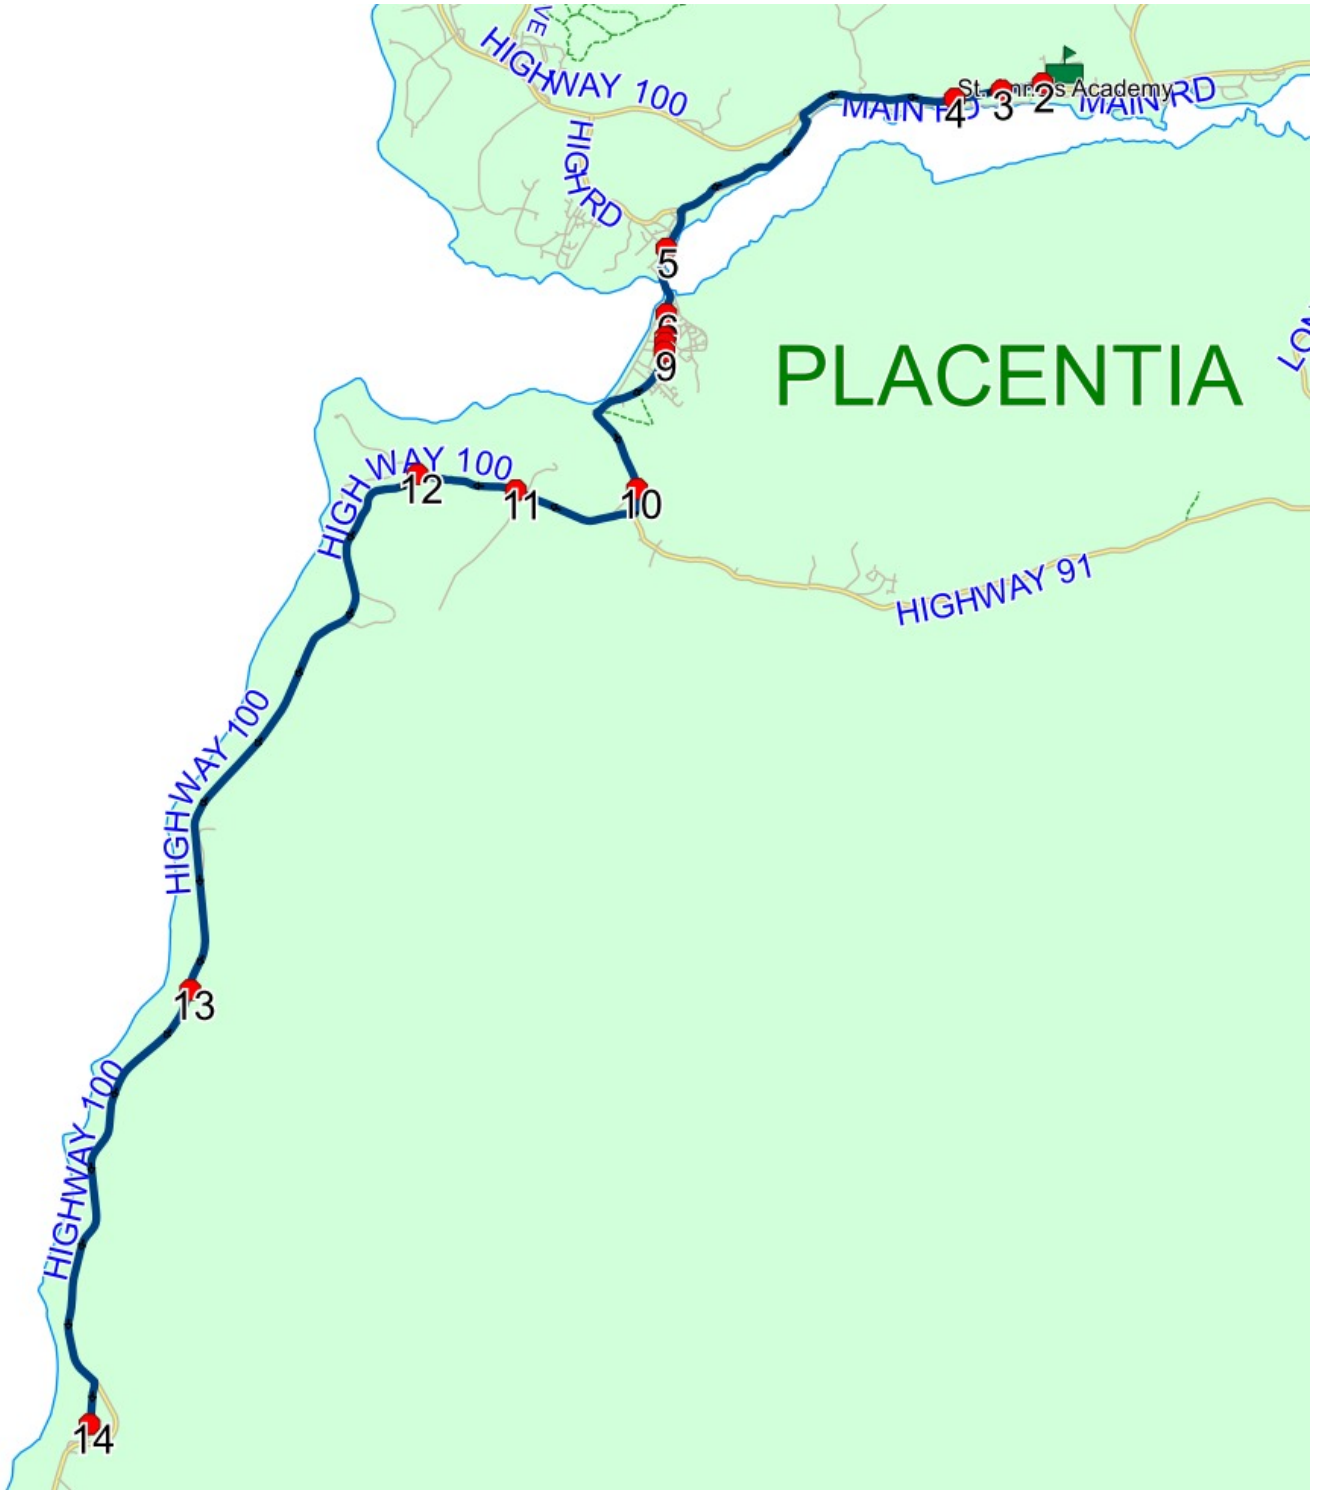

Route: 19-035-5 Run: 19-035-5 PM

Route: 19-035-5 Operator: Provincial Ready Mix
Vehicle: 19-035-5
Description:
Schools: St. Anne's Academy (435)

Run: 19-035-5 PM Description:
Stops: 14 Start Time: 2:25 PM End Time: 3:17 PM
Schools: St. Anne's Academy
: 2024-06-30

#	Arrival	Departure	Description
1	2:25 PM	2:40 PM	St. Anne's Academy Driveway
2	2:42 PM		MAIN RD; PLACENTIA & CHURCH RD; PLACENTIA
3	2:43 PM		MAIN RD; PLACENTIA & STATION RD; PLACENTIA
4	2:44 PM		MAIN RD; PLACENTIA & BARONS LANE; PLACENTIA
5	2:52 PM		111 HIGHWAY 100
6	2:53 PM	2:54 PM	PRINCE WILLIAM DR & BLENHEIM ST
7	2:54 PM	2:55 PM	JUBILEE RD & HARTIGAN ST
8	2:55 PM	2:56 PM	PRINCE WILLIAM DR & ATLANTIC AVE
9	2:56 PM	2:57 PM	CHURCHILL AVE & PRINCE WILLIAM DR
10	3:00 PM		120 BONDS PATH
11	3:03 PM		HIGHWAY 100 & FULFORDS LANE; POINT VERDE
12	3:04 PM	3:05 PM	HIGHWAY 100 & LIGHTHOUSE RD; POINT VERDE
13	3:11 PM		Little Barasway
14	3:17 PM		2 OLD RD

Route: 19-035-5 Run: 19-035-5 PM