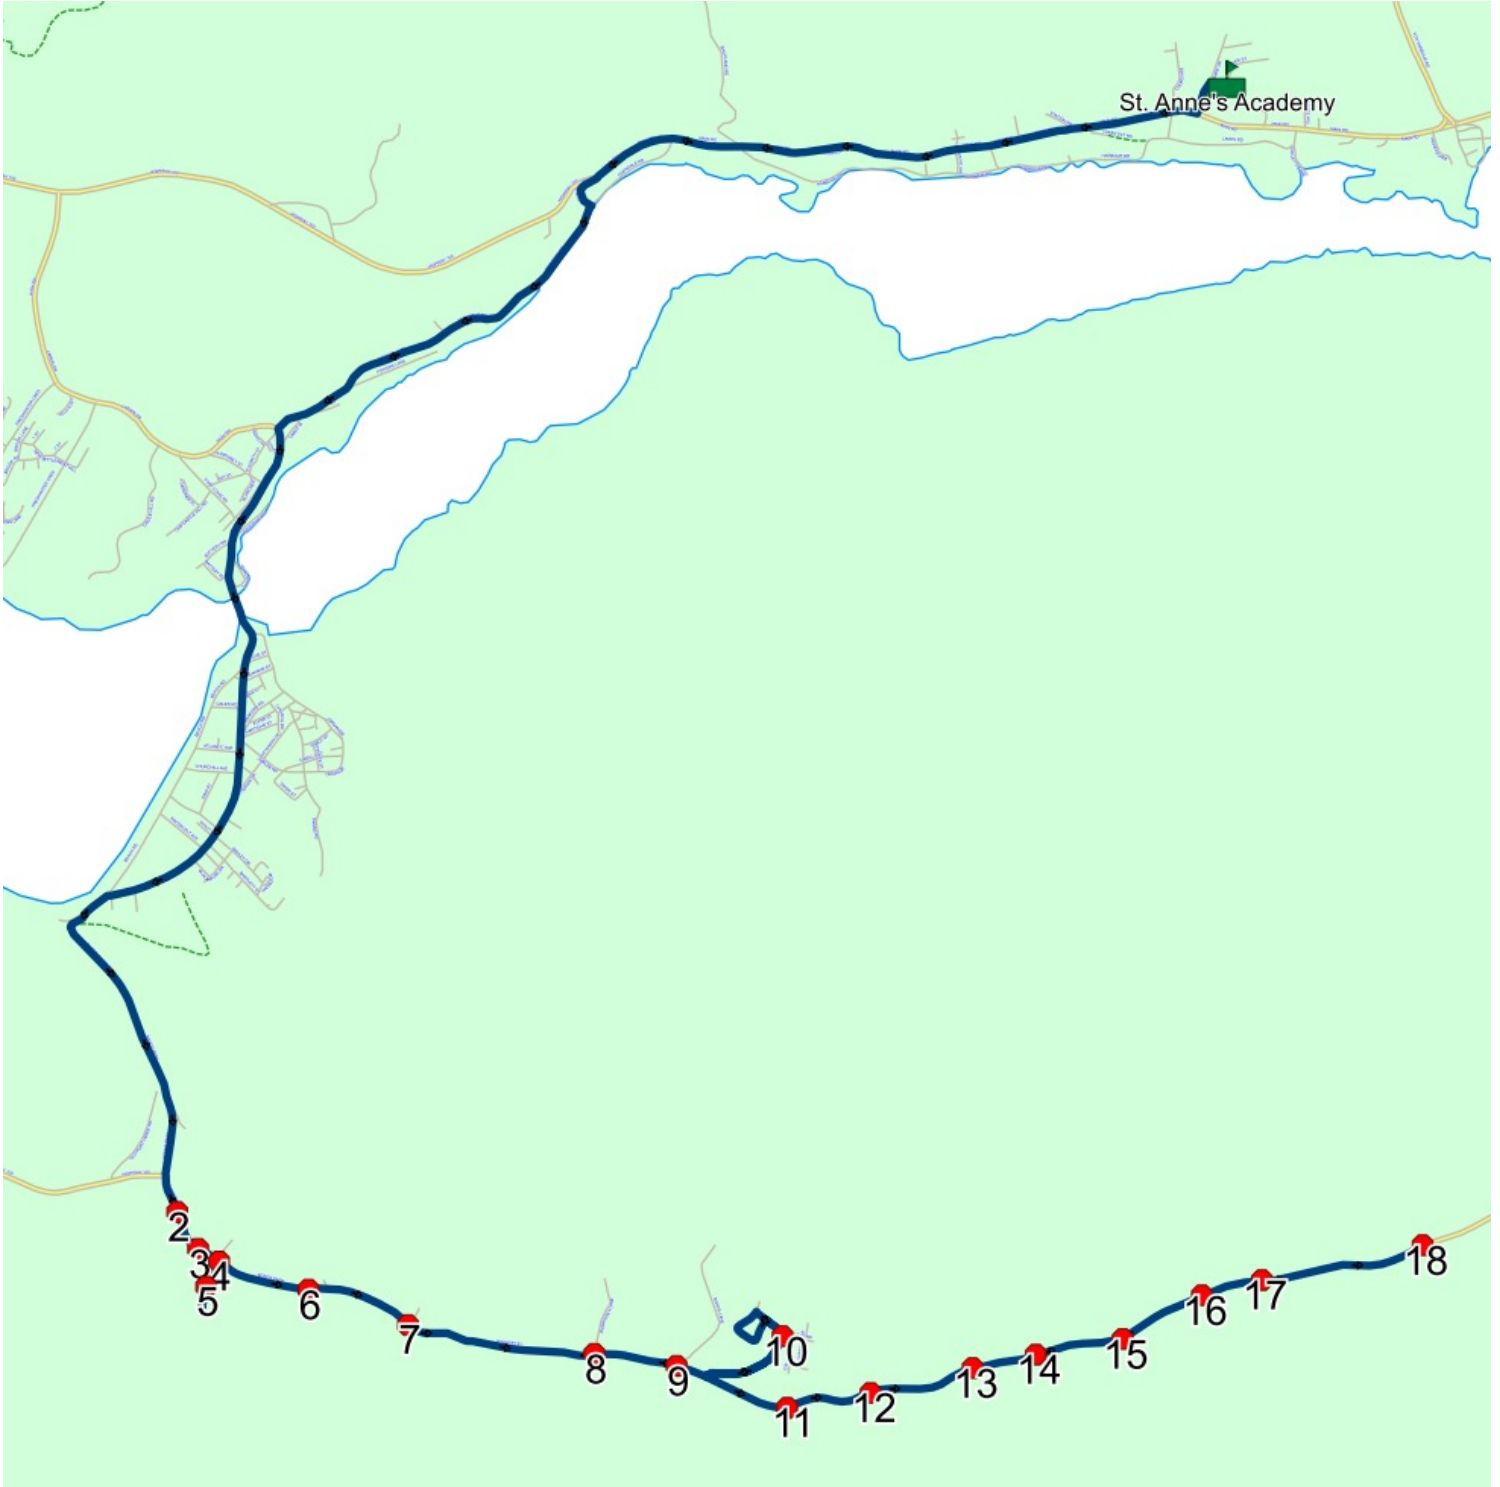

Route: 19-035-4 Run: 19-035-4 PM

Route: 19-035-4 Operator: Provincial Ready Mix
Vehicle: 19-035-4
Description:
Schools: St. Anne's Academy (435)

Run: 19-035-4 PM Description:
Stops: 18 Start Time: 2:25 PM End Time: 3:20 PM
Schools: St. Anne's Academy
: 2024-06-30

#	Arrival	Departure	Description
1	2:25 PM	2:40 PM	St. Anne's Academy Driveway
2	2:55 PM	2:56 PM	170 BONDS PATH; PLACENTIA; A0B
3	2:56 PM		200 BONDS PATH
4	2:56 PM	2:57 PM	BONDS PATH & BURNT WOOD PL
5	2:57 PM	2:58 PM	15 BURNT WOOD PL; PLACENTIA; A0B : 2024-06-30
6	3:02 PM		272 BONDS PATH
7	3:03 PM		BONDS PATH & SMELT RIVER LANE
8	3:04 PM		HIGHWAY 91 & MORRISSEY LANE
9	3:05 PM	3:06 PM	HIGHWAY 91 & SHAWS LANE; PLACENTIA
10	3:07 PM	3:08 PM	KINGS LANE & MILLERS RD
11	3:12 PM	3:13 PM	220 HIGHWAY 91
12	3:13 PM	3:14 PM	272 HIGHWAY 91; PLACENTIA; A0B
13	3:15 PM		335 HIGHWAY 91
14	3:15 PM	3:16 PM	375 HIGHWAY 91; PLACENTIA; A0B
15	3:16 PM		424 HIGHWAY 91
16	3:17 PM		501 HIGHWAY 91
17	3:18 PM		535 HIGHWAY 91
18	3:19 PM	3:20 PM	623 HIGHWAY 91; PLACENTIA; A0B

Route: 19-035-4 Run: 19-035-4 PM