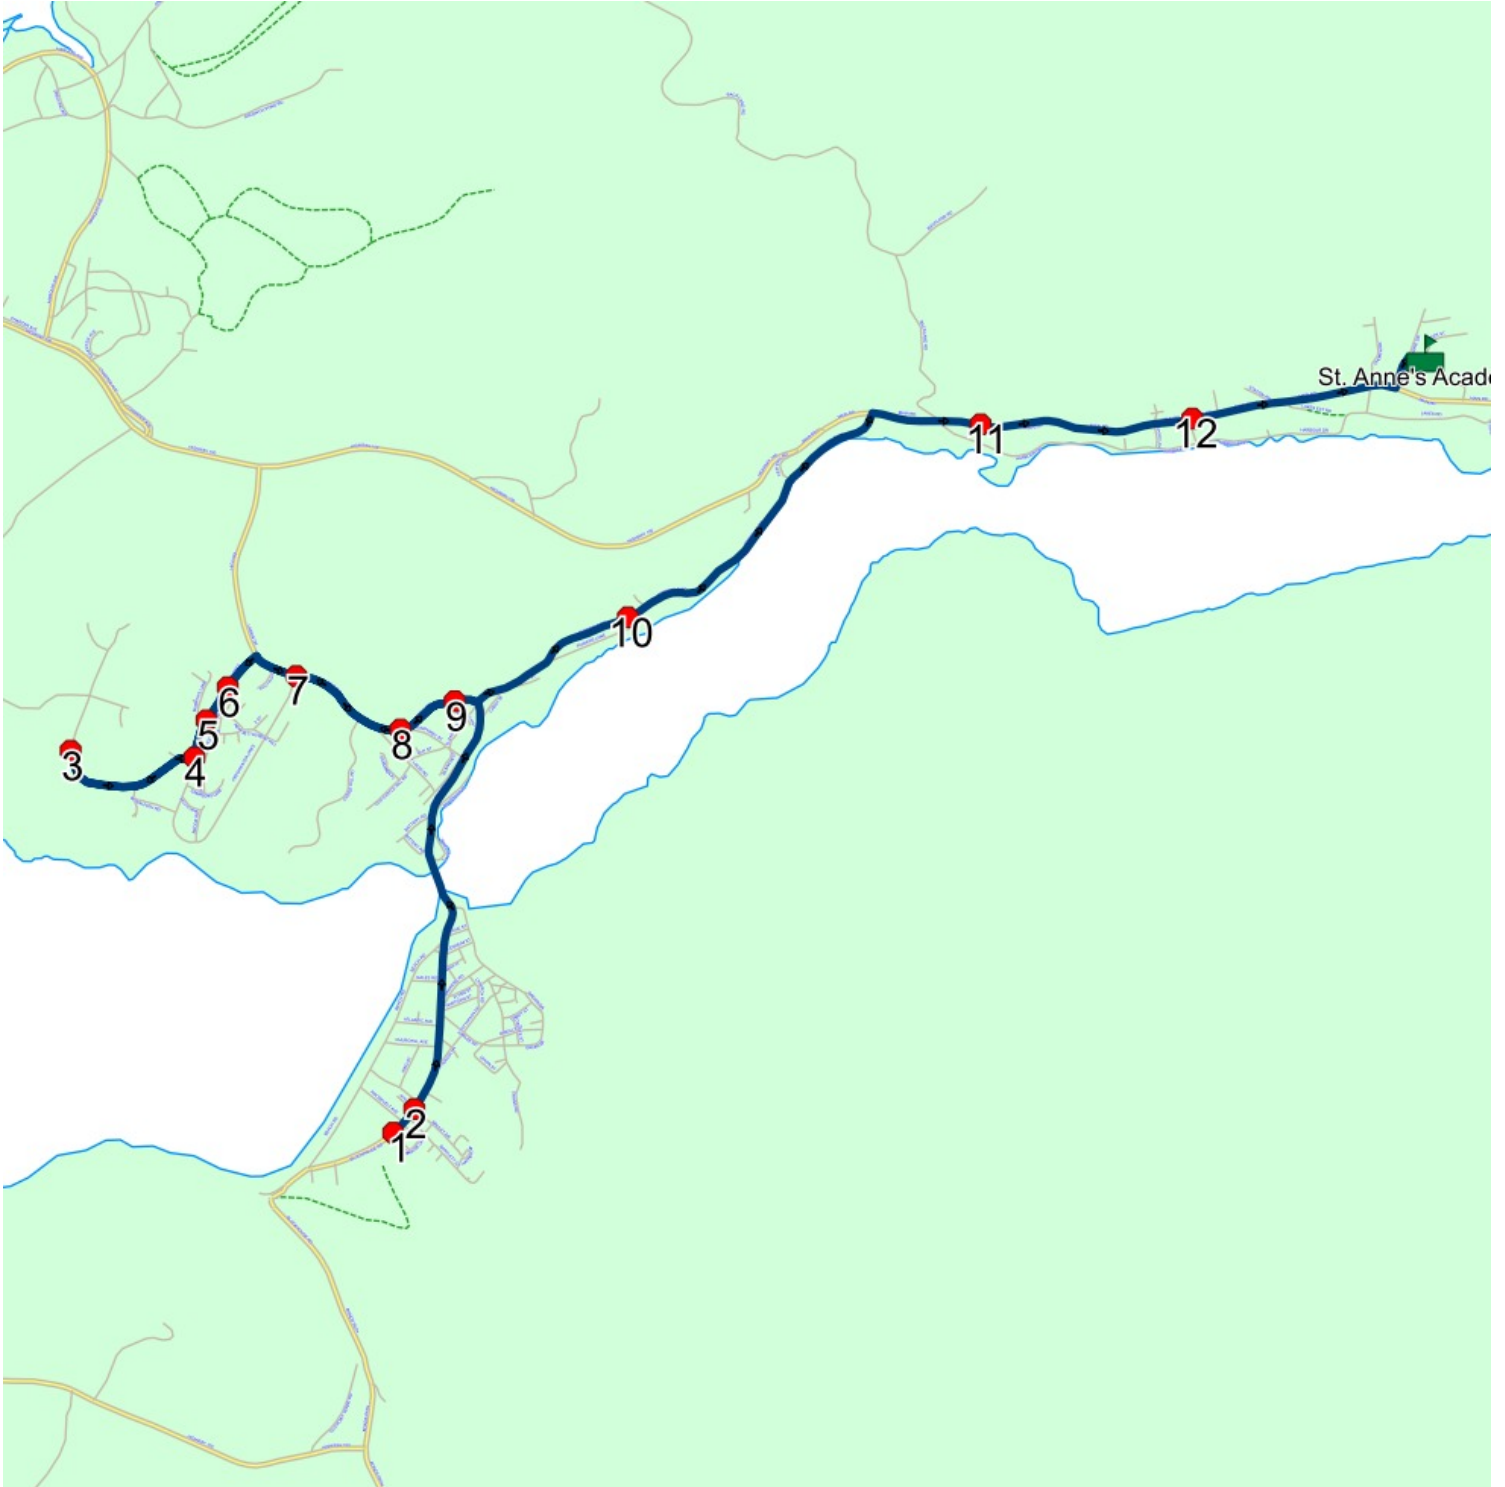

Route: 19-035-7 Run: 19-035-7 AM

Route: 19-035-7 Operator: Provincial Ready Mix
Vehicle: 19-035-7
Description:
Schools: St. Anne's Academy (435)

Run: 19-035-7 AM Description:
Stops: 13 Start Time: 7:51 AM End Time: 8:22 AM
Schools: St. Anne's Academy
: 2024-06-30

#	Arrival	Departure	Description
1	7:51 AM	7:52 AM	BLOCKHOUSE RD & BLOCKHOUSE DR; PLACENTIA
2		7:52 AM	BLOCKHOUSE RD & BRULEY DR
3	8:00 AM	8:01 AM	OLD SETTLEMENT HILL BUS SHELTER
4	8:03 AM	8:04 AM	FRESHWATER CRES & BROOK RD; PLACENTIA
5		8:05 AM	FRESHWATER CRES & MURPHYS LANE
6	8:05 AM	8:06 AM	20 FRESHWATER CRES
7		8:07 AM	HIGH RD & 3 ST
8		8:08 AM	BUS SHELTER - HIGH RD
9		8:09 AM	HIGH RD & O'KEEFES LANE; PLACENTIA
10		8:12 AM	194 FERNDALE RD
11		8:16 AM	1432 MAIN RD
12		8:17 AM	1266 MAIN RD
13	8:20 AM	8:22 AM	St. Anne's Academy Driveway

: 2024-06-30

Route: 19-035-7 Run: 19-035-7 AM