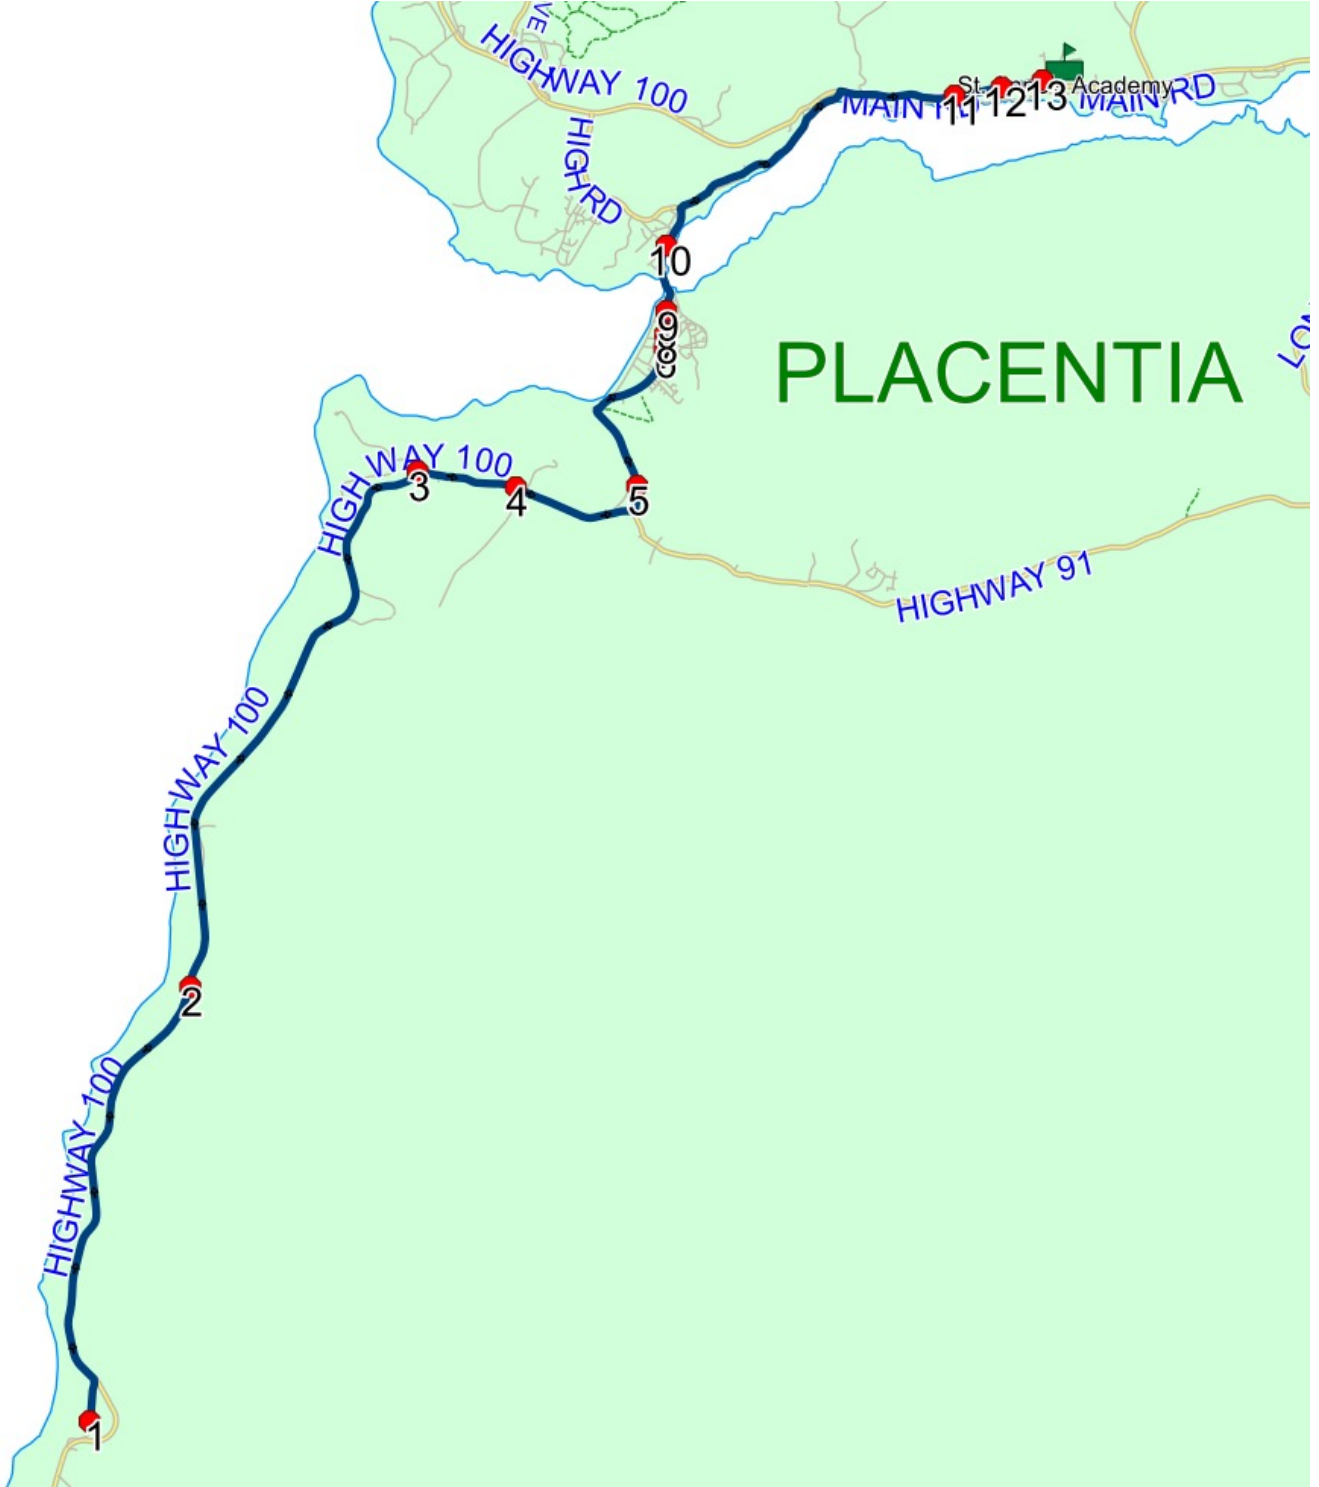

Route: 19-035-5 Run: 19-035-5 AM

Route: 19-035-5 Operator: Provincial Ready Mix
Vehicle: 19-035-5
Description:
Schools: St. Anne's Academy (435)

Run: 19-035-5 AM Description:
Stops: 14 Start Time: 7:44 AM End Time: 8:22 AM
Schools: St. Anne's Academy
: 2024-06-30

#	Arrival	Departure	Description
1		7:44 AM	2 OLD RD
2		7:50 AM	Little Barasway
3		7:56 AM	HIGHWAY 100 & LIGHTHOUSE RD; POINT VERDE
4		7:58 AM	HIGHWAY 100 & FULFORDS LANE; POINT VERDE
5		8:01 AM	120 BONDS PATH
6		8:04 AM	CHURCHILL AVE & PRINCE WILLIAM DR
7	8:04 AM	8:05 AM	PRINCE WILLIAM DR & ATLANTIC AVE
8	8:05 AM	8:06 AM	JUBILEE RD & HARTIGAN ST
9	8:06 AM	8:07 AM	PRINCE WILLIAM DR & BLENHEIM ST
10		8:08 AM	111 HIGHWAY 100
11		8:16 AM	MAIN RD; PLACENTIA & BARONS LANE; PLACENTIA
12		8:17 AM	MAIN RD; PLACENTIA & STATION RD; PLACENTIA
13		8:18 AM	MAIN RD; PLACENTIA & CHURCH RD; PLACENTIA
14	8:20 AM	8:22 AM	St. Anne's Academy Driveway

Route: 19-035-5 Run: 19-035-5 AM