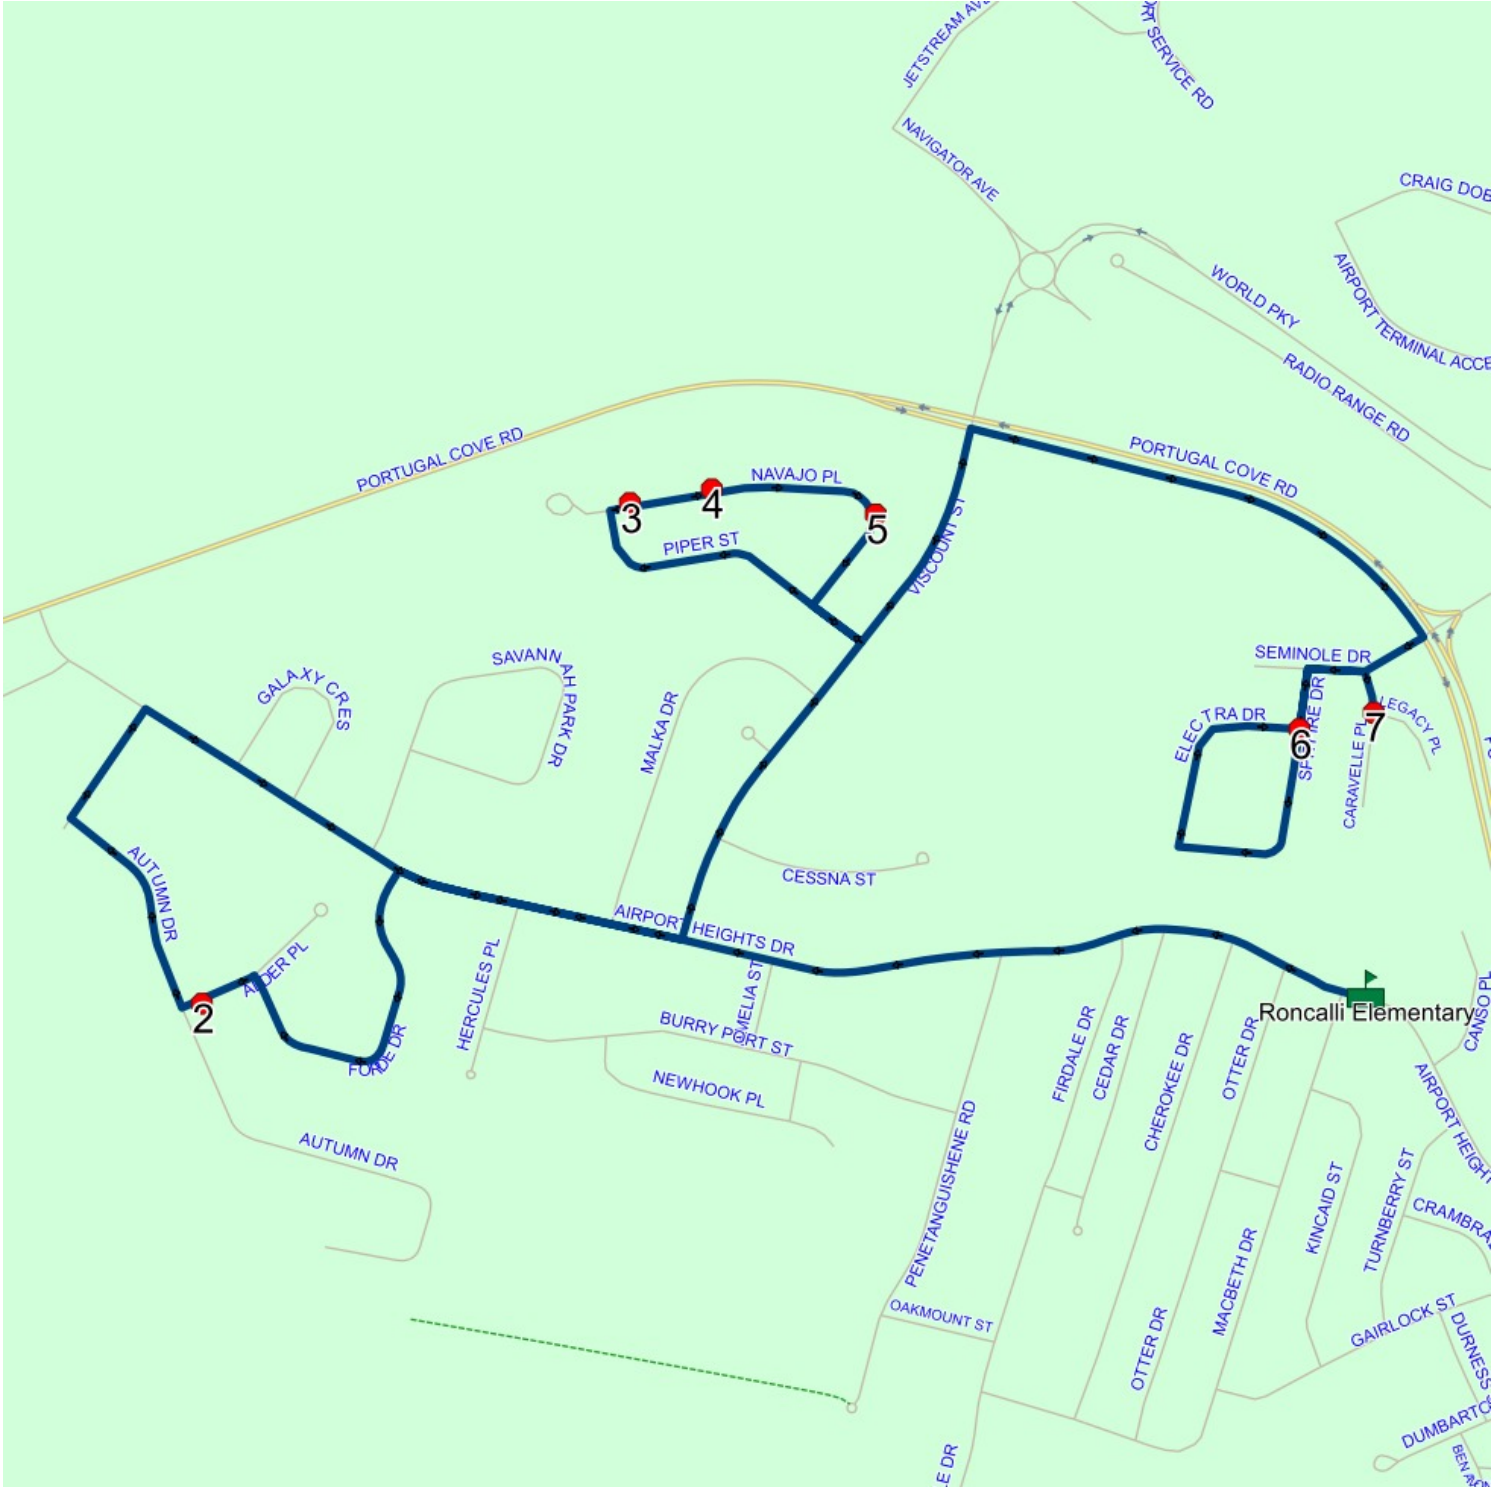

Start Time: 2:40 PM

Description:

End Time: 3:13 PM

Schools: Roncalli Elementary

Effective: 2032-09-01

: 2024-06-30

#	Arrival	Departure	Description
1	2:40 PM	2:55 PM	Roncalli Elementary
2	2:58 PM	2:59 PM	#21 Alder Pl
3	3:03 PM	3:04 PM	#60 Navajo Pl
4	3:04 PM	3:05 PM	48 NAVAJO PL; ST JOHNS; A1A
5	3:05 PM		COURTESY STOP/FAMILY RESPONSIBILITY ZONE - 20 NAVAJO PL
6	3:09 PM		SPITFIRE DR; ST JOHNS & ELECTRA DR; ST JOHNS
7	3:12 PM	3:13 PM	Caravelle Pl @ Legacy Pl

Route: 23-028-1 Run: 23-028-1 PM

Route: 23-028-2 Run: 23-028-2 AM

Route: 23-028-2 Operator: Dave Gulliver Cabs Ltd.
 Vehicle: 23-028-2
 Description:
 Schools: Roncalli Elementary (348)

Run: 23-028-2 AM Description:
 Stops: 14 Start Time: 7:59 AM End Time: 8:32 AM
 Schools: Roncalli Elementary
 : 2024-06-30

Route: 23-028-2 Run: 23-028-2 AM

Route: 23-028-2 Run: 23-028-2 PM

Route: 23-028-2 Operator: Dave Gulliver Cabs Ltd.

Vehicle: 23-028-2

Description:

Schools: Roncalli Elementary (348)

Run: 23-028-2 PM

Stops: 14

Route: 23-028-2 Run: 23-028-2 PM