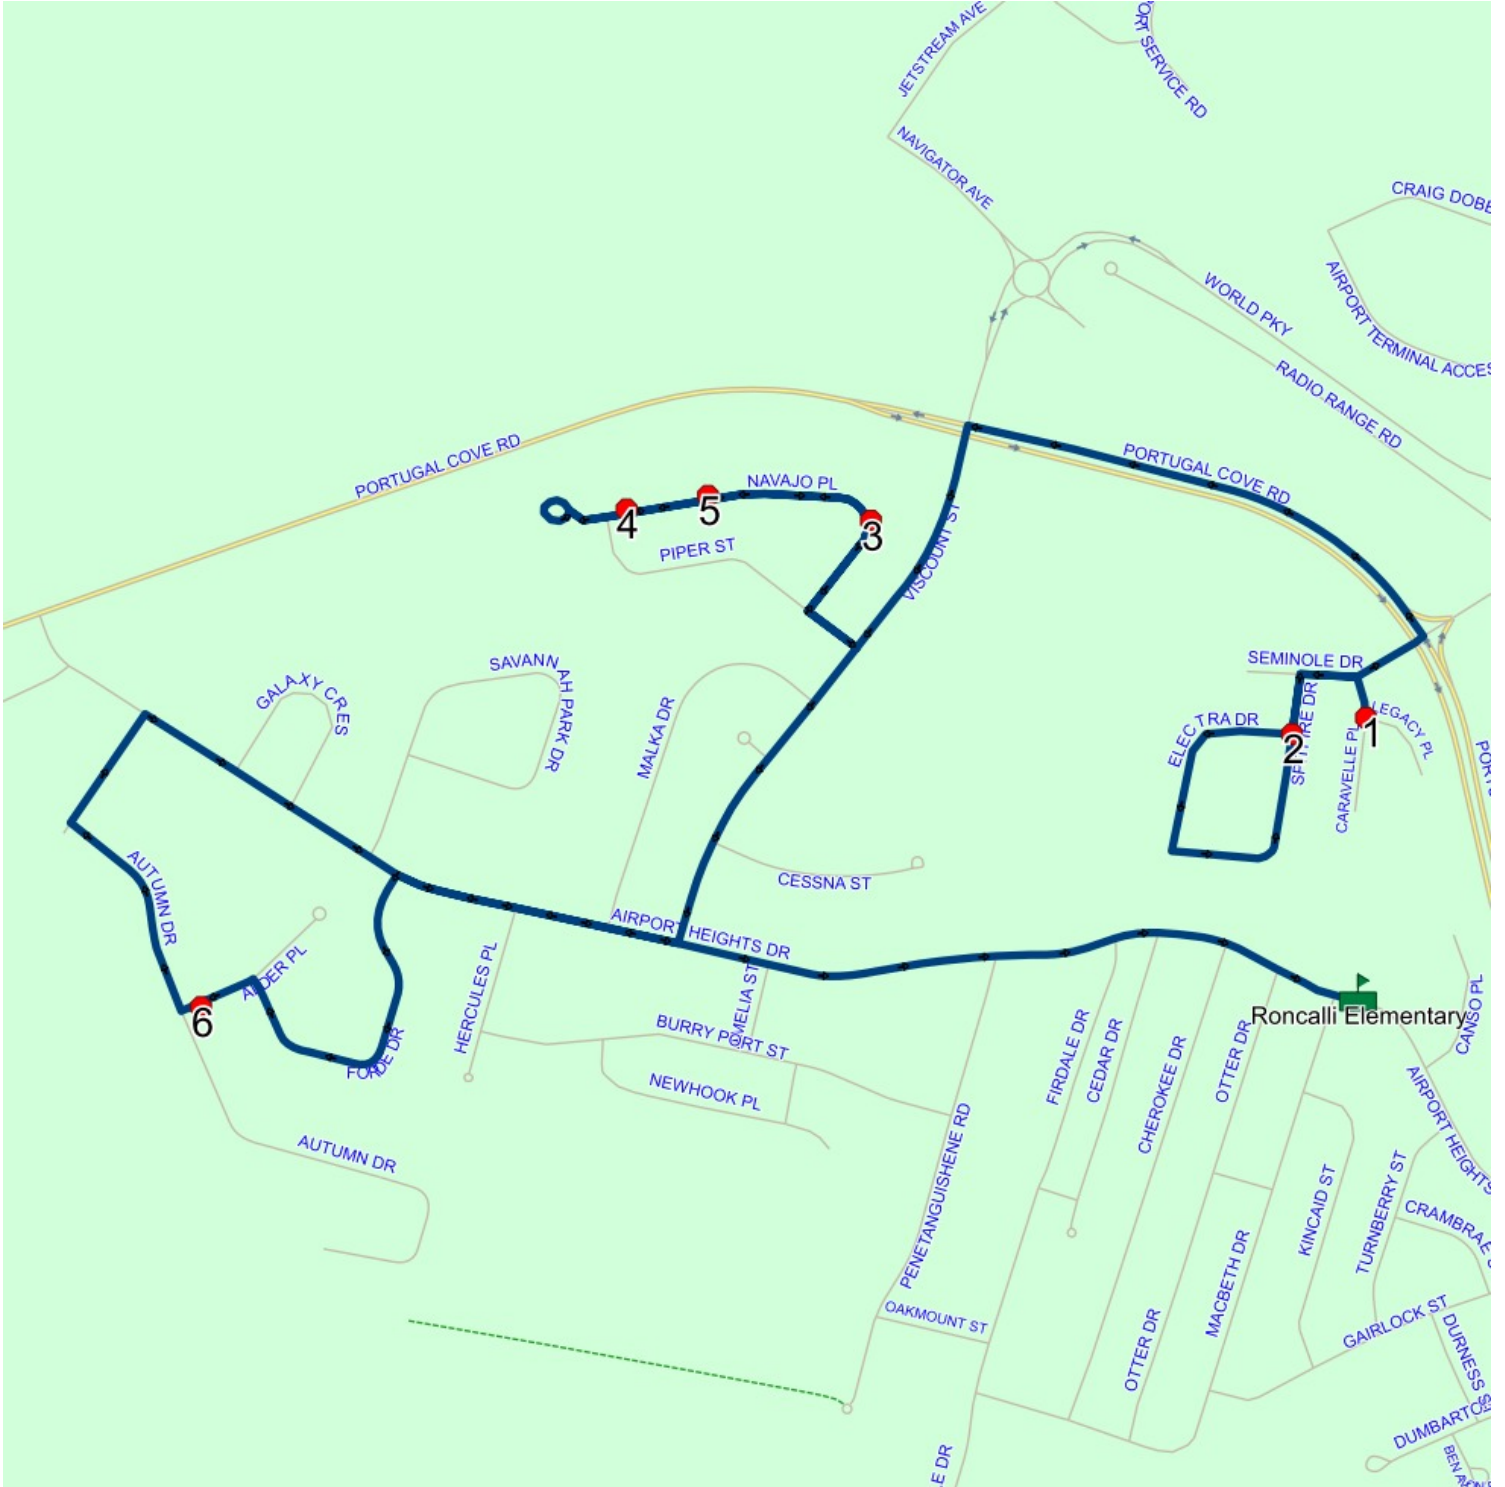

Description:

End Time: 8:32 AM

Schools: Roncalli Elementary

: 2024-06-30

#	Arrival	Departure	Description
1		8:12 AM	Caravelle PI @ Legacy PI
2		8:14 AM	SPITFIRE DR; ST JOHNS & ELECTRA DR; ST JOHNS
3		8:20 AM	COURTESY STOP/FAMILY RESPONSIBILITY ZONE - 20 NAVAJO PL
4	8:20 AM	8:21 AM	#60 Navajo PI
5		8:22 AM	48 NAVAJO PL; ST JOHNS; A1A
6	8:26 AM	8:27 AM	#21 Alder PI
7	8:30 AM	8:32 AM	Roncalli Elementary

Route: 23-028-1 Run: 23-028-1 AM

Route: 23-028-1 Run: 23-028-1 PM

Route: 23-028-1 Operator: Dave Gulliver Cabs Ltd.

Vehicle: 23-028-1

Description:

Schools: Roncalli Elementary (348)

Run: 23-028-1 PM

Stops: 7

Route: 23-028-1 Run: 23-028-1 PM

Route: 23-028-2 Run: 23-028-2 AM

Route: 23-028-2 Operator: Dave Gulliver Cabs Ltd.
 Vehicle: 23-028-2
 Description:
 Schools: Roncalli Elementary (348)

Run: 23-028-2 AM Description:
 Stops: 14 Start Time: 7:59 AM End Time: 8:32 AM
 Schools: Roncalli Elementary
 : 2024-06-30

Route: 23-028-2 Run: 23-028-2 PM