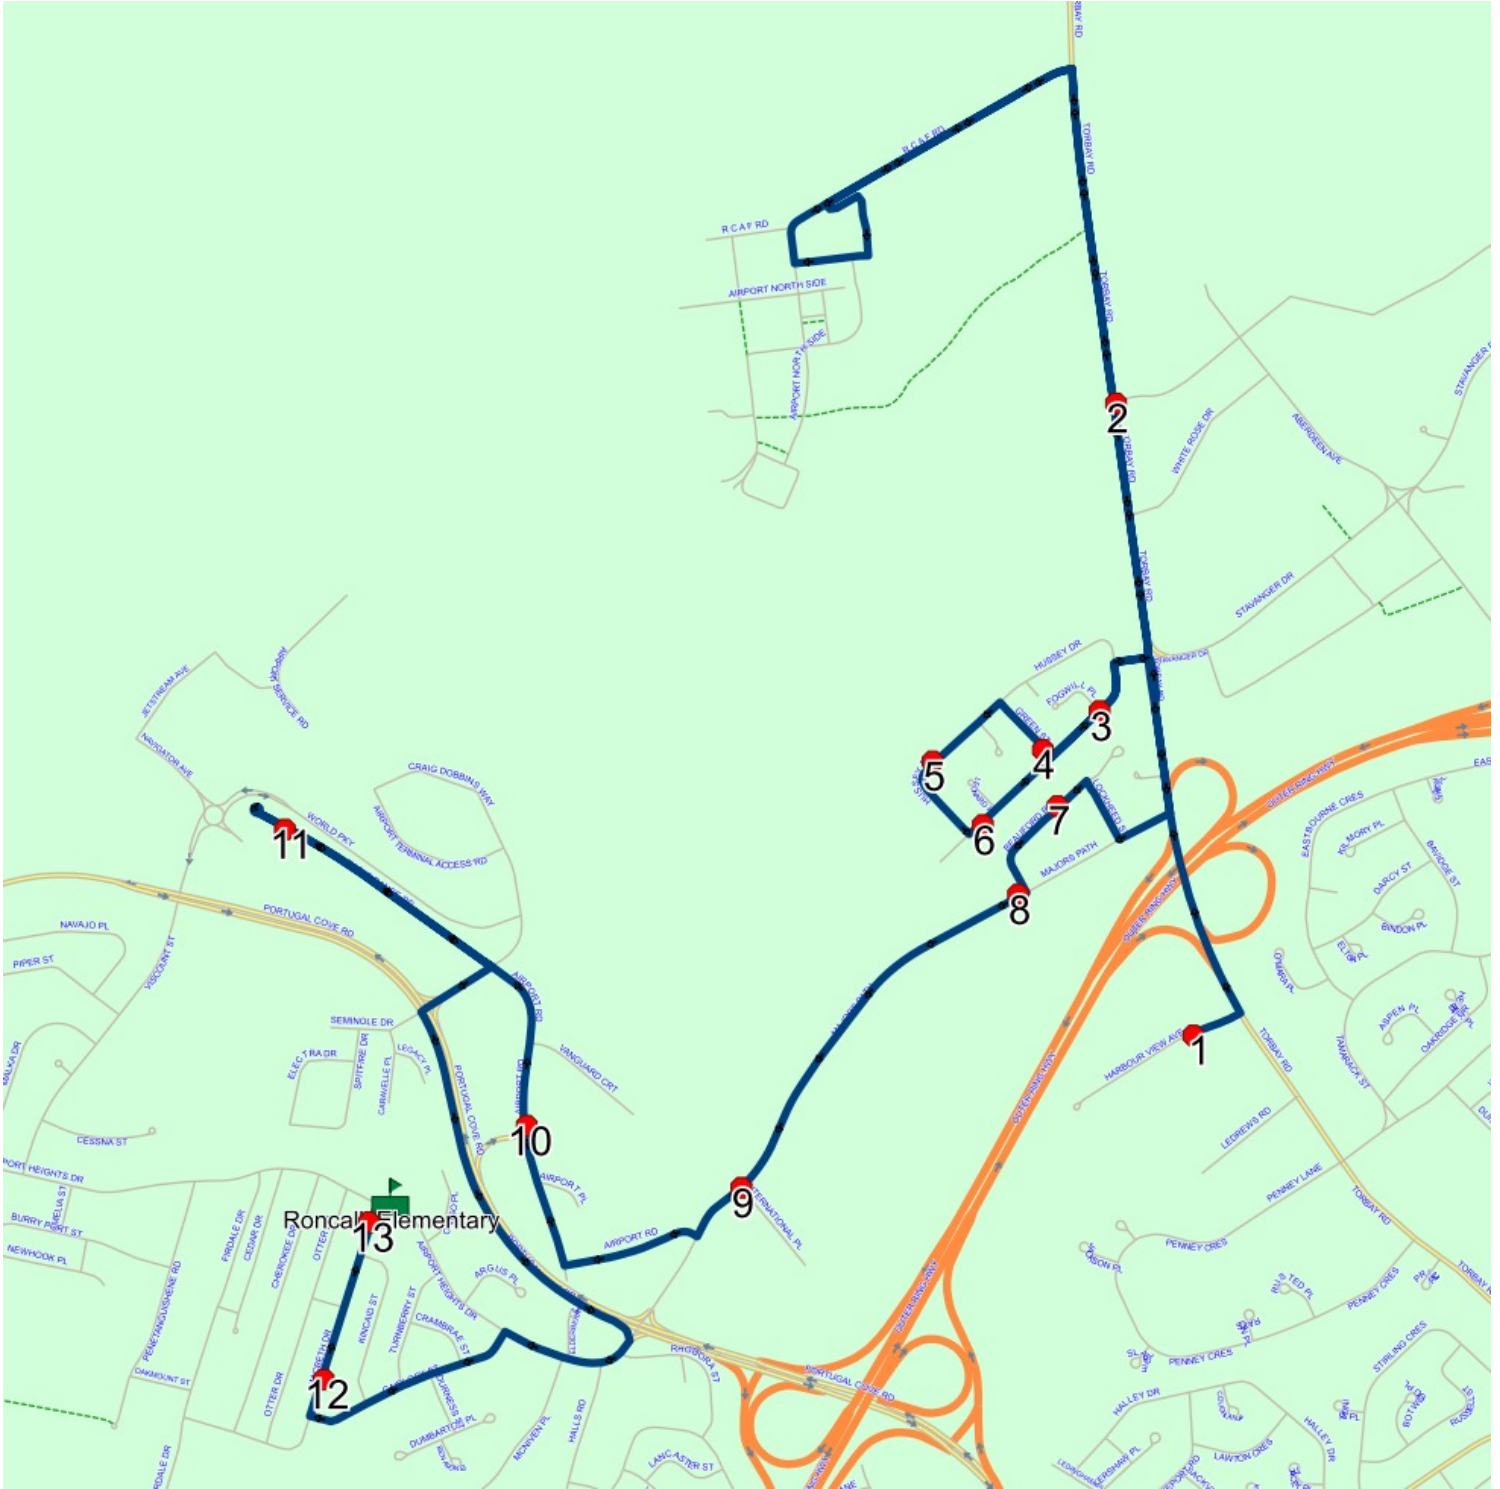

Route: 23-028-1 Run: 23-028-1 PM

Route: 23-028-2 Run: 23-028-2 AM

Route: 23-028-2 Operator: Dave Gulliver Cabs Ltd.
 Vehicle: 23-028-2
 Description:
 Schools: Roncalli Elementary (348)

Run: 23-028-2 AM Description:
 Stops: 14 Start Time: 7:59 AM End Time: 8:32 AM
 Schools: Roncalli Elementary
 : 2024-06-30

#	Arrival	Departure	Description	
1		7:59 AM	#17 Harbour View Ave	
2	8:01 AM	8:02 AM	696 TORBAY RD	
3	8:10 AM	8:11 AM	HUSSEY DR & FOGWILL PL; ST JOHNS	
4	8:11 AM	8:12 AM	Green St (Mailbox)	
5		8:13 AM	90 HUSSEY DR; ST JOHNS; A1A	
6		8:14 AM	136 HUSSEY DR; ST JOHNS; A1A	
7	8:17 AM	8:18 AM	#36 Beauford St	
8		8:19 AM	#58 Majors Path	
9		8:20 AM	MAJORS PATH & INTERNATIONAL PL; ST JOHNS; A1A	: 2024-04-18
10		8:22 AM	COMFORT INN - 106 AIRPORT RD; ST JOHNS; A1A	
11		8:24 AM	103 RADIO RANGE RD	
12		8:29 AM	55 MACBETH DR; ST JOHNS; A1A	: 2025-06-30
13	8:29 AM	8:30 AM	8 MACBETH DR; ST JOHNS; A1A	: 2024-06-30
14	8:30 AM	8:32 AM	Roncalli Elementary	: 2024-06-30

Route: 23-028-2 Run: 23-028-2 AM

Route: 23-028-2 Run: 23-028-2 PM

Route: 23-028-2 Operator: Dave Gulliver Cabs Ltd.

Vehicle: 23-028-2

Description:

Schools: Roncalli Elementary (348)

Run: 23-028-2 PM

Stops: 14

Route: 23-028-2 Run: 23-028-2 PM