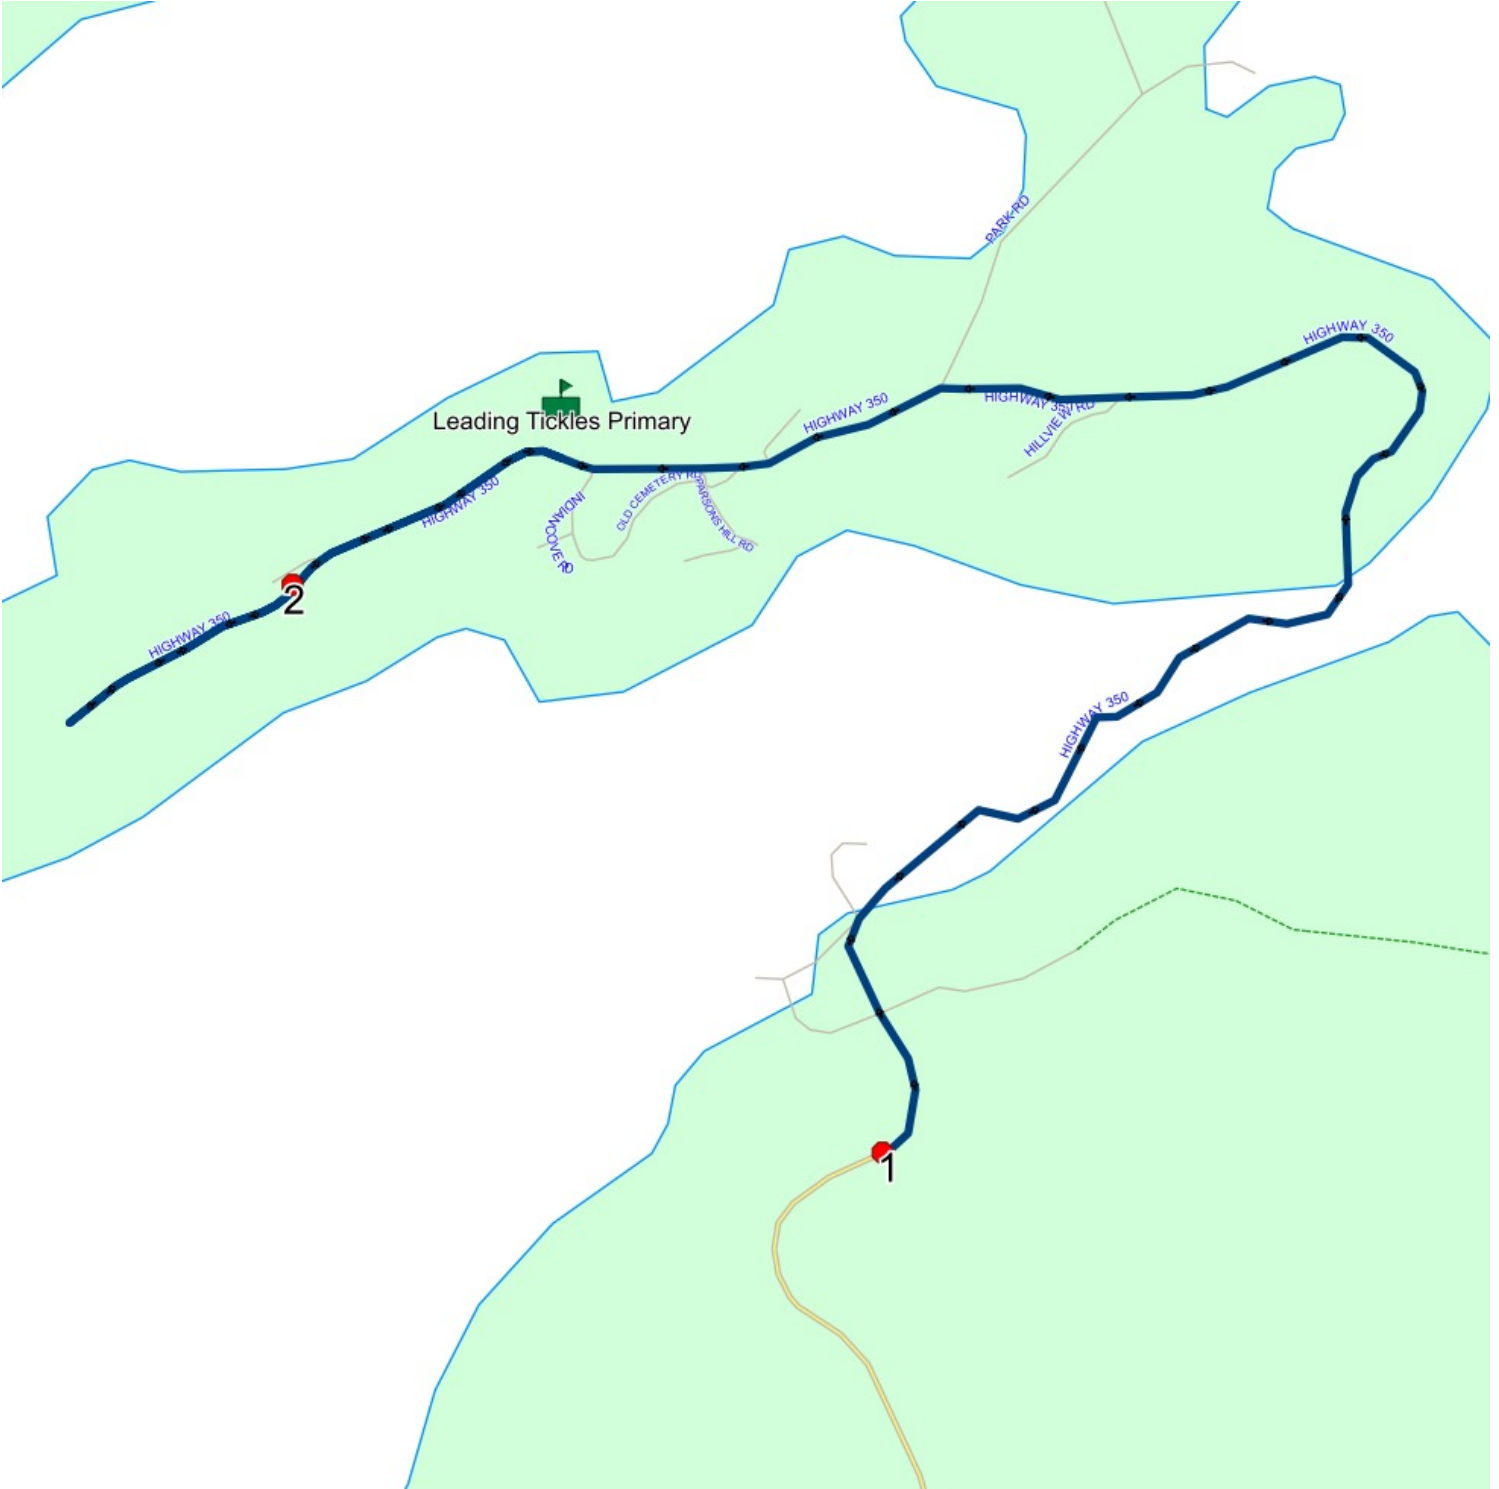

Route: LP 32 Run: LTP 32 AM

Route: LP 32 Operator: Gov (Lewisporte)

Vehicle: 170-09

Description:

Schools: Leading Tickles Primary (155)

Run: LTP 32 AM

Stops: 3

Start Time: 8:37 AM

Description:

End Time: 8:46 AM

Schools: Leading Tickles Primary

#	Arrival	Departure	Description
1		8:37 AM	LEADING TICKLES SOUTH TURNAROUND
2	8:44 AM	8:45 AM	37 HIGHWAY 350; LEADING TICKLES; A0G
3	8:45 AM	8:46 AM	Leading Tickles Primary

Route: LP 32 Run: LTP 32 AM