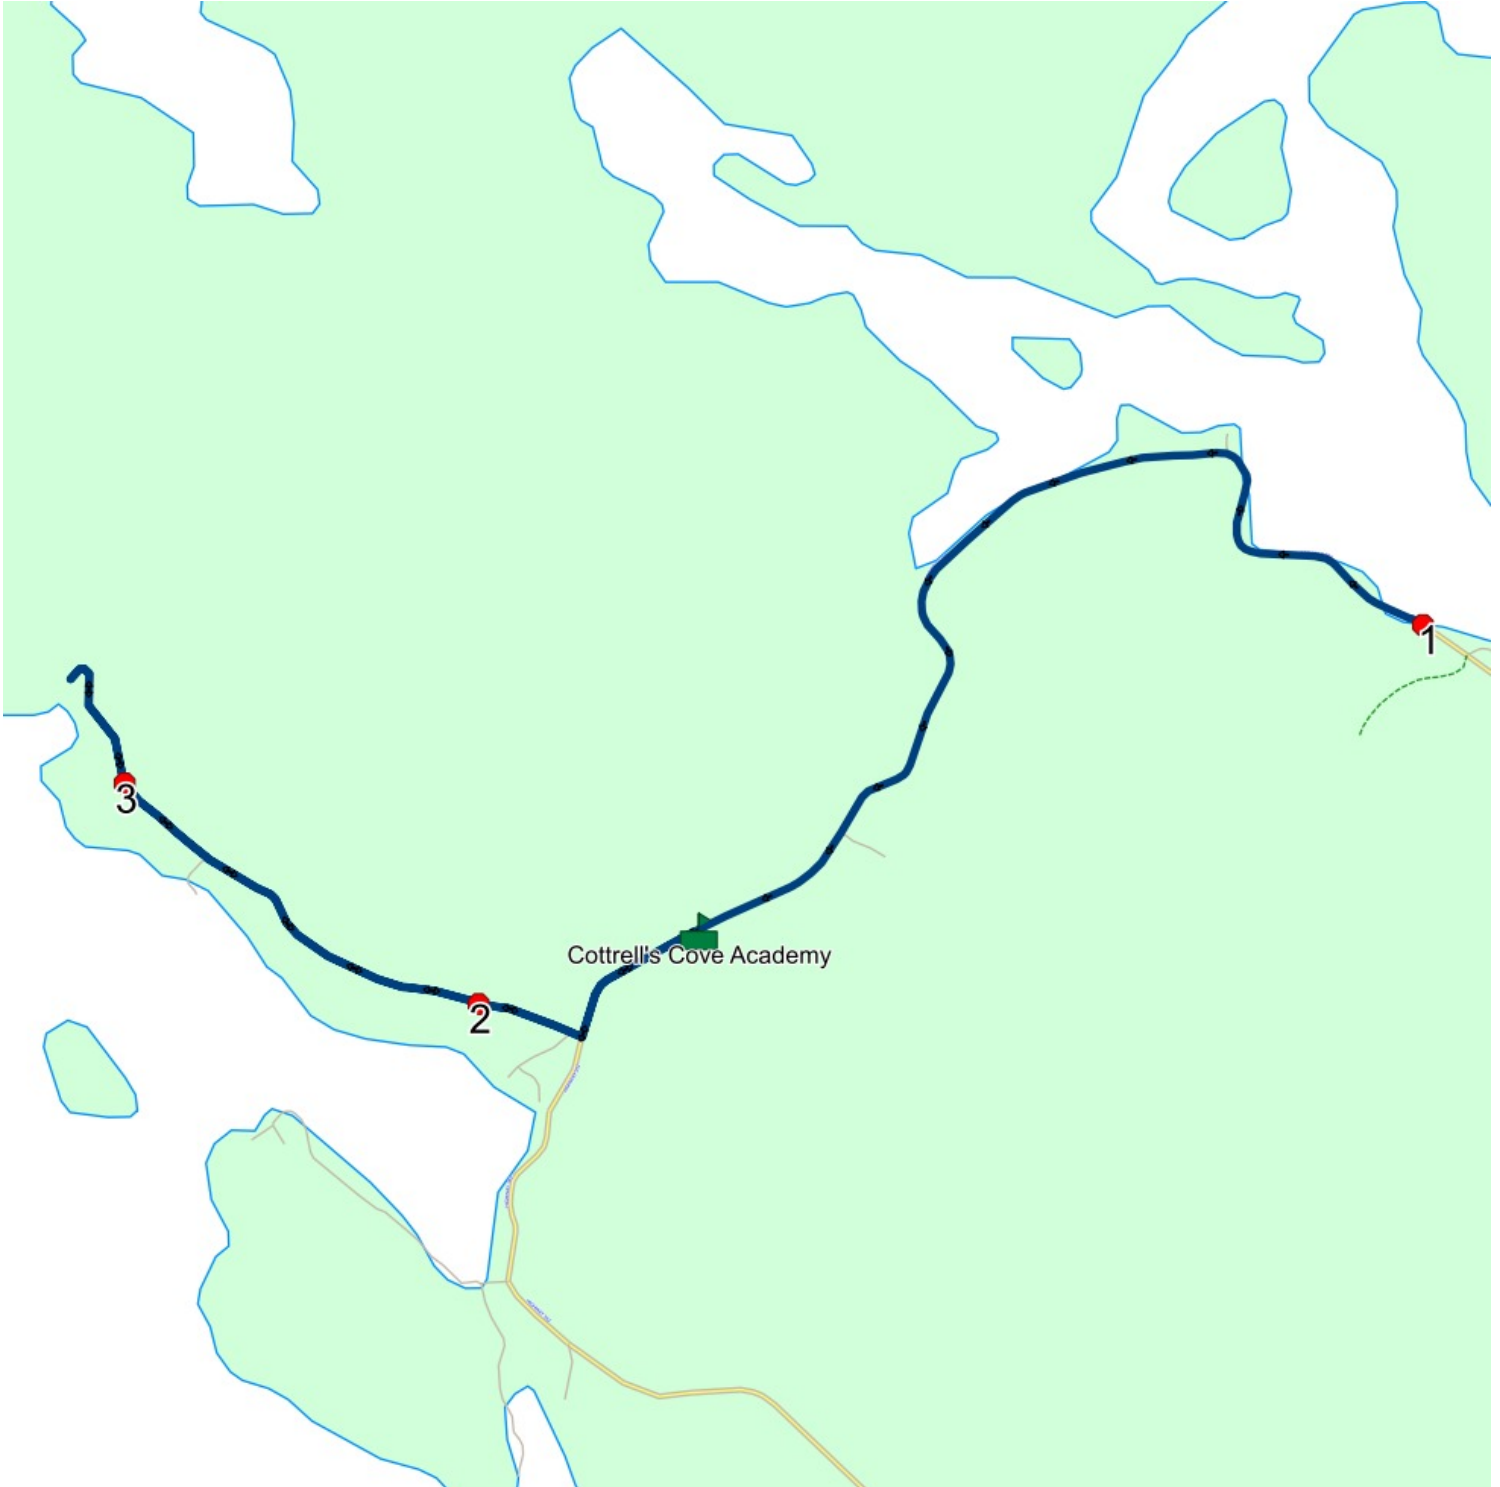

Route: LP 29 Run: CCA 29 AM

Route: LP 29 Operator: Gov (Lewisporte)
 Vehicle: 381-18
 Description:
 Schools: Cottrell's Cove Academy (405)

Run: CCA 29 AM Description:
 Stops: 4 Start Time: 8:13 AM End Time: 8:36 AM
 Schools: Cottrell's Cove Academy

#	Arrival	Departure	Description
1		8:13 AM	Secound Stop Main St.
2		8:20 AM	15 MOORES COVE RD : 2025-06-30
3		8:29 AM	First Stop Moores Cove
4	8:35 AM	8:36 AM	Cottrell's Cove Academy : 2025-06-30

Route: LP 29 Run: CCA 29 AM

Route: LP 29 Run: CCA 29 PM

Route: LP 29 Operator: Gov (Lewisporte)
 Vehicle: 381-18
 Description:
 Schools: Cottrell's Cove Academy (405)

Run: CCA 29 PM Description:
 Stops: 4 Start Time: 2:55 PM End Time: 3:33 PM
 Schools: Cottrell's Cove Academy

Route: LP 29 Run: CCA 29 PM