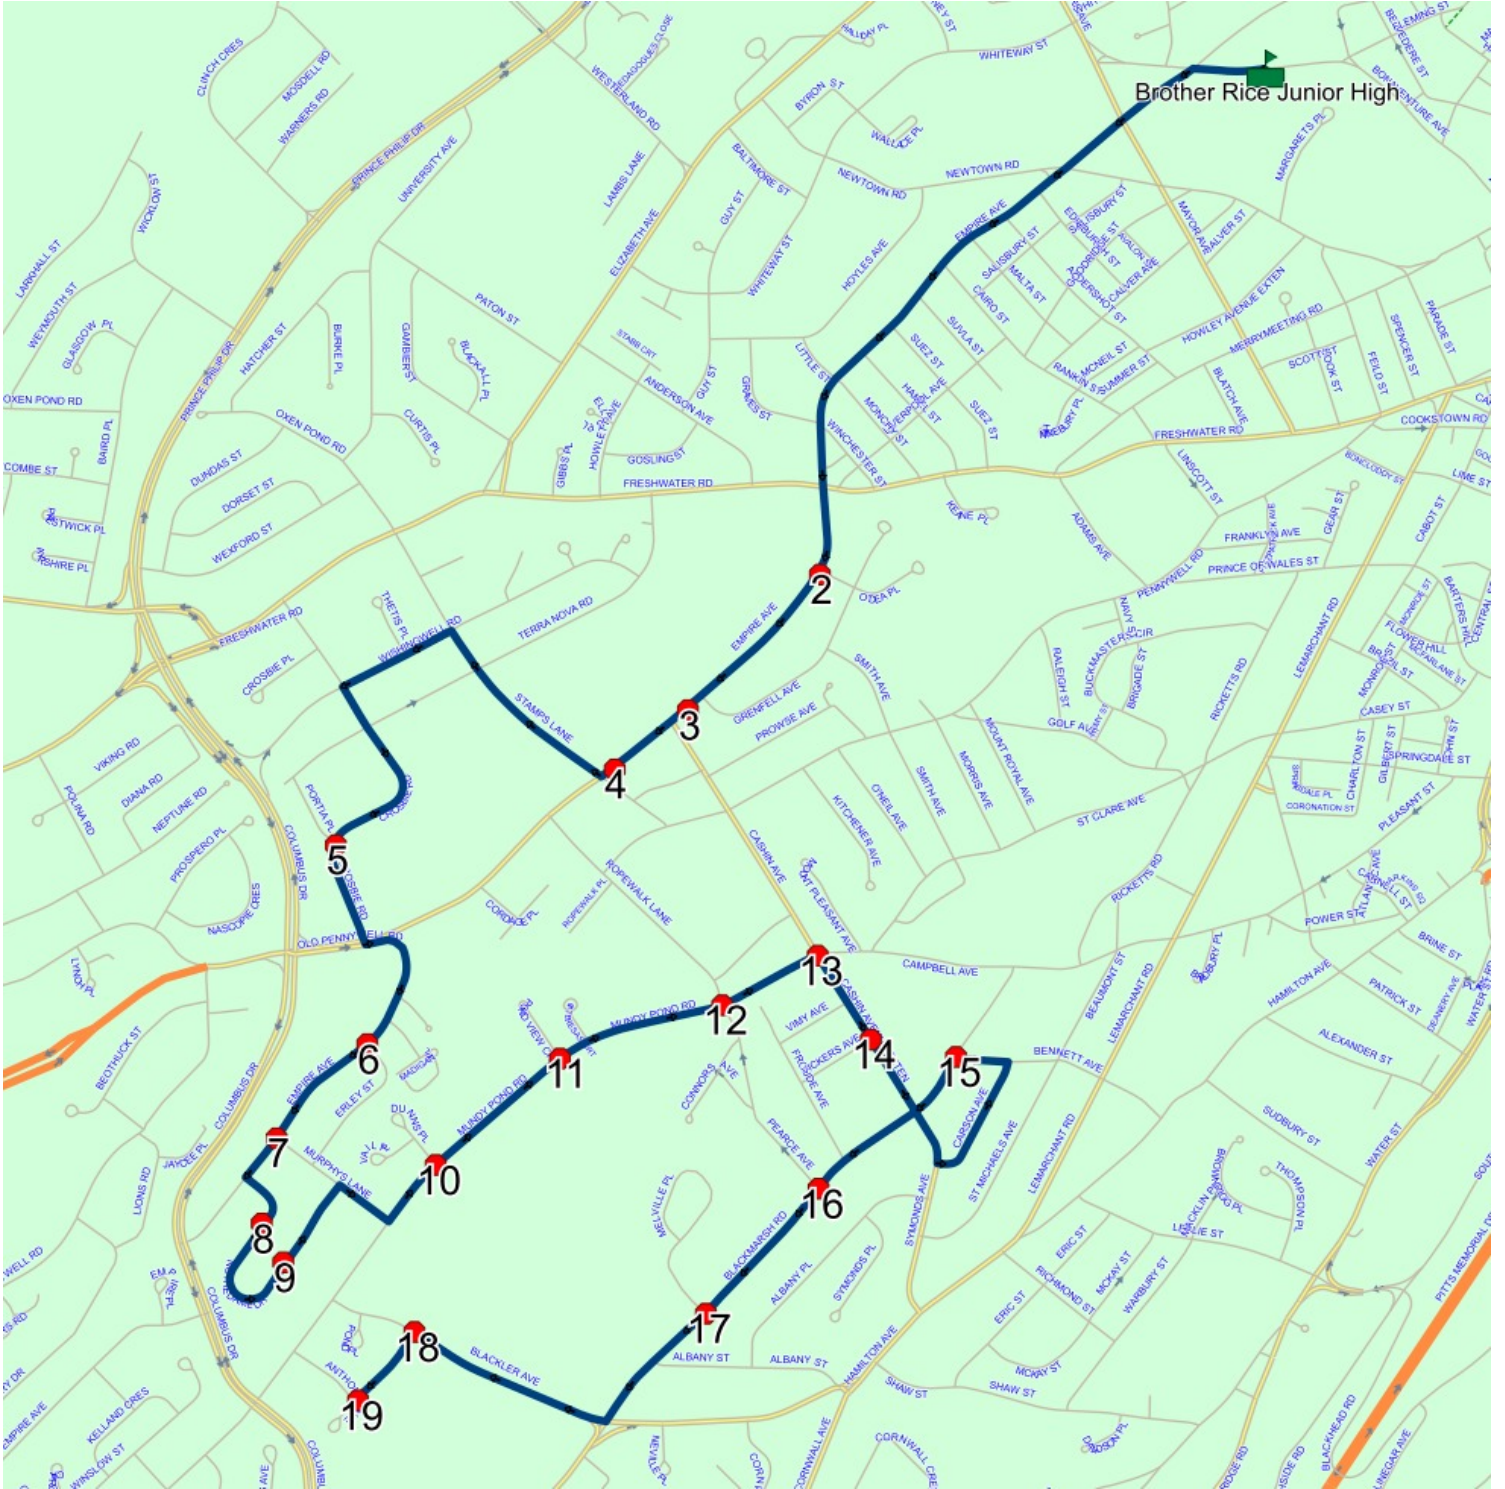

Start Time: 7:42 AM

Description:

End Time: 8:08 AM

Schools: Brother Rice Junior High

: 2025-06-30

#	Arrival	Departure	Description
1	7:42 AM	7:43 AM	BLACKMARSH RD & MERCERS LANE; ST JOHNS
2		7:44 AM	405 HAMILTON AVE
3		7:45 AM	Hamilton Ave @ Cornwall Hts
4		7:46 AM	ALBANY ST & ALBANY PL; ST JOHNS
5		7:47 AM	Albany PI @ Symonds PI
6		7:49 AM	335 HAMILTON AVE
7	7:50 AM	7:51 AM	RICHMOND ST & MCKAY ST
8		7:52 AM	LESLIE ST & MACKLIN PL
9		7:54 AM	Hamilton Ave @ Bennett Ave
10		7:55 AM	HAMILTON AVE & ALEXANDER ST; ST JOHNS
11	7:55 AM	7:56 AM	Hamilton Ave @ Patrick St
12		7:57 AM	PATRICK ST & PLEASANT ST
13		7:59 AM	Casey St @ Monroe St
14	7:59 AM	8:00 AM	Casey St @ Gilbert St
15		8:01 AM	COURTESY STOP/FAMILY RESPONSIBILITY ZONE - 28 LEMARCHANT RD
16	8:05 AM	8:08 AM	Brother Rice Junior High Driveway

Start Time: 2:08 PM

Description:

End Time: 2:50 PM

Schools: Brother Rice Junior High

: 2025-06-30

#	Arrival	Departure	Description	
1	2:08 PM	2:23 PM	Brother Rice Junior High Driveway	: 2025-06-30
2	2:25 PM	2:26 PM	263 EMPIRE AVE; ST JOHNS; A1C	
3	2:27 PM		317 EMPIRE AVE; ST JOHNS; A1C	
4	2:27 PM		335 EMPIRE AVE	
5	2:30 PM	2:31 PM	30 CROSBIE RD	
6	2:32 PM	2:33 PM	EMPIRE AVE & ERLEY ST	
7	2:33 PM		MURPHYS LANE & EMPIRE AVE	
8	2:34 PM	2:35 PM	75 NOTRE DAME DR	
9	2:35 PM	2:36 PM	30 NOTRE DAME DR	
10	2:37 PM		MUNDY POND RD & DUNNS PL	
11	2:38 PM		MUNDY POND RD & POND VIEW CRT	
12	2:39 PM		MUNDY POND RD & PEARCE AVE	
13	2:40 PM		CASHIN AVE & CAMPBELL AVE	
14	2:41 PM	2:42 PM	CASHIN AVENUE EXTEN & VICKERS AVE	
15	2:44 PM		BLACKMARSH RD & BENNETT AVE	
16	2:45 PM	2:46 PM	BLACKMARSH RD & PEARCE AVE	
17	2:46 PM	2:47 PM	BLACKMARSH RD & MELVILLE PL; ST JOHNS	
18	2:48 PM		BLACKLER AVE & ANTHONY AVENUE	
19	2:49 PM	2:50 PM	27 ANTHONY AVENUE	

Route: 17-129-4 Run: 17-129-4 PM