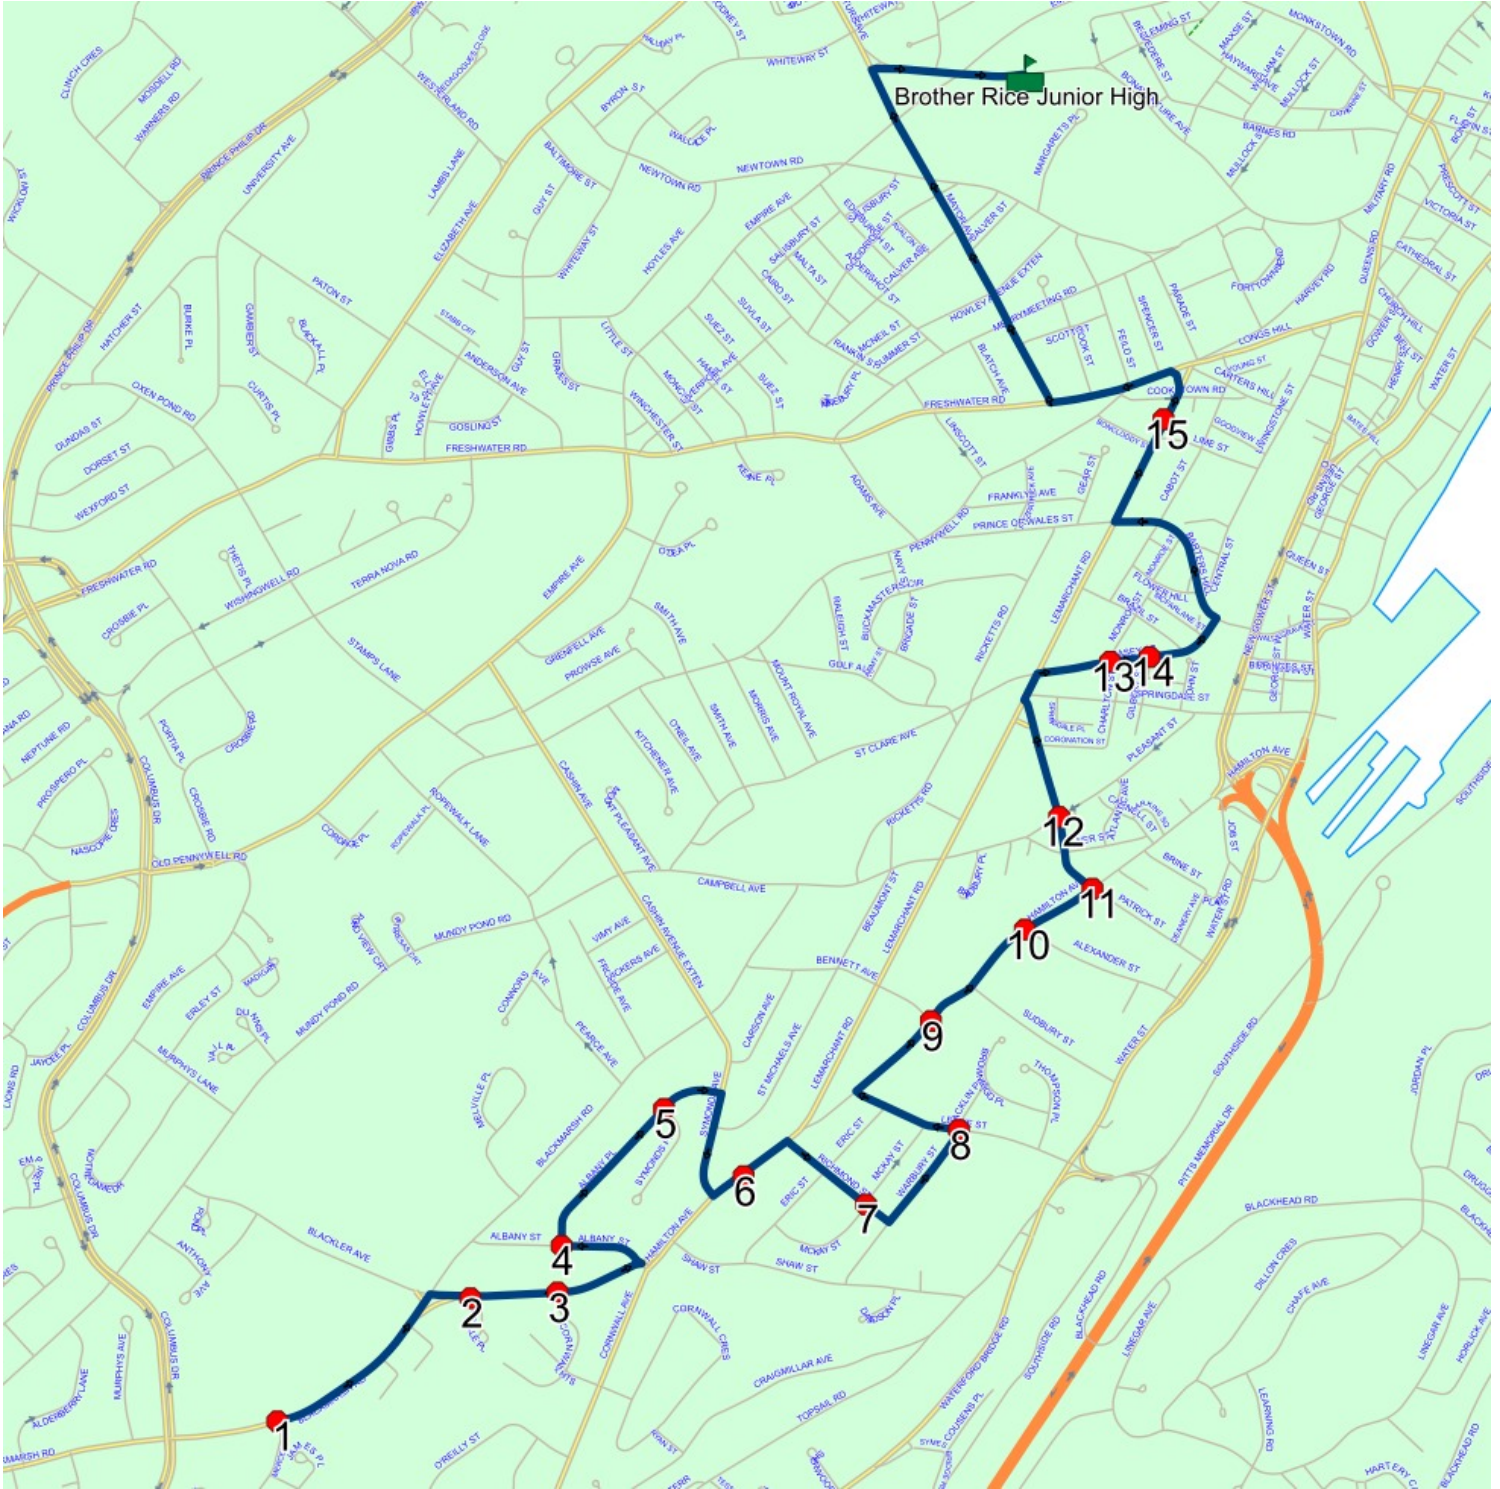

Start Time: 7:42 AM

Description:

End Time: 8:08 AM

Schools: Brother Rice Junior High

: 2025-06-30

#	Arrival	Departure	Description
1	7:42 AM	7:43 AM	BLACKMARSH RD & MERCERS LANE; ST JOHNS
2		7:44 AM	405 HAMILTON AVE
3		7:45 AM	Hamilton Ave @ Cornwall Hts
4		7:46 AM	ALBANY ST & ALBANY PL; ST JOHNS
5		7:47 AM	Albany PI @ Symonds PI
6		7:49 AM	335 HAMILTON AVE
7	7:50 AM	7:51 AM	RICHMOND ST & MCKAY ST
8		7:52 AM	LESLIE ST & MACKLIN PL
9		7:54 AM	Hamilton Ave @ Bennett Ave
10		7:55 AM	HAMILTON AVE & ALEXANDER ST; ST JOHNS
11	7:55 AM	7:56 AM	Hamilton Ave @ Patrick St
12		7:57 AM	PATRICK ST & PLEASANT ST
13		7:59 AM	Casey St @ Monroe St
14	7:59 AM	8:00 AM	Casey St @ Gilbert St
15		8:01 AM	COURTESY STOP/FAMILY RESPONSIBILITY ZONE - 28 LEMARCHANT RD
16	8:05 AM	8:08 AM	Brother Rice Junior High Driveway

Route: 17-129-3 Run: 17-129-3A AM

Route: 17-129-4 Run: 17-129-4 AM