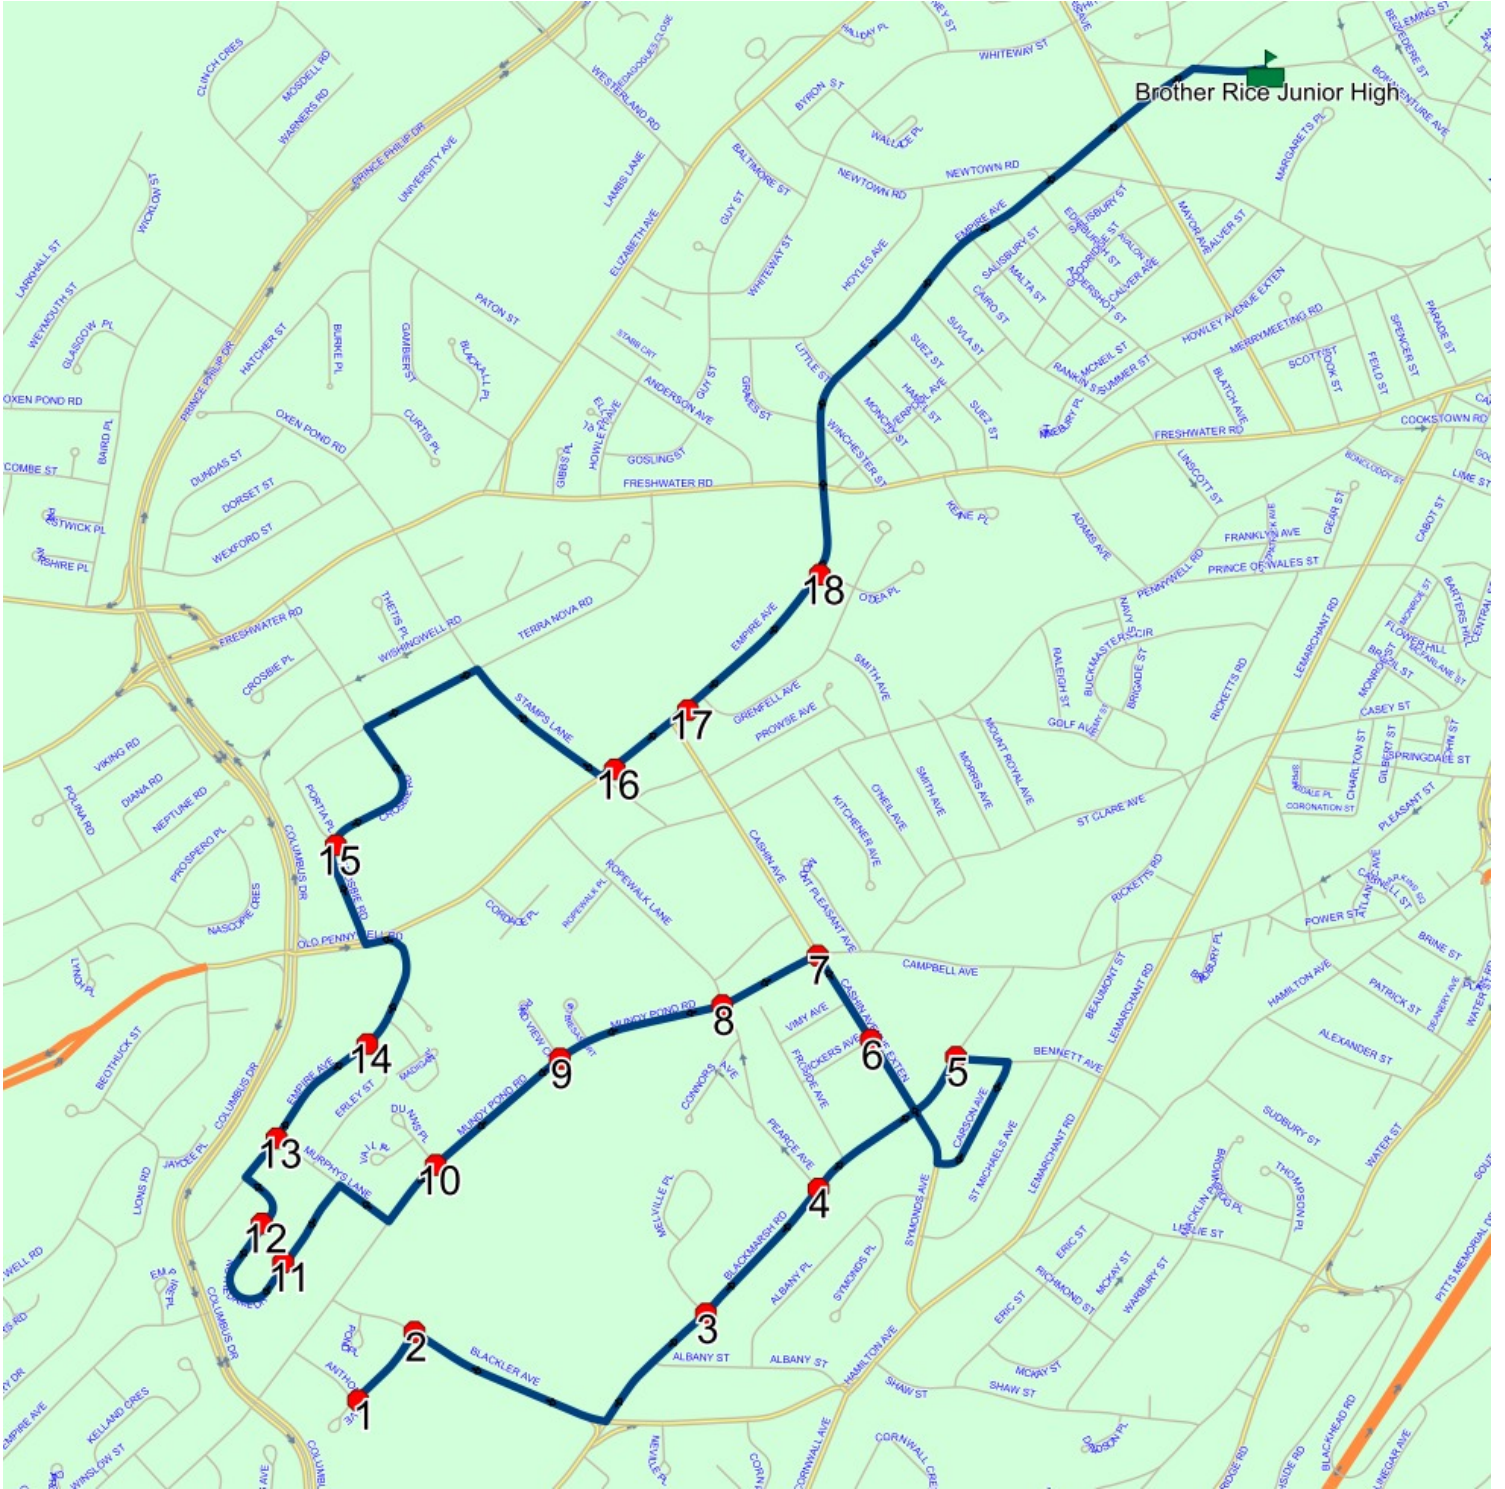

## Route: 17-129-4 Run: 17-129-4 AM

Route: 17-129-4 Operator: Executive Taxi Ltd.  
 Vehicle: 17-129-4  
 Description:  
 Schools: Brother Rice Junior High (330)

Run: 17-129-4 AM Description:  
 Stops: 19 Start Time: 7:42 AM End Time: 8:07 AM  
 Schools: Brother Rice Junior High  
 : 2025-06-30

#	Arrival	Departure	Description
1		7:42 AM	27 ANTHONY AVENUE
2		7:43 AM	BLACKLER AVE & ANTHONY AVENUE
3		7:45 AM	BLACKMARSH RD & MELVILLE PL; ST JOHNS
4		7:46 AM	BLACKMARSH RD & PEARCE AVE
5		7:47 AM	BLACKMARSH RD & BENNETT AVE
6		7:49 AM	CASHIN AVENUE EXTEN & VICKERS AVE
7		7:50 AM	CASHIN AVE & CAMPBELL AVE
8		7:51 AM	MUNDY POND RD & PEARCE AVE
9		7:52 AM	MUNDY POND RD & POND VIEW CRT
10		7:53 AM	MUNDY POND RD & DUNNS PL
11	7:54 AM	7:55 AM	30 NOTRE DAME DR
12		7:55 AM	75 NOTRE DAME DR
13		7:56 AM	MURPHYS LANE & EMPIRE AVE
14		7:57 AM	EMPIRE AVE & ERLEY ST
15	7:58 AM	7:59 AM	30 CROSBIE RD
16		8:01 AM	335 EMPIRE AVE
17	8:01 AM	8:02 AM	317 EMPIRE AVE; ST JOHNS; A1C
18	8:02 AM	8:03 AM	263 EMPIRE AVE; ST JOHNS; A1C
19	8:05 AM	8:07 AM	Brother Rice Junior High Driveway : 2025-06-30

Route: 17-129-4 Run: 17-129-4 AM