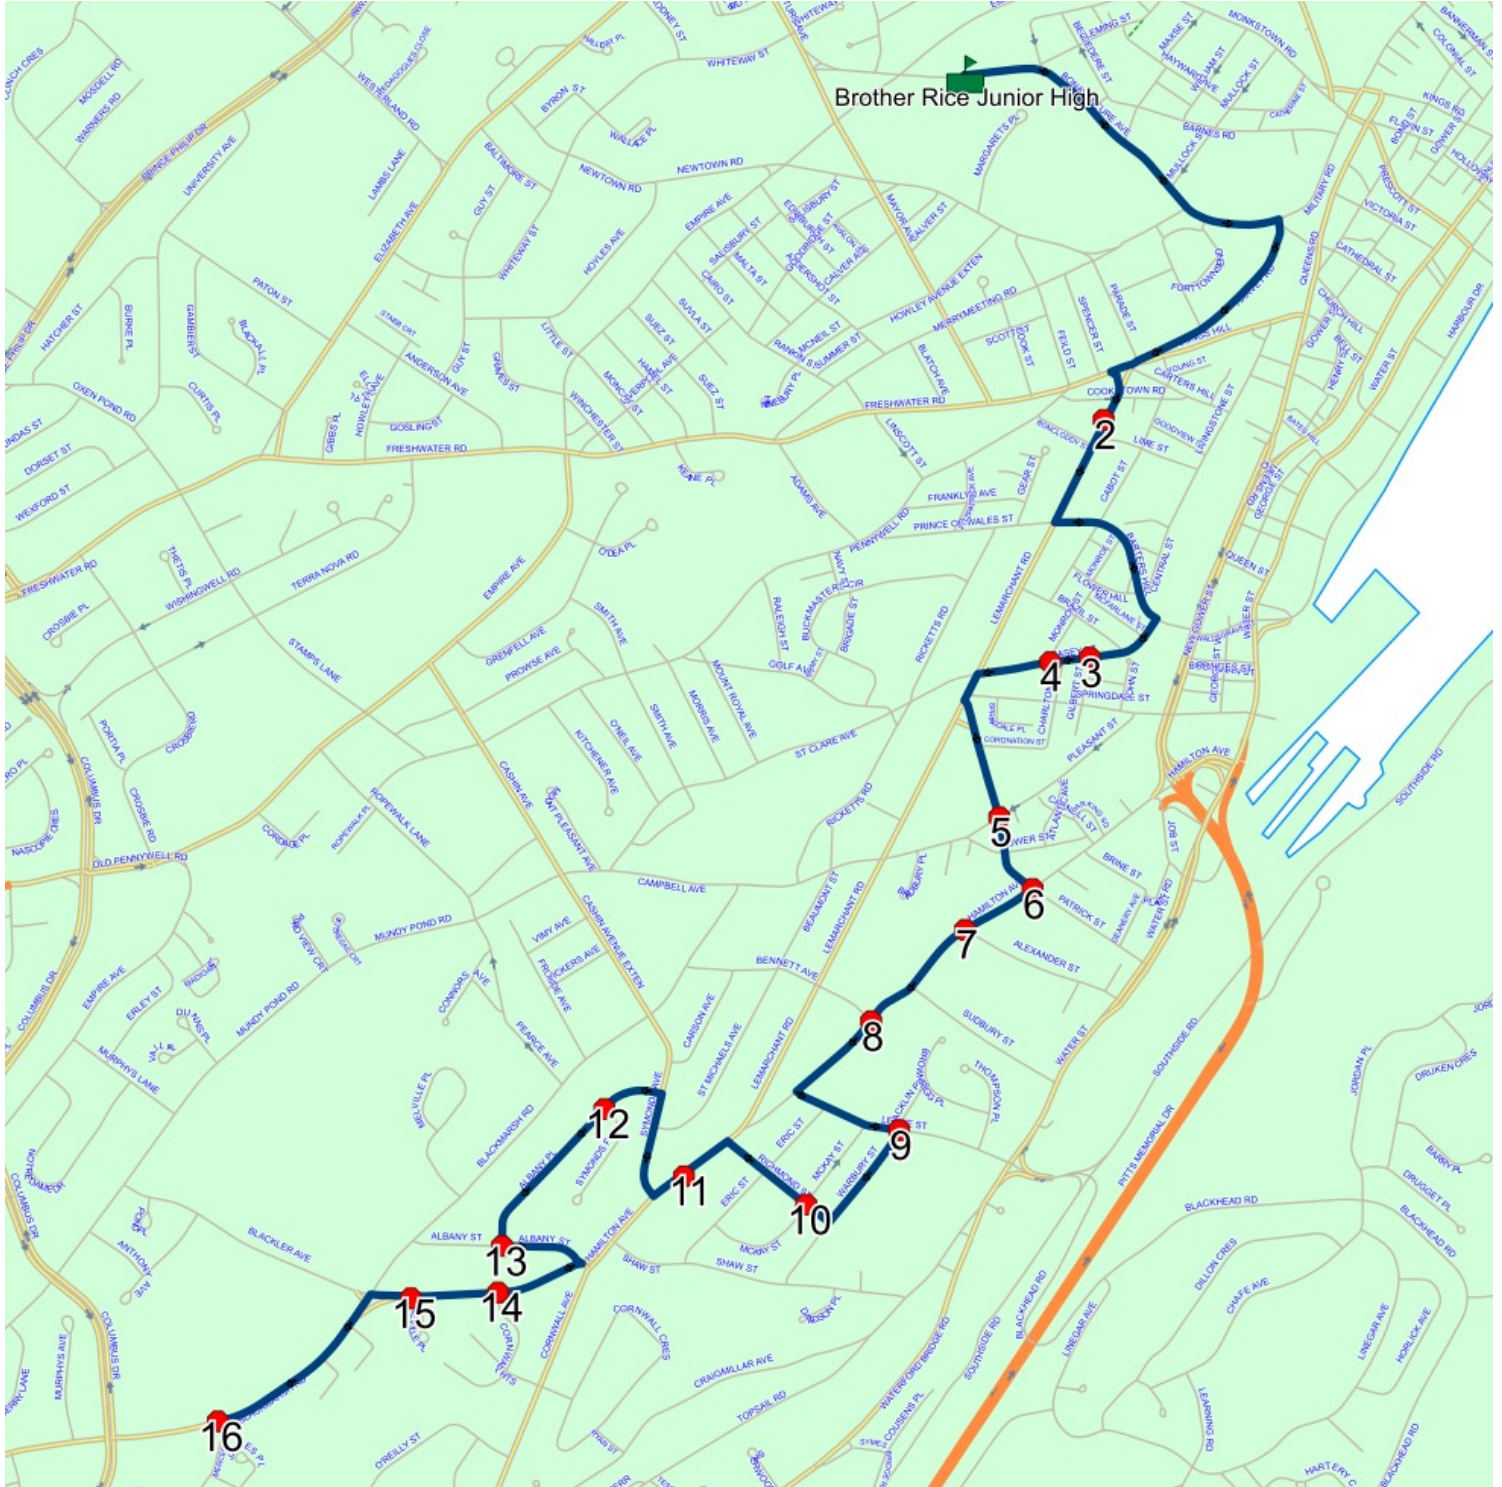

Route: 17-129-3 Run: 17-129-3A AM

Start Time: 2:08 PM

Description:

End Time: 2:47 PM

Schools: Brother Rice Junior High

: 2025-06-30

#	Arrival	Departure	Description
1	2:08 PM	2:23 PM	Brother Rice Junior High Driveway
2	2:26 PM		COURTESY STOP/FAMILY RESPONSIBILITY ZONE - 28 LEMARCHANT RD
3	2:28 PM	2:29 PM	Casey St @ Gilbert St
4	2:29 PM		Casey St @ Monroe St
5	2:31 PM	2:32 PM	PATRICK ST & PLEASANT ST
6	2:32 PM	2:33 PM	Hamilton Ave @ Patrick St
7	2:33 PM	2:34 PM	HAMILTON AVE & ALEXANDER ST; ST JOHNS
8	2:34 PM	2:35 PM	Hamilton Ave @ Bennett Ave
9	2:36 PM		LESLIE ST & MACKLIN PL
10	2:37 PM	2:38 PM	RICHMOND ST & MCKAY ST
11	2:39 PM	2:40 PM	335 HAMILTON AVE
12	2:41 PM	2:42 PM	Albany PI @ Symonds PI
13	2:42 PM	2:43 PM	ALBANY ST & ALBANY PL; ST JOHNS
14	2:44 PM	2:45 PM	Hamilton Ave @ Cornwall Hts
15	2:45 PM	2:46 PM	405 HAMILTON AVE
16	2:47 PM		BLACKMARSH RD & MERCERS LANE; ST JOHNS

Route: 17-129-3 Run: 17-129-3A PM

Route: 17-129-4 Run: 17-129-4 AM