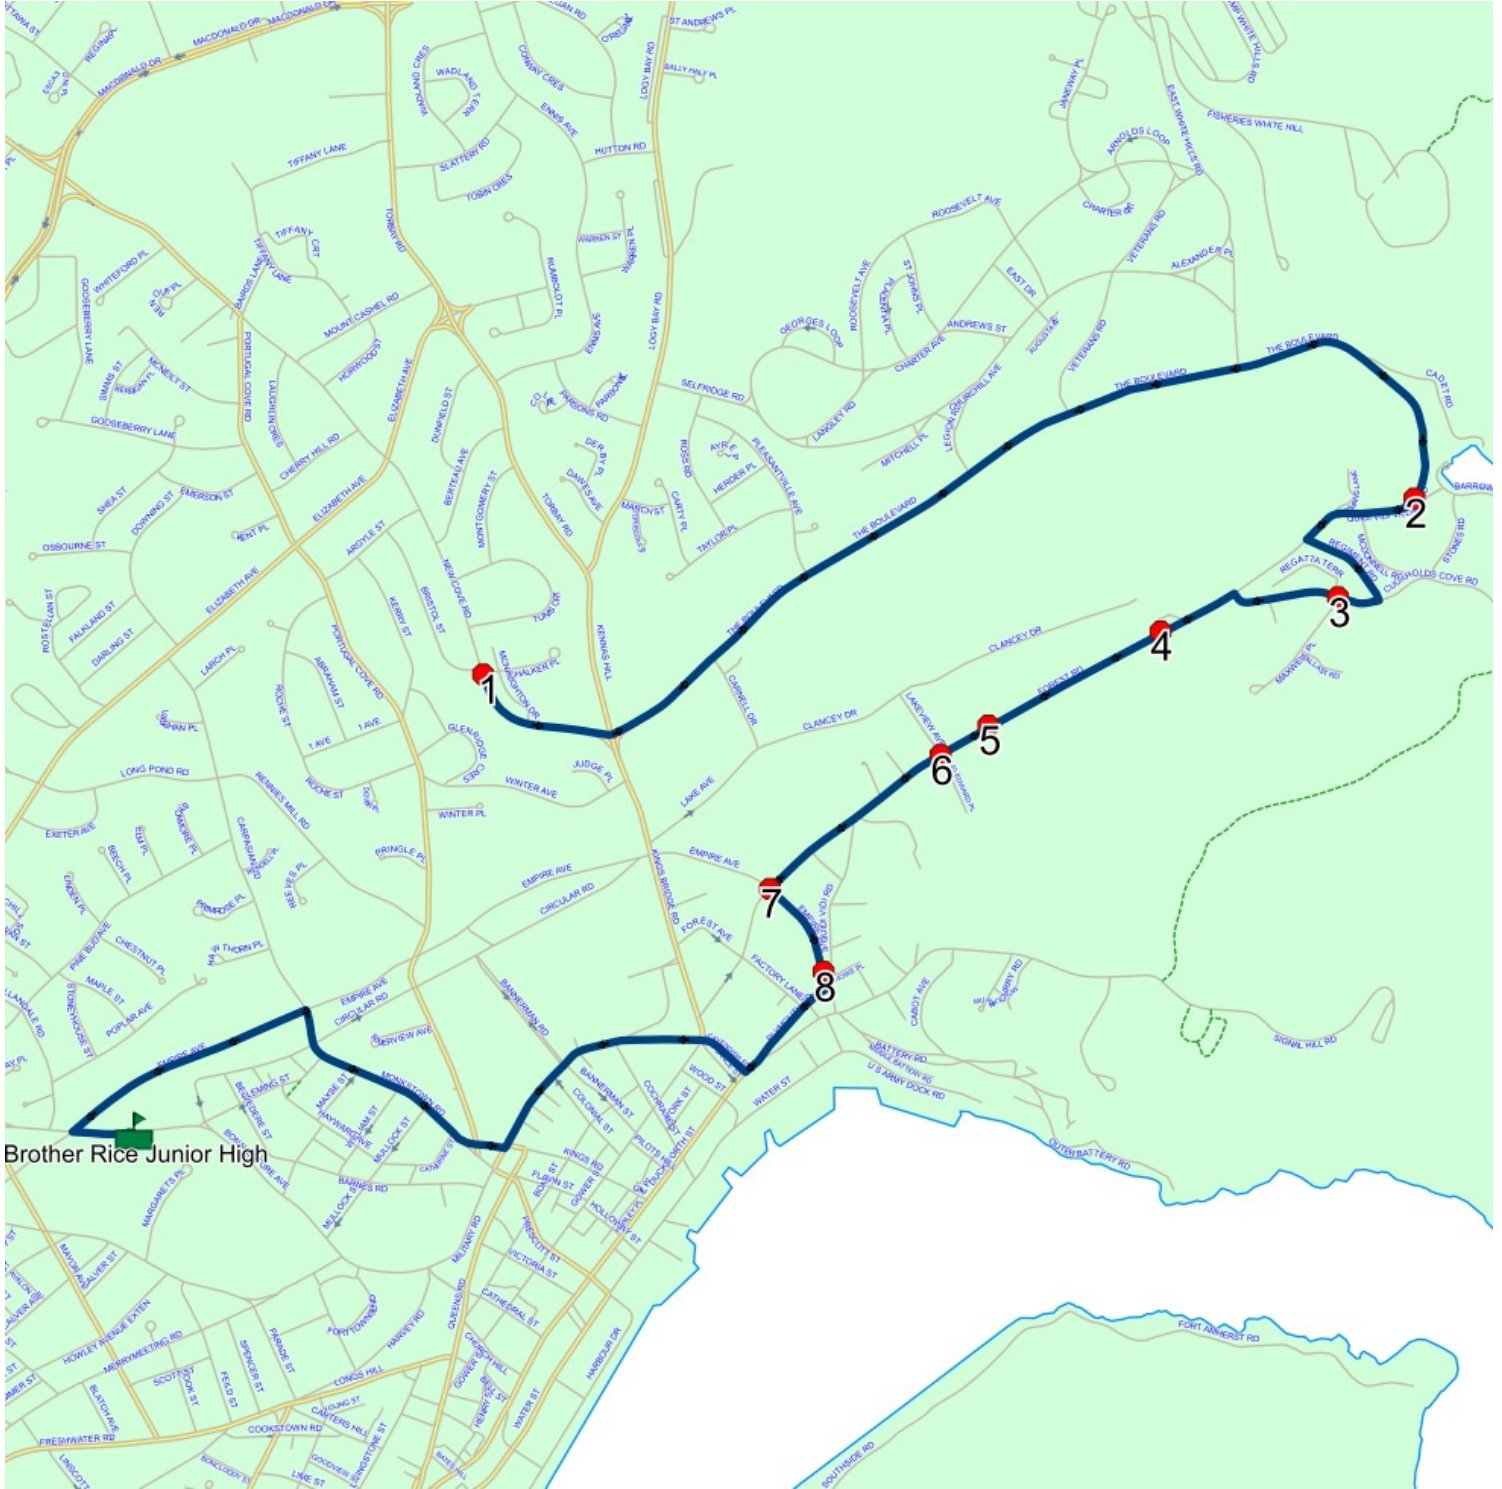

Start Time: 7:45 AM

Description:

End Time: 8:06 AM

Schools: Brother Rice Junior High

: 2025-06-30

#	Arrival	Departure	Description
1	7:45 AM	7:46 AM	NEW COVE RD & CHALKER PL
2		7:51 AM	INN OF OLDE - QUIDI VIDI VILLAGE RD; ST JOHNS; A1A
3		7:53 AM	CUCKHOLDS COVE RD & MAXWELL PL
4		7:55 AM	187 FOREST RD; ST JOHNS; A1A
5		7:56 AM	127 FOREST RD; ST JOHNS; A1A
6	7:56 AM	7:57 AM	Forest Road @ Lakeview Avenue
7		7:58 AM	Forest Rd @ Empire Ave
8	7:59 AM	8:00 AM	EMPIRE AVE MAILBOXES NEAR PLYMOUTH RD
9	8:05 AM	8:06 AM	Brother Rice Junior High Driveway

Route: 17-129-1 Run: 17-129-1A AM

Brother Rice Junior High