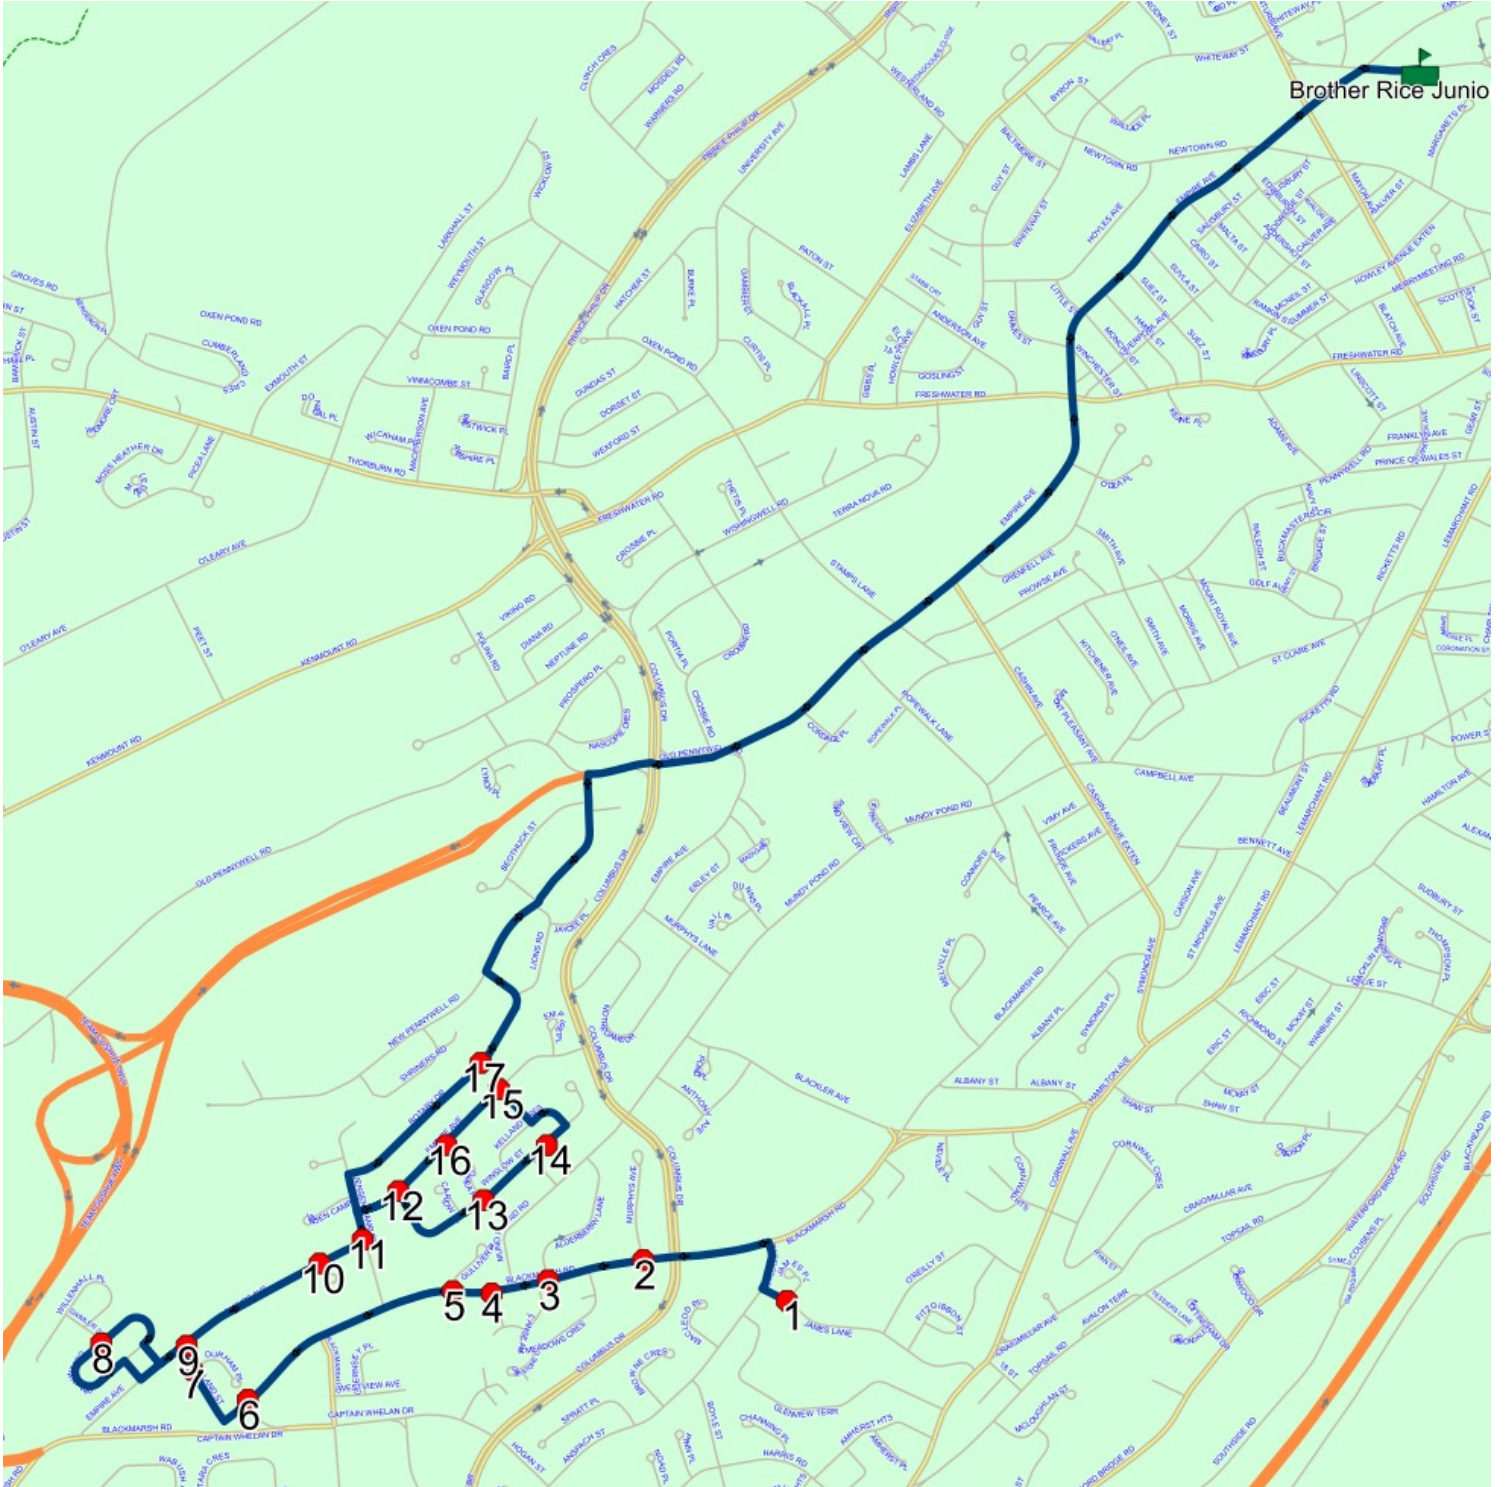

Start Time: 7:42 AM

Description:

End Time: 8:08 AM

Schools: Brother Rice Junior High

: 2025-06-30

#	Arrival	Departure	Description
1	7:42 AM	7:43 AM	BLACKMARSH RD & MERCERS LANE; ST JOHNS
2		7:44 AM	405 HAMILTON AVE
3		7:45 AM	Hamilton Ave @ Cornwall Hts
4		7:46 AM	ALBANY ST & ALBANY PL; ST JOHNS
5		7:47 AM	Albany PI @ Symonds PI
6		7:49 AM	335 HAMILTON AVE
7	7:50 AM	7:51 AM	RICHMOND ST & MCKAY ST
8		7:52 AM	LESLIE ST & MACKLIN PL
9		7:54 AM	Hamilton Ave @ Bennett Ave
10		7:55 AM	HAMILTON AVE & ALEXANDER ST; ST JOHNS
11	7:55 AM	7:56 AM	Hamilton Ave @ Patrick St
12		7:57 AM	PATRICK ST & PLEASANT ST
13		7:59 AM	Casey St @ Monroe St
14	7:59 AM	8:00 AM	Casey St @ Gilbert St
15		8:01 AM	COURTESY STOP/FAMILY RESPONSIBILITY ZONE - 28 LEMARCHANT RD
16	8:05 AM	8:08 AM	Brother Rice Junior High Driveway

Start Time: 7:37 AM

Description:

End Time: 8:07 AM

Schools: Brother Rice Junior High

: 2025-06-30

#	Arrival	Departure	Description
1	7:37 AM	7:38 AM	James Lane @ James Pl
2	7:39 AM	7:40 AM	Blackmarsh Road @ Murphys Avenue
3	7:40 AM	7:41 AM	Blackmarsh Rd @ Alderberry Lane
4		7:41 AM	337 BLACKMARSH RD; ST JOHNS; A1E
5		7:42 AM	Blackmarsh Rd @ Gulliver Pl
6	7:43 AM	7:44 AM	#416 Blackmarsh Rd
7		7:44 AM	Welland St @ Durham Pl
8		7:46 AM	Coventry Way @ Daimler St
9		7:48 AM	735 EMPIRE AVE; ST JOHNS; A1E
10		7:49 AM	Empire Ave @ Fitzgerald Pl
11		7:50 AM	#57 Jensen Camp Rd
12		7:51 AM	Empire Ave @ Winslow St
13		7:52 AM	Winslow St @ Caprea Pl : 2024-06-30
14	7:52 AM	7:53 AM	#29 Winslow St
15		7:54 AM	Empire Ave @ Dammerills Lane
16	7:55 AM	7:56 AM	583 EMPIRE AVE
17	7:57 AM	7:58 AM	32 ROTARY DR; ST JOHNS; A1E
18	8:05 AM	8:07 AM	Brother Rice Junior High Driveway : 2024-06-30

Route: 17-129-5 Run: 17-129-5A AM