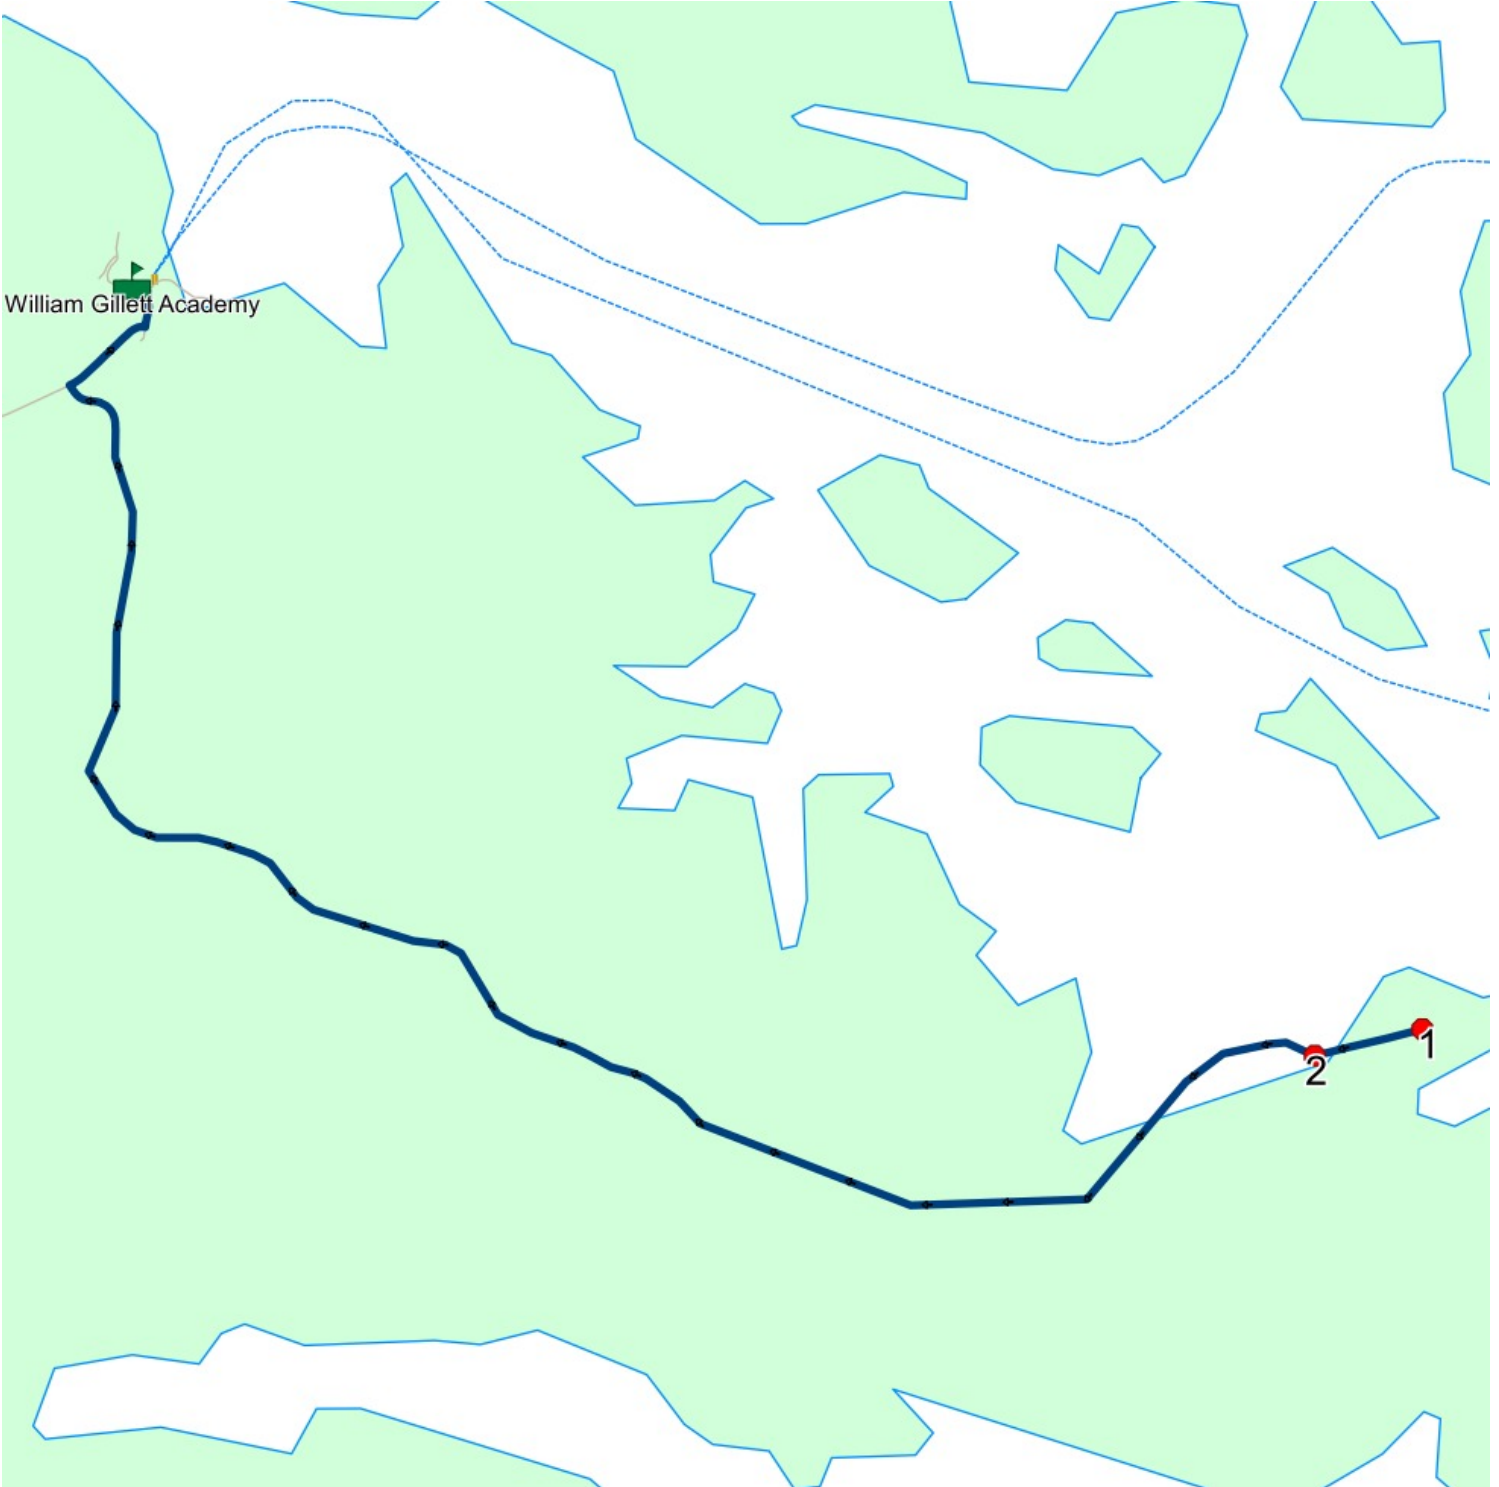

Description:

End Time: 8:31 AM

Schools: William Gillett Academy

: 2024-06-30

#	Arrival	Departure	Description
1		7:36 AM	
2		7:39 AM	Pinsent's Arm
3	8:30 AM	8:31 AM	William Gillett Academy Driveway

Route: 22-049-1 Run: 22-049-1 AM

Route: 22-049-1 Run: 22-049-1 PM

Route: 22-049-1 Operator: Sandra Campbell

Vehicle: 22-049-1

Description:

Schools: William Gillett Academy (022)

Run: 22-049-1 PM

Stops: 3

Start Time: 2:55 PM

Description:

End Time: 4:04 PM

Schools: William Gillett Academy

: 2024-06-30

#	Arrival	Departure	Description
1	2:55 PM	3:10 PM	William Gillett Academy Driveway
2	4:00 PM	4:01 PM	Pinsent's Arm
3	4:04 PM		

Route: 22-049-1 Run: 22-049-1 PM

Description:

End Time: 4:04 PM

Schools: William Gillett Academy

: 2024-06-30

#	Arrival	Departure	Description
1	2:55 PM	3:10 PM	William Gillett Academy Driveway
2	4:00 PM	4:01 PM	Pinsent's Arm
3	4:04 PM		

Route: 22-049-3 Run: 22-049-3 PM