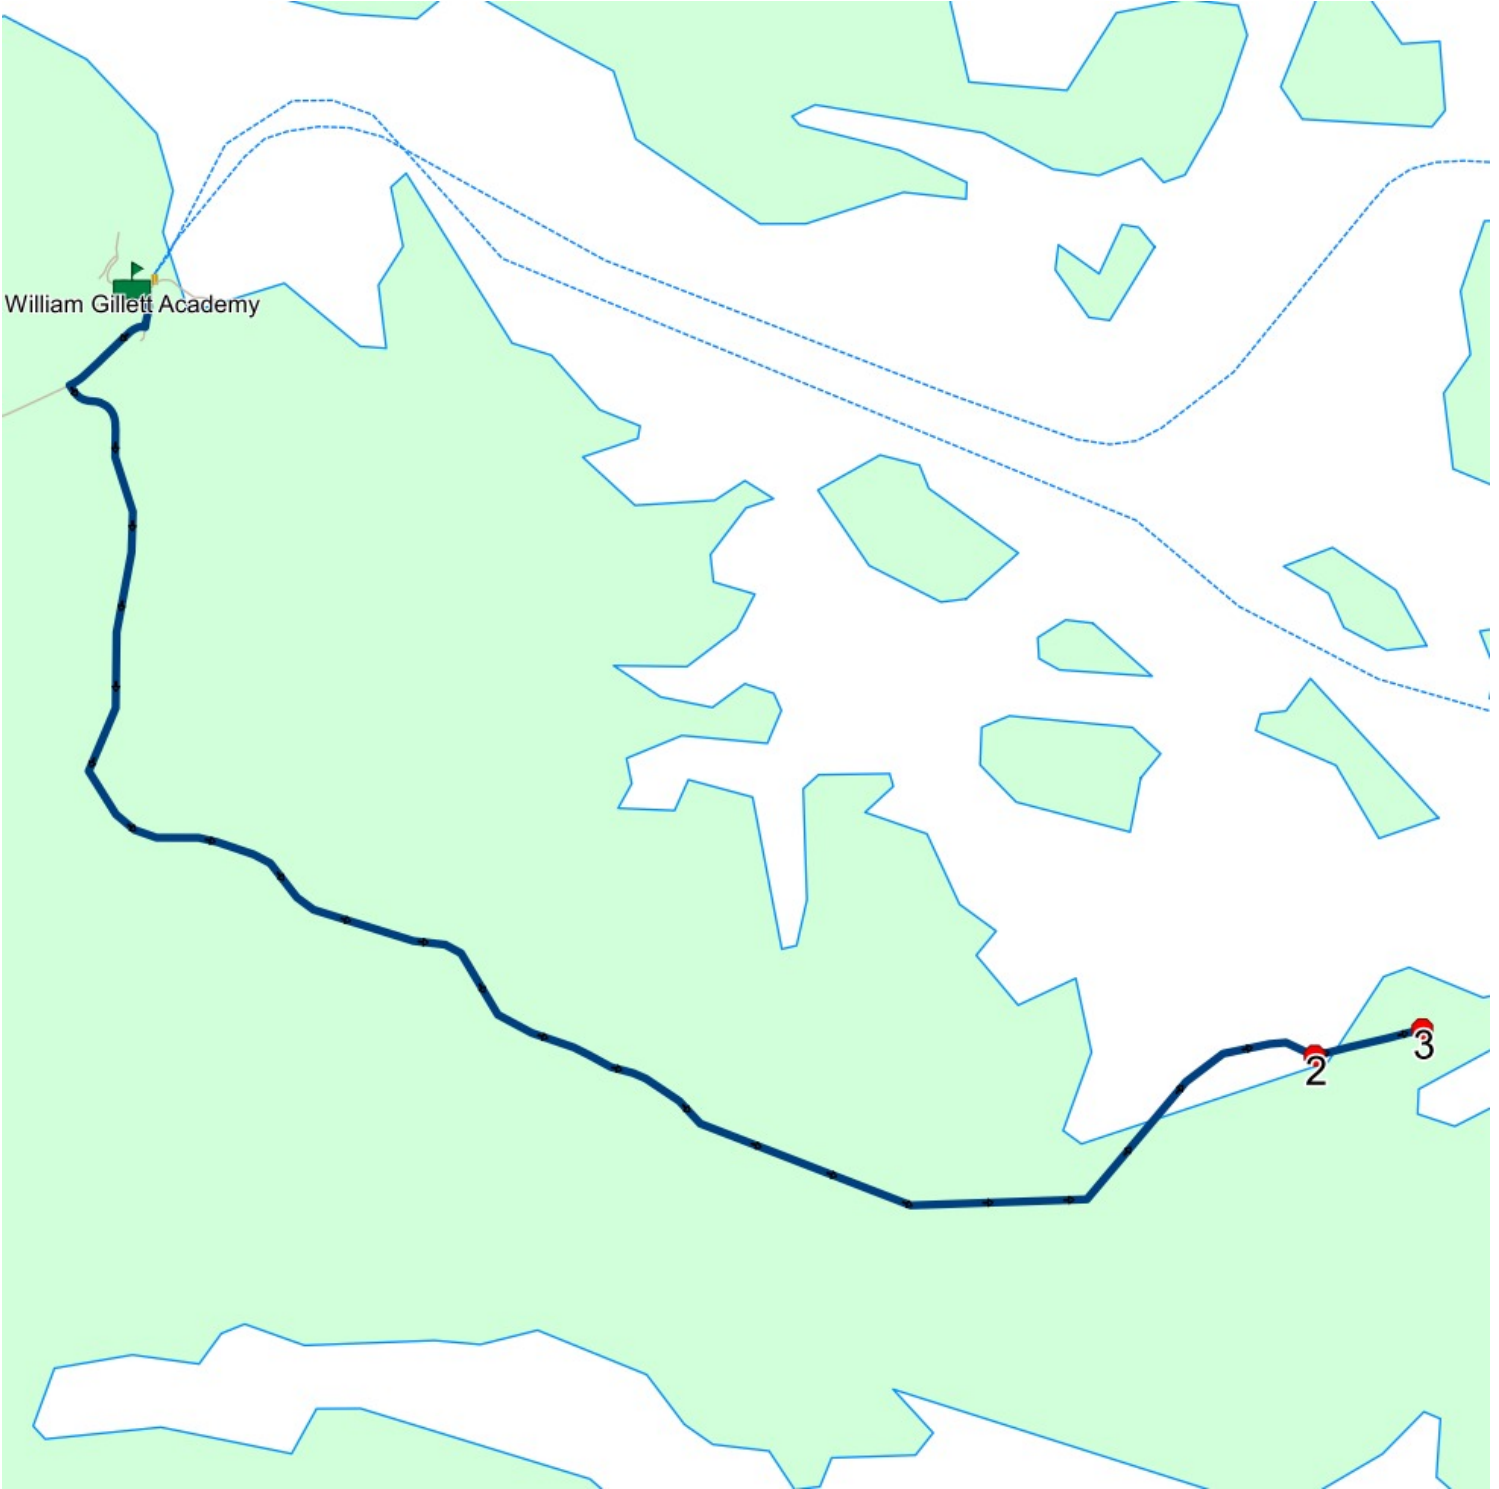

Description:

End Time: 4:04 PM

Schools: William Gillett Academy

: 2024-06-30

#	Arrival	Departure	Description
1	2:55 PM	3:10 PM	William Gillett Academy Driveway
2	4:00 PM	4:01 PM	Pinsent's Arm
3	4:04 PM		

Route: 22-049-1 Run: 22-049-1 PM

Route: 22-049-2 Run: 22-049-2 AM

Route: 22-049-2 Run: 22-049-2 PM

Route: 22-049-2 Operator: Sandra Campbell
 Vehicle: 22-049-2
 Description:
 Schools: William Gillett Academy (022)

Run: 22-049-2 PM Description:
 Stops: 3 Start Time: 2:55 PM End Time: 4:04 PM
 Schools: William Gillett Academy
 : 2024-06-30

#	Arrival	Departure	Description
1	2:55 PM	3:10 PM	William Gillett Academy Driveway
2	4:00 PM	4:01 PM	Pinsent's Arm
3	4:04 PM		

Route: 22-049-2 Run: 22-049-2 PM

Route: 22-049-3 Run: 22-049-3 AM

Route: 22-049-3 Operator: Sandra Campbell

Description:

End Time: 4:04 PM

Schools: William Gillett Academy

: 2024-06-30

#	Arrival	Departure	Description
1	2:55 PM	3:10 PM	William Gillett Academy Driveway
2	4:00 PM	4:01 PM	Pinsent's Arm
3	4:04 PM		

Route: 22-049-3 Run: 22-049-3 PM