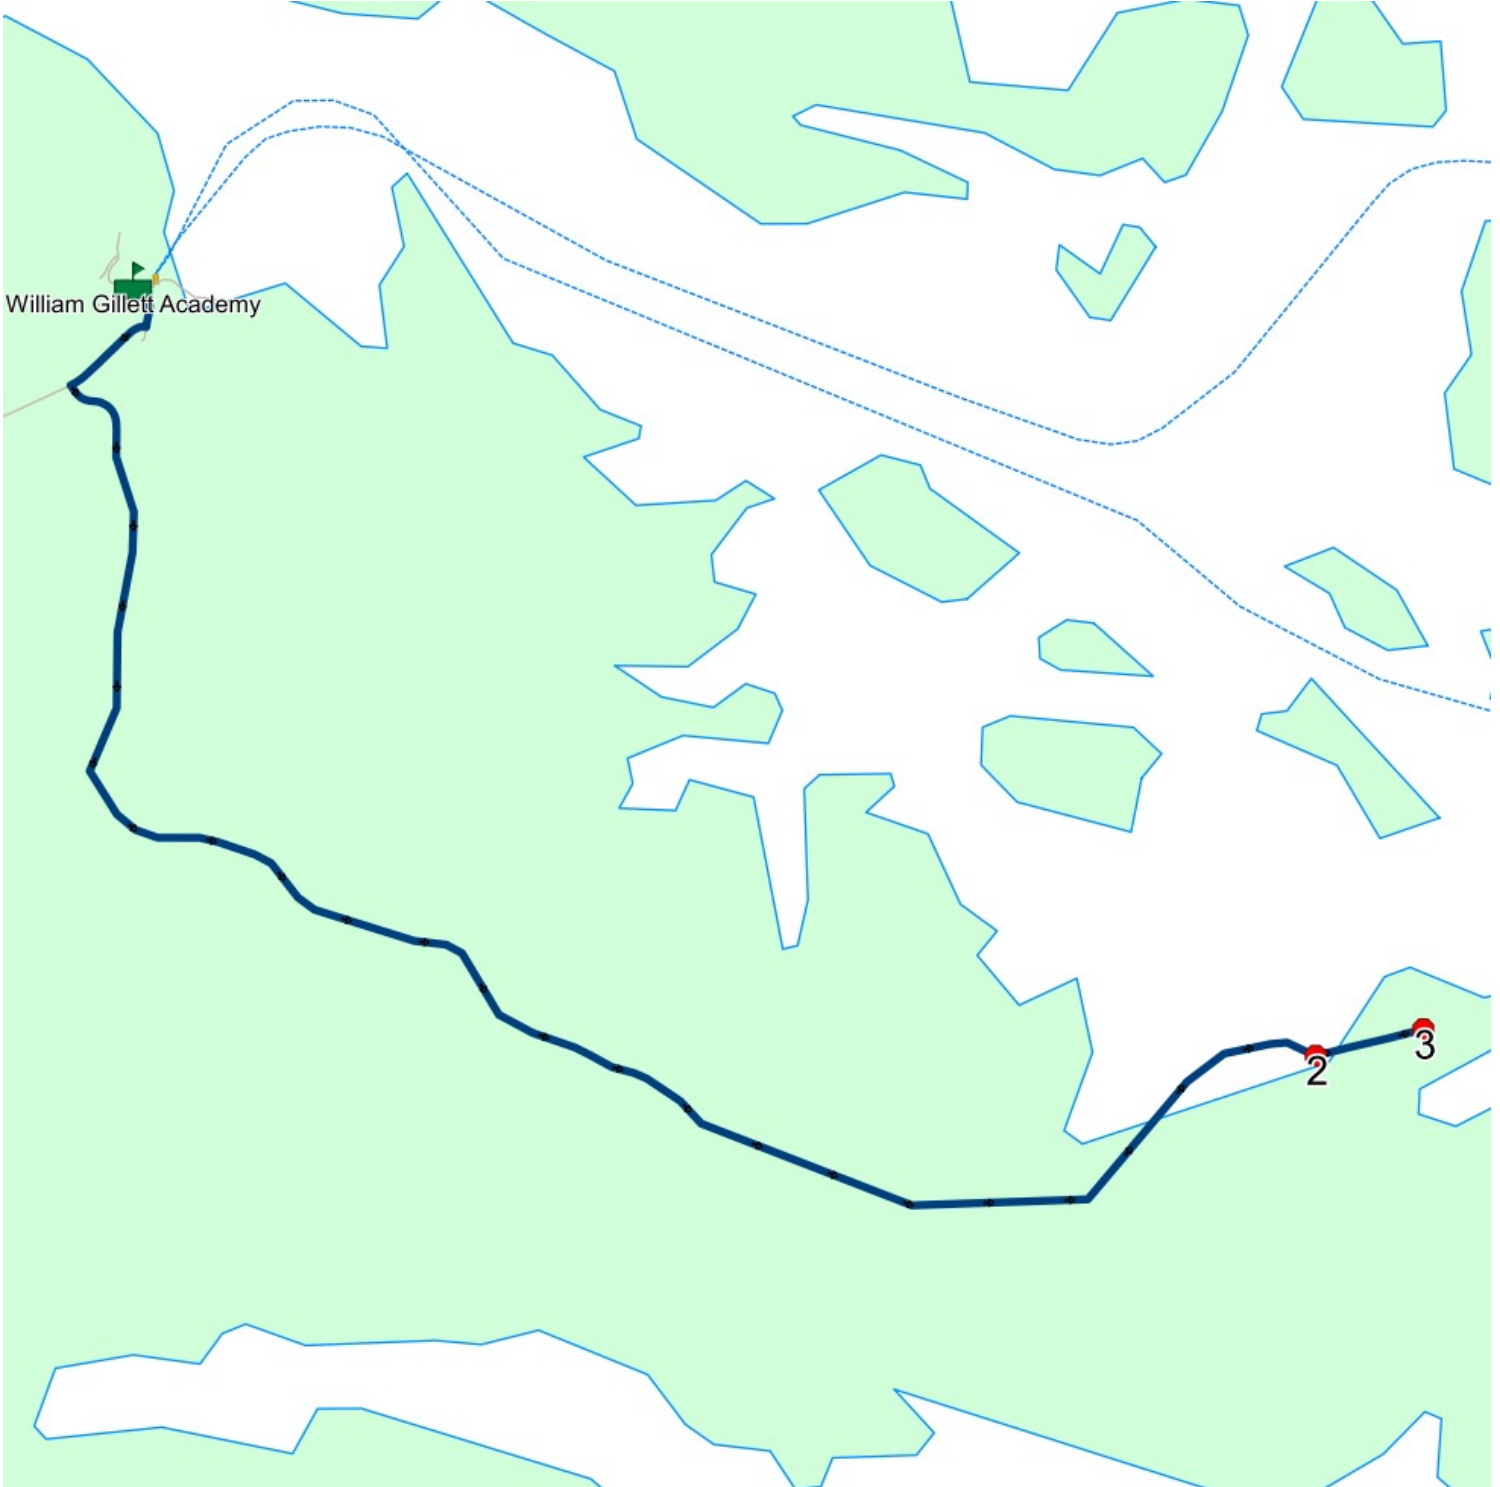

Route: 22-049-2 Run: 22-049-2 AM

Route: 22-049-2 Run: 22-049-2 PM

Route: 22-049-2 Operator: Sandra Campbell
 Vehicle: 22-049-2
 Description:
 Schools: William Gillett Academy (022)

Run: 22-049-2 PM Description:
 Stops: 3 Start Time: 2:55 PM End Time: 4:04 PM
 Schools: William Gillett Academy
 : 2024-06-30

#	Arrival	Departure	Description
1	2:55 PM	3:10 PM	William Gillett Academy Driveway
2	4:00 PM	4:01 PM	Pinsent's Arm
3	4:04 PM		

Route: 22-049-2 Run: 22-049-2 PM

Route: 22-049-3 Run: 22-049-3 AM

Route: 22-049-3 Operator: Sandra Campbell

Schools: William Gillett Academy

: 2024-06-30

#	Arrival	Departure	Description
1	7:35 AM	7:36 AM	
2		7:39 AM	Pinsent's Arm
3	8:30 AM	8:31 AM	William Gillett Academy Driveway

Route: 22-049-3 Run: 22-049-3 AM

Description:

End Time: 4:04 PM

Schools: William Gillett Academy

: 2024-06-30

#	Arrival	Departure	Description
1	2:55 PM	3:10 PM	William Gillett Academy Driveway
2	4:00 PM	4:01 PM	Pinsent's Arm
3	4:04 PM		

Route: 22-049-3 Run: 22-049-3 PM