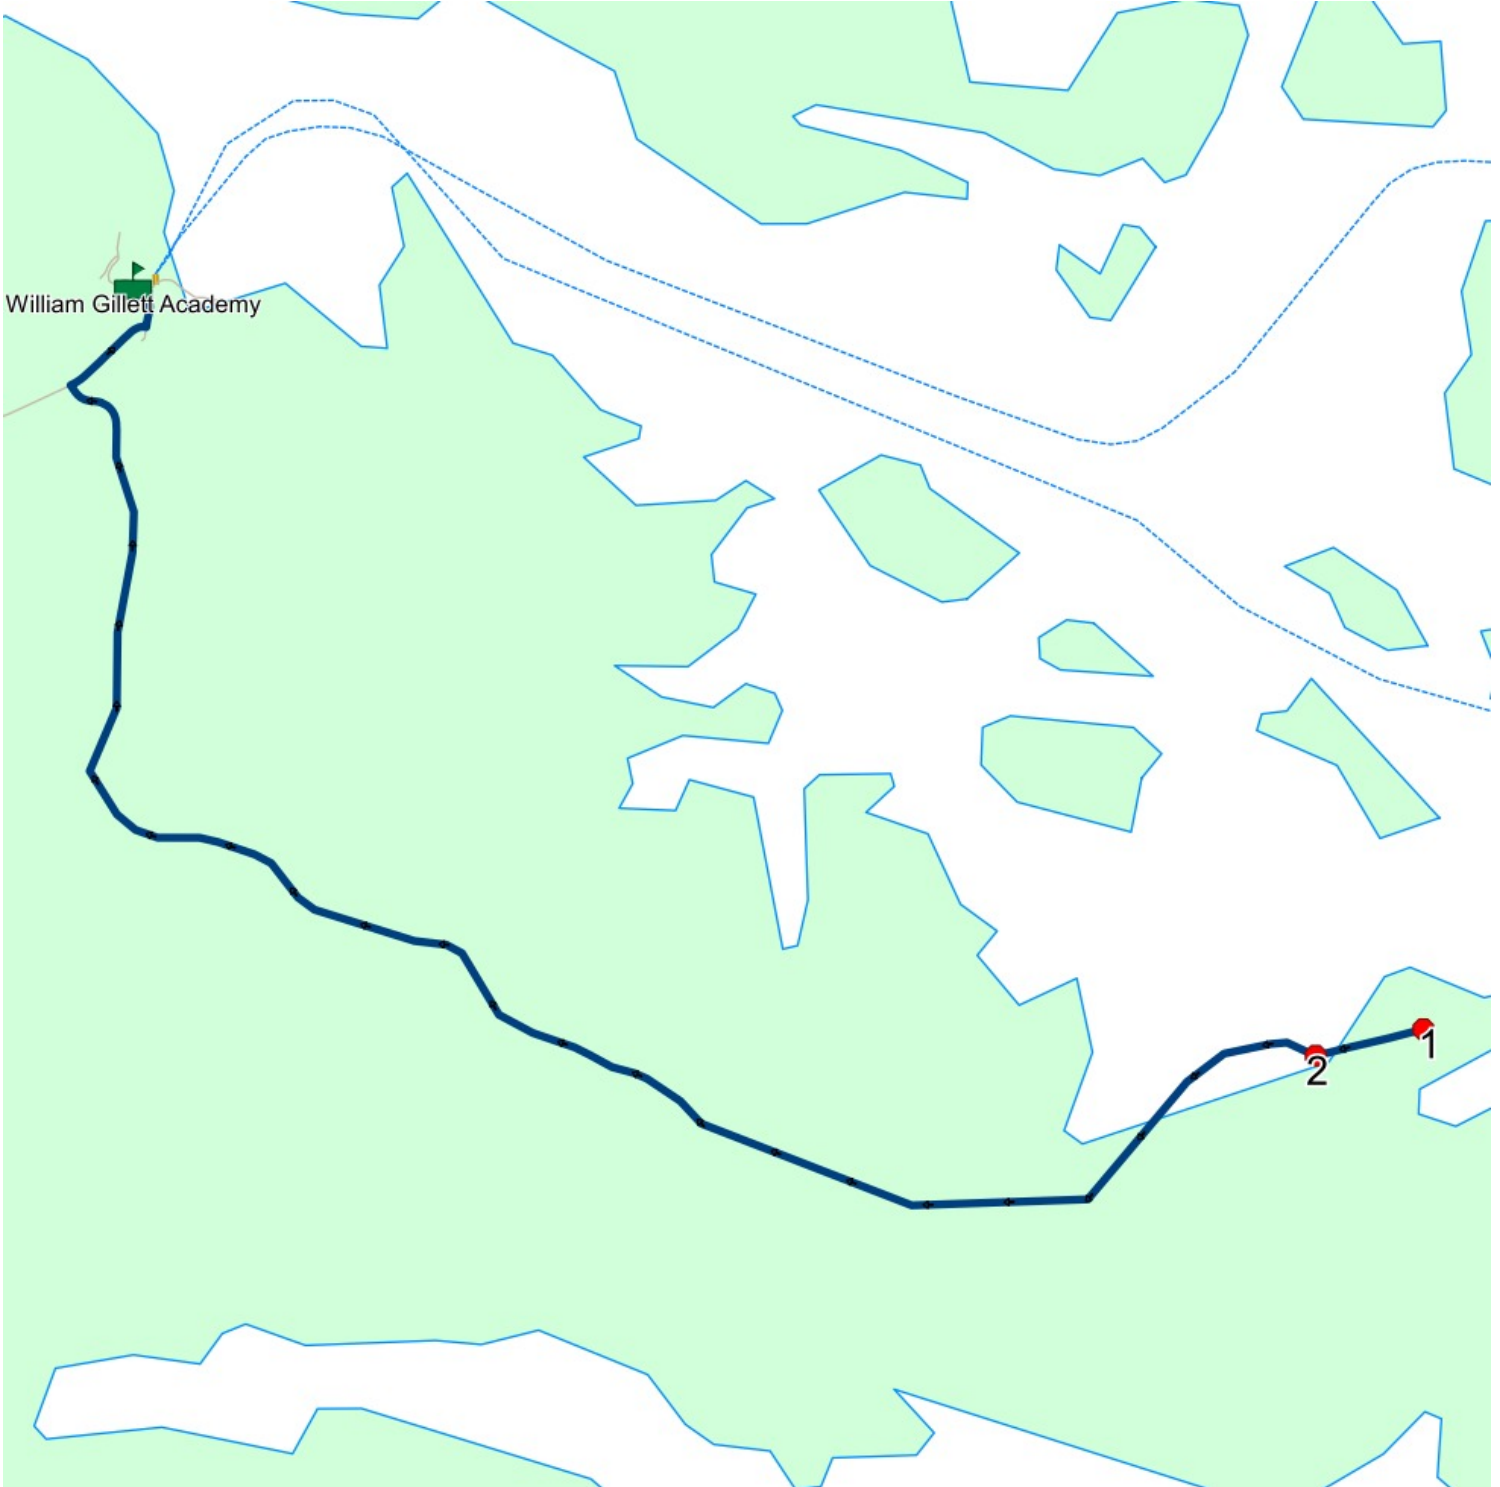

Description:

End Time: 4:04 PM

Schools: William Gillett Academy

: 2024-06-30

#	Arrival	Departure	Description
1	2:55 PM	3:10 PM	William Gillett Academy Driveway
2	4:00 PM	4:01 PM	Pinsent's Arm
3	4:04 PM		

Route: 22-049-1 Run: 22-049-1 PM

Route: 22-049-2 Run: 22-049-2 AM

Route: 22-049-2 Run: 22-049-2 PM

Route: 22-049-2 Operator: Sandra Campbell
 Vehicle: 22-049-2
 Description:
 Schools: William Gillett Academy (022)

Run: 22-049-2 PM Description:
 Stops: 3 Start Time: 2:55 PM End Time: 4:04 PM
 Schools: William Gillett Academy
 : 2024-06-30

#	Arrival	Departure	Description
1	2:55 PM	3:10 PM	William Gillett Academy Driveway
2	4:00 PM	4:01 PM	Pinsent's Arm
3	4:04 PM		

Route: 22-049-2 Run: 22-049-2 PM

Route: 22-049-3 Run: 22-049-3 AM

Route: 22-049-3 Operator: Sandra Campbell

Description:

End Time: 4:04 PM

Schools: William Gillett Academy

: 2024-06-30

#	Arrival	Departure	Description
1	2:55 PM	3:10 PM	William Gillett Academy Driveway
2	4:00 PM	4:01 PM	Pinsent's Arm
3	4:04 PM		

Route: 22-049-3 Run: 22-049-3 PM