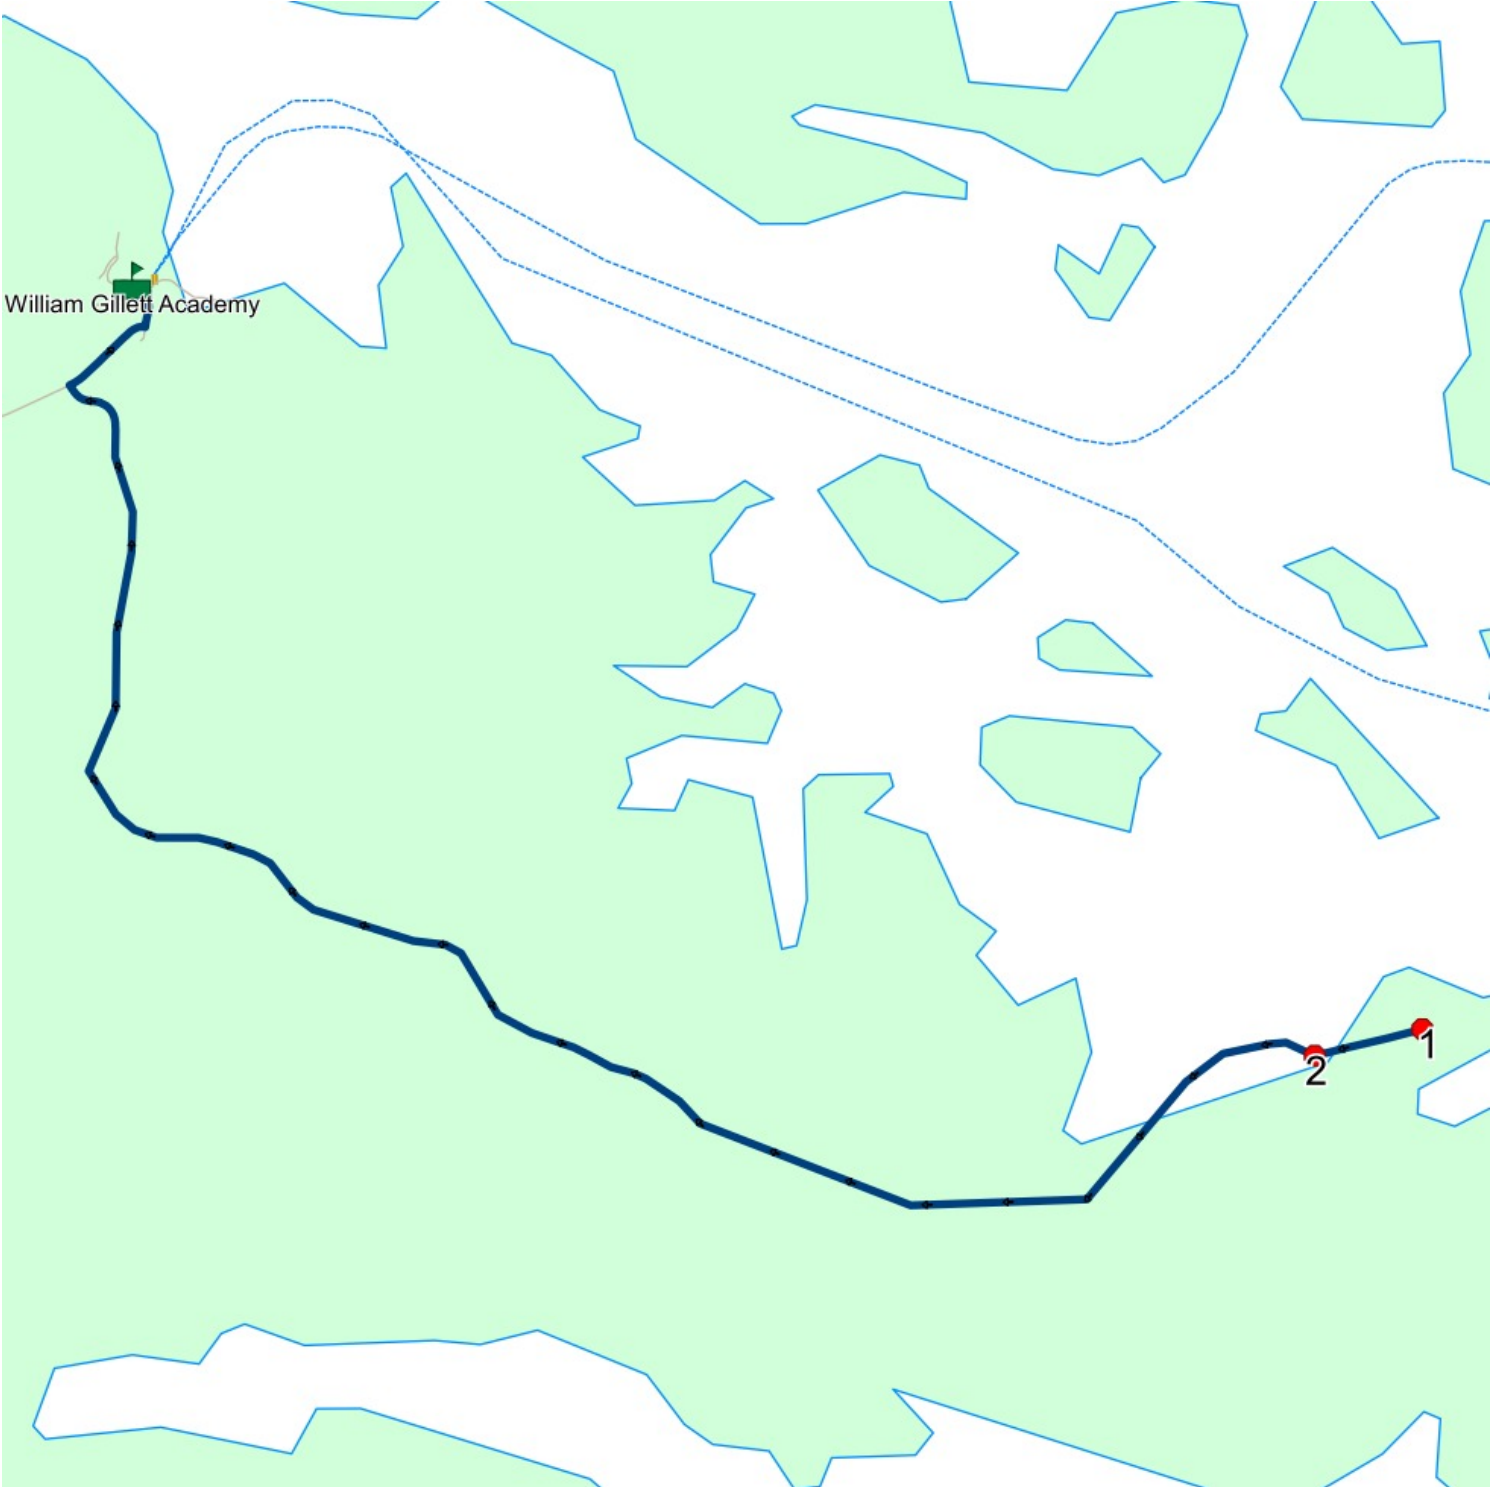

Vehicle: 22-049-3

Description:

Schools: William Gillett Academy (022)

Run: 22-049-3 AM

Stops: 3

Start Time: 7:35 AM

Description:

End Time: 8:31 AM

Schools: William Gillett Academy

: 2024-06-30

#	Arrival	Departure	Description
1	7:35 AM	7:36 AM	
2		7:39 AM	Pinsent's Arm
3	8:30 AM	8:31 AM	William Gillett Academy Driveway

Route: 22-049-3 Run: 22-049-3 AM

Route: 22-049-3 Run: 22-049-3 PM

Route: 22-049-3 Operator: Sandra Campbell

Vehicle: 22-049-3

Description:

Schools: William Gillett Academy (022)

Run: 22-049-3 PM

Stops: 3

Start Time: 2:55 PM

Description:

End Time: 4:04 PM

Schools: William Gillett Academy

: 2024-06-30

#	Arrival	Departure	Description
1	2:55 PM	3:10 PM	William Gillett Academy Driveway
2	4:00 PM	4:01 PM	Pinsent's Arm
3	4:04 PM		

Route: 22-049-3 Run: 22-049-3 PM