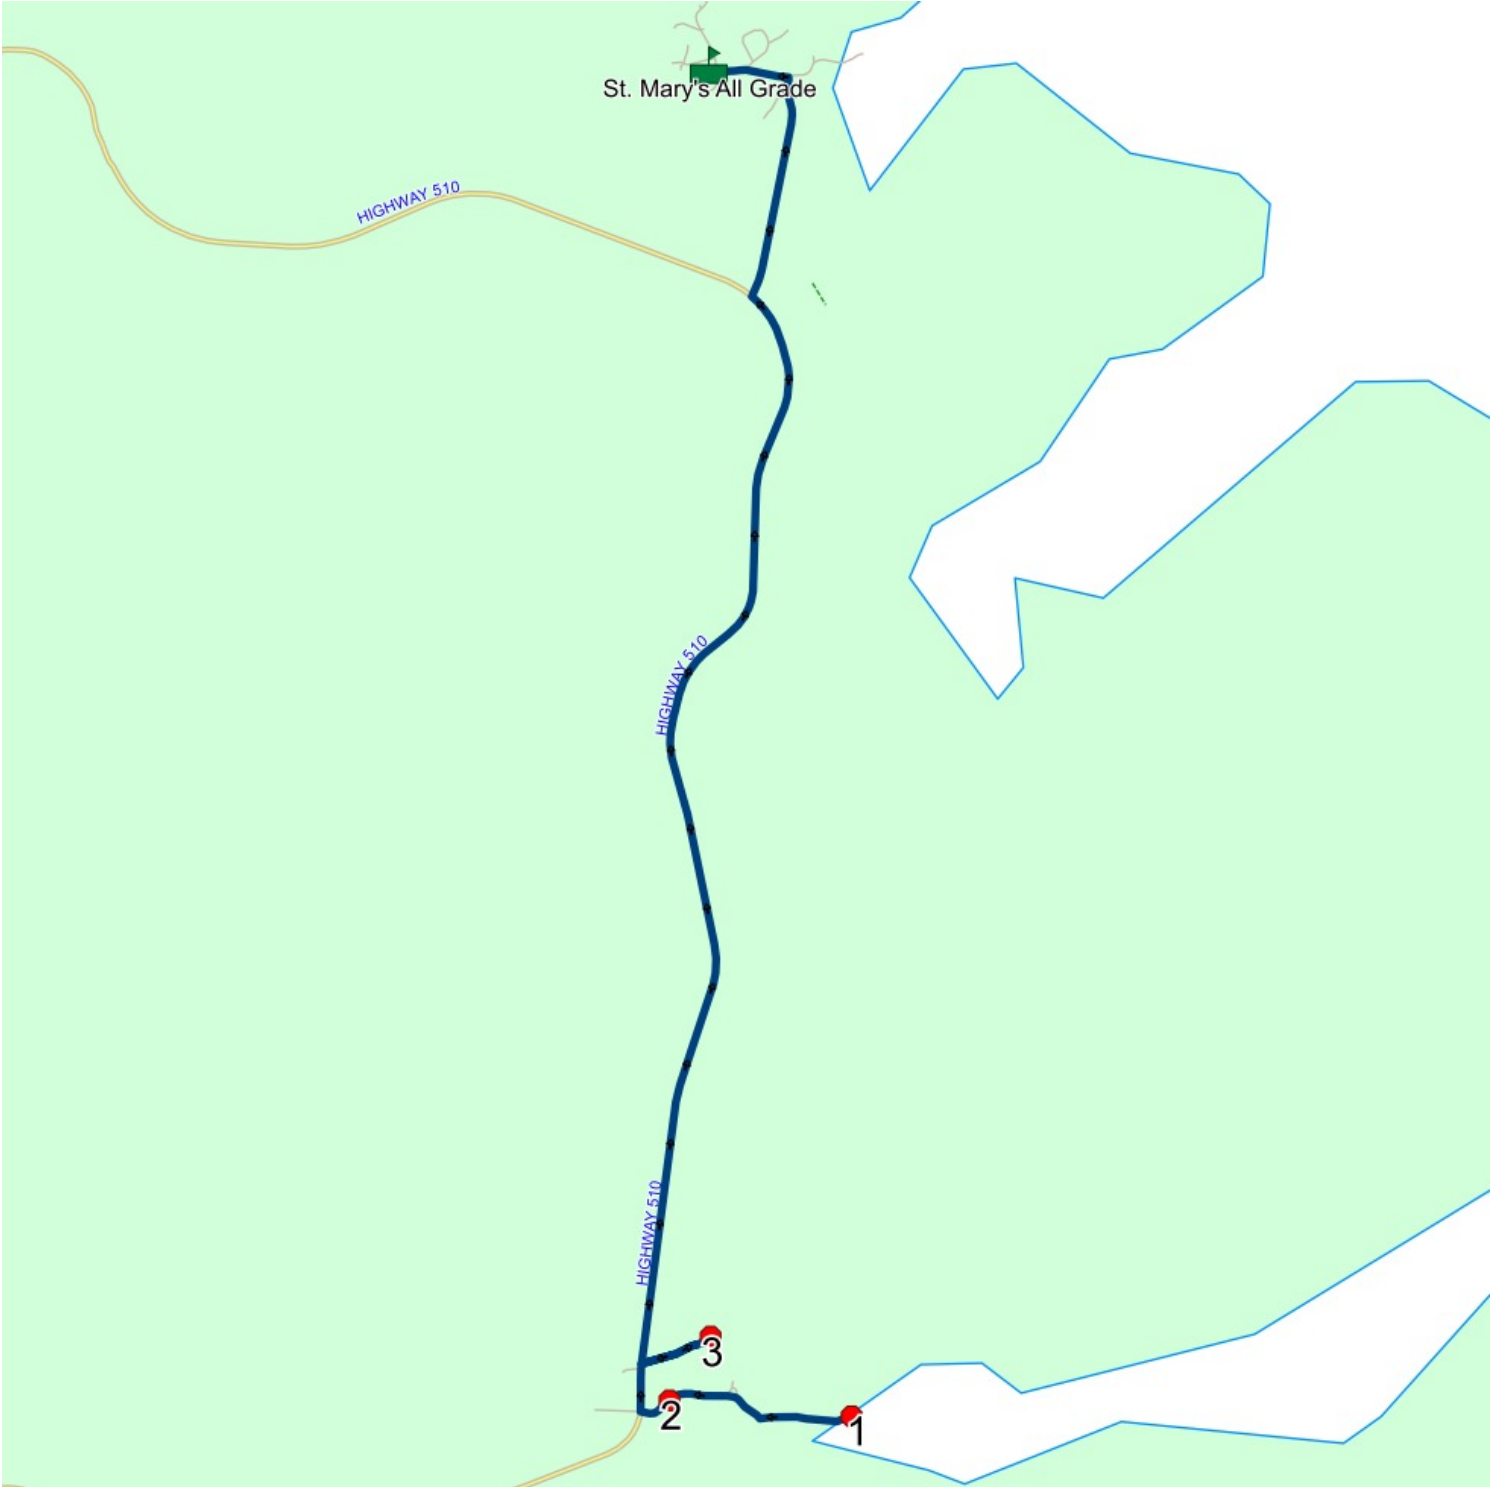

Route: 22-048-1 Run: 22-048-1 AM

Route: 22-048-1 Operator: TMN Busing Ltd

Vehicle: 22-048-1

Description:

Schools: St. Mary's All Grade (040)

Run: 22-048-1 AM

Stops: 4

Start Time: 8:09 AM

Description:

End Time: 8:31 AM

Schools: St. Mary's All Grade

: 2024-06-30

#	Arrival	Departure	Description
1	8:09 AM	8:10 AM	26 RANGER VALLEY DR; LODGE BAY; A0K
2	8:12 AM	8:13 AM	6 RANGER VALLEY DR; LODGE BAY; A0K
3		8:15 AM	
4	8:30 AM	8:31 AM	St. Mary's All Grade Driveway

Route: 22-048-1 Run: 22-048-1 AM

Route: 22-048-1 Run: 22-048-1 PM

Route: 22-048-1 Operator: TMN Busing Ltd

Vehicle: 22-048-1

Description:

Schools: St. Mary's All Grade (040)

Run: 22-048-1 PM

Stops: 4

Start Time: 2:55 PM

Description:

End Time: 3:27 PM

Schools: St. Mary's All Grade

: 2024-06-30

#	Arrival	Departure	Description
1	2:55 PM	3:05 PM	St. Mary's All Grade Driveway
2	3:18 PM		
3	3:23 PM	3:24 PM	6 RANGER VALLEY DR; LODGE BAY; A0K
4	3:26 PM	3:27 PM	26 RANGER VALLEY DR; LODGE BAY; A0K