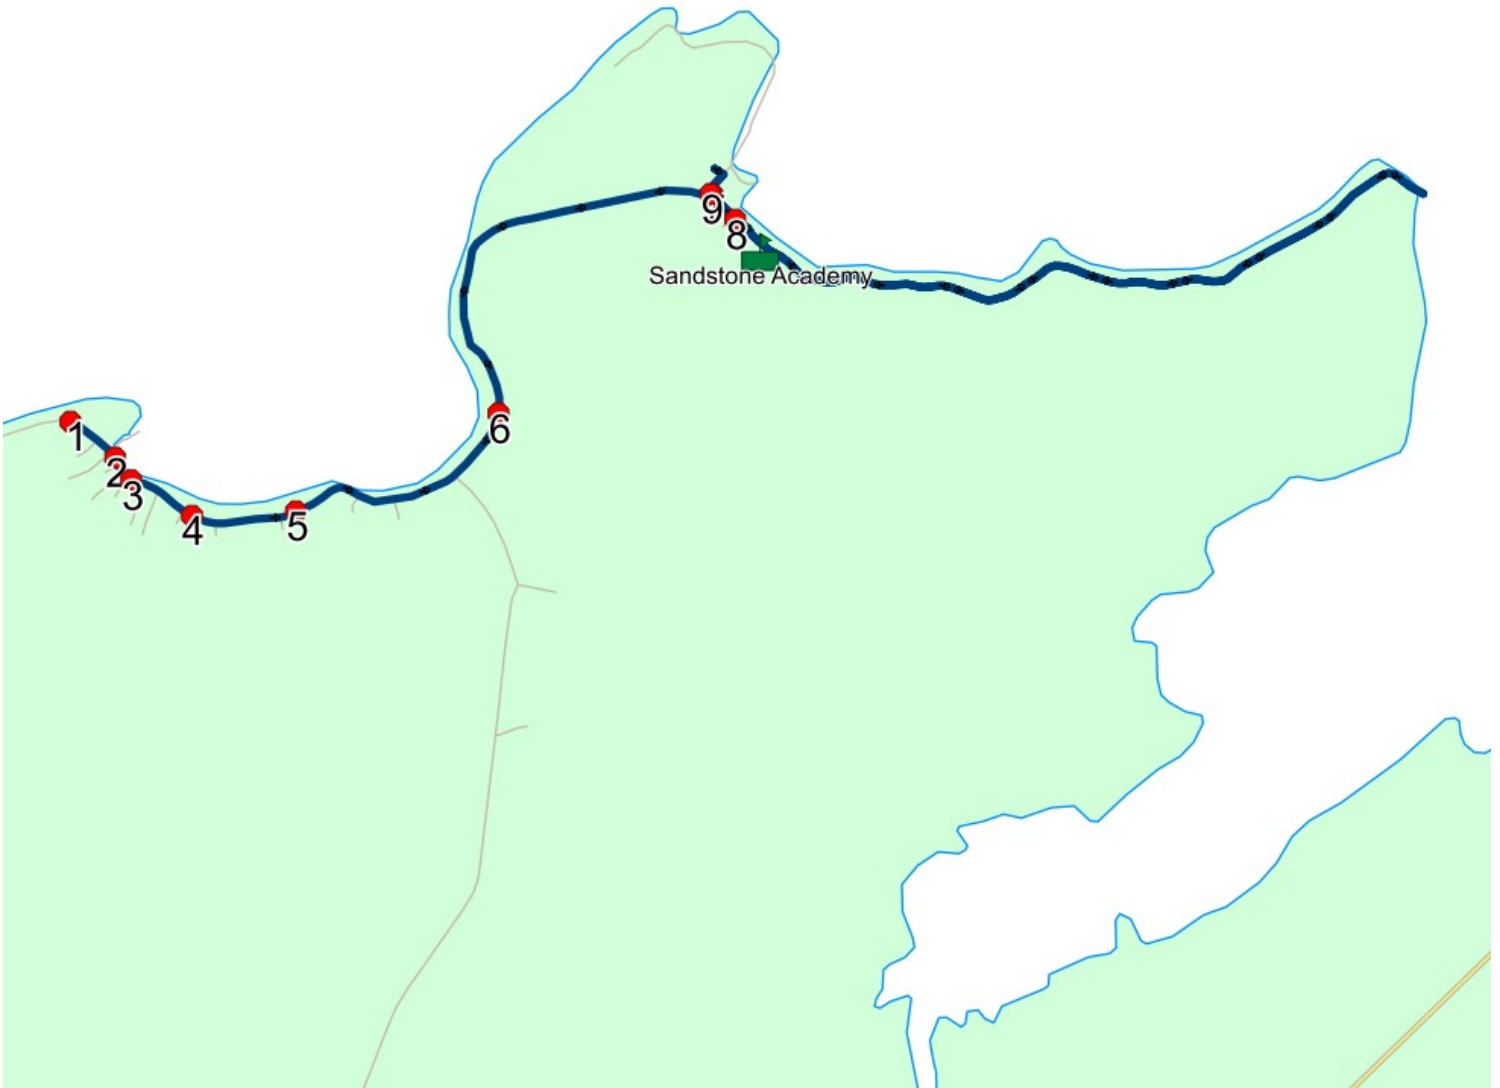

# Route: SF 21 Run: SA 21 AM

Route: SF 21 Operator: Gov (Summerford)

Vehicle: 376-18

Description:

Schools: Sandstone Academy (188)

Run: SA 21 AM

Stops: 10

Start Time: 8:07 AM

Route: SF 21 Run: SA 21 AM

## Route: SF 21 Run: SA 21 PM

Route: SF 21 Operator: Gov (Summerford)  
 Vehicle: 376-18  
 Description:  
 Schools: Sandstone Academy (188)

Run: SA 21 PM Stops: 10 Start Time: 2:25 PM Description: End Time: 3:06 PM  
 Schools: Sandstone Academy

#	Arrival	Departure	Description
1	2:25 PM	2:32 PM	Sandstone Academy
2	2:33 PM		SEAVIEW DR; LADLE COVE & SEAVIEW DR; LADLE COVE
3	2:38 PM	2:39 PM	22 SEAVIEW DR; LADLE COVE; A0G
4	2:56 PM		1 SEAVIEW DR; LADLE COVE; A0G
5	3:00 PM	3:01 PM	1ST HOUSE AFTER BRANCH ROAD
6	3:02 PM		41 MAIN ST
7	3:03 PM		MAIN ST & BIRCH ST (CONVENIENCE STORE)
8	3:04 PM		JUST PAST OLD CHURCH
9	3:05 PM		OLD STORE - ASPEN COVE
10	3:06 PM		TURN AROUND END OF FOGO VIEW DRIVE - ASPEN COVE