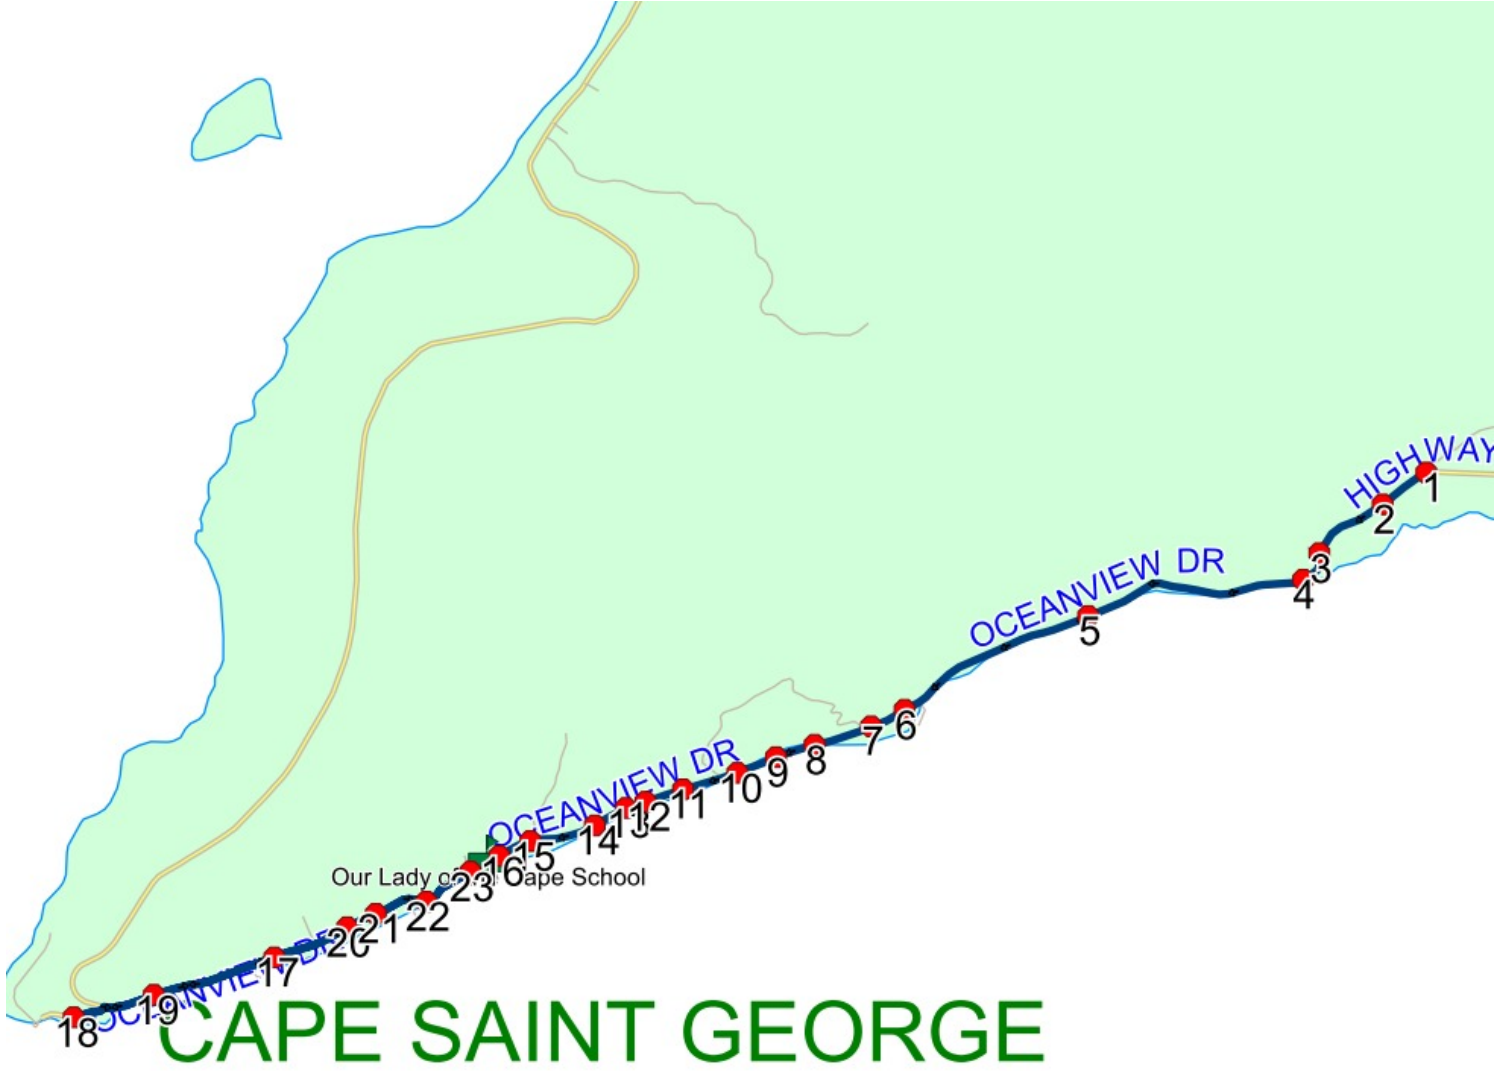

Route: 23-011-1 Run: 23-011-1 AM

Route: 23-011-1 Operator: TMN Busing Ltd
Vehicle: 23-011-1
Description:
Schools: Our Lady of the Cape School (096)

Run: 23-011-1 AM Description:
Stops: 24 Schools: Start Time: 7:42 AM End Time: 8:17 AM
Our Lady of the Cape School :
2028-06-30

#	Arrival	Departure	Description
1		7:42 AM	SHEAVES COVE TURNAROUND
2		7:43 AM	327 MAIN RD, SHEAVES COVE
3		7:44 AM	HIGHWAY 460; SHEAVES COVE & ROWES LANE; SHEAVES COVE
4		7:44 AM	148 MAIN RD, SHEAVES COVE
5		7:47 AM	258 OCEANVIEW DR
6		7:50 AM	347 OCEANVIEW DR
7		7:51 AM	381 OCEANVIEW DR
8		7:52 AM	449 OCEANVIEW DR
9	7:52 AM	7:53 AM	497 OCEANVIEW DR
10	7:53 AM	7:54 AM	558 OCEANVIEW DR
11		7:55 AM	613 OCEANVIEW DR
12		7:56 AM	659 OCEANVIEW DR
13	7:56 AM	7:57 AM	683 OCEANVIEW DR
14	7:57 AM	7:58 AM	728 OCEANVIEW DR; CAPE ST GEORGE; A0N
15		7:59 AM	803 OCEANVIEW DR; CAPE ST GEORGE; A0N
16		8:00 AM	850 OCEANVIEW DR; CAPE ST. GEORGE
17	8:03 AM	8:04 AM	1160 OCEANVIEW DR; CAPE ST GEORGE; A0N
18		8:07 AM	SEASHORE LANE TURNAROUND
19		8:09 AM	1317 OCEANVIEW DR
20	8:11 AM	8:12 AM	1041 OCEANVIEW DR
21	8:12 AM	8:13 AM	OCEANVIEW DR; CAPE ST. GEORGE & CORNECTS RD; CAPE ST. GEORGE
22		8:14 AM	OCEANVIEW DR; CAPE ST. GEORGE & ROUZES LANE; CAPE ST. GEORGE
23	8:14 AM	8:15 AM	OCEANVIEW DR; CAPE ST. GEORGE & CHAISSONS LANE; CAPE ST. GEORGE
24	8:15 AM	8:17 AM	Our Lady of the Cape School Driveway

Route: 23-011-1 Run: 23-011-1 AM