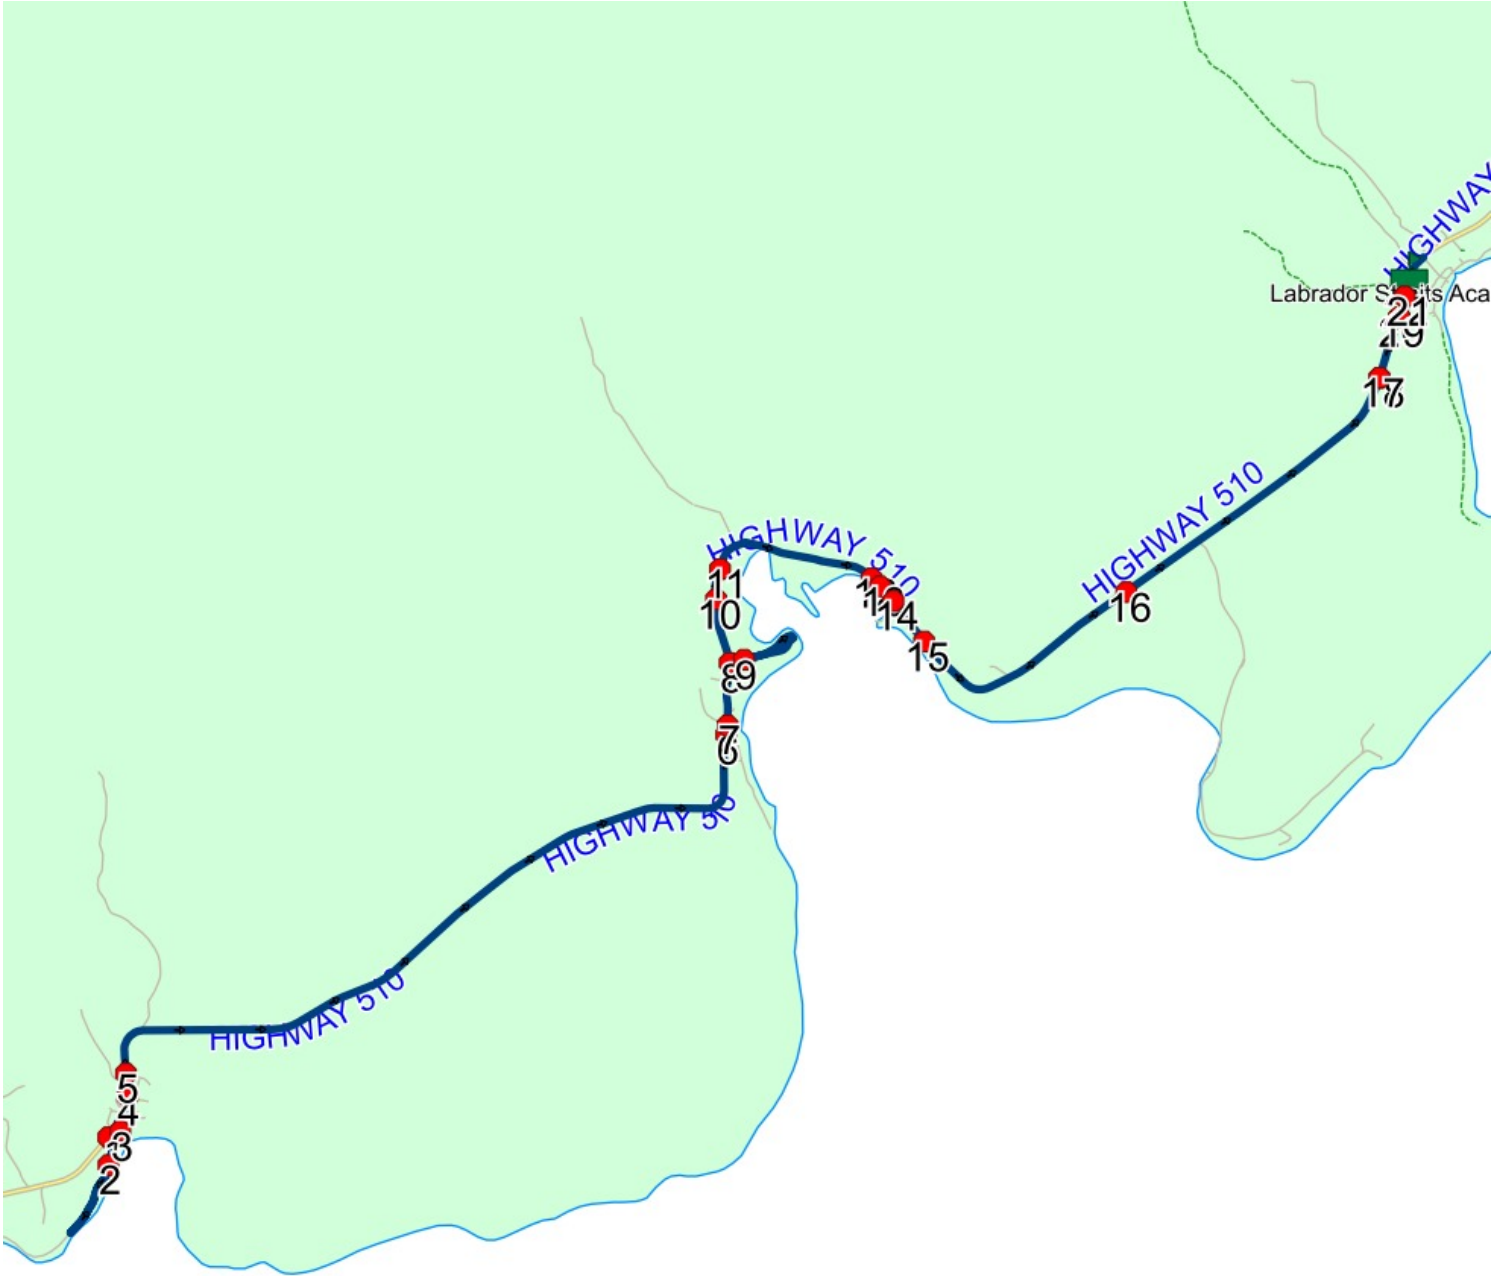

Route: 15-067-1 Run: 15-067-1 AM

Route: 15-067-1

Operator: TMN Busing Ltd

Vehicle: 15-067-1

Description:

Schools: Labrador Straits Academy (487)

Run: 15-067-1 AM

Stops: 23

Start Time: 7:40 AM

Description:

End Time: 8:28 AM

Schools: Labrador Straits Academy

#	Arrival	Departure	Description
1		7:40 AM	L'ANSE AU CLAIR TURNAROUND
2		7:47 AM	20 OCEANVIEW DR
3	7:48 AM	7:49 AM	OCEANVIEW DR & LODGE RD
4		7:50 AM	HIGHWAY 510 & PLEASANT ST
5		7:51 AM	HIGHWAY 510 & HILLSIDE DR
6	8:01 AM	8:02 AM	HIGHWAY 510 & HARBOUR DR
7		8:02 AM	HIGHWAY 510 & SESAME ST
8	8:03 AM	8:04 AM	HIGHWAY 510 & BUCKLES POINT RD
9	8:04 AM	8:05 AM	BUCKLES POINT RD & PHILLIPS DR
10		8:09 AM	76 HIGHWAY 510
11		8:10 AM	84 HIGHWAY 510
12		8:12 AM	HIGHWAY 510 & BOATS COVE BROOK ST
13		8:13 AM	HIGHWAY 510 & WATER ST
14		8:13 AM	ENGLISH POINT RD & SPRUCE AVE
15		8:14 AM	63 ENGLISH POINT RD
16	8:17 AM	8:18 AM	102 ENGLISH POINT RD; FORTEAU; A0K
17		8:22 AM	HIGHWAY 510; L'ANSE-AU-LOUP & HIGHWAY 510; DIVISION NO. 10, SUBD. A
18		8:22 AM	HIGHWAY 510; L'ANSE-AU-LOUP & HIGHWAY 510; DIVISION NO. 10, SUBD. A
19	8:23 AM	8:24 AM	HIGHWAY 510; L'ANSE-AU-LOUP & EVERGREEN AVE; L'ANSE-AU-LOUP
20		8:24 AM	HIGHWAY 510; L'ANSE-AU-LOUP & EVERGREEN AVE; L'ANSE-AU-LOUP
21		8:24 AM	HIGHWAY 510; L'ANSE-AU-LOUP & HIGHWAY 510; L'ANSE-AU-LOUP
22		8:24 AM	HIGHWAY 510; L'ANSE-AU-LOUP & HIGHWAY 510; L'ANSE-AU-LOUP
23	8:25 AM	8:28 AM	Labrador Straits Academy Driveway

Route: 15-067-1 Run: 15-067-1 AM