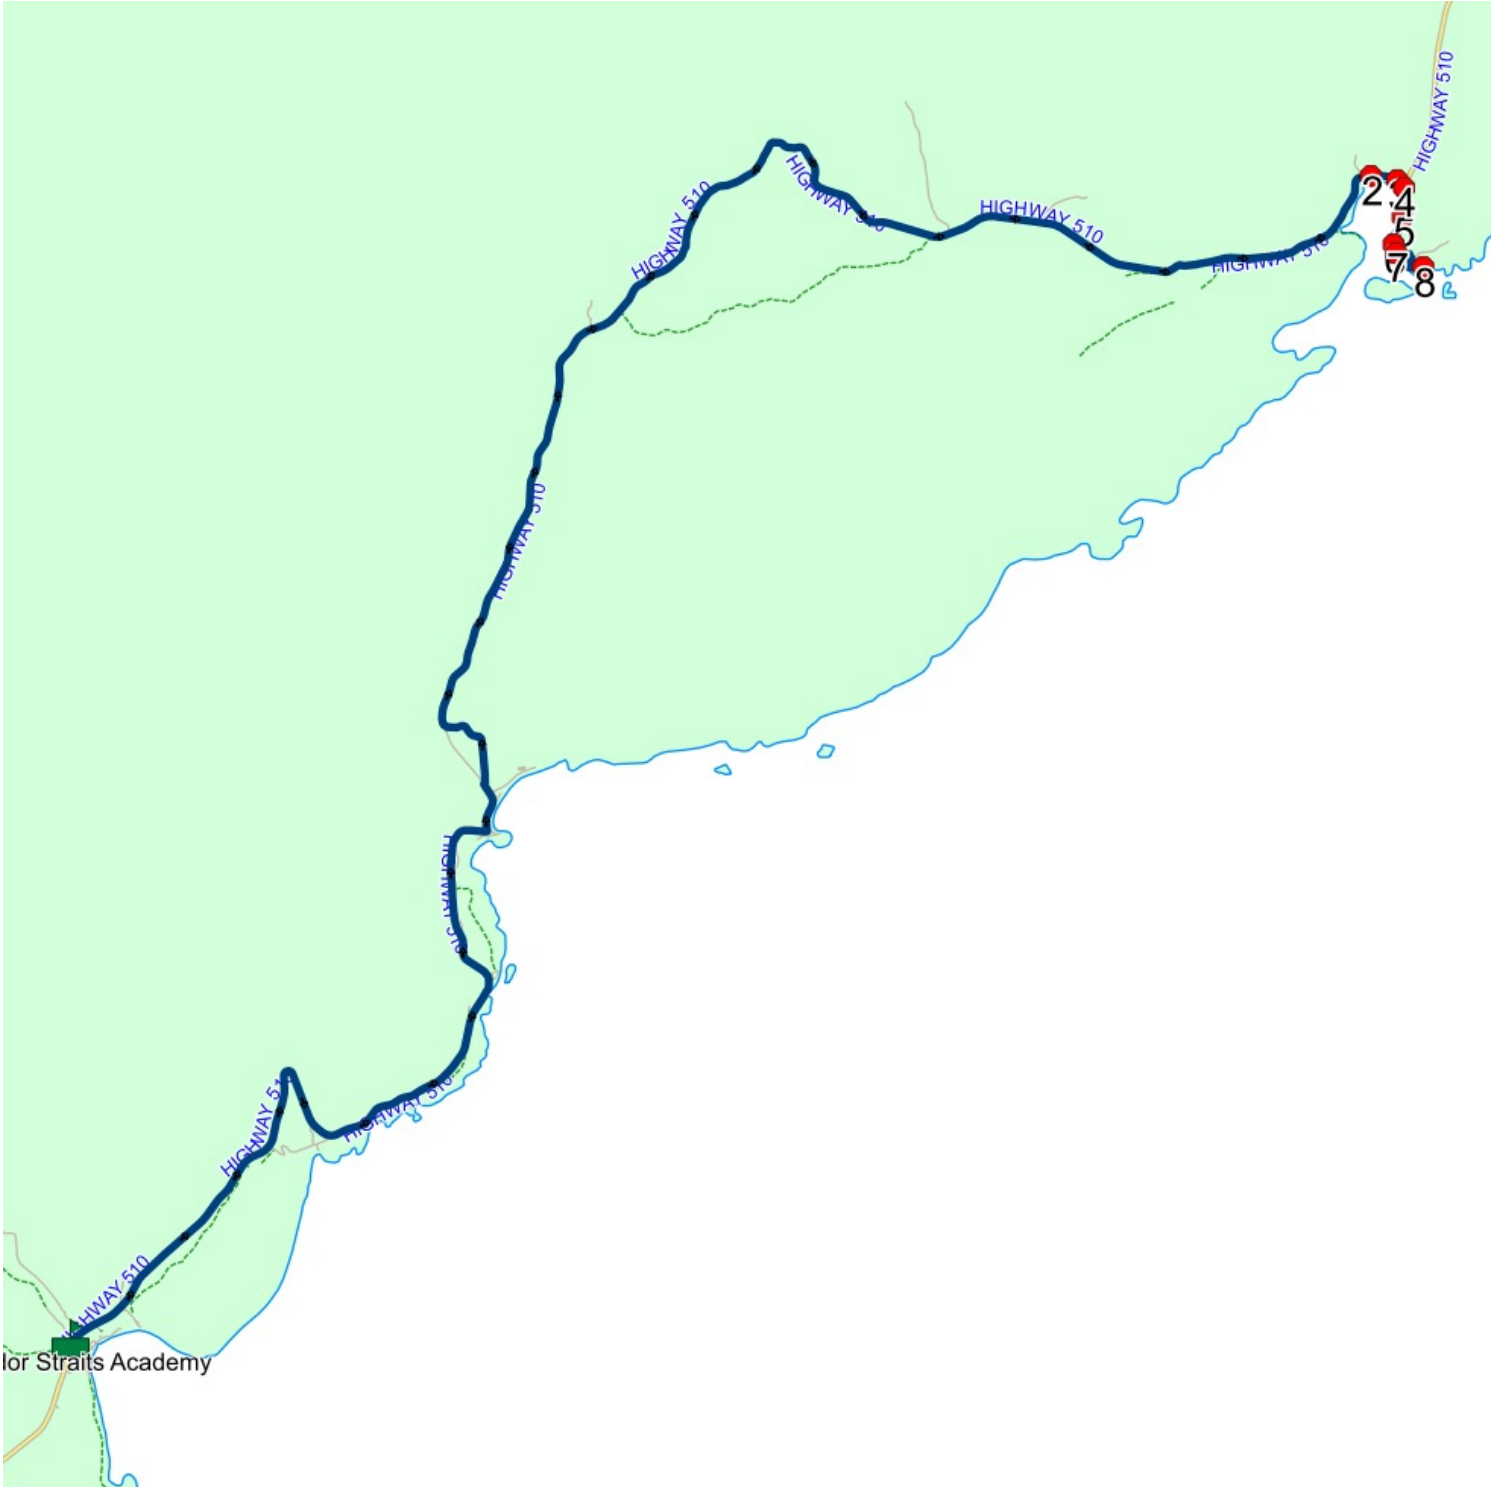

#	Arrival	Departure	Description
1	2:55 PM	3:10 PM	Labrador Straits Academy
2	3:10 PM	3:11 PM	HIGHWAY 510; L'ANSE-AU-LOUP & BARNEYS RD; L'ANSE-AU-LOUP
3	3:13 PM		
4	3:16 PM		WATERFRONT RD; L'ANSE-AU-LOUP & HARBOUR DR; L'ANSE-AU-LOUP
5	3:17 PM	3:18 PM	O'BRIENS AVE; L'ANSE-AU-LOUP & WATERFRONT RD; L'ANSE-AU-LOUP
6	3:20 PM	3:21 PM	HIGHWAY 510; L'ANSE-AU-LOUP & COUNTRY RD; L'ANSE-AU-LOUP
7	3:21 PM	3:22 PM	HIGHWAY 510; L'ANSE-AU-LOUP & O'BRIENS CRES; L'ANSE-AU-LOUP
8	3:22 PM		HIGHWAY 510; L'ANSE-AU-LOUP & RIVER RD; L'ANSE-AU-LOUP
9	3:23 PM		87 HIGHWAY 510; LANSE-AU-LOUP; AOK
10	3:24 PM	3:25 PM	HIGHWAY 510 & HILLSIDE DR
11	3:35 PM		CAPSTAN ISLAND
12	3:38 PM		209 HIGHWAY 510
13	3:39 PM		HIGHWAY 510 & MCDONALD DR
14	3:44 PM	3:45 PM	1 HIGHWAY 510
15	3:45 PM	3:46 PM	22 HIGHWAY 510; PINWARE; AOK
16	3:46 PM		HIGHWAY 510; PINWARE & PARK RD; PINWARE

#	Arrival	Departure	Description
1		7:22 AM	EAST HARBOUR DR TURNAROUND
2	7:25 AM	7:26 AM	WEST HARBOUR DR; RED BAY & EAST HARBOUR DR; RED BAY
3		7:27 AM	21 MAIN HIGHWAY
4		7:29 AM	80 MAIN HIGHWAY
5		7:30 AM	121 MAIN HIGHWAY
6	7:30 AM	7:31 AM	143 MAIN HIGHWAY
7	7:31 AM	7:32 AM	122 MAIN HIGHWAY; RED BAY; A0K
8	8:25 AM	8:26 AM	Labrador Straits Academy Driveway

#	Arrival	Departure	Description
1	3:09 PM	3:10 PM	Labrador Straits Academy Driveway
2	4:03 PM	4:04 PM	122 MAIN HIGHWAY; RED BAY; A0K
3	4:04 PM	4:05 PM	143 MAIN HIGHWAY
4	4:05 PM		121 MAIN HIGHWAY
5	4:07 PM		80 MAIN HIGHWAY
6	4:08 PM	4:09 PM	21 MAIN HIGHWAY
7	4:09 PM	4:10 PM	WEST HARBOUR DR; RED BAY & EAST HARBOUR DR; RED BAY
8	4:13 PM		EAST HARBOUR DR TURNAROUND

Route: 22-050-1 Run: 22-050-1 PM

Route: 23-008-1 Run: 23-008-1 AM

Route: 23-008-1 Operator: Take Me There Tours
 Vehicle: 23-008-1
 Description:
 Schools: Labrador Straits Academy (487)

Run: 23-008-1 AM Stops: 2 Start Time: 8:07 AM Description: End Time: 8:26 AM
 Schools: Labrador Straits Academy
 : 2024-06-30