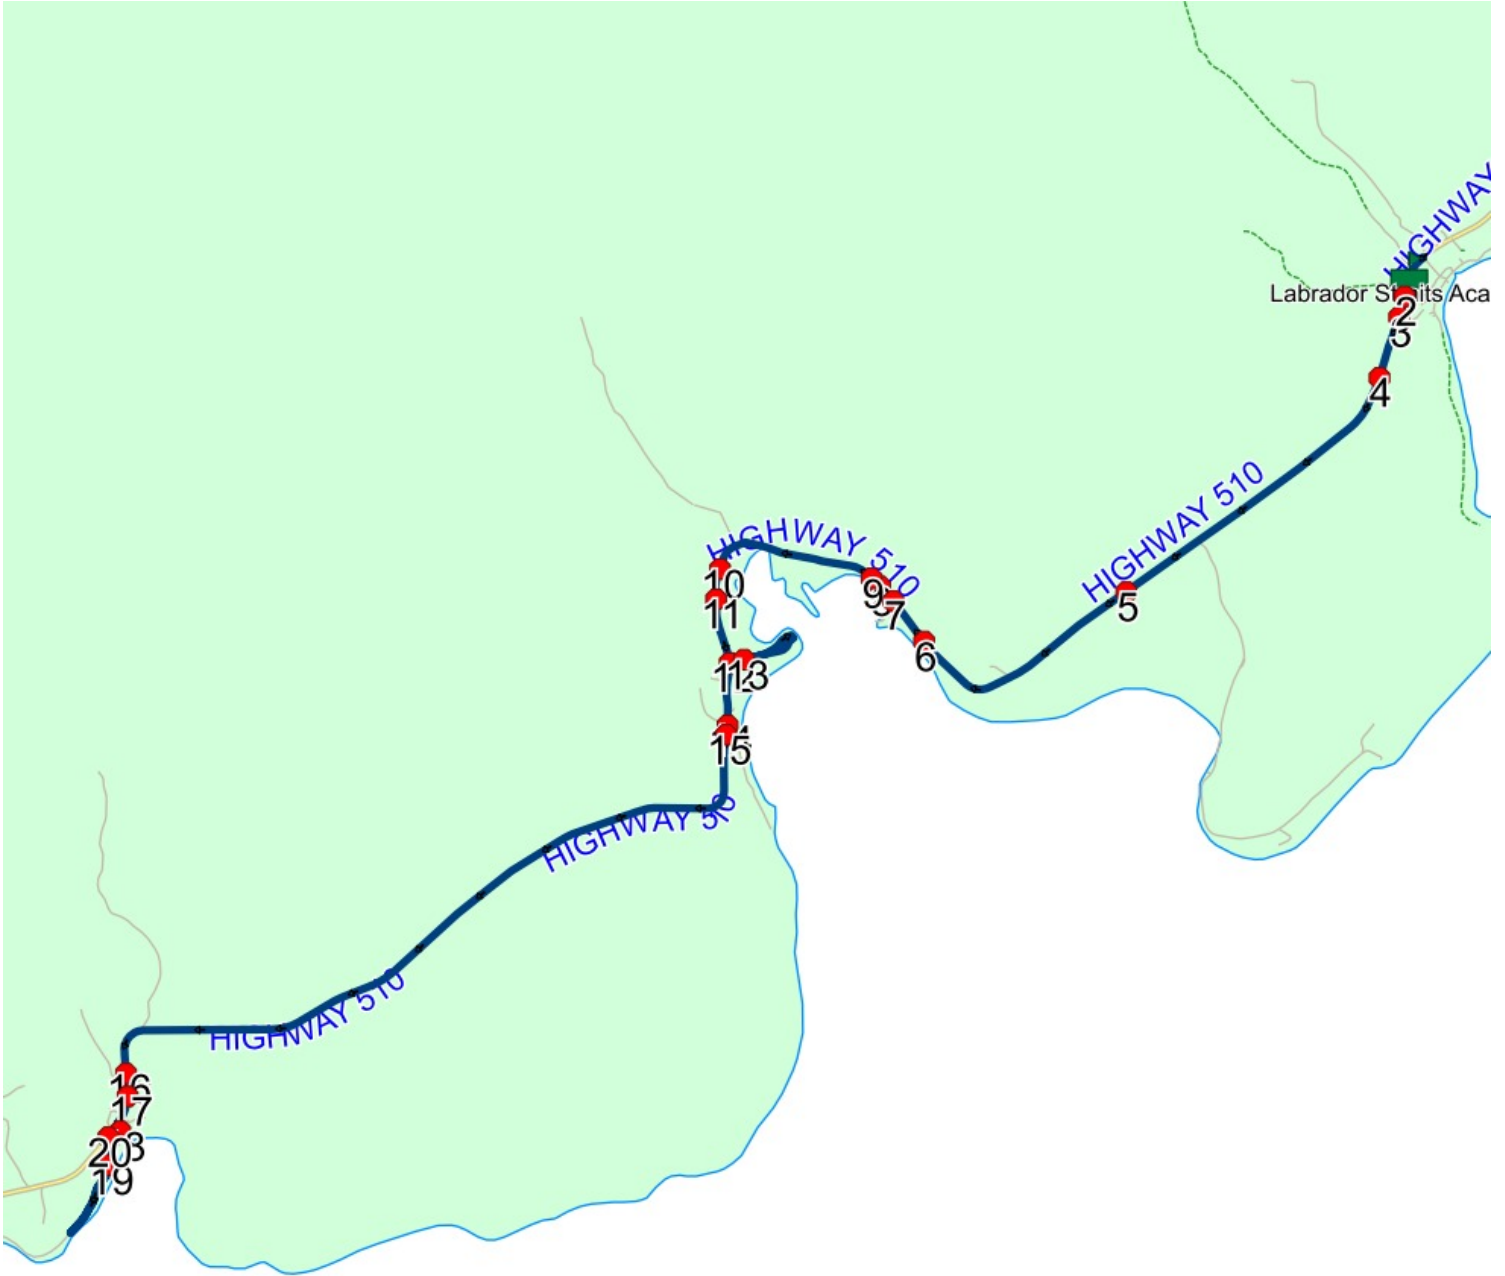

Route: 15-067-1 Run: 15-067-1 PM

Route: 15-067-1 Operator: TMN Busing Ltd
Vehicle: 15-067-1
Description:
Schools: Labrador Straits Academy (487)

Run: 15-067-1 PM Description:
Stops: 20 Start Time: 2:55 PM End Time: 3:58 PM
Schools: Labrador Straits Academy

#	Arrival	Departure	Description
1	2:55 PM	3:10 PM	Labrador Straits Academy Driveway
2	3:11 PM		HIGHWAY 510; L'ANSE-AU-LOUP & HIGHWAY 510; L'ANSE-AU-LOUP
3	3:11 PM	3:12 PM	HIGHWAY 510; L'ANSE-AU-LOUP & EVERGREEN AVE; L'ANSE-AU-LOUP
4	3:12 PM	3:13 PM	HIGHWAY 510; L'ANSE-AU-LOUP & HIGHWAY 510; DIVISION NO. 10, SUBD. A
5	3:17 PM	3:18 PM	102 ENGLISH POINT RD; FORTEAU; A0K
6	3:21 PM		63 ENGLISH POINT RD
7	3:22 PM	3:23 PM	ENGLISH POINT RD & SPRUCE AVE
8	3:23 PM		HIGHWAY 510 & WATER ST
9	3:23 PM		HIGHWAY 510 & BOATS COVE BROOK ST
10	3:26 PM		84 HIGHWAY 510
11	3:26 PM		76 HIGHWAY 510
12	3:27 PM	3:28 PM	HIGHWAY 510 & BUCKLES POINT RD
13	3:29 PM		BUCKLES POINT RD & PHILLIPS DR
14	3:34 PM	3:35 PM	HIGHWAY 510 & SESAME ST
15	3:35 PM	3:36 PM	HIGHWAY 510 & HARBOUR DR
16	3:45 PM	3:46 PM	HIGHWAY 510 & HILLSIDE DR
17	3:46 PM	3:47 PM	HIGHWAY 510 & PLEASANT ST
18	3:48 PM		OCEANVIEW DR & LODGE RD
19	3:50 PM		20 OCEANVIEW DR
20	3:57 PM	3:58 PM	L'ANSE AU CLAIR TURNAROUND

Route: 15-067-1 Run: 15-067-1 PM