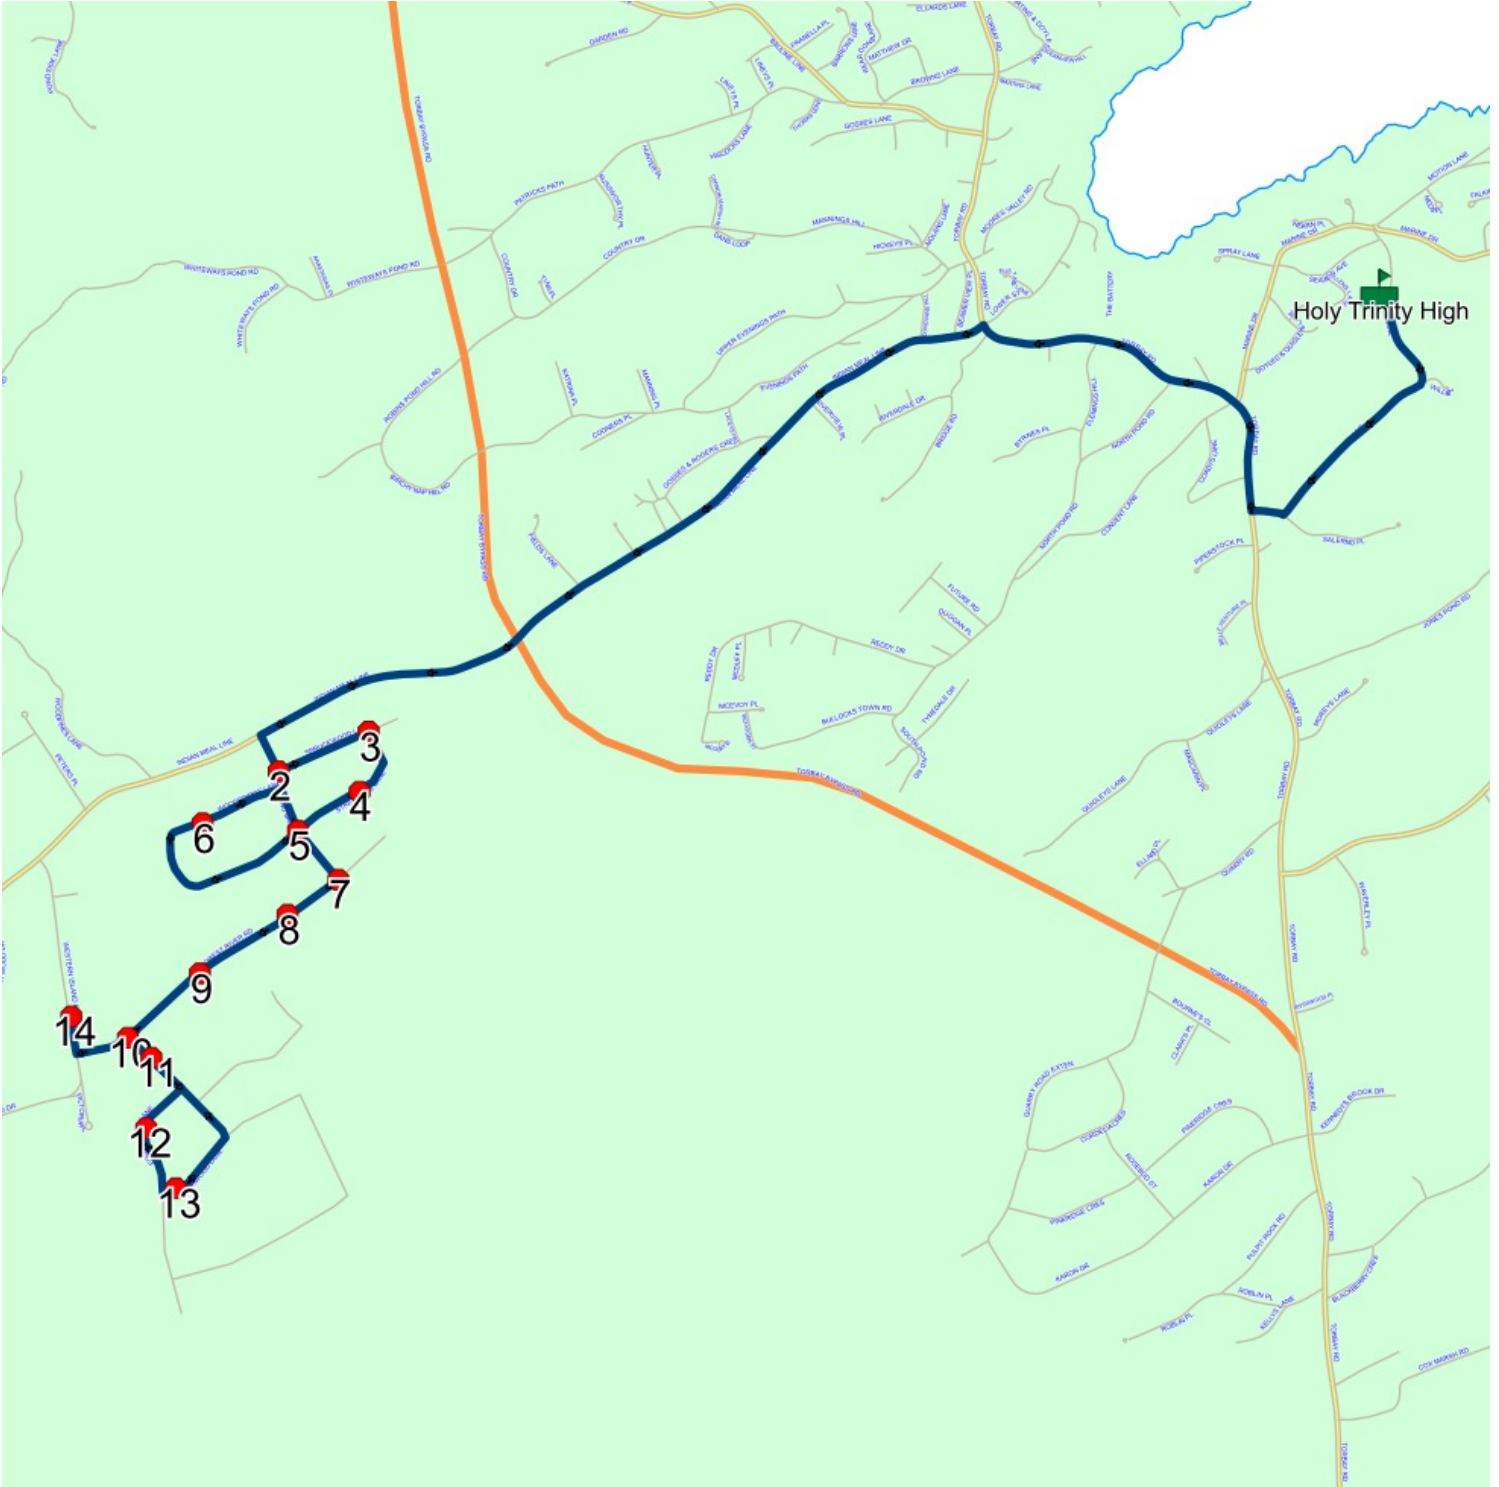

Route: 17-135-9 Run: 17-135-9A PM

Route: 17-135-9

Operator: Executive Taxi Ltd.

Vehicle: 17-135-9

Description:

Schools: Holy Trinity High (368)

Run: 17-135-9A PM

Description:

Schools: Holy Trinity High Stops: 14

Start Time: 2:00 PM

End Time: 2:41 PM

#	Arrival	Departure	Description
1	2:00 PM	2:15 PM	Holy Trinity High Driveway
2	2:23 PM	2:24 PM	Rattling Brook Rd @ Sprucewood Lane
3	2:25 PM	2:26 PM	STREAMSIDE LANE; TORBAY & SPRUCEWOOD LANE; TORBAY
4	2:26 PM	2:27 PM	10 STREAMSIDE LANE; TORBAY; A1K
5	2:27 PM	2:28 PM	Rattling Brook Rd @ Streamside Lane
6	2:29 PM		14 WOODBRIDGE LANE
7	2:30 PM	2:31 PM	FOREST RIVER RD; TORBAY & RATTLING BROOK RD; TORBAY
8	2:31 PM	2:32 PM	#33 Forest River Rd
9	2:32 PM	2:33 PM	22 FOREST RIVER RD; TORBAY; A1K
10	2:33 PM	2:34 PM	Forest River Rd @ Captain Matthew Davis Dr
11	2:34 PM	2:35 PM	5 CAPTAIN MATTHEW DAVIS DR; TORBAY; A1K
12	2:36 PM		#10 Edgewater Lane
13	2:37 PM	2:38 PM	3 CEDARWOOD LANE
14	2:40 PM	2:41 PM	#35 Western Island Pond Dr

Route: 17-135-9 Run: 17-135-9A PM