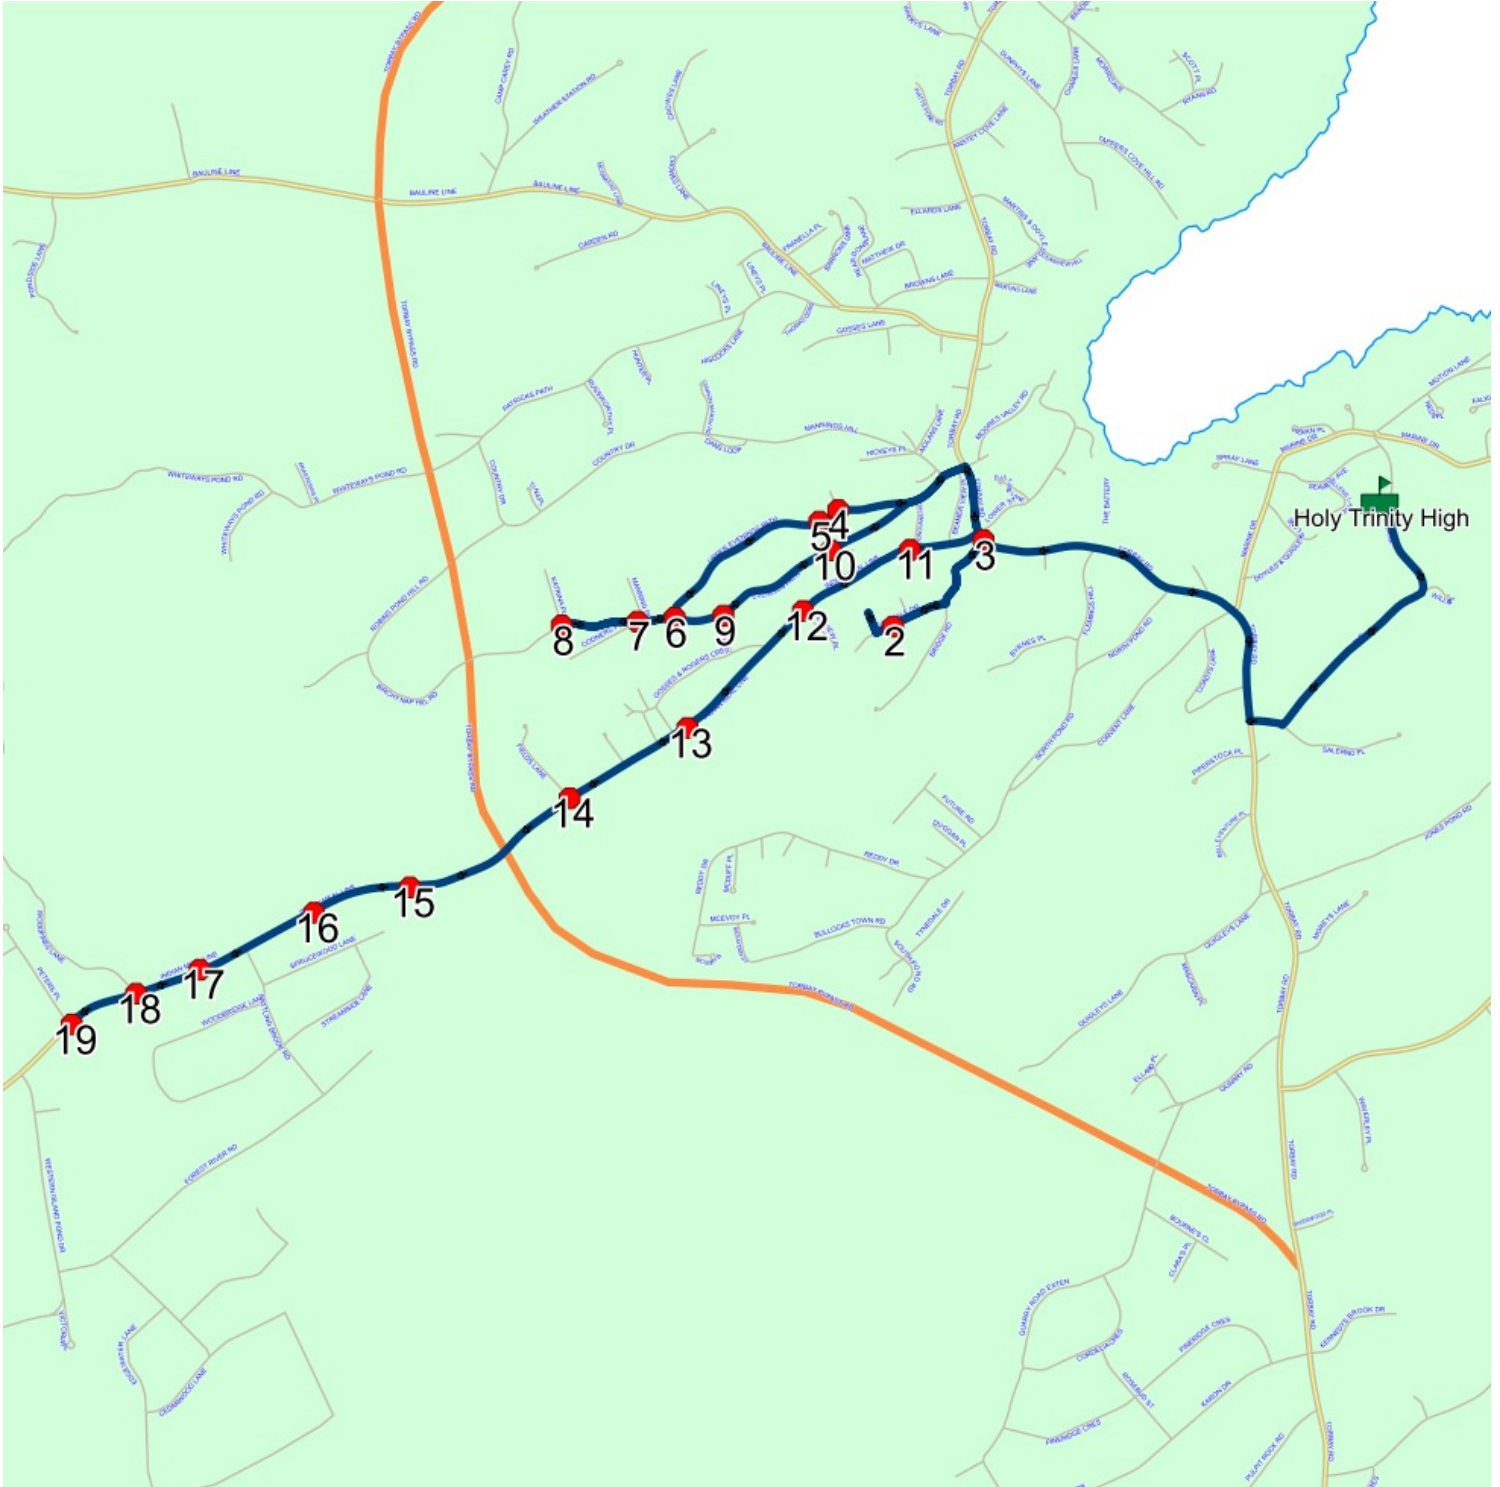

Route: 17-135-13 Run: 17-135-13A PM

Route: 17-135-13

Operator: Executive Taxi Ltd.

Vehicle: 17-135-13

Description:

Schools: Holy Trinity High (368)

Run: 17-135-13A PM

Description:

Schools: Holy Trinity High Stops: 19

Start Time: 2:12 PM

End Time: 2:47 PM

#	Arrival	Departure	Description
1	2:12 PM	2:15 PM	Holy Trinity High Driveway
2	2:19 PM	2:20 PM	15 RIVERDALE DR
3	2:24 PM		Torbay Rd @ Birdge Rd
4	2:27 PM		Upper Evenings Path @ Jens PI
5	2:27 PM	2:28 PM	50 UPPER EVENINGS PATH; TORBAY; A1K
6	2:29 PM		Evenings Path @ Upper Evenings Path
7	2:30 PM		BIRCHY NAP HILL RD; TORBAY & CODNERS PL; TORBAY
8	2:30 PM	2:31 PM	BIRCHY NAP HILL RD; TORBAY & KATRINA PL; TORBAY
9	2:34 PM	2:35 PM	101 EVENINGS PATH; TORBAY; A1K
10	2:35 PM	2:36 PM	Evenings Path @ Texas PI
11	2:38 PM		#30 Indian Meal Line
12	2:39 PM	2:40 PM	Indian Meal Line @ Riverview PI
13	2:40 PM	2:41 PM	154 INDIAN MEAL LINE; TORBAY; A1K
14	2:42 PM		Indian Meal Line @ Fields Lane
15	2:43 PM	2:44 PM	265 INDIAN MEAL LINE; TORBAY; A1K
16	2:44 PM	2:45 PM	303 INDIAN MEAL LINE; TORBAY; A1K
17	2:46 PM		355 INDIAN MEAL LINE
18	2:46 PM		Indian Meal Line @ Woodfines Lane
19	2:47 PM		413 INDIAN MEAL LINE

Route: 17-135-13 Run: 17-135-13A PM