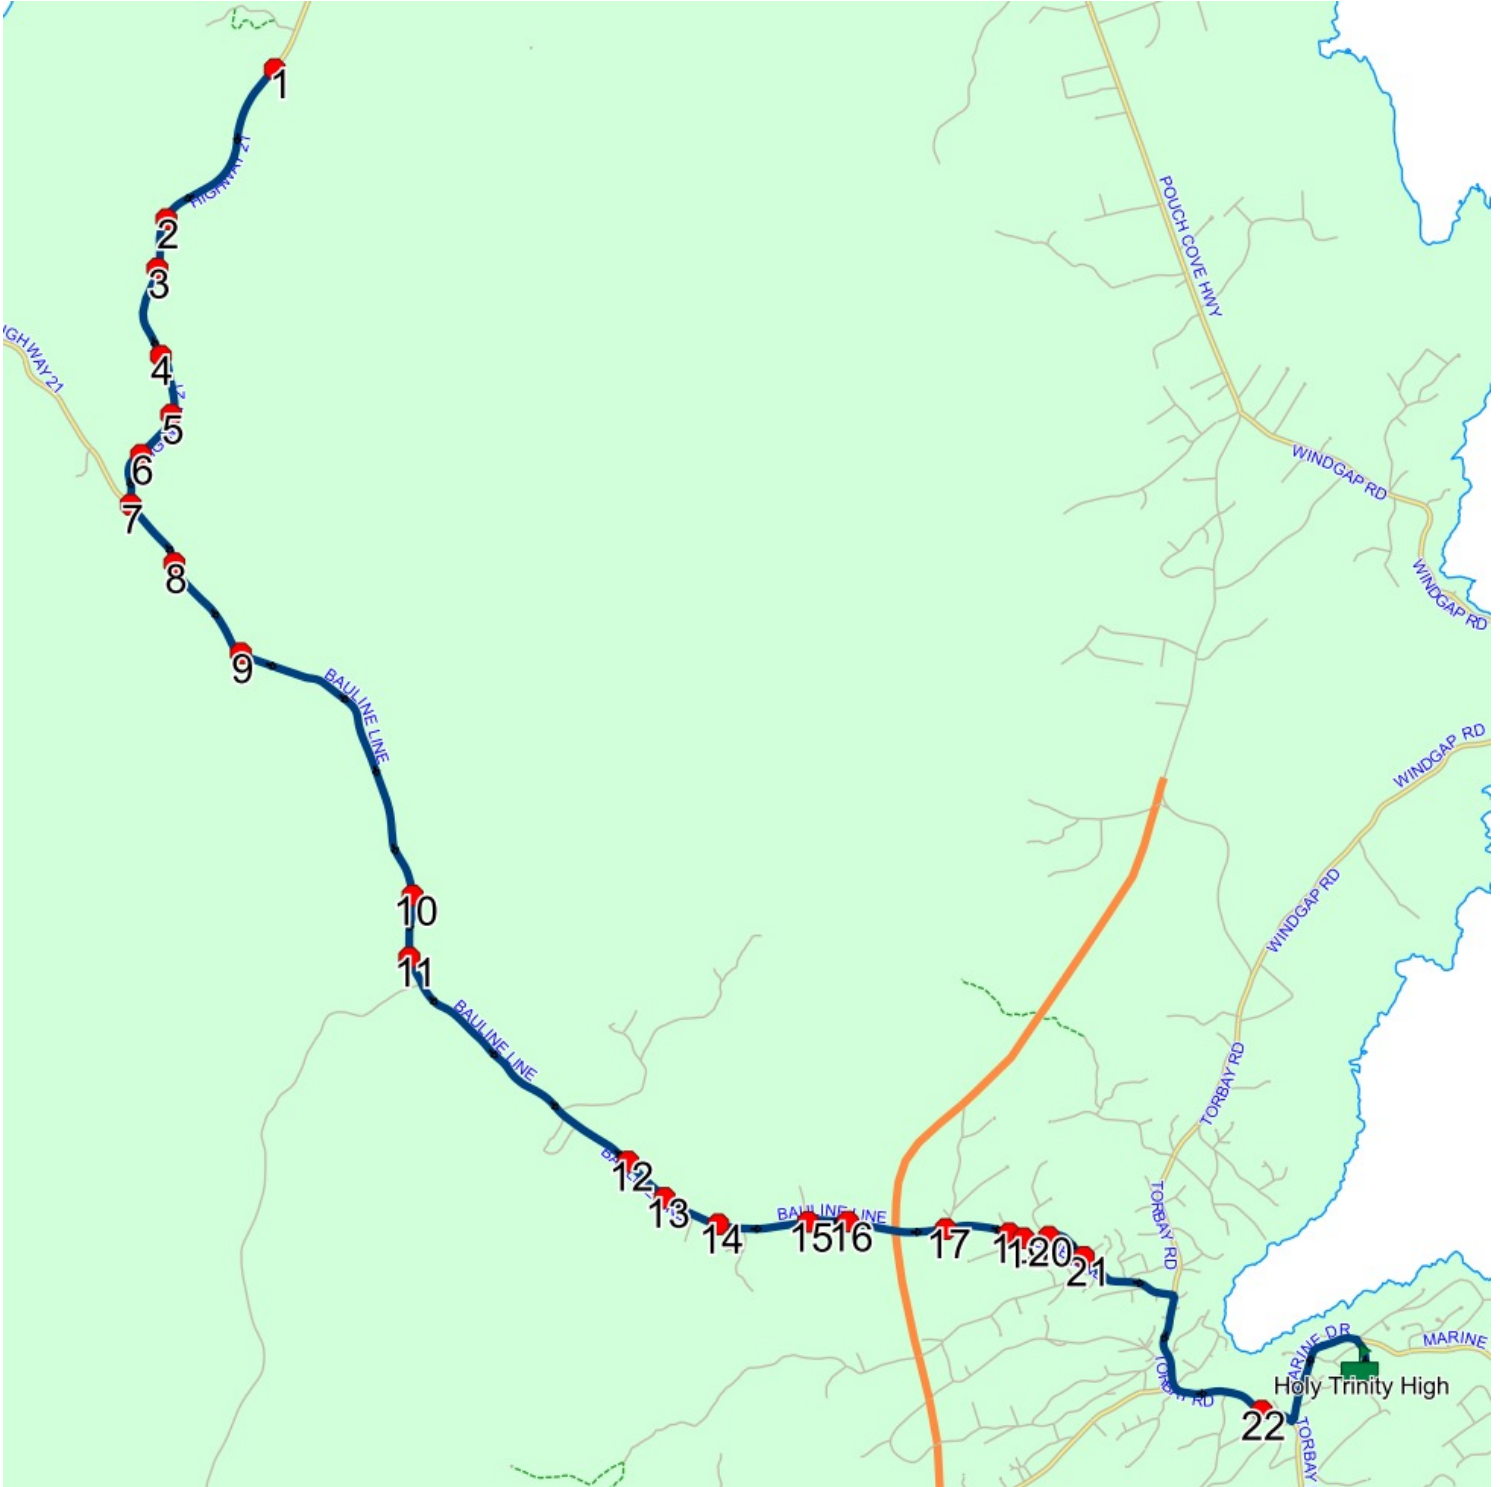

Route: 17-135-12 Run: 17-135-12A AM

Route: 17-135-12

Operator: Executive Taxi Ltd.

Vehicle: 17-135-12

Description:

Schools: Holy Trinity High (368)

Run: 17-135-12A AM

Description:

Schools: Holy Trinity High Stops: 23

Start Time: 7:23 AM

End Time: 7:53 AM

#	Arrival	Departure	Description
1	7:23 AM	7:24 AM	174 HIGHWAY 21; BAULINE; A1K
2		7:25 AM	108 HIGHWAY 21; BAULINE; A1K : 2023-10-20
3		7:25 AM	101 HIGHWAY 21; BAULINE; A1K
4		7:26 AM	65 HIGHWAY 21
5		7:27 AM	41 HIGHWAY 21; BAULINE; A1K
6	7:27 AM	7:28 AM	20 HIGHWAY 21; BAULINE; A1K
7		7:29 AM	1248 BAULINE LINE; BAULINE; A1K
8		7:30 AM	1155 BAULINE LINE; BAULINE; A1K
9		7:31 AM	1084 BAULINE LINE; BAULINE; A1K
10		7:33 AM	901 BAULINE LINE
11		7:34 AM	#865 Bauline Line
12		7:36 AM	450 BAULINE LINE; TORBAY; A1K
13		7:37 AM	387 BAULINE LINE; TORBAY; A1K
14		7:38 AM	334 BAULINE LINE; TORBAY; A1K
15	7:39 AM	7:40 AM	BAULINE LINE; TORBAY & MARY MANNING PL; TORBAY
16		7:40 AM	290 BAULINE LINE; TORBAY; A1K
17	7:41 AM	7:42 AM	Bauline Line @ Buckleys Hill
18	7:42 AM	7:43 AM	Bauline Line @ McGraths Lane
19		7:43 AM	Bauline Line @ Garden Rd
20	7:43 AM	7:44 AM	BAULINE LINE; TORBAY & CROWES LANE; TORBAY
21	7:44 AM	7:45 AM	Bauline Line @ Franelia Pl
22	7:47 AM	7:48 AM	NORTH POND RD; TORBAY & TORBAY RD; TORBAY
23	7:50 AM	7:53 AM	Holy Trinity High Driveway

Route: 17-135-12 Run: 17-135-12A AM