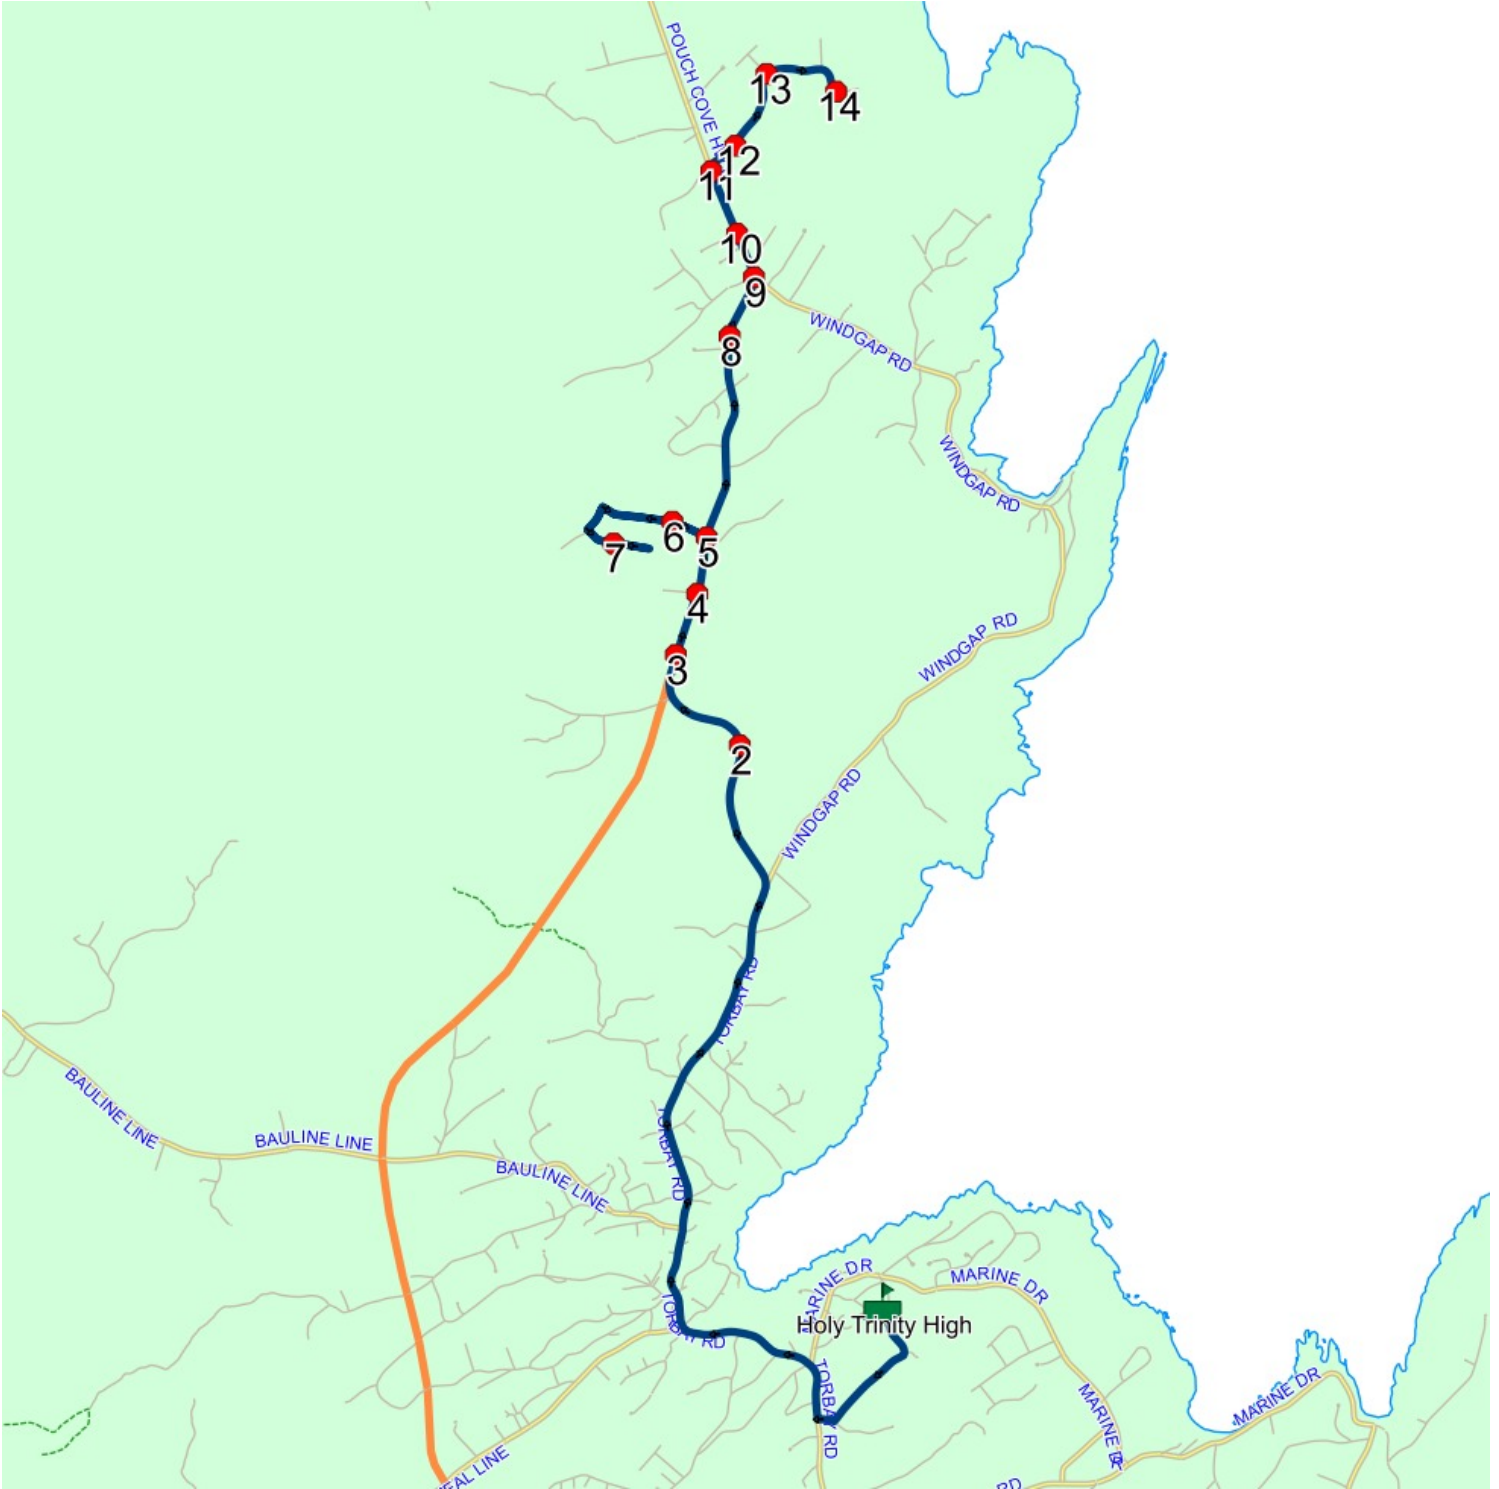

Route: 17-135-4 Run: 17-135-4A PM

Route: 17-135-4

Operator: Executive Taxi Ltd.

Vehicle: 17-135-4

Description:

Schools: Holy Trinity High (368)

Run: 17-135-4A PM

Description:

Schools: Holy Trinity High Stops: 14

Start Time: 2:00 PM

End Time: 2:44 PM

#	Arrival	Departure	Description
1	2:00 PM	2:15 PM	Holy Trinity High Driveway
2	2:22 PM		1853 TORBAY RD; TORBAY; A1K
3	2:23 PM		#155 Pouch Cove Hwy
4	2:24 PM		Pouch Cove Hwy @ Jacks PI
5	2:24 PM	2:25 PM	Pouch Cove Hwy @ Admirals Grove Rd
6	2:25 PM	2:26 PM	ADMIRALS GROVE RD & DAS PL
7	2:28 PM	2:29 PM	12 TODDS PL
8	2:35 PM	2:36 PM	390 POUCH COVE LINE; FLATROCK; A1K
9	2:36 PM	2:37 PM	Pouch Cove Hwy @ Deer Marsh Rd
10	2:37 PM	2:38 PM	Pouch Cove Hwy @ Hawkins PI
11	2:38 PM	2:39 PM	Pouch Cove Hwy @ Jessies PI
12	2:40 PM	2:41 PM	20 RED HEAD RD; FLATROCK; A1K
13	2:41 PM	2:42 PM	Red Head Rd @ Hannahs Rd
14	2:43 PM	2:44 PM	#138 Red Head Rd

Route: 17-135-4 Run: 17-135-4A PM