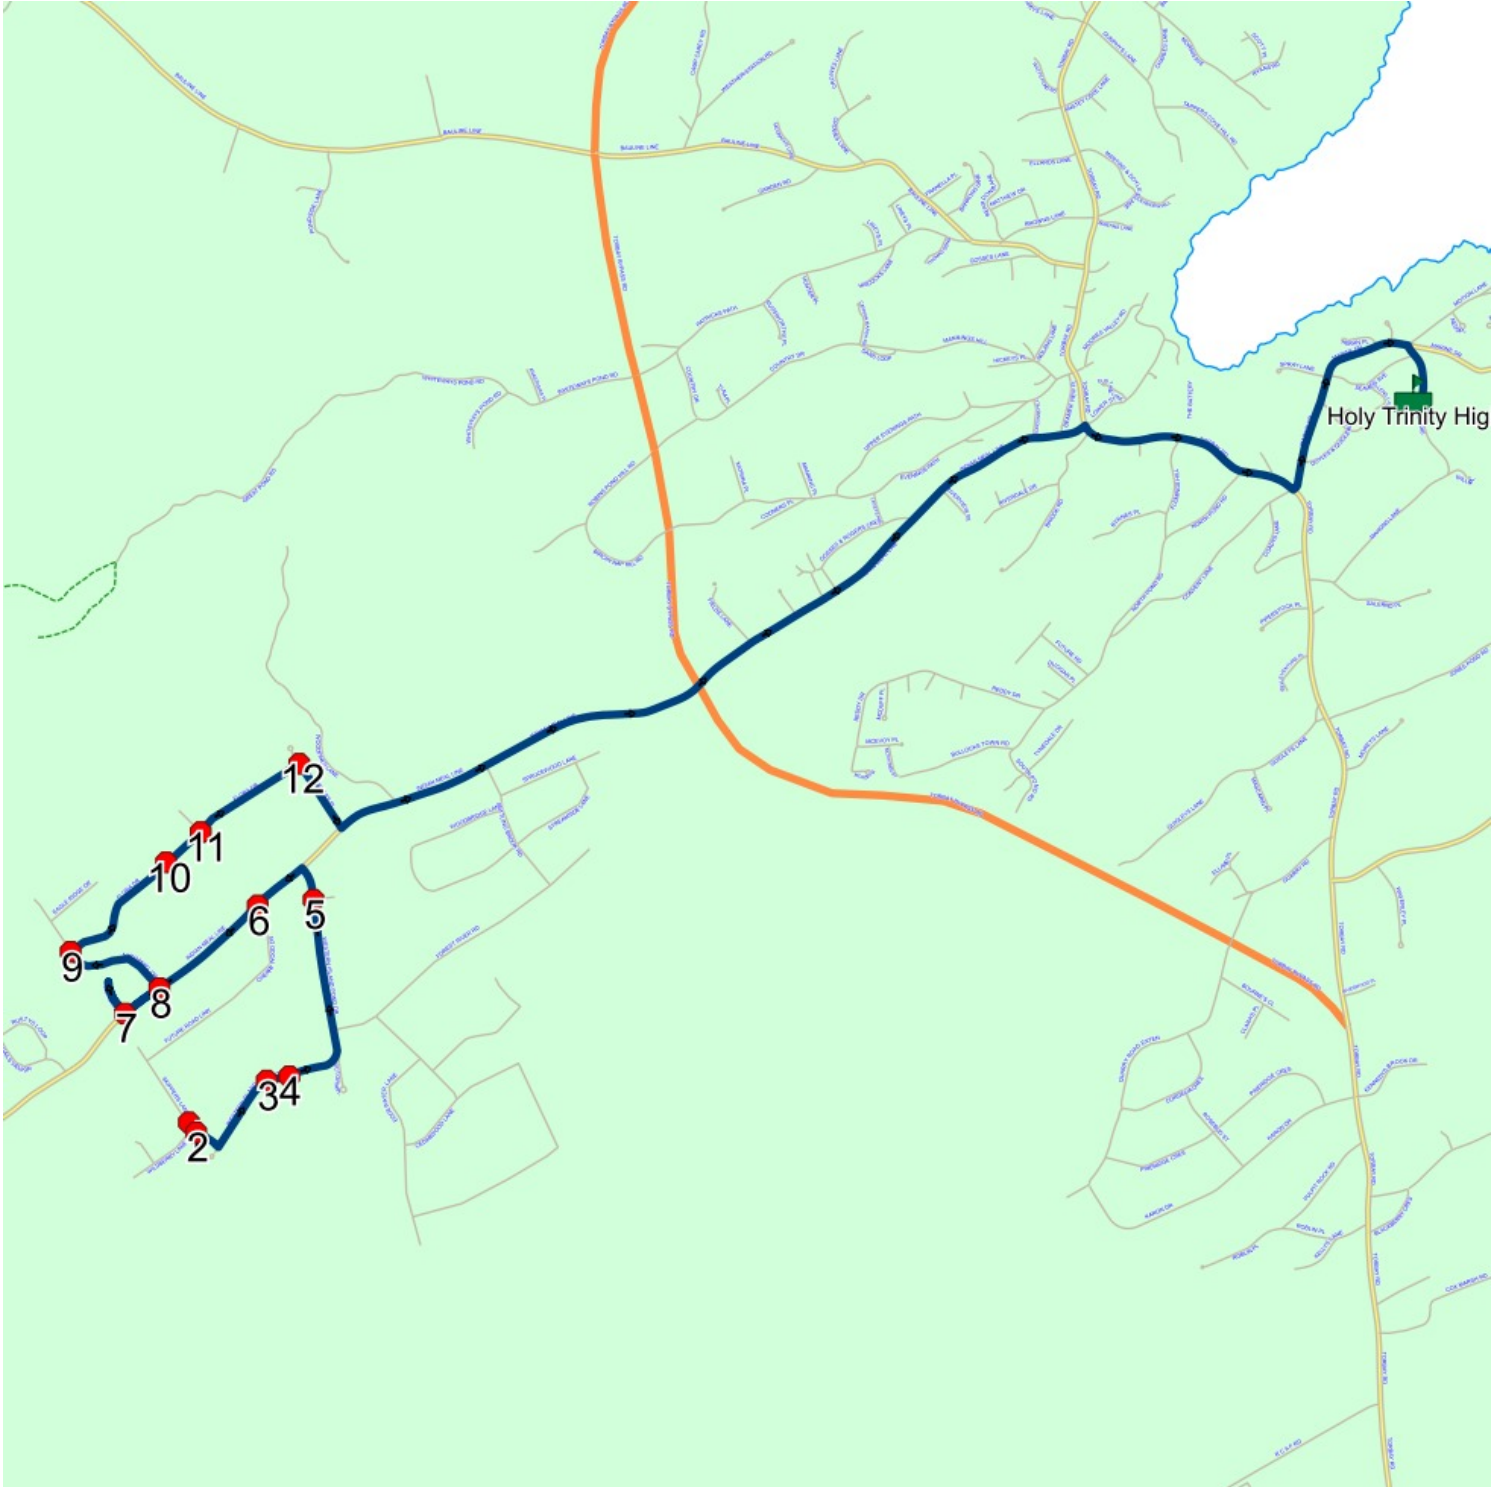

Route: 17-135-7 Run: 17-135-7A AM

Route: 17-135-7

Operator: Executive Taxi Ltd.

Vehicle: 17-135-7

Description:

Schools: Holy Trinity High (368)

Run: 17-135-7A AM

Description:

Schools: Holy Trinity High Stops: 13

Start Time: 7:24 AM

End Time: 7:52 AM

#	Arrival	Departure	Description
1		7:24 AM	#19 Skippers Lndg
2	7:24 AM	7:25 AM	5 SKIPPERS LANDING; TORBAY; A1K
3		7:26 AM	70 WESTERN ISLAND POND DR; TORBAY; A1K
4	7:26 AM	7:27 AM	61 WESTERN ISLAND POND DR; TORBAY; A1K
5		7:28 AM	WESTERN ISLAND POND DR & CONCEPTAS PL
6	7:29 AM	7:30 AM	Indian Meal Line @ Cherry Wood Dr
7		7:31 AM	Indian Meal Line @ Victor Pl
8	7:35 AM	7:36 AM	Indian Meal Line @ Nathaniel Dr
9		7:37 AM	Nathaniel Dr @ Flora Dr
10	7:38 AM	7:39 AM	#15 Flora Dr
11		7:39 AM	Flora Dr @ Scenic View Dr
12		7:40 AM	Flora Dr @ Peters Pl
13	7:50 AM	7:52 AM	Holy Trinity High Driveway

Route: 17-135-7 Run: 17-135-7A AM