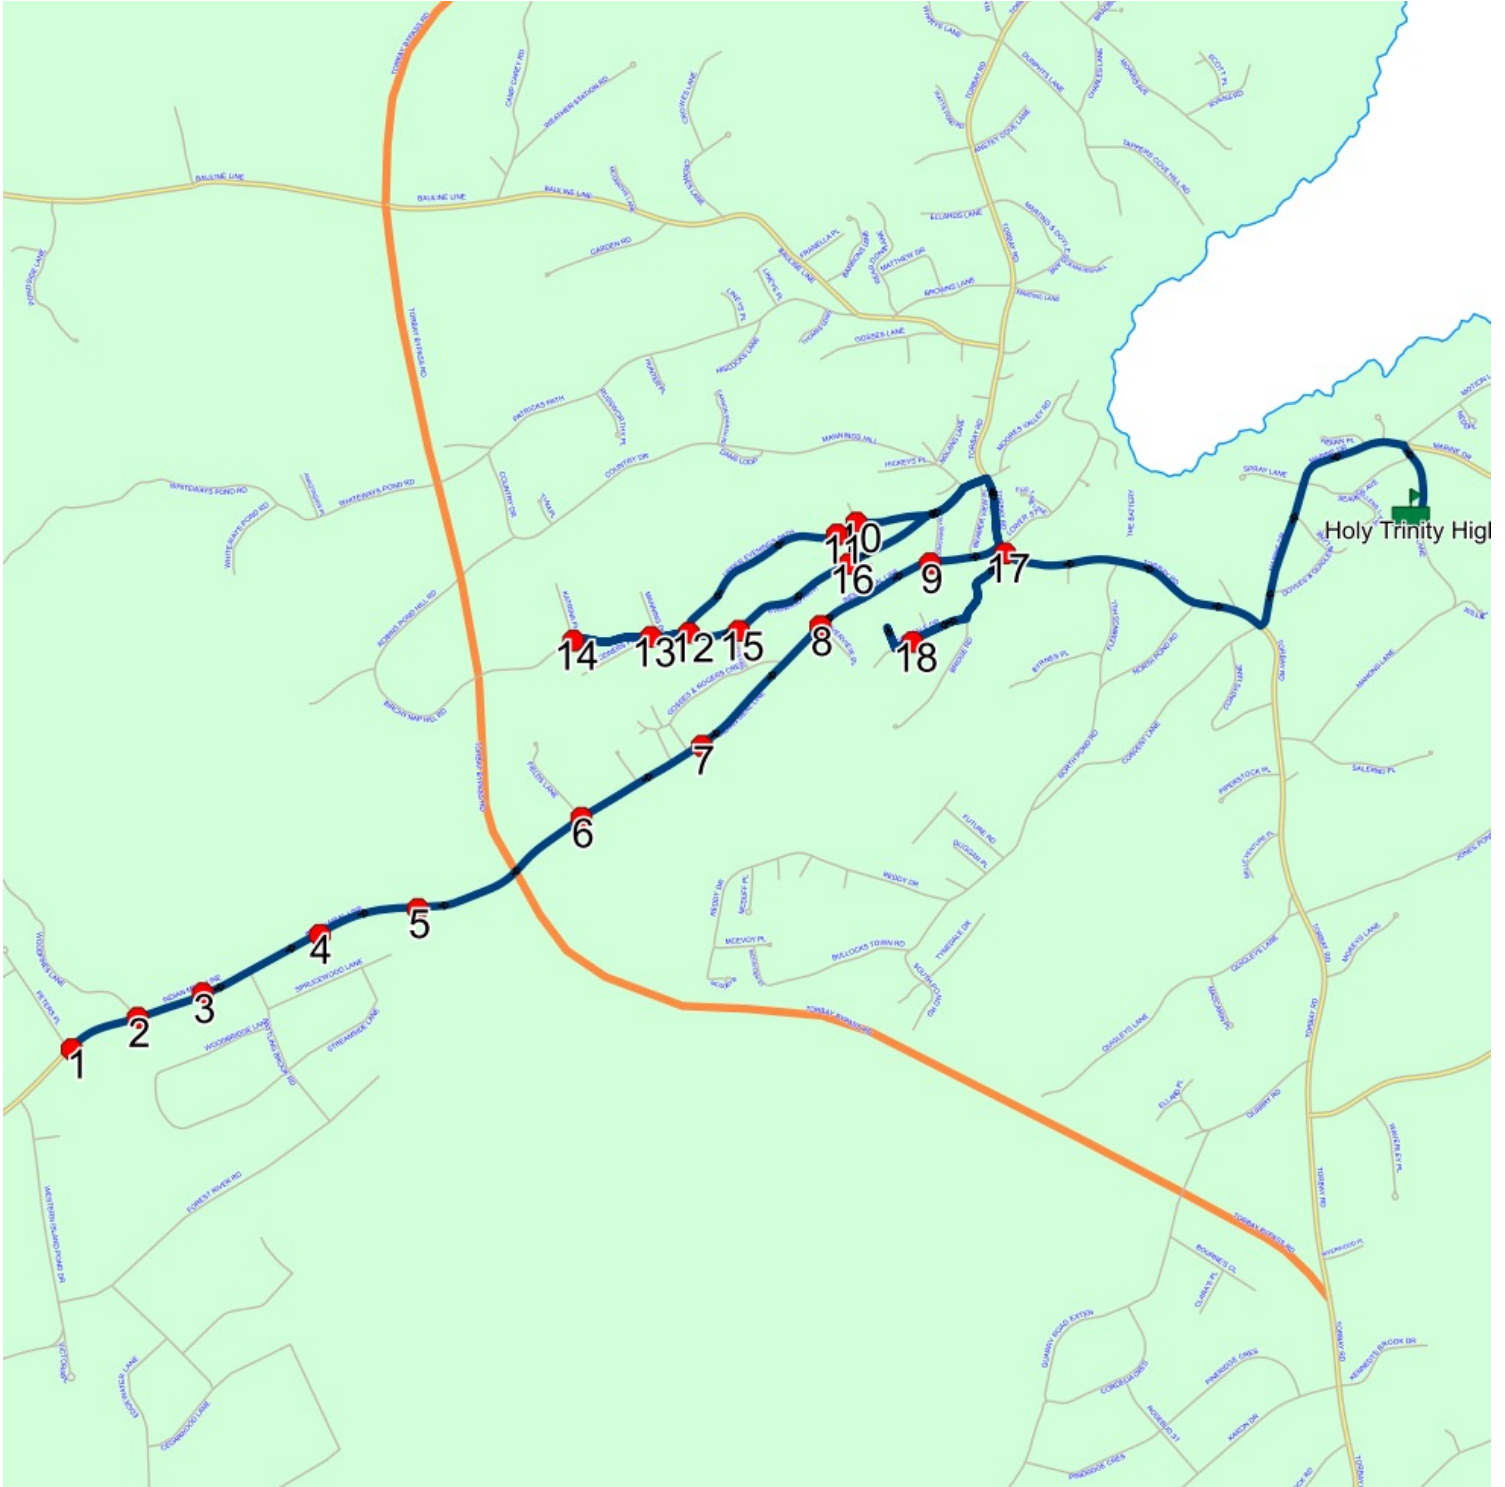

Route: 17-135-13 Run: 17-135-13A AM

Route: 17-135-13

Operator: Executive Taxi Ltd.

Vehicle: 17-135-13

Description:

Schools: Holy Trinity High (368)

Run: 17-135-13A AM

Description:

Schools: Holy Trinity High Stops: 19

Start Time: 7:20 AM

End Time: 7:52 AM

#	Arrival	Departure	Description
1		7:20 AM	413 INDIAN MEAL LINE
2		7:21 AM	Indian Meal Line @ Woodfines Lane
3		7:21 AM	355 INDIAN MEAL LINE
4	7:22 AM	7:23 AM	303 INDIAN MEAL LINE; TORBAY; A1K
5		7:23 AM	265 INDIAN MEAL LINE; TORBAY; A1K
6	7:24 AM	7:25 AM	Indian Meal Line @ Fields Lane
7		7:26 AM	154 INDIAN MEAL LINE; TORBAY; A1K
8		7:27 AM	Indian Meal Line @ Riverview Pl
9		7:28 AM	#30 Indian Meal Line
10		7:31 AM	Upper Evenings Path @ Jens Pl
11	7:31 AM	7:32 AM	50 UPPER EVENINGS PATH; TORBAY; A1K
12		7:33 AM	Evenings Path @ Upper Evenings Path
13	7:33 AM	7:34 AM	BIRCHY NAP HILL RD; TORBAY & CODNERS PL; TORBAY
14		7:34 AM	BIRCHY NAP HILL RD; TORBAY & KATRINA PL; TORBAY
15	7:37 AM	7:38 AM	101 EVENINGS PATH; TORBAY; A1K
16	7:38 AM	7:39 AM	Evenings Path @ Texas Pl
17		7:40 AM	Torbay Rd @ Birdge Rd
18	7:45 AM	7:46 AM	15 RIVERDALE DR
19	7:50 AM	7:52 AM	Holy Trinity High Driveway

Route: 17-135-13 Run: 17-135-13A AM