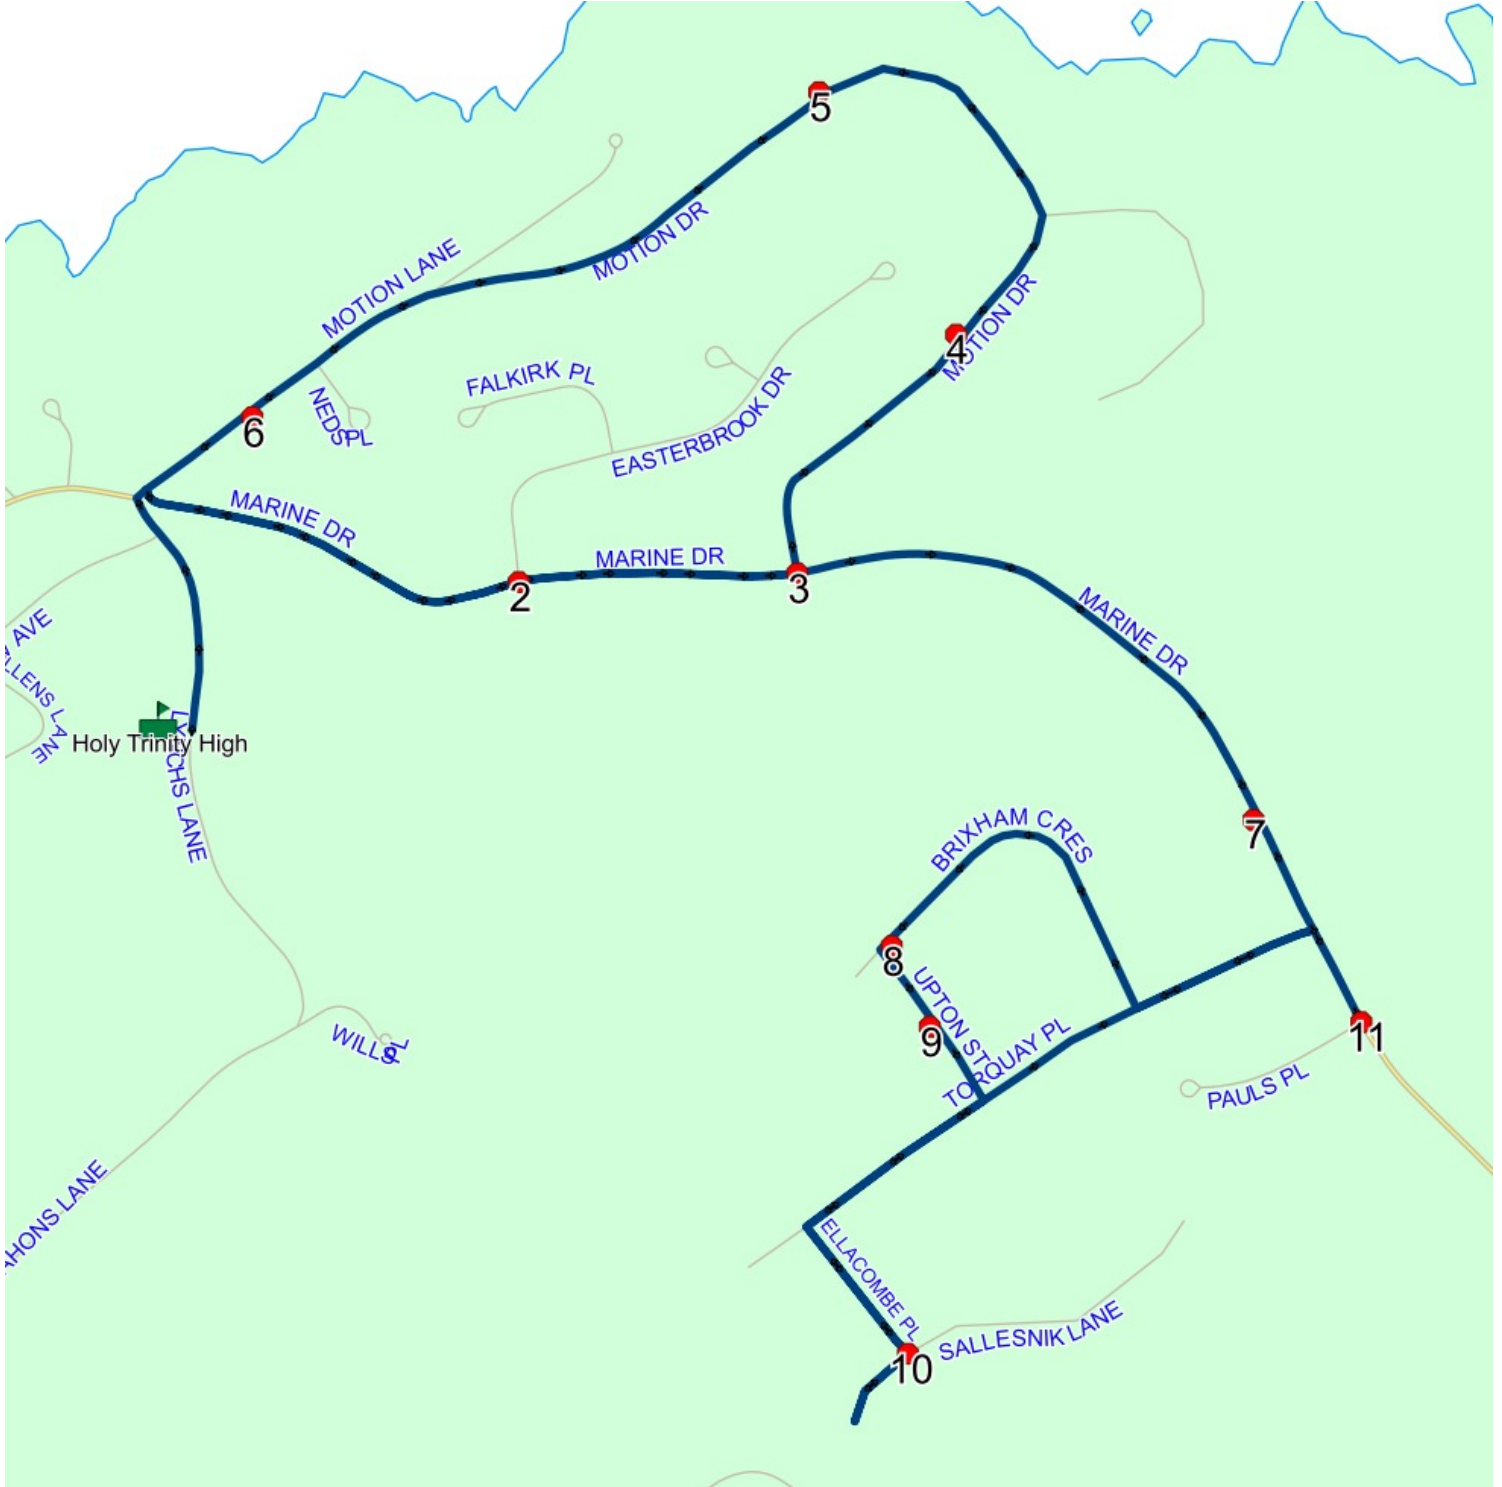

Route: 17-135-11 Run: 17-135-11A PM

Route: 17-135-11

Operator: Executive Taxi Ltd.

Vehicle: 17-135-11

Description:

Schools: Holy Trinity High (368)

Run: 17-135-11A PM

Description:

Schools: Holy Trinity High Stops: 11

Start Time: 2:12 PM

End Time: 2:36 PM

#	Arrival	Departure	Description
1	2:12 PM	2:15 PM	Holy Trinity High Driveway
2	2:16 PM	2:17 PM	MARINE DR; TORBAY & EASTERBROOK DR; TORBAY
3	2:18 PM		MOTION DR; TORBAY & MARINE DR; TORBAY
4	2:19 PM	2:20 PM	83 MOTION DR; TORBAY; A1K
5	2:21 PM		45 MOTION DR; TORBAY; A1K
6	2:22 PM	2:23 PM	32 MOTION LANE; TORBAY
7	2:25 PM	2:26 PM	254 MARINE DR; TORBAY; A1K
8	2:27 PM	2:28 PM	#2 Brikham Cres
9	2:28 PM	2:29 PM	5 UPTON ST; TORBAY; A1K
10	2:30 PM	2:31 PM	Ellacombe PI @ Sallesnik Lane
11	2:36 PM		MARINE DR; TORBAY & PAULS PL; TORBAY

Route: 17-135-11 Run: 17-135-11A PM