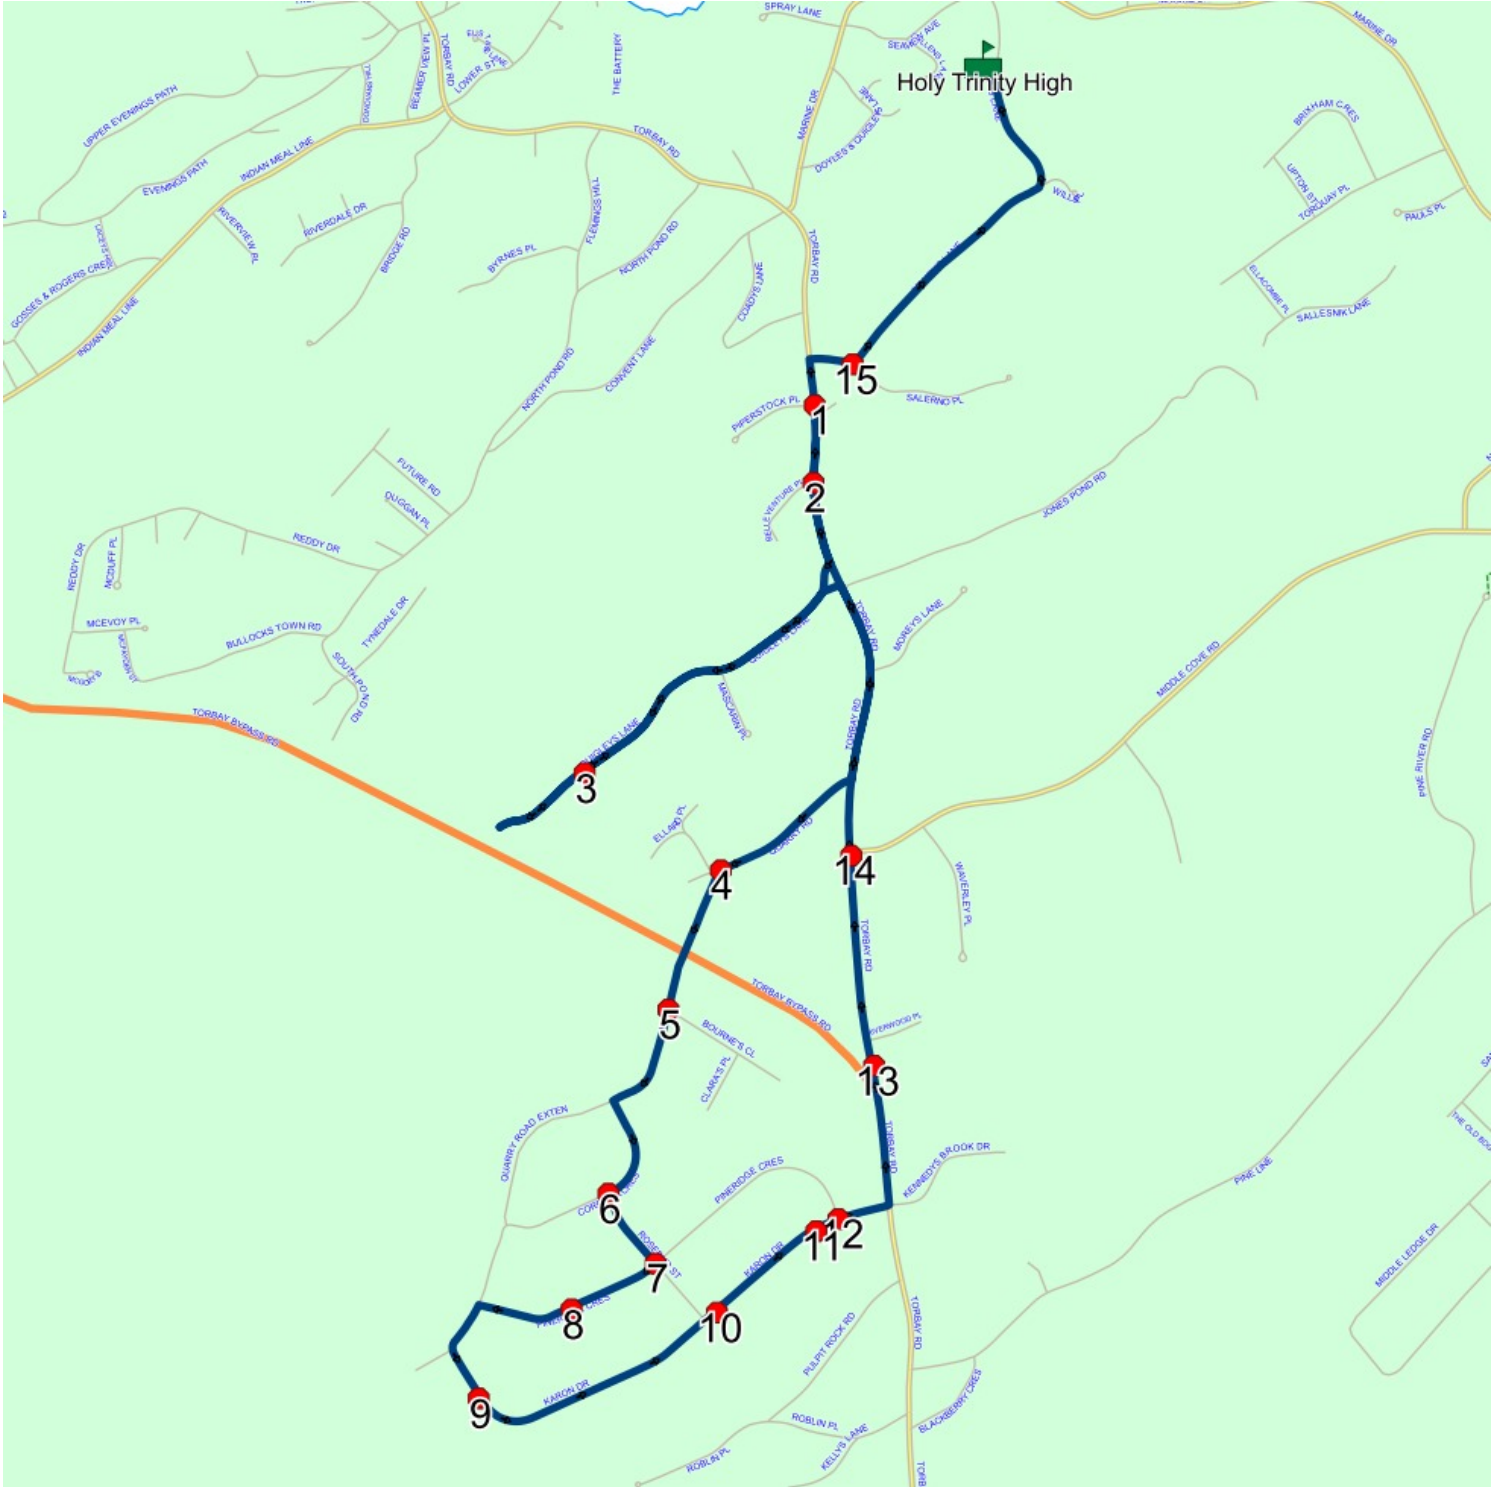

Route: 17-135-8 Run: 17-135-8A AM

Route: 17-135-8

Operator: Executive Taxi Ltd.

Vehicle: 17-135-8

Description:

Schools: Holy Trinity High (368)

Run: 17-135-8A AM

Description:

Schools: Holy Trinity High Stops: 16

Start Time: 7:26 AM

End Time: 7:52 AM

#	Arrival	Departure	Description
1	7:26 AM	7:27 AM	TORBAY RD; TORBAY & PIPERSTOCK PL; TORBAY
2		7:27 AM	TORBAY RD; TORBAY & BELLEVENTURE PL; TORBAY
3		7:32 AM	95 QUIGLEYS LANE; TORBAY; A1K
4		7:35 AM	QUARRY RD; TORBAY & ELLARD PL; TORBAY
5		7:36 AM	Quarry Rd Ext @ Bournes Cl
6	7:37 AM	7:38 AM	CORDELIA CRES; TORBAY & ROSEBUD ST; TORBAY
7		7:39 AM	Pineridge Cres @ Rosebud St
8		7:40 AM	63 PINERIDGE CRES; TORBAY; A1K
9	7:41 AM	7:42 AM	#113 Karon Dr
10		7:43 AM	75 KARON DR
11	7:43 AM	7:44 AM	#29 Karon Dr
12		7:44 AM	Karon Dr @ Pineridge Cres
13		7:45 AM	996 TORBAY RD; TORBAY; A1K
14		7:46 AM	TORBAY RD; TORBAY & MIDDLE COVE RD; LOGY BAY-MIDDLE COVE-OUTER COVE
15		7:48 AM	MAHONS LANE; TORBAY & SALERNO PL; TORBAY
16	7:50 AM	7:52 AM	Holy Trinity High Driveway

Route: 17-135-8 Run: 17-135-8A AM