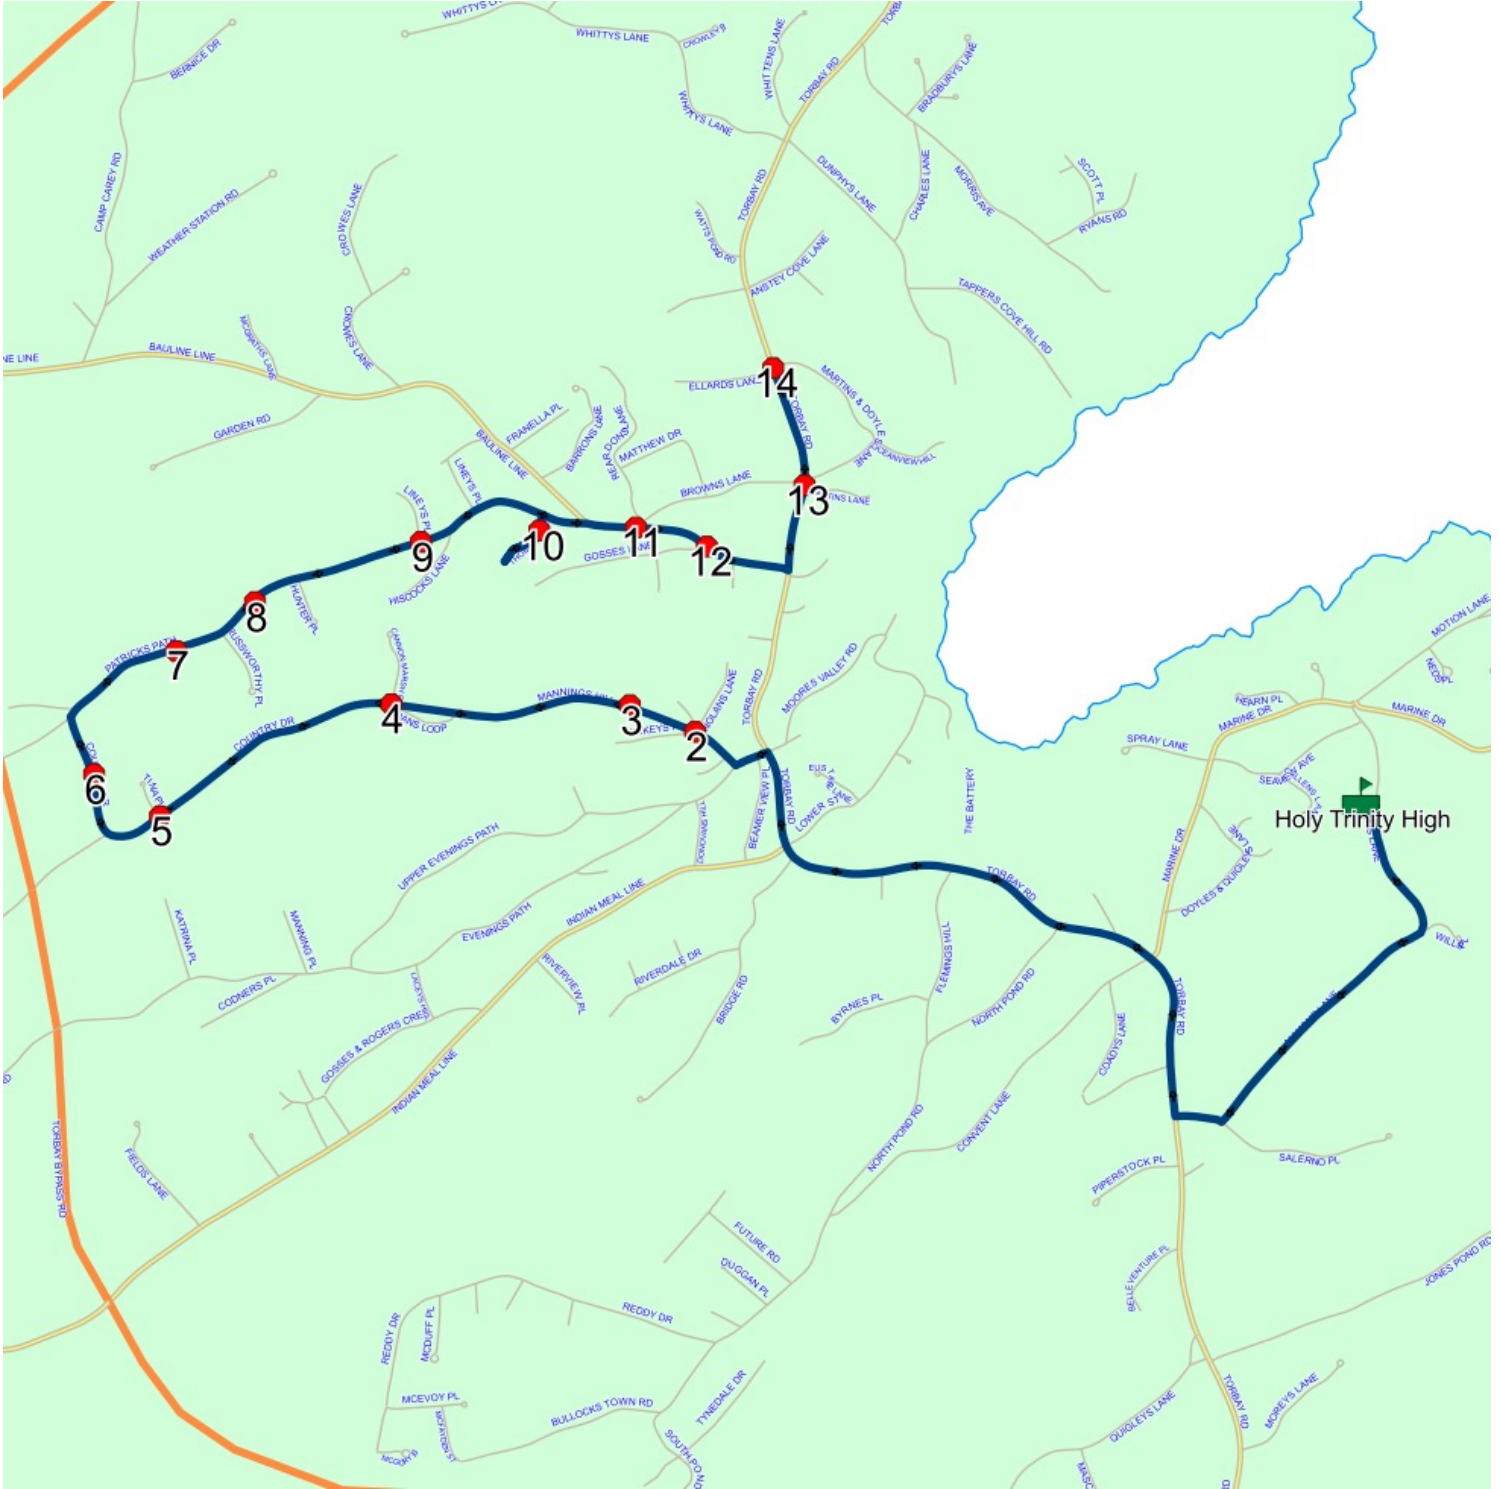

Route: 17-135-6 Run: 17-135-6A PM

Route: 17-135-6 Operator: Executive Taxi Ltd.
Vehicle: 17-135-6
Description:
Schools: Holy Trinity High (368)

Run: 17-135-6A PM Description:
Schools: Holy Trinity High Stops: 14 Start Time: 2:00 PM End Time: 2:35 PM

#	Arrival	Departure	Description
1	2:00 PM	2:15 PM	Holy Trinity High Driveway
2	2:19 PM	2:20 PM	Mannings Hill @ Hickeys Pl
3	2:20 PM		11 COUNTRY DR; TORBAY; A1K
4	2:21 PM	2:22 PM	COUNTRY DR; TORBAY & CANNON MARSH RD; TORBAY
5	2:23 PM		COUNTRY DR; TORBAY & TINA PL; TORBAY
6	2:24 PM		206 COUNTRY DR; TORBAY; A1K
7	2:25 PM		152 PATRICKS PATH; TORBAY; A1K
8	2:25 PM	2:26 PM	105 PATRICKS PATH; TORBAY; A1K
9	2:26 PM	2:27 PM	Patricks Path @ Lineys Pl
10	2:27 PM	2:28 PM	3 THOMAS GDNS : 2025-06-30
11	2:31 PM	2:32 PM	Bauline Line @ Browns Lane
12	2:32 PM	2:33 PM	BAULINE LINE; TORBAY & GOSSES LANE; TORBAY
13	2:34 PM		TORBAY RD; TORBAY & MARTINS LANE; TORBAY
14	2:35 PM		TORBAY RD & ELLARDS LANE

Route: 17-135-6 Run: 17-135-6A PM