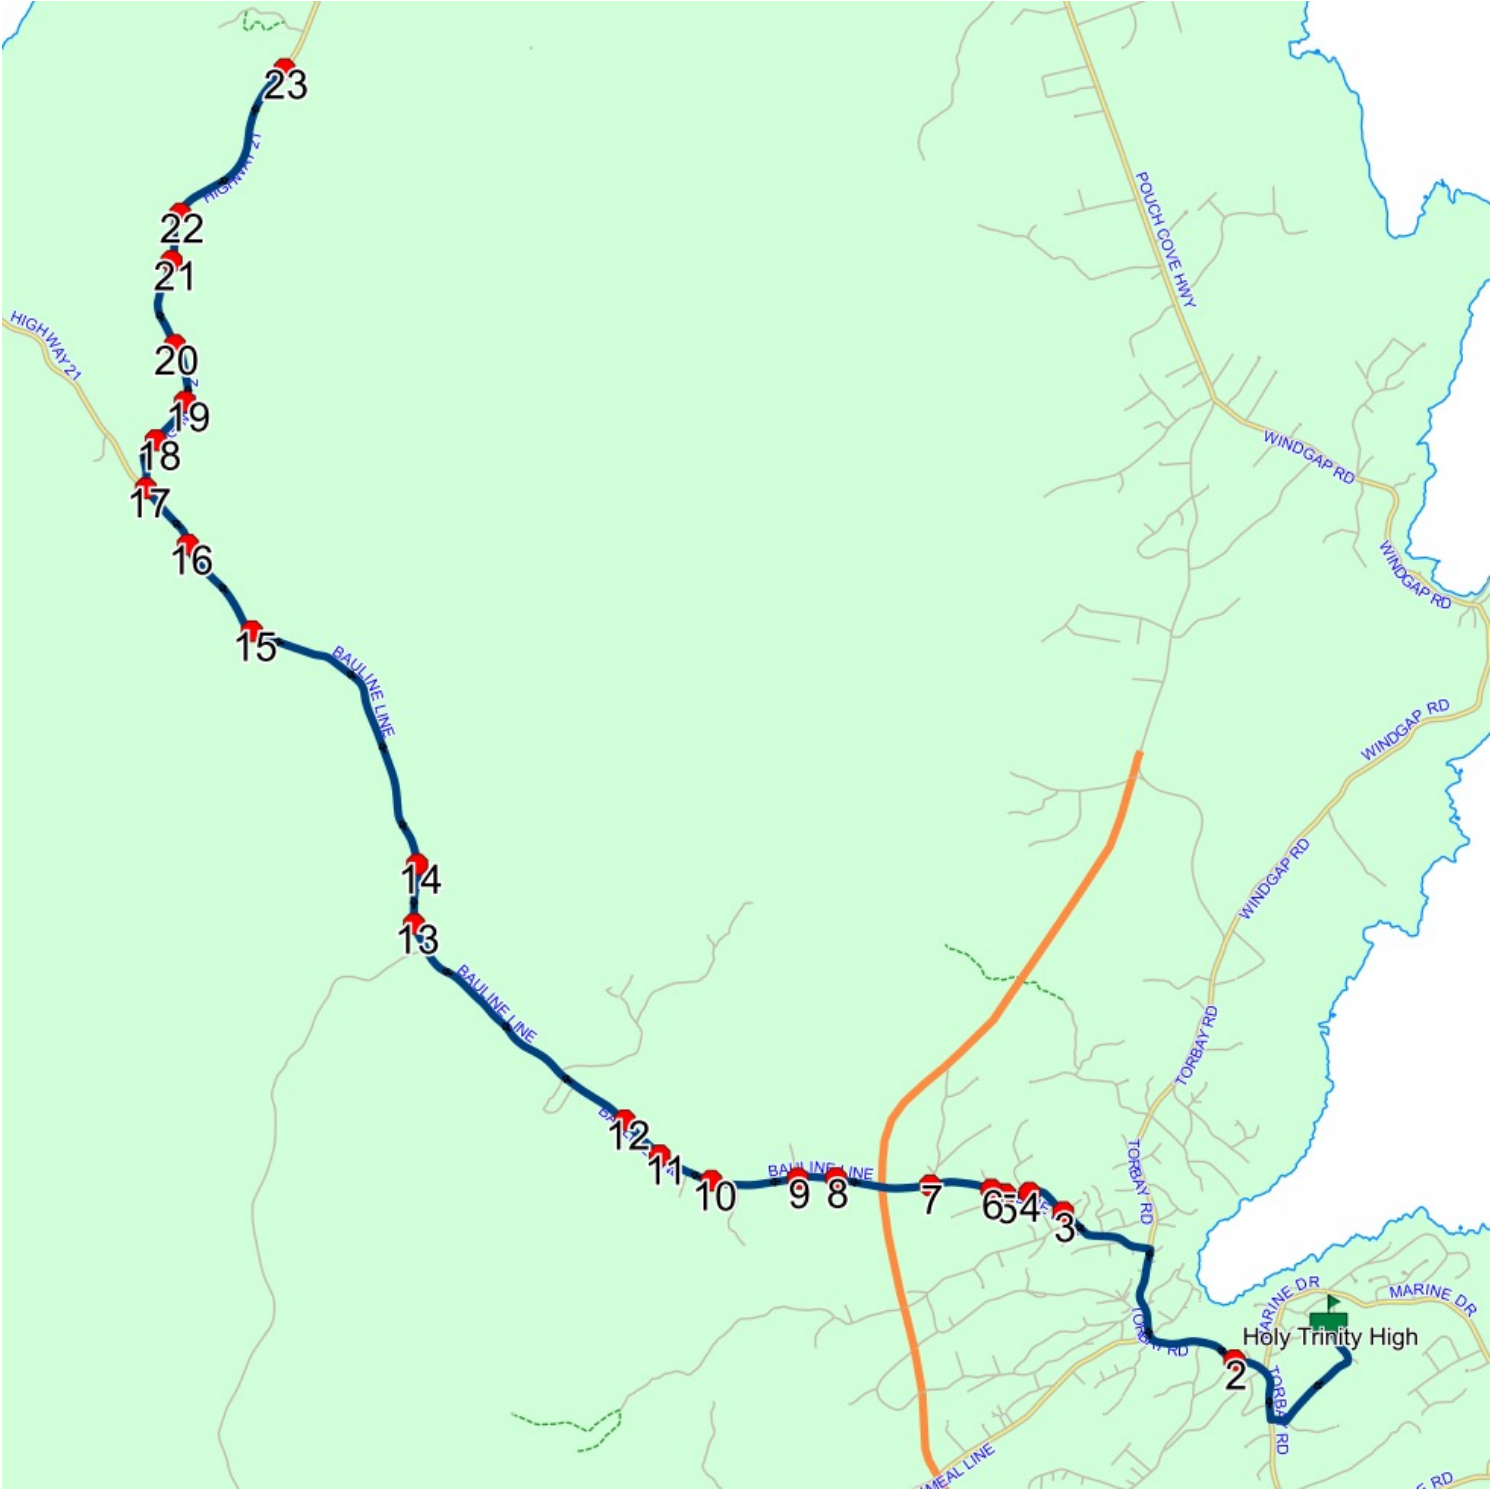

Route: 17-135-12 Run: 17-135-12A PM

Route: 17-135-12

Operator: Executive Taxi Ltd.

Vehicle: 17-135-12

Description:

Schools: Holy Trinity High (368)

Run: 17-135-12A PM

Description:

Schools: Holy Trinity High Stops: 23

Start Time: 2:00 PM

End Time: 2:44 PM

#	Arrival	Departure	Description
1	2:00 PM	2:15 PM	Holy Trinity High Driveway
2	2:17 PM	2:18 PM	NORTH POND RD; TORBAY & TORBAY RD; TORBAY
3	2:21 PM		Bauline Line @ Franela Pl
4	2:21 PM	2:22 PM	BAULINE LINE; TORBAY & CROWES LANE; TORBAY
5	2:22 PM	2:23 PM	Bauline Line @ Garden Rd
6	2:23 PM		Bauline Line @ McGraths Lane
7	2:24 PM	2:25 PM	Bauline Line @ Buckleys Hill
8	2:25 PM	2:26 PM	290 BAULINE LINE; TORBAY; A1K
9	2:26 PM	2:27 PM	BAULINE LINE; TORBAY & MARY MANNING PL; TORBAY
10	2:27 PM	2:28 PM	334 BAULINE LINE; TORBAY; A1K
11	2:29 PM		387 BAULINE LINE; TORBAY; A1K
12	2:29 PM	2:30 PM	450 BAULINE LINE; TORBAY; A1K
13	2:32 PM	2:33 PM	#865 Bauline Line
14	2:33 PM	2:34 PM	901 BAULINE LINE
15	2:36 PM		1084 BAULINE LINE; BAULINE; A1K
16	2:36 PM	2:37 PM	1155 BAULINE LINE; BAULINE; A1K
17	2:37 PM	2:38 PM	1248 BAULINE LINE; BAULINE; A1K
18	2:38 PM	2:39 PM	20 HIGHWAY 21; BAULINE; A1K
19	2:39 PM	2:40 PM	41 HIGHWAY 21; BAULINE; A1K
20	2:40 PM	2:41 PM	65 HIGHWAY 21
21	2:41 PM		101 HIGHWAY 21; BAULINE; A1K
22	2:42 PM		108 HIGHWAY 21; BAULINE; A1K : 2023-10-20
23	2:43 PM	2:44 PM	174 HIGHWAY 21; BAULINE; A1K

Route: 17-135-12 Run: 17-135-12A PM