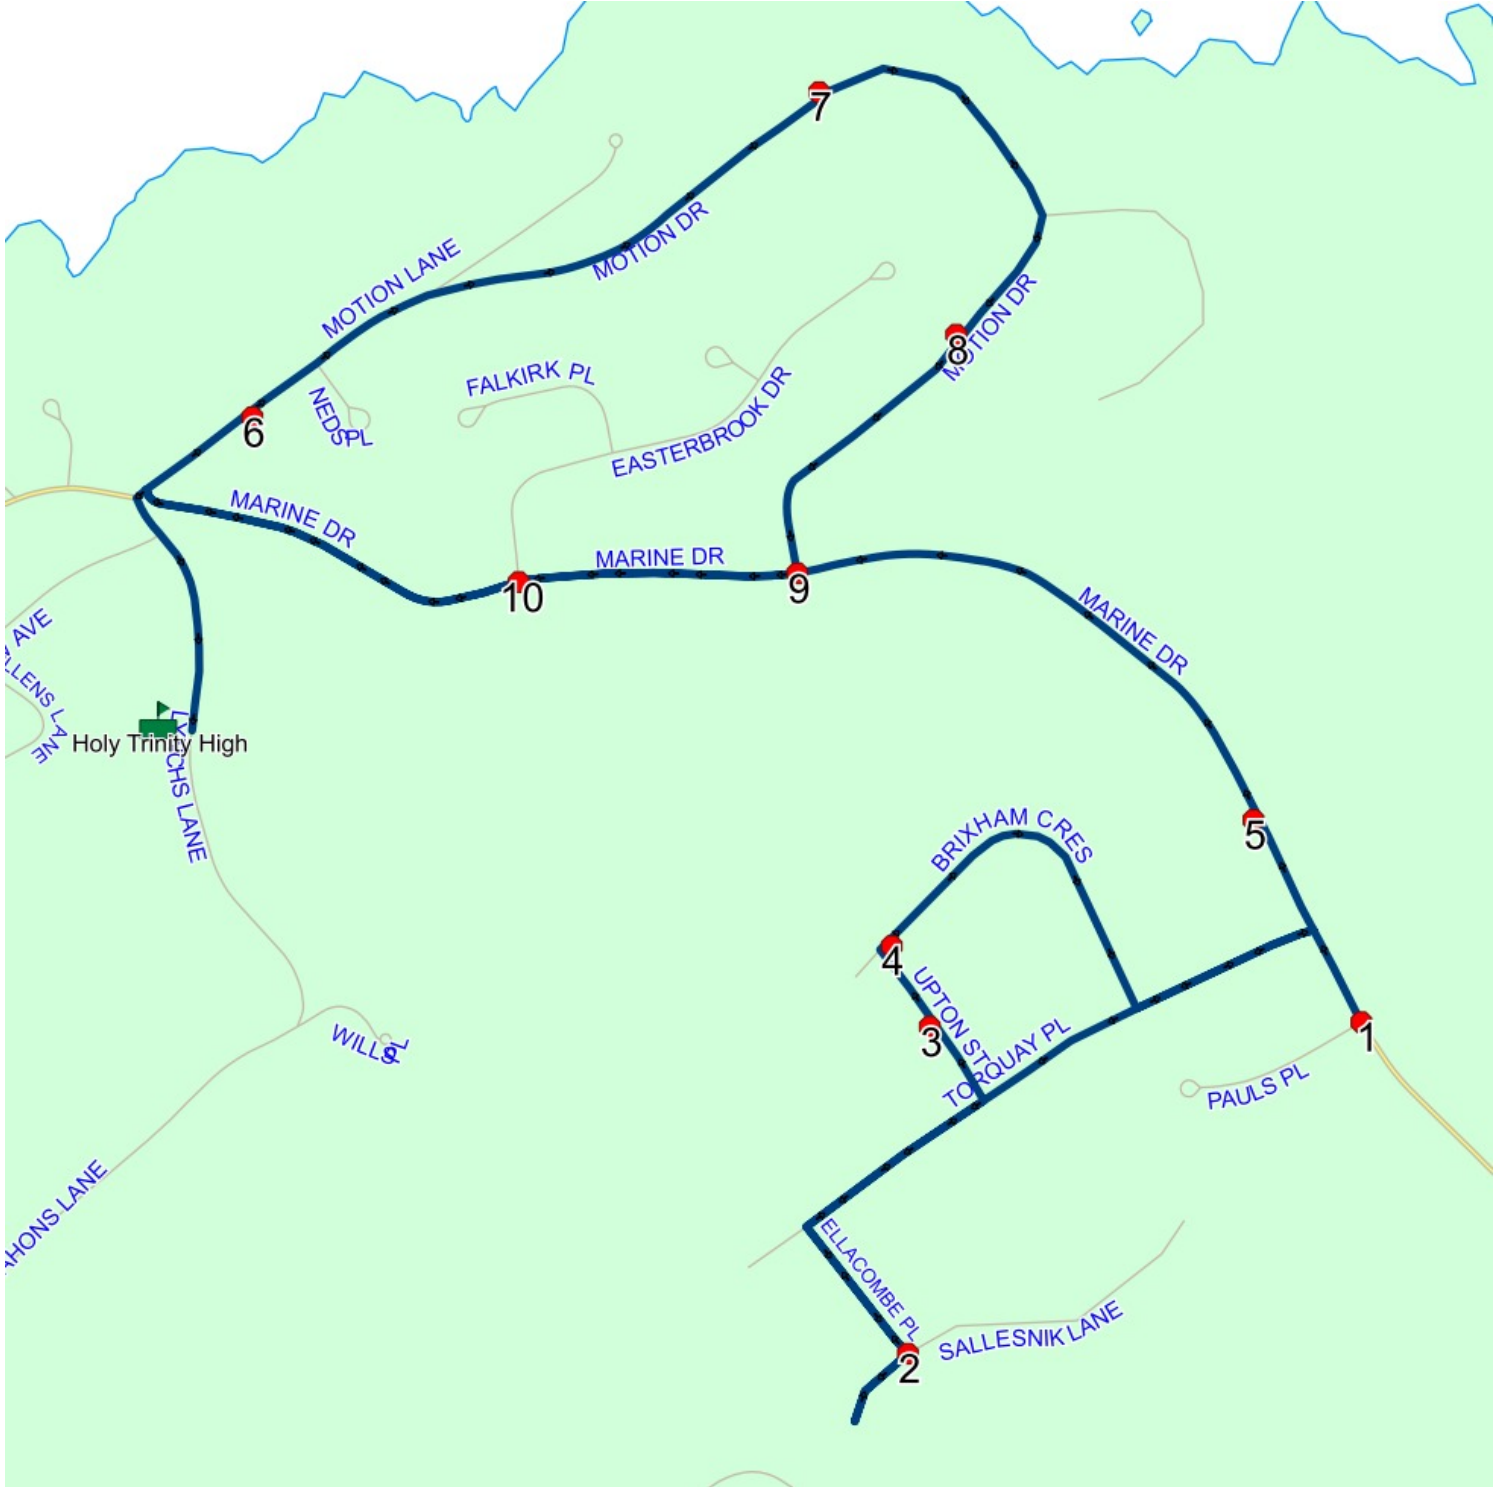

Route: 17-135-11 Run: 17-135-11A AM

Route: 17-135-11

Operator: Executive Taxi Ltd.

Vehicle: 17-135-11

Description:

Schools: Holy Trinity High (368)

Run: 17-135-11A AM

Description:

Schools: Holy Trinity High Stops: 11

Start Time: 7:30 AM

End Time: 7:52 AM

#	Arrival	Departure	Description
1		7:30 AM	MARINE DR; TORBAY & PAULS PL; TORBAY
2	7:31 AM	7:32 AM	Ellacombe PI @ Sallesnik Lane
3	7:37 AM	7:38 AM	5 UPTON ST; TORBAY; A1K
4		7:38 AM	#2 Brikham Cres
5	7:40 AM	7:41 AM	254 MARINE DR; TORBAY; A1K
6		7:43 AM	32 MOTION LANE; TORBAY
7		7:44 AM	45 MOTION DR; TORBAY; A1K
8	7:45 AM	7:46 AM	83 MOTION DR; TORBAY; A1K
9	7:46 AM	7:47 AM	MOTION DR; TORBAY & MARINE DR; TORBAY
10	7:47 AM	7:48 AM	MARINE DR; TORBAY & EASTERBROOK DR; TORBAY
11	7:50 AM	7:52 AM	Holy Trinity High Driveway

Route: 17-135-11 Run: 17-135-11A AM