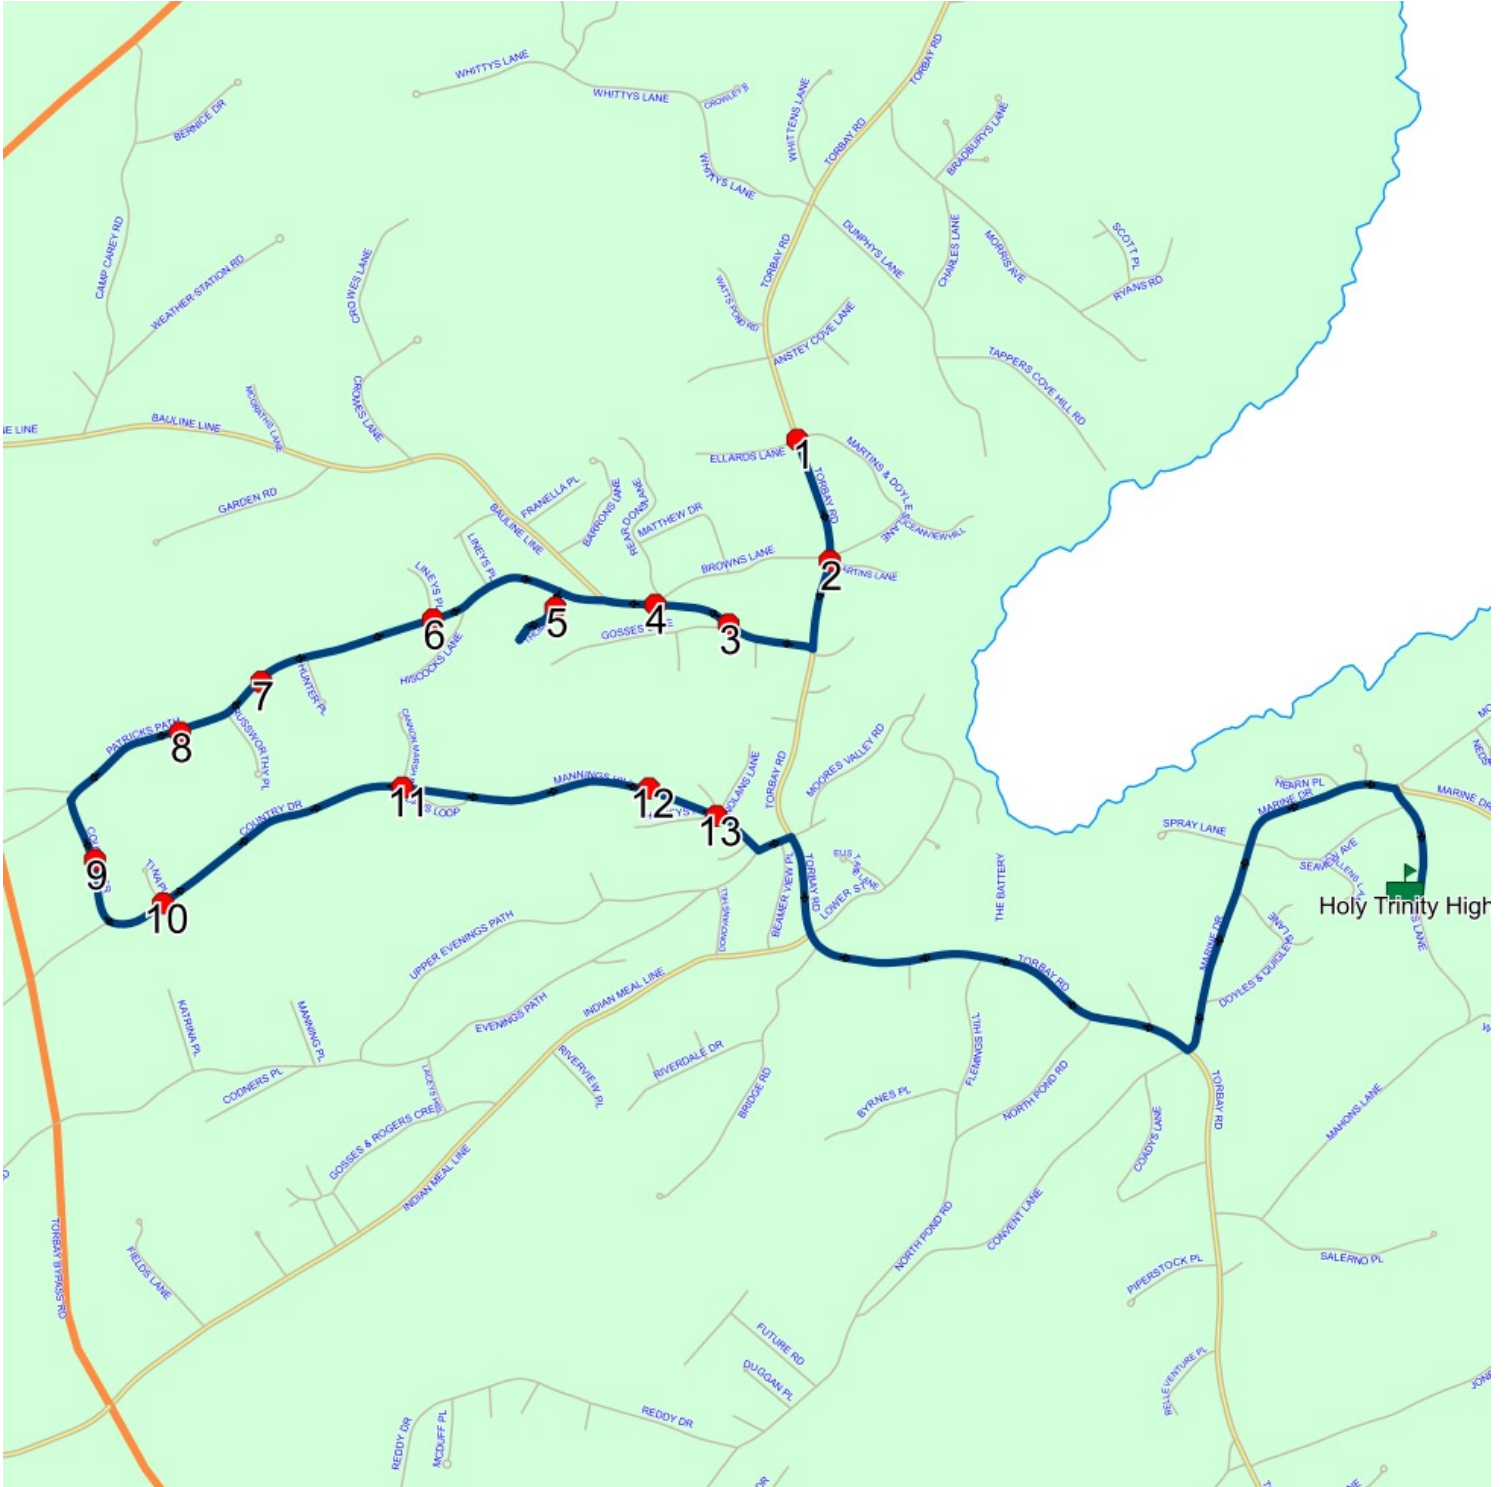

Route: 17-135-6 Run: 17-135-6A AM

Route: 17-135-6

Operator: Executive Taxi Ltd.

Vehicle: 17-135-6

Description:

Schools: Holy Trinity High (368)

Run: 17-135-6A AM

Description:

Schools: Holy Trinity High Stops: 14

Start Time: 7:31 AM

End Time: 7:53 AM

#	Arrival	Departure	Description
1		7:31 AM	TORBAY RD & ELLARDS LANE
2	7:31 AM	7:32 AM	TORBAY RD; TORBAY & MARTINS LANE; TORBAY
3		7:33 AM	BAULINE LINE; TORBAY & GOSSES LANE; TORBAY
4	7:33 AM	7:34 AM	Bauline Line @ Browns Lane
5	7:37 AM	7:38 AM	3 THOMAS GDNS : 2025-06-30
6		7:39 AM	Patricks Path @ Lineys PI
7		7:40 AM	105 PATRICKS PATH; TORBAY; A1K
8		7:40 AM	152 PATRICKS PATH; TORBAY; A1K
9	7:41 AM	7:42 AM	206 COUNTRY DR; TORBAY; A1K
10	7:42 AM	7:43 AM	COUNTRY DR; TORBAY & TINA PL; TORBAY
11	7:43 AM	7:44 AM	COUNTRY DR; TORBAY & CANNON MARSH RD; TORBAY
12		7:45 AM	11 COUNTRY DR; TORBAY; A1K
13	7:45 AM	7:46 AM	Mannings Hill @ Hickeys PI
14	7:50 AM	7:53 AM	Holy Trinity High Driveway

Route: 17-135-6 Run: 17-135-6A AM