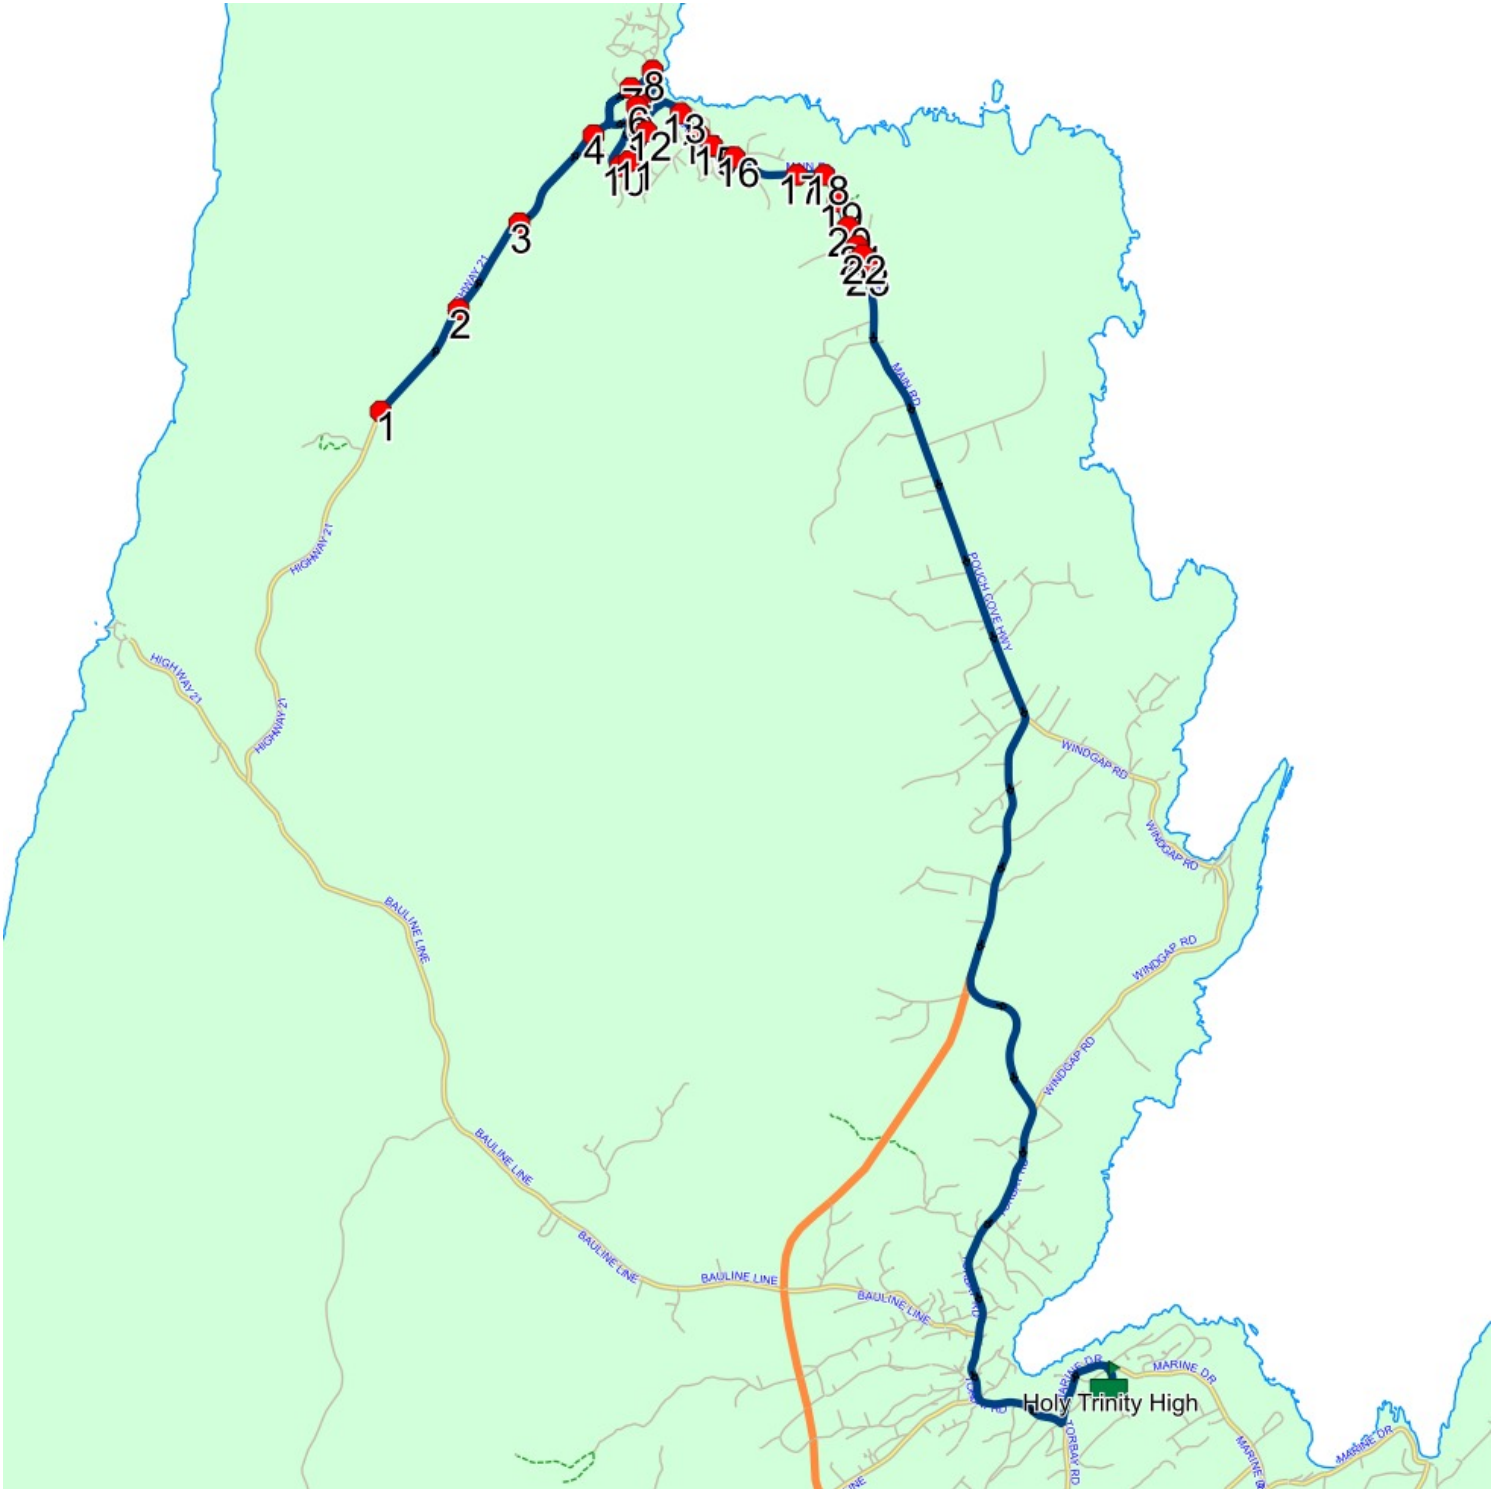

Route: 17-135-3 Run: 17-135-3A AM

Route: 17-135-3

Operator: Executive Taxi Ltd.

Vehicle: 17-135-3

Description:

Schools: Holy Trinity High (368)

Run: 17-135-3A AM

Description:

Schools: Holy Trinity High Stops: 24

Start Time: 7:10 AM

End Time: 7:52 AM

#	Arrival	Departure	Description
1		7:10 AM	475 HIGHWAY 21; POUCH COVE; A1K
2		7:12 AM	#643 Pouch Cove Line
3		7:13 AM	#782 Pouch Cove Line
4	7:14 AM	7:15 AM	934 HIGHWAY 21; POUCH COVE; A0A
5		7:18 AM	974 HIGHWAY 21; POUCH COVE; A0A
6	7:18 AM	7:19 AM	983 HIGHWAY 21 : 2024-06-30
7		7:20 AM	#144 Town Cir
8	7:21 AM	7:22 AM	Main Rd @ Gruchys Hill
9	7:23 AM	7:24 AM	78 GULLEY RD; POUCH COVE; A0A
10		7:25 AM	10 GULLEY RD; POUCH COVE; A1K
11		7:26 AM	Evans Rd @ Butlers Rd
12		7:27 AM	59 BUTLERS RD; POUCH COVE; A0A
13	7:28 AM	7:29 AM	MAIN RD; POUCH COVE & EVANS HILL; POUCH COVE
14		7:29 AM	Main Rd @ Marsh Rd
15		7:30 AM	Main Rd @ Birch Hill
16	7:30 AM	7:31 AM	Pouch Cove Hwy @ Old Rd
17	7:31 AM	7:32 AM	471 MAIN RD; POUCH COVE; A1K
18	7:32 AM	7:33 AM	MAIN RD & DIAMONDS RD
19		7:33 AM	371 MAIN RD; POUCH COVE; A1K
20		7:34 AM	Main Rd @ McNoel Pl
21		7:34 AM	Main Rd @ Murrins Rd
22	7:34 AM	7:35 AM	MAIN RD; POUCH COVE & SHOE COVE RD; POUCH COVE
23		7:35 AM	296 MAIN RD; POUCH COVE; A1K
24	7:50 AM	7:52 AM	Holy Trinity High Driveway : 2024-06-30

Route: 17-135-3 Run: 17-135-3A AM