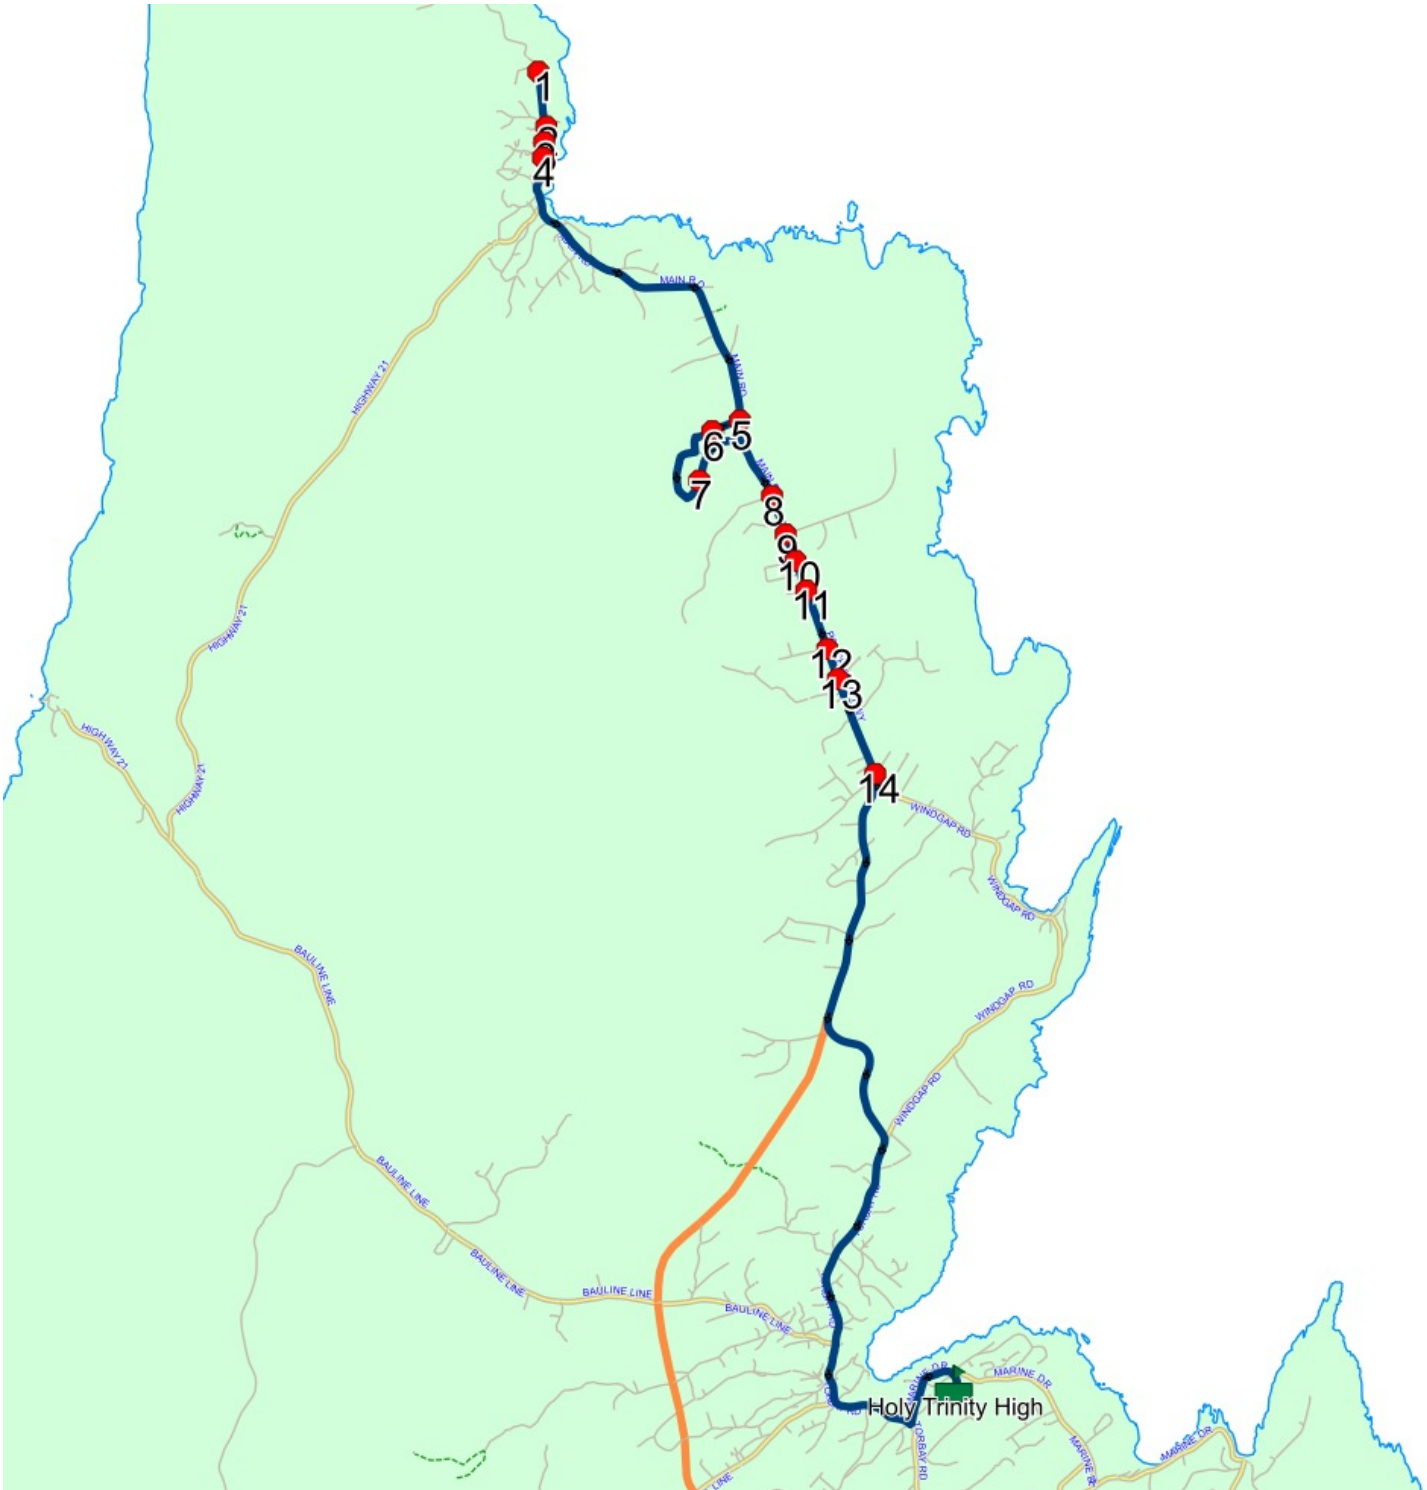

Route: 23-218-1 Run: 23-218-1A AM

Route: 23-218-1 Operator: Dave Gulliver Cabs Ltd.

Vehicle: 23-218-1

Description:

Schools: Holy Trinity High (368)

Run: 23-218-1A AM

Description:

Schools: Holy Trinity High Stops: 15

Start Time: 7:16 AM

End Time: 7:53 AM

#	Arrival	Departure	Description
1	7:16 AM	7:17 AM	Main Road @ Hudsons Lane
2	7:18 AM	7:19 AM	Main Rd @ Mundys Rd
3		7:19 AM	Main Rd @ Goulds Rd
4		7:20 AM	Main Rd @ Connors Hill
5	7:25 AM	7:26 AM	Main Rd @ Walls Rd
6	7:26 AM	7:27 AM	27 WALLS RD; POUCH COVE; A1K
7	7:30 AM	7:31 AM	47 VALE DR; POUCH COVE; A1K
8		7:33 AM	Main Rd @ Cameron PI
9		7:34 AM	Pouch Cove Hwy @ Satellite Rd
10		7:35 AM	Pouch Cove Hwy @ Foley Cres
11		7:36 AM	Pouch Cove Hwy @ Lawrence Lane
12		7:37 AM	Pouch Cove Hwy @ Avalia Dr
13		7:38 AM	Pouch Cove Hwy @ Philips PI
14		7:39 AM	POUCH COVE HWY; FLATROCK & SANKIES LINE; FLATROCK
15	7:50 AM	7:53 AM	Holy Trinity High Driveway

Route: 23-218-1 Run: 23-218-1A AM