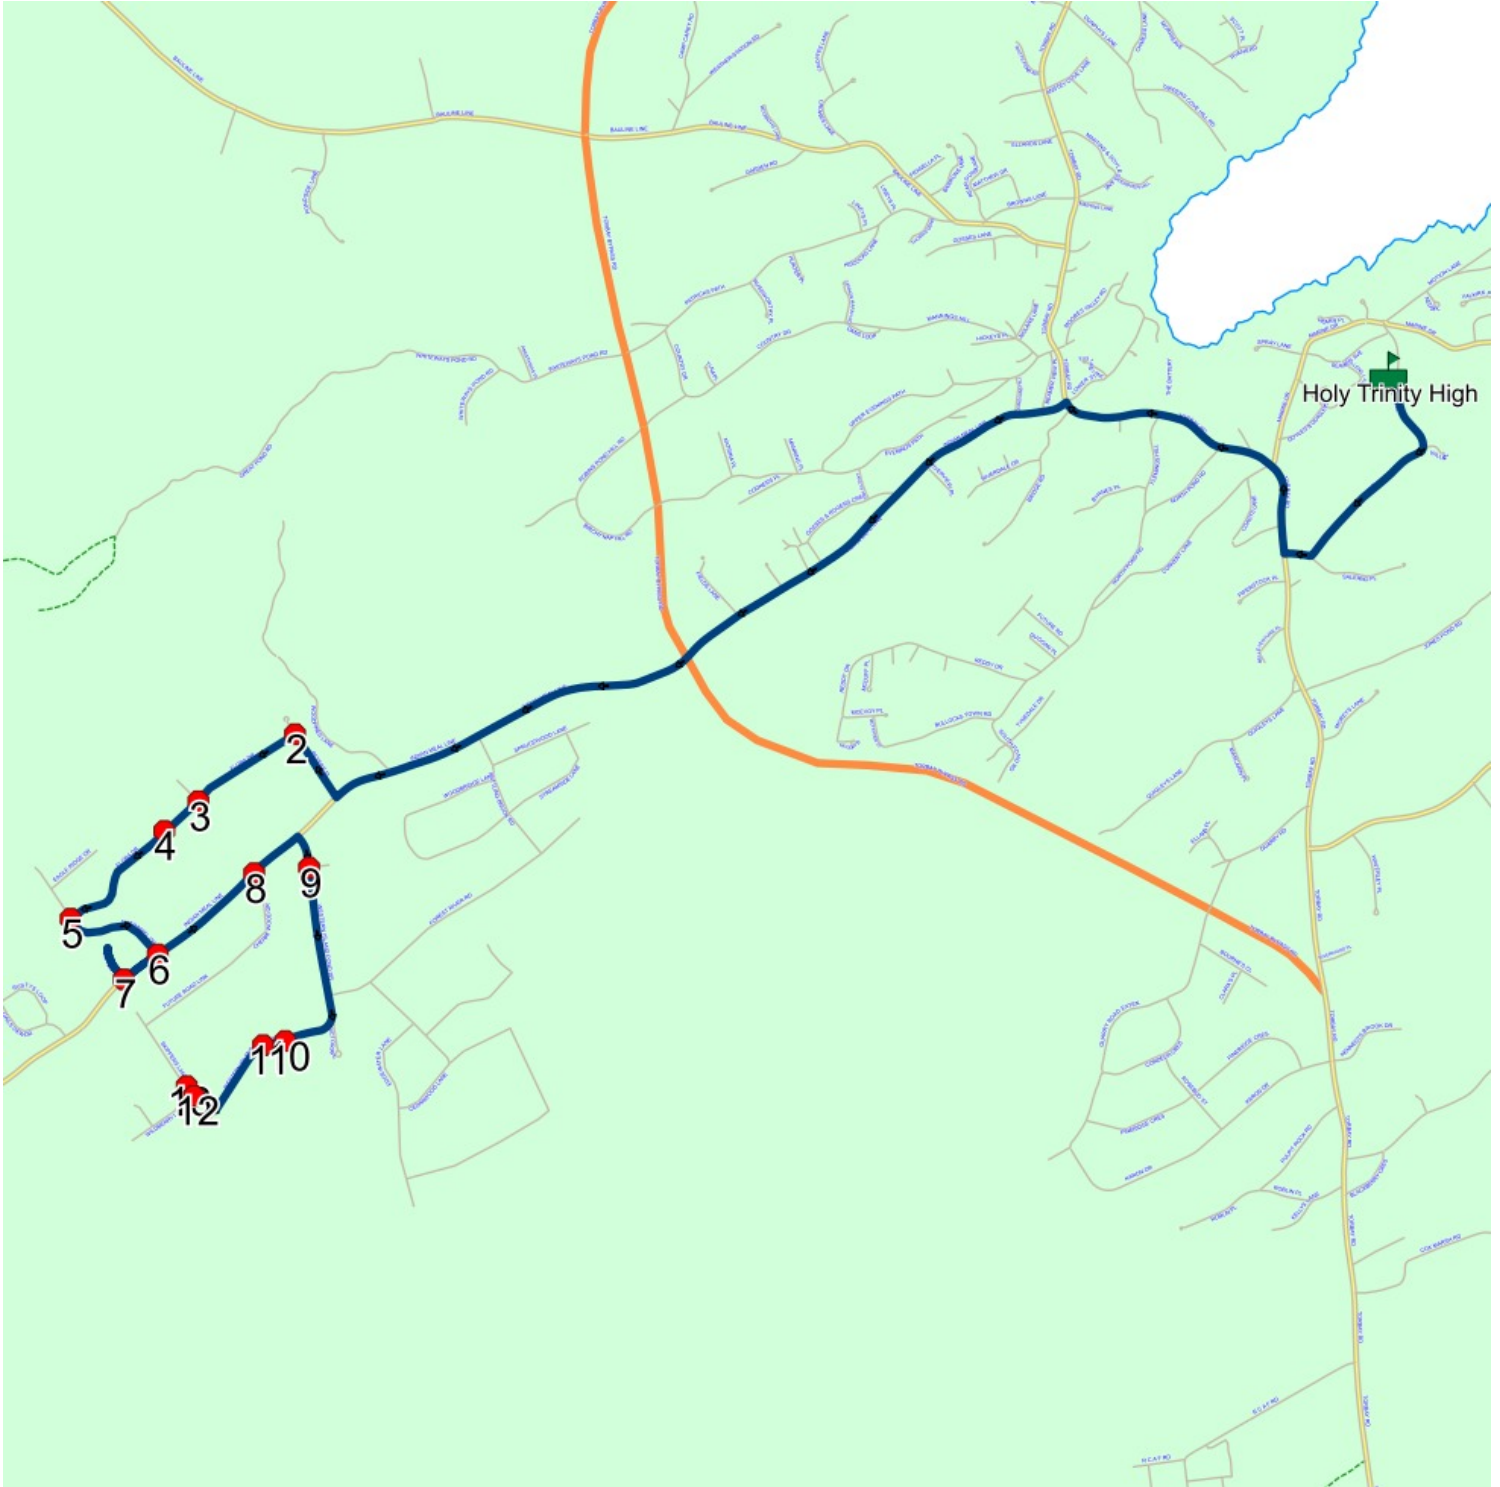

Route: 17-135-7 Run: 17-135-7A PM

Route: 17-135-7

Operator: Executive Taxi Ltd.

Vehicle: 17-135-7

Description:

Schools: Holy Trinity High (368)

Run: 17-135-7A PM

Description:

Schools: Holy Trinity High Stops: 13

Start Time: 2:00 PM

End Time: 2:42 PM

#	Arrival	Departure	Description
1	2:00 PM	2:15 PM	Holy Trinity High Driveway
2	2:24 PM	2:25 PM	Flora Dr @ Peters Pl
3	2:26 PM	2:27 PM	Flora Dr @ Scenic View Dr
4	2:27 PM		#15 Flora Dr
5	2:28 PM	2:29 PM	Nathaniel Dr @ Flora Dr
6	2:30 PM		Indian Meal Line @ Nathaniel Dr
7	2:31 PM		Indian Meal Line @ Victor Pl
8	2:36 PM	2:37 PM	Indian Meal Line @ Cherry Wood Dr
9	2:38 PM		Western Island Pond Dr @ Conceptas Pl
10	2:39 PM	2:40 PM	61 WESTERN ISLAND POND DR; TORBAY; A1K
11	2:40 PM		70 WESTERN ISLAND POND DR; TORBAY; A1K
12	2:41 PM	2:42 PM	5 SKIPPERS LANDING; TORBAY; A1K
13	2:42 PM		#19 Skippers Lndg

Route: 17-135-7 Run: 17-135-7A PM