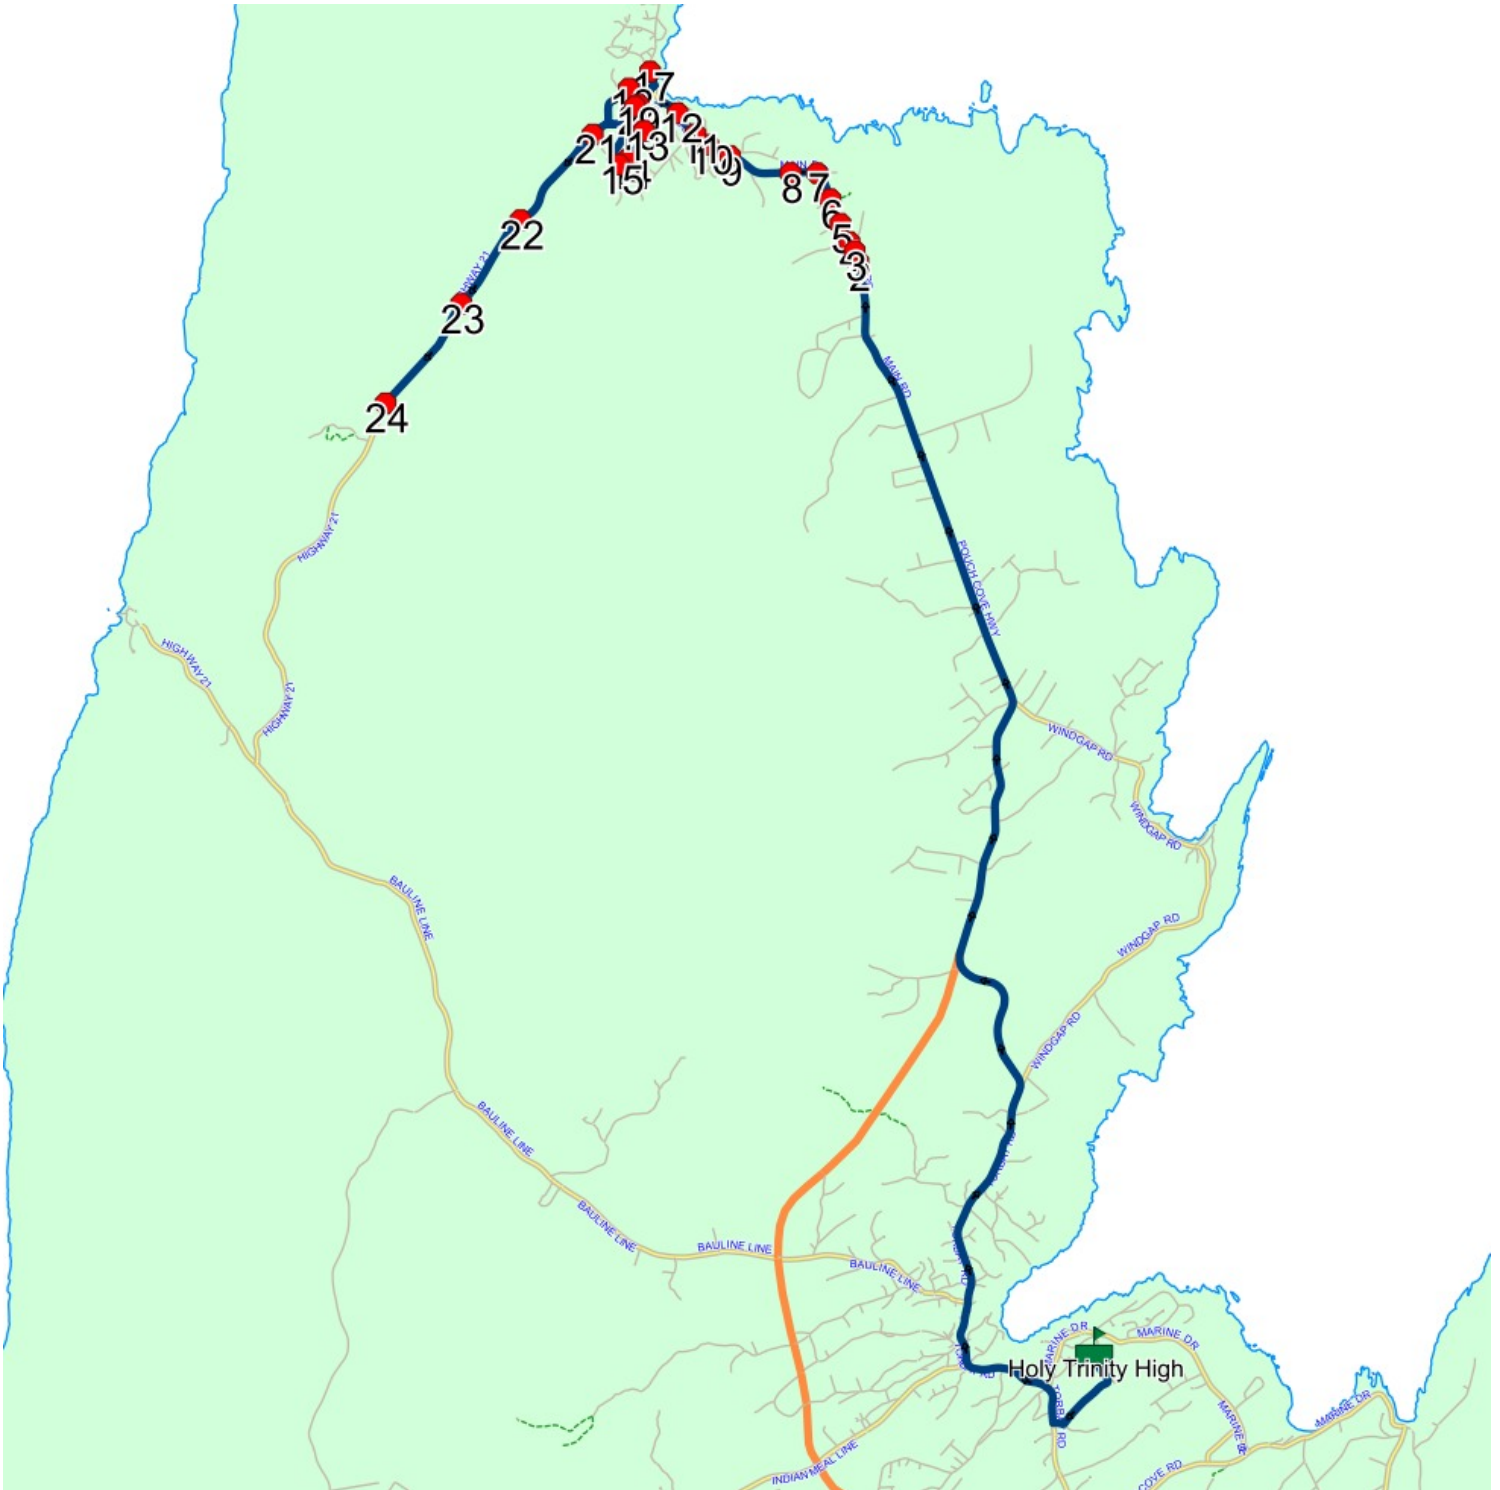

Route: 17-135-3 Run: 17-135-3A PM

Route: 17-135-3

Operator: Executive Taxi Ltd.

Vehicle: 17-135-3

Description:

Schools: Holy Trinity High (368)

Run: 17-135-3A PM

Description:

Schools: Holy Trinity High Stops: 24

Start Time: 2:00 PM

End Time: 2:58 PM

#	Arrival	Departure	Description	
1	2:00 PM	2:15 PM	Holy Trinity High Driveway	: 2024-06-30
2	2:30 PM		296 MAIN RD; POUCH COVE; A1K	
3	2:30 PM	2:31 PM	MAIN RD; POUCH COVE & SHOE COVE RD; POUCH COVE	
4	2:31 PM		Main Rd @ Murrins Rd	
5	2:31 PM	2:32 PM	Main Rd @ McNoel Pl	
6	2:32 PM	2:33 PM	371 MAIN RD; POUCH COVE; A1K	
7	2:33 PM	2:34 PM	MAIN RD & DIAMONDS RD	
8	2:34 PM		471 MAIN RD; POUCH COVE; A1K	
9	2:35 PM	2:36 PM	Pouch Cove Hwy @ Old Rd	
10	2:36 PM		Main Rd @ Birch Hill	
11	2:37 PM		Main Rd @ Marsh Rd	
12	2:37 PM	2:38 PM	MAIN RD; POUCH COVE & EVANS HILL; POUCH COVE	
13	2:39 PM	2:40 PM	59 BUTLERS RD; POUCH COVE; A0A	
14	2:41 PM		Evans Rd @ Butlers Rd	
15	2:41 PM	2:42 PM	10 GULLEY RD; POUCH COVE; A1K	
16	2:43 PM	2:44 PM	78 GULLEY RD; POUCH COVE; A0A	
17	2:45 PM	2:46 PM	Main Rd @ Gruchys Hill	
18	2:47 PM	2:48 PM	#144 Town Cir	
19	2:50 PM		983 HIGHWAY 21	: 2024-06-30
20	2:50 PM	2:51 PM	974 HIGHWAY 21; POUCH COVE; A0A	
21	2:54 PM		934 HIGHWAY 21; POUCH COVE; A0A	
22	2:55 PM	2:56 PM	#782 Pouch Cove Line	
23	2:57 PM		#643 Pouch Cove Line	
24	2:58 PM		475 HIGHWAY 21; POUCH COVE; A1K	

Route: 17-135-3 Run: 17-135-3A PM