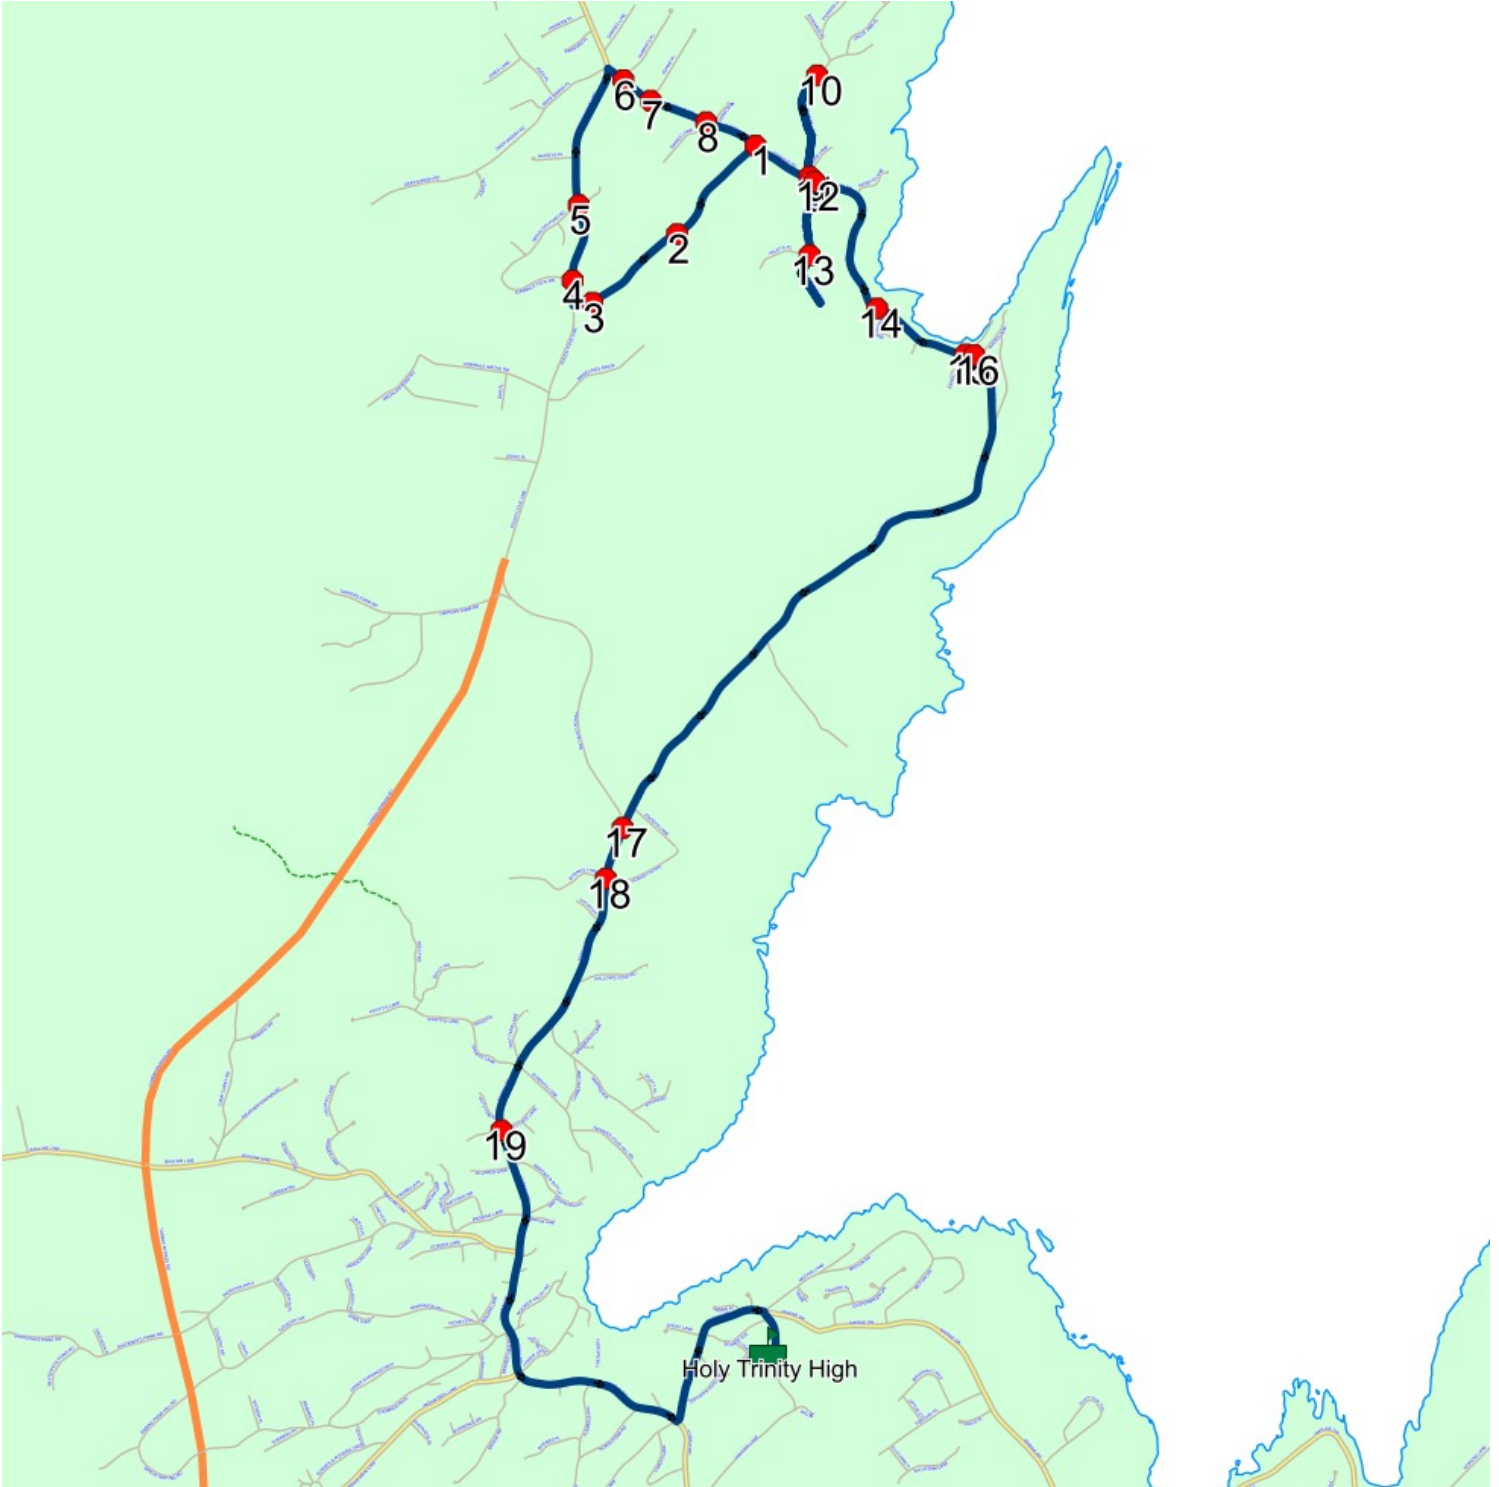

Route: 17-135-10 Run: 17-135-10A AM

Route: 17-135-10

Operator: Executive Taxi Ltd.

Vehicle: 17-135-10

Description:

Schools: Holy Trinity High (368)

Run: 17-135-10A AM

Description:

Schools: Holy Trinity High Stops: 20

Start Time: 7:14 AM

End Time: 7:53 AM

#	Arrival	Departure	Description
1	7:14 AM	7:15 AM	WINDGAP RD; FLATROCK & BACK RD; FLATROCK
2		7:16 AM	57 BACK RD; FLATROCK; A1K
3		7:17 AM	109 BACK RD; FLATROCK; A1K
4		7:18 AM	Pouch Cove Hwy @ Admirals View Rd
5	7:18 AM	7:19 AM	Pouch Cove Hwy @ Medalsis Pond Rd
6	7:20 AM	7:21 AM	Windagap Rd @ Huberts Pl
7		7:21 AM	Windgap Rd @ Adams Pl
8		7:22 AM	WINDGAP RD & DAWES LANE
9		7:22 AM	Windgap Rd @ Old Flatrock Rd
10	7:26 AM	7:27 AM	Powers Lane @ Prestons Pl
11		7:30 AM	2 POWERS LANE; FLATROCK; A1K
12		7:31 AM	WINDGAP RD; FLATROCK & OLD FLATROCK RD; FLATROCK
13		7:32 AM	Old Flatrock Rd @ Haleys Pl
14		7:38 AM	440 WINDGAP RD; FLATROCK; A1K
15		7:39 AM	Windgap Rd @ Kavanaghs Lane
16		7:39 AM	WINDGAP RD; FLATROCK & WADES LANE; FLATROCK
17	7:42 AM	7:43 AM	TORBAY RD; TORBAY & WINDGAP RD; TORBAY
18	7:43 AM	7:44 AM	TORBAY RD; TORBAY & BYRNES LANE; TORBAY
19	7:45 AM	7:46 AM	Torbay Rd @ Anstey Cove Lane
20	7:50 AM	7:53 AM	Holy Trinity High Driveway

Route: 17-135-10 Run: 17-135-10A AM