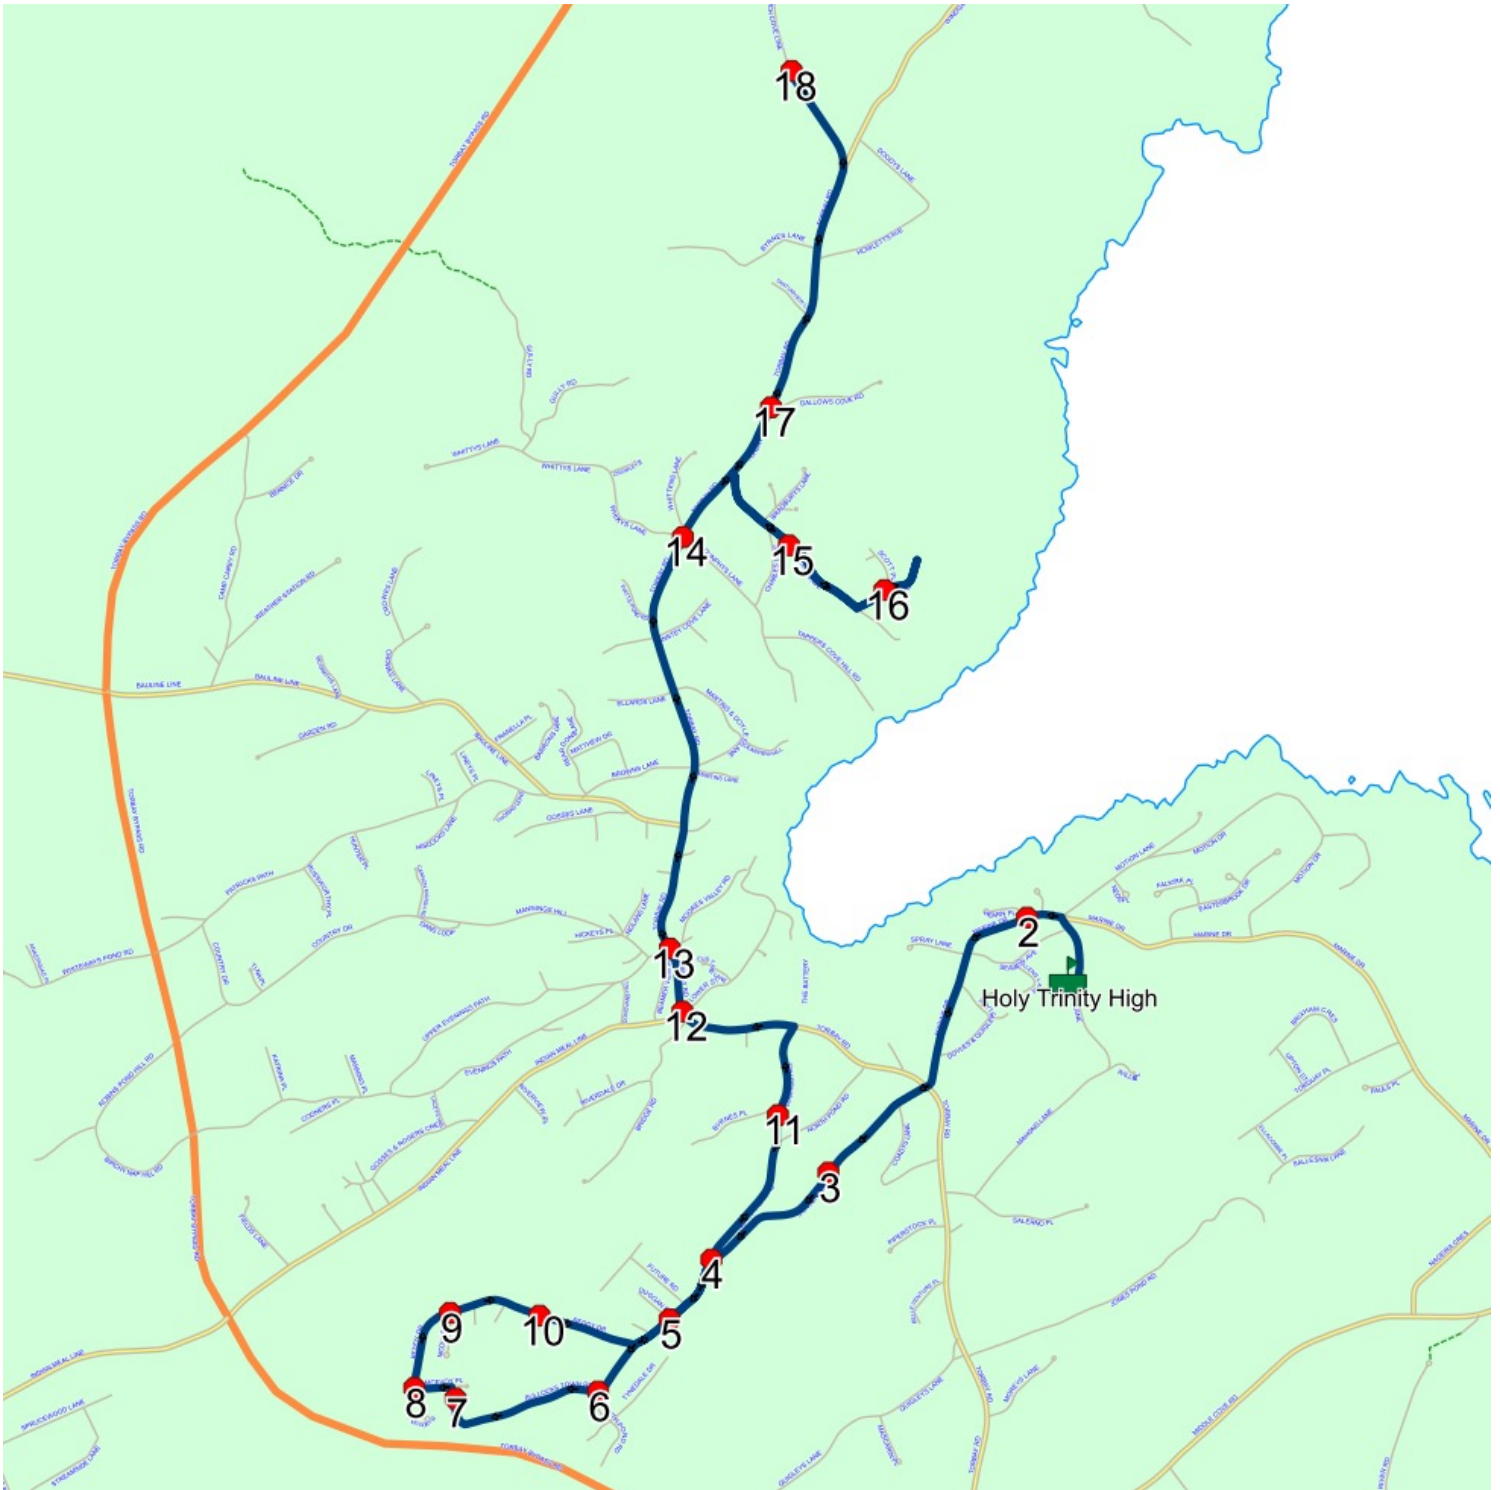

Route: 17-135-5 Run: 17-135-5A PM

Route: 17-135-5

Operator: Executive Taxi Ltd.

Vehicle: 17-135-5

Description:

Schools: Holy Trinity High (368)

Run: 17-135-5A PM

Description:

Schools: Holy Trinity High Stops: 18

Start Time: 2:00 PM

End Time: 2:44 PM

#	Arrival	Departure	Description
1	2:00 PM	2:15 PM	Holy Trinity High Driveway
2	2:16 PM	2:17 PM	MARINE DR; TORBAY & HEARN PL; TORBAY
3	2:18 PM	2:19 PM	42 CONVENT LANE; TORBAY
4	2:20 PM		NORTH POND RD; TORBAY & CONVENT LANE; TORBAY
5	2:21 PM	2:22 PM	North Pond Rd @ Duggan Pl
6	2:22 PM	2:23 PM	Bullockstown Rd @ South Pond Rd
7	2:24 PM		3 MCFAYDEN ST; TORBAY; A1K
8	2:25 PM	2:26 PM	Redd Dr @ McEvoy Pl
9	2:26 PM	2:27 PM	Reddy Dr @ McDuff Pl
10	2:27 PM	2:28 PM	Reddy Dr @ McArthur Pl
11	2:30 PM	2:31 PM	FLEMINGS HILL; TORBAY & BYRNES PL; TORBAY
12	2:32 PM		TORBAY RD & LOWER ST
13	2:32 PM	2:33 PM	Torbay Rd @ Moores Valley Rd
14	2:34 PM	2:35 PM	TORBAY RD; TORBAY & DUNPHYS LANE; TORBAY
15	2:35 PM	2:36 PM	#42 Morris Ave
16	2:40 PM		#7 Ryans Rd
17	2:42 PM		Torbay Rd @ Gallows Cove Rd
18	2:43 PM	2:44 PM	1784 TORBAY RD; TORBAY; A1K

Route: 17-135-5 Run: 17-135-5A PM