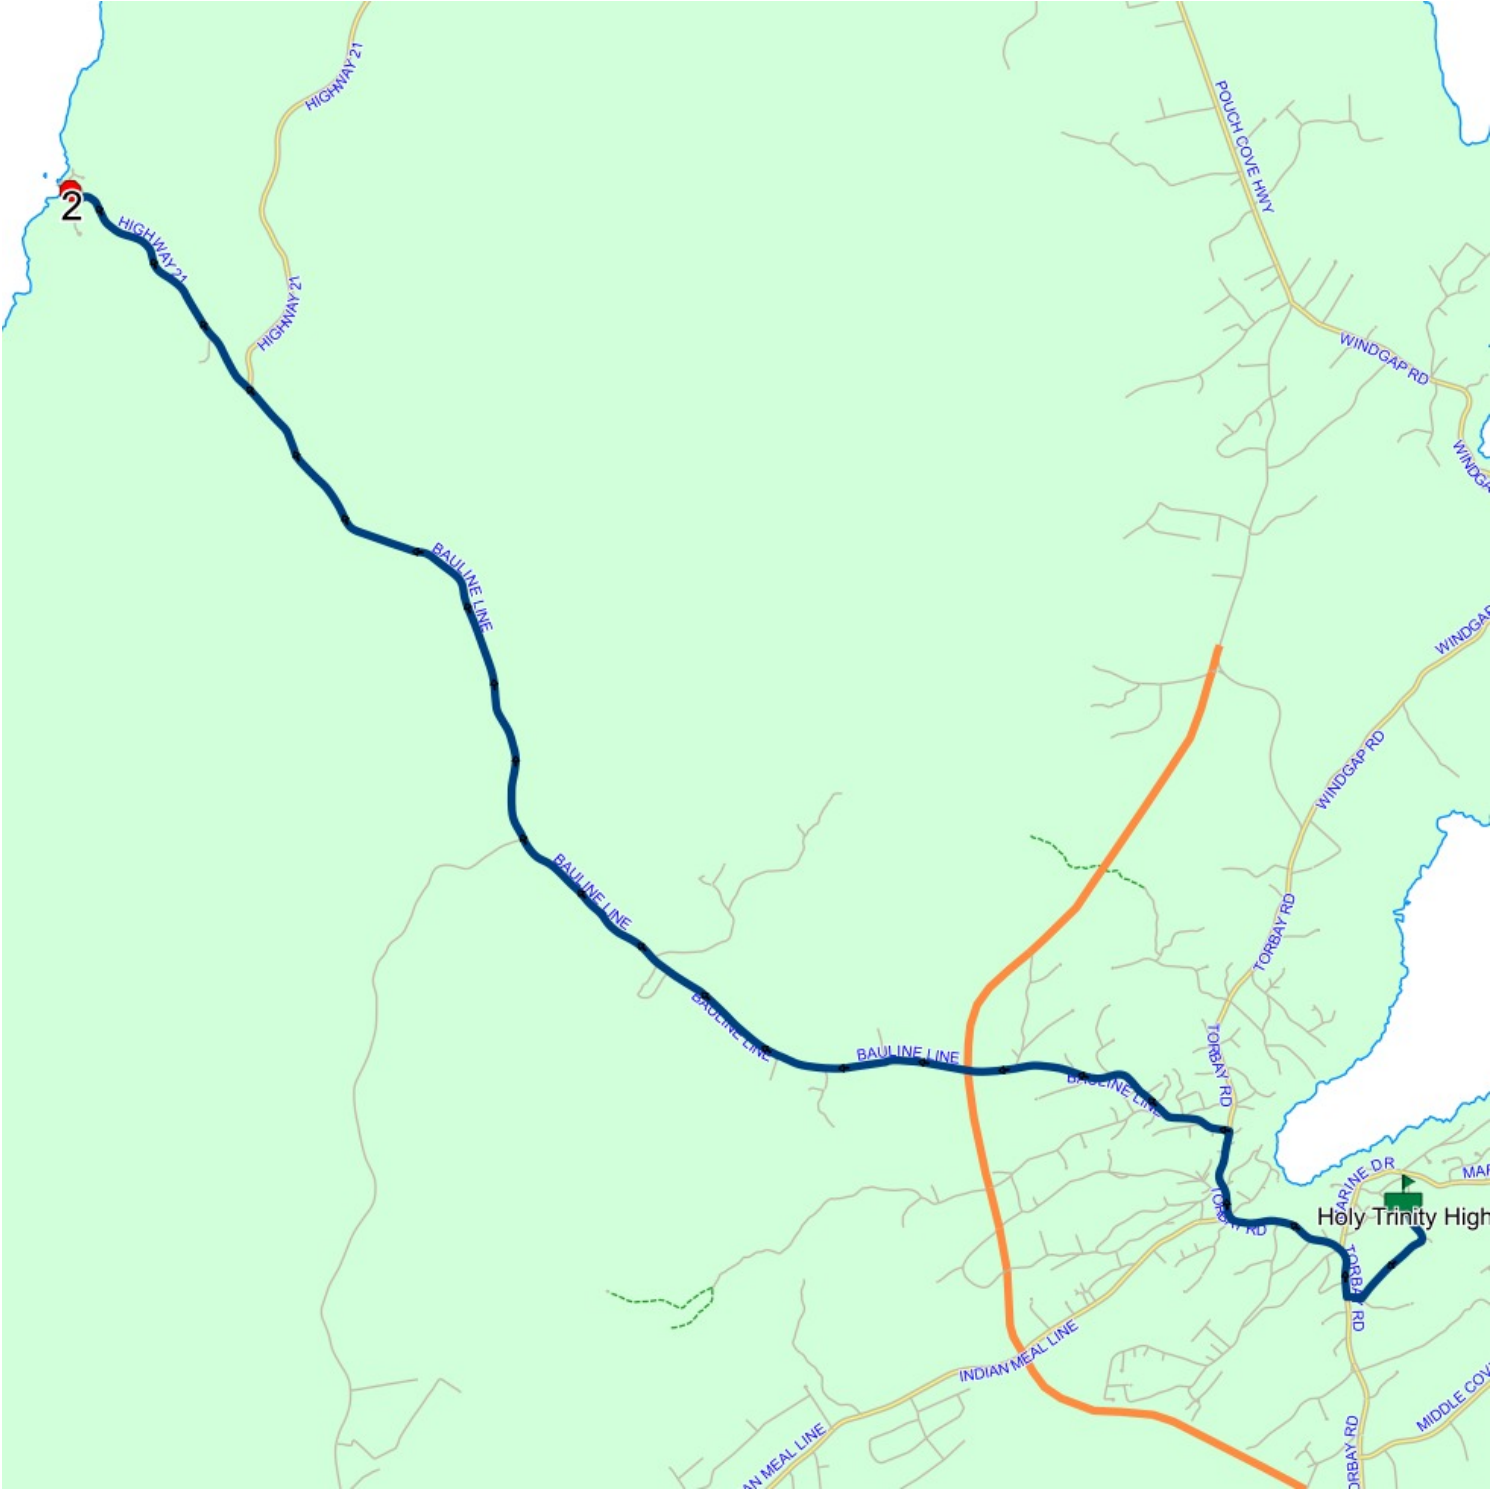

Route: 23-005-1 Run: 23-005-1A PM

Route: 23-005-1

Operator: Executive Taxi Ltd.

Vehicle: 23-005-1

Description:

Schools: Holy Trinity High (368)

Run: 23-005-1A PM

Description:

Schools: Holy Trinity

Stops: 2

Start Time: 2:00 PM

End Time: 2:32 PM

High : 2024-06-30

#	Arrival	Departure	Description
1	2:00 PM	2:15 PM	Holy Trinity High Driveway
2	2:31 PM	2:32 PM	#21 Main St

Route: 23-005-1 Run: 23-005-1A PM