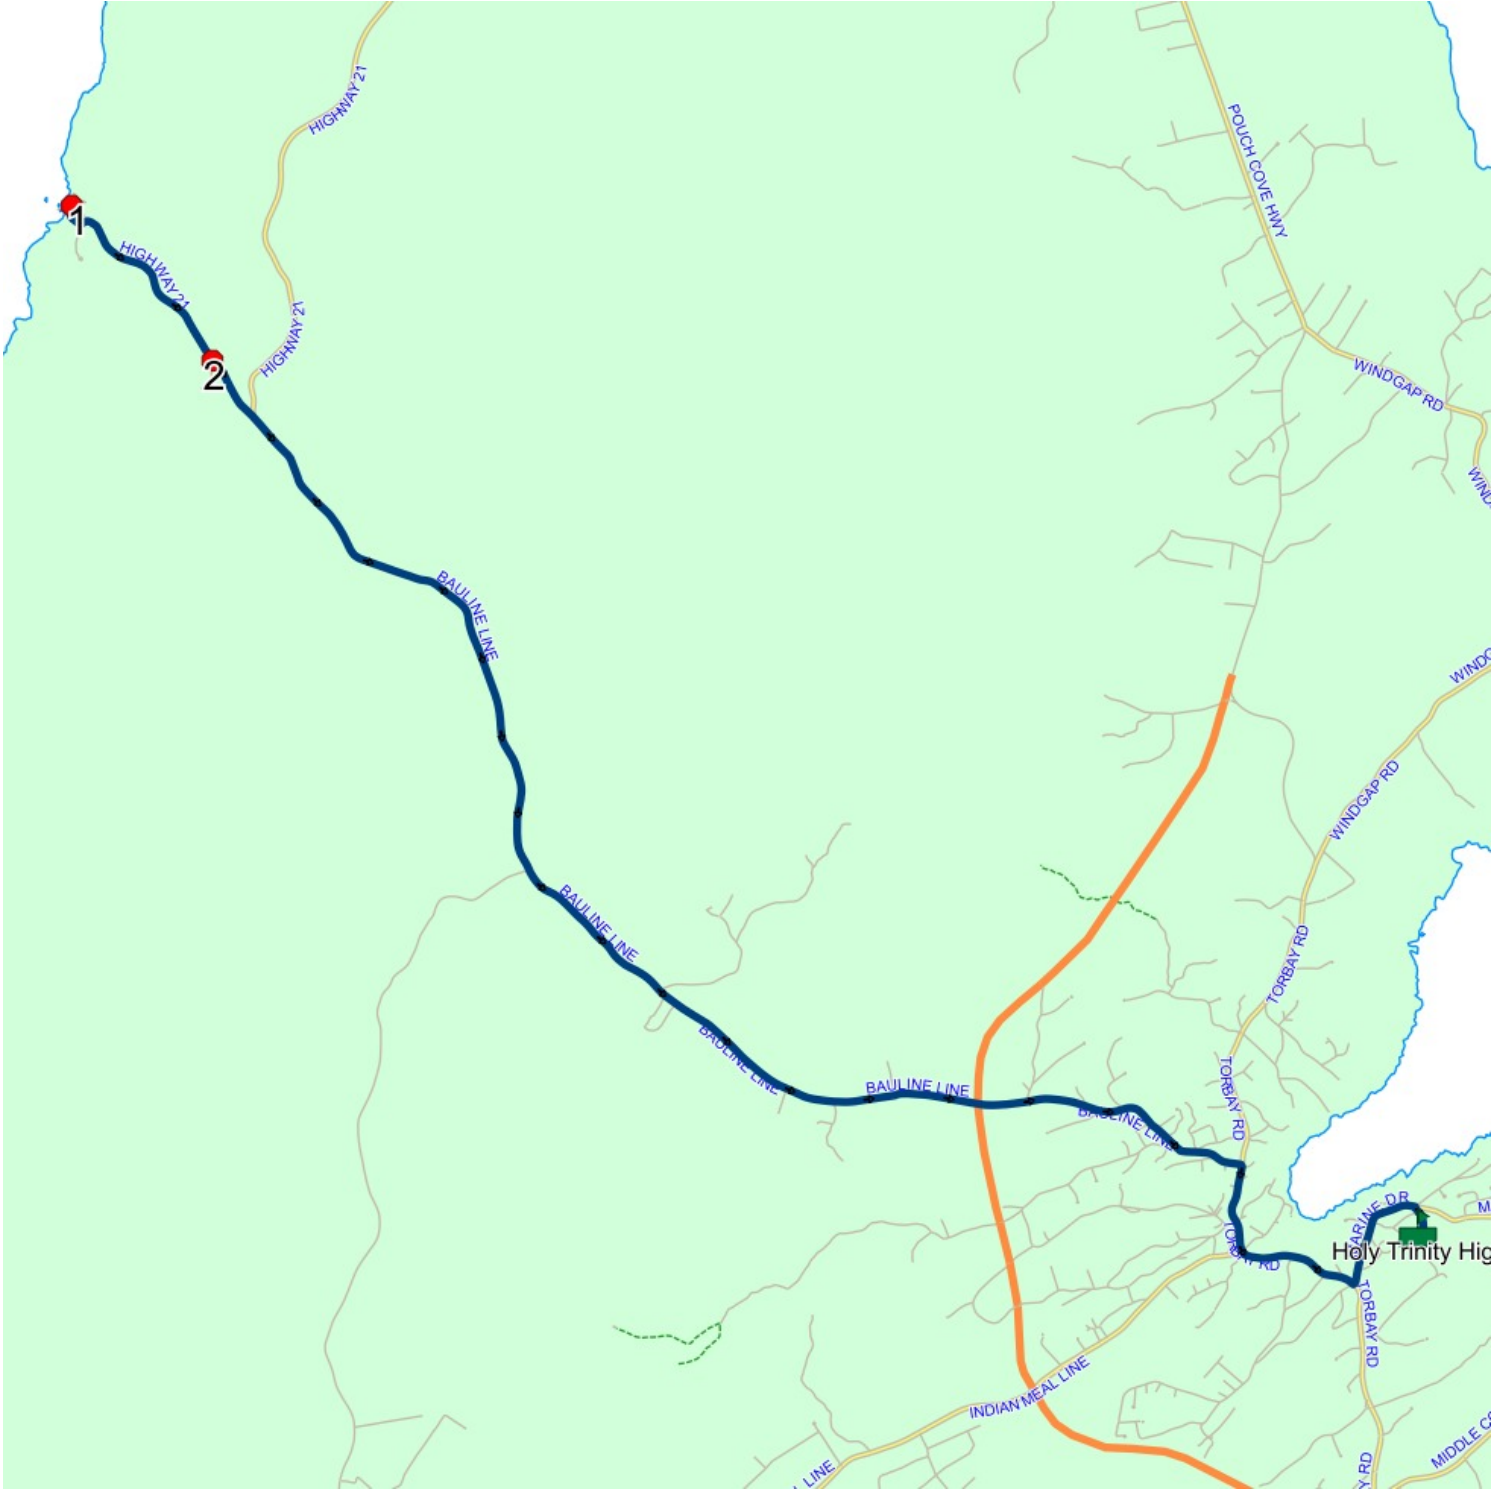

Route: 23-006-1 Run: 23-006-1A AM

Route: 23-006-1 Operator: Burse's Taxi Inc.
Vehicle: 23-006-1
Description:
Schools: Holy Trinity High (368)

Run: 23-006-1A AM Description:
Schools: Holy Trinity High : 2024-06-30 Stops: 3 Start Time: 7:32 AM End Time: 7:51 AM

#	Arrival	Departure	Description
1	7:32 AM	7:33 AM	#44 Main St
2		7:35 AM	Church
3	7:50 AM	7:51 AM	Holy Trinity High Driveway

Route: 23-006-1 Run: 23-006-1A AM