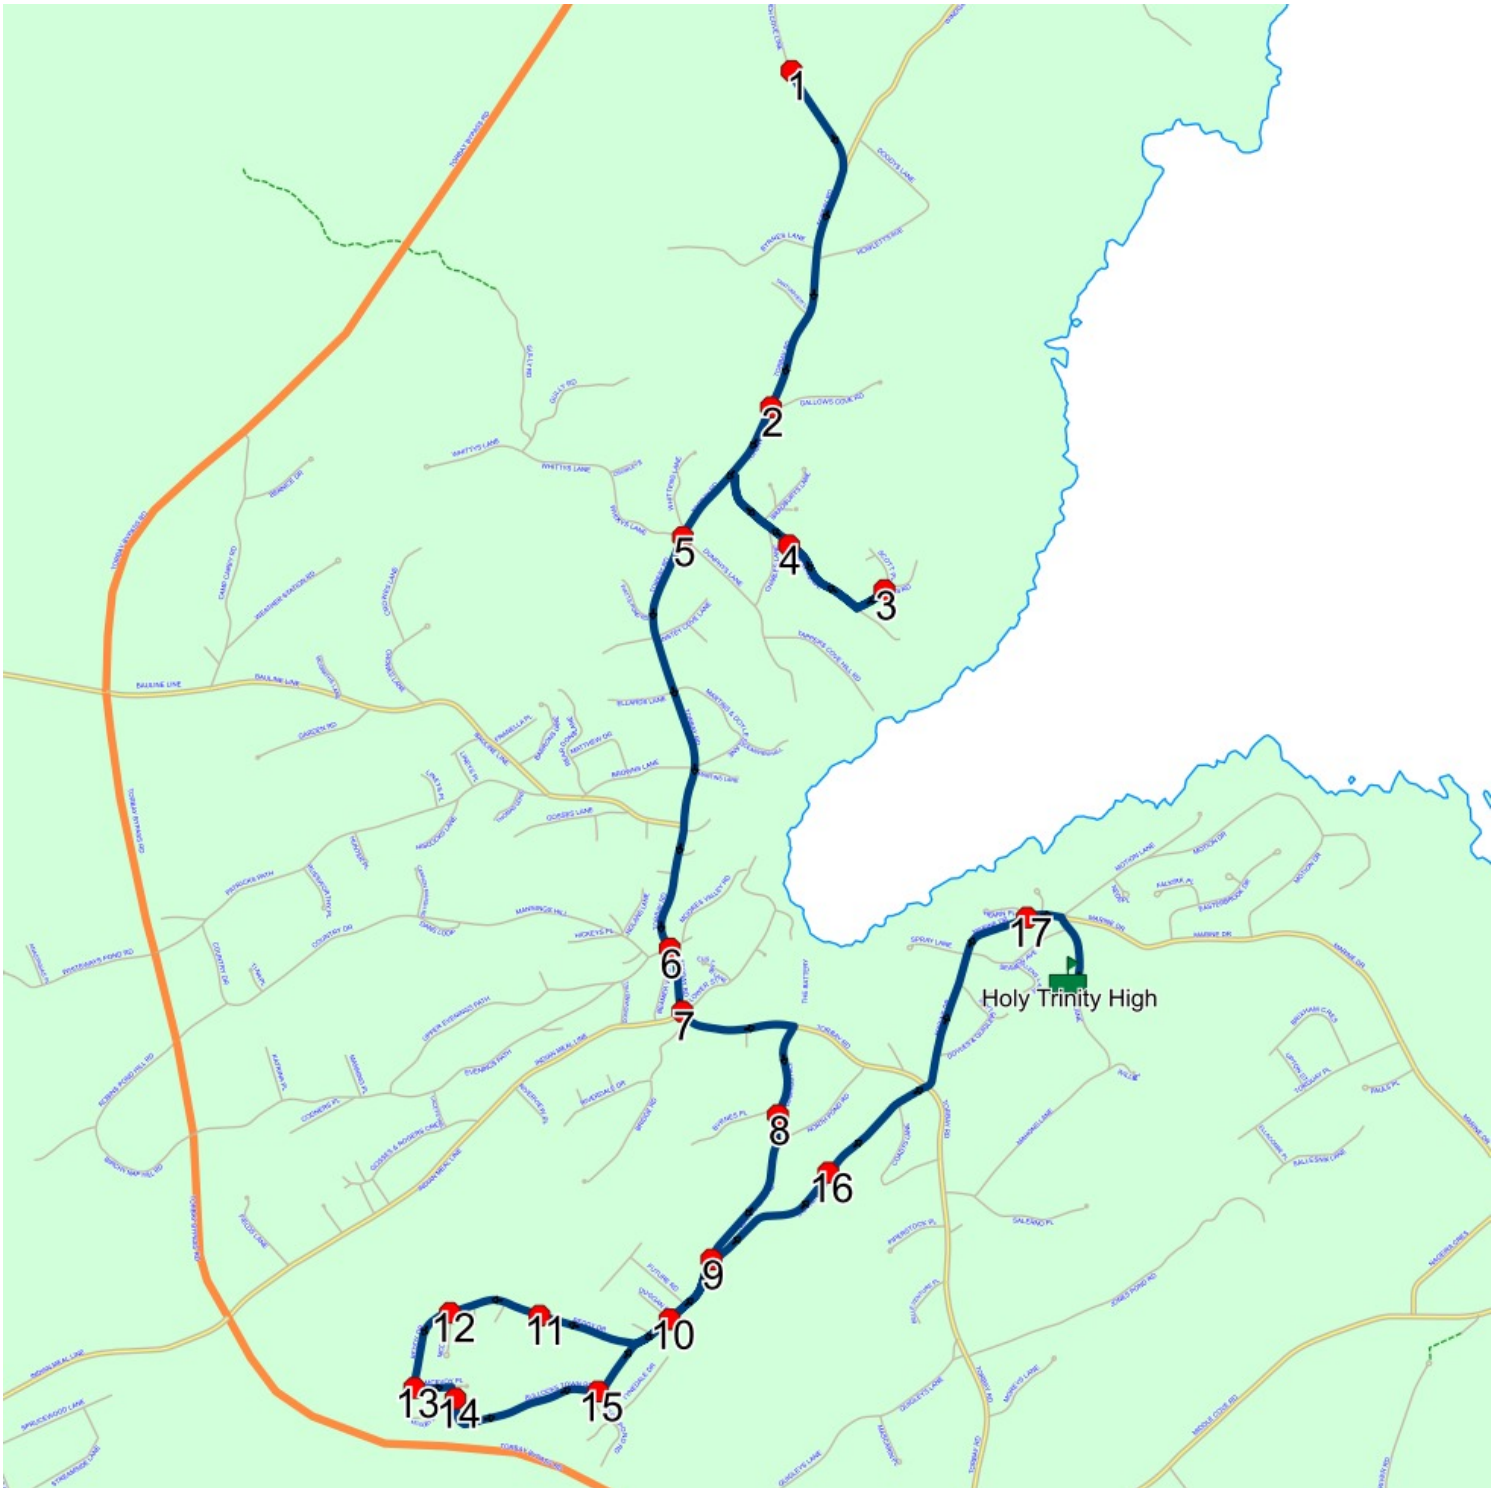

Route: 17-135-5 Run: 17-135-5A AM

Route: 17-135-5

Operator: Executive Taxi Ltd.

Vehicle: 17-135-5

Description:

Schools: Holy Trinity High (368)

Run: 17-135-5A AM

Description:

Schools: Holy Trinity High Stops: 18

Start Time: 7:25 AM

End Time: 7:52 AM

#	Arrival	Departure	Description
1	7:25 AM	7:26 AM	1784 TORBAY RD; TORBAY; A1K
2		7:27 AM	Torbay Rd @ Gallows Cove Rd
3		7:30 AM	#7 Ryans Rd
4		7:31 AM	#42 Morris Ave
5	7:32 AM	7:33 AM	TORBAY RD; TORBAY & DUNPHYS LANE; TORBAY
6	7:34 AM	7:35 AM	Torbay Rd @ Moores Valley Rd
7		7:35 AM	TORBAY RD & LOWER ST
8		7:36 AM	FLEMINGS HILL; TORBAY & BYRNES PL; TORBAY
9	7:37 AM	7:38 AM	NORTH POND RD; TORBAY & CONVENT LANE; TORBAY
10		7:38 AM	North Pond Rd @ Duggan Pl
11	7:39 AM	7:40 AM	Reddy Dr @ McArthur Pl
12		7:40 AM	Reddy Dr @ McDuff Pl
13		7:41 AM	Redd Dr @ McEvoy Pl
14	7:42 AM	7:43 AM	3 MCFAYDEN ST; TORBAY; A1K
15		7:44 AM	Bullockstown Rd @ South Pond Rd
16	7:46 AM	7:47 AM	42 CONVENT LANE; TORBAY
17		7:49 AM	MARINE DR; TORBAY & HEARN PL; TORBAY
18	7:50 AM	7:52 AM	Holy Trinity High Driveway

Route: 17-135-5 Run: 17-135-5A AM