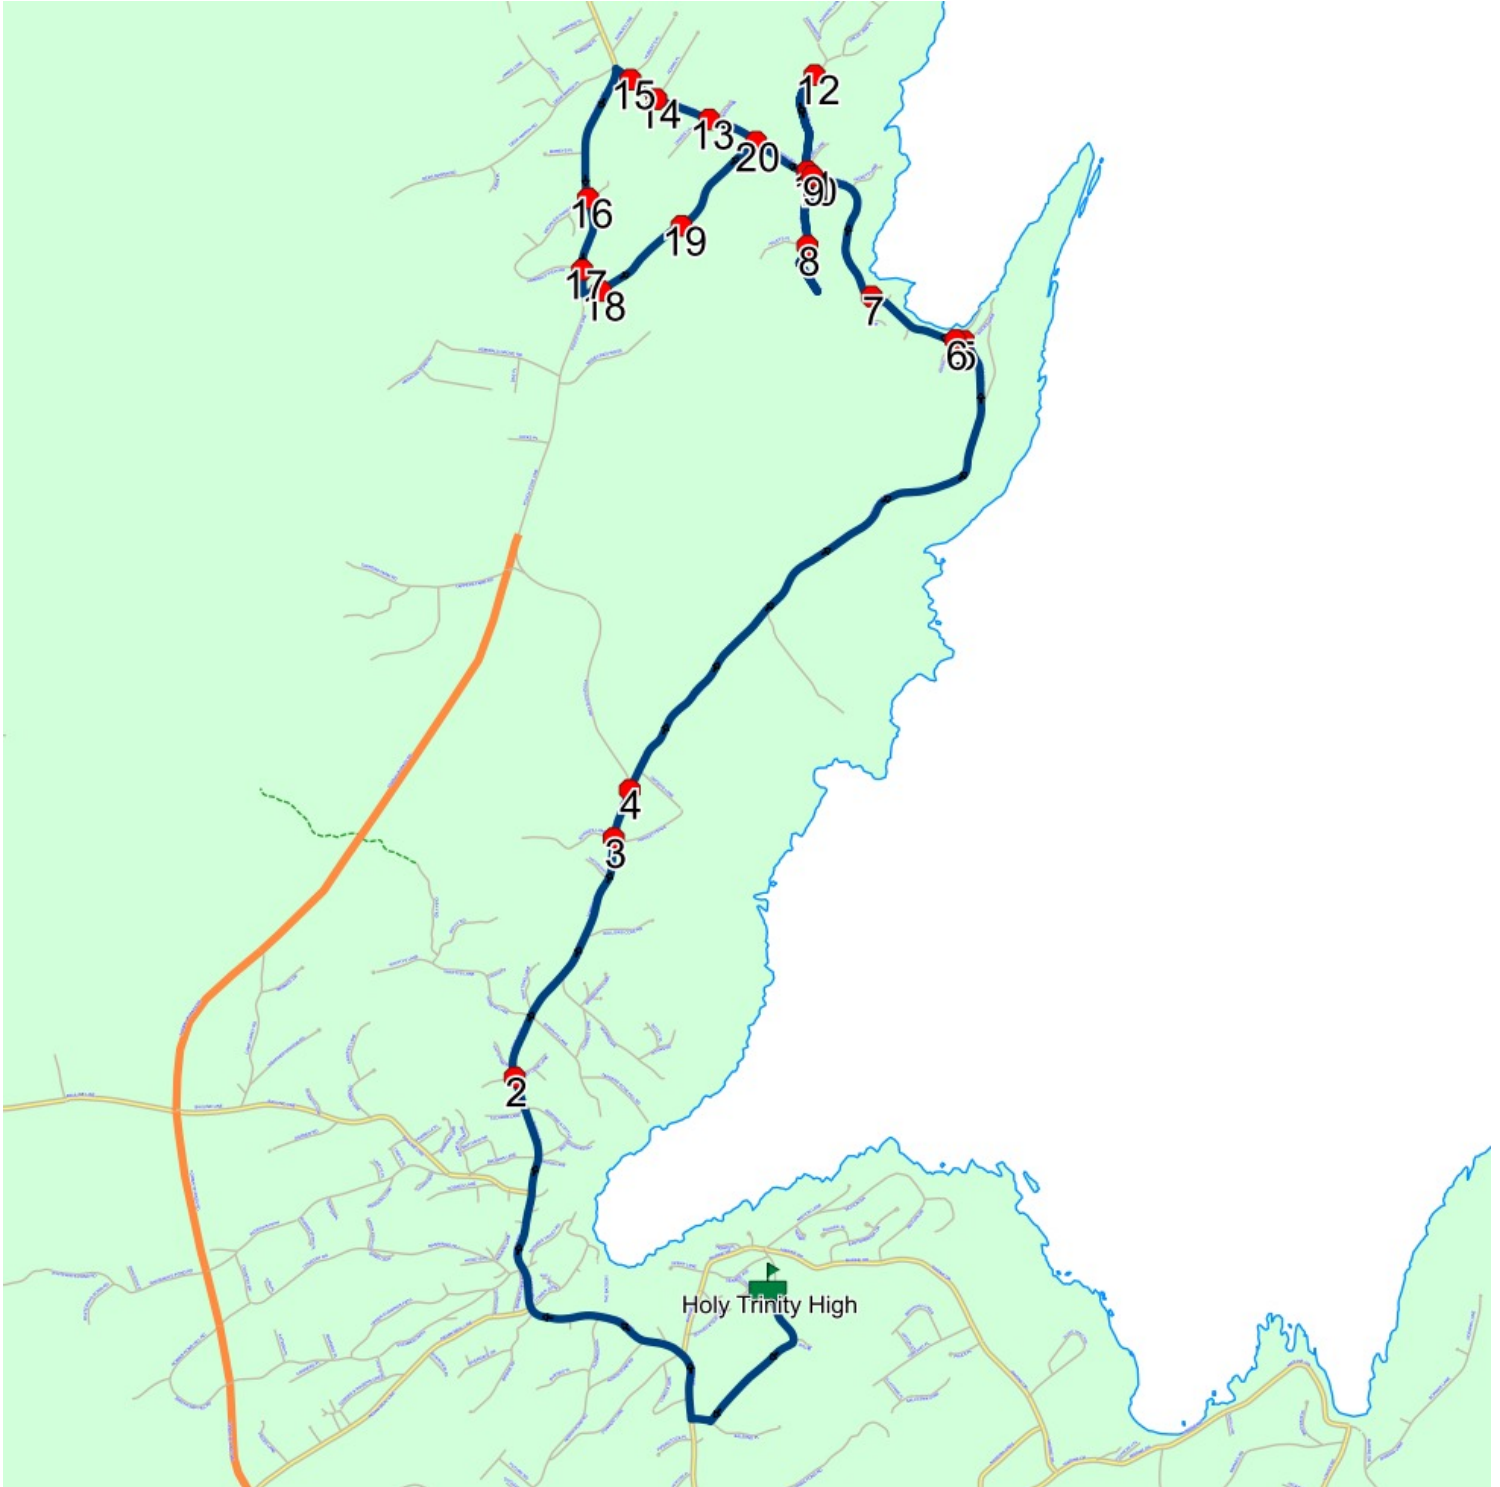

Route: 17-135-10 Run: 17-135-10A PM

Route: 17-135-10

Operator: Executive Taxi Ltd.

Vehicle: 17-135-10

Description:

Schools: Holy Trinity High (368)

Run: 17-135-10A PM

Description:

Schools: Holy Trinity High Stops: 20

Start Time: 2:00 PM

End Time: 2:50 PM

#	Arrival	Departure	Description
1	2:00 PM	2:15 PM	Holy Trinity High Driveway
2	2:19 PM	2:20 PM	Torbay Rd @ Anstey Cove Lane
3	2:21 PM	2:22 PM	TORBAY RD; TORBAY & BYRNES LANE; TORBAY
4	2:22 PM	2:23 PM	TORBAY RD; TORBAY & WINDGAP RD; TORBAY
5	2:26 PM	2:27 PM	WINDGAP RD; FLATROCK & WADES LANE; FLATROCK
6	2:27 PM		Windgap Rd @ Kavanaghs Lane
7	2:27 PM	2:28 PM	440 WINDGAP RD; FLATROCK; A1K
8	2:30 PM		Old Flatrock Rd @ Haleys Pl
9	2:34 PM		WINDGAP RD; FLATROCK & OLD FLATROCK RD; FLATROCK
10	2:34 PM		Windgap Rd @ Old Flatrock Rd
11	2:35 PM	2:36 PM	#2 Powers Lane
12	2:37 PM		Powers Lane @ Prestons Pl
13	2:42 PM		WINDGAP RD & DAWES LANE
14	2:42 PM	2:43 PM	Windgap Rd @ Adams Pl
15	2:43 PM		Windgap Rd @ Huberts Pl
16	2:45 PM		Pouch Cove Hwy @ Medalsis Pond Rd
17	2:46 PM		Pouch Cove Hwy @ Admirals View Rd
18	2:47 PM	2:48 PM	109 BACK RD; FLATROCK; A1K
19	2:48 PM	2:49 PM	57 BACK RD; FLATROCK; A1K
20	2:50 PM		WINDGAP RD; FLATROCK & BACK RD; FLATROCK

Route: 17-135-10 Run: 17-135-10A PM