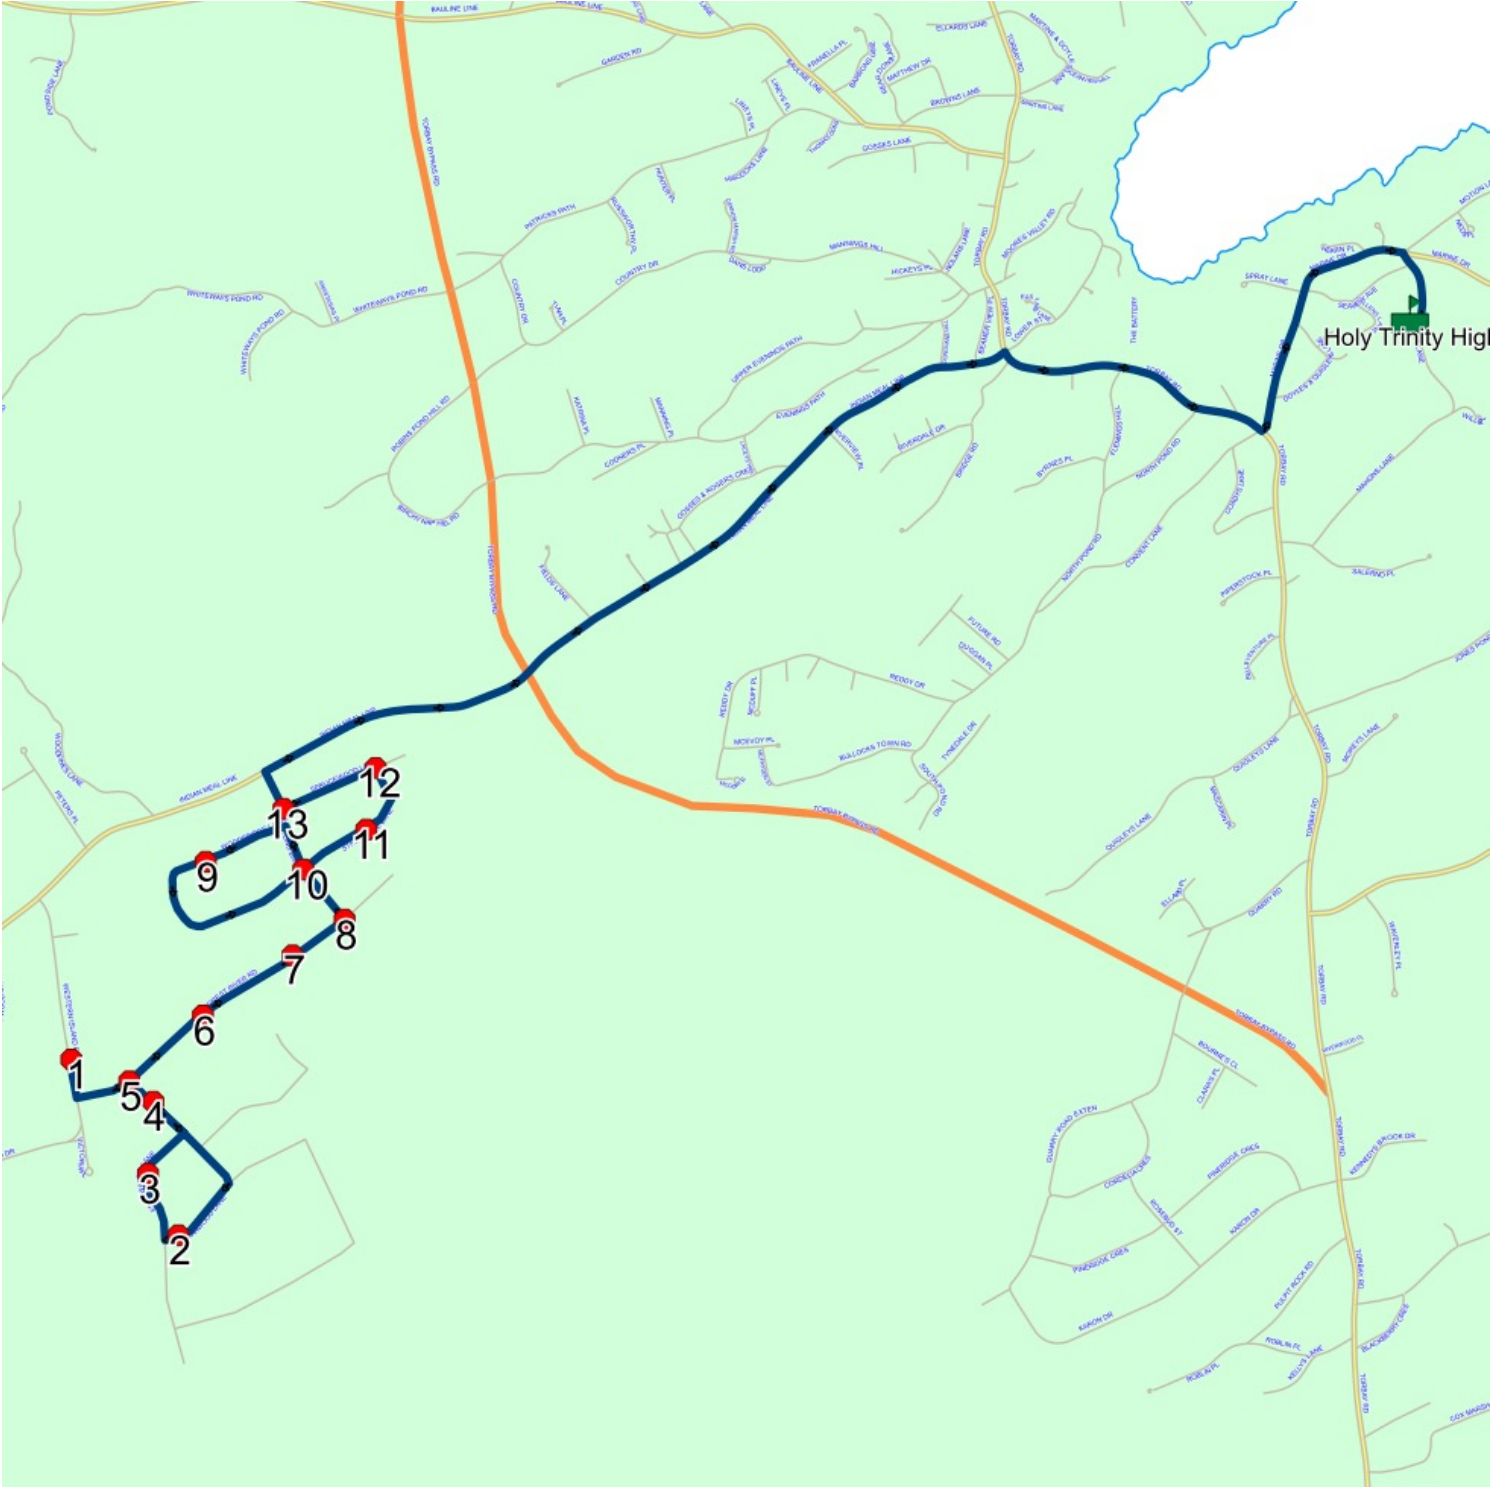

Route: 17-135-9 Run: 17-135-9A AM

Route: 17-135-9

Operator: Executive Taxi Ltd.

Vehicle: 17-135-9

Description:

Schools: Holy Trinity High (368)

Run: 17-135-9A AM

Description:

Schools: Holy Trinity High Stops: 14

Start Time: 7:26 AM

End Time: 7:52 AM

#	Arrival	Departure	Description
1		7:26 AM	35 WESTERN ISLAND POND DR
2	7:28 AM	7:29 AM	3 CEDARWOOD LANE
3	7:29 AM	7:30 AM	#10 Edgewater Lane
4	7:31 AM	7:32 AM	5 CAPTAIN MATTHEW DAVIS DR; TORBAY; A1K
5		7:32 AM	Forest River Rd @ Captain Matthew Davis Dr
6		7:33 AM	22 FOREST RIVER RD; TORBAY; A1K
7		7:34 AM	#33 Forest River Rd
8	7:34 AM	7:35 AM	FOREST RIVER RD; TORBAY & RATTLING BROOK RD; TORBAY
9	7:36 AM	7:37 AM	14 WOODBRIDGE LANE
10	7:38 AM	7:39 AM	Rattling Brook Rd @ Streamside Lane
11		7:39 AM	10 STREAMSIDE LANE; TORBAY; A1K
12		7:40 AM	STREAMSIDE LANE; TORBAY & SPRUCEWOOD LANE; TORBAY
13	7:41 AM	7:42 AM	Rattling Brook Rd @ Sprucewood Lane
14	7:50 AM	7:52 AM	Holy Trinity High Driveway

Route: 17-135-9 Run: 17-135-9A AM