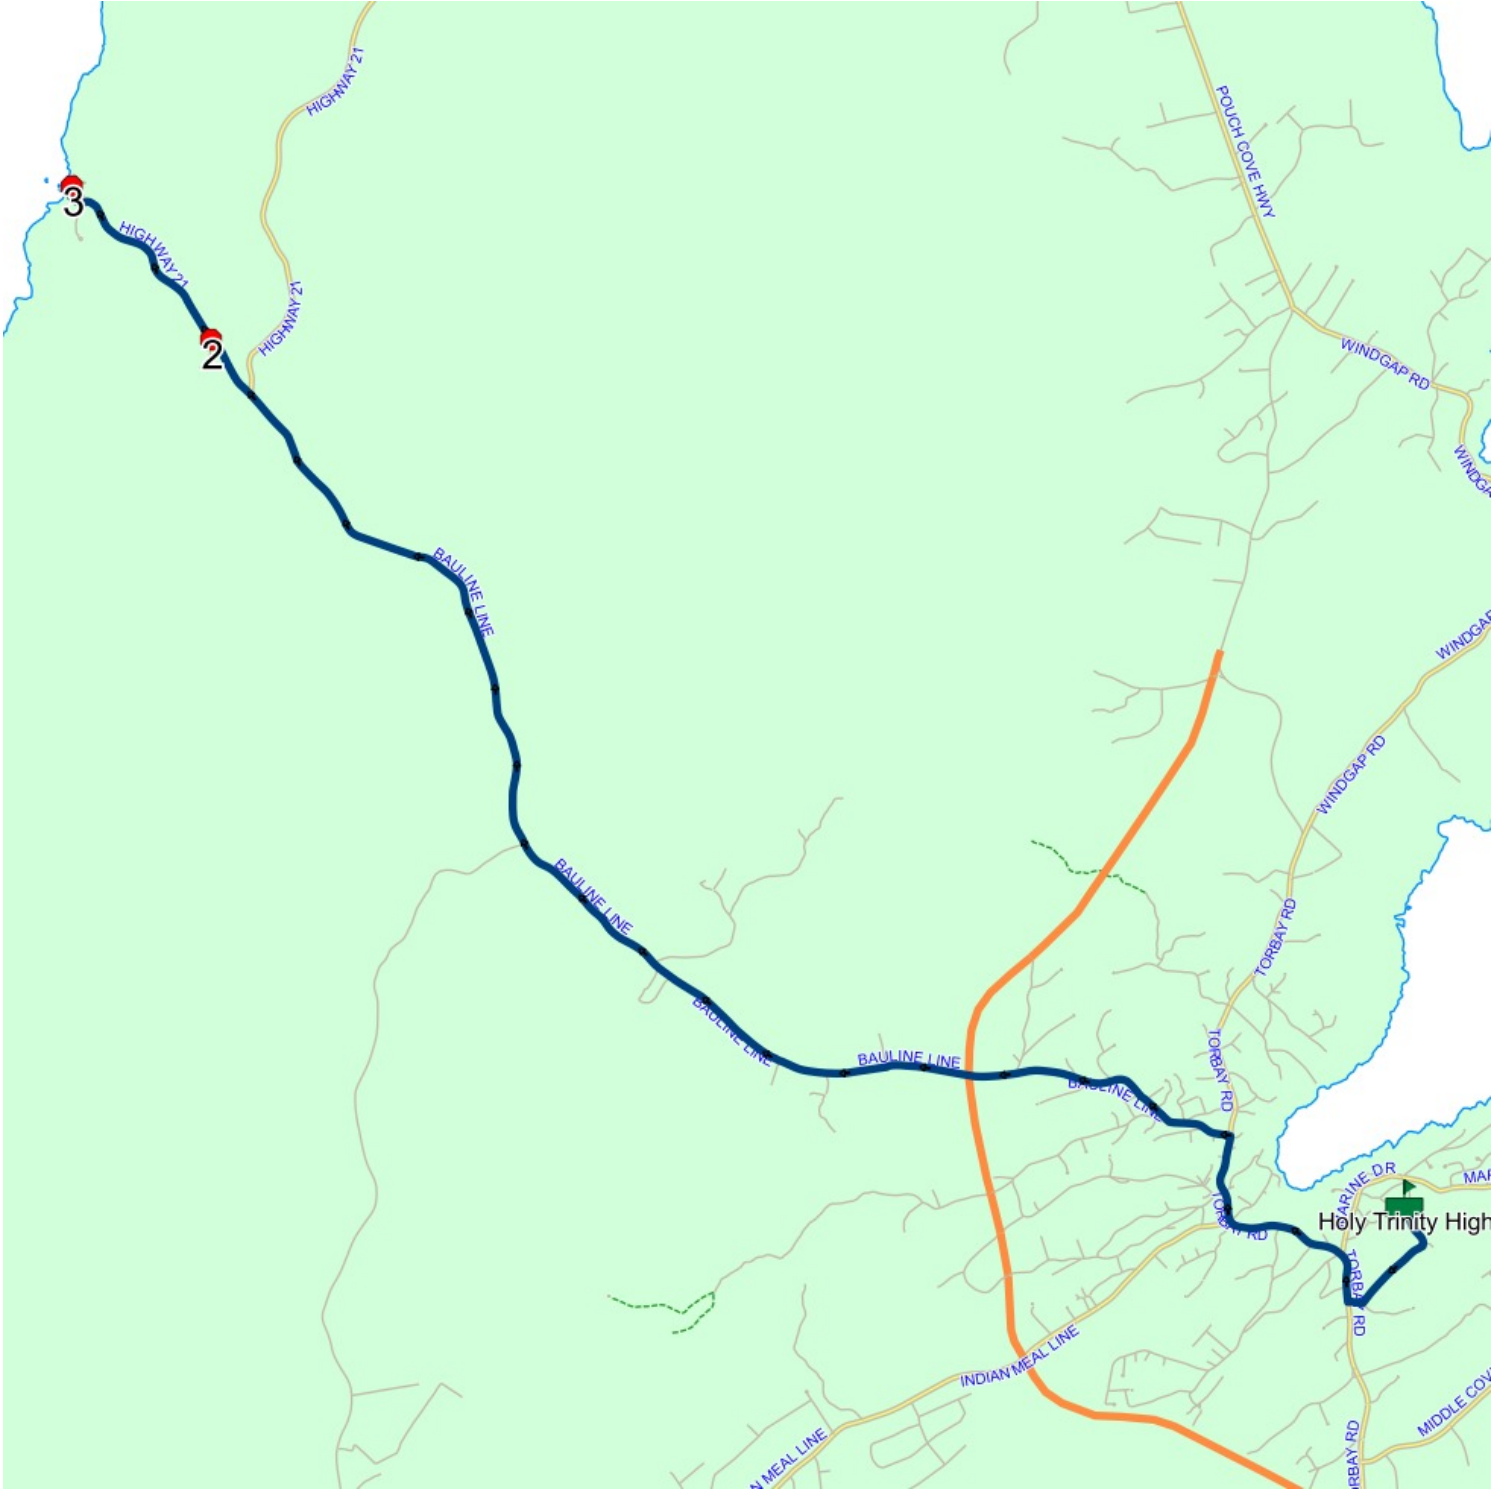

Route: 23-006-1 Run: 23-006-1A PM

Route: 23-006-1

Operator: Burse's Taxi Inc.

Vehicle: 23-006-1

Description:

Schools: Holy Trinity High (368)

Run: 23-006-1A PM

Description:

Schools: Holy Trinity

Stops: 3

Start Time: 2:00 PM

End Time: 2:32 PM

High : 2024-06-30

#	Arrival	Departure	Description
1	2:00 PM	2:15 PM	Holy Trinity High Driveway
2	2:29 PM	2:30 PM	Church
3	2:32 PM		#44 Main St

Route: 23-006-1 Run: 23-006-1A PM