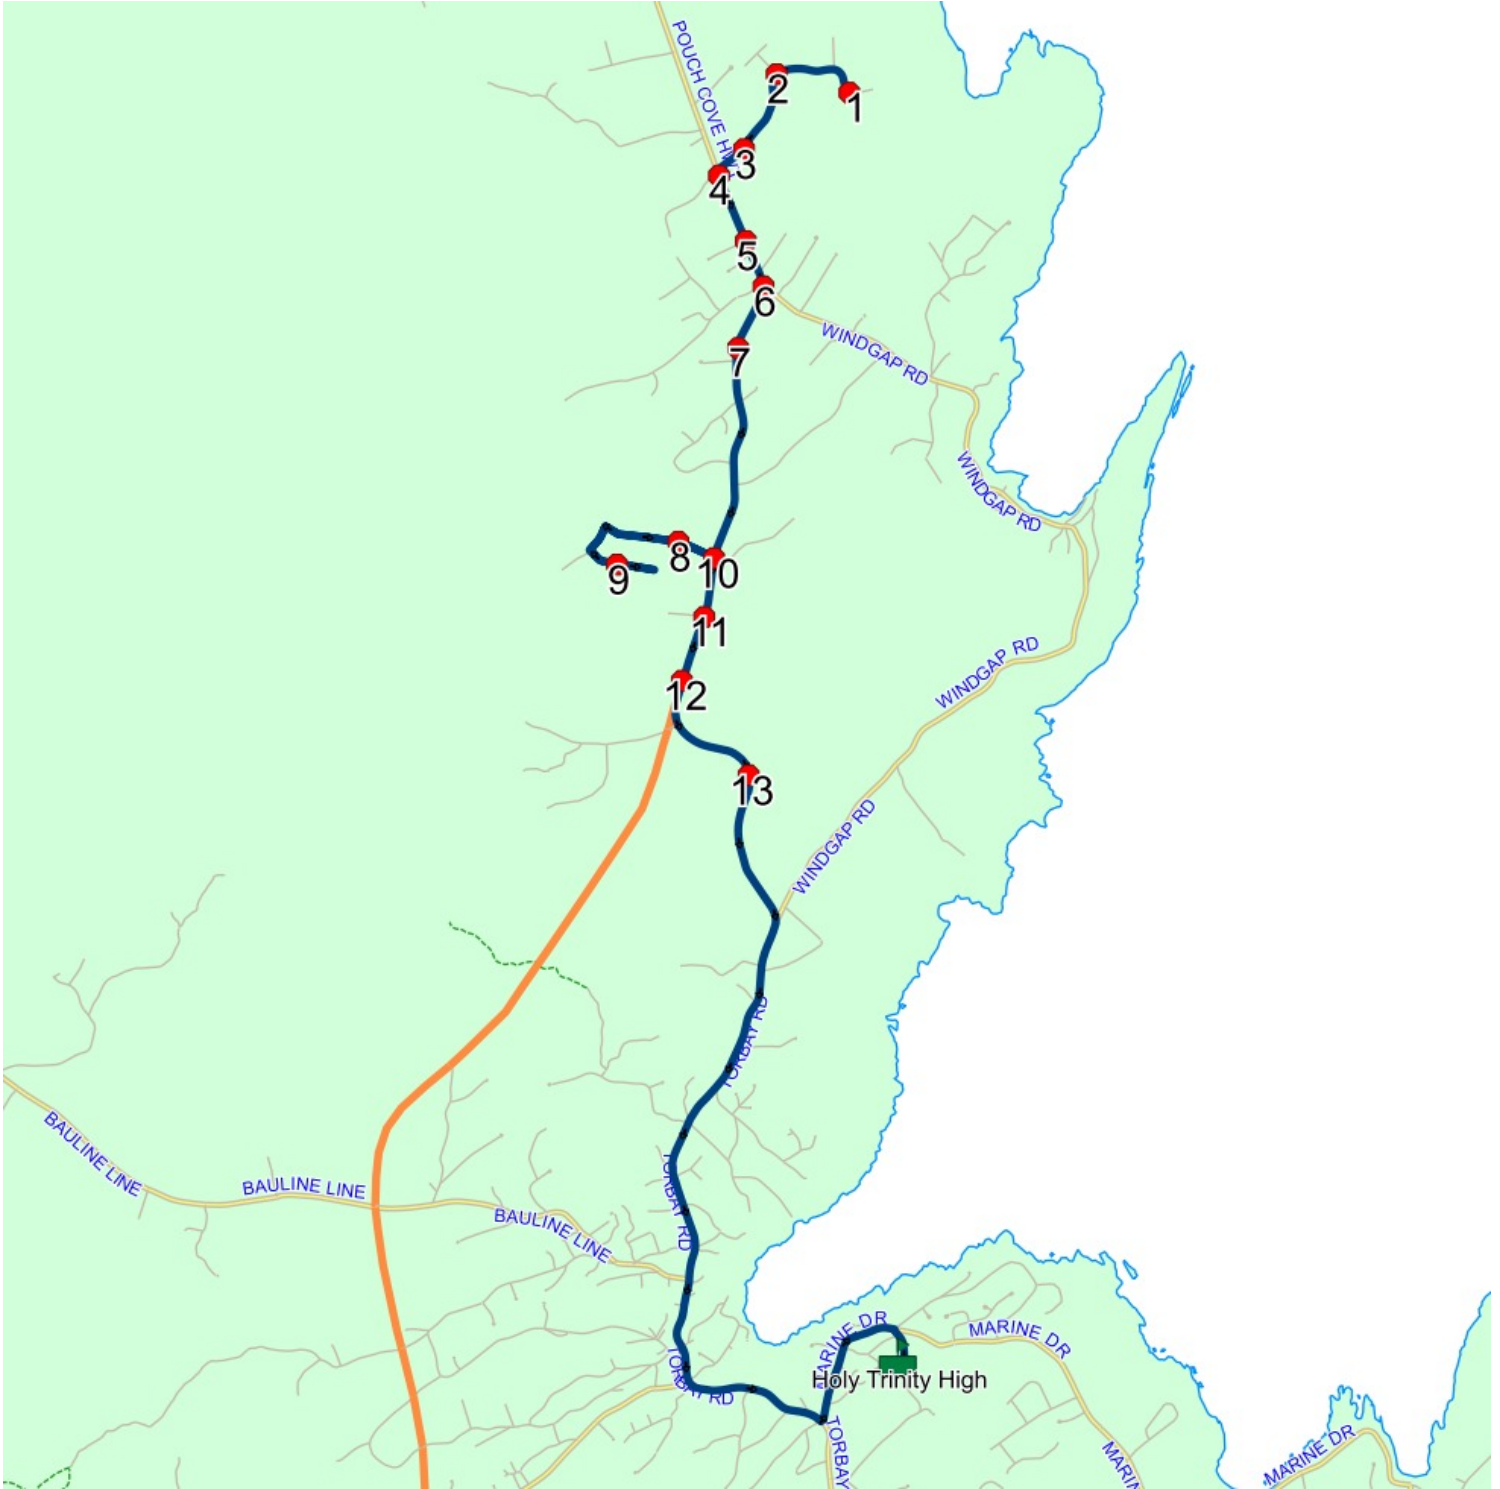

Route: 17-135-4 Run: 17-135-4A AM

Route: 17-135-4

Operator: Executive Taxi Ltd.

Vehicle: 17-135-4

Description:

Schools: Holy Trinity High (368)

Run: 17-135-4A AM

Description:

Schools: Holy Trinity High Stops: 14

Start Time: 7:23 AM

End Time: 7:52 AM

#	Arrival	Departure	Description
1		7:23 AM	#138 Red Head Rd
2	7:24 AM	7:25 AM	Red Head Rd @ Hannahs Rd
3		7:26 AM	20 RED HEAD RD; FLATROCK; A1K
4	7:27 AM	7:28 AM	Pouch Cove Hwy @ Jessies Pl
5	7:28 AM	7:29 AM	Pouch Cove Hwy @ Hawkins Pl
6	7:29 AM	7:30 AM	Pouch Cove Hwy @ Deer Marsh Rd
7	7:30 AM	7:31 AM	390 POUCH COVE LINE; FLATROCK; A1K
8	7:32 AM	7:33 AM	ADMIRALS GROVE RD & DAS PL
9	7:38 AM	7:39 AM	12 TODDS PL
10	7:40 AM	7:41 AM	Pouch Cove Hwy @ Admirals Grove Rd
11		7:41 AM	Pouch Cove Hwy @ Jacks Pl
12		7:42 AM	#155 Pouch Cove Hwy
13		7:43 AM	1853 TORBAY RD; TORBAY; A1K
14	7:50 AM	7:52 AM	Holy Trinity High Driveway

Route: 17-135-4 Run: 17-135-4A AM