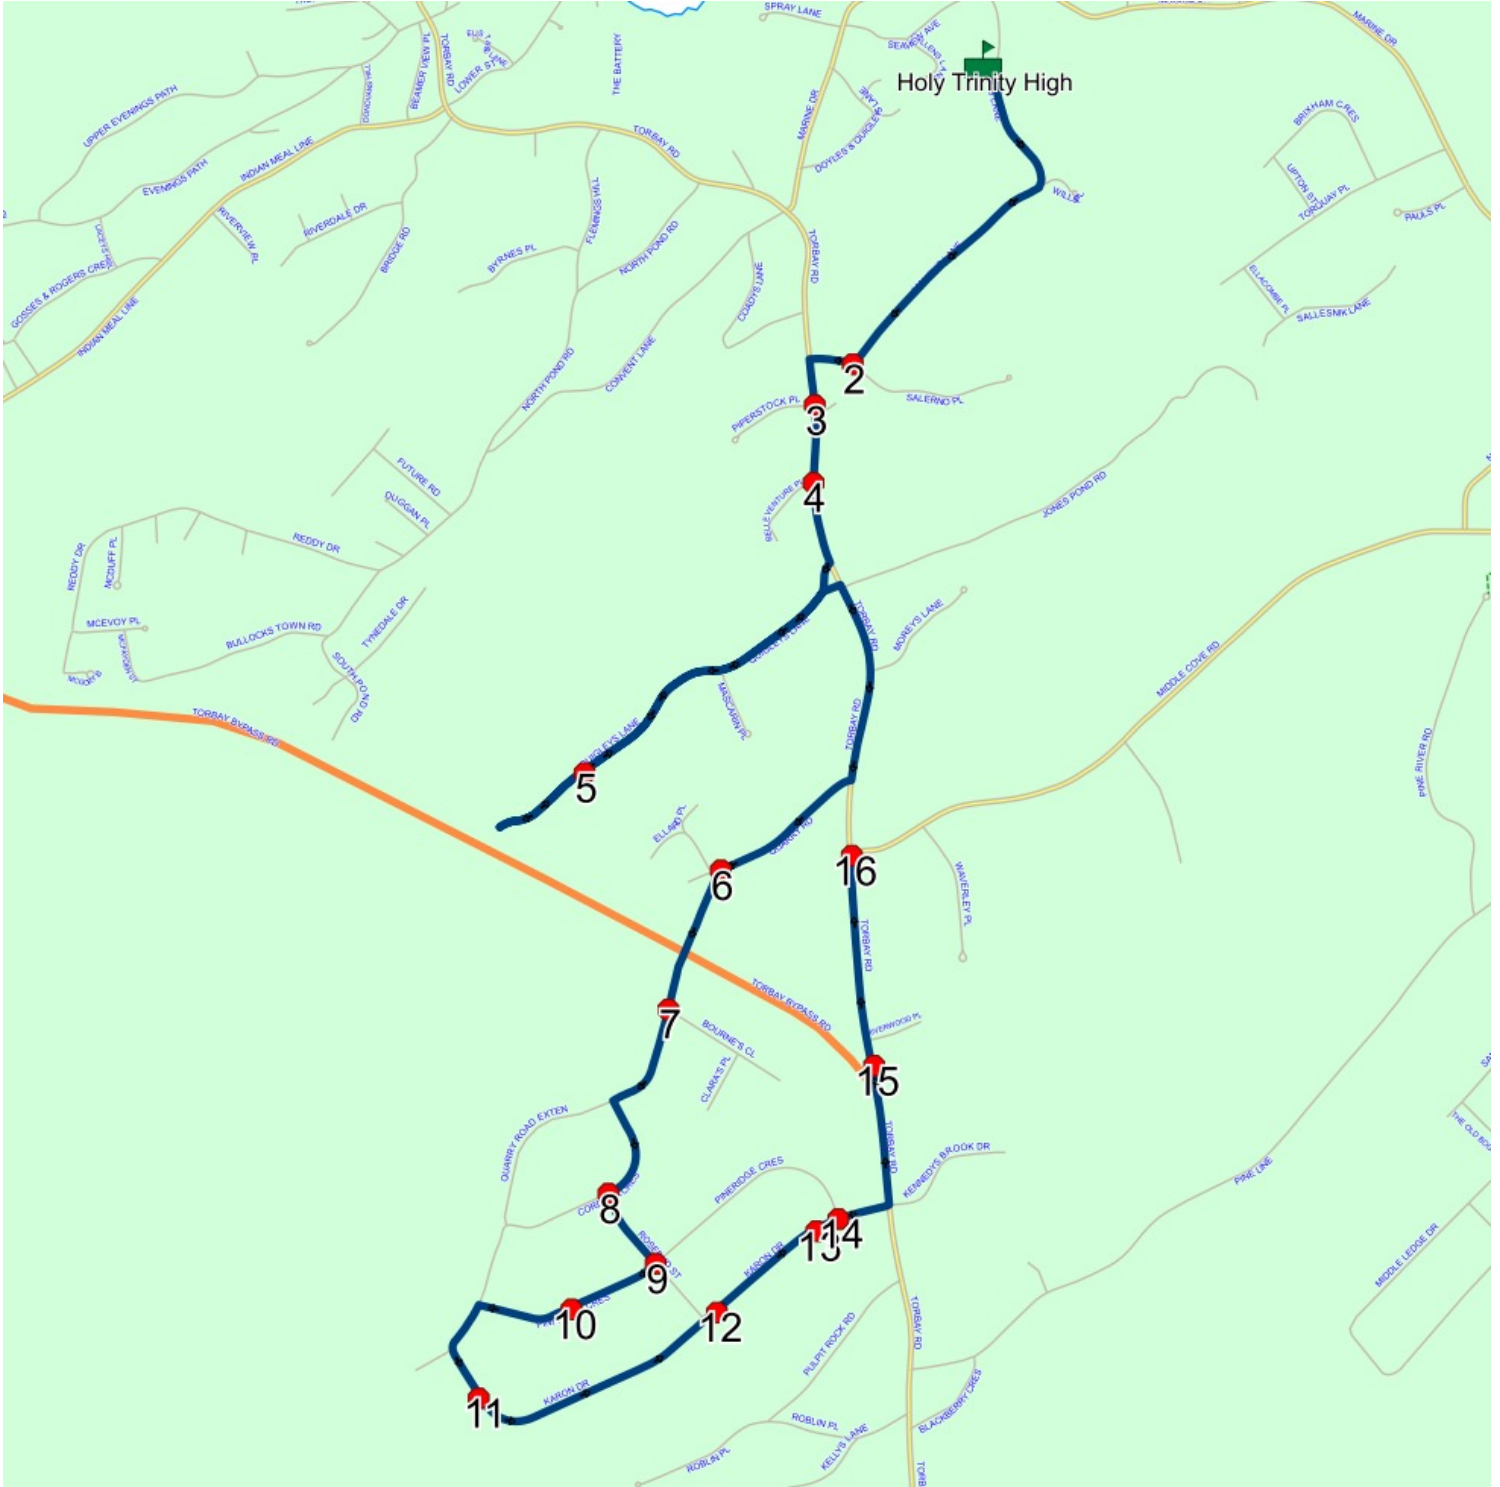

Route: 17-135-8 Run: 17-135-8A PM

Route: 17-135-8

Operator: Executive Taxi Ltd.

Vehicle: 17-135-8

Description:

Schools: Holy Trinity High (368)

Run: 17-135-8A PM

Description:

Schools: Holy Trinity High Stops: 16

Start Time: 2:00 PM

End Time: 2:39 PM

#	Arrival	Departure	Description
1	2:00 PM	2:15 PM	Holy Trinity High Driveway
2	2:16 PM	2:17 PM	MAHONS LANE; TORBAY & SALERNO PL; TORBAY
3	2:18 PM		TORBAY RD; TORBAY & PIPERSTOCK PL; TORBAY
4	2:19 PM		TORBAY RD; TORBAY & BELLEVENTURE PL; TORBAY
5	2:20 PM	2:21 PM	95 QUIGLEYS LANE; TORBAY; A1K
6	2:26 PM	2:27 PM	QUARRY RD; TORBAY & ELLARD PL; TORBAY
7	2:28 PM		Quarry Rd Ext @ Bournes Cl
8	2:29 PM	2:30 PM	CORDELIA CRES; TORBAY & ROSEBUD ST; TORBAY
9	2:31 PM	2:32 PM	Pineridge Cres @ Rosebud St
10	2:32 PM	2:33 PM	63 PINERIDGE CRES; TORBAY; A1K
11	2:34 PM		#113 Karon Dr
12	2:35 PM	2:36 PM	75 KARON DR
13	2:36 PM		#29 Karon Dr
14	2:37 PM		Karon Dr @ Pineridge Cres
15	2:38 PM		996 TORBAY RD; TORBAY; A1K
16	2:39 PM		TORBAY RD; TORBAY & MIDDLE COVE RD; LOGY BAY-MIDDLE COVE-OUTER COVE

Route: 17-135-8 Run: 17-135-8A PM