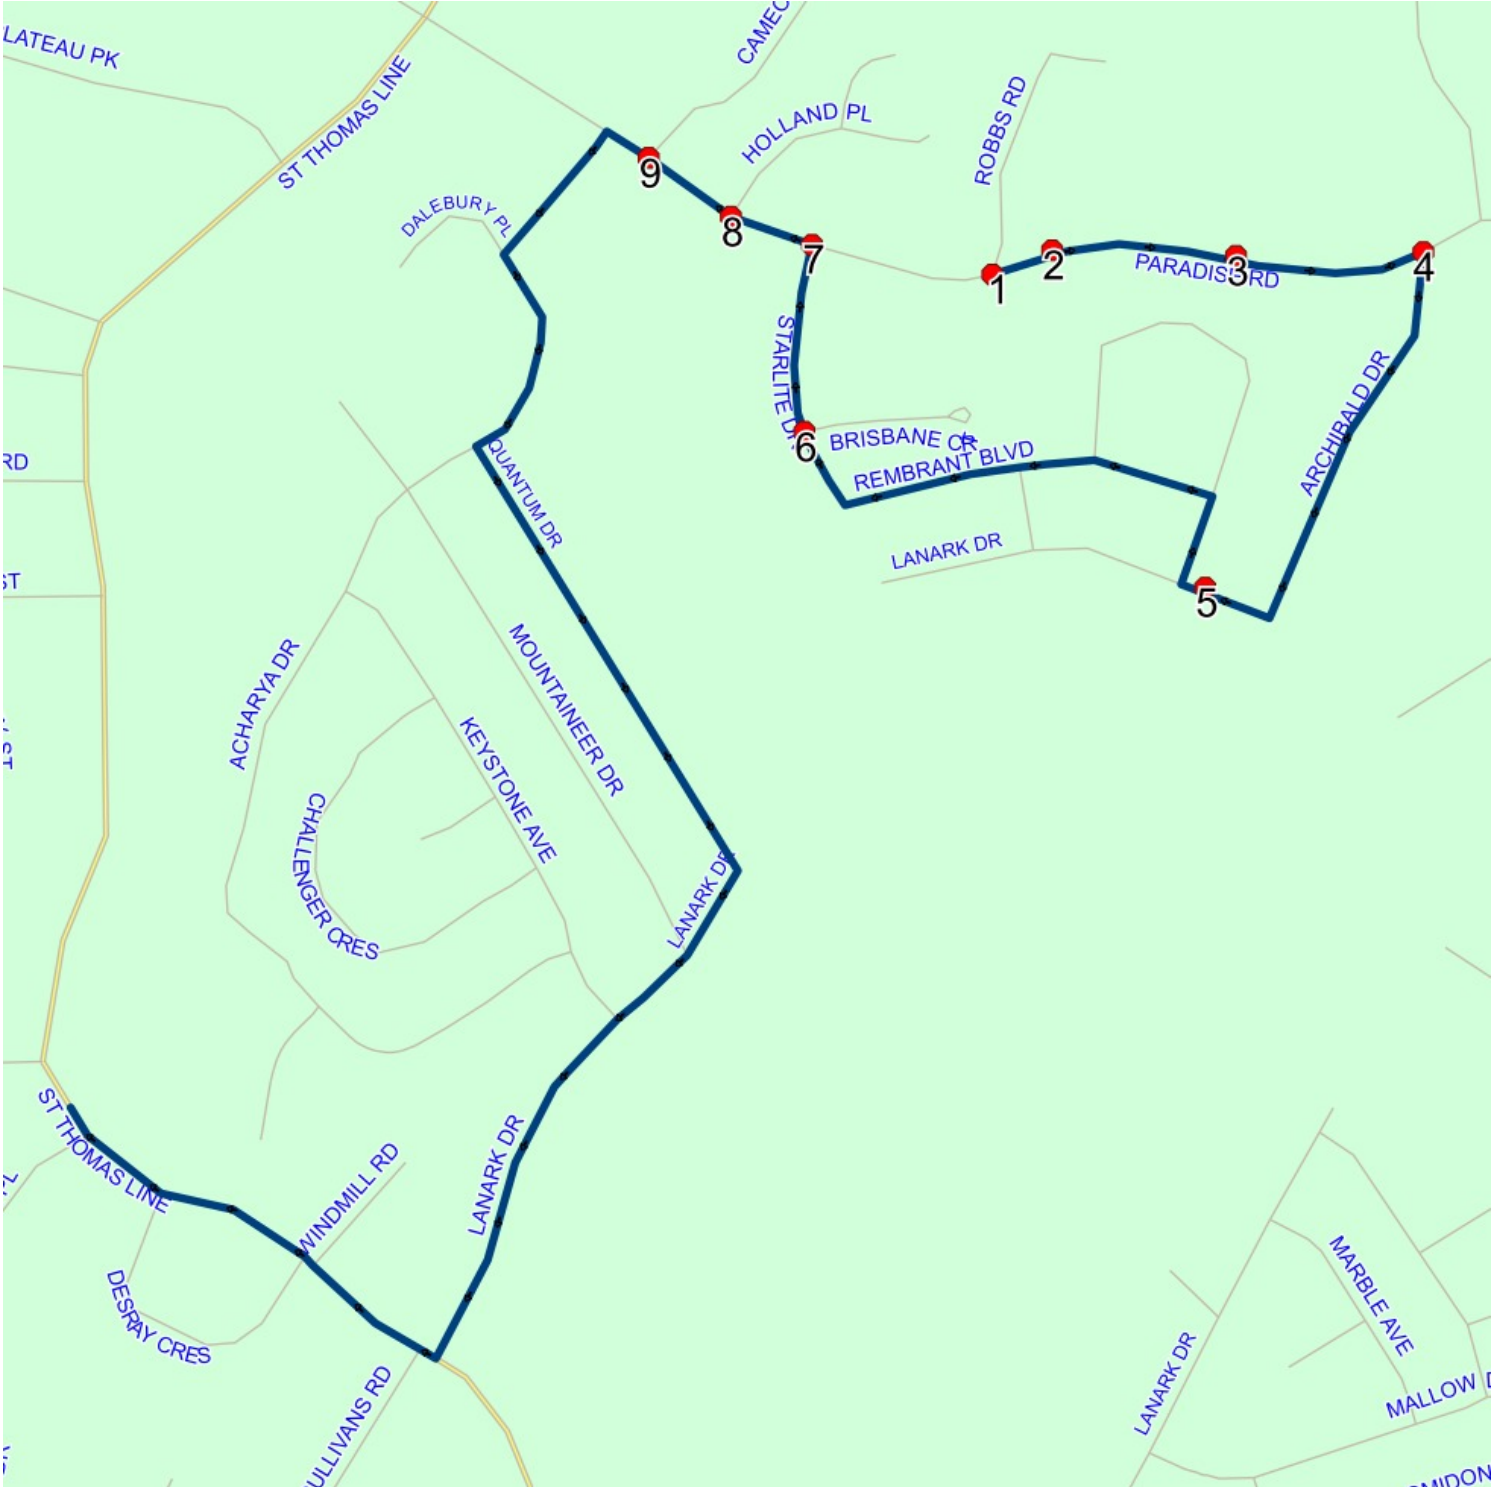

Route: 17-130-12 Run: 17-130-12B AM

Route: 17-130-12

Operator: Executive Taxi Ltd.

Vehicle: 17-130-12

Description:

Schools: Holy Family Elementary (Paradise) (318)

Run: 17-130-12B AM

Stops: 10 Schools: Holy

Start Time: 8:26 AM

Description:

End Time: 8:42 AM

Family Elementary (Paradise) : 2024-06-30

#	Arrival	Departure	Description
1	8:26 AM	8:27 AM	PARADISE RD; PARADISE & ROBBS RD; PARADISE
2		8:27 AM	294 PARADISE RD
3		8:27 AM	274 PARADISE RD
4		8:28 AM	PARADISE RD & ARCHIBALD DR
5	8:29 AM	8:30 AM	201 LANARK DR; PARADISE
6	8:31 AM	8:32 AM	STARLITE DR & BRISBANE CRT
7	8:32 AM	8:33 AM	PARADISE RD & STARLITE DR
8	8:33 AM	8:34 AM	PARADISE RD & HOLLAND PL
9		8:35 AM	PARADISE RD & CAMEO DR
10	8:40 AM	8:42 AM	Holy Family Elementary (Paradise)

Route: 17-130-12 Run: 17-130-12B AM