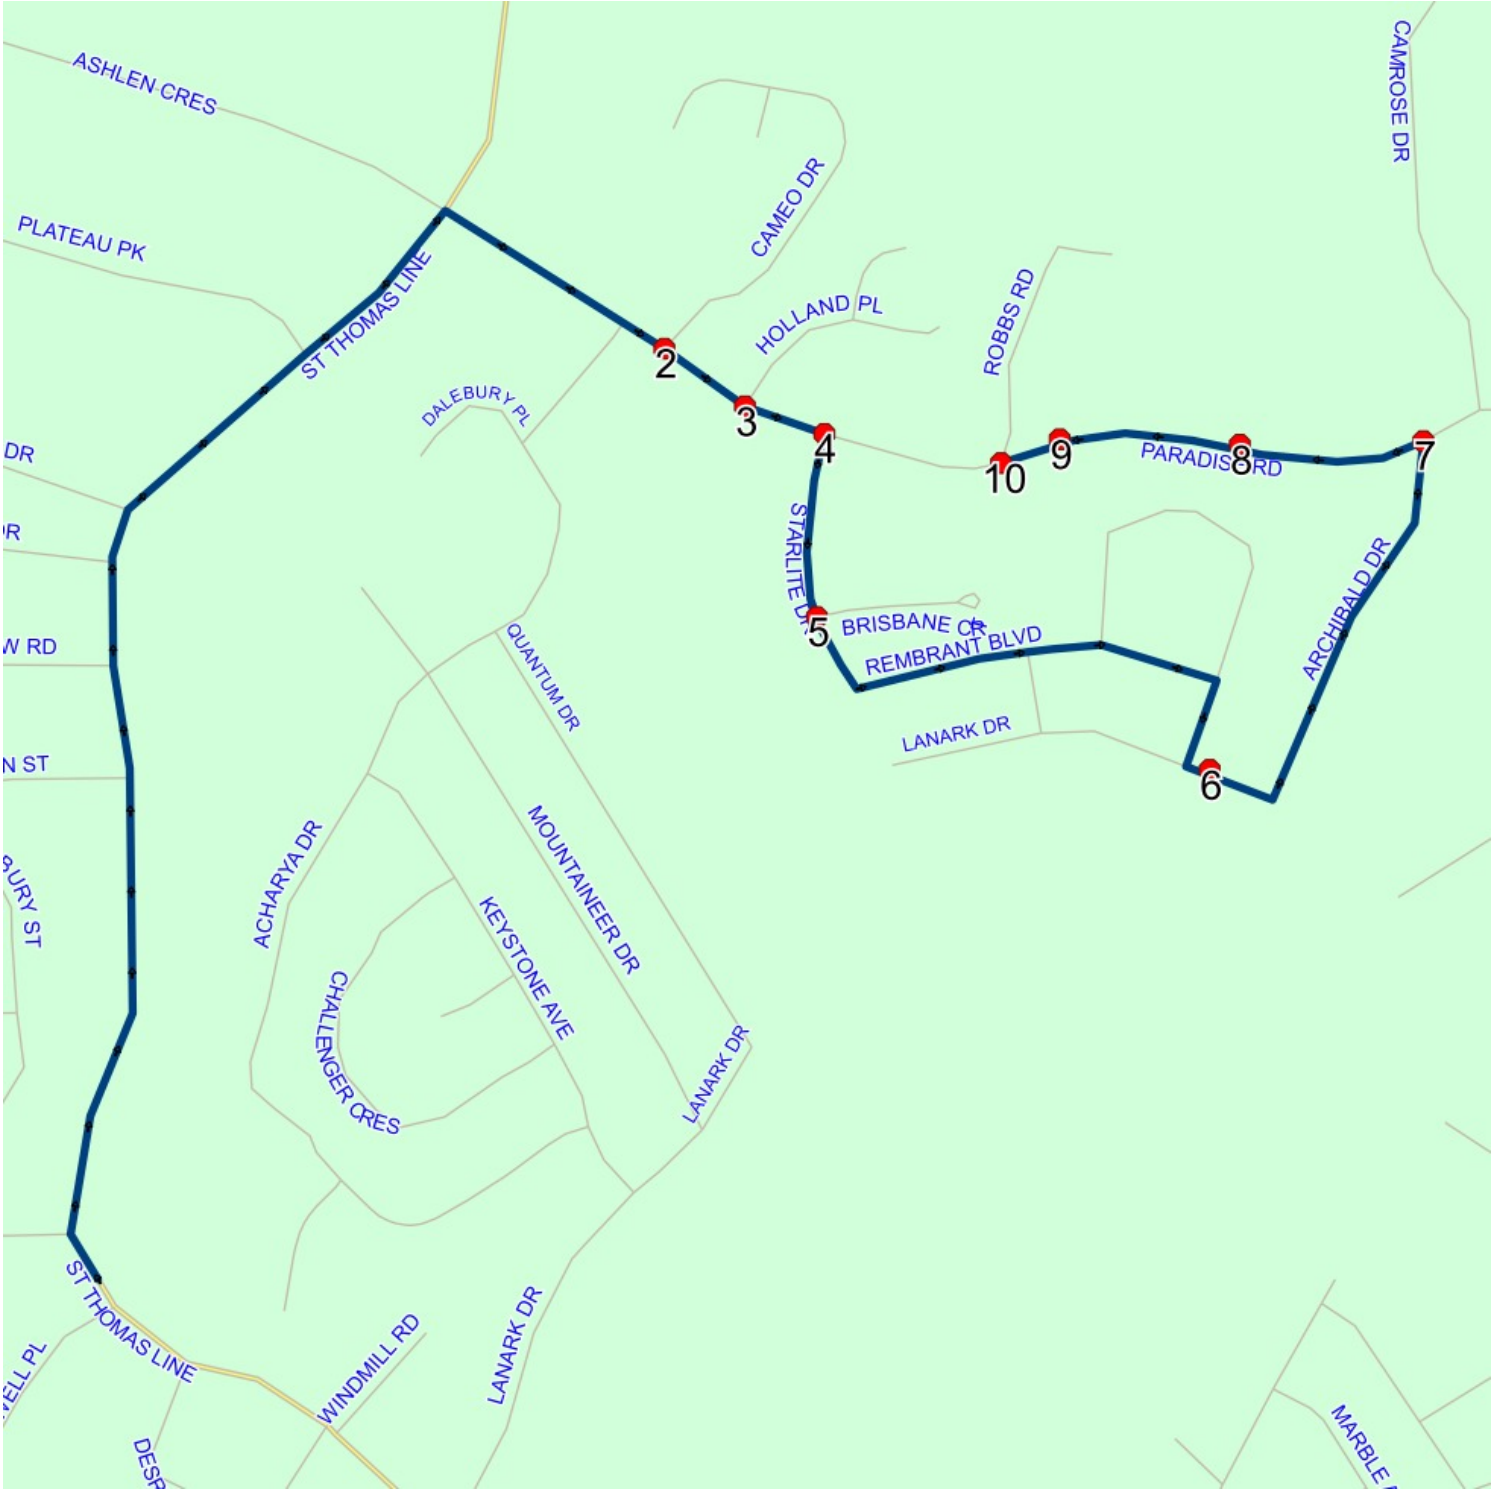

Stops: 10 Schools: Holy

Start Time: 3:10 PM

Description:

End Time: 3:28 PM

Family Elementary (Paradise) : 2024-06-30

#	Arrival	Departure	Description
1	3:10 PM	3:15 PM	Holy Family Elementary (Paradise)
2	3:18 PM		PARADISE RD & CAMEO DR
3	3:18 PM	3:19 PM	PARADISE RD & HOLLAND PL
4	3:19 PM	3:20 PM	PARADISE RD & STARLITE DR
5	3:20 PM	3:21 PM	STARLITE DR & BRISBANE CRT
6	3:23 PM	3:24 PM	201 LANARK DR; PARADISE
7	3:25 PM		PARADISE RD & ARCHIBALD DR
8	3:26 PM		274 PARADISE RD
9	3:26 PM	3:27 PM	294 PARADISE RD
10	3:27 PM	3:28 PM	PARADISE RD; PARADISE & ROBBS RD; PARADISE

Route: 17-130-12 Run: 17-130-12B PM

Route: 17-130-13 Run: 17-130-13B AM

Route: 17-130-13

Operator: Executive Taxi Ltd.

Vehicle: 17-130-13

Description:

Schools: Holy Family Elementary (Paradise) (318)

Run: 17-130-13B AM

Description:

Stops: 19 Schools: Holy

Start Time: 8:10 AM

End Time: 8:42 AM

Family Elementary (Paradise) : 2022-06-30

#	Arrival	Departure	Description
1	8:10 AM	8:11 AM	ST THOMAS LINE; PARADISE & JOHNATHAN DR; PARADISE
2	8:11 AM	8:12 AM	255 ST THOMAS LINE
3		8:12 AM	ST THOMAS LINE & BYRNES RD
4		8:13 AM	ASHLEN CRES; PARADISE & MADISON PL; PARADISE
5		8:14 AM	ASHLEN CRES & DAKOTA PL
6		8:16 AM	ST THOMAS LINE & PARADISE RD
7		8:17 AM	22 WESTPORT DR : 2024-06-30
8		8:20 AM	ACHARYA DR & DALEBURY PL
9		8:21 AM	ACHARYA DR & QUANTUM DR
10		8:21 AM	MOUNTAINEER DR & ACHARYA DR
11	8:22 AM	8:23 AM	32 MOUNTAINEER DR; PARADISE; A1L : 2024-06-30
12		8:27 AM	10 REGAL PL; PARADISE; A1L : 2024-06-30
13		8:30 AM	Twin Brooks Dr @ Pinehill PI
14		8:32 AM	14 SEDGEWICK ST
15	8:32 AM	8:33 AM	16 SEDGEWICK ST : 2024-06-30
16		8:33 AM	Sedgewick St @ Brittany Dr
17	8:34 AM	8:35 AM	Brittany Dr @ Hayfield PI
18	8:35 AM	8:36 AM	Brittany Dr @ Ladywell PI
19	8:40 AM	8:42 AM	Holy Family Elementary (Paradise) : 2024-06-30