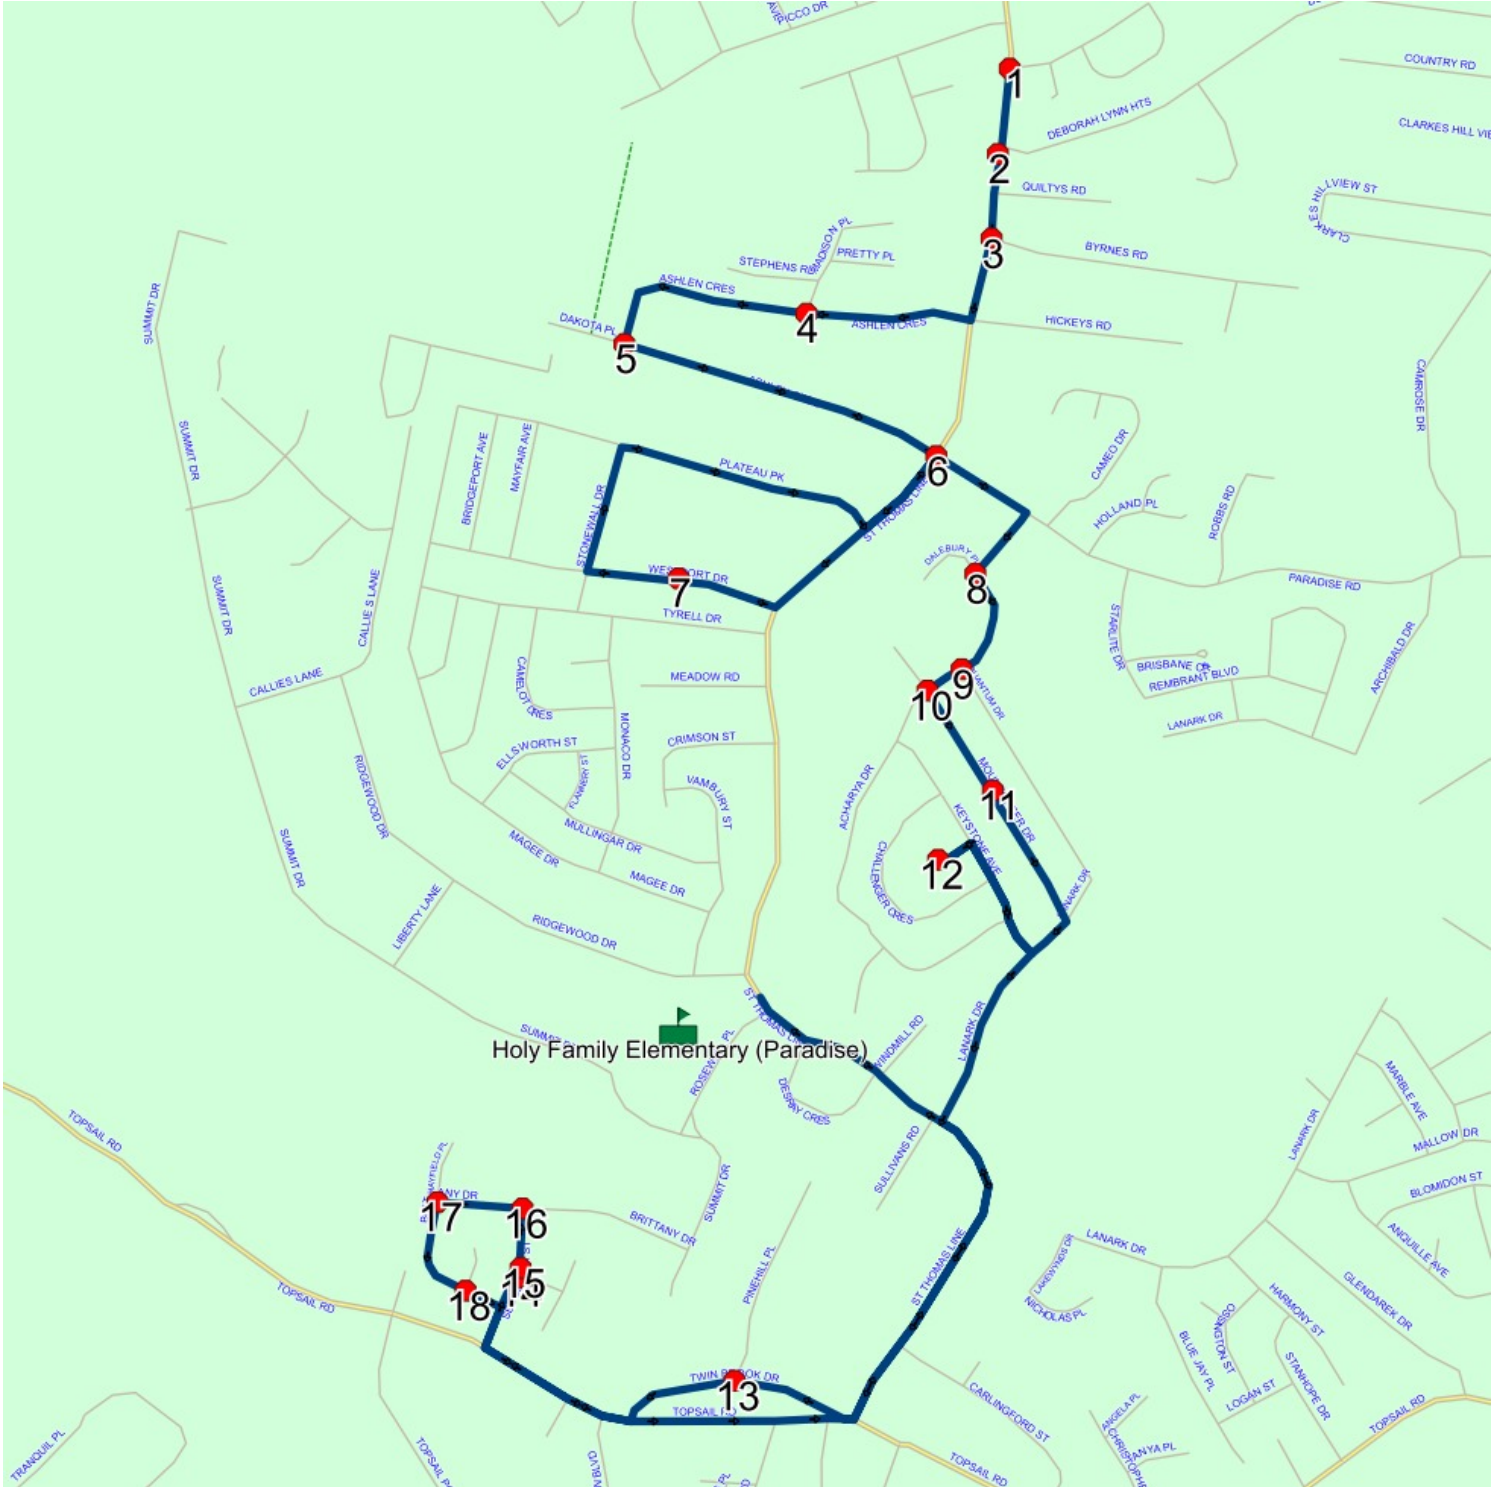

Route: 17-130-13 Run: 17-130-13B AM

Route: 17-130-13

Operator: Executive Taxi Ltd.

Vehicle: 17-130-13

Description:

Schools: Holy Family Elementary (Paradise) (318)

Run: 17-130-13B AM

Description:

Stops: 19 Schools: Holy

Start Time: 8:10 AM

End Time: 8:42 AM

Family Elementary (Paradise) : 2022-06-30

#	Arrival	Departure	Description
1	8:10 AM	8:11 AM	ST THOMAS LINE; PARADISE & JOHNATHAN DR; PARADISE
2	8:11 AM	8:12 AM	255 ST THOMAS LINE
3		8:12 AM	ST THOMAS LINE & BYRNES RD
4		8:13 AM	ASHLEN CRES; PARADISE & MADISON PL; PARADISE
5		8:14 AM	ASHLEN CRES & DAKOTA PL
6		8:16 AM	ST THOMAS LINE & PARADISE RD
7		8:17 AM	22 WESTPORT DR : 2024-06-30
8		8:20 AM	ACHARYA DR & DALEBURY PL
9		8:21 AM	ACHARYA DR & QUANTUM DR
10		8:21 AM	MOUNTAINEER DR & ACHARYA DR
11	8:22 AM	8:23 AM	32 MOUNTAINEER DR; PARADISE; A1L : 2024-06-30
12		8:27 AM	10 REGAL PL; PARADISE; A1L : 2024-06-30
13		8:30 AM	Twin Brooks Dr @ Pinehill PI
14		8:32 AM	14 SEDGEWICK ST
15	8:32 AM	8:33 AM	16 SEDGEWICK ST : 2024-06-30
16		8:33 AM	Sedgewick St @ Brittany Dr
17	8:34 AM	8:35 AM	Brittany Dr @ Hayfield PI
18	8:35 AM	8:36 AM	Brittany Dr @ Ladywell PI
19	8:40 AM	8:42 AM	Holy Family Elementary (Paradise) : 2024-06-30

Route: 17-130-13 Run: 17-130-13B AM