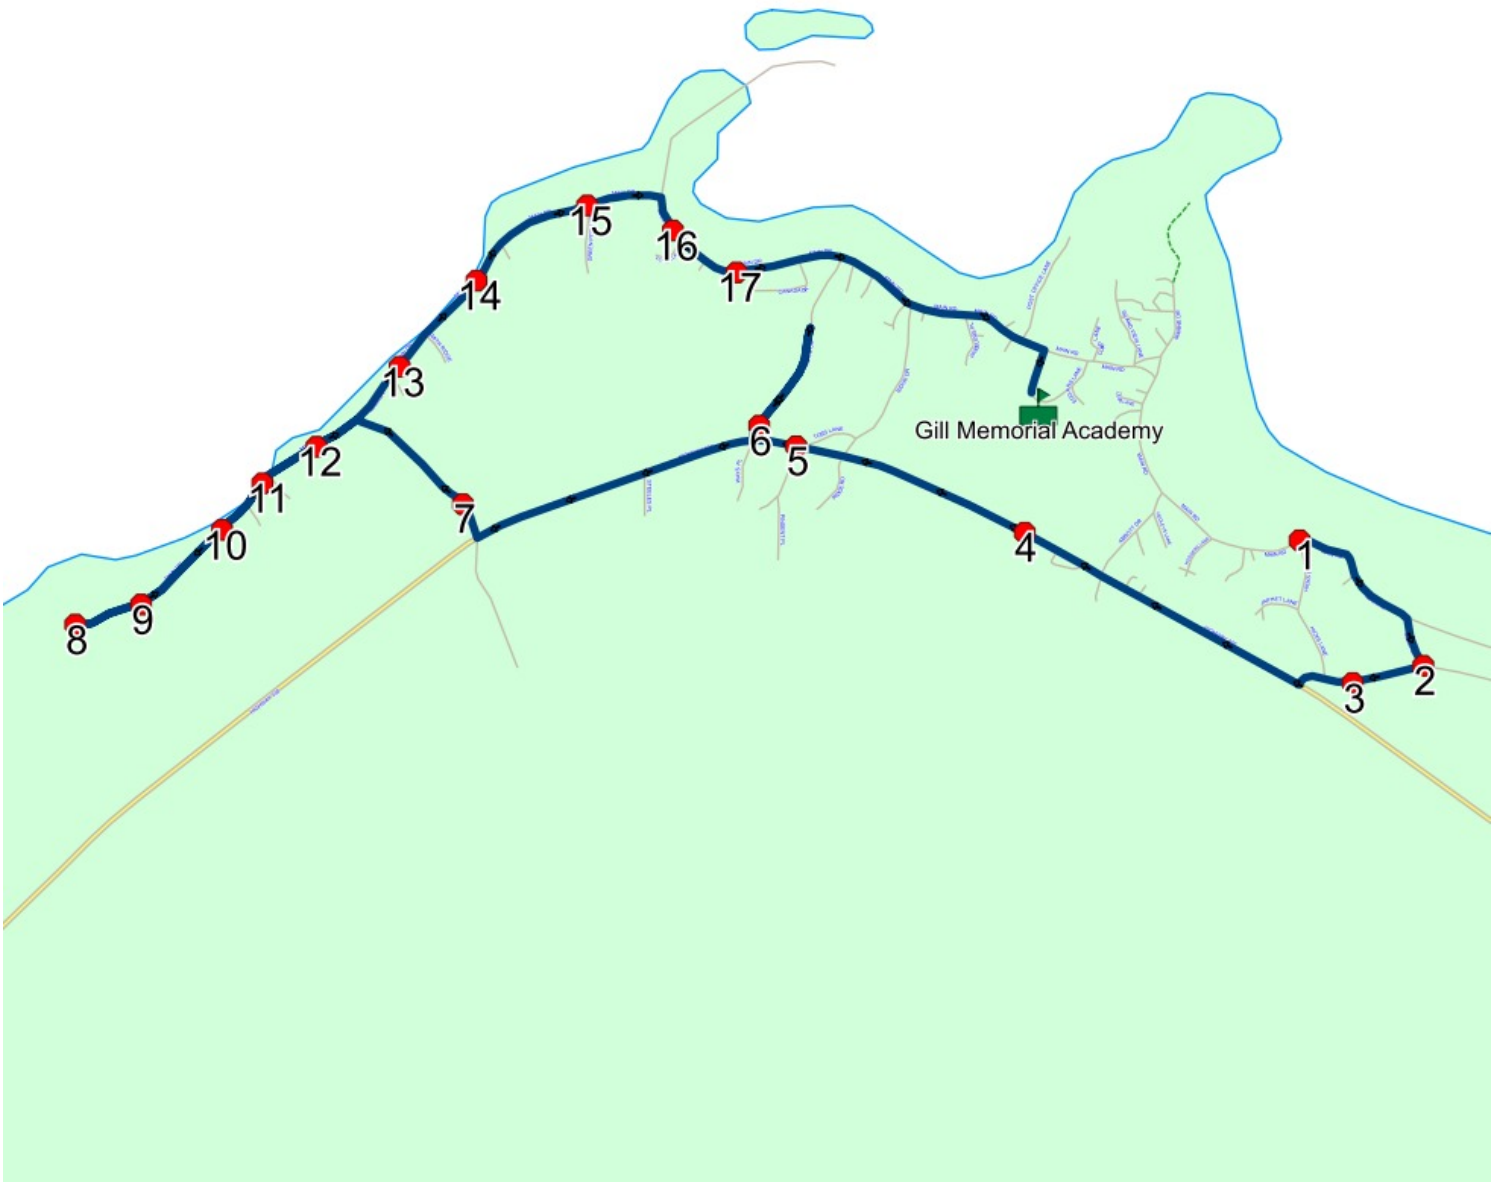

## Route: SF 22 Run: GM 22 AM

Route: SF 22 Operator: Gov (Summerford)

Vehicle: 386-19

Description:

Schools: Gill Memorial Academy (194)

Run: GM 22 AM

Stops: 18

Start Time: 8:06 AM

Description:

End Time: 8:42 AM

Schools: Gill Memorial Academy

#	Arrival	Departure	Description
1	8:06 AM	8:07 AM	MAIN ST & HILLVIEW ST
2		8:09 AM	MAIN RD & SEAVIEW DR
3		8:10 AM	6 SEAVIEW DR
4		8:12 AM	3 DRIVEWAYS PAST MARSHVIEW DR (LAST HOUSE ON LEFT)
5		8:13 AM	HIGHWAY 330; MUSGRAVE HARBOUR & PINSENT PL; MUSGRAVE HARBOUR
6		8:14 AM	57 BURTS DR
7	8:18 AM	8:19 AM	41 SMITHS RIDGE
8		8:26 AM	MAIN DR TURNAROUND
9		8:27 AM	32 MAIN ST
10		8:28 AM	60 MAIN ST
11		8:29 AM	82 MAIN ST
12		8:30 AM	102 MAIN ST; MUSGRAVE HARBOUR; AOG
13		8:31 AM	152 MAIN ST
14	8:32 AM	8:33 AM	65 MAIN ST
15		8:34 AM	MAIN ST & GREEN POINT RD
16	8:35 AM	8:36 AM	250 MAIN ST
17	8:36 AM	8:37 AM	COURTESY STOP FAMILY RESPONSIBILITY ZONE (284 MAIN ST)
18	8:40 AM	8:42 AM	Gill Memorial Academy Driveway

## Route: SF 22 Run: GM 22 PM

Route: SF 22 Operator: Gov (Summerford)  
 Vehicle: 386-19  
 Description:  
 Schools: Gill Memorial Academy (194)

Run: GM 22 PM Description:  
 Stops: 18 Start Time: 2:36 PM End Time: 3:28 PM  
 Schools: Gill Memorial Academy

Route: SF 22 Run: GM 22 PM