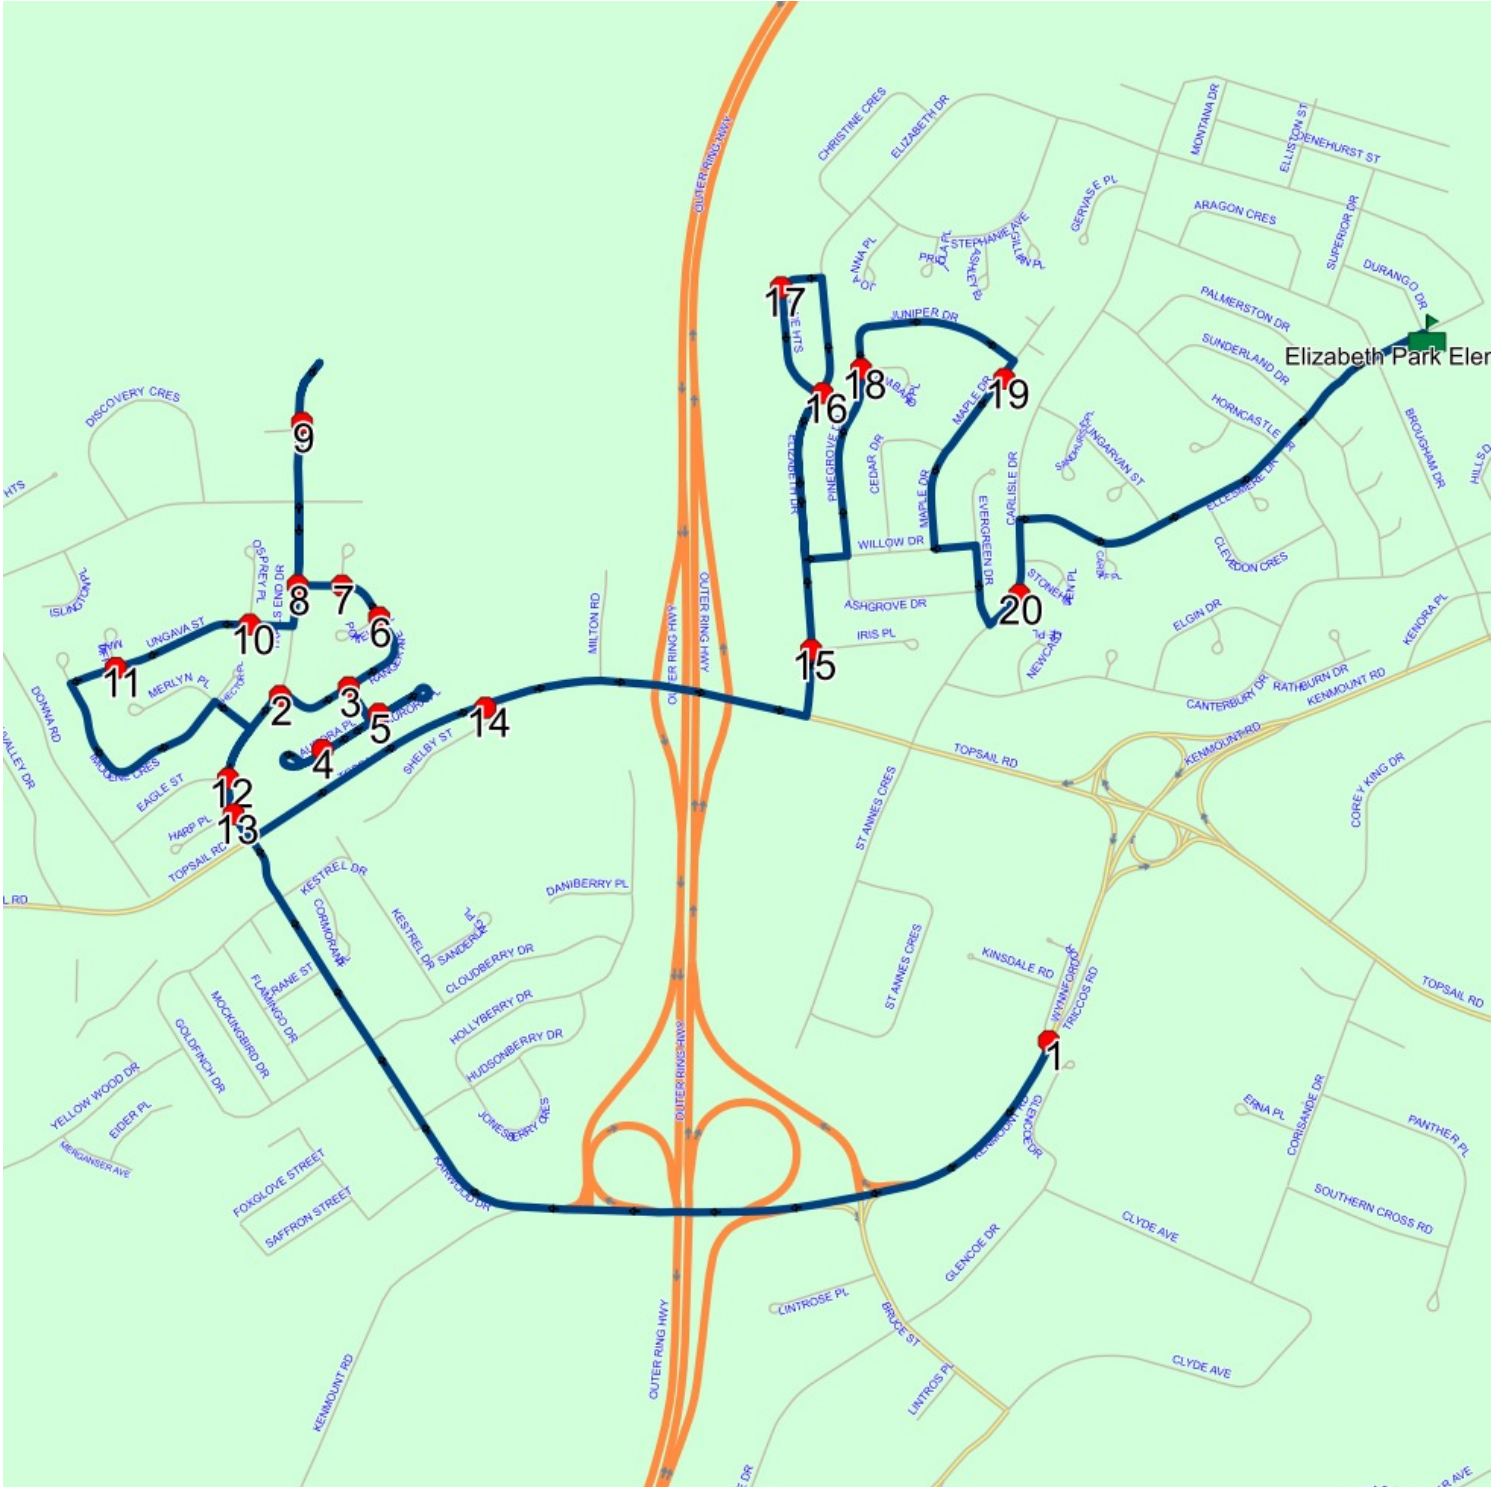

Description:

End Time: 8:02 AM

Schools: Elizabeth Park Elementary

: 2025-06-30

#	Arrival	Departure	Description
1	7:28 AM	7:29 AM	KENMOUNT RD & WYNNFORD DR (THE RUG ROOM)
2	7:32 AM	7:33 AM	28 TRAILS END DR; PARADISE; A1L
3	7:33 AM	7:34 AM	Ranger Ave @ Aurora Pl
4		7:35 AM	#36 Aurora Pl
5		7:36 AM	7 AURORA PL; PARADISE; A1L
6	7:37 AM	7:38 AM	Ranger Ave @ Porteus Pl
7		7:38 AM	Ranger Ave @ Carrisbrooke Pl
8	7:38 AM	7:39 AM	#43 Trails End Dr
9	7:42 AM	7:43 AM	#78 Trails End Dr
10		7:44 AM	Ungava St @ Osprey Pl
11		7:45 AM	Ungava St @ Mastiff Pl
12		7:47 AM	Trails End Dr @ Eagle St
13		7:47 AM	Trails End Dr @ Harp Pl
14	7:48 AM	7:49 AM	1399 TOPSAIL RD; PARADISE; A1L
15		7:50 AM	Elizabeth Drive @ Iris Place
16		7:51 AM	#61 Elizabeth Dr
17	7:52 AM	7:53 AM	#31 Jane Hts
18		7:55 AM	JUNIPER DR & LOMBARDY PL
19	7:56 AM	7:57 AM	#40 Maple Drive
20		7:59 AM	COURTESY STOP/FAMILY RESPONSIBILITY ZONE 32 CARLISLE DR
21	8:00 AM	8:02 AM	Elizabeth Park Elementary Driveway

Route: 23-171-5 Run: 23-171-5A AM

Route: 23-171-5 Run: 23-171-5A PM

Route: 23-171-5

Operator: Executive Taxi Ltd.

Vehicle: 23-171-5

Description:

Schools: Elizabeth Park Elementary (952)

Run: 23-171-5A PM

Route: 23-171-5 Run: 23-171-5A PM