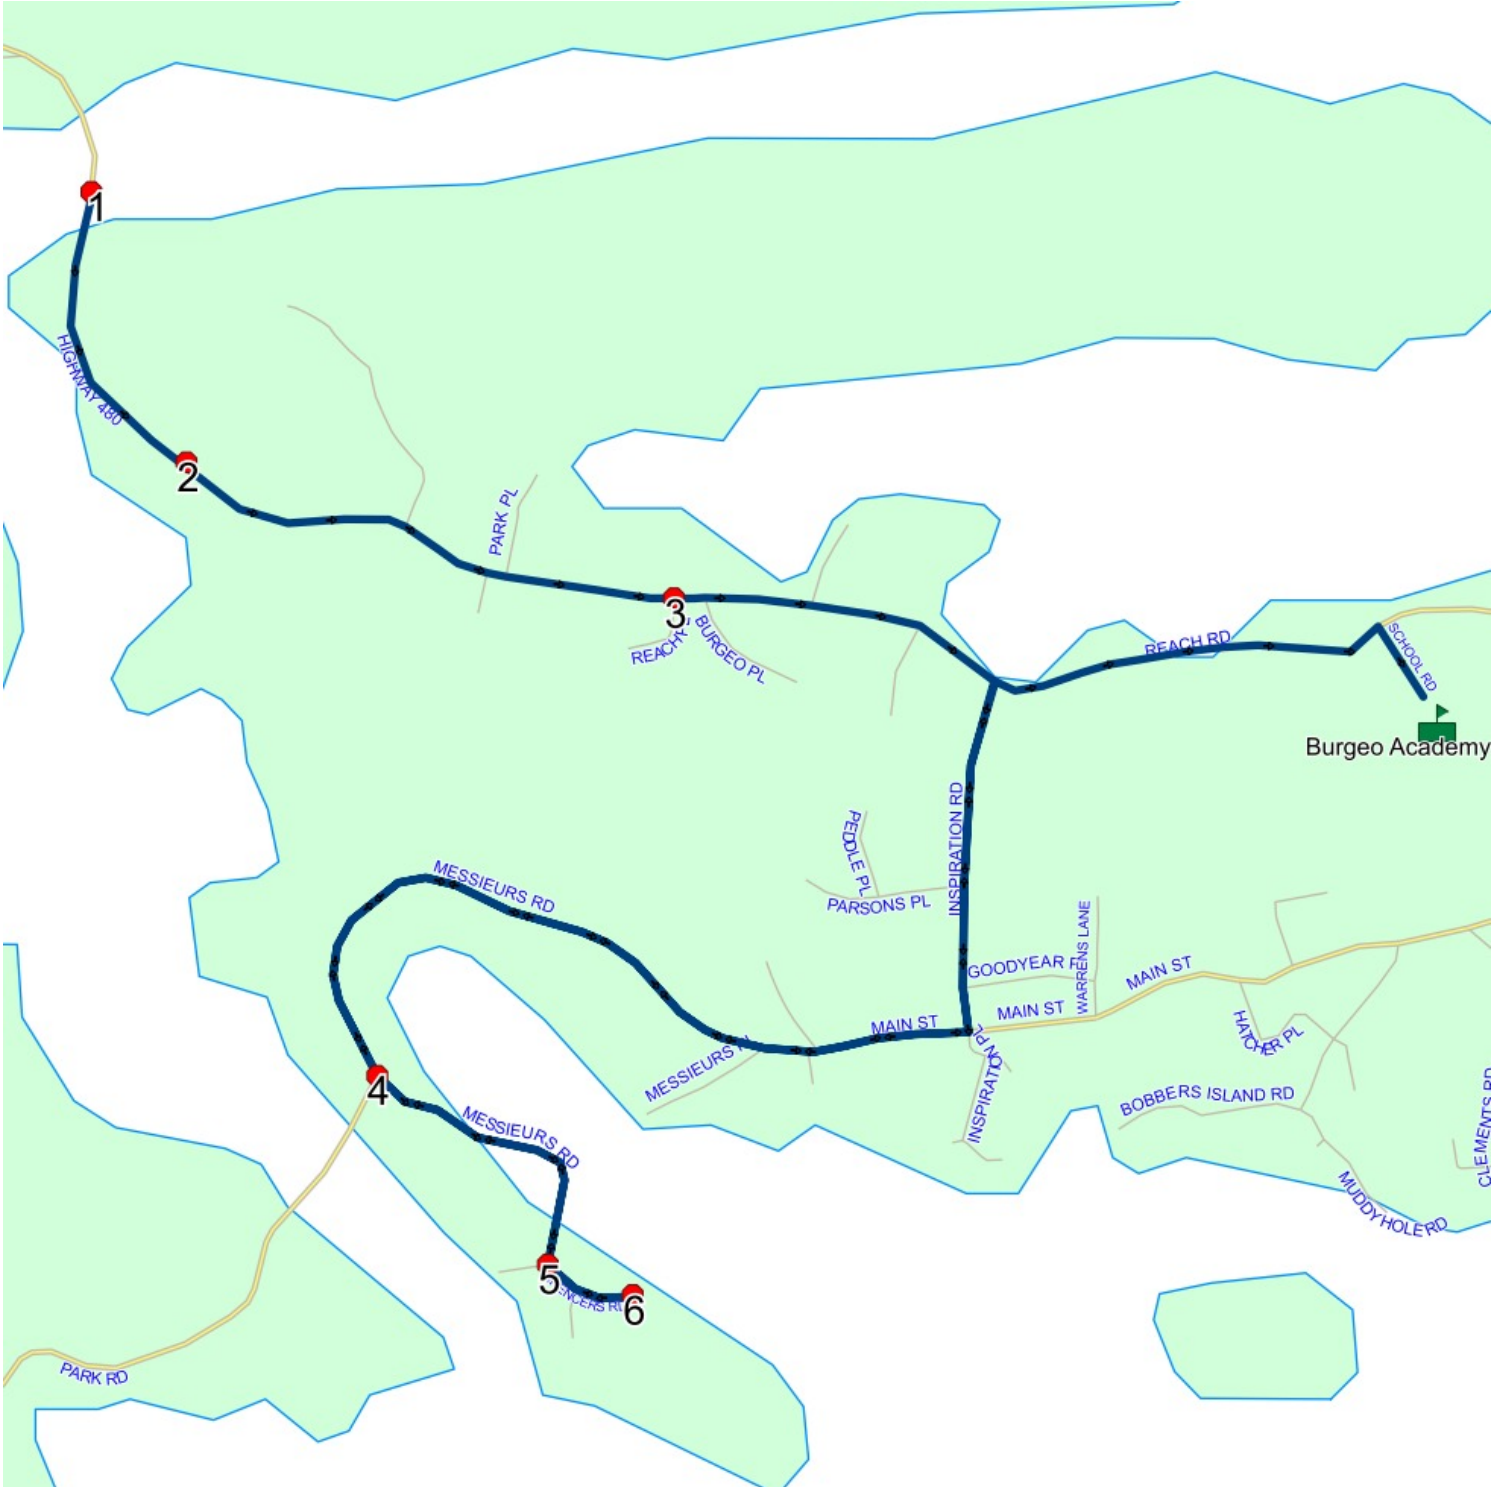

Route: 16-040-1 Run: 16-040-1 AM

Route: 16-040-1 Operator: Gateway Buslines Ltd.

Vehicle: 16-040-1

Description:

Schools: Burgeo Academy School (091)

Run: 16-040-1 AM

Stops: 7

Start Time: 8:16 AM

Description:

End Time: 8:31 AM

Schools: Burgeo Academy School

#	Arrival	Departure	Description
1		8:16 AM	HIGHWAY 480 TURNAROUND
2	8:16 AM	8:17 AM	39 REACH RD; BURGEO; A0N
3		8:17 AM	COURTESY STOP/FAMILY RESPONSIBILITY ZONE SHARONS DINER
4	8:20 AM	8:21 AM	MESSIEURS RD & PARK RD
5	8:21 AM	8:22 AM	MESSIEURS RD & SPENCERS RD
6		8:25 AM	SPENCERS RD TURNAROUND
7	8:30 AM	8:31 AM	Burgeo Academy School Driveway

Route: 16-040-1 Run: 16-040-1 AM