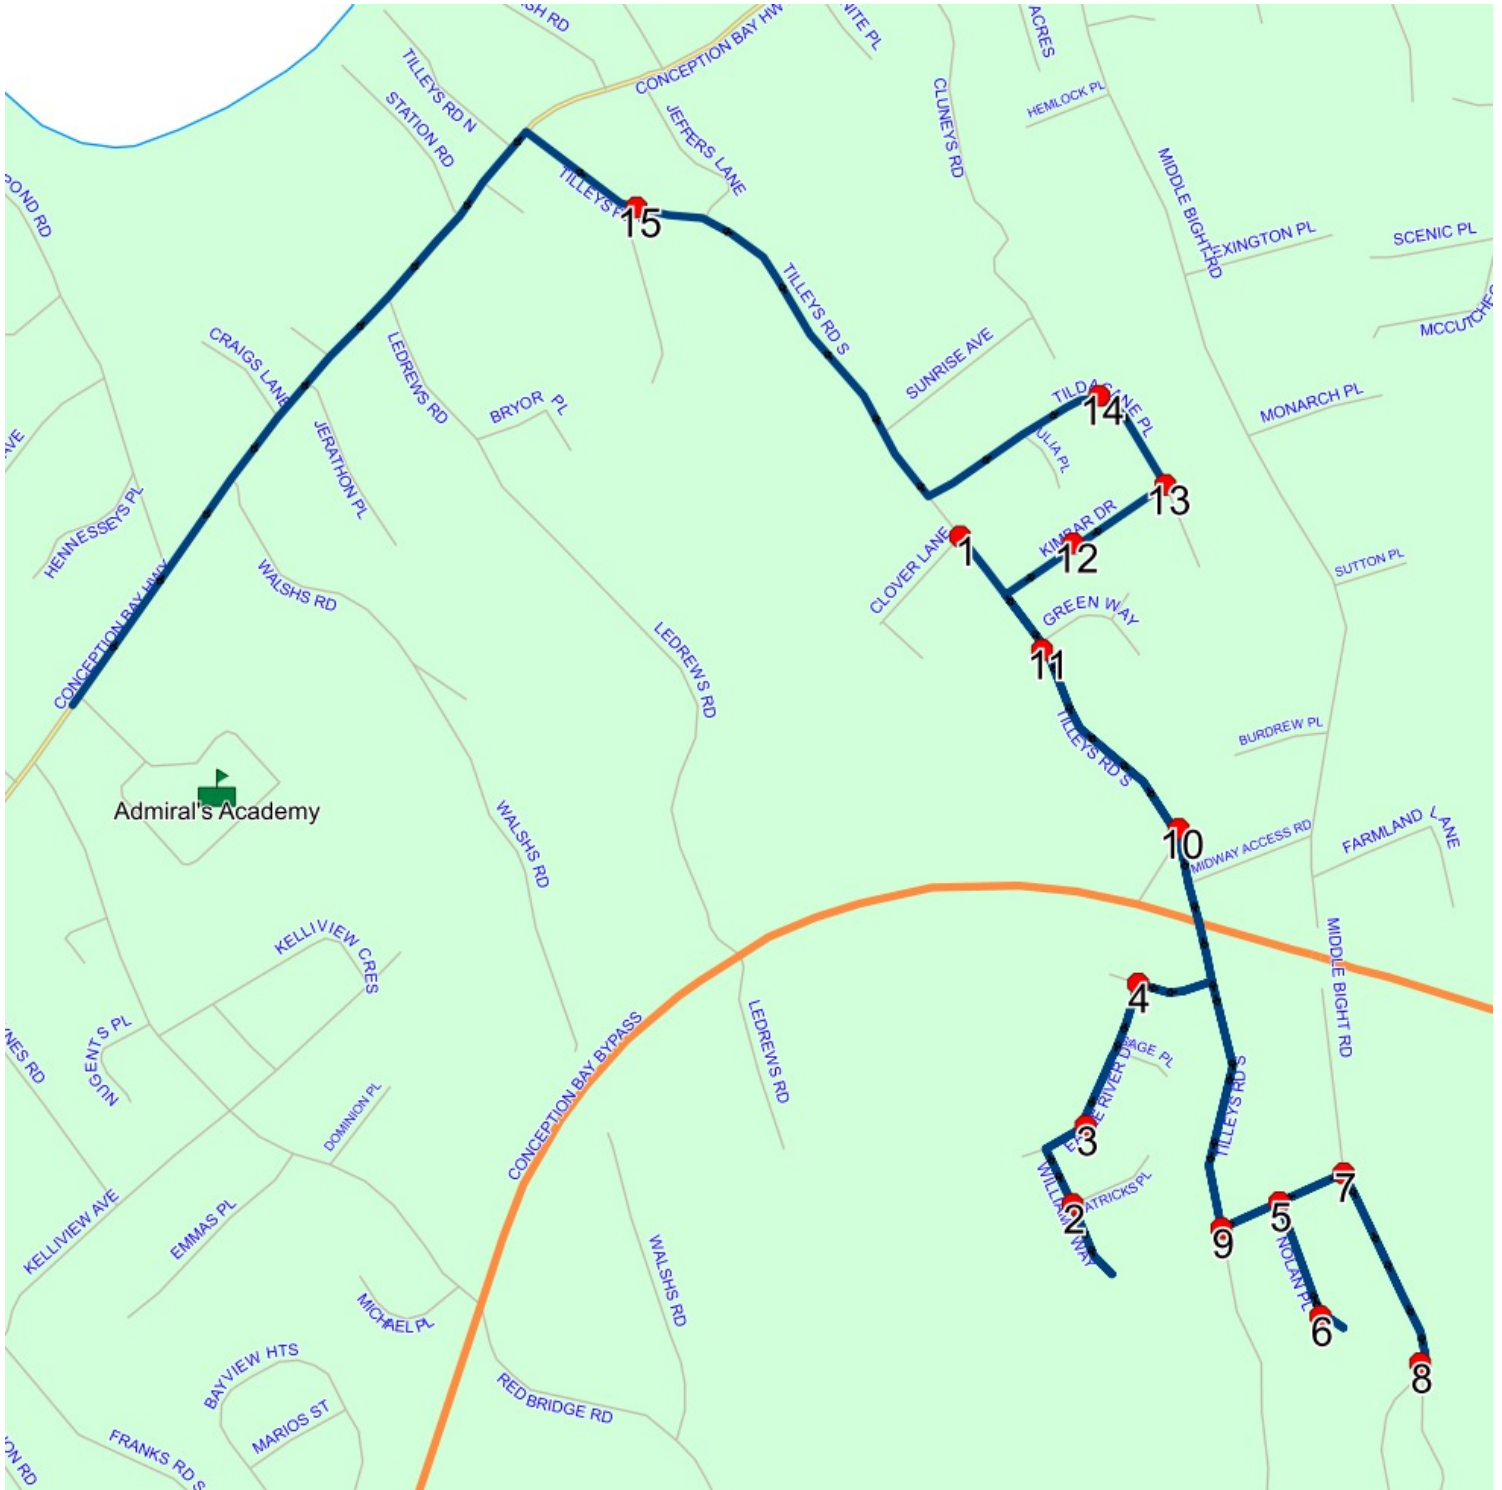

Route: 17-134-8 Run: 17-134-8B AM

Route: 17-134-8 Operator: Dave Gulliver Cabs Ltd.
Vehicle: 17-134-8
Description:
Schools: Admiral's Academy (497)

Run: 17-134-8B AM Description:
Schools: Admiral's Stops: 16 Start Time: 8:14 AM End Time: 8:43 AM
Academy : 2027-06-30

#	Arrival	Departure	Description
1	8:14 AM	8:15 AM	TILLEYS RD S & CLOVER LANE
2	8:17 AM	8:18 AM	WILLIAMS WAY & PATRICKS PL
3		8:21 AM	18 EAGLE RIVER DR
4	8:21 AM	8:22 AM	WHITE BEAR LANE & EAGLE RIVER DR
5		8:24 AM	MIDDLE RIDGE ACCESS RD & NOLAN PL
6	8:27 AM	8:28 AM	3 NOLAN PL; CONCEPTION BAY SOUTH; A1X : 2025-06-30
7		8:28 AM	MIDDLE RIDGE RD; CONCEPTION BAY SOUTH & MIDDLE RIDGE ACCESS RD; CONCEPTION BAY SOUTH
8	8:29 AM	8:30 AM	62 MIDDLE RIDGE RD
9	8:31 AM	8:32 AM	TILLEYS RD S & MIDDLE RIDGE ACCESS RD
10		8:33 AM	153 TILLEYS RD S
11	8:33 AM	8:34 AM	126 TILLEYS RD S; CONCEPTION BAY SOUTH; A1X
12	8:34 AM	8:35 AM	13 KIMBAR DR; CONCEPTION BAY SOUTH; A1X (FIRE HYDRANT)
13	8:35 AM	8:36 AM	KIMBAR DR & TILDACANE PL
14	8:36 AM	8:37 AM	33 TILDACANE PL
15		8:38 AM	COURTESY STOP/FAMILY RESPONSIBILITY ZONE TILLEYS RD S & MAPLE OAK PATH
16	8:40 AM	8:43 AM	Admiral's Academy

Route: 17-134-8 Run: 17-134-8B AM