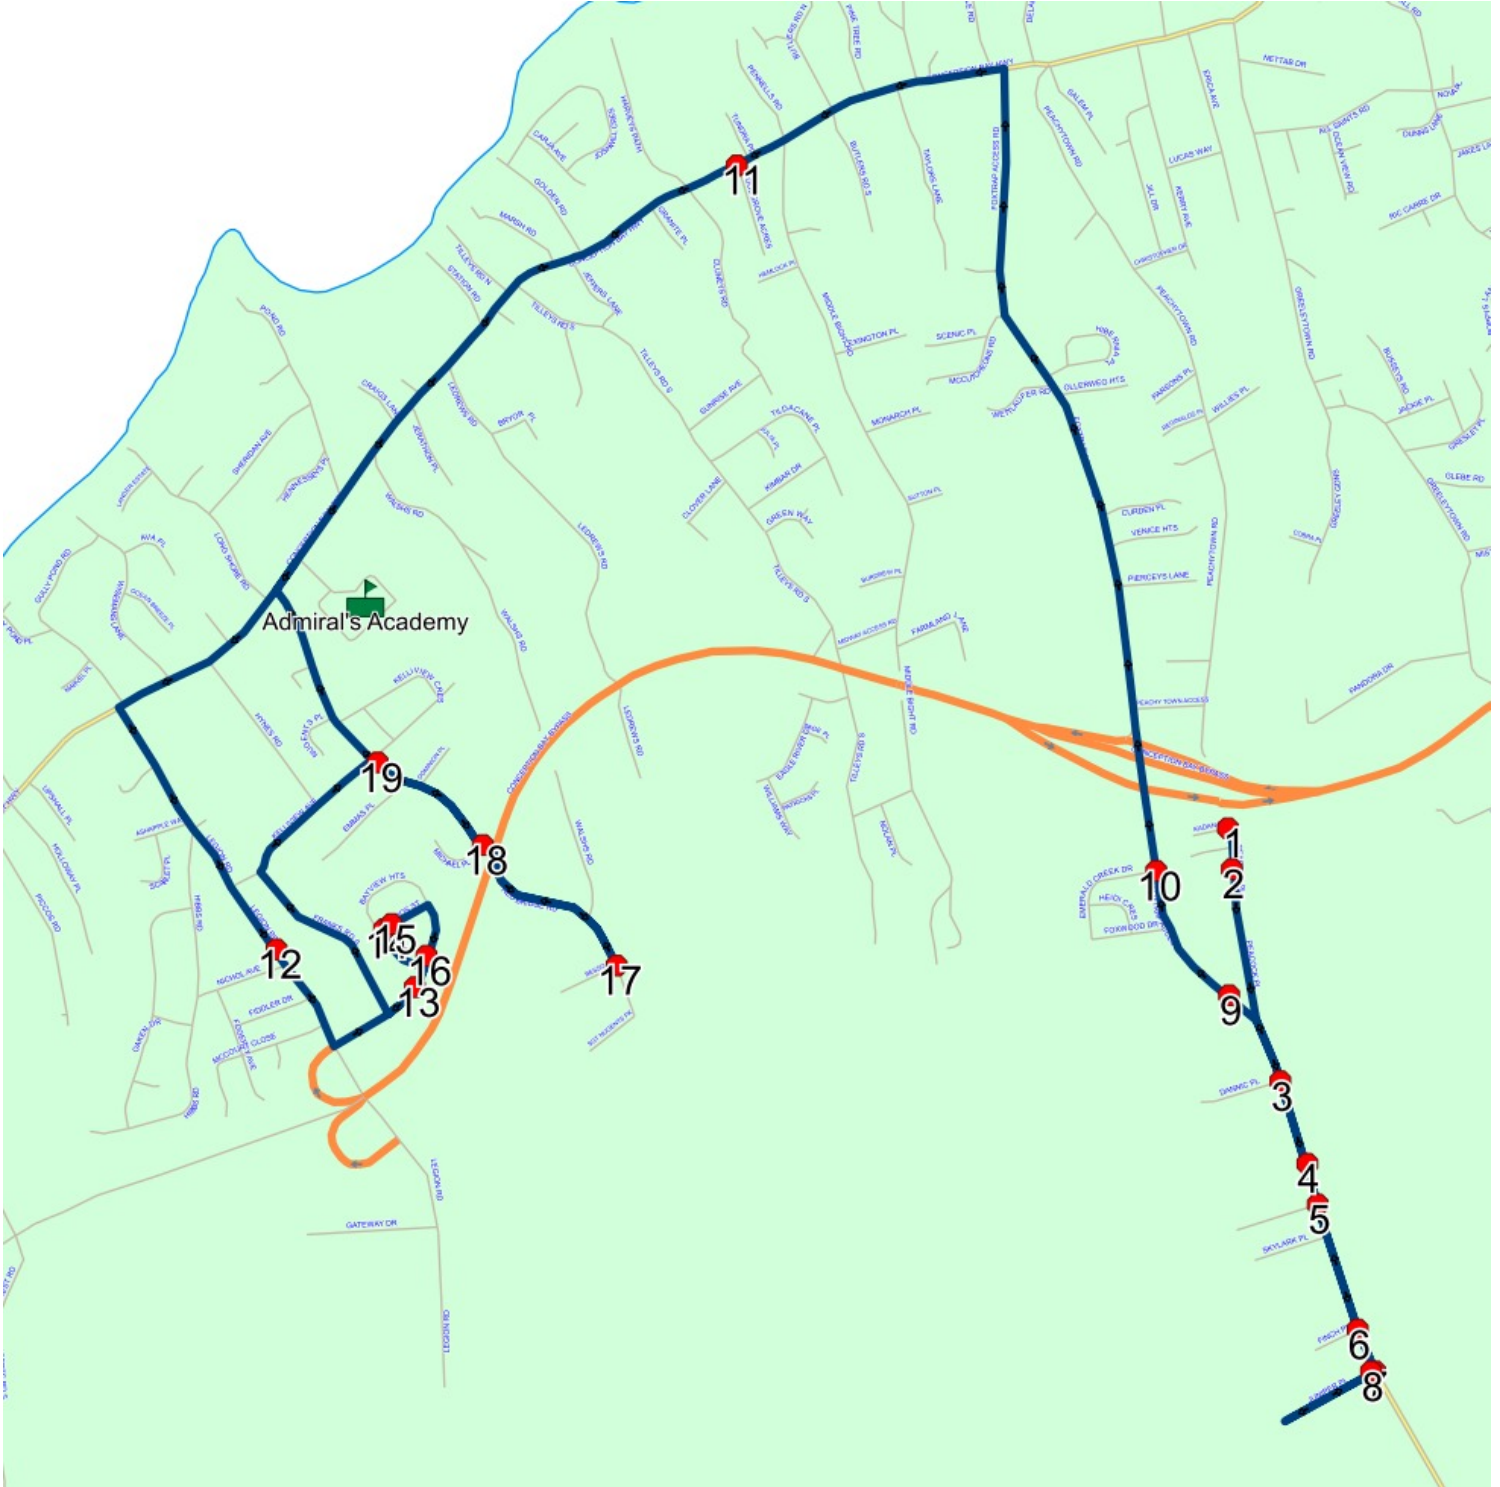

Route: 17-134-6 Run: 17-134-6B PM

Route: 17-134-7 Run: 17-134-7B AM

Route: 17-134-7 Operator: Dave Gulliver Cabs Ltd.
 Vehicle: 17-134-7
 Description:
 Schools: Admiral's Academy (497)

Run: 17-134-7B AM Description:
 Schools: Admiral's Stops: 20 Start Time: 8:03 AM End Time: 8:42 AM
 Academy : 2027-06-30

#	Arrival	Departure	Description
1		8:03 AM	PEACOCK PL & KADAN PL
2		8:04 AM	47 PEACOCK PL
3		8:05 AM	FOXTRAP ACCESS RD & DANNIC PL
4		8:06 AM	359 FOXTRAP ACCESS RD
5	8:06 AM	8:07 AM	FOXTRAP ACCESS RD & SKYLARK PL
6	8:07 AM	8:08 AM	FOXTRAP ACCESS RD & FINCH PL
7		8:08 AM	FOXTRAP ACCESS RD & JUNIPER PL
8	8:08 AM	8:09 AM	8 JUNIPER PL : 2025-06-30
9		8:15 AM	295 FOXTRAP ACCESS RD
10		8:16 AM	FOXTRAP ACCESS RD & EMERALD CREEK DR
11	8:20 AM	8:21 AM	CONCEPTION BAY HWY & WOODGROVE ACRES
12	8:25 AM	8:26 AM	85 LEGION RD; CONCEPTION BAY SOUTH; A1X : 2025-06-30
13		8:27 AM	27 BAYVIEW HTS
14	8:28 AM	8:29 AM	12 MARIOS ST; CONCEPTION BAY SOUTH; A1X : 2024-06-30
15		8:29 AM	10 MARIOS ST; CONCEPTION BAY SOUTH; A1X : 2025-06-30
16	8:30 AM	8:31 AM	35 BAYVIEW HTS
17	8:34 AM	8:35 AM	RED BRIDGE RD & BESSO RD
18		8:38 AM	COURTESY STOP/FAMILY RESPONSIBILITY ZONE RED BRIDGE RD & MICHAEL PL
19		8:39 AM	65 RED BRIDGE RD; CONCEPTION BAY SOUTH; A1X : 2024-06-30
20	8:40 AM	8:42 AM	Admiral's Academy : 2024-06-30

Route: 17-134-7 Run: 17-134-7B AM

Route: 17-134-7 Run: 17-134-7B PM

Route: 17-134-7 Operator: Dave Gulliver Cabs Ltd.
 Vehicle: 17-134-7
 Description:
 Schools: Admiral's Academy (497)

Run: 17-134-7B PM Description:
 Schools: Admiral's Academy : 2027-06-30 Stops: 20 Start Time: 2:55 PM End Time: 3:51 PM

Route: 17-134-9 Run: 17-134-9B AM

Route: 17-134-9 Run: 17-134-9B PM

Route: 17-134-9 Operator: Dave Gulliver Cabs Ltd.
 Vehicle: 17-134-9
 Description:
 Schools: Admiral's Academy (497)

Run: 17-134-9B PM Description:
 Schools: Admiral's Stops: 11 Start Time: 2:55 PM End Time: 3:30 PM
 Academy : 2027-06-30