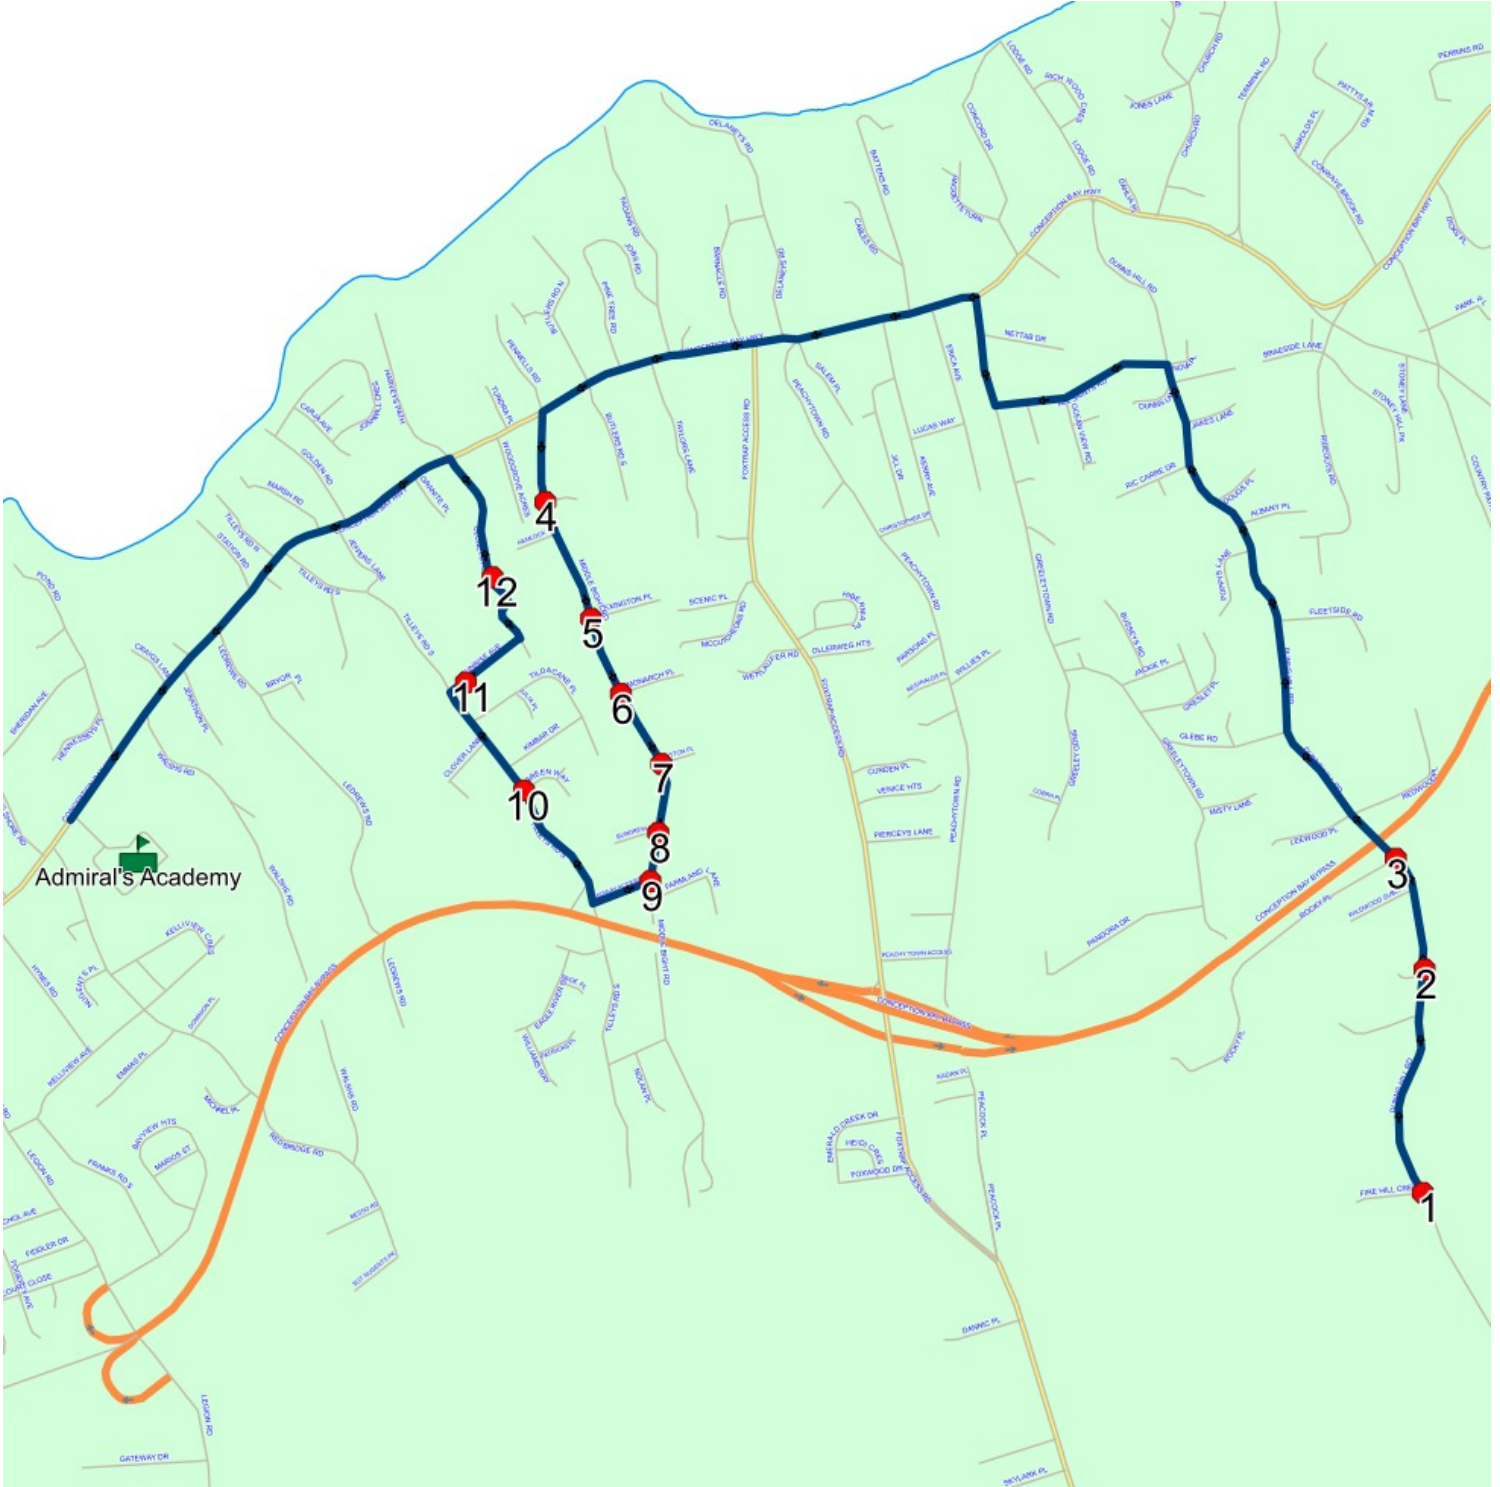

#	Arrival	Departure	Description	
1	2:55 PM	3:10 PM	Admiral's Academy	: 2024-06-30
2	3:12 PM		COURTESY STOP/FAMILY RESPONSIBILITY ZONE CONCEPTION BAY HWY & HOLLOWAY PL	
3	3:13 PM		1036 CONCEPTION BAY HWY	: 2024-06-30
4	3:14 PM	3:15 PM	31 ROBERTS RD N; CONCEPTION BAY SOUTH; A1X	: 2025-06-30
5	3:19 PM		CONCEPTION BAY HWY & ROBERTS RD N	
6	3:20 PM	3:21 PM	CONCEPTION BAY HWY & SCOTTS RD N	
7	3:21 PM	3:22 PM	CONCEPTION BAY HWY & KENNEDYS RD	
8	3:22 PM	3:23 PM	CONCEPTION BAY HWY & HERITAGE RD	
9	3:28 PM		1036 CONCEPTION BAY HWY; CONCEPTION BAY SOUTH; A1X	
10	3:31 PM		94 PORTERS RD; CONCEPTION BAY SOUTH; A1X	
11	3:31 PM	3:32 PM	95 PORTERS RD	
12	3:33 PM		12 WATERSIDE PL; CONCEPTION BAY SOUTH; A1X	: 2024-06-30
13	3:36 PM	3:37 PM	5 WATERSIDE PL	
14	3:38 PM		ANTHONY'S RD & PORTERS RD	

Route: 17-134-11 Run: 17-134-11 PM

Route: 17-134-6 Run: 17-134-6B AM

Route: 17-134-6 Operator: Dave Gulliver Cabs Ltd.
 Vehicle: 17-134-6
 Description:
 Schools: Admiral's Academy (497)

Run: 17-134-6B AM Description:
 Schools: Admiral's Stops: 13 Start Time: 8:19 AM End Time: 8:43 AM
 Academy : 2027-06-30

Route: 17-134-6 Run: 17-134-6B AM

Route: 17-134-6 Run: 17-134-6B PM

Route: 17-134-6 Operator: Dave Gulliver Cabs Ltd.
 Vehicle: 17-134-6
 Description:
 Schools: Admiral's Academy (497)

Run: 17-134-6B PM Description:
 Schools: Admiral's Academy : 2027-06-30 Stops: 13 Start Time: 2:55 PM End Time: 3:34 PM

Route: 17-134-6 Run: 17-134-6B PM

Route: 17-134-7 Run: 17-134-7B AM

Route: 17-134-7 Operator: Dave Gulliver Cabs Ltd.
 Vehicle: 17-134-7
 Description:
 Schools: Admiral's Academy (497)

Run: 17-134-7B AM Description:
 Schools: Admiral's Stops: 20 Start Time: 8:03 AM End Time: 8:42 AM
 Academy : 2027-06-30