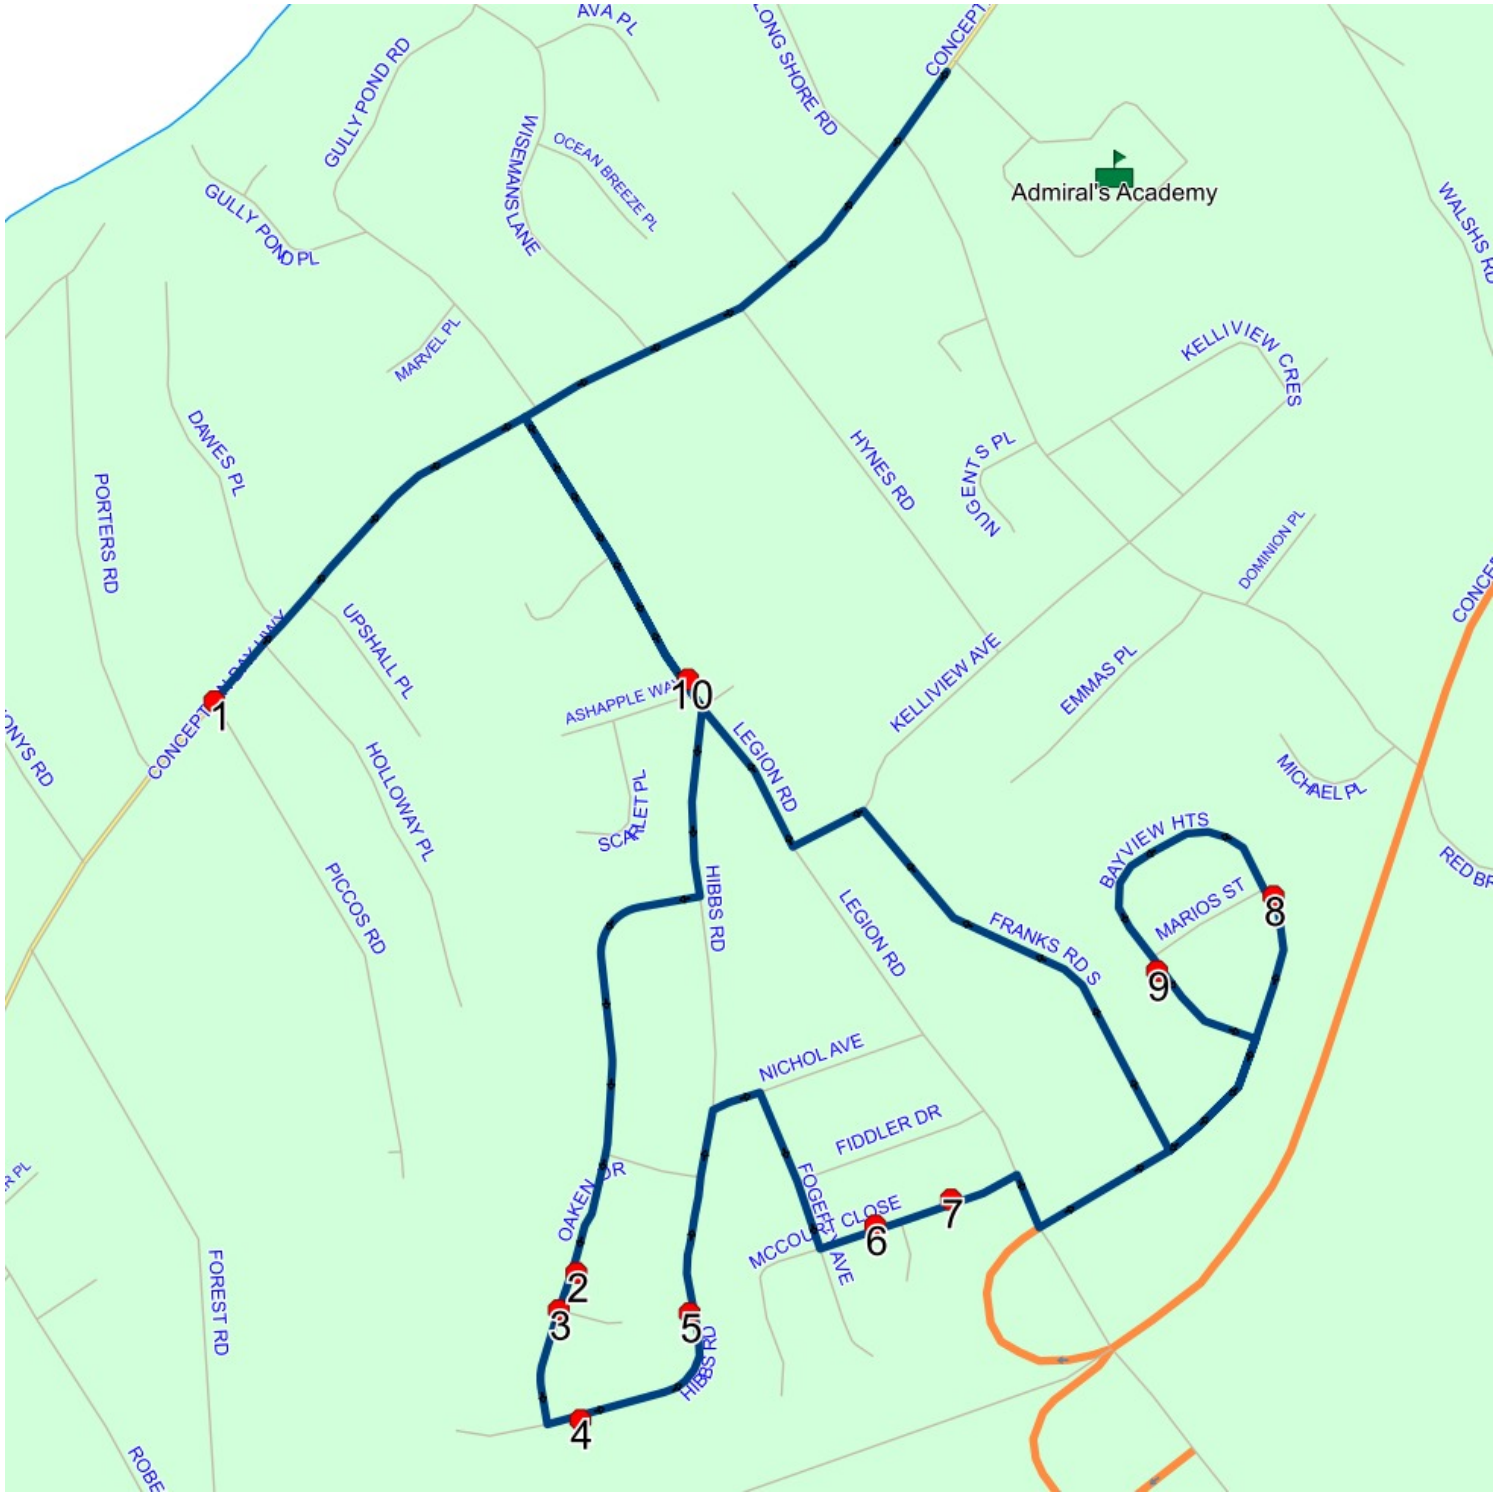

Route: 17-134-9 Run: 17-134-9B AM

Route: 17-134-9 **Operator:** Dave Gulliver Cabs Ltd.
Vehicle: 17-134-9
Description:
Schools: Admiral's Academy (497)

Run: 17-134-9B AM **Description:**
Schools: Admiral's **Stops:** 11 **Start Time:** 8:22 AM **End Time:** 8:42 AM
Academy : 2027-06-30

#	Arrival	Departure	Description
1		8:22 AM	CONCEPTION BAY HWY; CONCEPTION BAY SOUTH & PICCOS RD; CONCEPTION BAY SOUTH
2	8:25 AM	8:26 AM	20 OAKEN DR
3	8:26 AM	8:27 AM	OAKEN DR & HILLSIDE PL
4	8:27 AM	8:28 AM	111 HIBBS RD
5	8:28 AM	8:29 AM	82 HIBBS RD
6	8:30 AM	8:31 AM	24 MCCOURT CLOSE; CONCEPTION BAY SOUTH; A1X
7		8:32 AM	10 MCCOURT CLOSE; CONCEPTION BAY SOUTH; A1X
8	8:34 AM	8:35 AM	46 BAYVIEW HTS
9	8:35 AM	8:36 AM	84 BAYVIEW HTS
10		8:38 AM	COURTESY STOP/FAMILY RESPONSIBILITY ZONE 39 LEGION RD
11	8:40 AM	8:42 AM	Admiral's Academy

Route: 17-134-9 Run: 17-134-9B AM