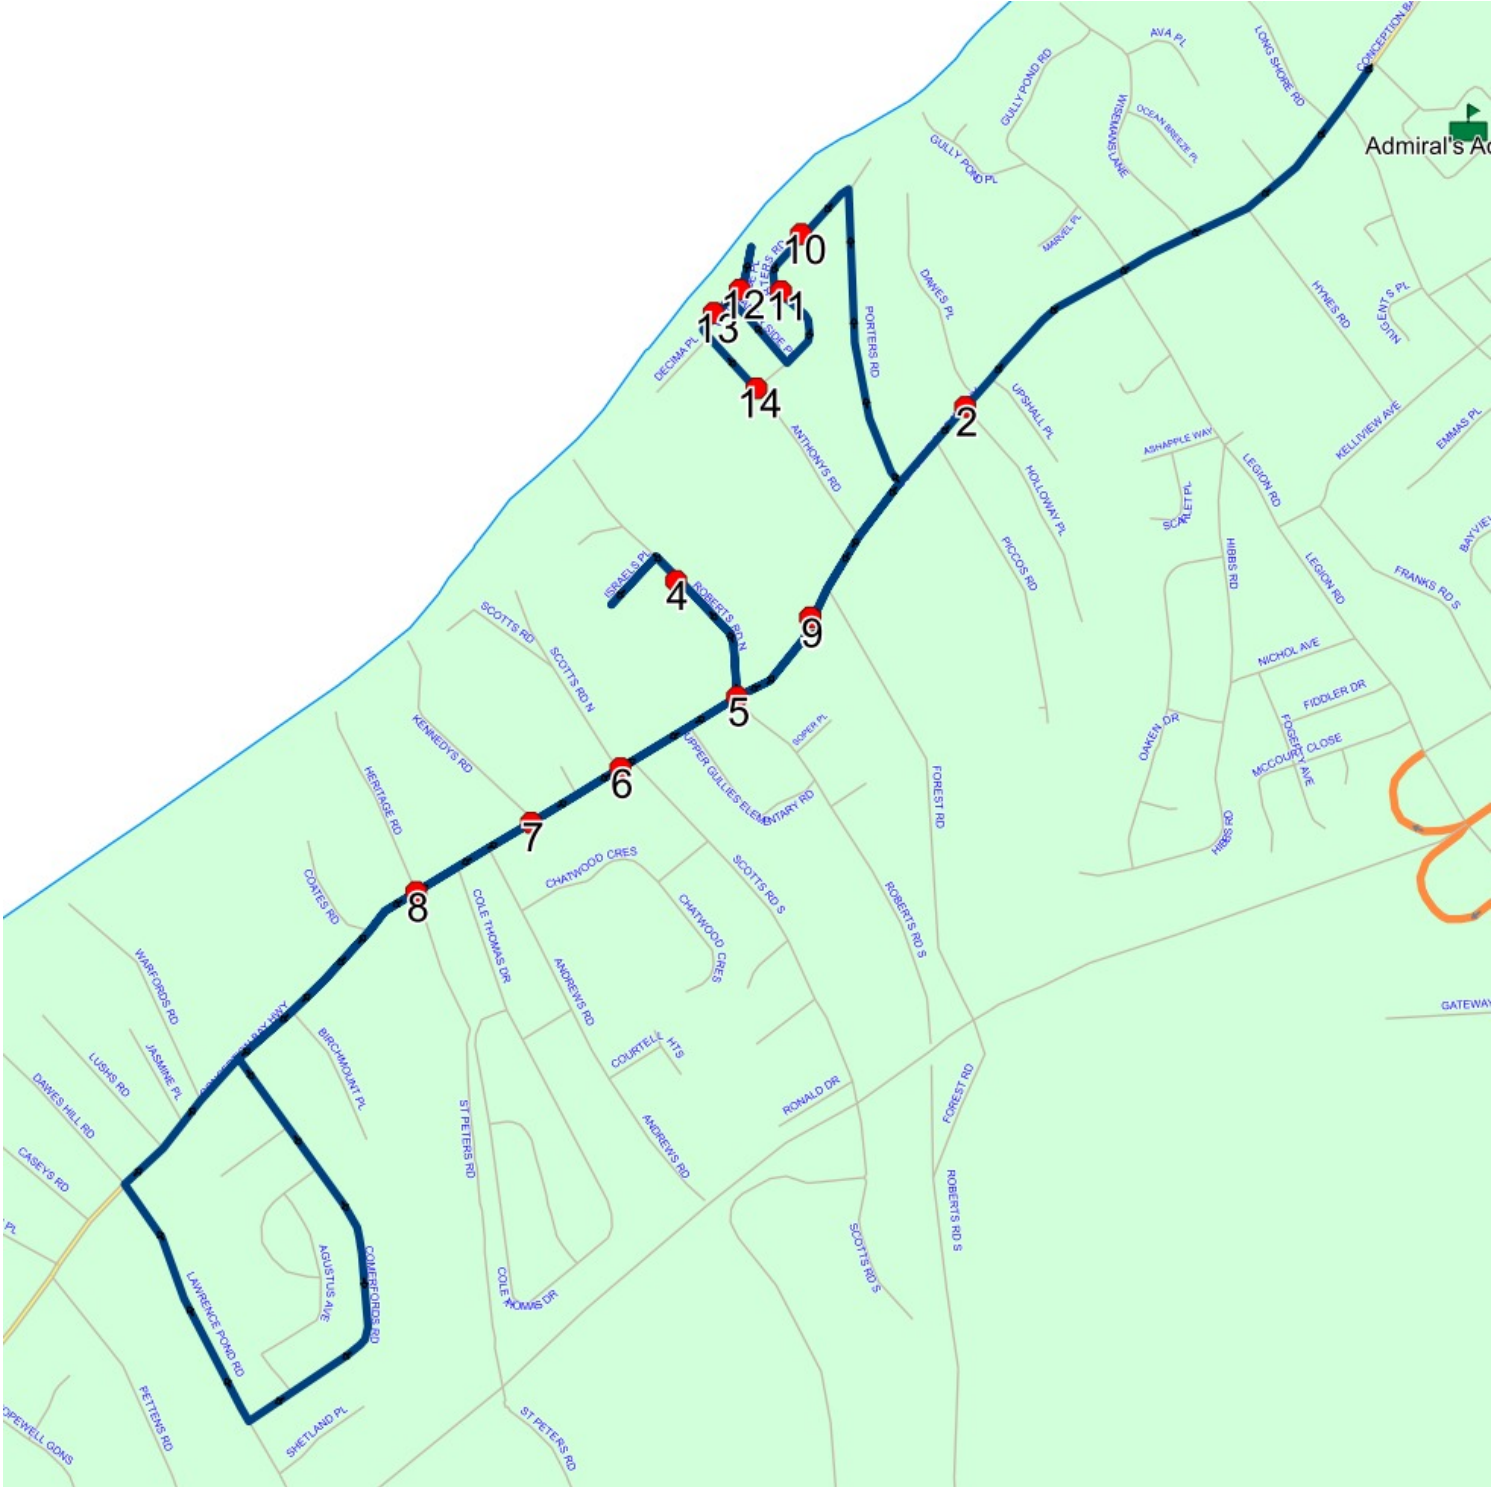

Route: 17-134-11 Run: 17-134-11 PM

Route: 17-134-11 Operator: Dave Gulliver Cabs Ltd.
Vehicle: 17-134-11
Description:
Schools: Admiral's Academy (497)

Run: 17-134-11 PM Description:
Schools: Admiral's Stops: 14 Start Time: 2:55 PM End Time: 3:38 PM
Academy : 2027-06-30

#	Arrival	Departure	Description	
1	2:55 PM	3:10 PM	Admiral's Academy	: 2024-06-30
2	3:12 PM		COURTESY STOP/FAMILY RESPONSIBILITY ZONE CONCEPTION BAY HWY & HOLLOWAY PL	
3	3:13 PM		1036 CONCEPTION BAY HWY	: 2024-06-30
4	3:14 PM	3:15 PM	31 ROBERTS RD N; CONCEPTION BAY SOUTH; A1X	: 2025-06-30
5	3:19 PM		CONCEPTION BAY HWY & ROBERTS RD N	
6	3:20 PM	3:21 PM	CONCEPTION BAY HWY & SCOTTS RD N	
7	3:21 PM	3:22 PM	CONCEPTION BAY HWY & KENNEDYS RD	
8	3:22 PM	3:23 PM	CONCEPTION BAY HWY & HERITAGE RD	
9	3:28 PM		1036 CONCEPTION BAY HWY; CONCEPTION BAY SOUTH; A1X	
10	3:31 PM		94 PORTERS RD; CONCEPTION BAY SOUTH; A1X	
11	3:31 PM	3:32 PM	95 PORTERS RD	
12	3:33 PM		12 WATERSIDE PL; CONCEPTION BAY SOUTH; A1X	: 2024-06-30
13	3:36 PM	3:37 PM	5 WATERSIDE PL	
14	3:38 PM		ANTHONY'S RD & PORTERS RD	

Route: 17-134-11 Run: 17-134-11 PM